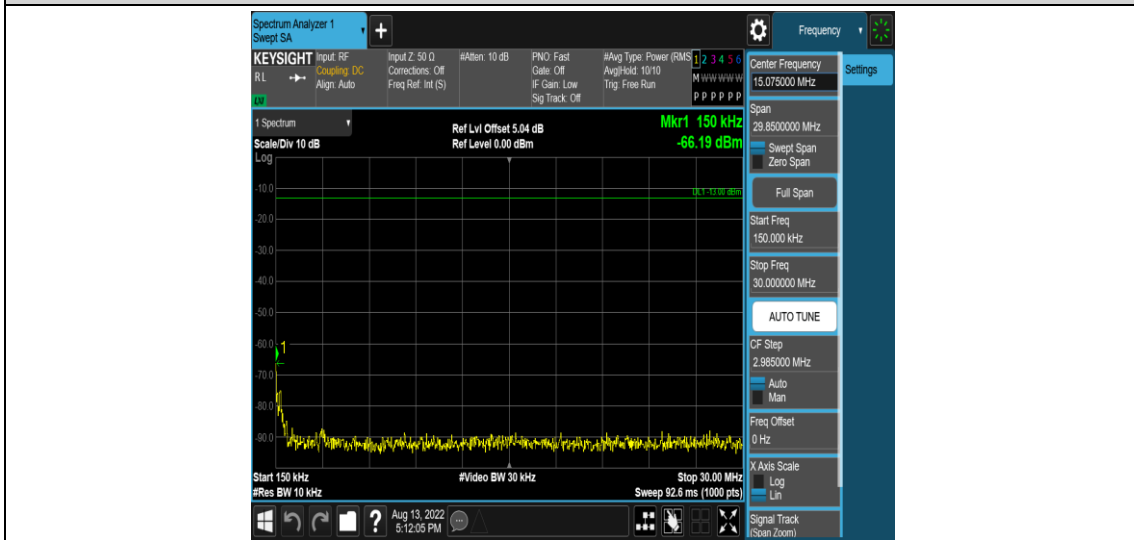

Band13-10MHz-16QAM-23230-1RB#0-Range1:0.009~0.15MHz