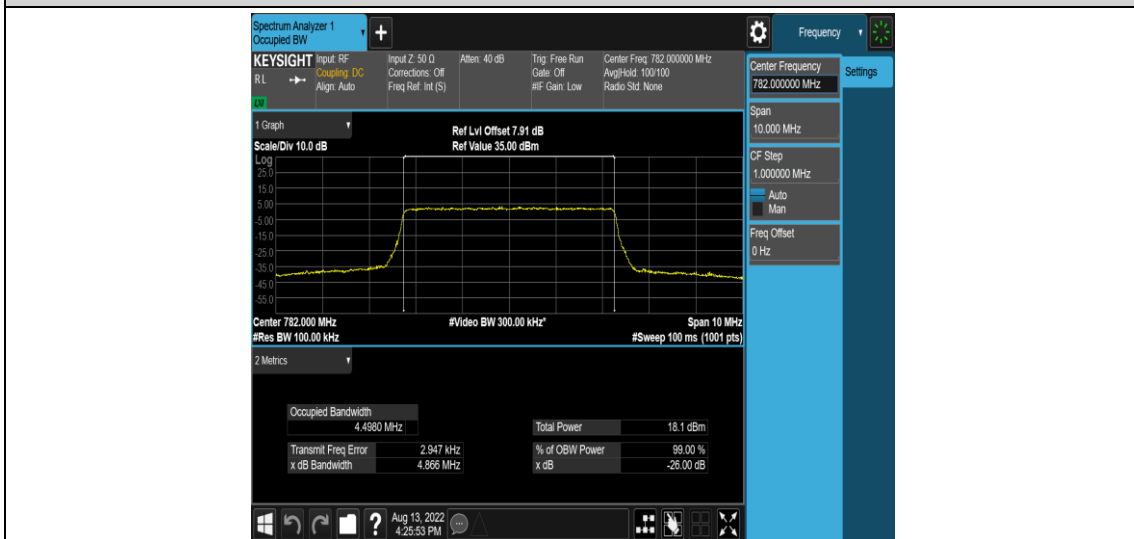

Band13-5MHz-QPSK-23230-25RB#0