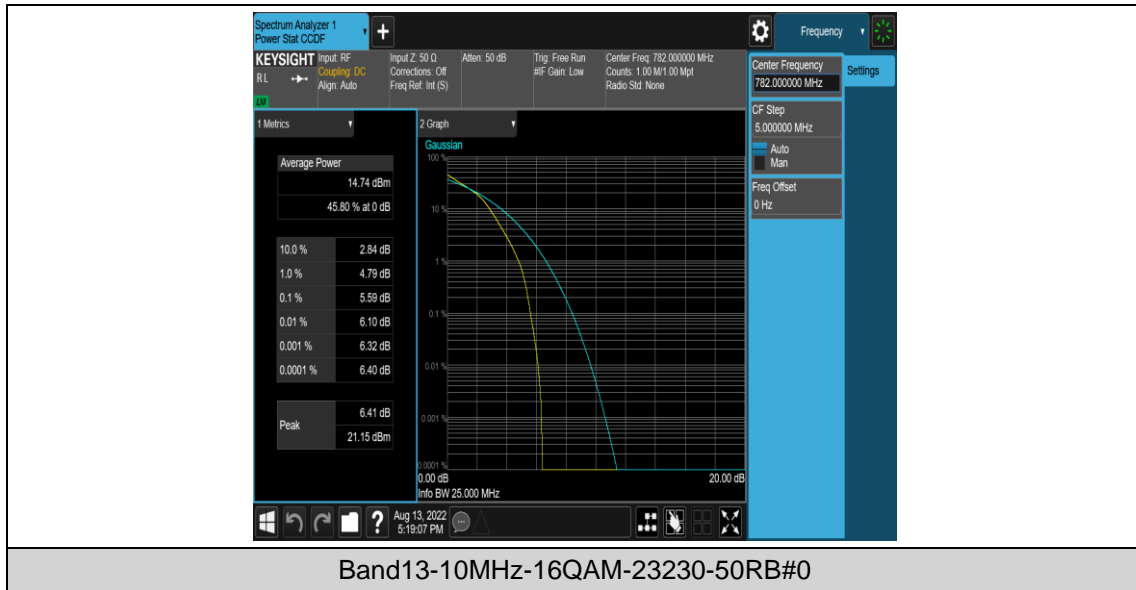

Band13-5MHz-16QAM-23255-25RB#0

Band13-10MHz-QPSK-23230-1RB#0

Band13-10MHz-QPSK-23230-50RB#0

Band13-10MHz-16QAM-23230-1RB#0

Appendix C: 26dB Bandwidth and Occupied Bandwidth

Test Result

Band	Bandwidth	Modulation	Channel	RB Configuration	Occupied Bandwidth (MHz)	26dB Bandwidth (MHz)	Verdict
Band13	5MHz	QPSK	23205	25RB#0	4.5014	4.892	PASS
Band13	5MHz	QPSK	23230	25RB#0	4.4980	4.866	PASS
Band13	5MHz	QPSK	23255	25RB#0	4.5015	4.853	PASS
Band13	5MHz	16QAM	23205	25RB#0	4.5038	4.868	PASS
Band13	5MHz	16QAM	23230	25RB#0	4.4969	4.885	PASS
Band13	5MHz	16QAM	23255	25RB#0	4.5072	4.879	PASS
Band13	10MHz	QPSK	23230	50RB#0	8.9601	9.547	PASS
Band13	10MHz	16QAM	23230	50RB#0	8.9412	9.512	PASS