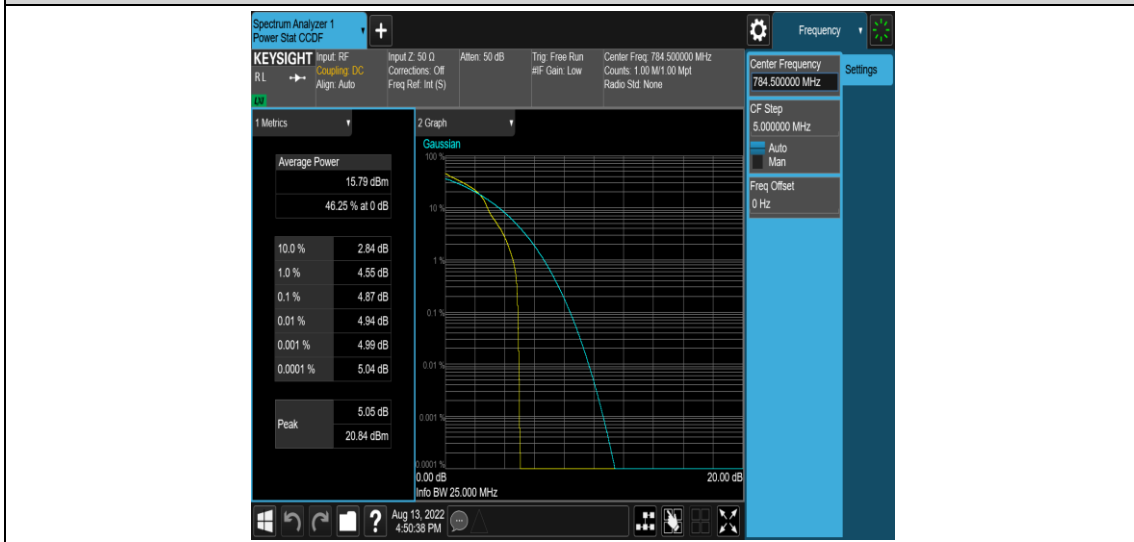

Test Graphs

Band13-5MHz-QPSK-23205-1RB#0

Band13-5MHz-QPSK-23205-25RB#0

Band13-5MHz-16QAM-23205-1RB#0

Band13-5MHz-16QAM-23205-25RB#0

Band13-5MHz-16QAM-23230-1RB#0

Band13-5MHz-16QAM-23230-25RB#0

Band13-5MHz-16QAM-23255-1RB#0

Band13-5MHz-16QAM-23255-25RB#0

Band13-10MHz-QPSK-23230-1RB#0

Band13-10MHz-QPSK-23230-50RB#0

Band13-10MHz-16QAM-23230-1RB#0

Appendix C: 26dB Bandwidth and Occupied Bandwidth

Test Result

Band	Bandwidth	Modulation	Channel	RB Configuration	Occupied Bandwidth (MHz)	26dB Bandwidth (MHz)	Verdict
Band13	5MHz	QPSK	23205	25RB#0	4.5014	4.892	PASS
Band13	5MHz	QPSK	23230	25RB#0	4.4980	4.866	PASS
Band13	5MHz	QPSK	23255	25RB#0	4.5015	4.853	PASS
Band13	5MHz	16QAM	23205	25RB#0	4.5038	4.868	PASS
Band13	5MHz	16QAM	23230	25RB#0	4.4969	4.885	PASS
Band13	5MHz	16QAM	23255	25RB#0	4.5072	4.879	PASS
Band13	10MHz	QPSK	23230	50RB#0	8.9601	9.547	PASS
Band13	10MHz	16QAM	23230	50RB#0	8.9412	9.512	PASS