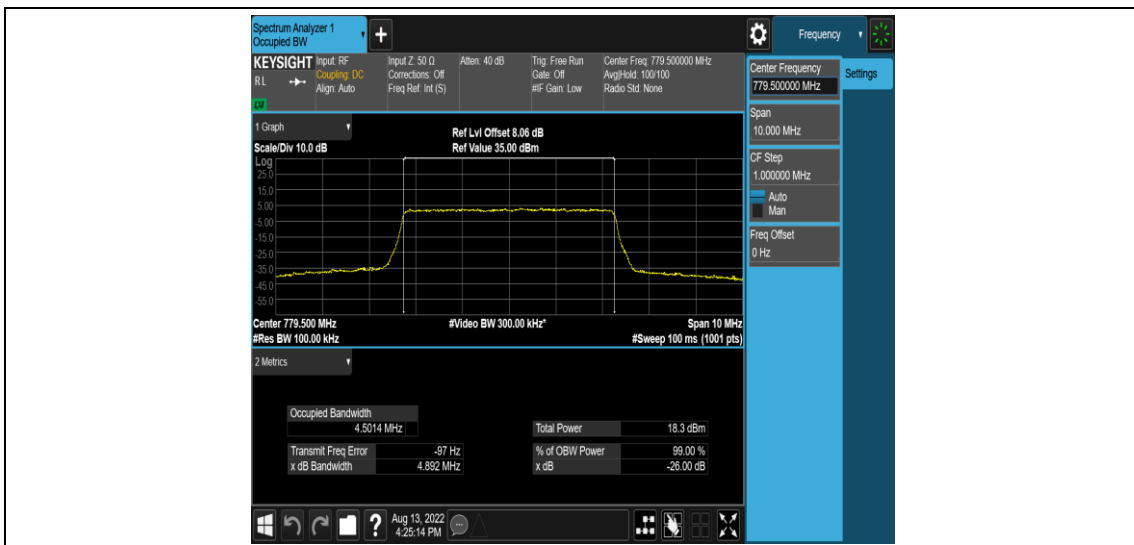

Test Graphs

Band13-5MHz-QPSK-23205-25RB#0