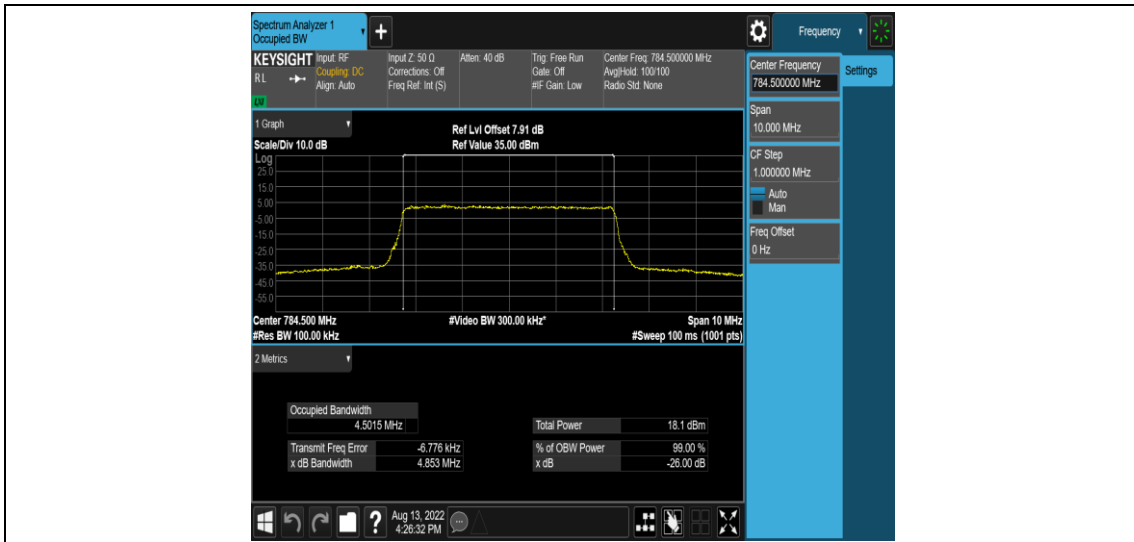

Band13-5MHz-QPSK-23255-25RB#0