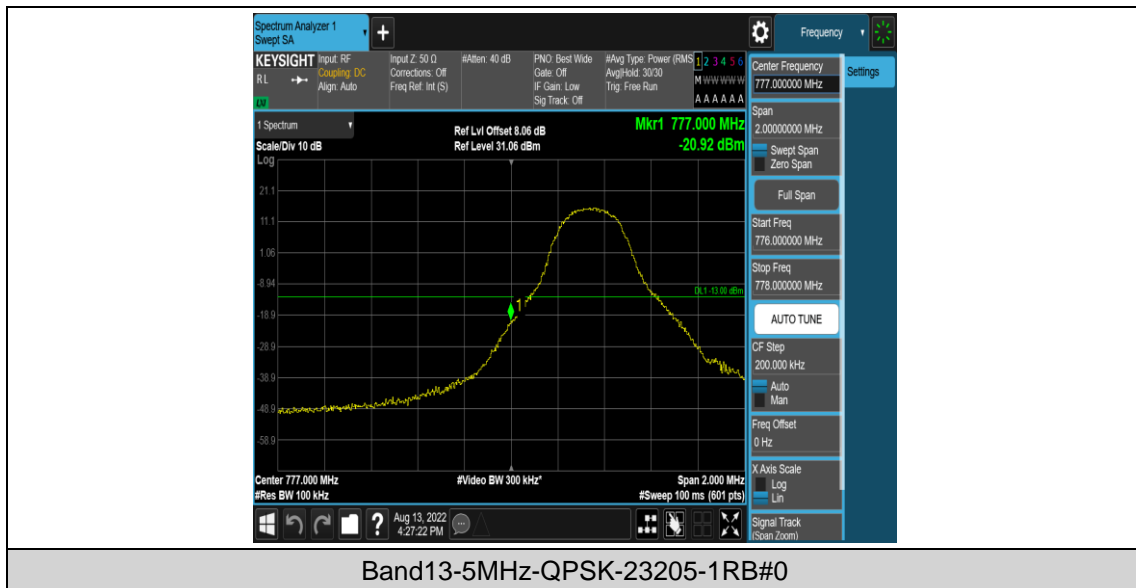

Appendix D: Band Edge

Test Result

Band	Bandwidth	Modulation	Channel	RB Configuration	Result(dBm)	Verdict
Band13	5MHz	QPSK	23205	1RB#0	-20.92	PASS
Band13	5MHz	QPSK	23205	1RB#24	-53.13	PASS
Band13	5MHz	QPSK	23205	25RB#0	-26.61	PASS
Band13	5MHz	QPSK	23255	1RB#0	-53.35	PASS
Band13	5MHz	QPSK	23255	1RB#24	-20.88	PASS
Band13	5MHz	QPSK	23255	25RB#0	-27.50	PASS
Band13	5MHz	16QAM	23205	1RB#0	-20.83	PASS
Band13	5MHz	16QAM	23205	1RB#24	-53.31	PASS
Band13	5MHz	16QAM	23205	25RB#0	-28.62	PASS
Band13	5MHz	16QAM	23255	1RB#0	-53.13	PASS
Band13	5MHz	16QAM	23255	1RB#24	-22.19	PASS
Band13	5MHz	16QAM	23255	25RB#0	-29.21	PASS

Test Graphs