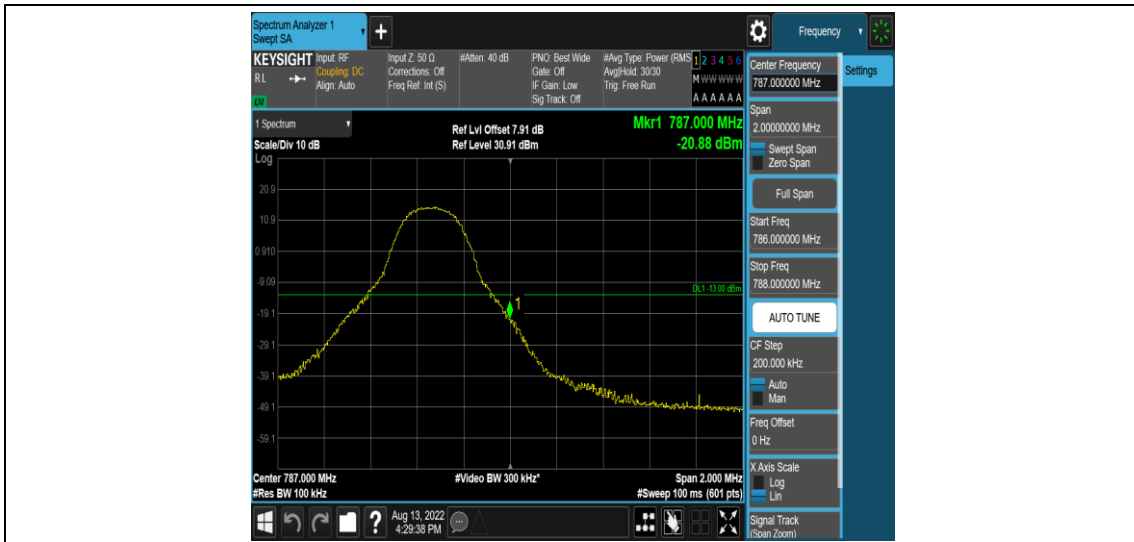

Band13-5MHz-QPSK-23255-1RB#24