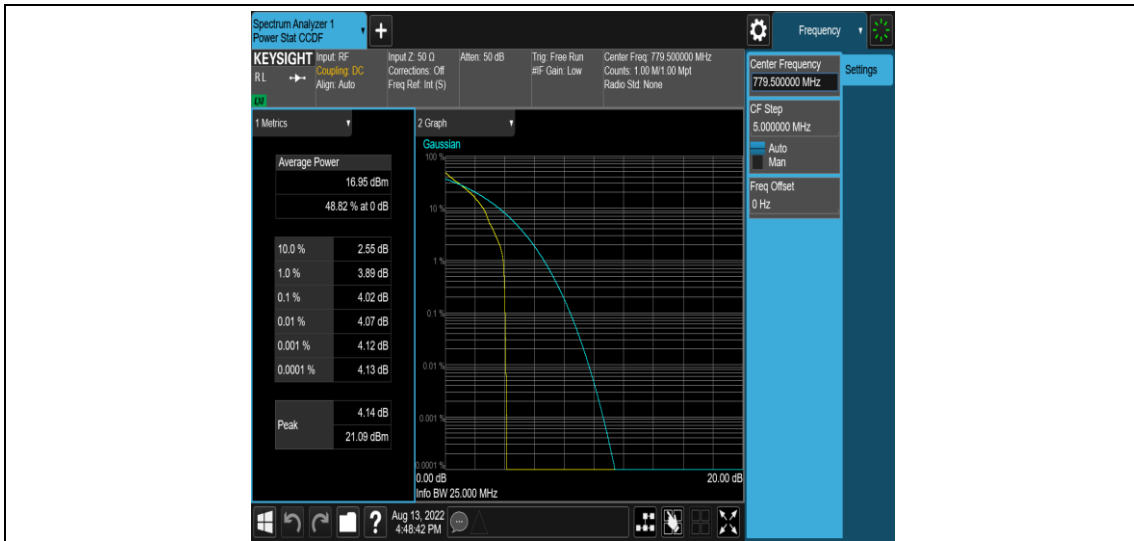

Test Graphs

Band13-5MHz-QPSK-23205-1RB#0