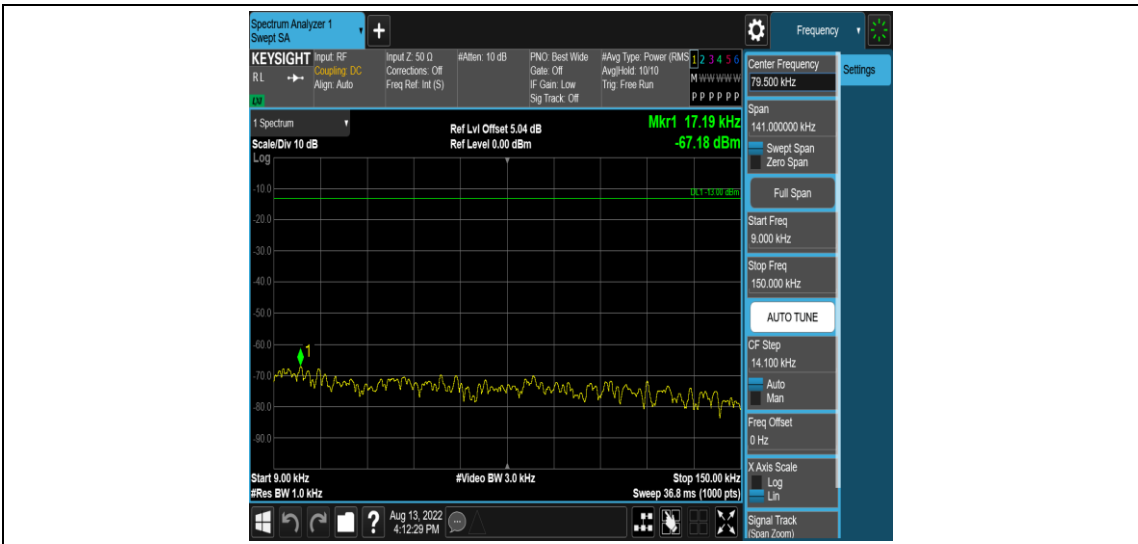

Band12-10MHz-16QAM-23095-1RB#0-Range1:0.009~0.15MHz