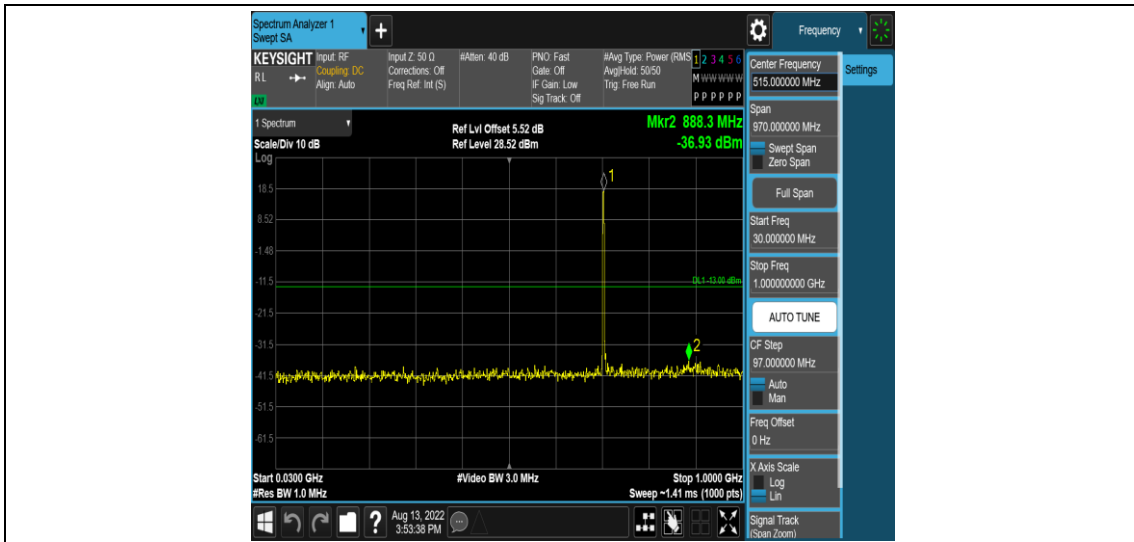

Band12-5MHz-16QAM-23155-1RB#0-Range3:30~1000MHz