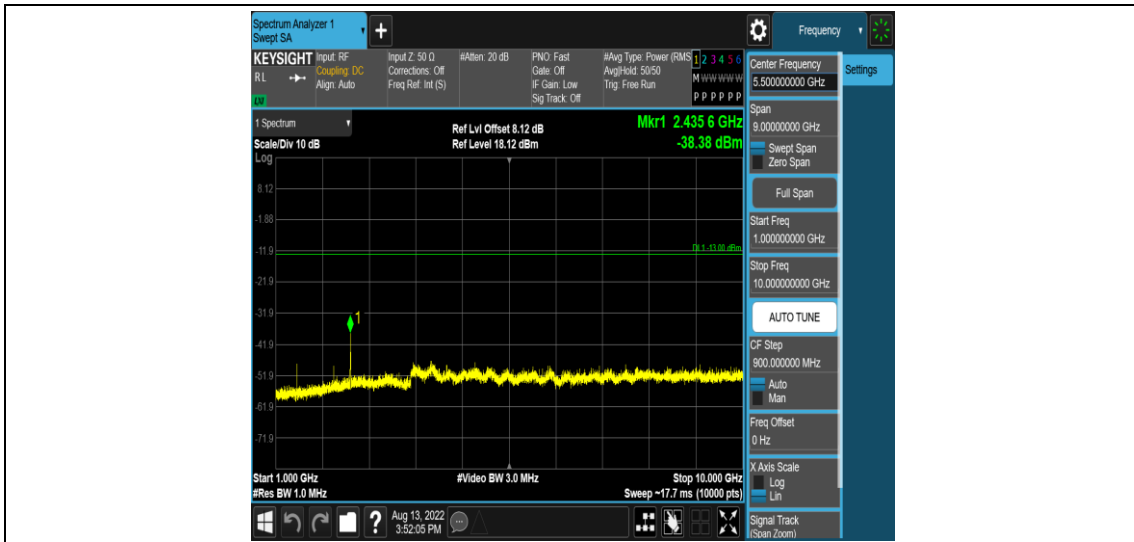

Band12-5MHz-16QAM-23035-1RB#0-Range3:30~1000MHz

Band12-5MHz-16QAM-23035-1RB#0-Range4:1000~10000MHz

Band12-5MHz-16QAM-23095-1RB#0-Range1:0.009~0.15MHz

Band12-5MHz-16QAM-23095-1RB#0-Range2:0.15~30MHz

Band12-5MHz-16QAM-23095-1RB#0-Range3:30~1000MHz