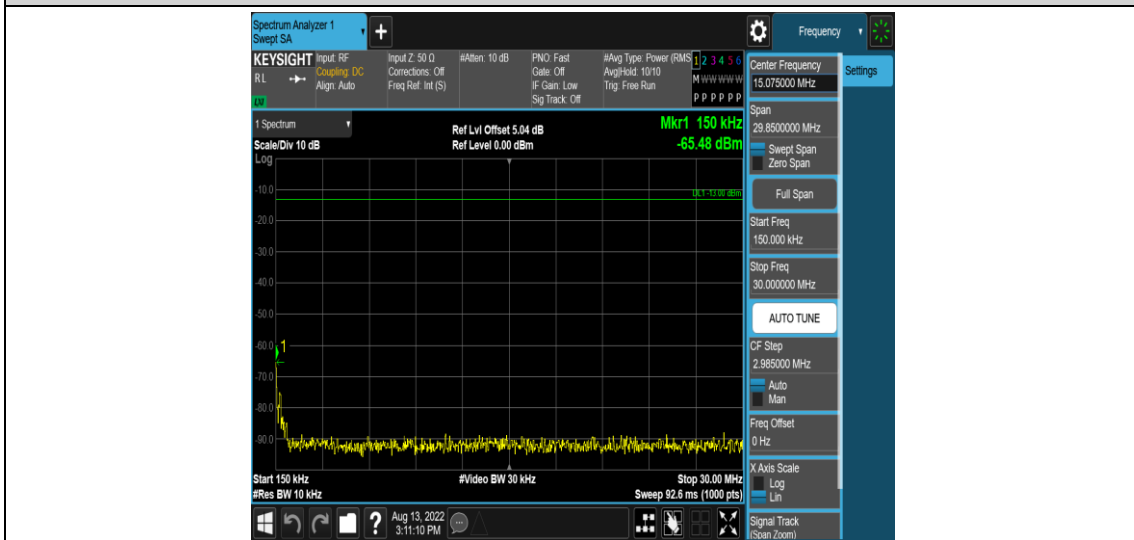

Band12-1.4MHz-16QAM-23173-1RB#0-Range1:0.009~0.15MHz