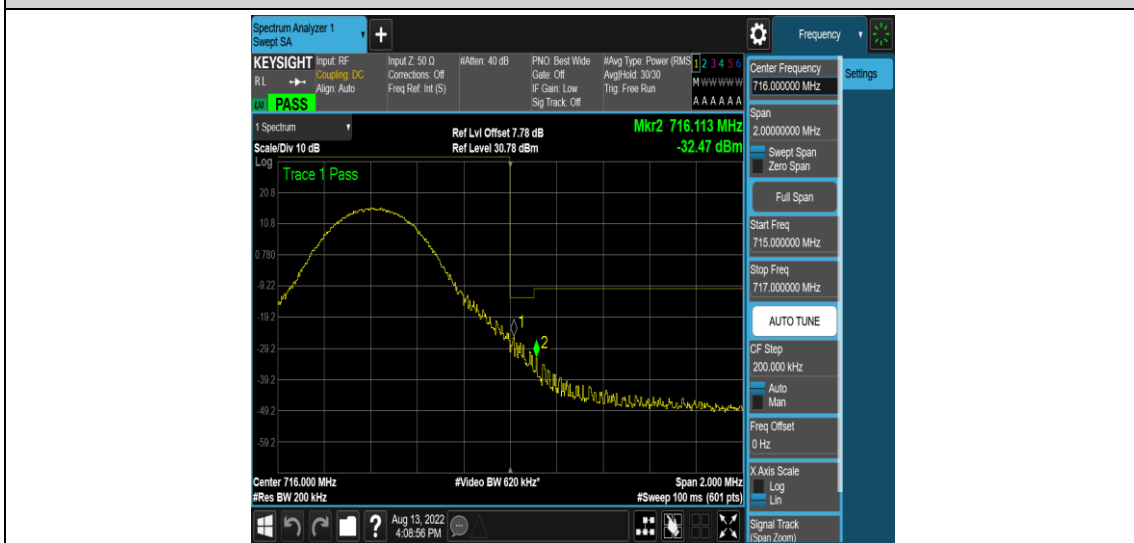

Band12-10MHz-16QAM-23060-50RB#0

Band12-10MHz-16QAM-23130-1RB#0

Band12-10MHz-16QAM-23130-1RB#49

Appendix E: Conducted Spurious Emission

Test Result

Band	Bandwidth	Modulation	Channel	RB Configuration	Frequency Range	Verdict
Band12	1.4MHz	QPSK	23017	1RB#0	Range1:0.009~0.15MHz	PASS
Band12	1.4MHz	QPSK	23017	1RB#0	Range2:0.15~30MHz	PASS
Band12	1.4MHz	QPSK	23017	1RB#0	Range3:30~1000MHz	PASS
Band12	1.4MHz	QPSK	23017	1RB#0	Range4:1000~10000MHz	PASS
Band12	1.4MHz	QPSK	23095	1RB#0	Range1:0.009~0.15MHz	PASS
Band12	1.4MHz	QPSK	23095	1RB#0	Range2:0.15~30MHz	PASS
Band12	1.4MHz	QPSK	23095	1RB#0	Range3:30~1000MHz	PASS
Band12	1.4MHz	QPSK	23095	1RB#0	Range4:1000~10000MHz	PASS
Band12	1.4MHz	QPSK	23173	1RB#0	Range1:0.009~0.15MHz	PASS
Band12	1.4MHz	QPSK	23173	1RB#0	Range2:0.15~30MHz	PASS
Band12	1.4MHz	QPSK	23173	1RB#0	Range3:30~1000MHz	PASS
Band12	1.4MHz	QPSK	23173	1RB#0	Range4:1000~10000MHz	PASS
Band12	1.4MHz	16QAM	23017	1RB#0	Range1:0.009~0.15MHz	PASS
Band12	1.4MHz	16QAM	23017	1RB#0	Range2:0.15~30MHz	PASS
Band12	1.4MHz	16QAM	23017	1RB#0	Range3:30~1000MHz	PASS
Band12	1.4MHz	16QAM	23017	1RB#0	Range4:1000~10000MHz	PASS
Band12	1.4MHz	16QAM	23095	1RB#0	Range1:0.009~0.15MHz	PASS
Band12	1.4MHz	16QAM	23095	1RB#0	Range2:0.15~30MHz	PASS
Band12	1.4MHz	16QAM	23095	1RB#0	Range3:30~1000MHz	PASS
Band12	1.4MHz	16QAM	23095	1RB#0	Range4:1000~10000MHz	PASS
Band12	1.4MHz	16QAM	23173	1RB#0	Range1:0.009~0.15MHz	PASS
Band12	1.4MHz	16QAM	23173	1RB#0	Range2:0.15~30MHz	PASS
Band12	1.4MHz	16QAM	23173	1RB#0	Range3:30~1000MHz	PASS
Band12	1.4MHz	16QAM	23173	1RB#0	Range4:1000~10000MHz	PASS
Band12	3MHz	QPSK	23025	1RB#0	Range1:0.009~0.15MHz	PASS
Band12	3MHz	QPSK	23025	1RB#0	Range2:0.15~30MHz	PASS
Band12	3MHz	QPSK	23025	1RB#0	Range3:30~1000MHz	PASS
Band12	3MHz	QPSK	23025	1RB#0	Range4:1000~10000MHz	PASS
Band12	3MHz	QPSK	23095	1RB#0	Range1:0.009~0.15MHz	PASS
Band12	3MHz	QPSK	23095	1RB#0	Range2:0.15~30MHz	PASS
Band12	3MHz	QPSK	23095	1RB#0	Range3:30~1000MHz	PASS
Band12	3MHz	QPSK	23095	1RB#0	Range4:1000~10000MHz	PASS
Band12	3MHz	QPSK	23165	1RB#0	Range1:0.009~0.15MHz	PASS
Band12	3MHz	QPSK	23165	1RB#0	Range2:0.15~30MHz	PASS
Band12	3MHz	QPSK	23165	1RB#0	Range3:30~1000MHz	PASS