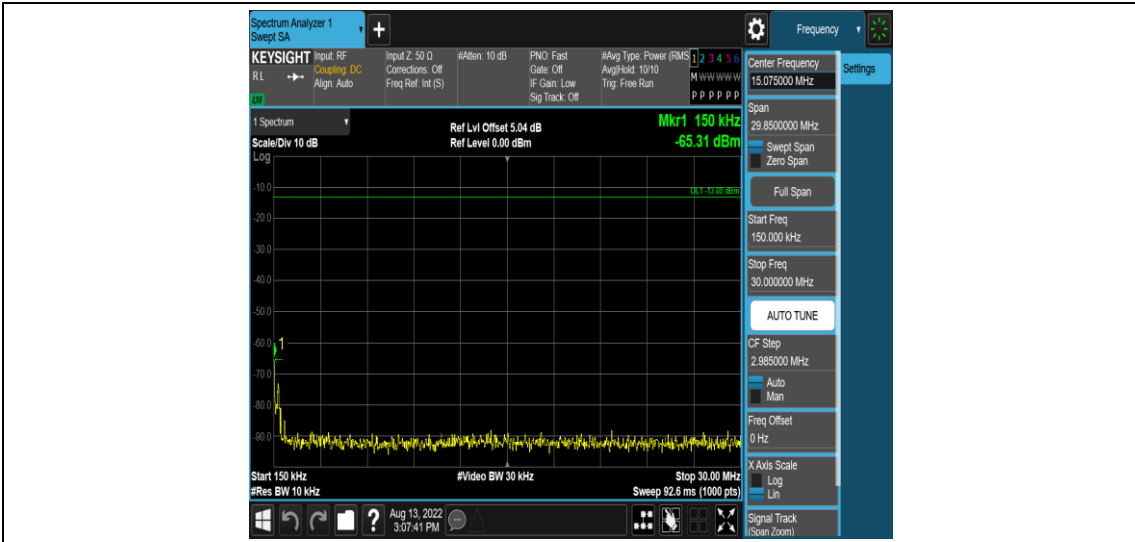

Band12-1.4MHz-16QAM-23017-1RB#0-Range1:0.009~0.15MHz