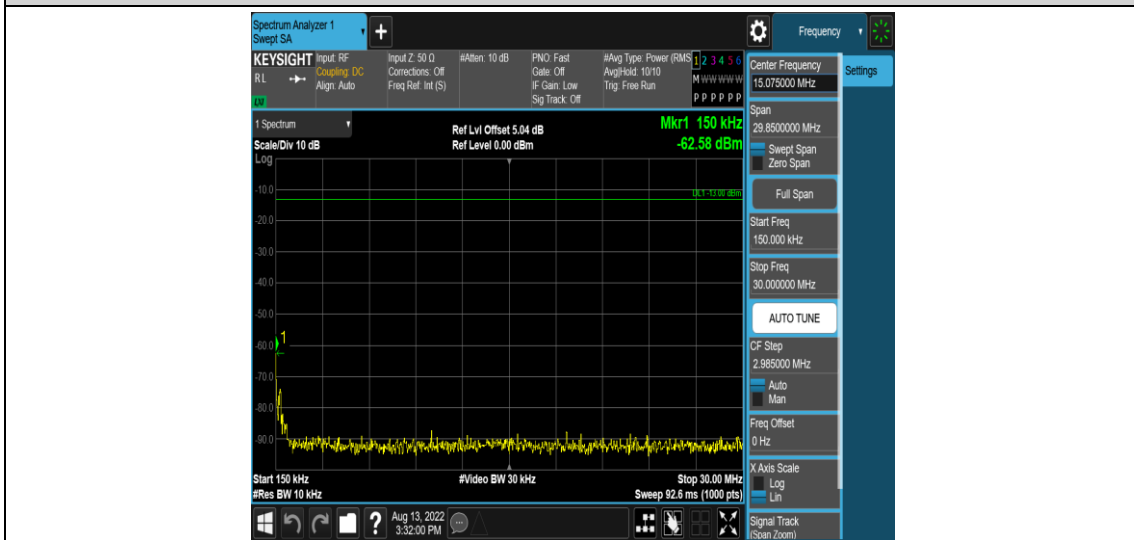

Band12-3MHz-16QAM-23165-1RB#0-Range1:0.009~0.15MHz