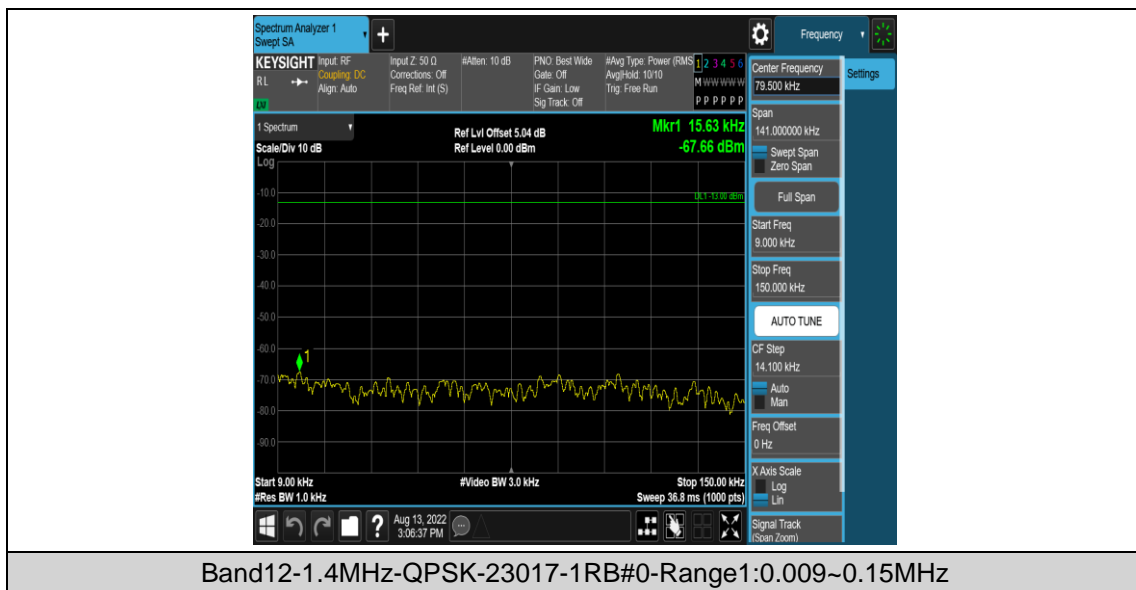

Band12	10MHz	QPSK	23095	1RB#0	Range2:0.15~30MHz	PASS
Band12	10MHz	QPSK	23095	1RB#0	Range3:30~1000MHz	PASS
Band12	10MHz	QPSK	23095	1RB#0	Range4:1000~10000MHz	PASS
Band12	10MHz	QPSK	23130	1RB#0	Range1:0.009~0.15MHz	PASS
Band12	10MHz	QPSK	23130	1RB#0	Range2:0.15~30MHz	PASS
Band12	10MHz	QPSK	23130	1RB#0	Range3:30~1000MHz	PASS
Band12	10MHz	QPSK	23130	1RB#0	Range4:1000~10000MHz	PASS
Band12	10MHz	16QAM	23060	1RB#0	Range1:0.009~0.15MHz	PASS
Band12	10MHz	16QAM	23060	1RB#0	Range2:0.15~30MHz	PASS
Band12	10MHz	16QAM	23060	1RB#0	Range3:30~1000MHz	PASS
Band12	10MHz	16QAM	23060	1RB#0	Range4:1000~10000MHz	PASS
Band12	10MHz	16QAM	23095	1RB#0	Range1:0.009~0.15MHz	PASS
Band12	10MHz	16QAM	23095	1RB#0	Range2:0.15~30MHz	PASS
Band12	10MHz	16QAM	23095	1RB#0	Range3:30~1000MHz	PASS
Band12	10MHz	16QAM	23095	1RB#0	Range4:1000~10000MHz	PASS
Band12	10MHz	16QAM	23130	1RB#0	Range1:0.009~0.15MHz	PASS
Band12	10MHz	16QAM	23130	1RB#0	Range2:0.15~30MHz	PASS
Band12	10MHz	16QAM	23130	1RB#0	Range3:30~1000MHz	PASS
Band12	10MHz	16QAM	23130	1RB#0	Range4:1000~10000MHz	PASS

Test Graphs