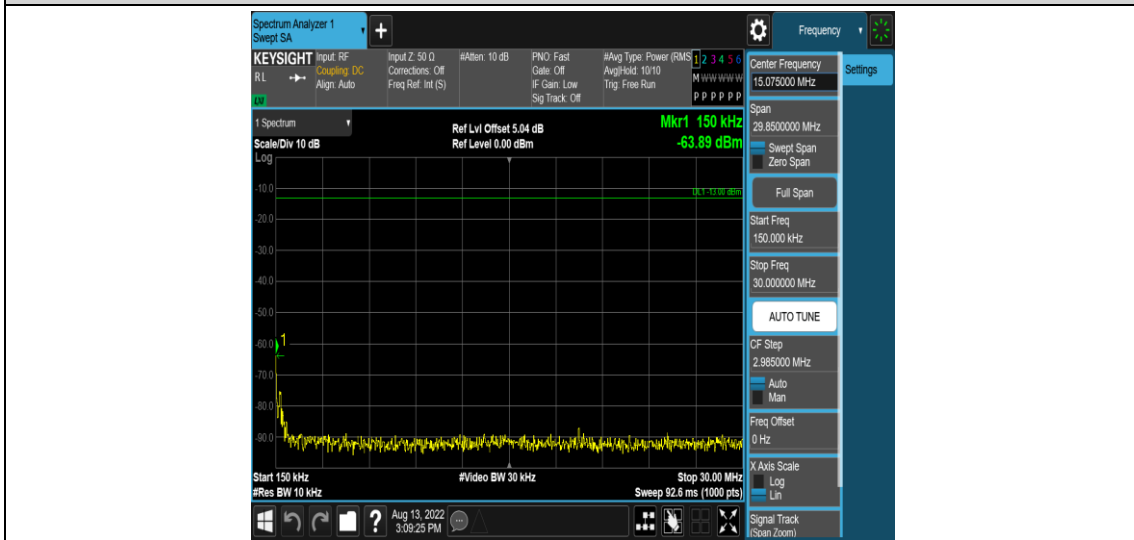

Band12-1.4MHz-16QAM-23095-1RB#0-Range1:0.009~0.15MHz