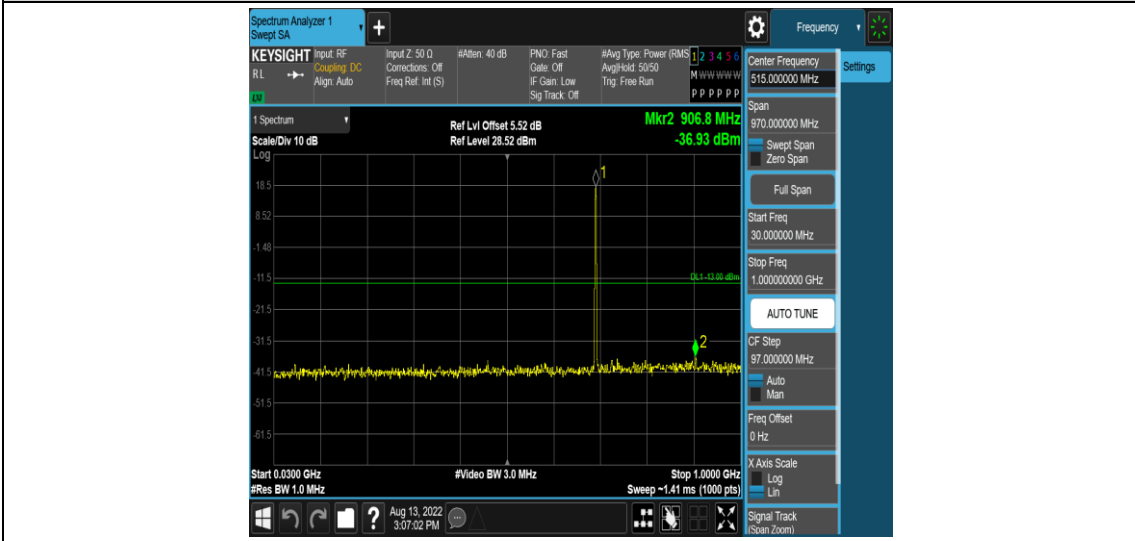

Band12-1.4MHz-QPSK-23017-1RB#0-Range2:0.15~30MHz