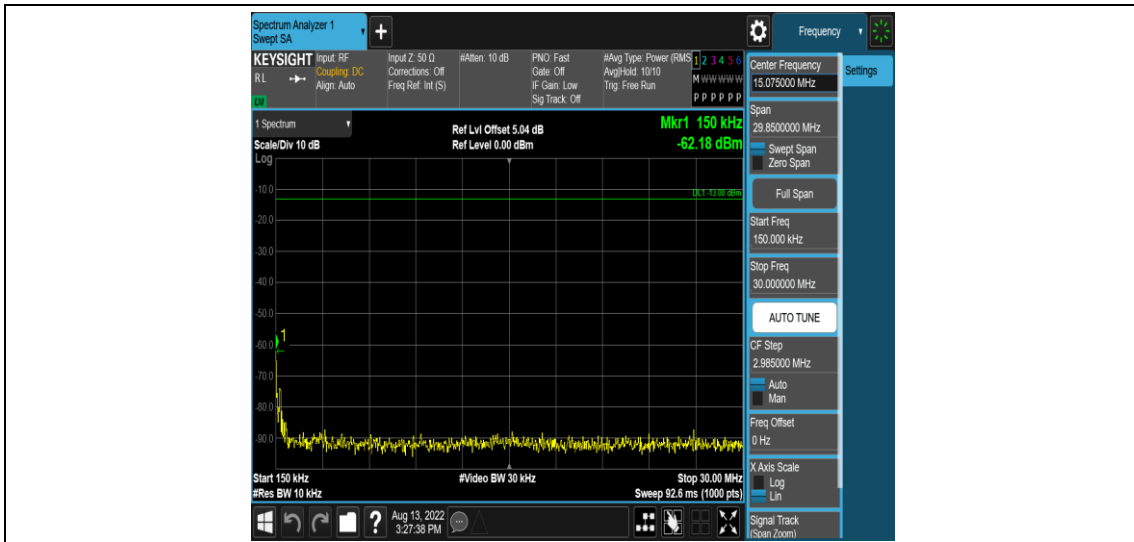

Band12-3MHz-QPSK-23025-1RB#0-Range1:0.009~0.15MHz