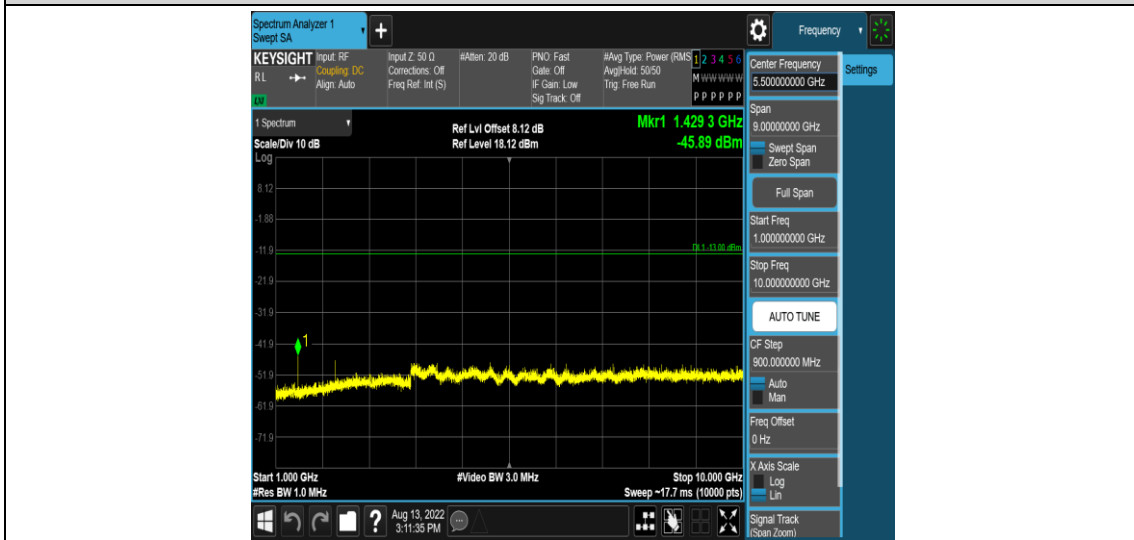

Band12-1.4MHz-16QAM-23173-1RB#0-Range3:30~1000MHz