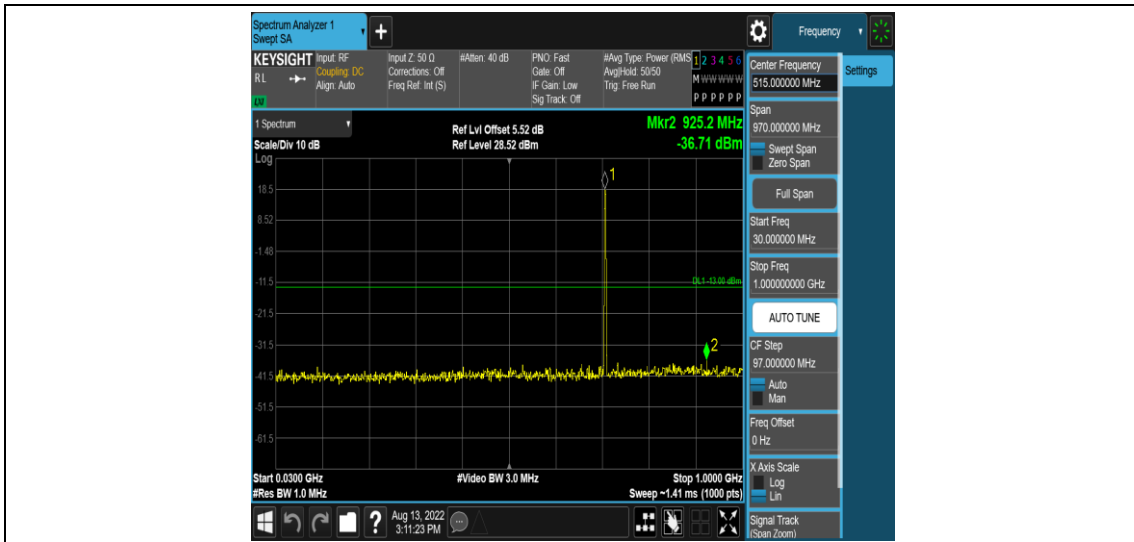

Band12-1.4MHz-16QAM-23095-1RB#0-Range3:30~1000MHz

Band12-1.4MHz-16QAM-23095-1RB#0-Range4:1000~10000MHz

Band12-1.4MHz-16QAM-23173-1RB#0-Range1:0.009~0.15MHz

Band12-1.4MHz-16QAM-23173-1RB#0-Range2:0.15~30MHz