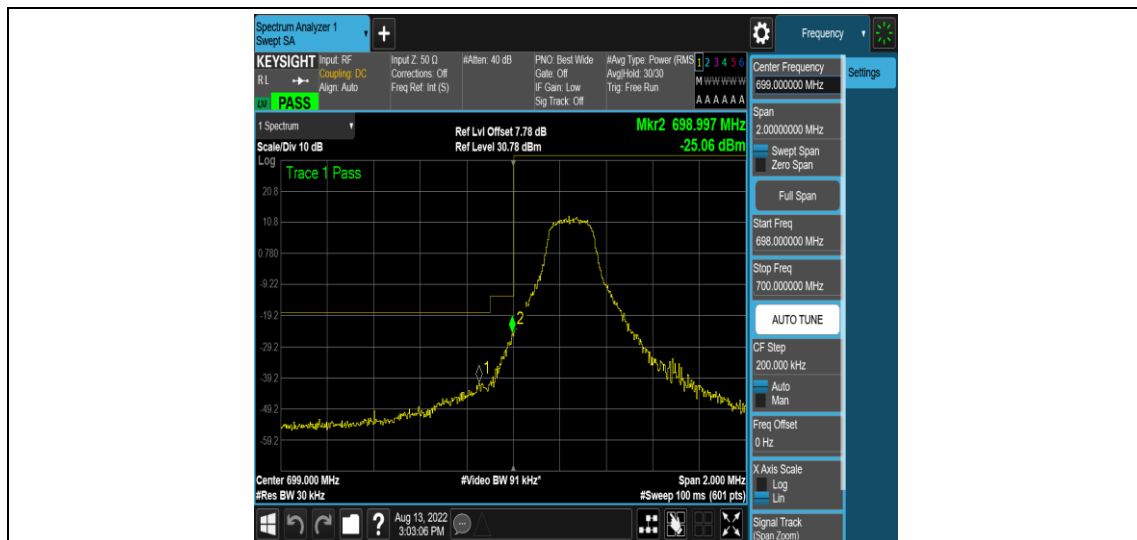

Band12	5MHz	16QAM	23155	25RB#0	-28.87	PASS
Band12	10MHz	QPSK	23060	1RB#0	-37.84,-28.67	PASS
Band12	10MHz	QPSK	23060	1RB#49	-50.84,-49.85	PASS
Band12	10MHz	QPSK	23060	50RB#0	-34.74,-31.85	PASS
Band12	10MHz	QPSK	23130	1RB#0	-48.96,-49.84	PASS
Band12	10MHz	QPSK	23130	1RB#49	-27.63,-36.76	PASS
Band12	10MHz	QPSK	23130	50RB#0	-32.15,-34.31	PASS
Band12	10MHz	16QAM	23060	1RB#0	-34.95,-28.37	PASS
Band12	10MHz	16QAM	23060	1RB#49	-49.84,-47.50	PASS
Band12	10MHz	16QAM	23060	50RB#0	-36.71,-34.72	PASS
Band12	10MHz	16QAM	23130	1RB#0	-49.10,-49.27	PASS
Band12	10MHz	16QAM	23130	1RB#49	-25.67,-32.47	PASS
Band12	10MHz	16QAM	23130	50RB#0	-33.03,-35.47	PASS

Test Graphs

Band12-1.4MHz-QPSK-23017-1RB#0