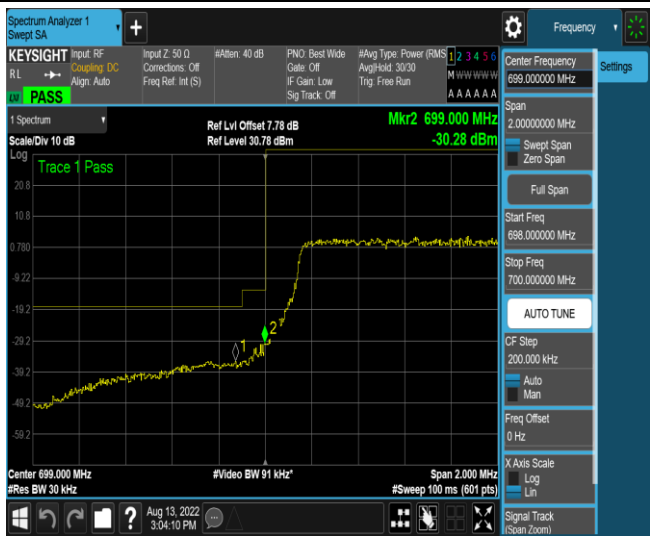

Band12-1.4MHz-QPSK-23017-1RB#5