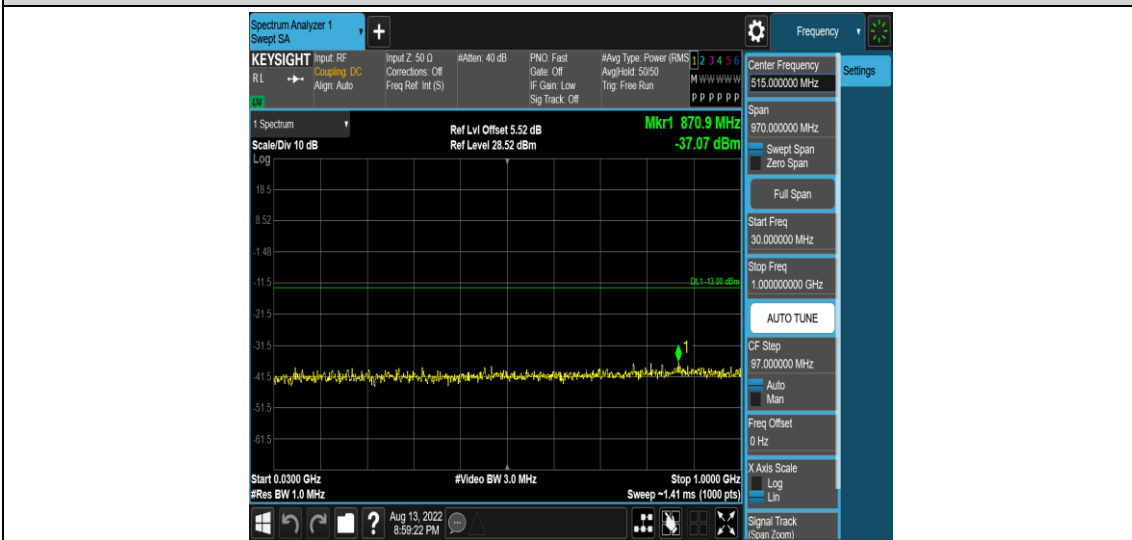

Band66-15MHz-QPSK-132047-1RB#0-Range2:0.15~30MHz

Band66-15MHz-QPSK-132047-1RB#0-Range3:30~1000MHz

Band66-15MHz-QPSK-132047-1RB#0-Range4:1000~10000MHz

Band66-15MHz-QPSK-132322-1RB#0-Range1:0.009~0.15MHz

Band66-15MHz-QPSK-132322-1RB#0-Range2:0.15~30MHz