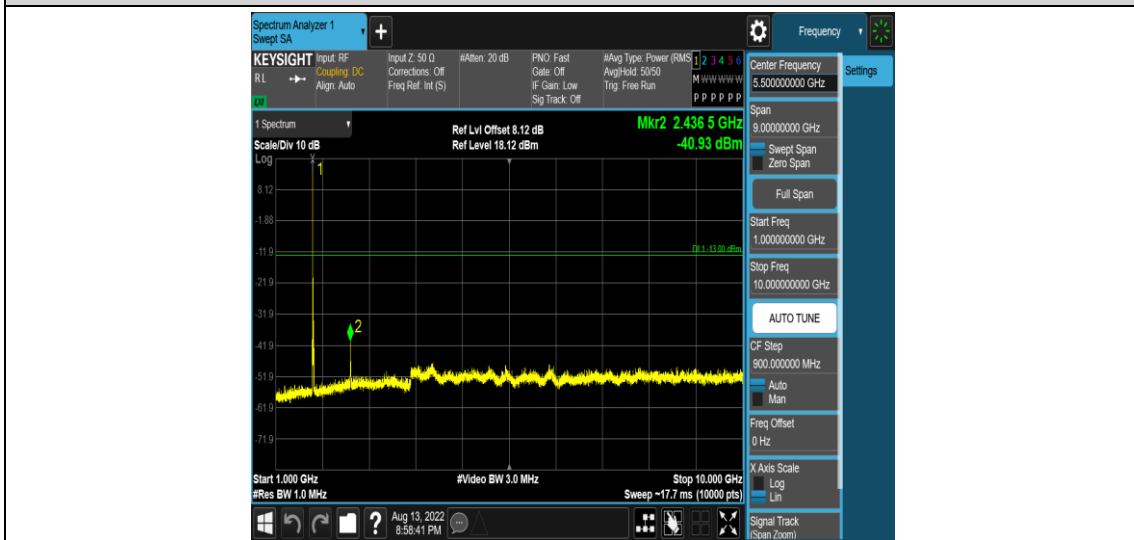

Band66-15MHz-QPSK-132597-1RB#0-Range4:1000~10000MHz

Band66-15MHz-16QAM-132047-1RB#0-Range1:0.009~0.15MHz

Band66-15MHz-16QAM-132047-1RB#0-Range2:0.15~30MHz

Band66-15MHz-16QAM-132047-1RB#0-Range3:30~1000MHz