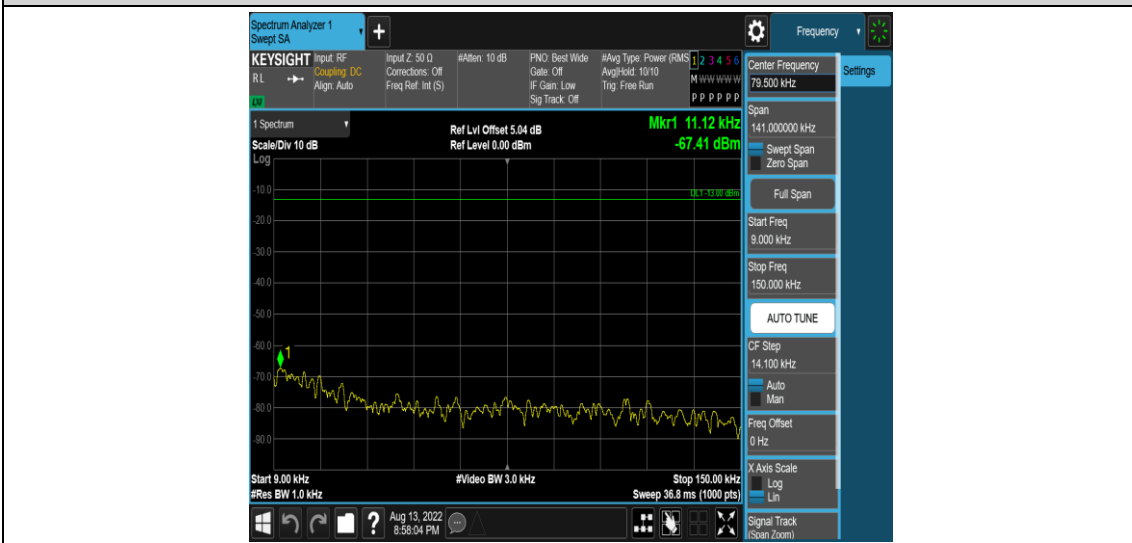

Band66-15MHz-QPSK-132597-1RB#0-Range4:1000~10000MHz

Band66-15MHz-16QAM-132047-1RB#0-Range1:0.009~0.15MHz