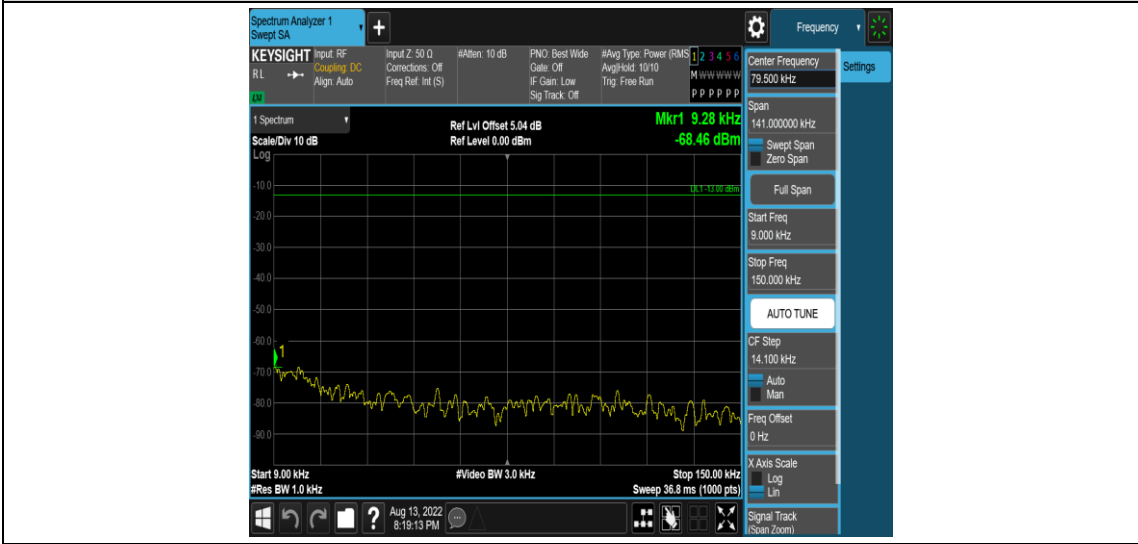

Band66-5MHz-16QAM-131997-1RB#0-Range1:0.009~0.15MHz

Band66-5MHz-16QAM-131997-1RB#0-Range2:0.15~30MHz

Band66-5MHz-16QAM-131997-1RB#0-Range3:30~1000MHz

Band66-5MHz-16QAM-131997-1RB#0-Range4:1000~10000MHz

Band66-5MHz-16QAM-132322-1RB#0-Range1:0.009~0.15MHz

Band66-5MHz-16QAM-132322-1RB#0-Range2:0.15~30MHz

Band66-5MHz-16QAM-132322-1RB#0-Range3:30~1000MHz

Band66-5MHz-16QAM-132322-1RB#0-Range4: 1000~10000MHz

Band66-5MHz-16QAM-132647-1RB#0-Range1:0.009~0.15MHz

Band66-5MHz-16QAM-132647-1RB#0-Range2:0.15~30MHz