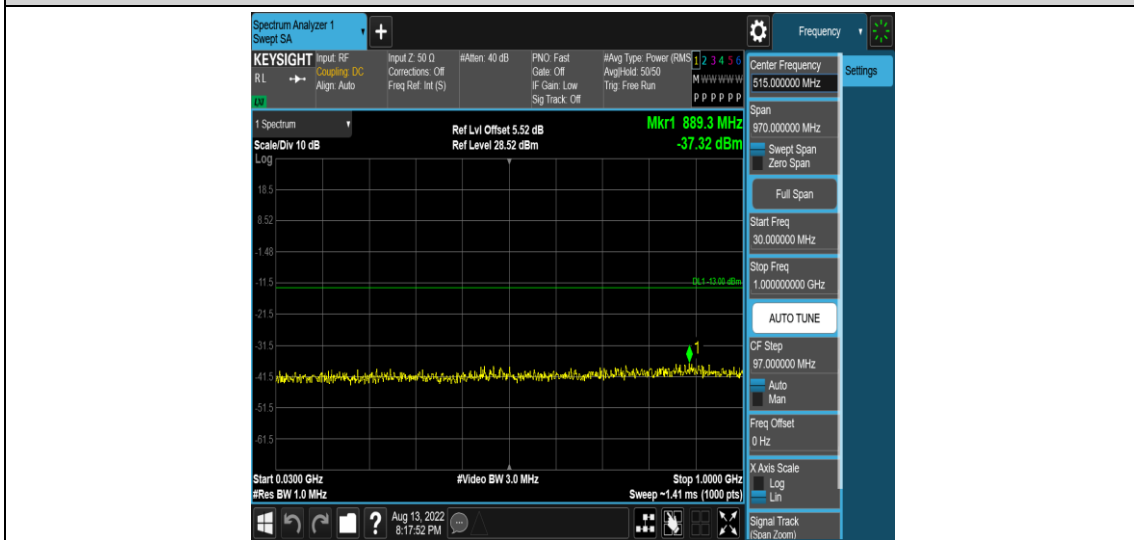

Band66-5MHz-16QAM-132322-1RB#0-Range2:0.15~30MHz

Band66-5MHz-16QAM-132322-1RB#0-Range3:30~1000MHz