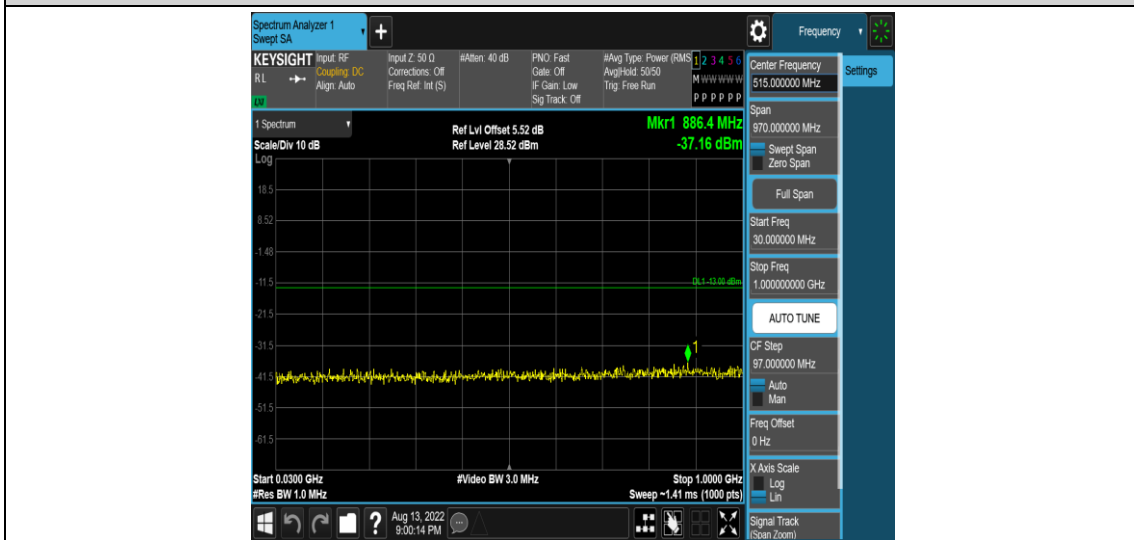

Band66-15MHz-16QAM-132322-1RB#0-Range2:0.15~30MHz

Band66-15MHz-16QAM-132322-1RB#0-Range3:30~1000MHz