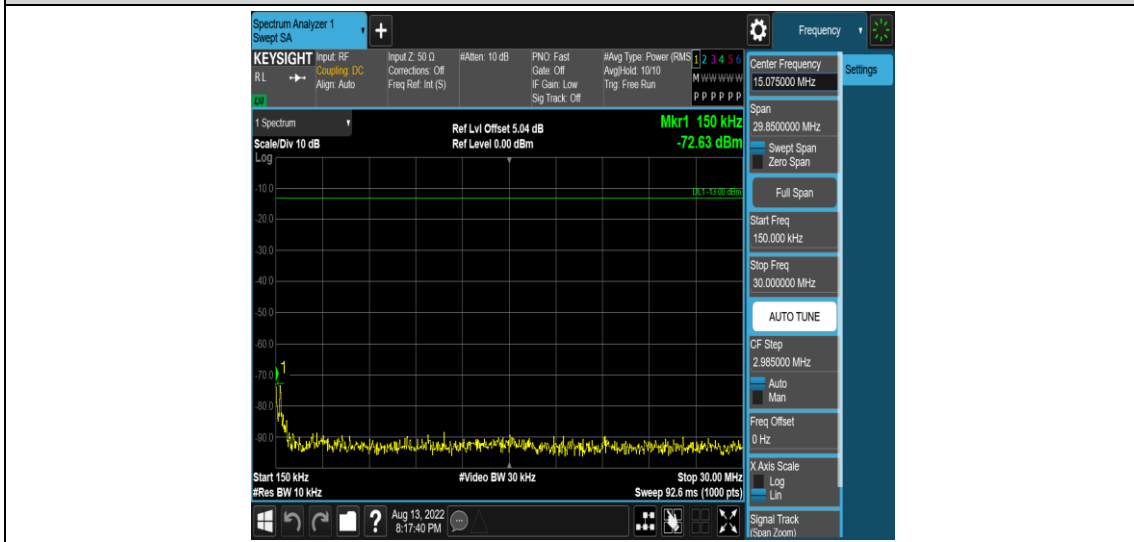

Band66-5MHz-16QAM-131997-1RB#0-Range1:0.009~0.15MHz

Band66-5MHz-16QAM-131997-1RB#0-Range2:0.15~30MHz

Band66-5MHz-16QAM-131997-1RB#0-Range3:30~1000MHz

Band66-5MHz-16QAM-131997-1RB#0-Range4:1000~10000MHz

Band66-5MHz-16QAM-132322-1RB#0-Range1:0.009~0.15MHz

Band66-5MHz-16QAM-132322-1RB#0-Range2:0.15~30MHz

Band66-5MHz-16QAM-132322-1RB#0-Range3:30~1000MHz

Band66-5MHz-16QAM-132322-1RB#0-Range4: 1000~10000MHz

Band66-5MHz-16QAM-132647-1RB#0-Range1:0.009~0.15MHz

Band66-5MHz-16QAM-132647-1RB#0-Range2:0.15~30MHz