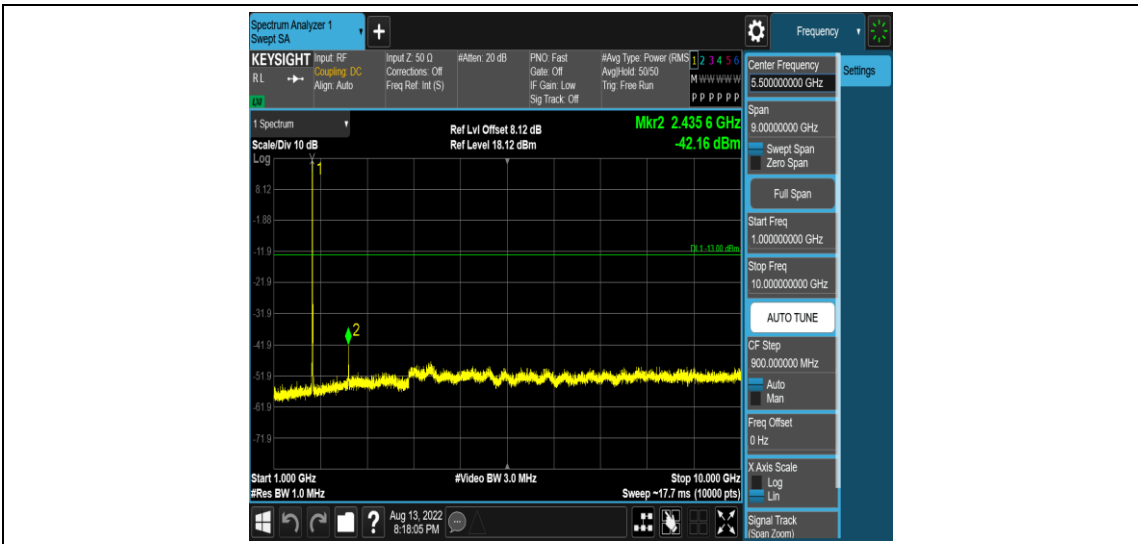

Band66-5MHz-16QAM-132322-1RB#0-Range3:30~1000MHz

Band66-5MHz-16QAM-132322-1RB#0-Range4: 1000~10000MHz