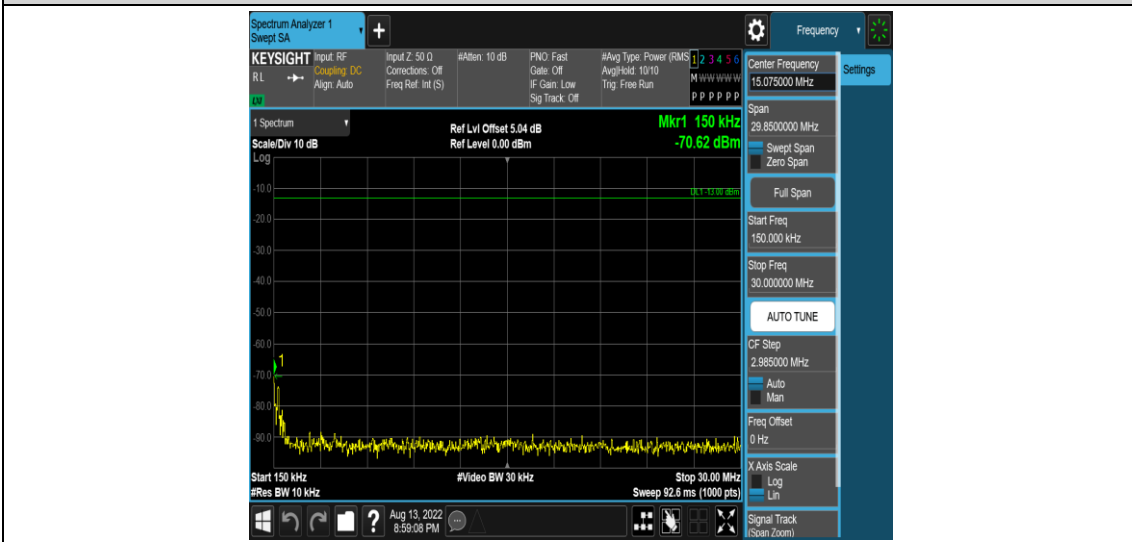

Band66-15MHz-QPSK-132047-1RB#0-Range2:0.15~30MHz

Band66-15MHz-QPSK-132047-1RB#0-Range3:30~1000MHz

Band66-15MHz-QPSK-132047-1RB#0-Range4:1000~10000MHz

Band66-15MHz-QPSK-132322-1RB#0-Range1:0.009~0.15MHz

Band66-15MHz-QPSK-132322-1RB#0-Range2:0.15~30MHz