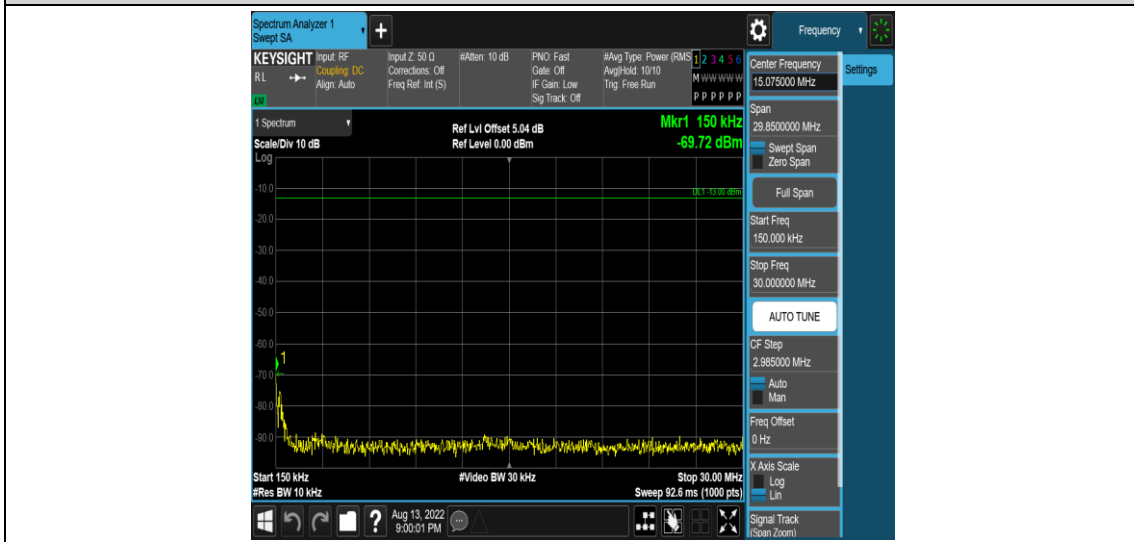

Band66-15MHz-16QAM-132322-1RB#0-Range1:0.009~0.15MHz

Band66-15MHz-16QAM-132322-1RB#0-Range2:0.15~30MHz