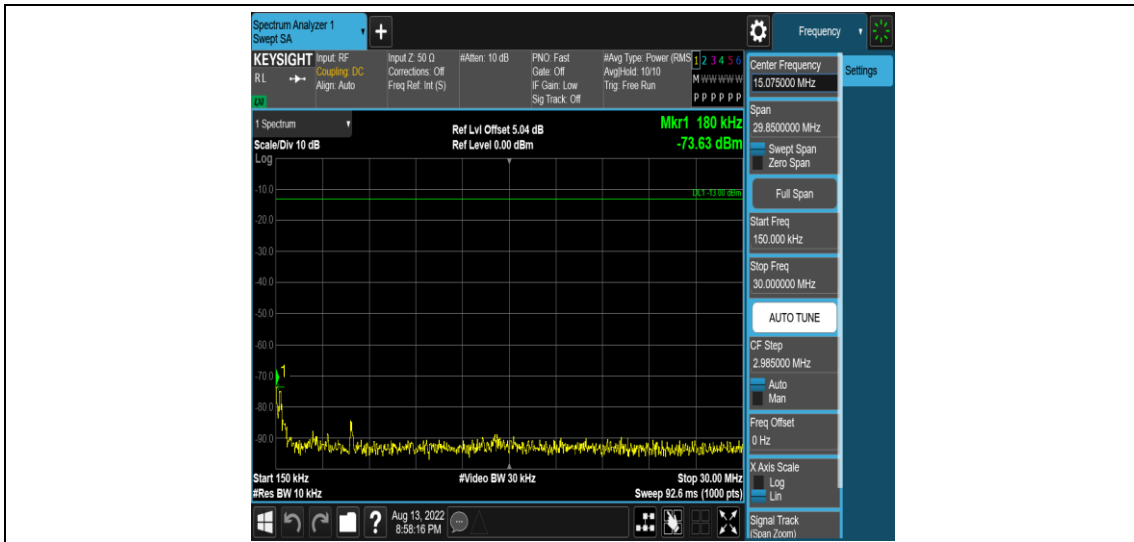

Band66-15MHz-16QAM-132047-1RB#0-Range1:0.009~0.15MHz

Band66-15MHz-16QAM-132047-1RB#0-Range2:0.15~30MHz