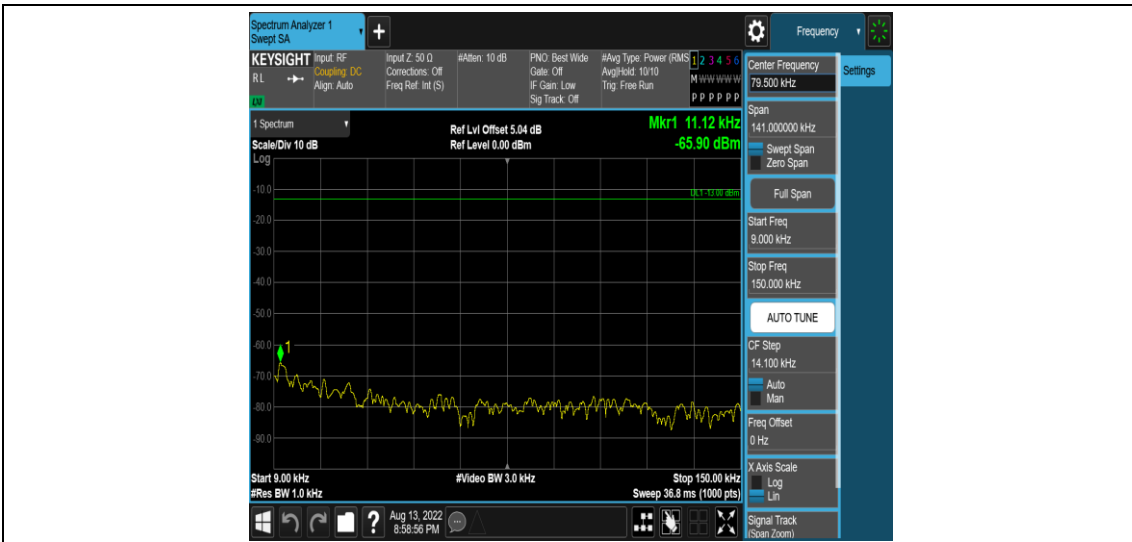

Band66-15MHz-QPSK-132047-1RB#0-Range4:1000~10000MHz

Band66-15MHz-QPSK-132322-1RB#0-Range1:0.009~0.15MHz