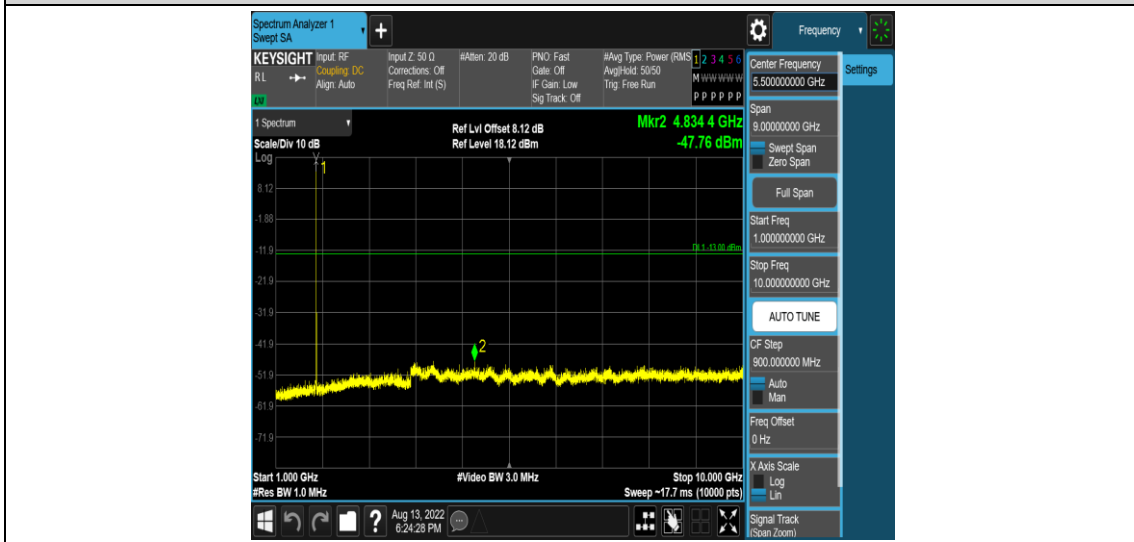

Band66-1.4MHz-16QAM-132665-1RB#0-Range3:30~1000MHz

Band66-1.4MHz-16QAM-132665-1RB#0-Range4:1000~10000MHz