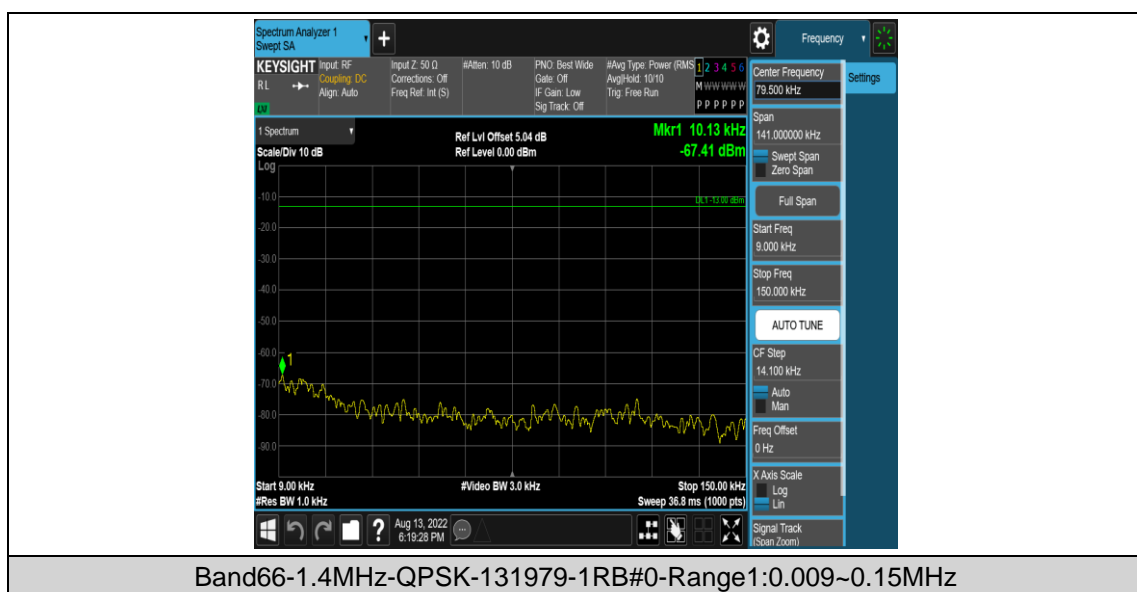

Test Graphs