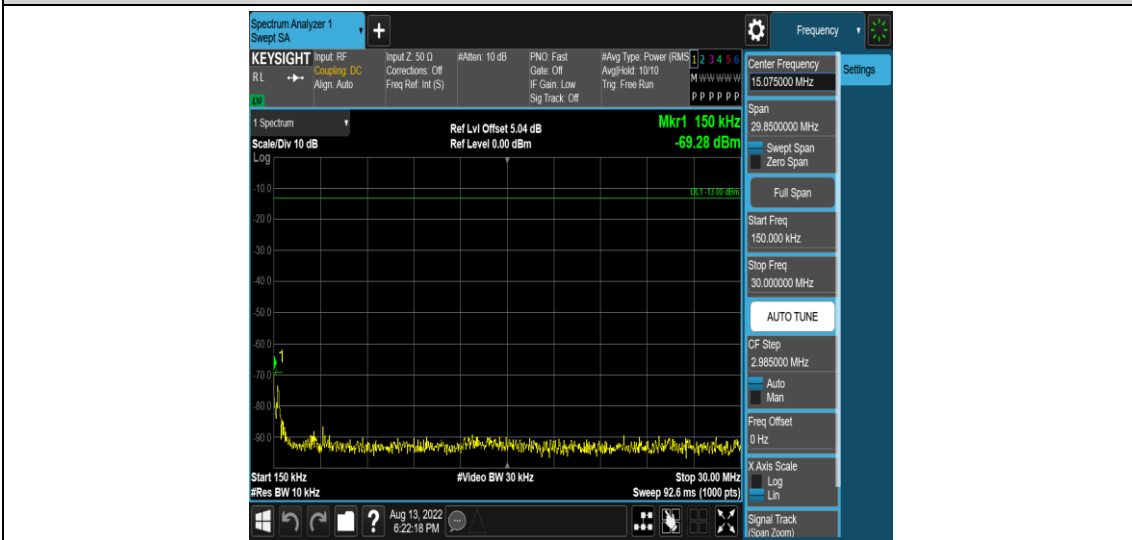

Band66-1.4MHz-16QAM-131979-1RB#0-Range2:0.15~30MHz

Band66-1.4MHz-16QAM-131979-1RB#0-Range3:30~1000MHz

Band66-1.4MHz-16QAM-131979-1RB#0-Range4:1000~10000MHz

Band66-1.4MHz-16QAM-132322-1RB#0-Range1:0.009~0.15MHz