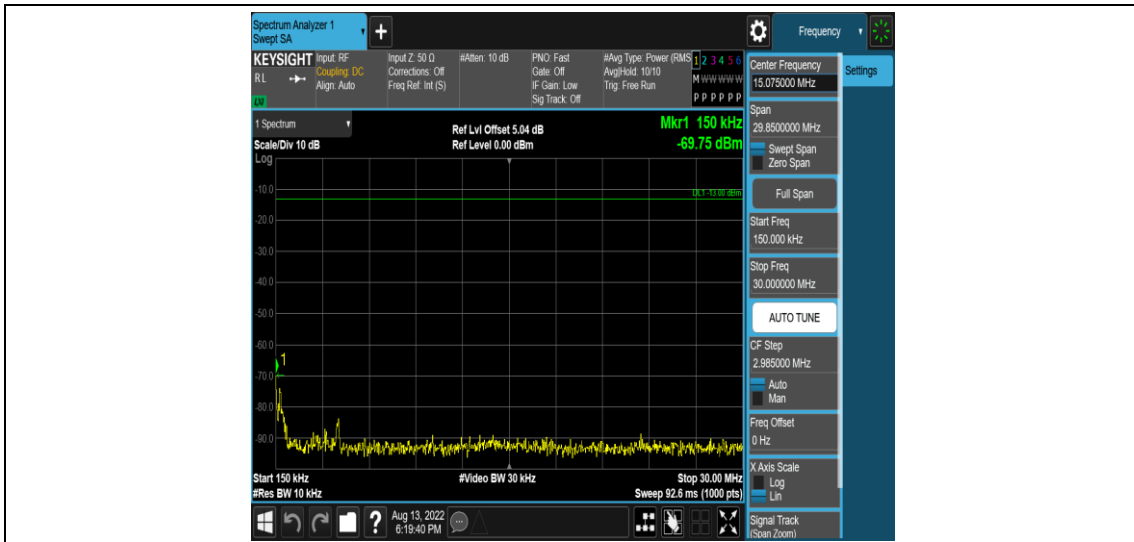

Band66-1.4MHz-QPSK-131979-1RB#0-Range2:0.15~30MHz