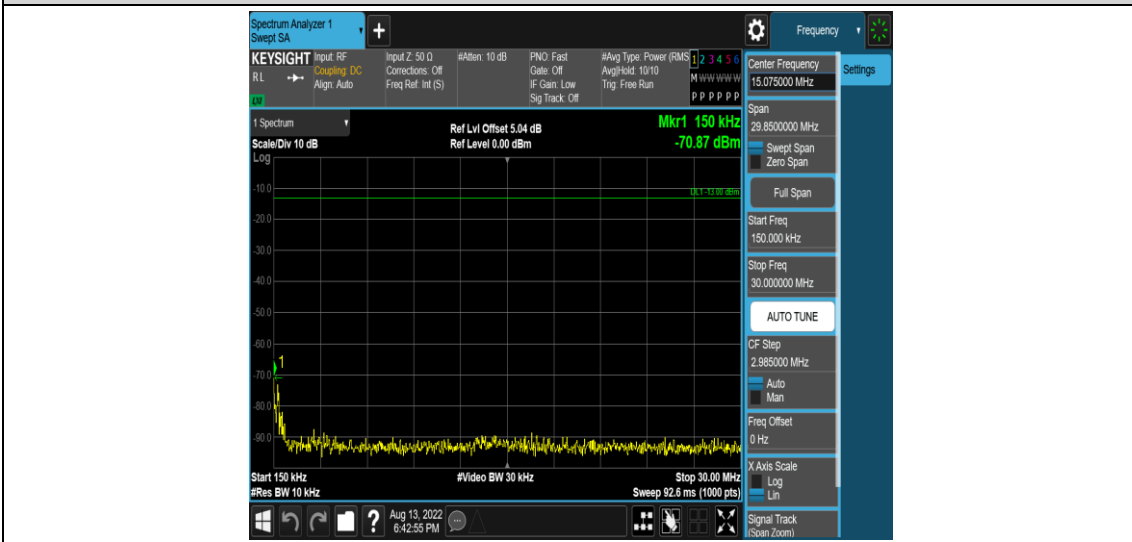

Band66-3MHz-16QAM-132322-1RB#0-Range1:0.009~0.15MHz

Band66-3MHz-16QAM-132322-1RB#0-Range2:0.15~30MHz