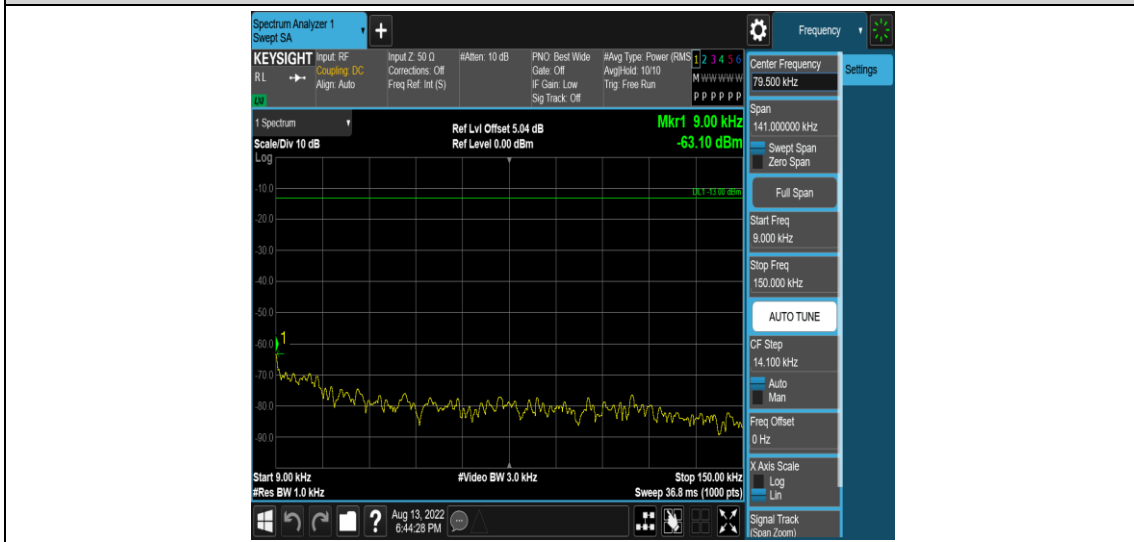

Band66-3MHz-16QAM-132322-1RB#0-Range1:0.009~0.15MHz

Band66-3MHz-16QAM-132322-1RB#0-Range2:0.15~30MHz

Band66-3MHz-16QAM-132322-1RB#0-Range3:30~1000MHz

Band66-3MHz-16QAM-132322-1RB#0-Range4: 1000~10000MHz

Band66-3MHz-16QAM-132657-1RB#0-Range1:0.009~0.15MHz