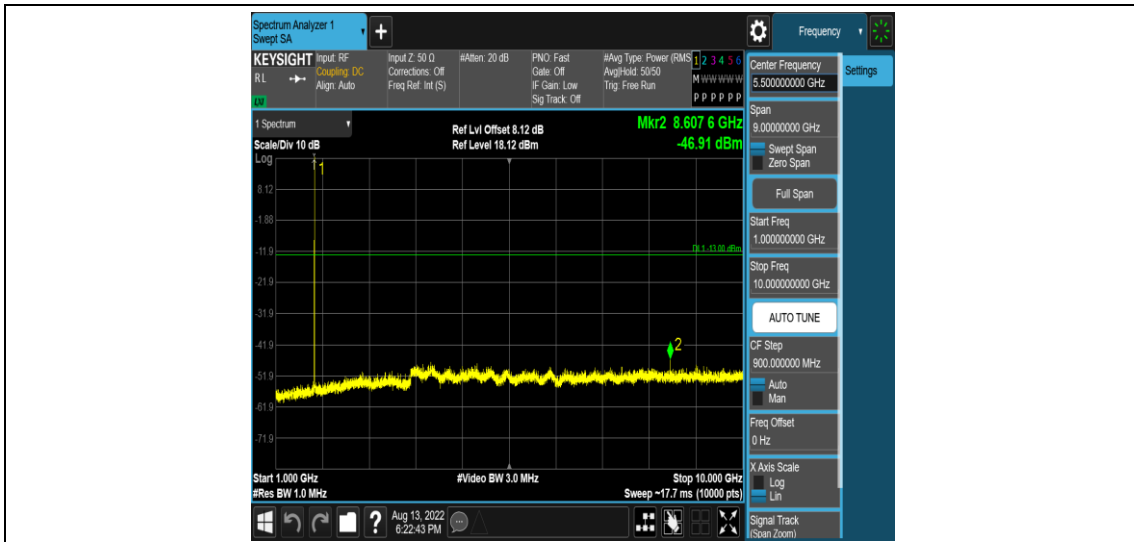

Band66-1.4MHz-16QAM-132322-1RB#0-Range3:30~1000MHz

Band66-1.4MHz-16QAM-132322-1RB#0-Range4:1000~10000MHz