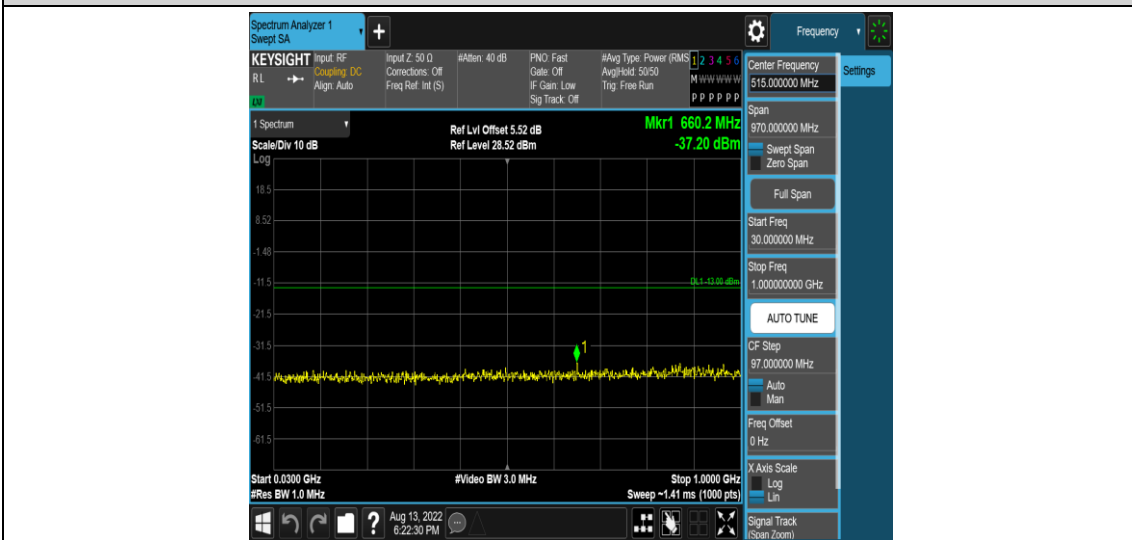

Band66-1.4MHz-16QAM-132322-1RB#0-Range2:0.15~30MHz

Band66-1.4MHz-16QAM-132322-1RB#0-Range3:30~1000MHz