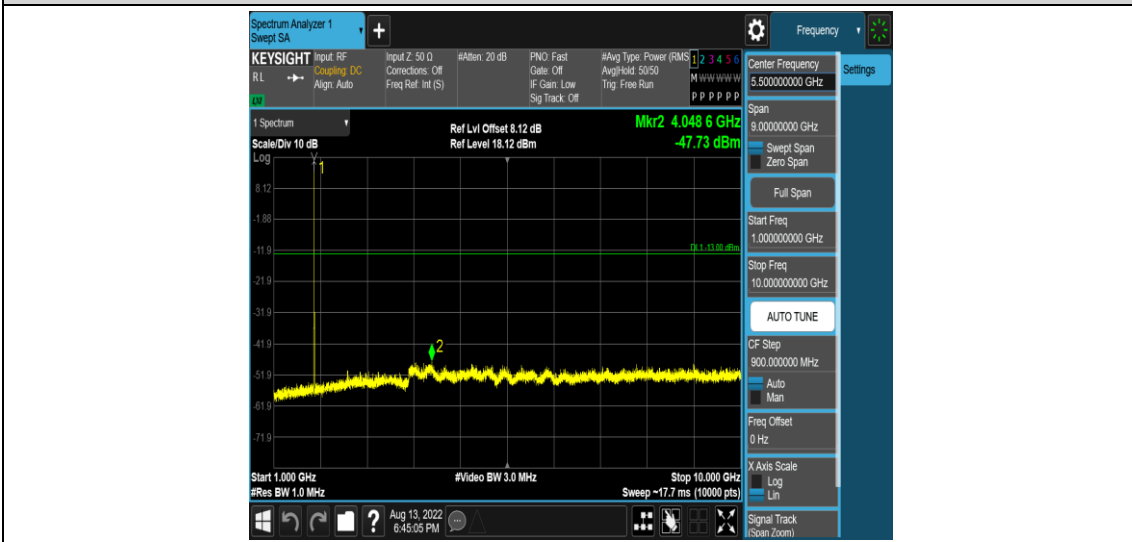

Band66-3MHz-16QAM-132657-1RB#0-Range3:30~1000MHz

Band66-3MHz-16QAM-132657-1RB#0-Range4:1000~10000MHz