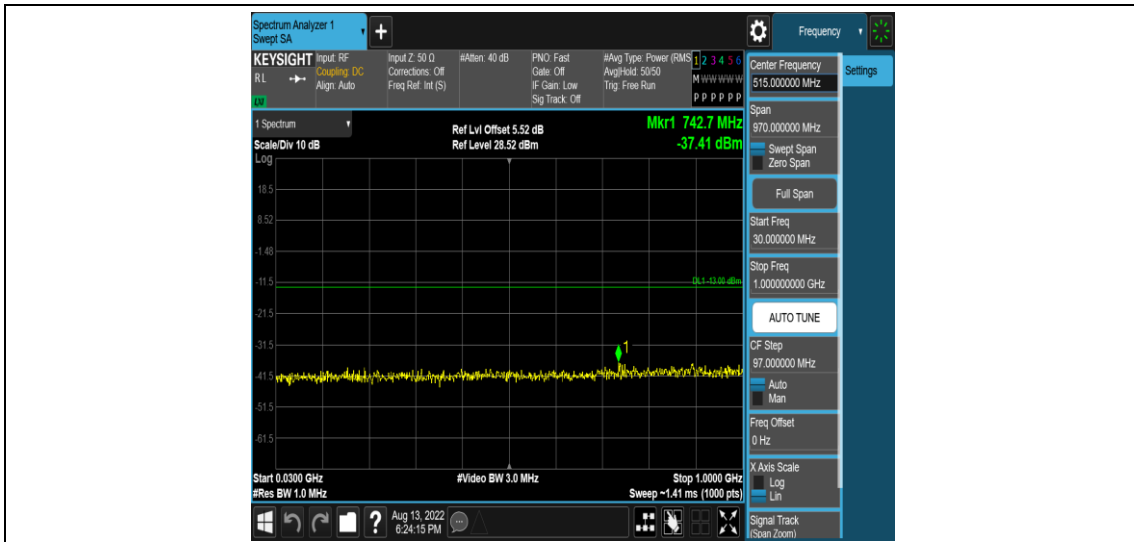

Band66-1.4MHz-16QAM-132665-1RB#0-Range2:0.15~30MHz

Band66-1.4MHz-16QAM-132665-1RB#0-Range3:30~1000MHz