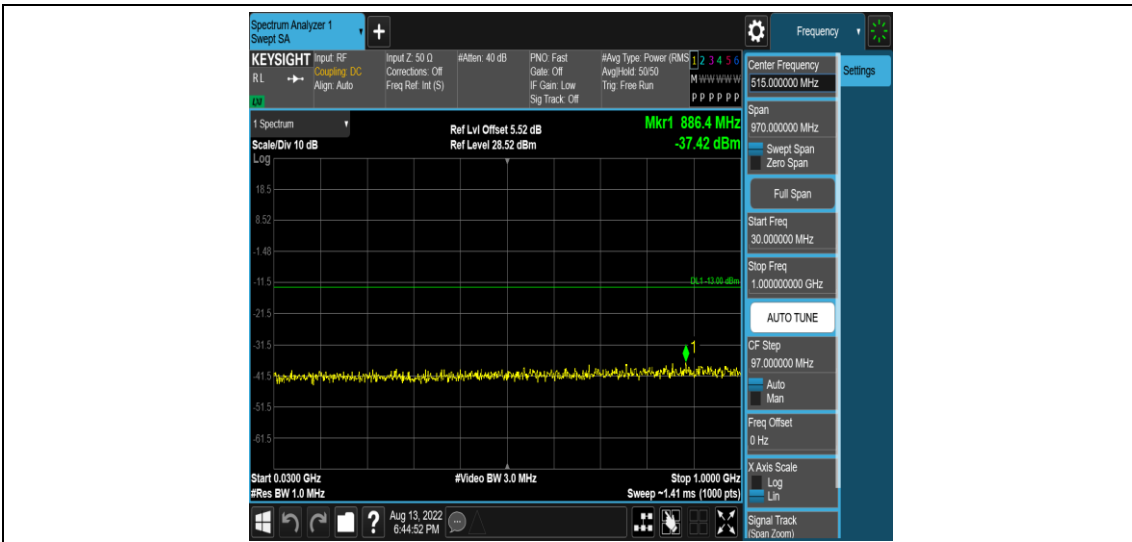

Band66-3MHz-16QAM-132657-1RB#0-Range2:0.15~30MHz

Band66-3MHz-16QAM-132657-1RB#0-Range3:30~1000MHz