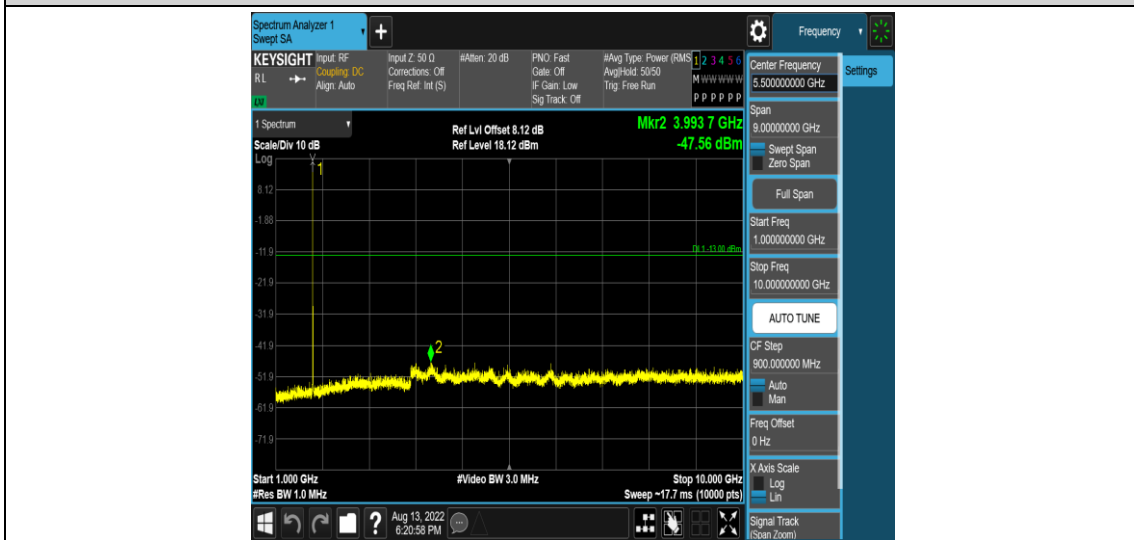

Band66-1.4MHz-16QAM-131979-1RB#0-Range3:30~1000MHz

Band66-1.4MHz-16QAM-131979-1RB#0-Range4:1000~10000MHz