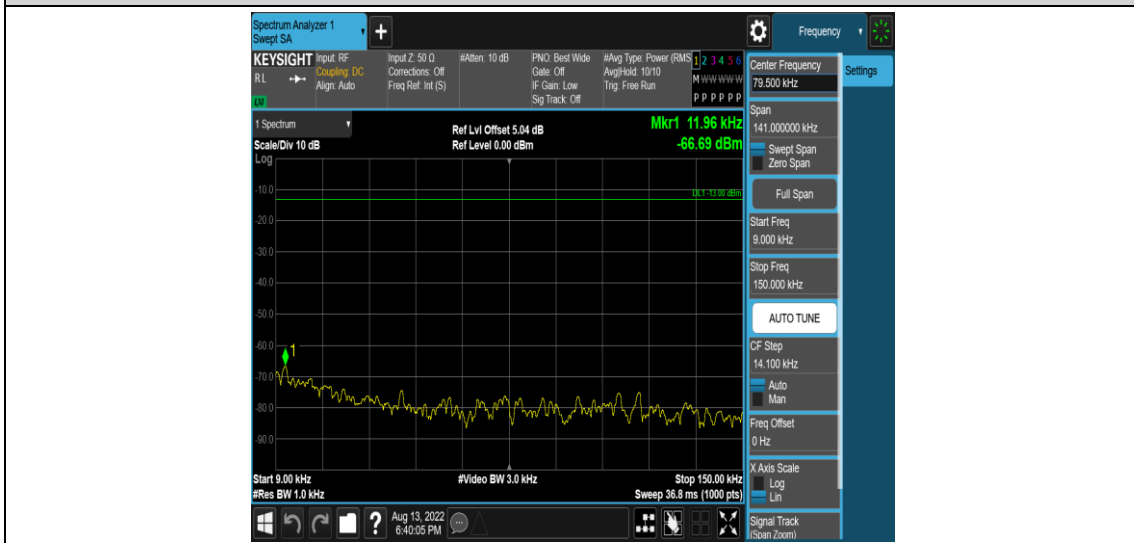

Band66-1.4MHz-16QAM-132665-1RB#0-Range4:1000~10000MHz

Band66-3MHz-QPSK-131987-1RB#0-Range1:0.009~0.15MHz