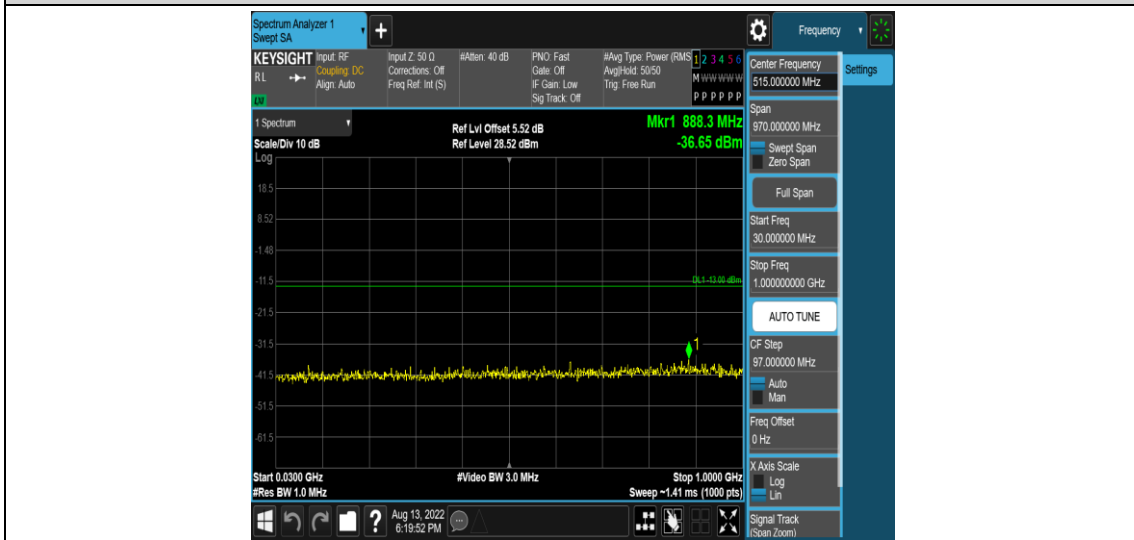

Band66-1.4MHz-QPSK-131979-1RB#0-Range2:0.15~30MHz

Band66-1.4MHz-QPSK-131979-1RB#0-Range3:30~100MHz