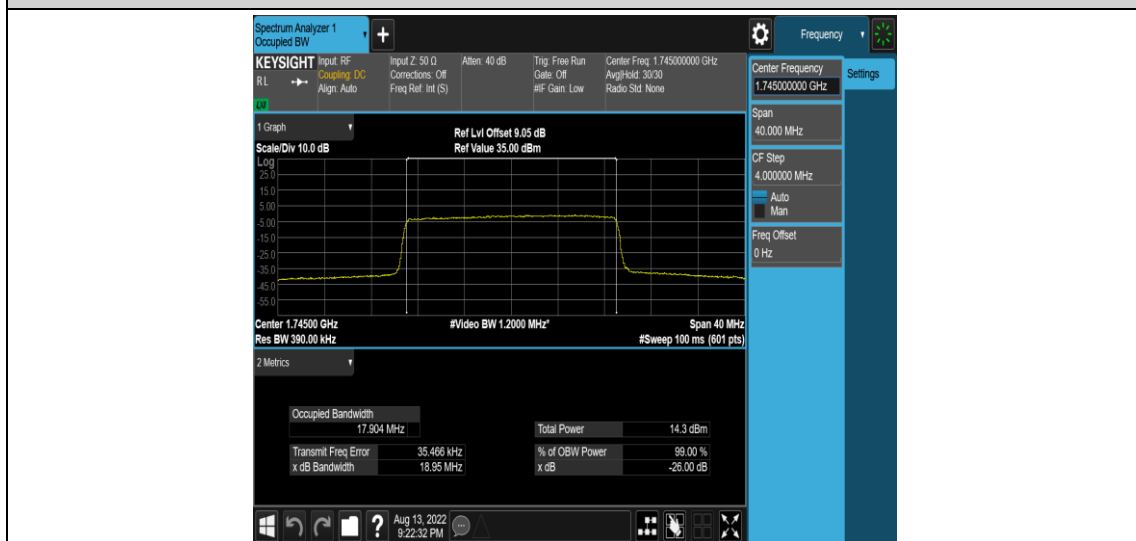

Band66-20MHz-16QAM-132322-100RB#0