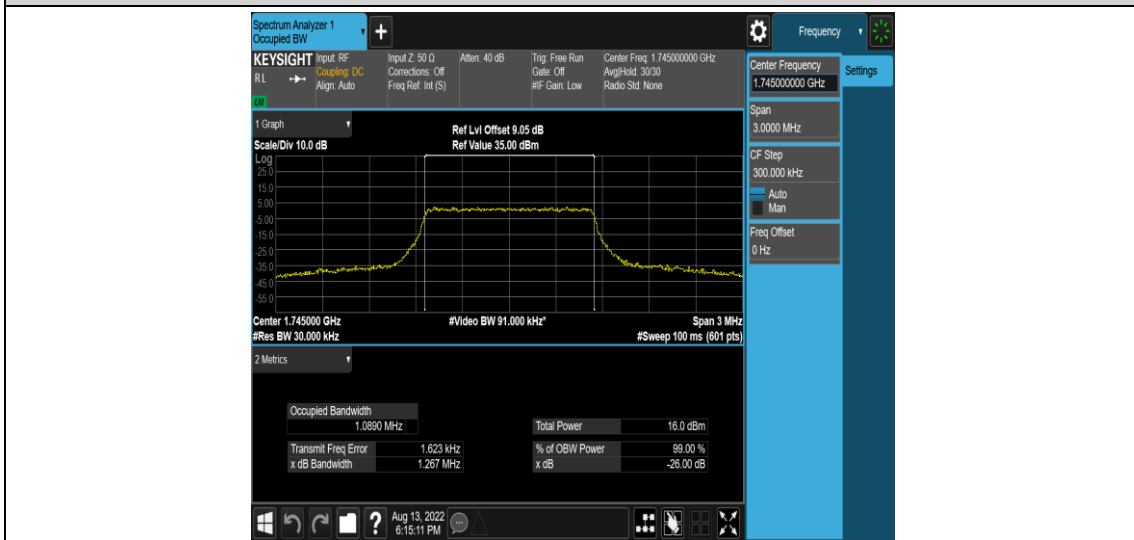

Band66-1.4MHz-16QAM-132322-6RB#0