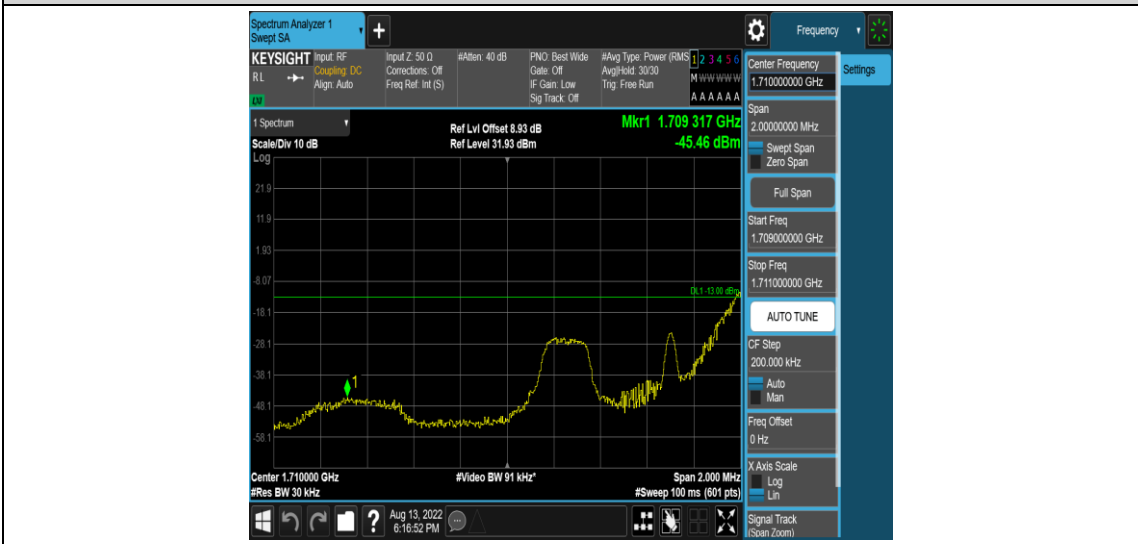

Test Graphs

Band66-1.4MHz-QPSK-131979-1RB#0

Band66-1.4MHz-QPSK-131979-1RB#5

Band66-1.4MHz-QPSK-131979-6RB#0

Band66-1.4MHz-QPSK-132665-1RB#0

Band66-1.4MHz-QPSK-132665-1RB#5

Band66-1.4MHz-QPSK-132665-6RB#0

Band66-1.4MHz-16QAM-131979-1RB#0