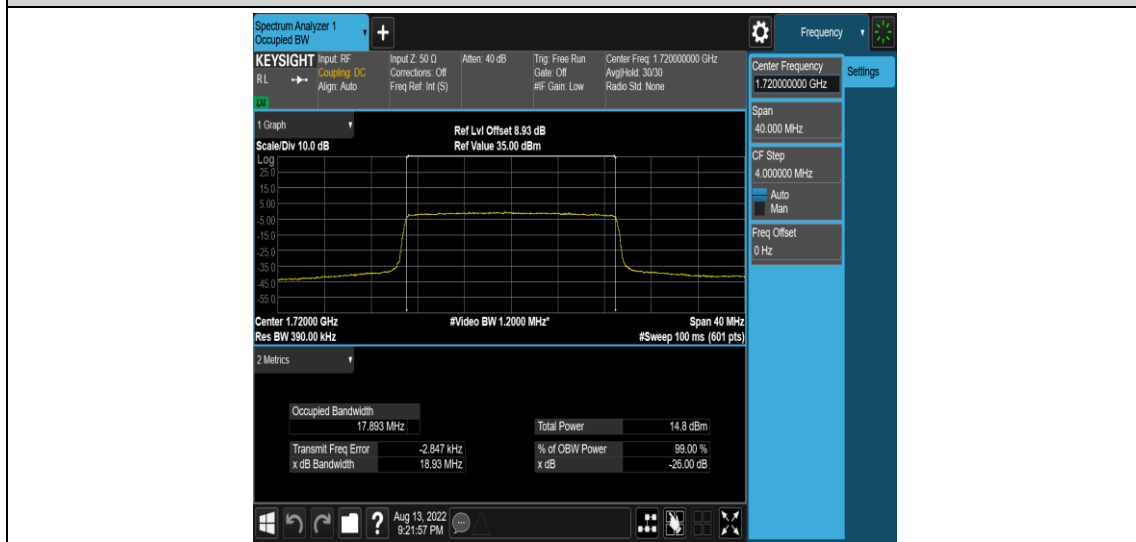

Band66-15MHz-QPSK-132047-75RB#0

Band66-15MHz-QPSK-132322-75RB#0

Band66-15MHz-QPSK-132597-75RB#0

Band66-15MHz-16QAM-132047-75RB#0

Band66-15MHz-16QAM-132322-75RB#0

Band66-15MHz-16QAM-132597-75RB#0

Band66-20MHz-QPSK-132072-100RB#0