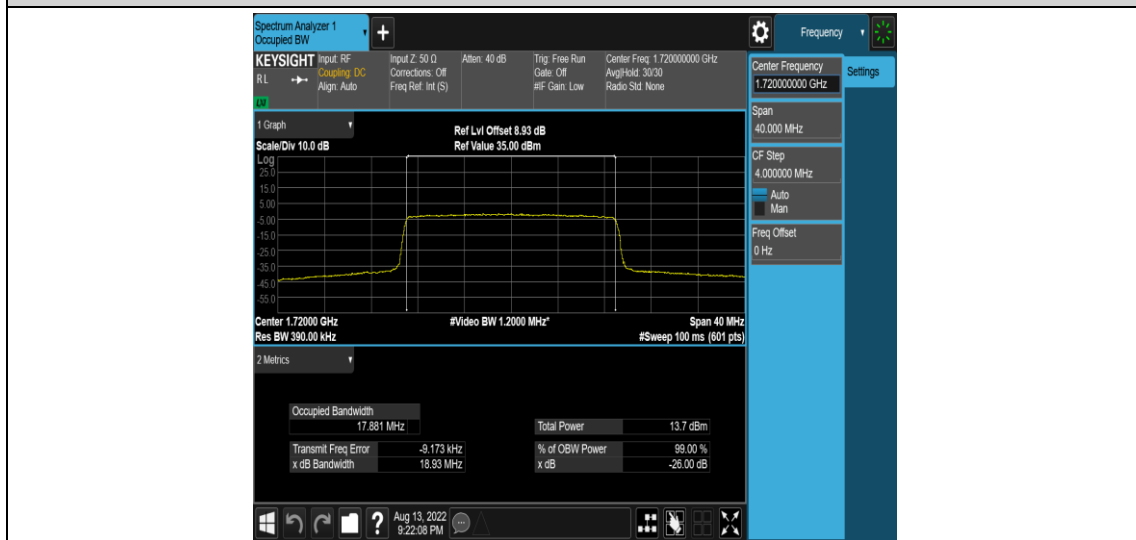

Band66-20MHz-16QAM-132072-100RB#0