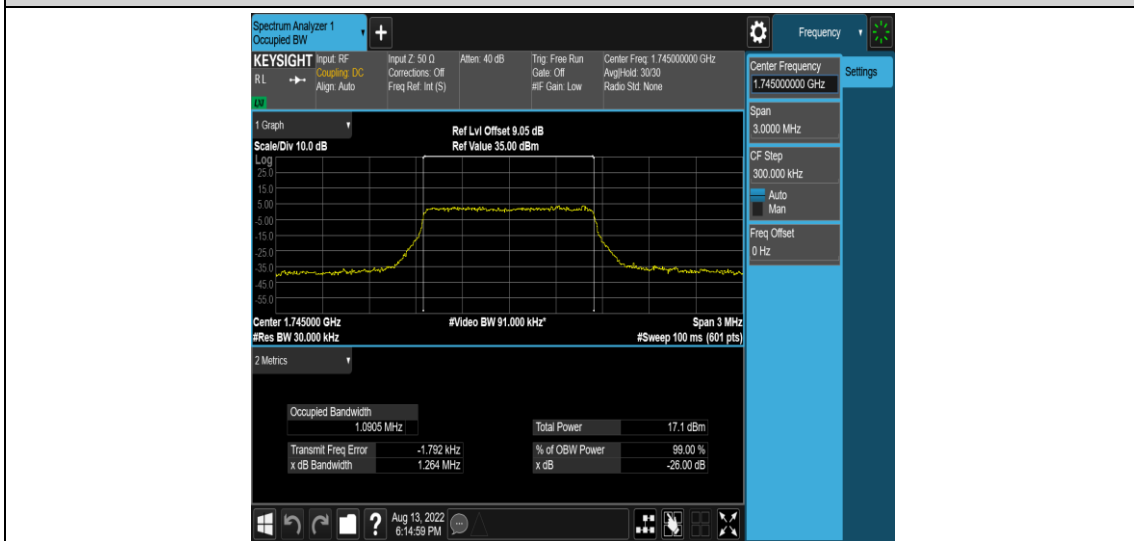

Band66-1.4MHz-QPSK-132322-6RB#0