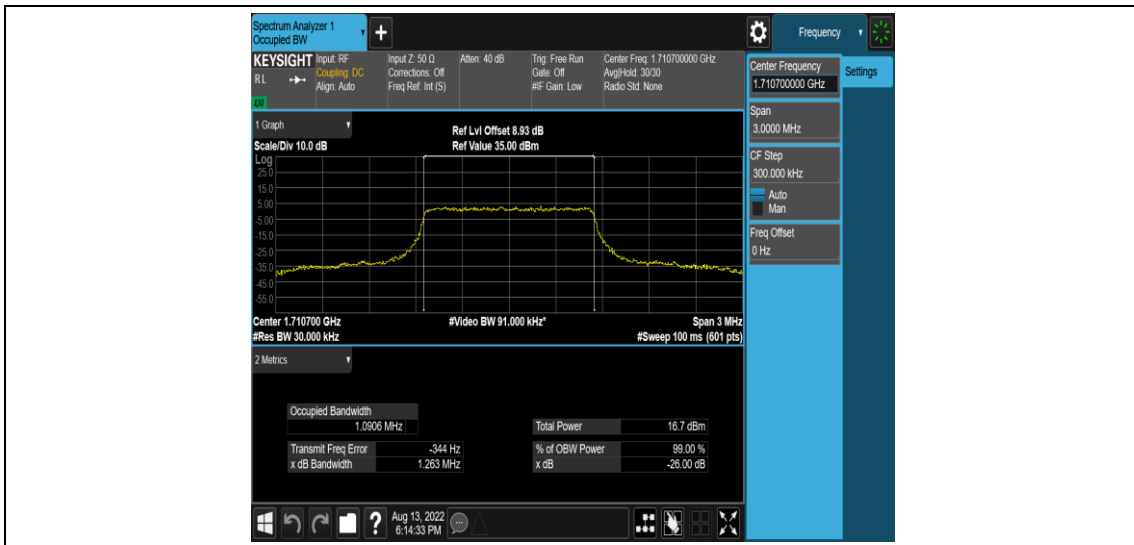

Test Graphs

Band66-1.4MHz-QPSK-131979-6RB#0