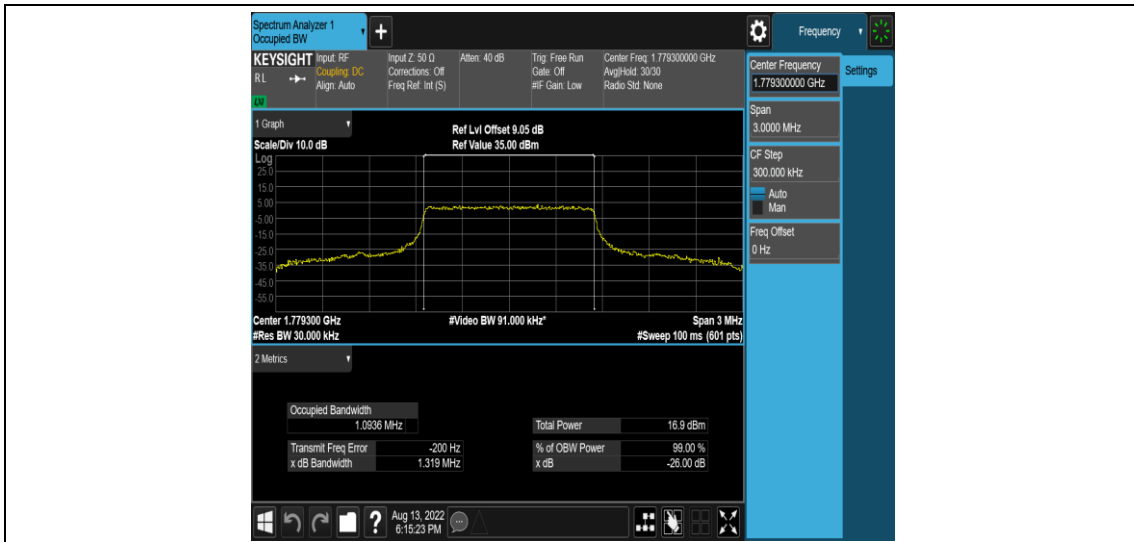

Band66	20MHz	16QAM	132322	100RB#0	17.904	18.95	PASS
Band66	20MHz	16QAM	132572	100RB#0	17.933	18.97	PASS

Test Graphs

Band66-1.4MHz-QPSK-131979-6RB#0

Band66-1.4MHz-QPSK-132322-6RB#0

Band66-1.4MHz-QPSK-132665-6RB#0