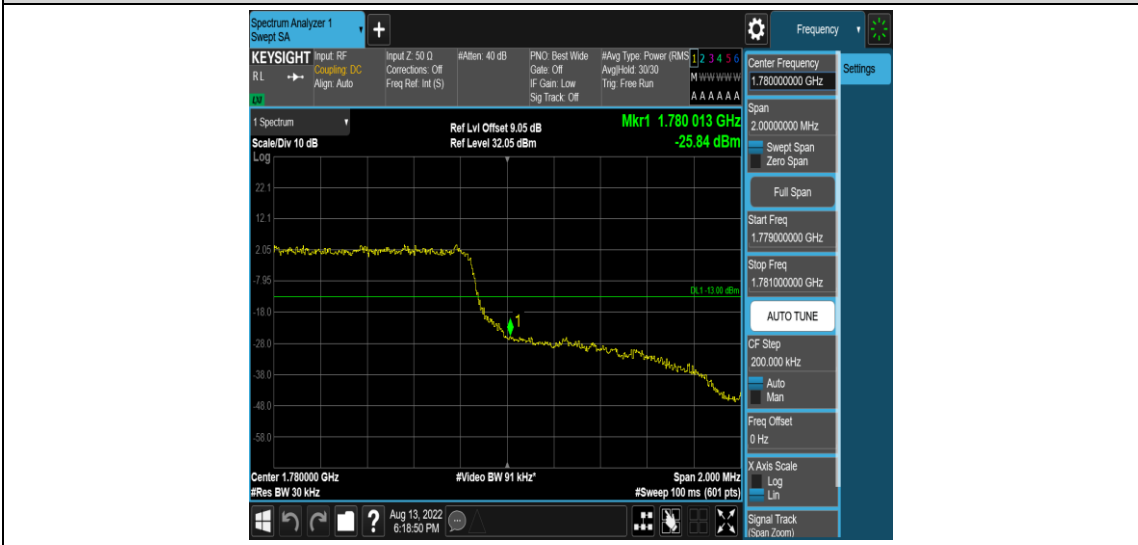

Test Graphs

Band66-1.4MHz-QPSK-131979-1RB#0

Band66-1.4MHz-QPSK-131979-1RB#5

Band66-1.4MHz-QPSK-131979-6RB#0

Band66-1.4MHz-QPSK-132665-1RB#0

Band66-1.4MHz-QPSK-132665-1RB#5

Band66-1.4MHz-QPSK-132665-6RB#0

Band66-1.4MHz-16QAM-131979-1RB#0