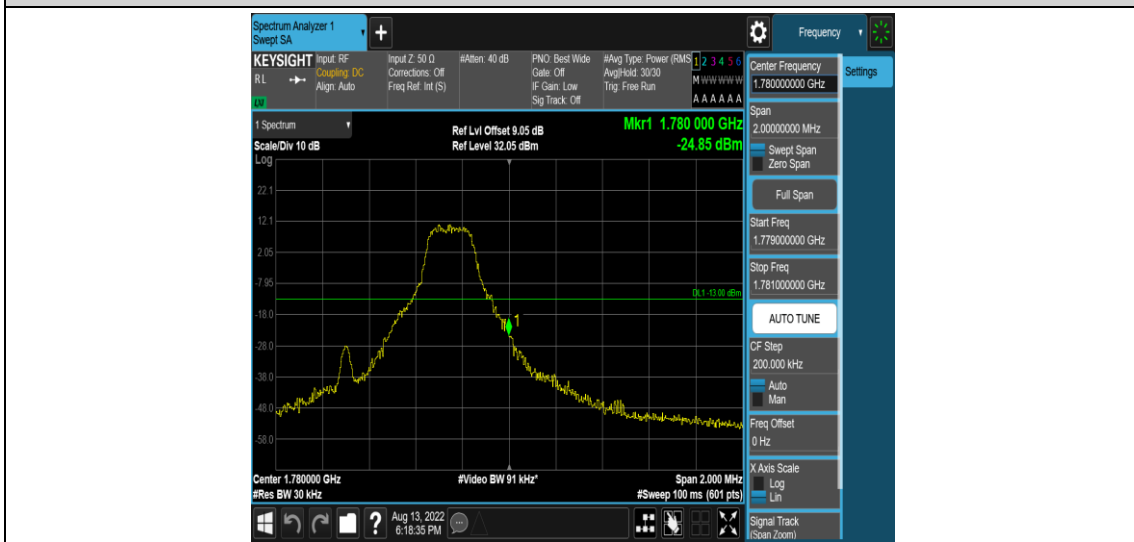

Band66-1.4MHz-16QAM-132665-1RB#5