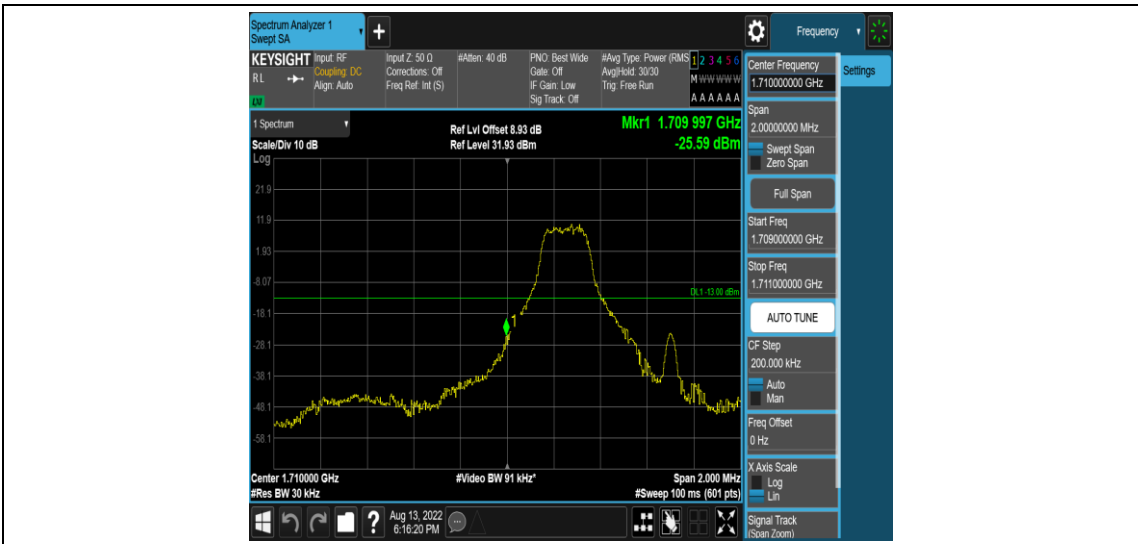

Test Graphs

Band66-1.4MHz-QPSK-131979-1RB#0

Band66-1.4MHz-QPSK-131979-1RB#5

Band66-1.4MHz-QPSK-131979-6RB#0

Band66-1.4MHz-QPSK-132665-1RB#0

Band66-1.4MHz-QPSK-132665-1RB#5

Band66-1.4MHz-QPSK-132665-6RB#0

Band66-1.4MHz-16QAM-131979-1RB#0