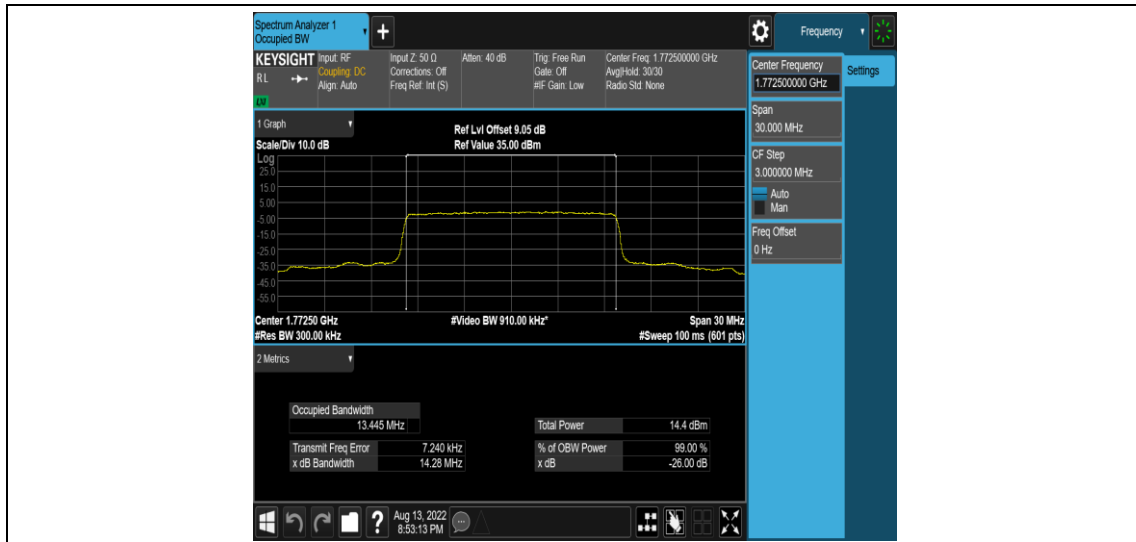

Band66-15MHz-QPSK-132047-75RB#0

Band66-15MHz-QPSK-132322-75RB#0

Band66-15MHz-QPSK-132597-75RB#0

Band66-15MHz-16QAM-132047-75RB#0

Band66-15MHz-16QAM-132322-75RB#0

Band66-15MHz-16QAM-132597-75RB#0

Band66-20MHz-QPSK-132072-100RB#0