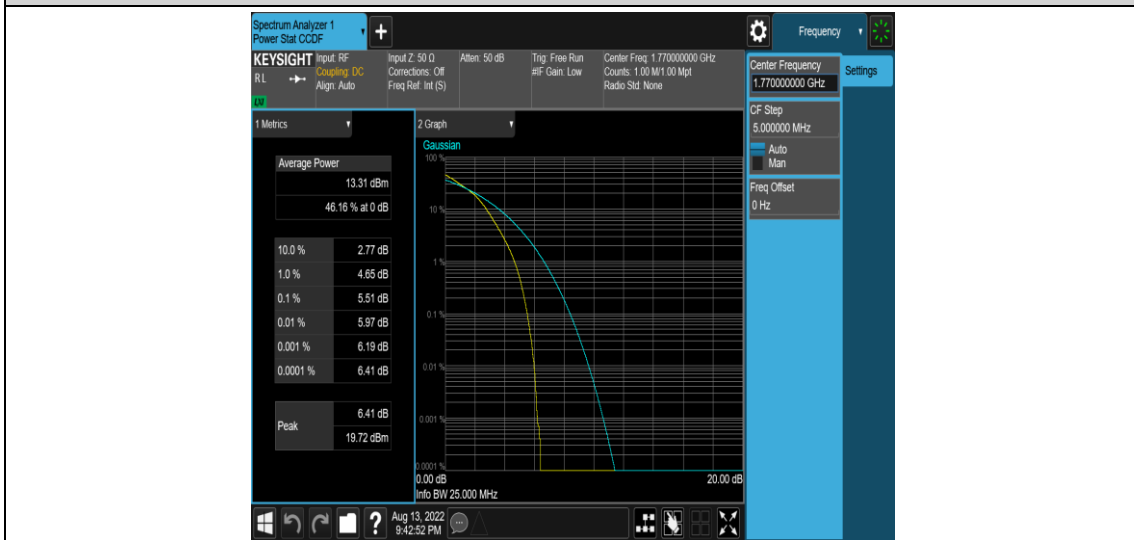

Band66-20MHz-16QAM-132572-100RB#0

Appendix C: 26dB Bandwidth and Occupied Bandwidth

Test Result

Band	Bandwidth	Modulation	Channel	RB Configuration	Occupied Bandwidth (MHz)	26dB Bandwidth (MHz)	Verdict
Band66	1.4MHz	QPSK	131979	6RB#0	1.0906	1.263	PASS
Band66	1.4MHz	QPSK	132322	6RB#0	1.0905	1.264	PASS
Band66	1.4MHz	QPSK	132665	6RB#0	1.0936	1.319	PASS
Band66	1.4MHz	16QAM	131979	6RB#0	1.0920	1.265	PASS
Band66	1.4MHz	16QAM	132322	6RB#0	1.0890	1.267	PASS
Band66	1.4MHz	16QAM	132665	6RB#0	1.0934	1.295	PASS
Band66	3MHz	QPSK	131987	15RB#0	2.6966	2.919	PASS
Band66	3MHz	QPSK	132322	15RB#0	2.6984	2.911	PASS
Band66	3MHz	QPSK	132657	15RB#0	2.7048	2.955	PASS
Band66	3MHz	16QAM	131987	15RB#0	2.6922	2.920	PASS
Band66	3MHz	16QAM	132322	15RB#0	2.6933	2.913	PASS
Band66	3MHz	16QAM	132657	15RB#0	2.6992	2.938	PASS
Band66	5MHz	QPSK	131997	25RB#0	4.5017	4.929	PASS
Band66	5MHz	QPSK	132322	25RB#0	4.4996	4.907	PASS
Band66	5MHz	QPSK	132647	25RB#0	4.5110	4.898	PASS
Band66	5MHz	16QAM	131997	25RB#0	4.5052	4.889	PASS
Band66	5MHz	16QAM	132322	25RB#0	4.5050	4.903	PASS
Band66	5MHz	16QAM	132647	25RB#0	4.5144	4.882	PASS
Band66	10MHz	QPSK	132022	50RB#0	8.9600	9.585	PASS
Band66	10MHz	QPSK	132322	50RB#0	8.9603	9.550	PASS
Band66	10MHz	QPSK	132622	50RB#0	8.9630	9.534	PASS
Band66	10MHz	16QAM	132022	50RB#0	8.9596	9.563	PASS
Band66	10MHz	16QAM	132322	50RB#0	8.9630	9.532	PASS
Band66	10MHz	16QAM	132622	50RB#0	8.9633	9.525	PASS
Band66	15MHz	QPSK	132047	75RB#0	13.438	14.35	PASS
Band66	15MHz	QPSK	132322	75RB#0	13.433	14.26	PASS
Band66	15MHz	QPSK	132597	75RB#0	13.443	14.26	PASS
Band66	15MHz	16QAM	132047	75RB#0	13.432	14.28	PASS
Band66	15MHz	16QAM	132322	75RB#0	13.423	14.23	PASS
Band66	15MHz	16QAM	132597	75RB#0	13.445	14.28	PASS
Band66	20MHz	QPSK	132072	100RB#0	17.893	18.93	PASS
Band66	20MHz	QPSK	132322	100RB#0	17.883	18.98	PASS
Band66	20MHz	QPSK	132572	100RB#0	17.901	18.98	PASS
Band66	20MHz	16QAM	132072	100RB#0	17.881	18.93	PASS