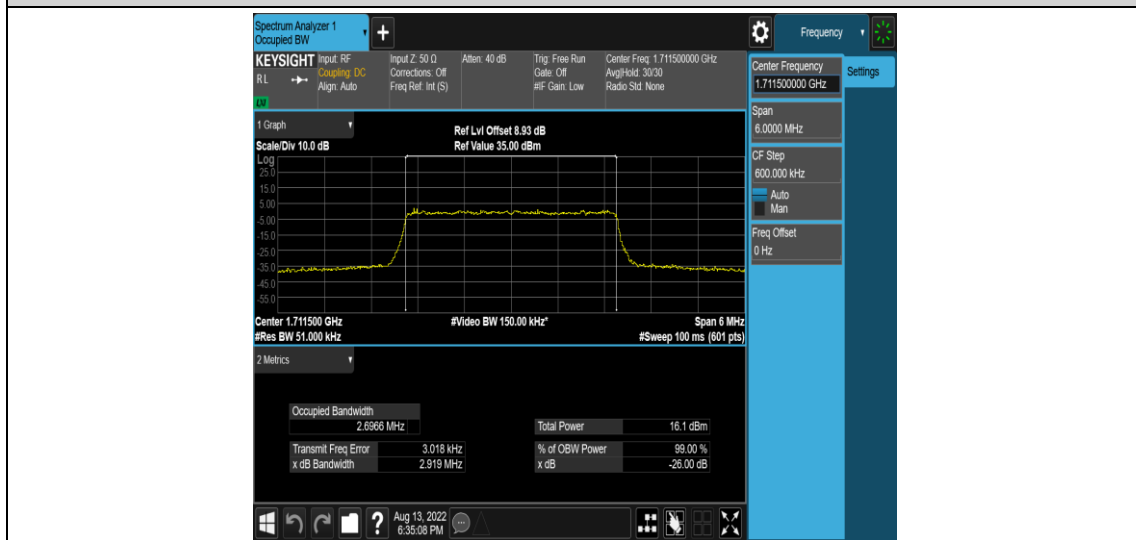

Band66-3MHz-QPSK-131987-15RB#0