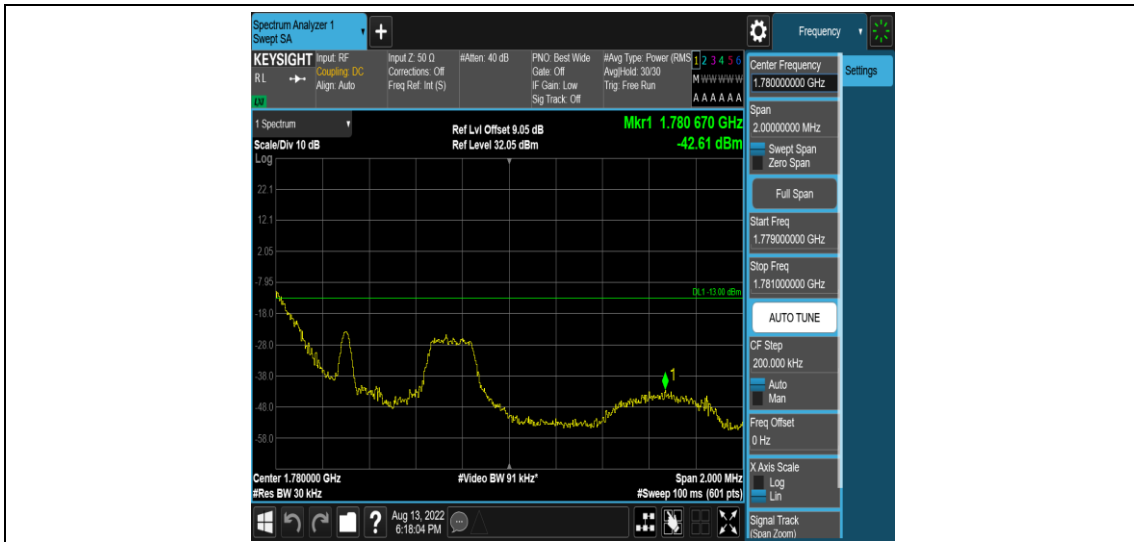

Band66-1.4MHz-16QAM-132665-1RB#0