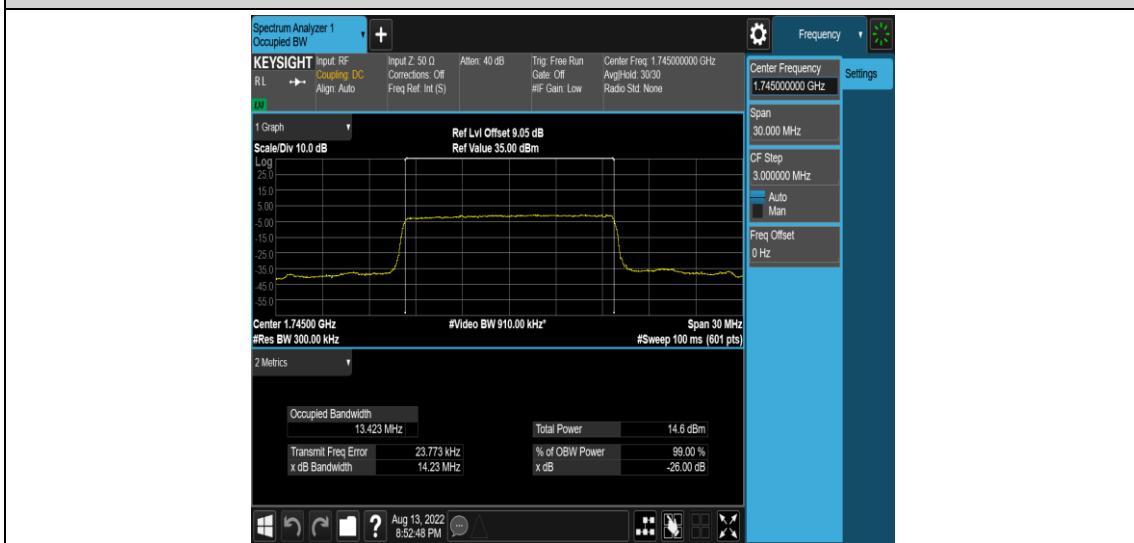

Band66-15MHz-QPSK-132047-75RB#0

Band66-15MHz-QPSK-132322-75RB#0

Band66-15MHz-QPSK-132597-75RB#0

Band66-15MHz-16QAM-132047-75RB#0

Band66-15MHz-16QAM-132322-75RB#0

Band66-15MHz-16QAM-132597-75RB#0

Band66-20MHz-QPSK-132072-100RB#0