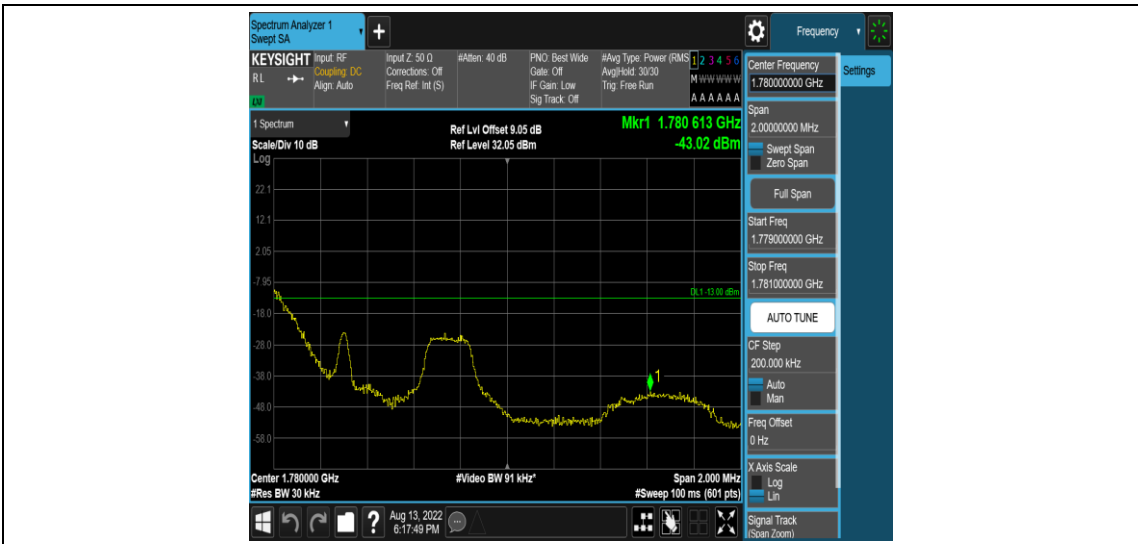

Test Graphs

Band66-1.4MHz-QPSK-131979-1RB#0

Band66-1.4MHz-QPSK-131979-1RB#5

Band66-1.4MHz-QPSK-131979-6RB#0

Band66-1.4MHz-QPSK-132665-1RB#0

Band66-1.4MHz-QPSK-132665-1RB#5

Band66-1.4MHz-QPSK-132665-6RB#0

Band66-1.4MHz-16QAM-131979-1RB#0