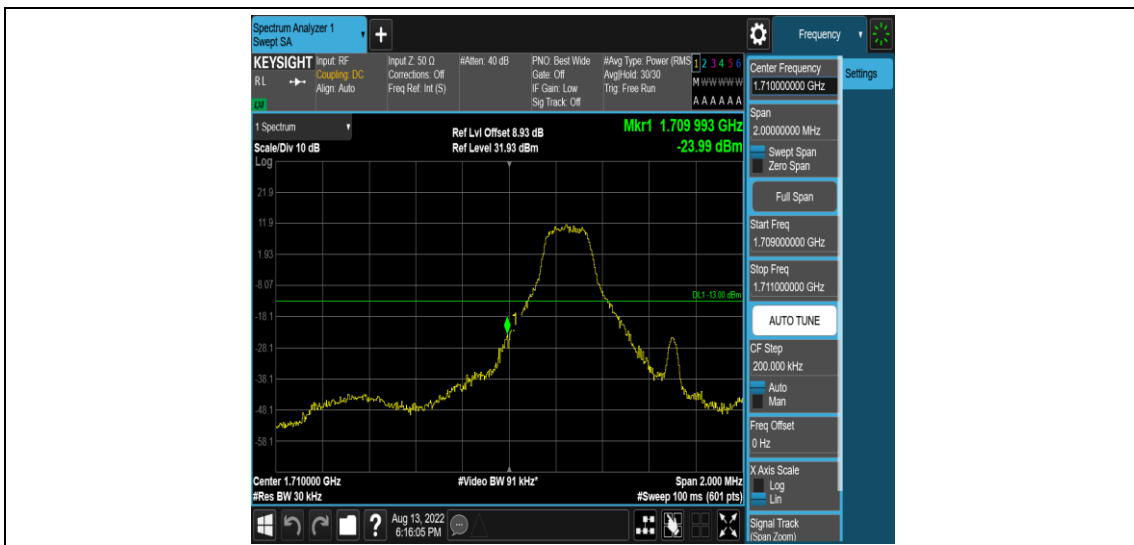

Test Graphs

Band66-1.4MHz-QPSK-131979-1RB#0