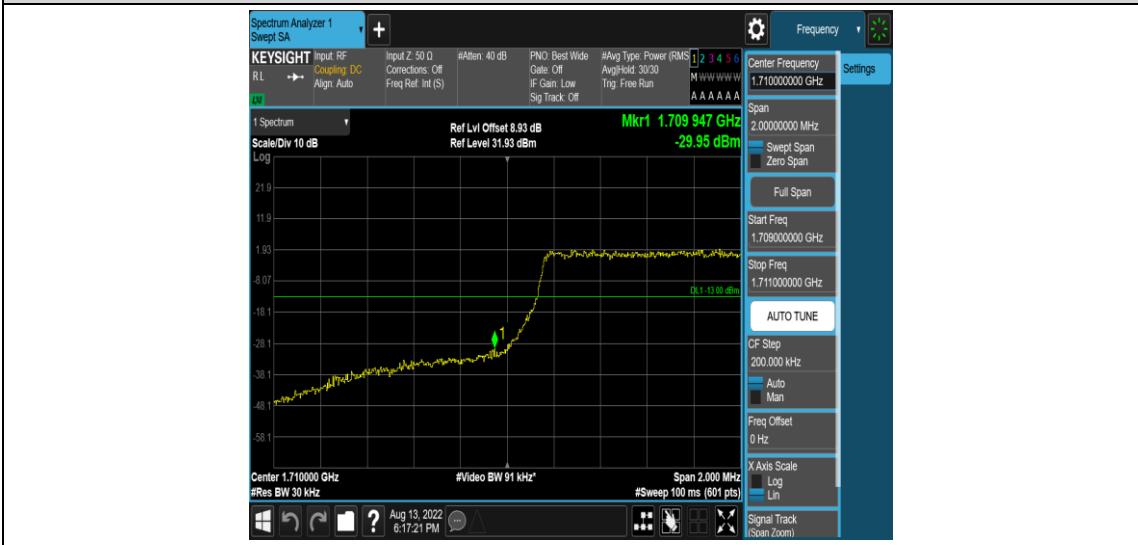

Band66-1.4MHz-16QAM-131979-6RB#0