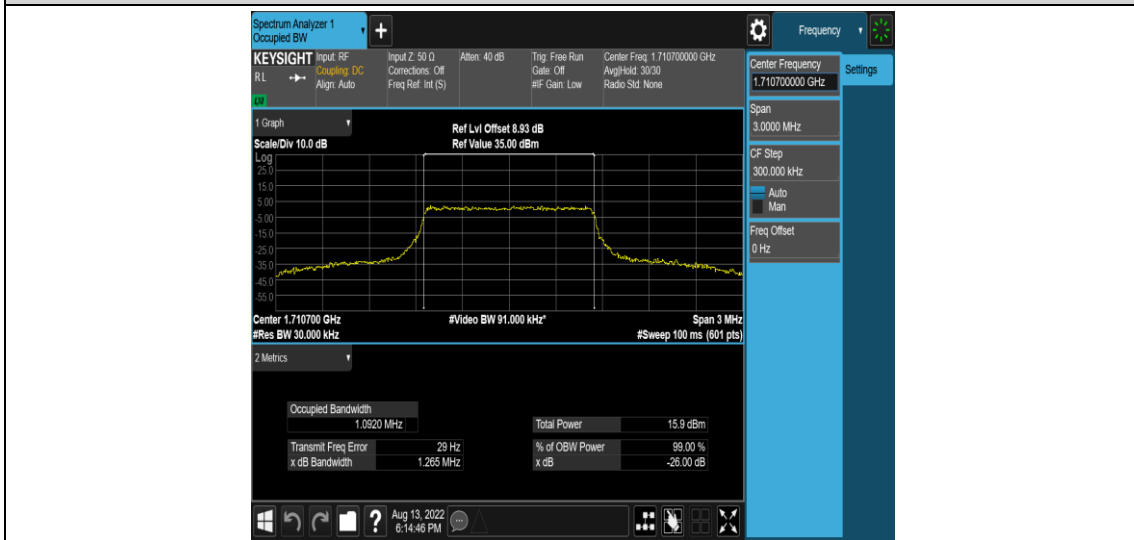

Band66	20MHz	16QAM	132322	100RB#0	17.904	18.95	PASS
Band66	20MHz	16QAM	132572	100RB#0	17.933	18.97	PASS

Test Graphs

Band66-1.4MHz-QPSK-131979-6RB#0

Band66-1.4MHz-QPSK-132322-6RB#0

Band66-1.4MHz-QPSK-132665-6RB#0