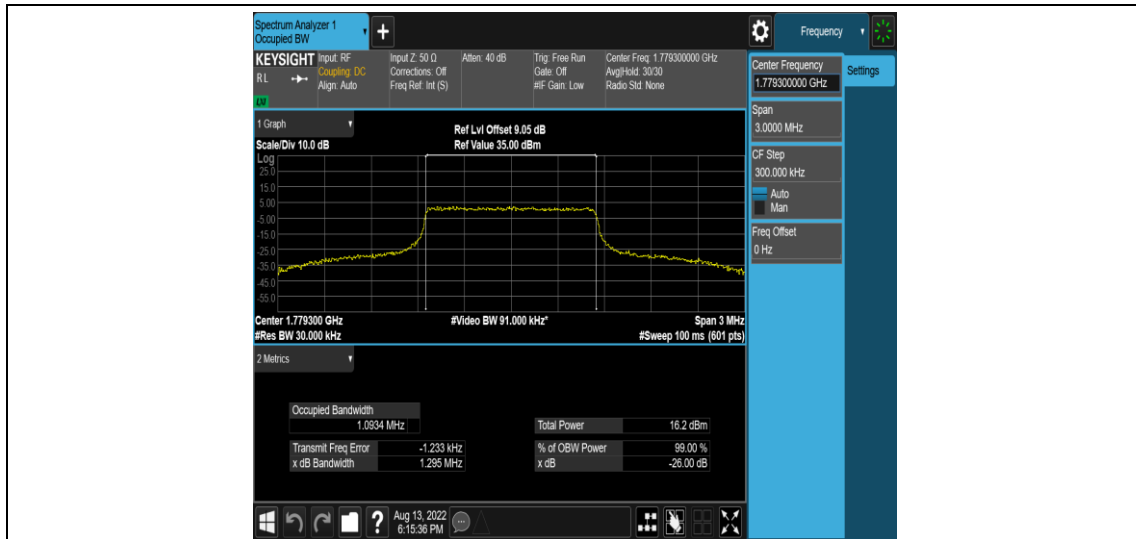

Band66-1.4MHz-16QAM-132665-6RB#0