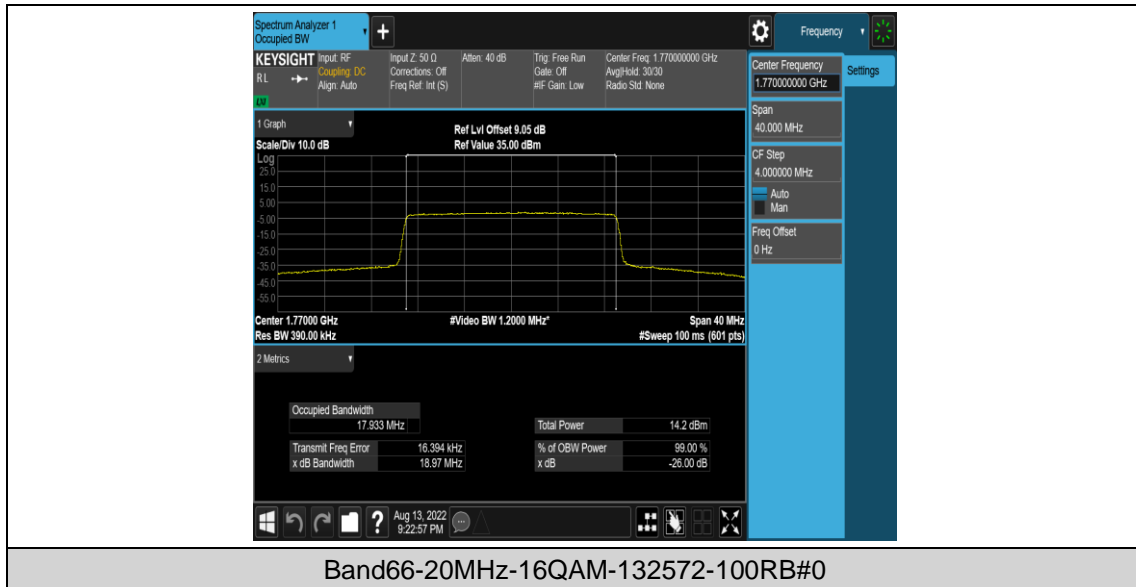

Band66-20MHz-QPSK-132322-100RB#0

Band66-20MHz-QPSK-132572-100RB#0

Band66-20MHz-16QAM-132072-100RB#0

Band66-20MHz-16QAM-132322-100RB#0

Appendix D: Band Edge

Test Result

Band	Bandwidth	Modulation	Channel	RB Configuration	Result(dBm)	Verdict
Band66	1.4MHz	QPSK	131979	1RB#0	-23.99	PASS
Band66	1.4MHz	QPSK	131979	1RB#5	-43.69	PASS
Band66	1.4MHz	QPSK	131979	6RB#0	-28.19	PASS
Band66	1.4MHz	QPSK	132665	1RB#0	-43.02	PASS
Band66	1.4MHz	QPSK	132665	1RB#5	-22.85	PASS
Band66	1.4MHz	QPSK	132665	6RB#0	-25.84	PASS
Band66	1.4MHz	16QAM	131979	1RB#0	-25.59	PASS
Band66	1.4MHz	16QAM	131979	1RB#5	-45.46	PASS
Band66	1.4MHz	16QAM	131979	6RB#0	-29.95	PASS
Band66	1.4MHz	16QAM	132665	1RB#0	-42.61	PASS
Band66	1.4MHz	16QAM	132665	1RB#5	-24.85	PASS
Band66	1.4MHz	16QAM	132665	6RB#0	-25.80	PASS
Band66	3MHz	QPSK	131987	1RB#0	-20.55	PASS
Band66	3MHz	QPSK	131987	1RB#14	-47.78	PASS
Band66	3MHz	QPSK	131987	15RB#0	-27.78	PASS
Band66	3MHz	QPSK	132657	1RB#0	-48.12	PASS
Band66	3MHz	QPSK	132657	1RB#14	-17.98	PASS
Band66	3MHz	QPSK	132657	15RB#0	-27.08	PASS
Band66	3MHz	16QAM	131987	1RB#0	-21.21	PASS
Band66	3MHz	16QAM	131987	1RB#14	-48.62	PASS
Band66	3MHz	16QAM	131987	15RB#0	-30.04	PASS
Band66	3MHz	16QAM	132657	1RB#0	-48.44	PASS
Band66	3MHz	16QAM	132657	1RB#14	-21.17	PASS
Band66	3MHz	16QAM	132657	15RB#0	-28.73	PASS
Band66	5MHz	QPSK	131997	1RB#0	-22.95	PASS
Band66	5MHz	QPSK	131997	1RB#24	-50.41	PASS
Band66	5MHz	QPSK	131997	25RB#0	-27.52	PASS
Band66	5MHz	QPSK	132647	1RB#0	-49.96	PASS
Band66	5MHz	QPSK	132647	1RB#24	-21.67	PASS
Band66	5MHz	QPSK	132647	25RB#0	-27.19	PASS
Band66	5MHz	16QAM	131997	1RB#0	-23.74	PASS
Band66	5MHz	16QAM	131997	1RB#24	-51.25	PASS
Band66	5MHz	16QAM	131997	25RB#0	-29.41	PASS
Band66	5MHz	16QAM	132647	1RB#0	-50.70	PASS
Band66	5MHz	16QAM	132647	1RB#24	-22.99	PASS