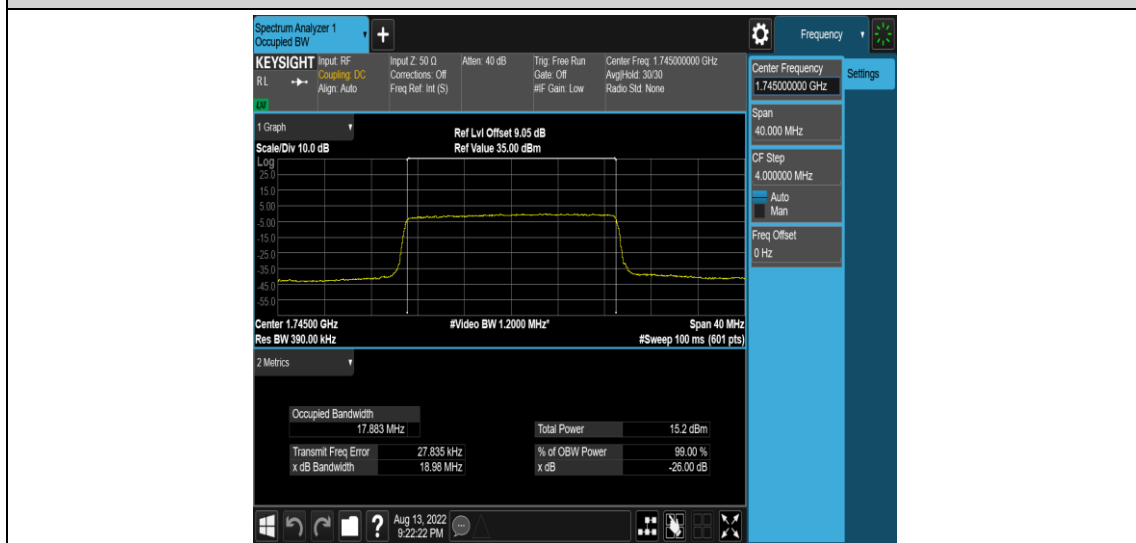

Band66-15MHz-QPSK-132047-75RB#0

Band66-15MHz-QPSK-132322-75RB#0

Band66-15MHz-QPSK-132597-75RB#0

Band66-15MHz-16QAM-132047-75RB#0

Band66-15MHz-16QAM-132322-75RB#0

Band66-15MHz-16QAM-132597-75RB#0

Band66-20MHz-QPSK-132072-100RB#0