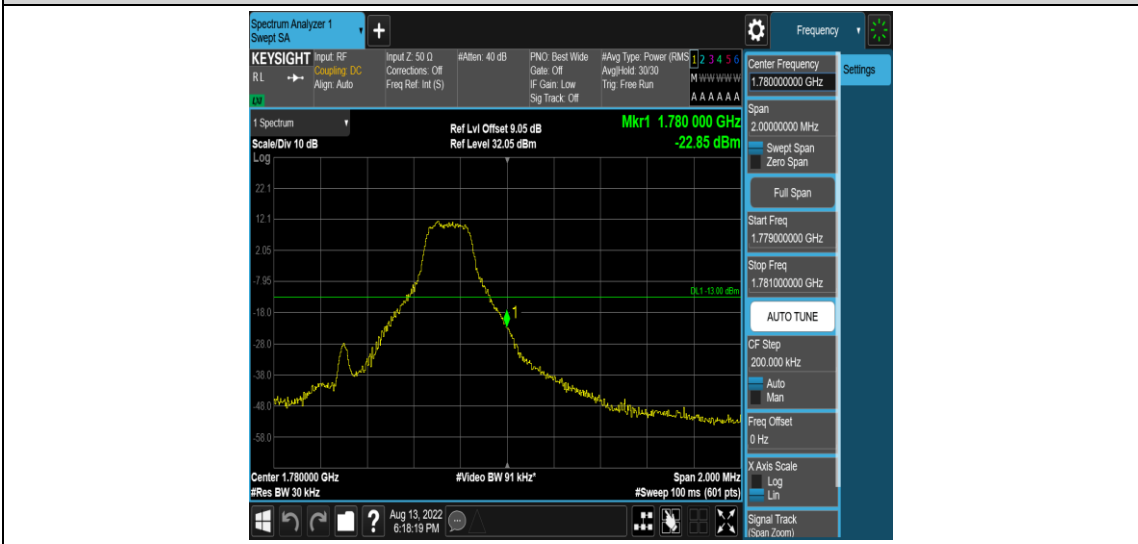

Test Graphs

Band66-1.4MHz-QPSK-131979-1RB#0

Band66-1.4MHz-QPSK-131979-1RB#5

Band66-1.4MHz-QPSK-131979-6RB#0

Band66-1.4MHz-QPSK-132665-1RB#0

Band66-1.4MHz-QPSK-132665-1RB#5

Band66-1.4MHz-QPSK-132665-6RB#0

Band66-1.4MHz-16QAM-131979-1RB#0