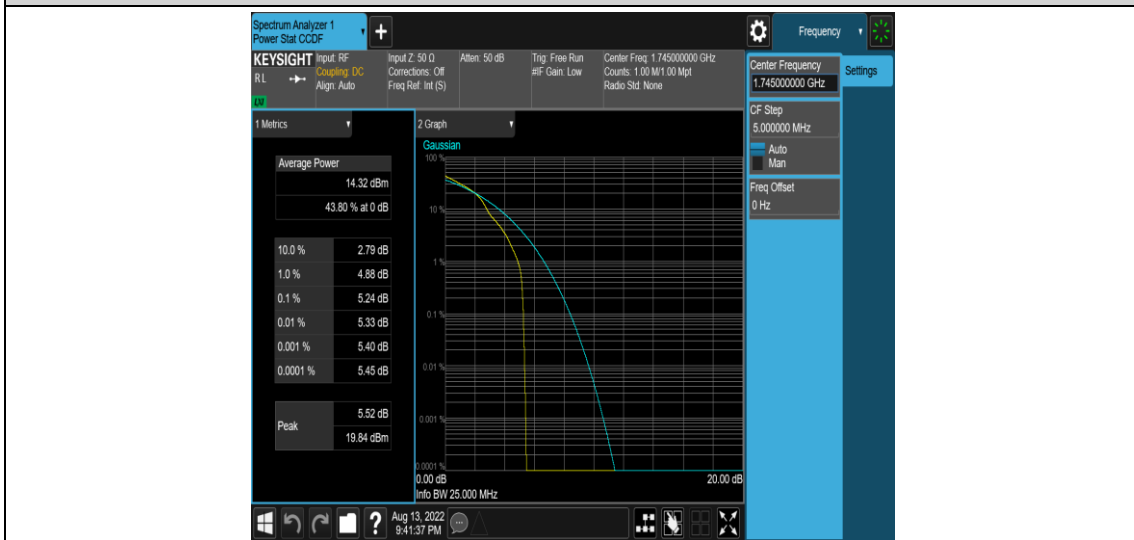

Band66-20MHz-16QAM-132322-1RB#0