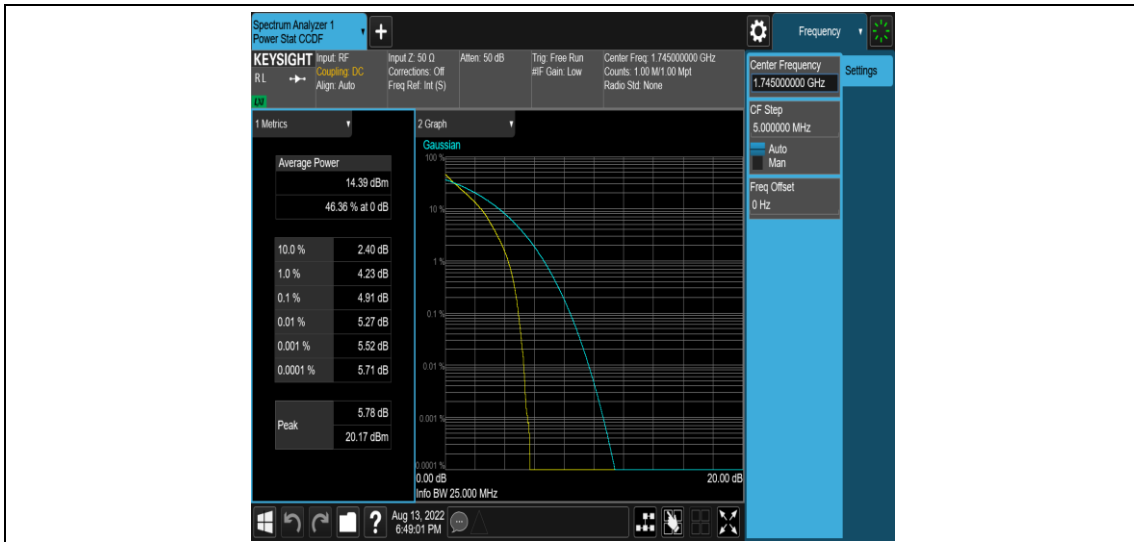

Band66-3MHz-QPSK-132322-15RB#0