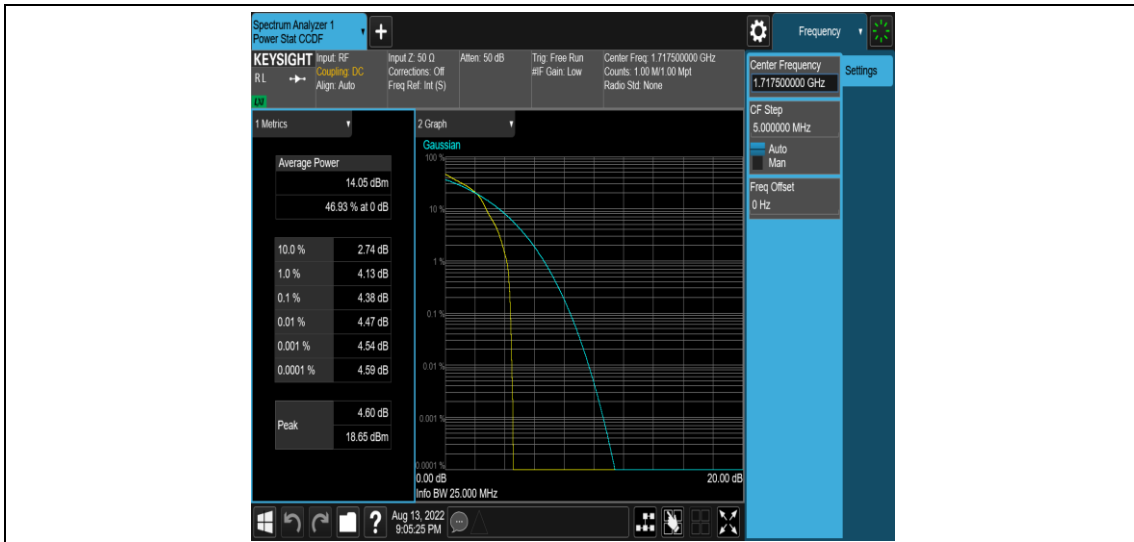

Band66-15MHz-16QAM-132047-1RB#0