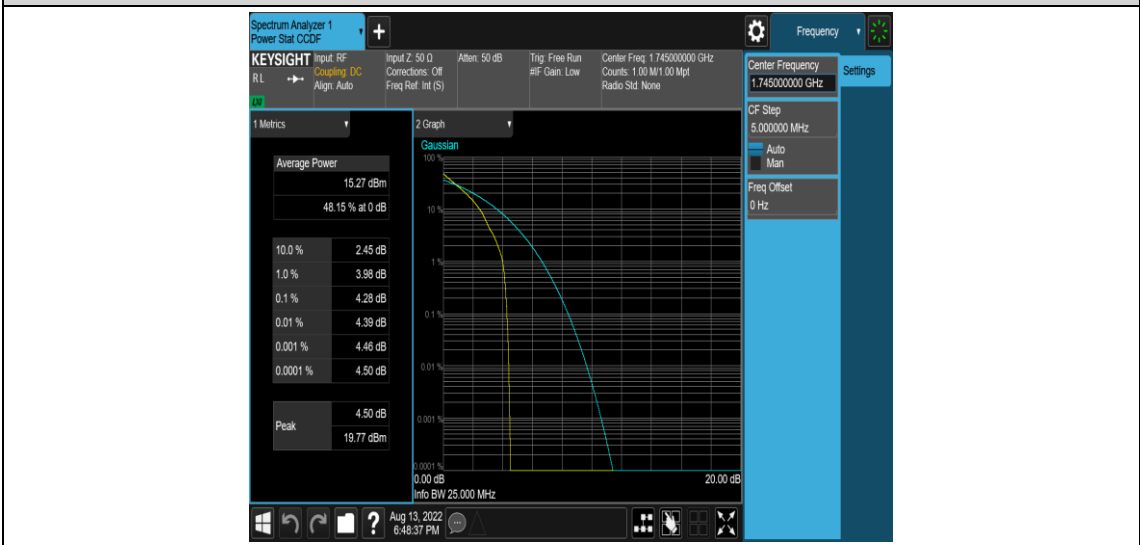

Band66-3MHz-QPSK-132322-1RB#0