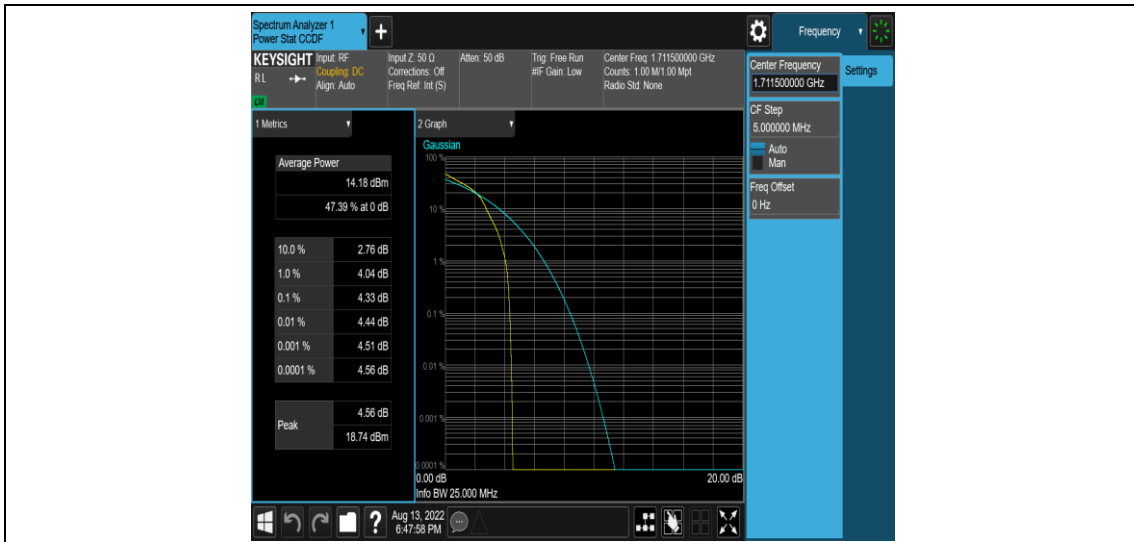

Band66-3MHz-16QAM-131987-1RB#0