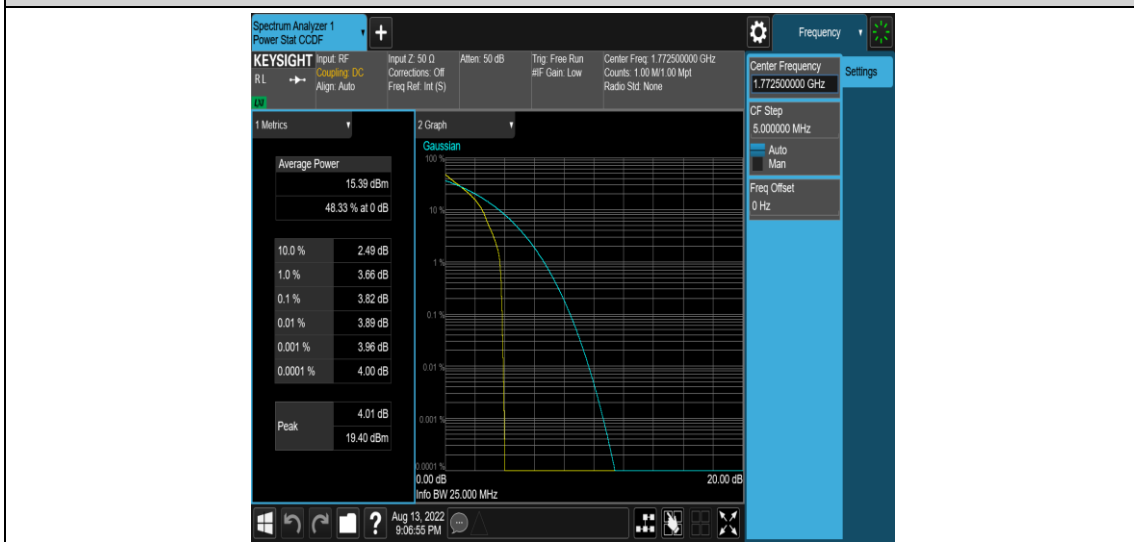

Band66-10MHz-16QAM-132322-50RB#0

Band66-10MHz-16QAM-132622-1RB#0

Band66-10MHz-16QAM-132622-50RB#0

Band66-15MHz-QPSK-132047-1RB#0

Band66-15MHz-QPSK-132047-75RB#0

Band66-15MHz-QPSK-132322-1RB#0

Band66-15MHz-QPSK-132322-75RB#0