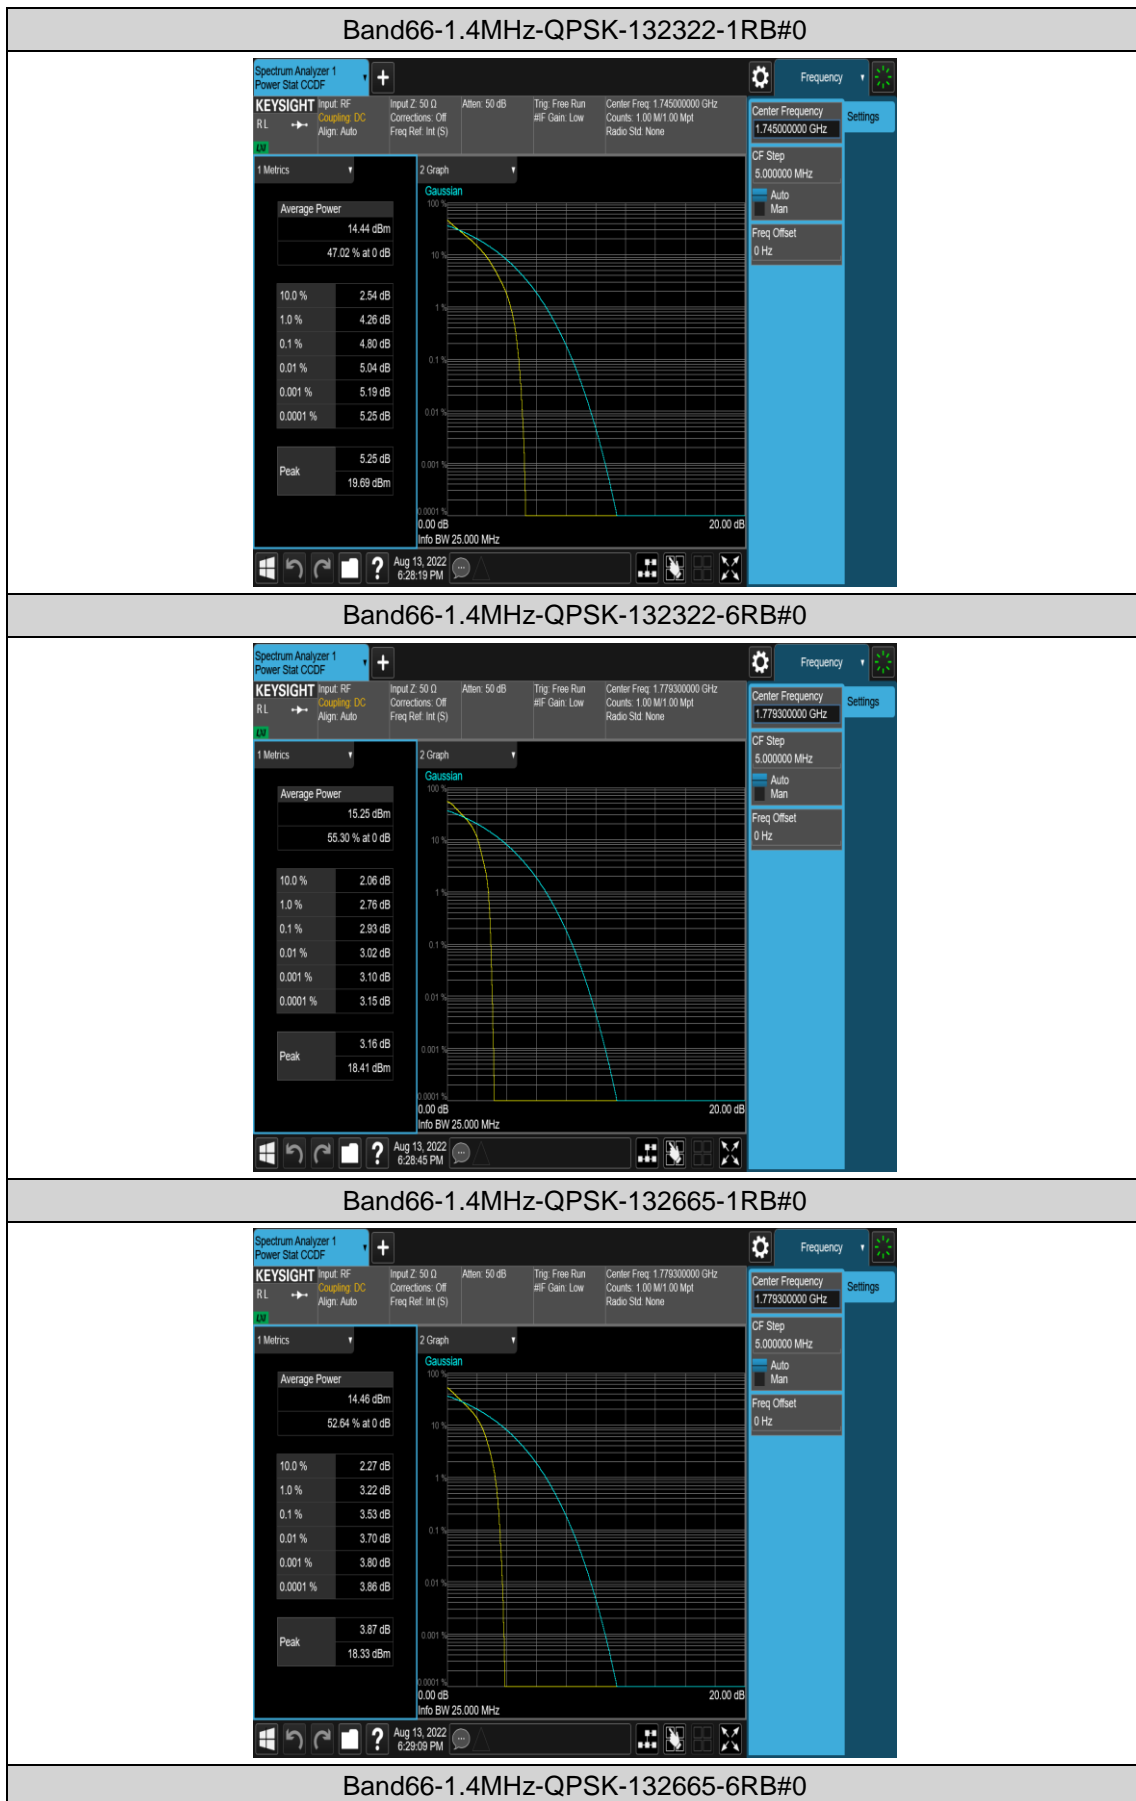

### Test Graphs

Band66-1.4MHz-QPSK-131979-1RB#0

Band66-1.4MHz-QPSK-131979-6RB#0

Band66-1.4MHz-16QAM-131979-1RB#0

Band66-1.4MHz-16QAM-131979-6RB#0

Band66-1.4MHz-16QAM-132322-1RB#0

Band66-1.4MHz-16QAM-132322-6RB#0