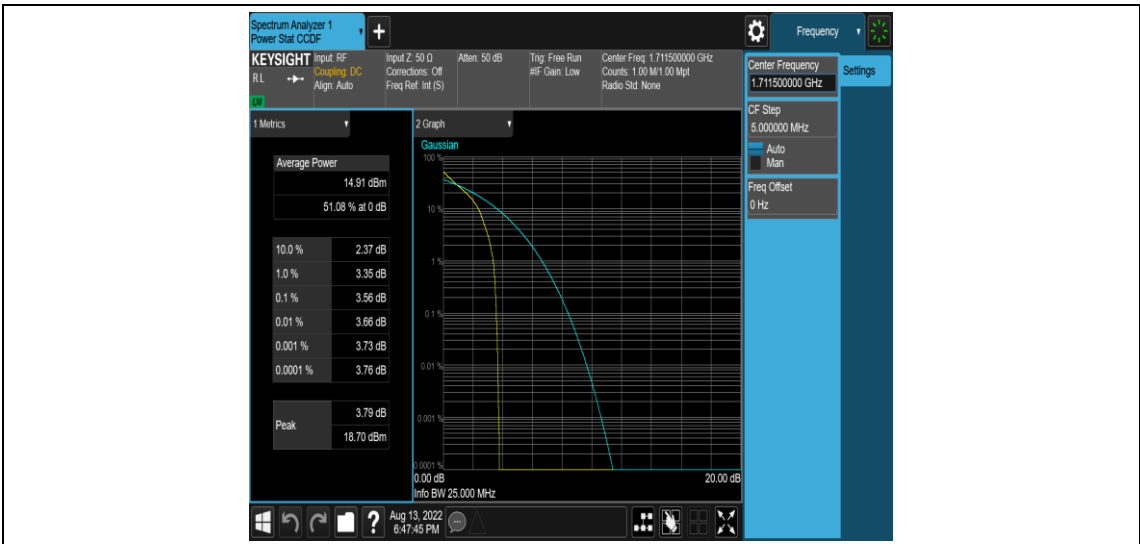

Band66-3MHz-QPSK-131987-1RB#0