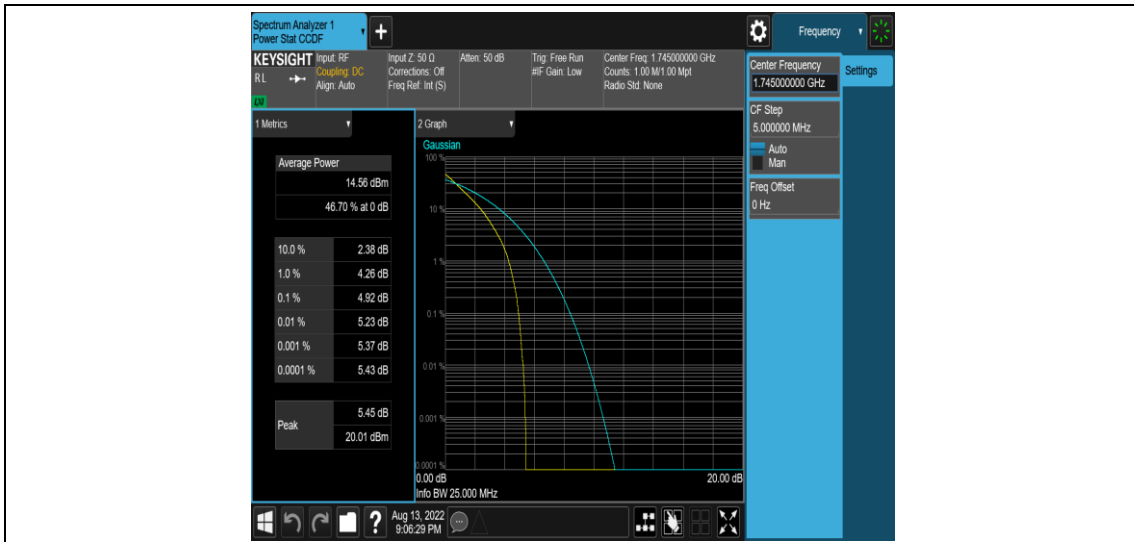

Band66-10MHz-16QAM-132322-50RB#0

Band66-10MHz-16QAM-132622-1RB#0

Band66-10MHz-16QAM-132622-50RB#0

Band66-15MHz-QPSK-132047-1RB#0

Band66-15MHz-QPSK-132047-75RB#0

Band66-15MHz-QPSK-132322-1RB#0

Band66-15MHz-QPSK-132322-75RB#0