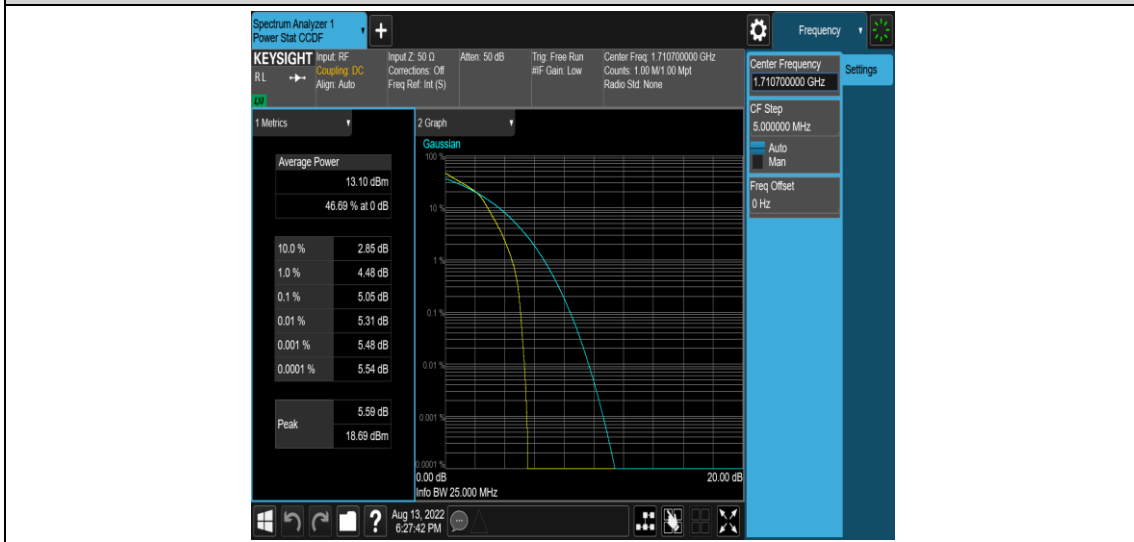

### Test Graphs

Band66-1.4MHz-QPSK-131979-1RB#0

Band66-1.4MHz-QPSK-131979-6RB#0

Band66-1.4MHz-16QAM-131979-1RB#0

Band66-1.4MHz-16QAM-131979-6RB#0

Band66-1.4MHz-16QAM-132322-1RB#0

Band66-1.4MHz-16QAM-132322-6RB#0