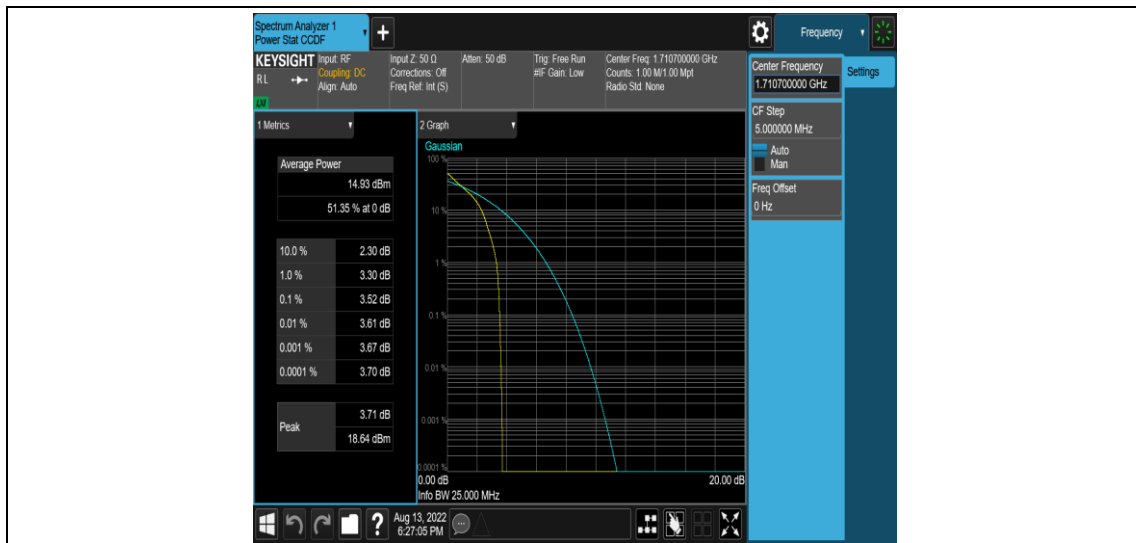

Test Graphs

Band66-1.4MHz-QPSK-131979-1RB#0