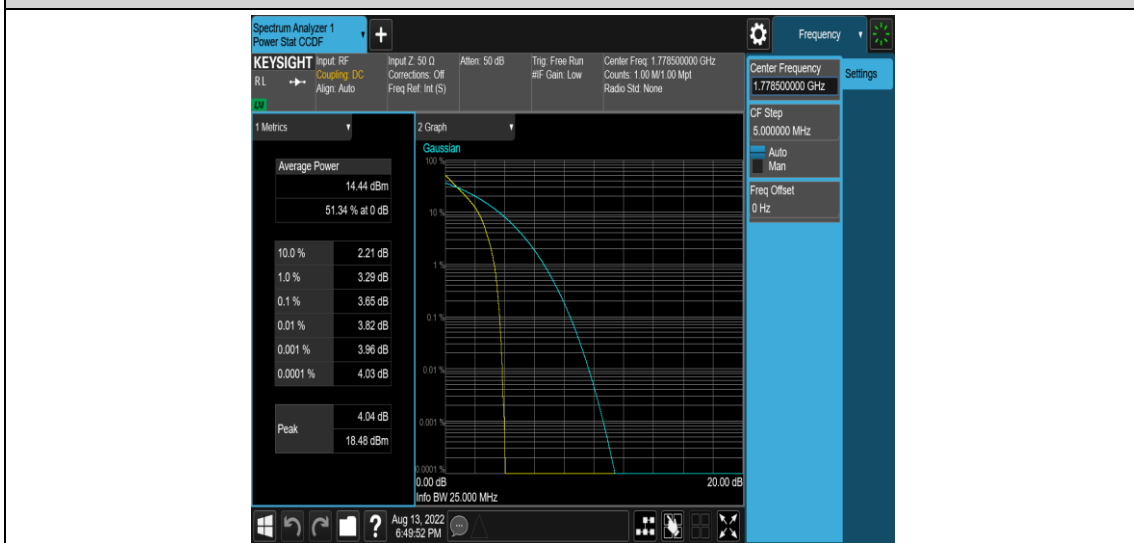

Band66-3MHz-QPSK-132657-15RB#0