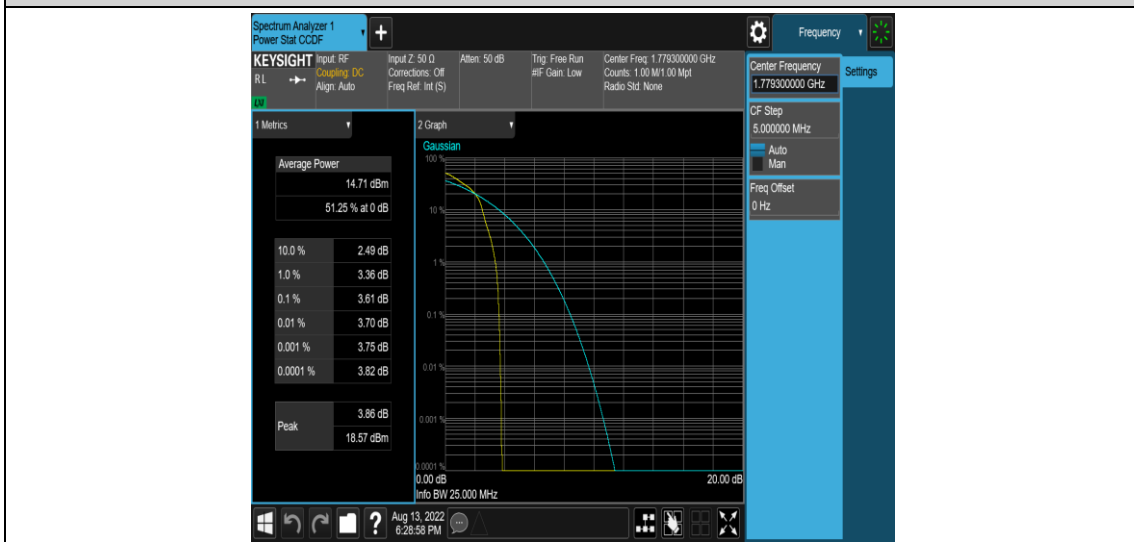

### Test Graphs

Band66-1.4MHz-QPSK-131979-1RB#0

Band66-1.4MHz-QPSK-131979-6RB#0

Band66-1.4MHz-16QAM-131979-1RB#0

Band66-1.4MHz-16QAM-131979-6RB#0

Band66-1.4MHz-16QAM-132322-1RB#0

Band66-1.4MHz-16QAM-132322-6RB#0