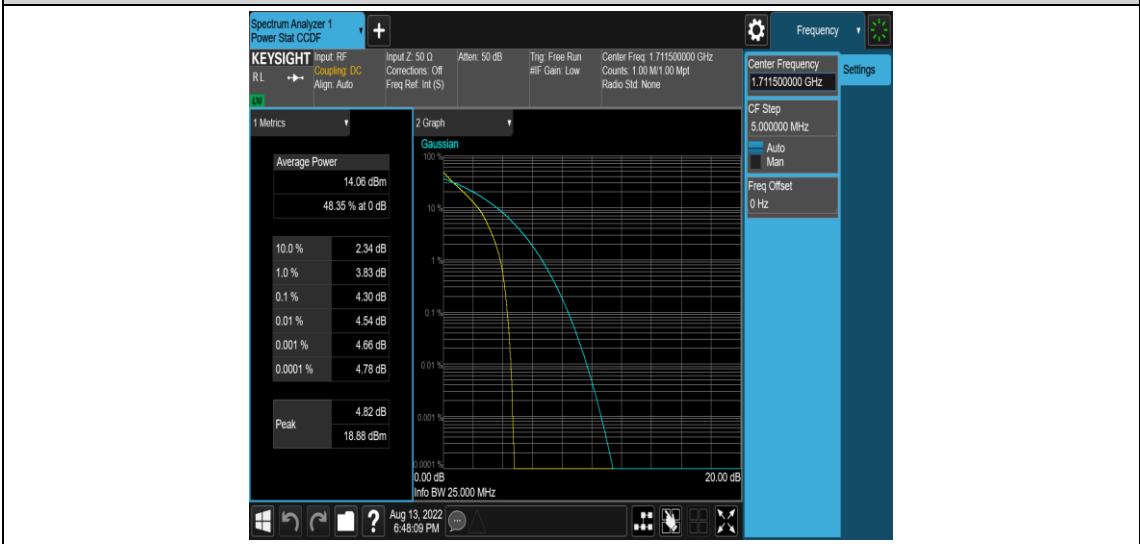

Band66-3MHz-QPSK-131987-15RB#0