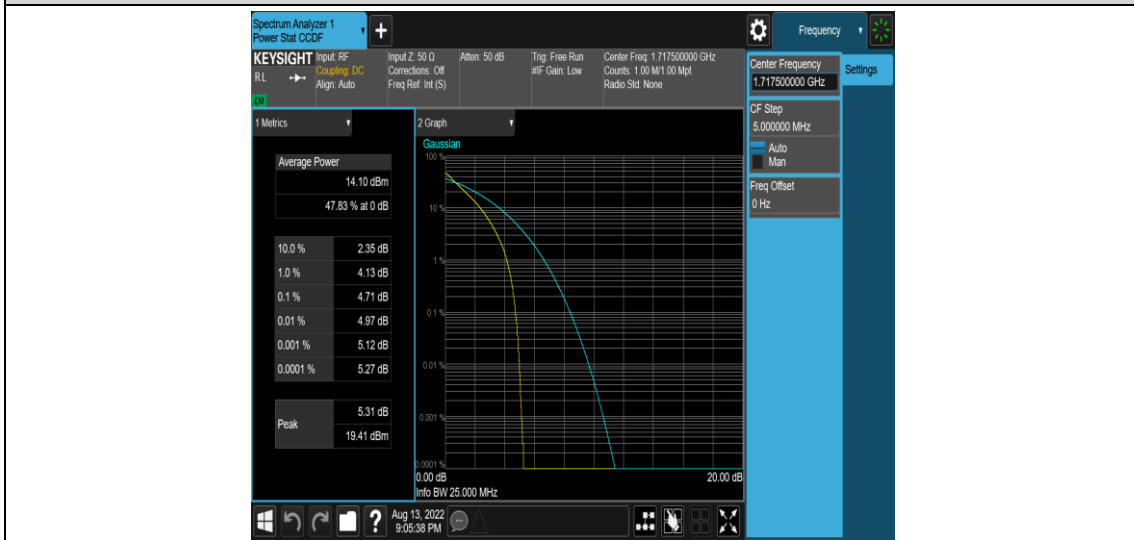

Band66-10MHz-16QAM-132322-50RB#0

Band66-10MHz-16QAM-132622-1RB#0

Band66-10MHz-16QAM-132622-50RB#0

Band66-15MHz-QPSK-132047-1RB#0

Band66-15MHz-QPSK-132047-75RB#0

Band66-15MHz-QPSK-132322-1RB#0

Band66-15MHz-QPSK-132322-75RB#0