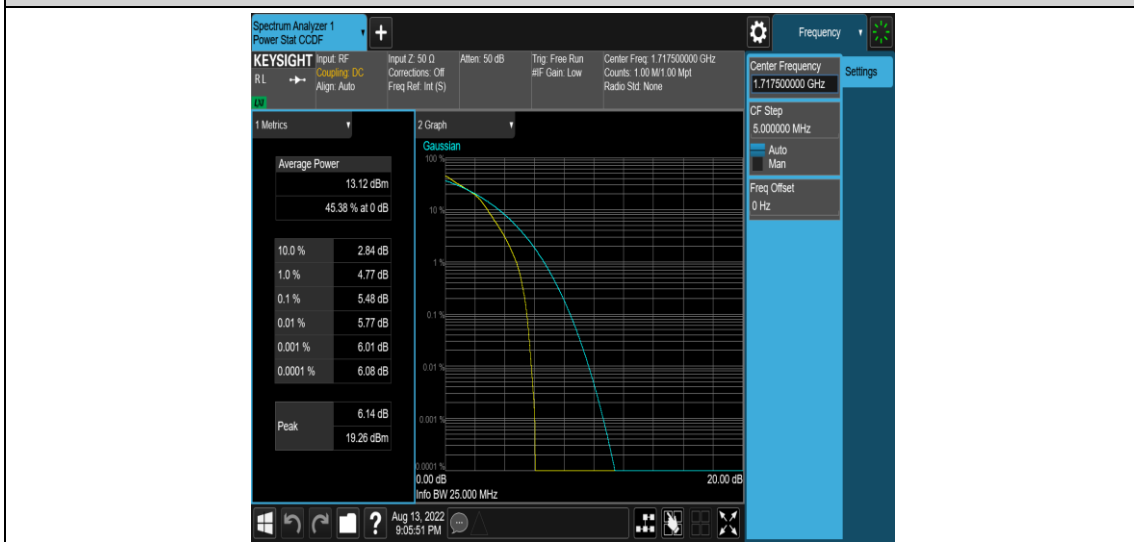

Band66-15MHz-16QAM-132047-75RB#0