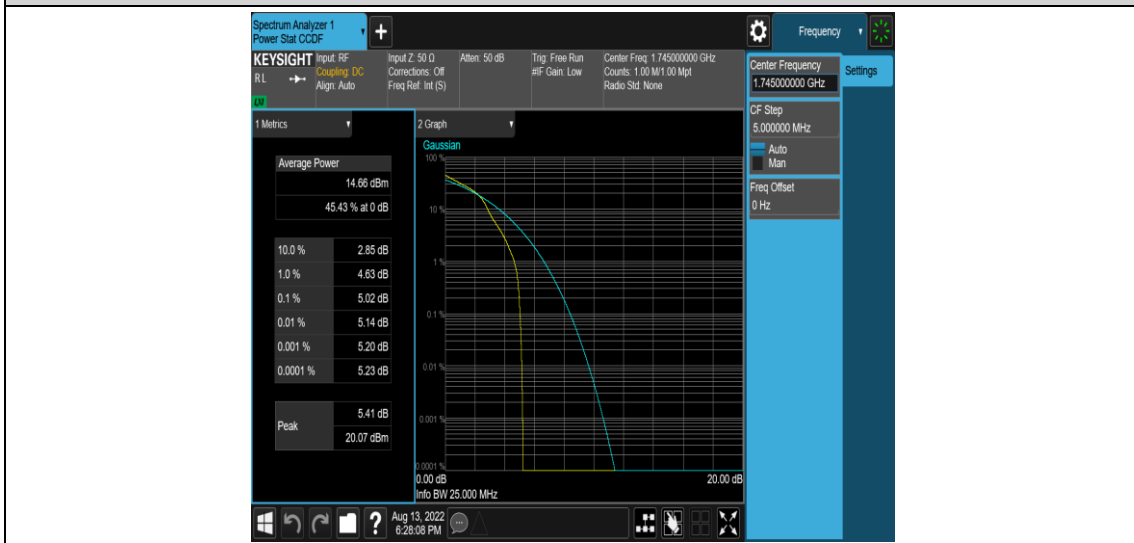

### Test Graphs

Band66-1.4MHz-QPSK-131979-1RB#0

Band66-1.4MHz-QPSK-131979-6RB#0

Band66-1.4MHz-16QAM-131979-1RB#0

Band66-1.4MHz-16QAM-131979-6RB#0

Band66-1.4MHz-16QAM-132322-1RB#0

Band66-1.4MHz-16QAM-132322-6RB#0