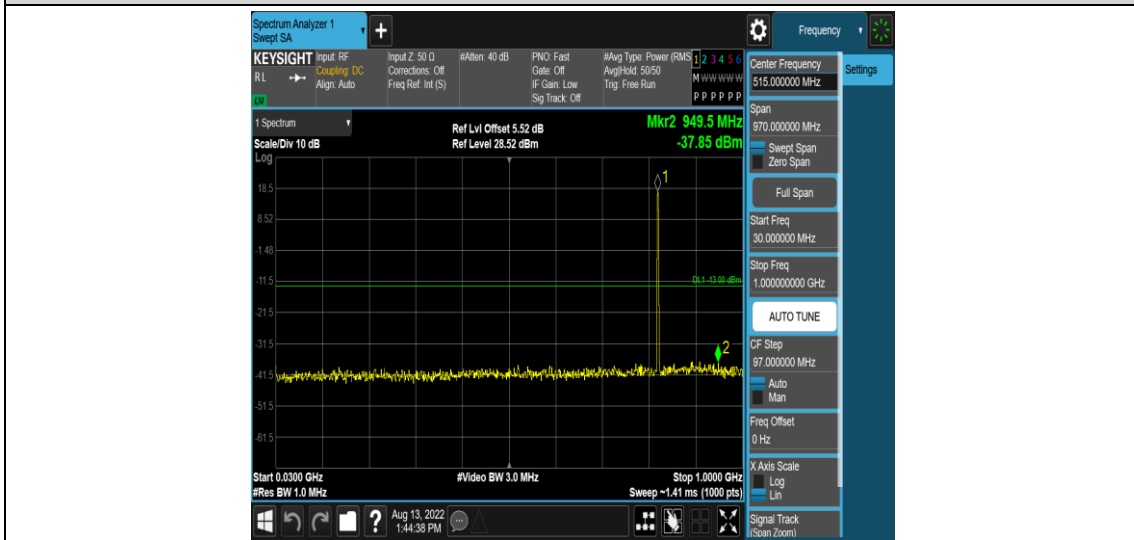

Band5-1.4MHz-QPSK-20643-1RB#0-Range2:0.15~30MHz

Band5-1.4MHz-QPSK-20643-1RB#0-Range3:30~1000MHz

Band5-1.4MHz-QPSK-20643-1RB#0-Range4:1000~10000MHz

Band5-1.4MHz-16QAM-20407-1RB#0-Range1:0.009~0.15MHz

Band5-1.4MHz-16QAM-20407-1RB#0-Range2:0.15~30MHz

Band5-1.4MHz-16QAM-20407-1RB#0-Range3:30~1000MHz

Band5-1.4MHz-16QAM-20407-1RB#0-Range4:1000~10000MHz

Band5-1.4MHz-16QAM-20525-1RB#0-Range1:0.009~0.15MHz

Band5-1.4MHz-16QAM-20525-1RB#0-Range2:0.15~30MHz

Band5-1.4MHz-16QAM-20525-1RB#0-Range3:30~1000MHz