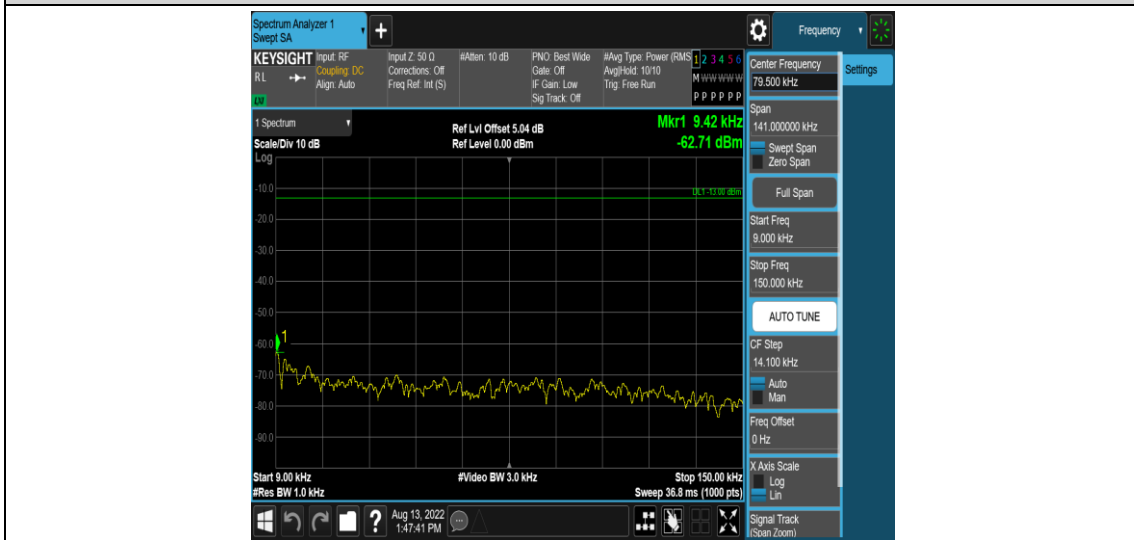

Band5-1.4MHz-16QAM-20407-1RB#0-Range3:30~1000MHz

Band5-1.4MHz-16QAM-20407-1RB#0-Range4:1000~10000MHz

Band5-1.4MHz-16QAM-20525-1RB#0-Range1:0.009~0.15MHz

Band5-1.4MHz-16QAM-20525-1RB#0-Range2:0.15~30MHz

Band5-1.4MHz-16QAM-20525-1RB#0-Range3:30~1000MHz

Band5-1.4MHz-16QAM-20525-1RB#0-Range4:1000~10000MHz

Band5-1.4MHz-16QAM-20643-1RB#0-Range1:0.009~0.15MHz

Band5-1.4MHz-16QAM-20643-1RB#0-Range2:0.15~30MHz

Band5-1.4MHz-16QAM-20643-1RB#0-Range3:30~1000MHz

Band5-1.4MHz-16QAM-20643-1RB#0-Range4:1000~10000MHz