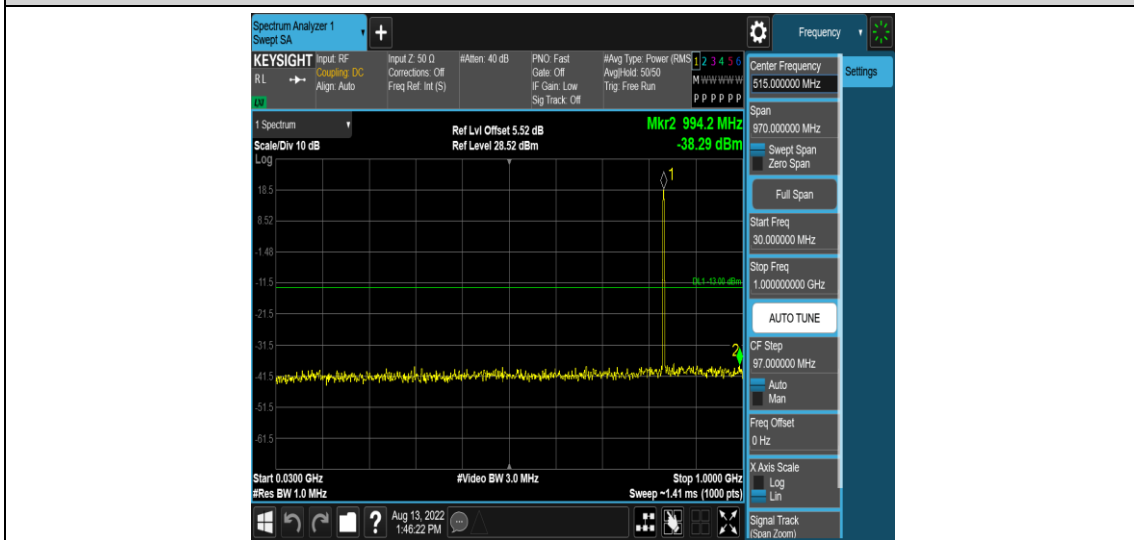

Band5-1.4MHz-16QAM-20407-1RB#0-Range3:30~1000MHz

Band5-1.4MHz-16QAM-20407-1RB#0-Range4:1000~10000MHz

Band5-1.4MHz-16QAM-20525-1RB#0-Range1:0.009~0.15MHz

Band5-1.4MHz-16QAM-20525-1RB#0-Range2:0.15~30MHz

Band5-1.4MHz-16QAM-20525-1RB#0-Range3:30~1000MHz

Band5-1.4MHz-16QAM-20525-1RB#0-Range4:1000~10000MHz

Band5-1.4MHz-16QAM-20643-1RB#0-Range1:0.009~0.15MHz

Band5-1.4MHz-16QAM-20643-1RB#0-Range2:0.15~30MHz

Band5-1.4MHz-16QAM-20643-1RB#0-Range3:30~1000MHz

Band5-1.4MHz-16QAM-20643-1RB#0-Range4:1000~10000MHz