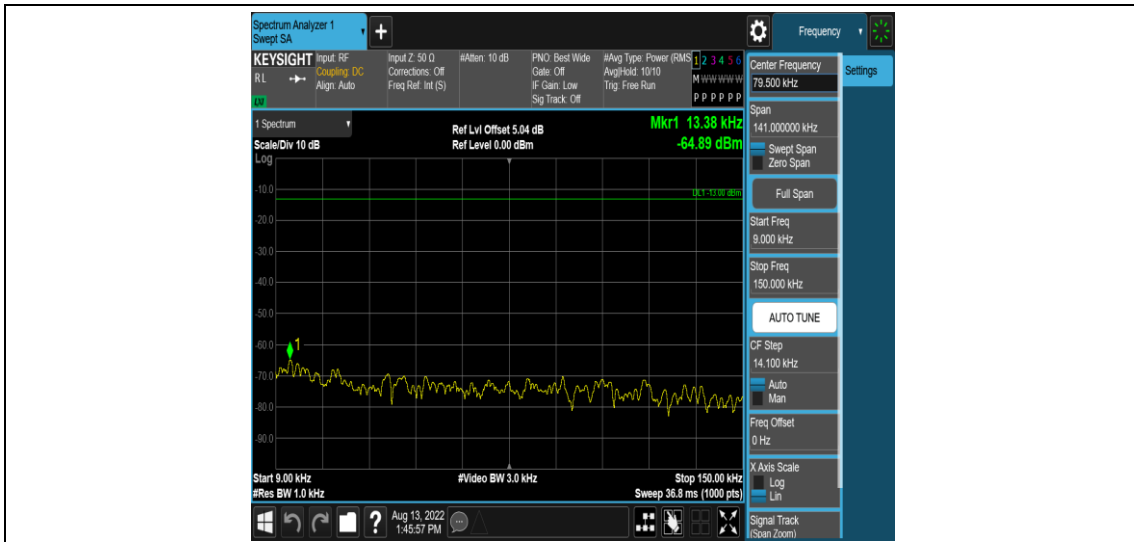

Band5-1.4MHz-QPSK-20643-1RB#0-Range2:0.15~30MHz

Band5-1.4MHz-QPSK-20643-1RB#0-Range3:30~1000MHz

Band5-1.4MHz-QPSK-20643-1RB#0-Range4:1000~10000MHz

Band5-1.4MHz-16QAM-20407-1RB#0-Range1:0.009~0.15MHz

Band5-1.4MHz-16QAM-20407-1RB#0-Range2:0.15~30MHz

Band5-1.4MHz-16QAM-20407-1RB#0-Range3:30~1000MHz

Band5-1.4MHz-16QAM-20407-1RB#0-Range4:1000~10000MHz

Band5-1.4MHz-16QAM-20525-1RB#0-Range1:0.009~0.15MHz

Band5-1.4MHz-16QAM-20525-1RB#0-Range2:0.15~30MHz

Band5-1.4MHz-16QAM-20525-1RB#0-Range3:30~1000MHz