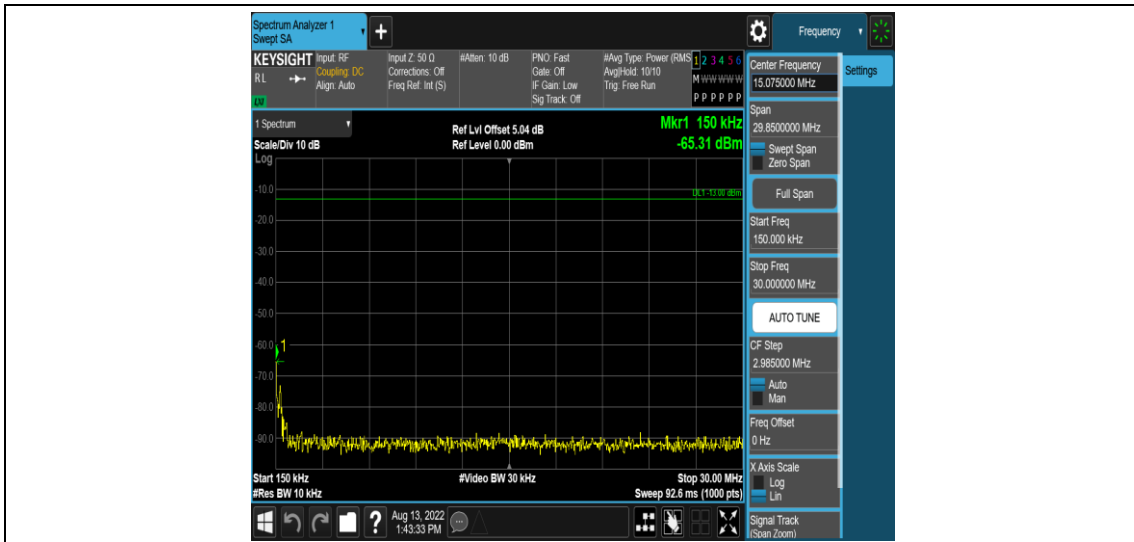

Band5-1.4MHz-QPSK-20407-1RB#0-Range2:0.15~30MHz