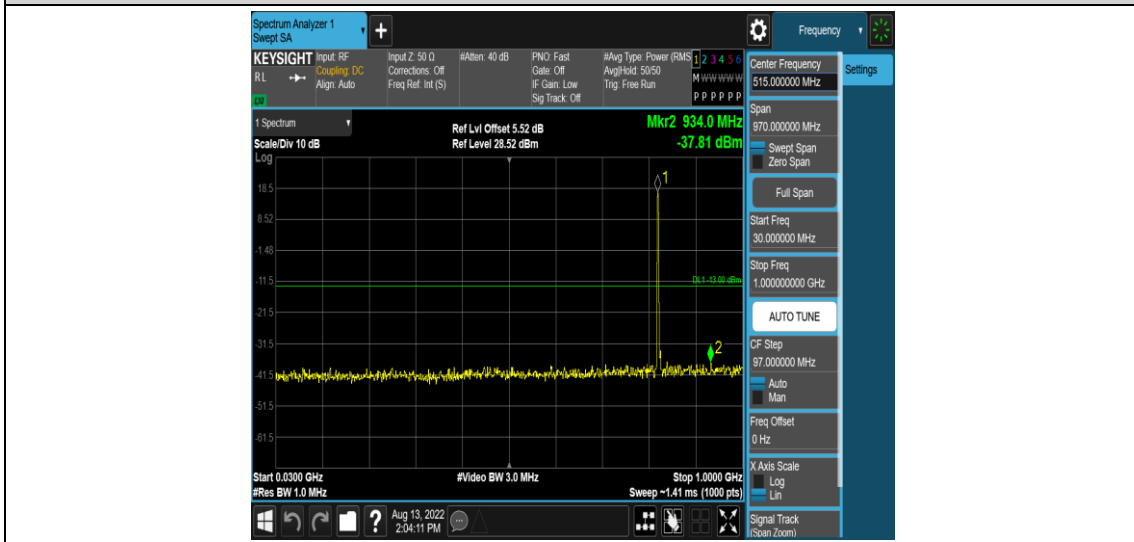

Band5-3MHz-QPSK-20415-1RB#0-Range3:30~1000MHz