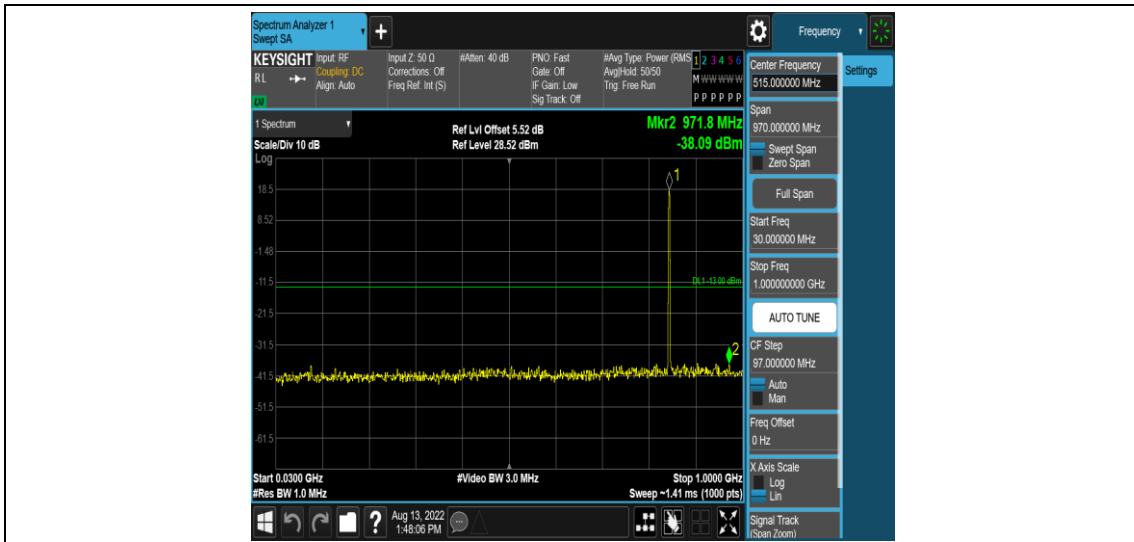

Band5-1.4MHz-16QAM-20643-1RB#0-Range3:30~1000MHz