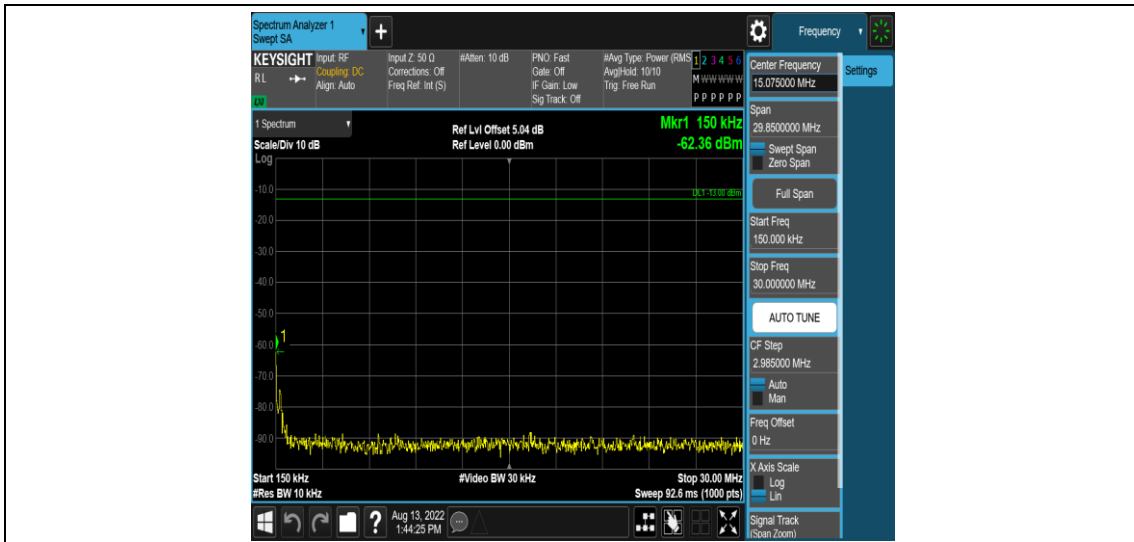

Band5-1.4MHz-QPSK-20525-1RB#0-Range1:0.009~0.15MHz

Band5-1.4MHz-QPSK-20525-1RB#0-Range2:0.15~30MHz

Band5-1.4MHz-QPSK-20525-1RB#0-Range3:30~1000MHz

Band5-1.4MHz-QPSK-20525-1RB#0-Range4:1000~10000MHz

Band5-1.4MHz-QPSK-20643-1RB#0-Range1:0.009~0.15MHz

Band5-1.4MHz-QPSK-20643-1RB#0-Range2:0.15~30MHz

Band5-1.4MHz-QPSK-20643-1RB#0-Range3:30~1000MHz

Band5-1.4MHz-QPSK-20643-1RB#0-Range4:1000~10000MHz

Band5-1.4MHz-16QAM-20407-1RB#0-Range1:0.009~0.15MHz

Band5-1.4MHz-16QAM-20407-1RB#0-Range2:0.15~30MHz

Band5-1.4MHz-16QAM-20407-1RB#0-Range3:30~1000MHz

Band5-1.4MHz-16QAM-20407-1RB#0-Range4:1000~10000MHz

Band5-1.4MHz-16QAM-20525-1RB#0-Range1:0.009~0.15MHz

Band5-1.4MHz-16QAM-20525-1RB#0-Range2:0.15~30MHz

Band5-1.4MHz-16QAM-20525-1RB#0-Range3:30~1000MHz