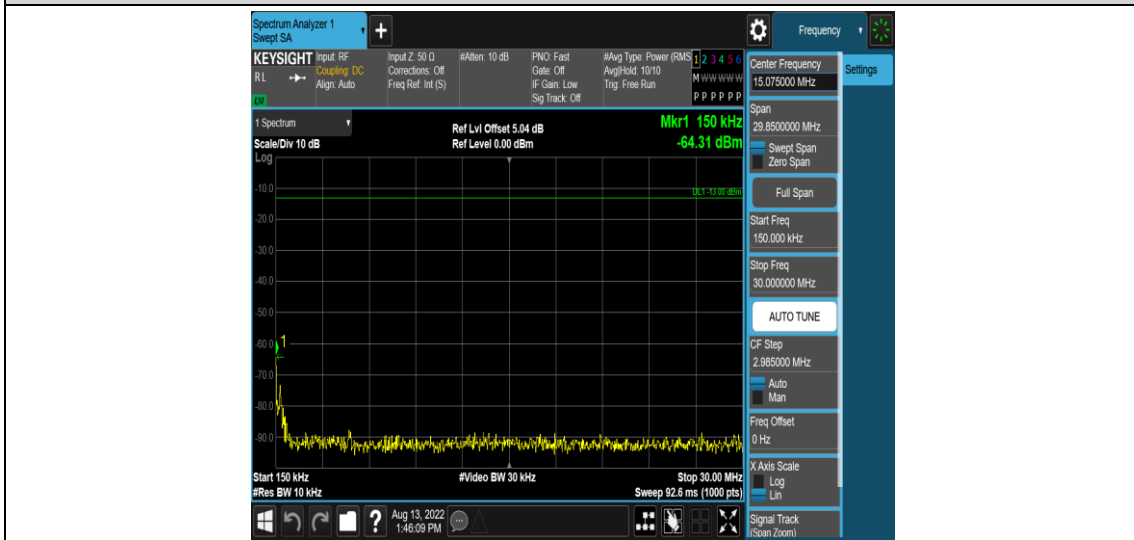

Band5-1.4MHz-QPSK-20525-1RB#0-Range1:0.009~0.15MHz

Band5-1.4MHz-QPSK-20525-1RB#0-Range2:0.15~30MHz

Band5-1.4MHz-QPSK-20525-1RB#0-Range3:30~1000MHz

Band5-1.4MHz-QPSK-20525-1RB#0-Range4:1000~10000MHz

Band5-1.4MHz-QPSK-20643-1RB#0-Range1:0.009~0.15MHz

Band5-1.4MHz-QPSK-20643-1RB#0-Range2:0.15~30MHz

Band5-1.4MHz-QPSK-20643-1RB#0-Range3:30~1000MHz

Band5-1.4MHz-QPSK-20643-1RB#0-Range4:1000~10000MHz

Band5-1.4MHz-16QAM-20407-1RB#0-Range1:0.009~0.15MHz

Band5-1.4MHz-16QAM-20407-1RB#0-Range2:0.15~30MHz

Band5-1.4MHz-16QAM-20407-1RB#0-Range3:30~1000MHz

Band5-1.4MHz-16QAM-20407-1RB#0-Range4:1000~10000MHz

Band5-1.4MHz-16QAM-20525-1RB#0-Range1:0.009~0.15MHz

Band5-1.4MHz-16QAM-20525-1RB#0-Range2:0.15~30MHz

Band5-1.4MHz-16QAM-20525-1RB#0-Range3:30~1000MHz