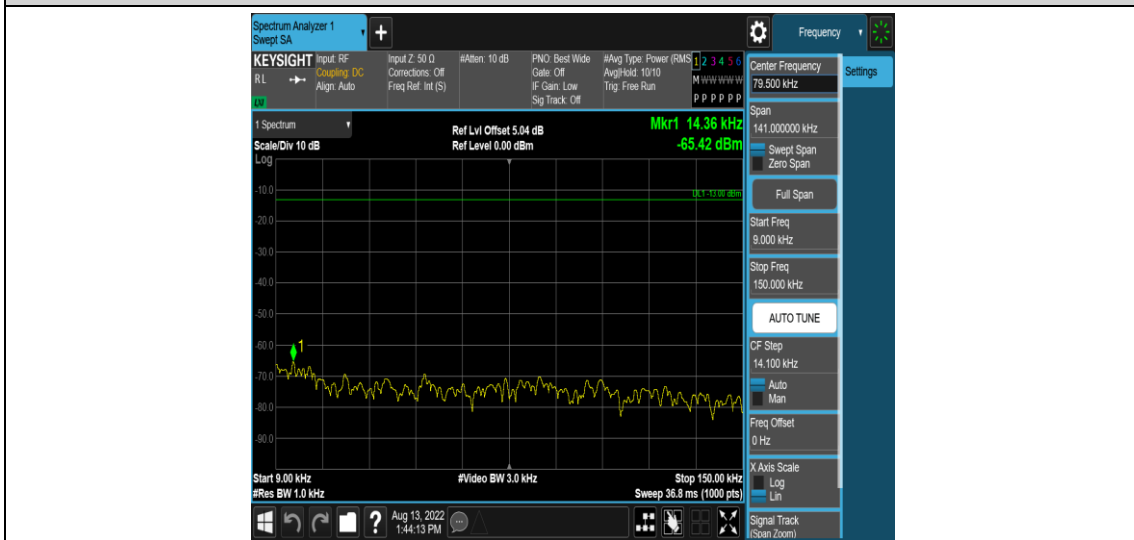

Band5-1.4MHz-16QAM-20407-1RB#0-Range1:0.009~0.15MHz