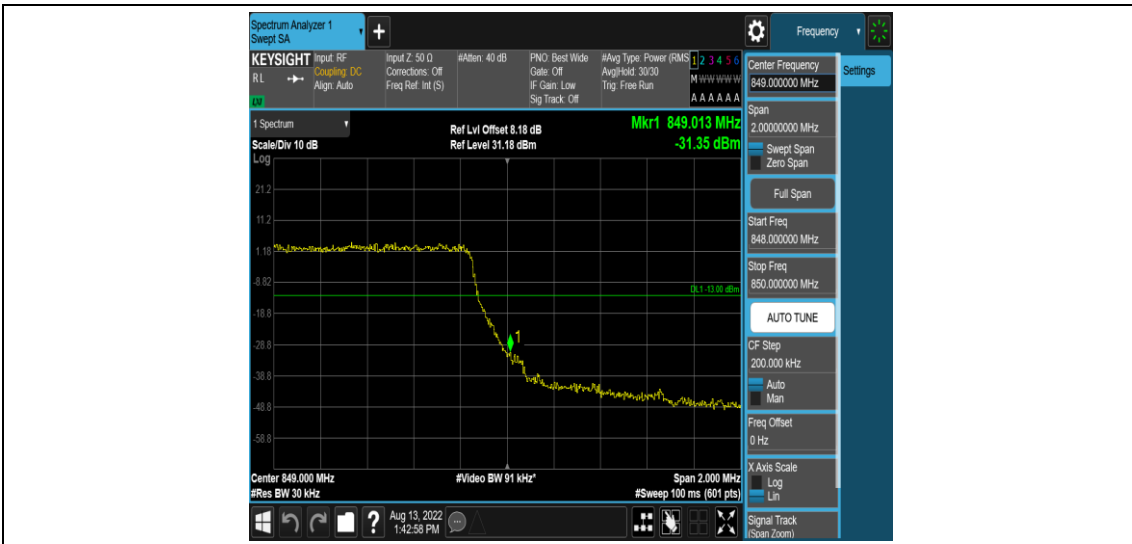

### Test Graphs

Band5-1.4MHz-QPSK-20407-1RB#0

Band5-1.4MHz-QPSK-20407-1RB#5

Band5-1.4MHz-QPSK-20407-6RB#0

Band5-1.4MHz-QPSK-20643-1RB#0

Band5-1.4MHz-QPSK-20643-1RB#5

Band5-1.4MHz-QPSK-20643-6RB#0

Band5-1.4MHz-16QAM-20407-1RB#0

Band5-1.4MHz-16QAM-20407-1RB#5

Band5-1.4MHz-16QAM-20407-6RB#0

Band5-1.4MHz-16QAM-20643-1RB#0

Band5-1.4MHz-16QAM-20643-1RB#5

Band5-1.4MHz-16QAM-20643-6RB#0

Band5-3MHz-QPSK-20415-1RB#0

Band5-3MHz-QPSK-20415-1RB#14