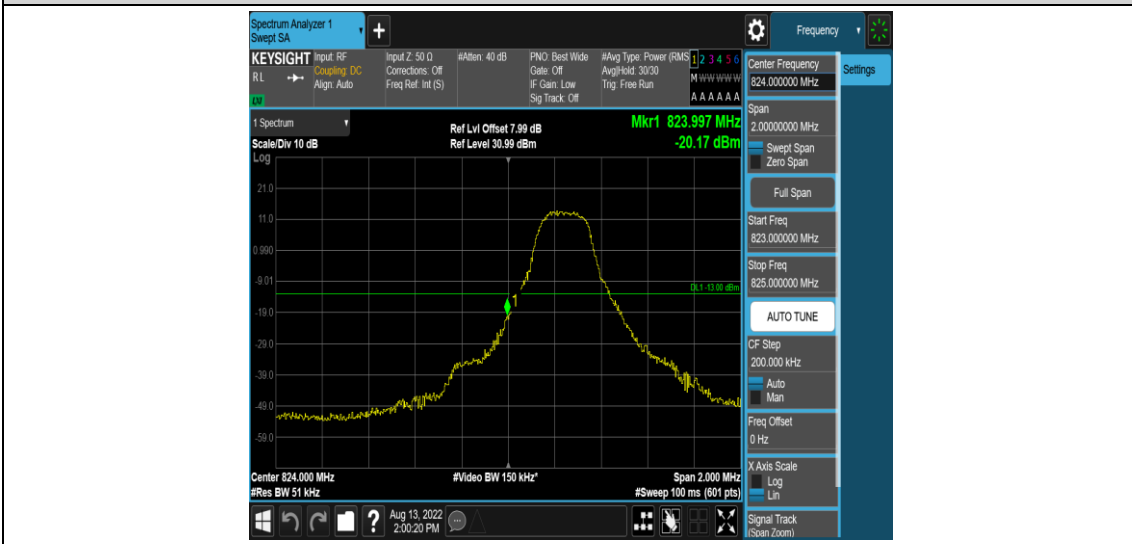

Band5-1.4MHz-16QAM-20407-1RB#5

Band5-1.4MHz-16QAM-20407-6RB#0

Band5-1.4MHz-16QAM-20643-1RB#0

Band5-1.4MHz-16QAM-20643-1RB#5

Band5-1.4MHz-16QAM-20643-6RB#0

Band5-3MHz-QPSK-20415-1RB#0

Band5-3MHz-QPSK-20415-1RB#14