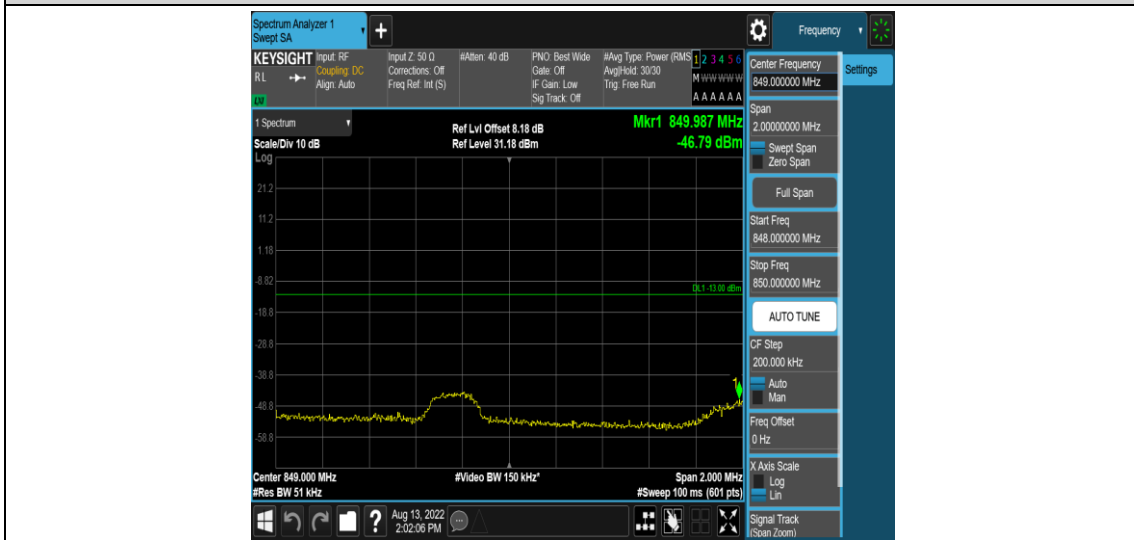

Band5-3MHz-QPSK-20635-1RB#0