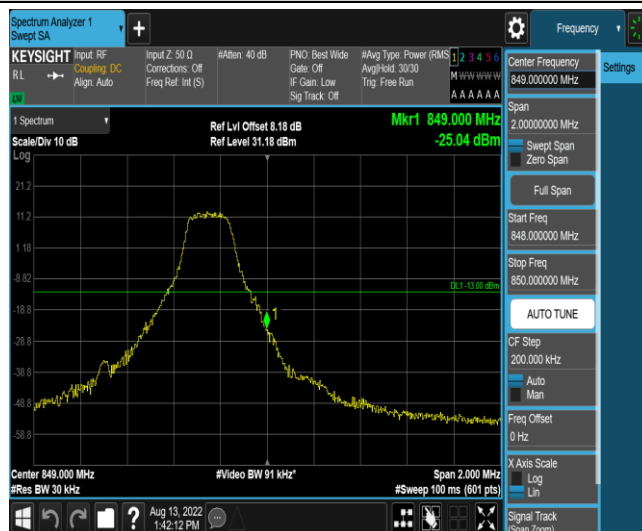

### Test Graphs

Band5-1.4MHz-QPSK-20407-1RB#0

Band5-1.4MHz-QPSK-20407-1RB#5

Band5-1.4MHz-QPSK-20407-6RB#0

Band5-1.4MHz-QPSK-20643-1RB#0

Band5-1.4MHz-QPSK-20643-1RB#5

Band5-1.4MHz-QPSK-20643-6RB#0

Band5-1.4MHz-16QAM-20407-1RB#0