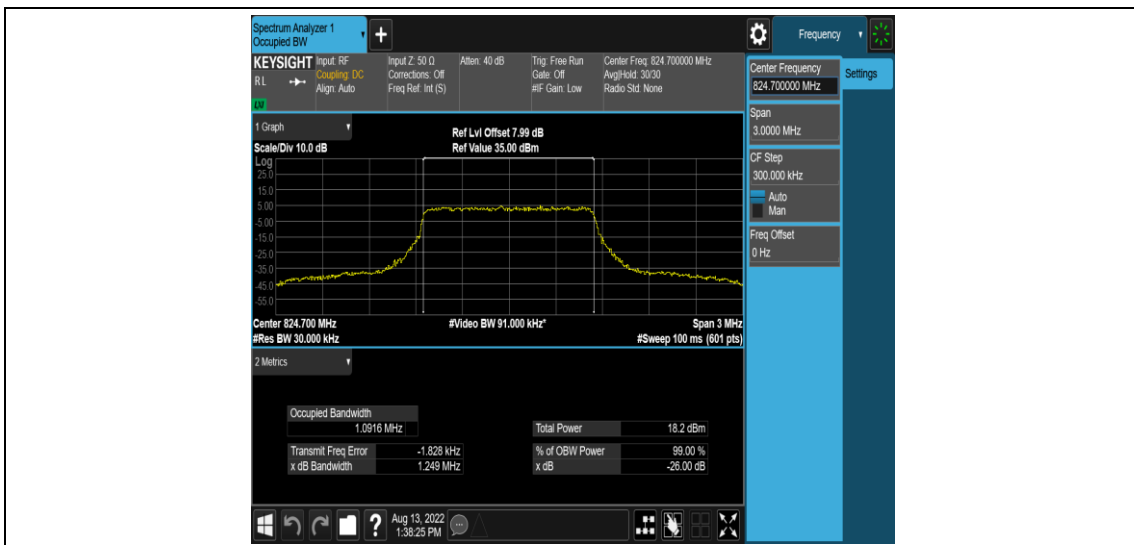

Test Graphs

Band5-1.4MHz-QPSK-20407-6RB#0