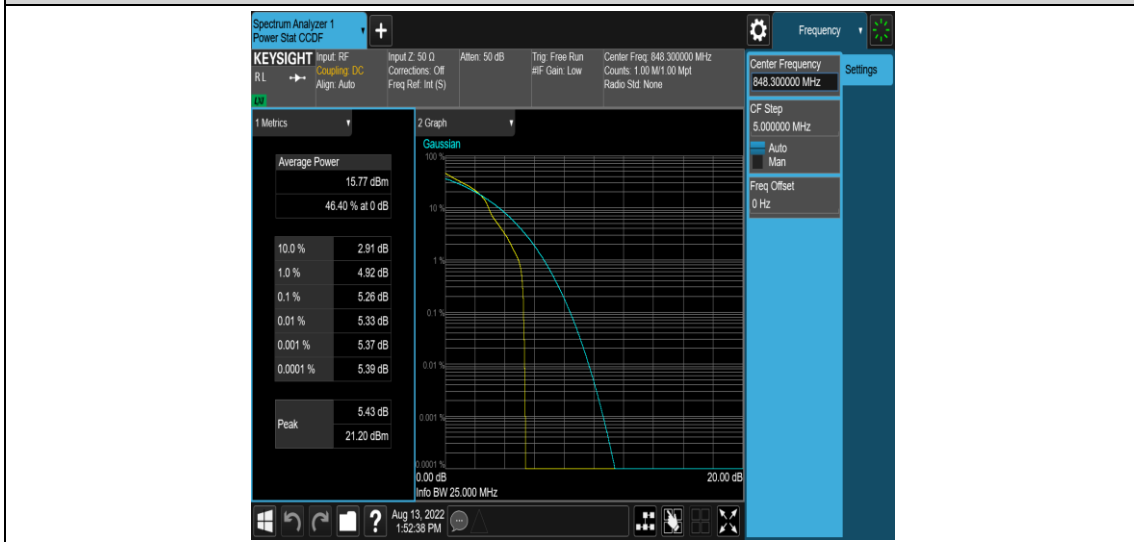

Test Graphs

Band5-1.4MHz-QPSK-20407-1RB#0

Band5-1.4MHz-QPSK-20407-6RB#0

Band5-1.4MHz-16QAM-20407-1RB#0

Band5-1.4MHz-16QAM-20407-6RB#0

Band5-1.4MHz-16QAM-20525-1RB#0

Band5-1.4MHz-16QAM-20525-6RB#0

Band5-1.4MHz-16QAM-20643-1RB#0