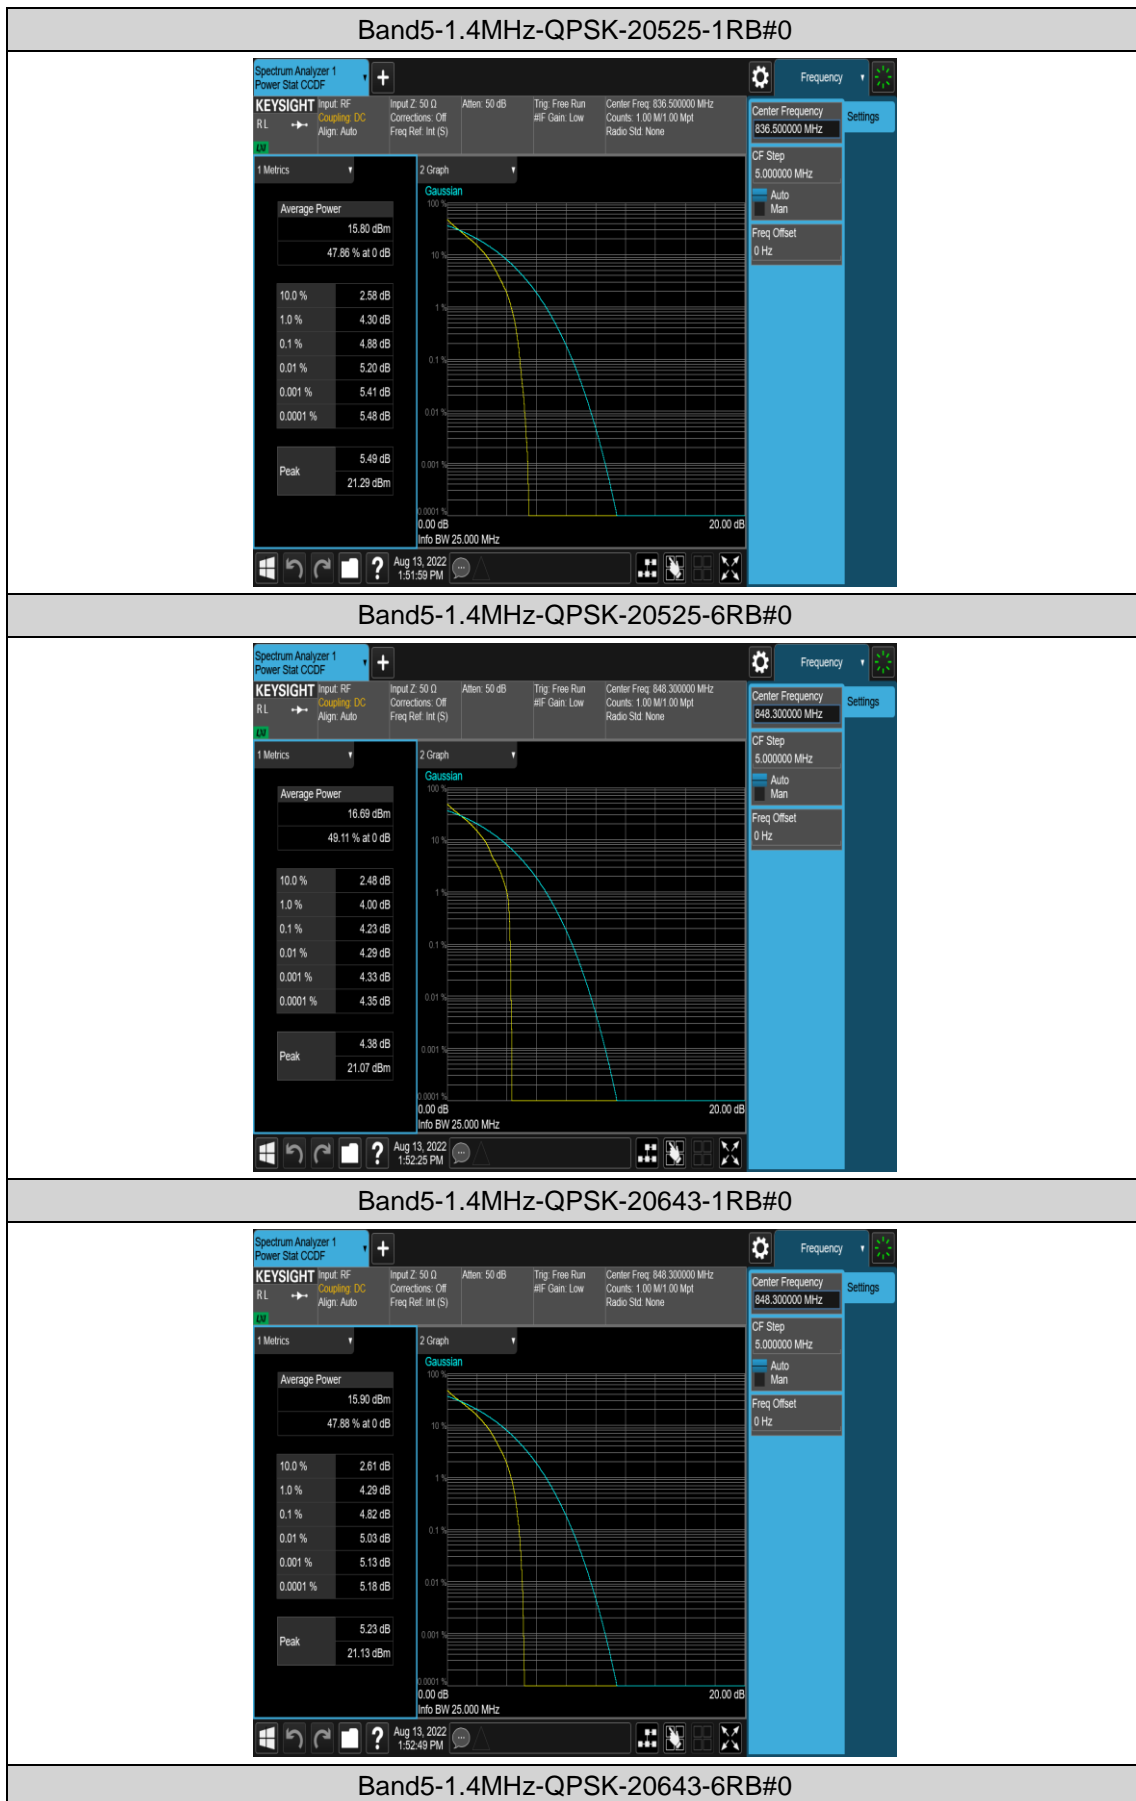

Test Graphs

Band5-1.4MHz-QPSK-20407-1RB#0

Band5-1.4MHz-QPSK-20407-6RB#0

Band5-1.4MHz-16QAM-20407-1RB#0

Band5-1.4MHz-16QAM-20407-6RB#0

Band5-1.4MHz-16QAM-20525-1RB#0

Band5-1.4MHz-16QAM-20525-6RB#0

Band5-1.4MHz-16QAM-20643-1RB#0