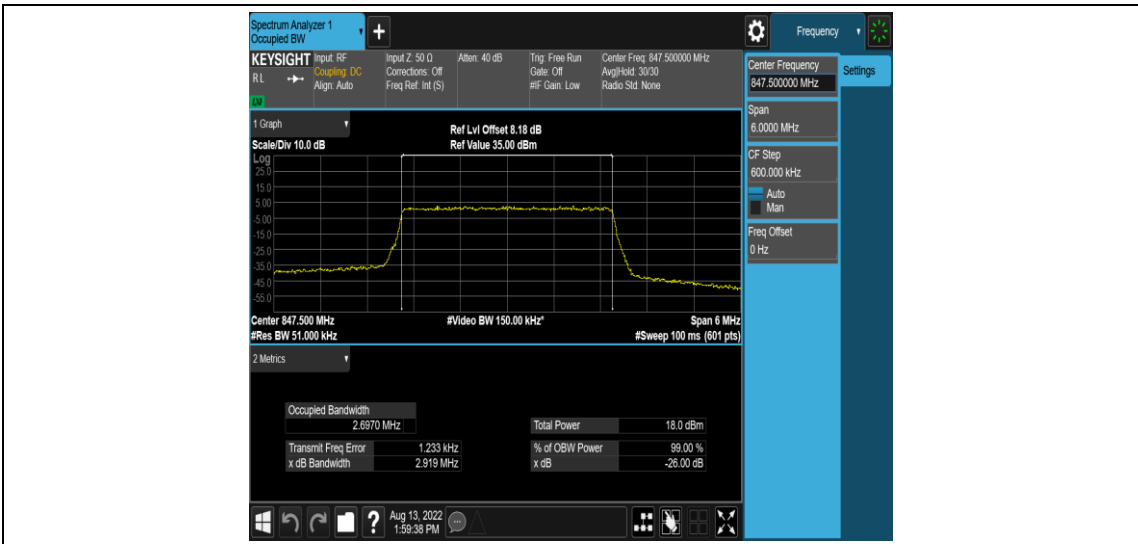

Band5-3MHz-QPSK-20635-15RB#0