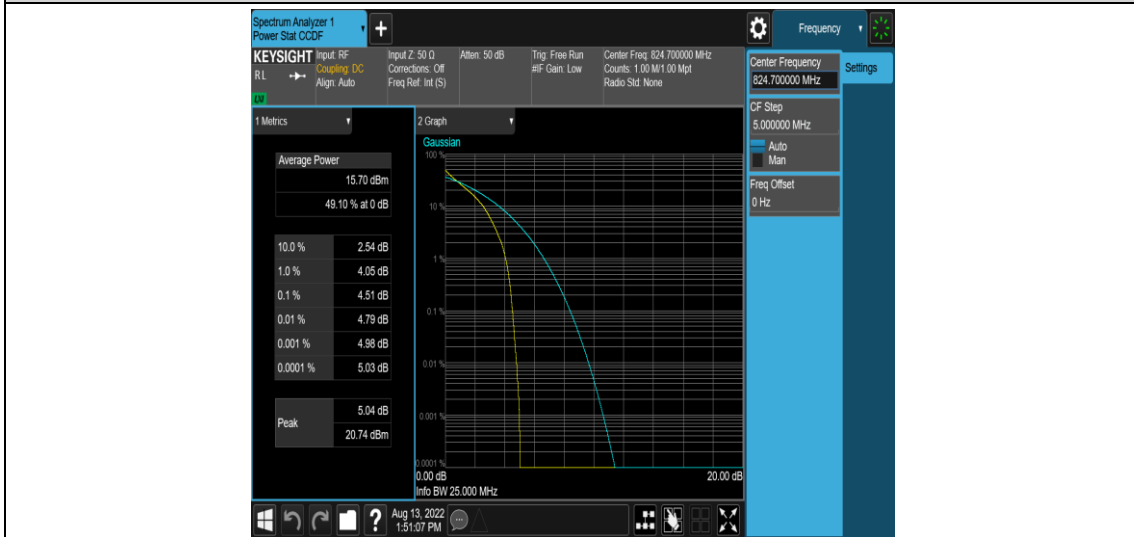

Band5-1.4MHz-QPSK-20407-6RB#0