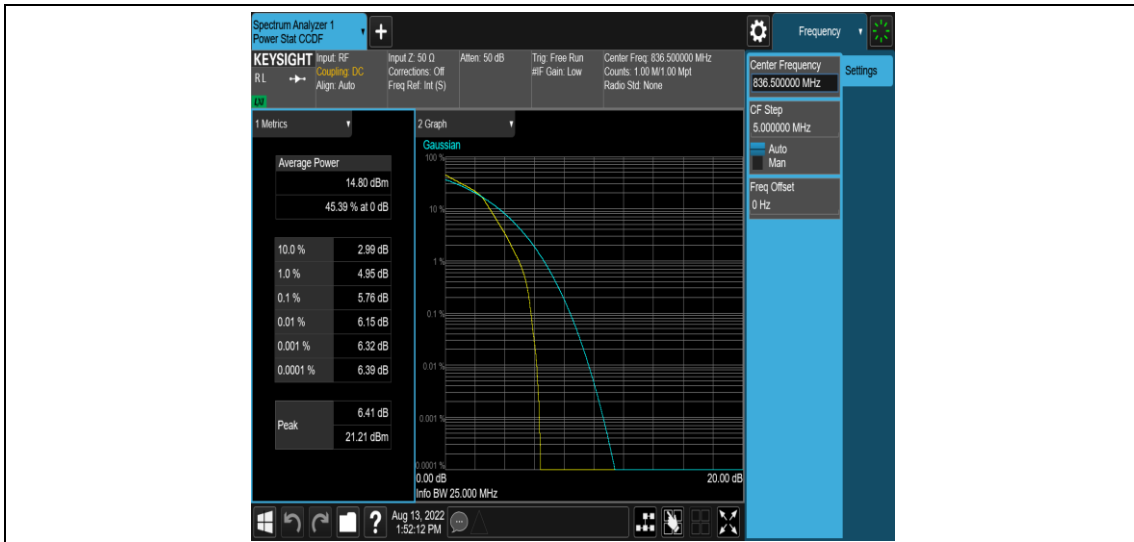

Test Graphs

Band5-1.4MHz-QPSK-20407-1RB#0

Band5-1.4MHz-QPSK-20407-6RB#0

Band5-1.4MHz-16QAM-20407-1RB#0

Band5-1.4MHz-16QAM-20407-6RB#0

Band5-1.4MHz-16QAM-20525-1RB#0

Band5-1.4MHz-16QAM-20525-6RB#0

Band5-1.4MHz-16QAM-20643-1RB#0