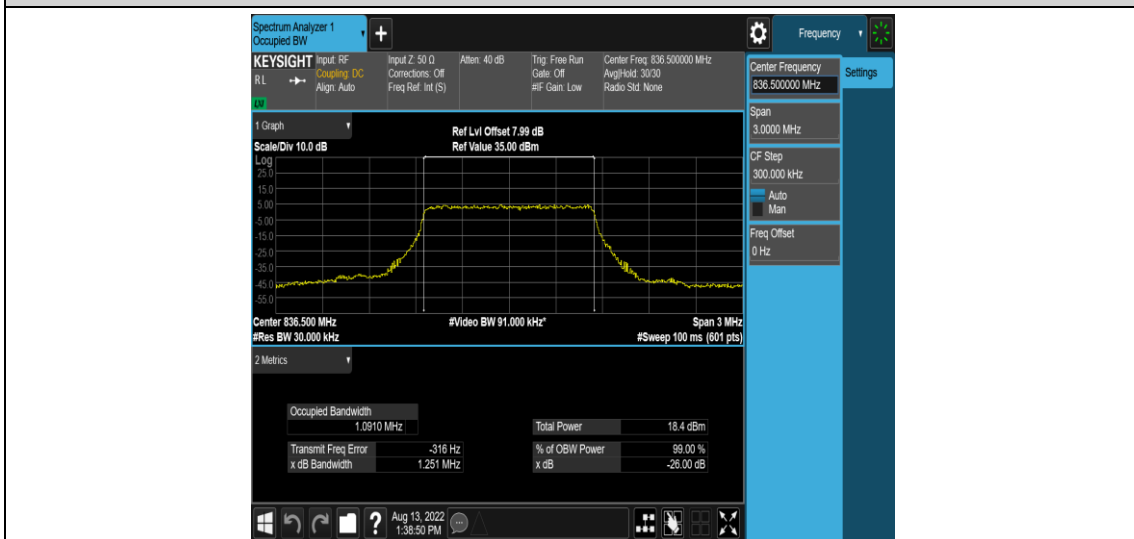

Band5-1.4MHz-QPSK-20525-6RB#0