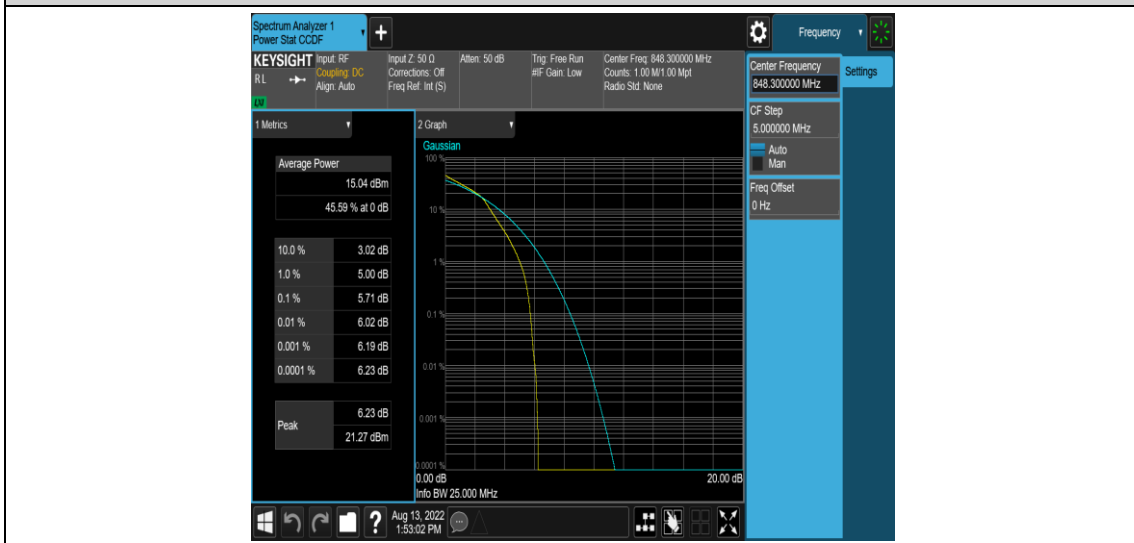

Test Graphs

Band5-1.4MHz-QPSK-20407-1RB#0

Band5-1.4MHz-QPSK-20407-6RB#0

Band5-1.4MHz-16QAM-20407-1RB#0

Band5-1.4MHz-16QAM-20407-6RB#0

Band5-1.4MHz-16QAM-20525-1RB#0

Band5-1.4MHz-16QAM-20525-6RB#0

Band5-1.4MHz-16QAM-20643-1RB#0