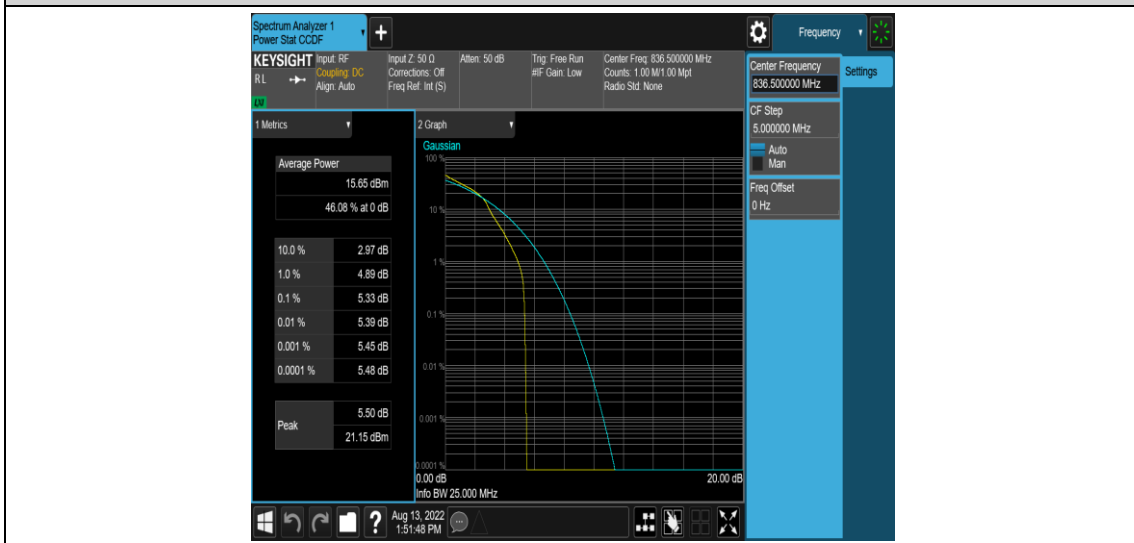

Test Graphs

Band5-1.4MHz-QPSK-20407-1RB#0

Band5-1.4MHz-QPSK-20407-6RB#0

Band5-1.4MHz-16QAM-20407-1RB#0

Band5-1.4MHz-16QAM-20407-6RB#0

Band5-1.4MHz-16QAM-20525-1RB#0

Band5-1.4MHz-16QAM-20525-6RB#0

Band5-1.4MHz-16QAM-20643-1RB#0