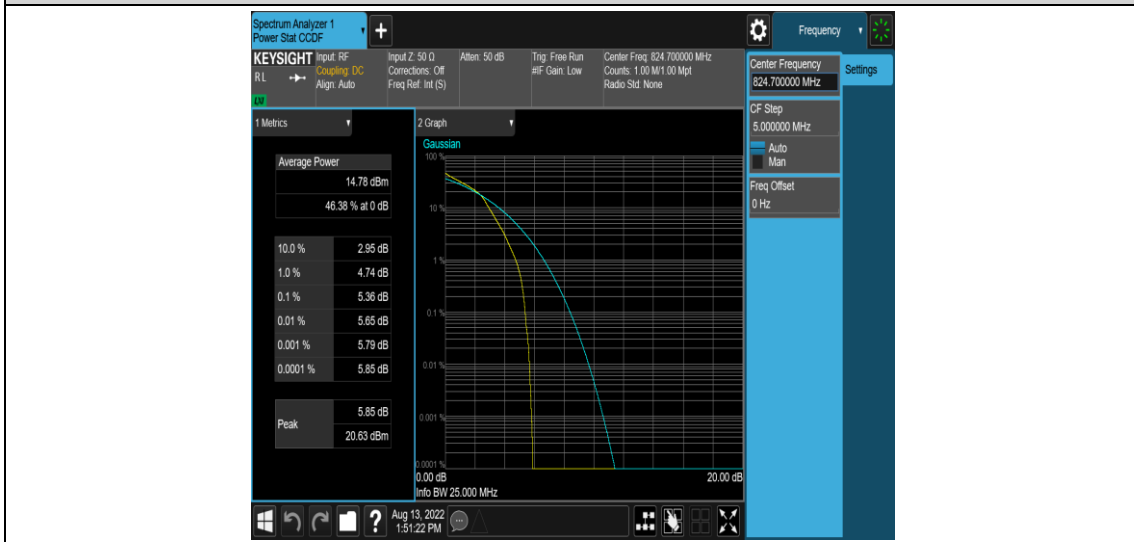

Test Graphs

Band5-1.4MHz-QPSK-20407-1RB#0

Band5-1.4MHz-QPSK-20407-6RB#0

Band5-1.4MHz-16QAM-20407-1RB#0

Band5-1.4MHz-16QAM-20407-6RB#0

Band5-1.4MHz-16QAM-20525-1RB#0

Band5-1.4MHz-16QAM-20525-6RB#0

Band5-1.4MHz-16QAM-20643-1RB#0