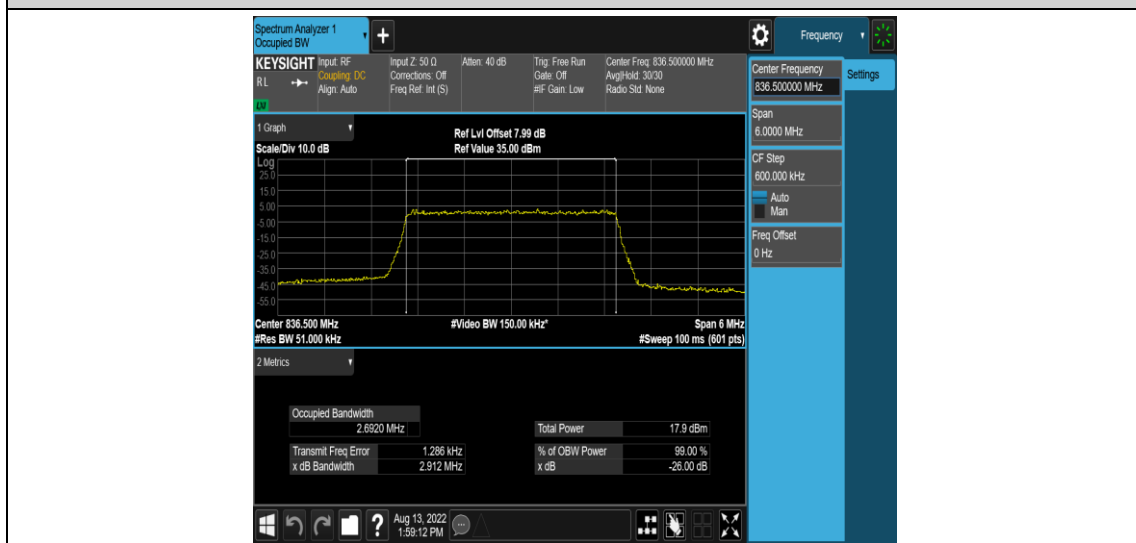

Test Graphs

Band5-1.4MHz-QPSK-20407-6RB#0

Band5-1.4MHz-QPSK-20525-6RB#0

Band5-1.4MHz-QPSK-20643-6RB#0

Band5-1.4MHz-16QAM-20407-6RB#0

Band5-1.4MHz-16QAM-20525-6RB#0

Band5-1.4MHz-16QAM-20643-6RB#0

Band5-3MHz-QPSK-20415-15RB#0