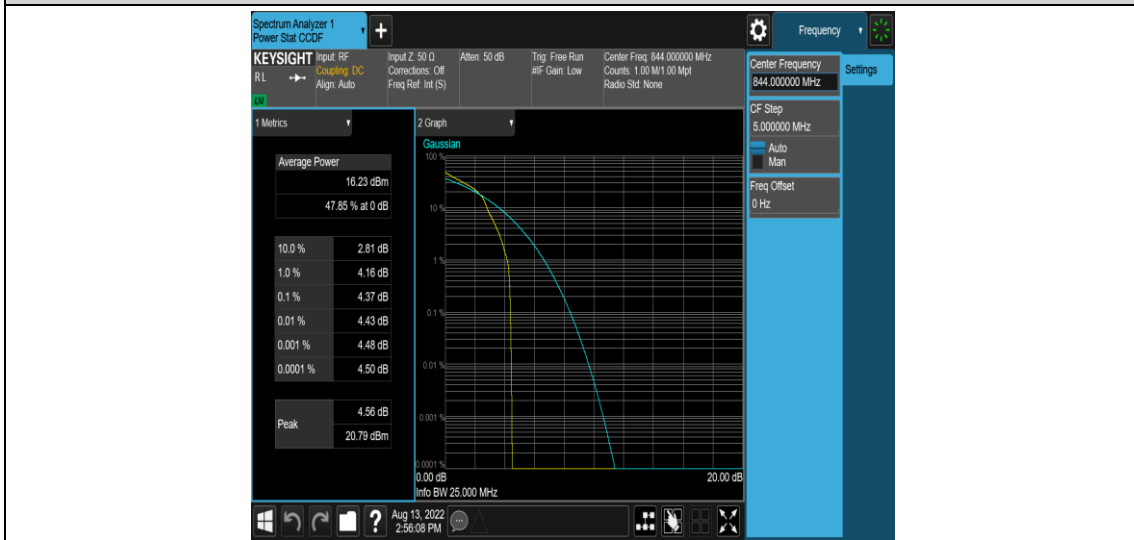

Band5-10MHz-16QAM-20450-1RB#0

Band5-10MHz-16QAM-20450-50RB#0

Band5-10MHz-16QAM-20525-1RB#0

Band5-10MHz-16QAM-20525-50RB#0

Band5-10MHz-16QAM-20600-1RB#0

Band5-10MHz-16QAM-20600-50RB#0

Appendix C: 26dB Bandwidth and Occupied Bandwidth