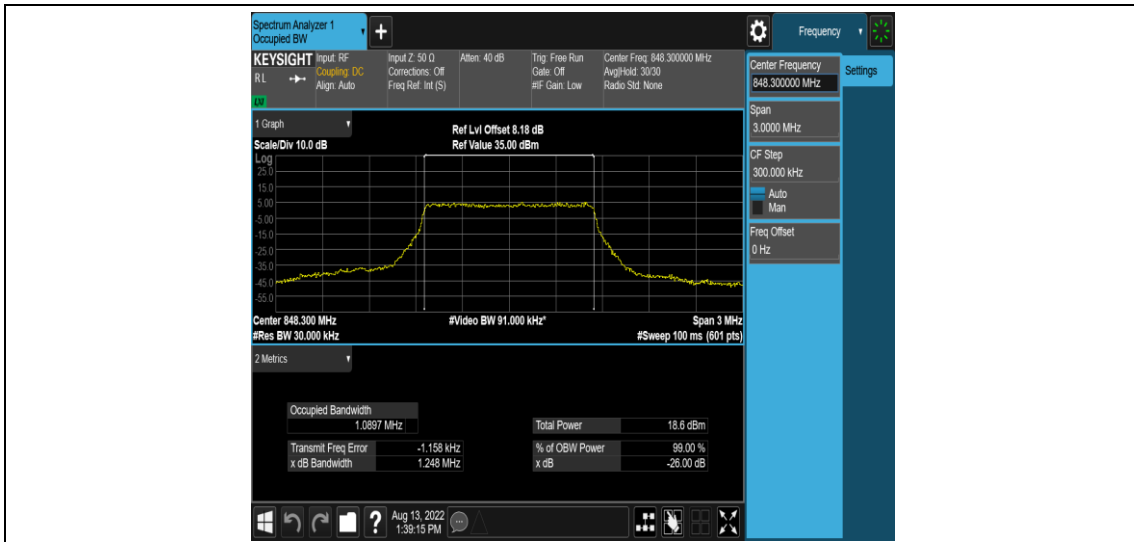

Test Result

Band	Bandwidth	Modulation	Channel	RB Configuration	Occupied Bandwidth (MHz)	26dB Bandwidth (MHz)	Verdict
Band5	1.4MHz	QPSK	20407	6RB#0	1.0916	1.249	PASS
Band5	1.4MHz	QPSK	20525	6RB#0	1.0910	1.251	PASS
Band5	1.4MHz	QPSK	20643	6RB#0	1.0897	1.248	PASS
Band5	1.4MHz	16QAM	20407	6RB#0	1.0920	1.264	PASS
Band5	1.4MHz	16QAM	20525	6RB#0	1.0907	1.258	PASS
Band5	1.4MHz	16QAM	20643	6RB#0	1.0914	1.255	PASS
Band5	3MHz	QPSK	20415	15RB#0	2.6962	2.937	PASS
Band5	3MHz	QPSK	20525	15RB#0	2.6920	2.912	PASS
Band5	3MHz	QPSK	20635	15RB#0	2.6970	2.919	PASS
Band5	3MHz	16QAM	20415	15RB#0	2.6890	2.912	PASS
Band5	3MHz	16QAM	20525	15RB#0	2.6948	2.882	PASS
Band5	3MHz	16QAM	20635	15RB#0	2.6892	2.916	PASS
Band5	5MHz	QPSK	20425	25RB#0	4.4986	4.915	PASS
Band5	5MHz	QPSK	20525	25RB#0	4.4947	4.909	PASS
Band5	5MHz	QPSK	20625	25RB#0	4.4938	4.888	PASS
Band5	5MHz	16QAM	20425	25RB#0	4.5071	4.887	PASS
Band5	5MHz	16QAM	20525	25RB#0	4.4985	4.875	PASS
Band5	5MHz	16QAM	20625	25RB#0	4.4942	4.889	PASS
Band5	10MHz	QPSK	20450	50RB#0	8.9677	9.564	PASS
Band5	10MHz	QPSK	20525	50RB#0	8.9589	9.515	PASS
Band5	10MHz	QPSK	20600	50RB#0	8.9747	9.578	PASS
Band5	10MHz	16QAM	20450	50RB#0	8.9686	9.532	PASS
Band5	10MHz	16QAM	20525	50RB#0	8.9457	9.540	PASS
Band5	10MHz	16QAM	20600	50RB#0	8.9740	9.556	PASS

Test Graphs

Band5-1.4MHz-QPSK-20407-6RB#0

Band5-1.4MHz-QPSK-20525-6RB#0

Band5-1.4MHz-QPSK-20643-6RB#0

Band5-1.4MHz-16QAM-20407-6RB#0

Band5-1.4MHz-16QAM-20525-6RB#0

Band5-1.4MHz-16QAM-20643-6RB#0

Band5-3MHz-QPSK-20415-15RB#0