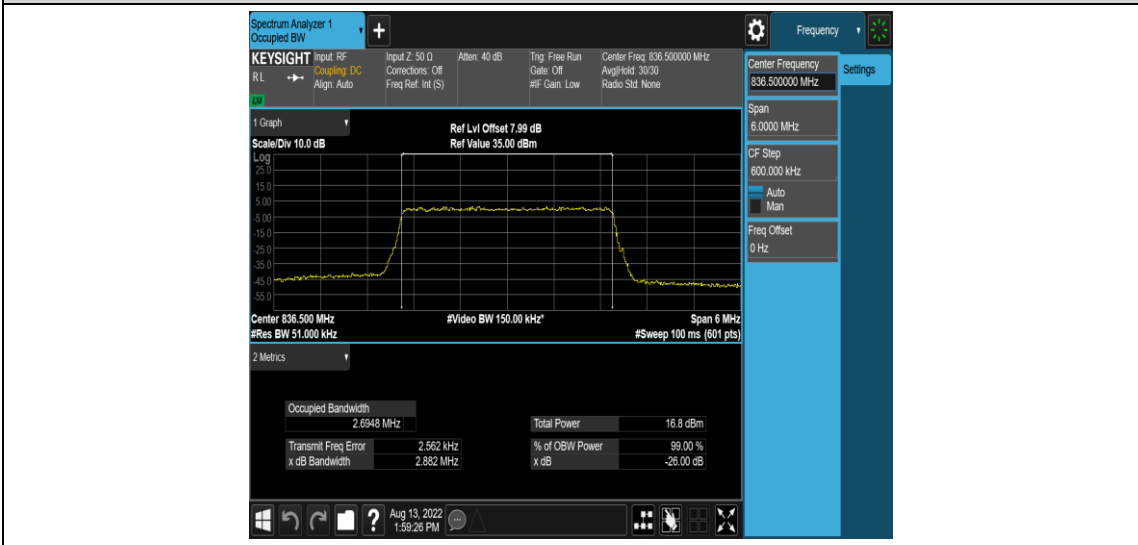

Band5-3MHz-16QAM-20525-15RB#0