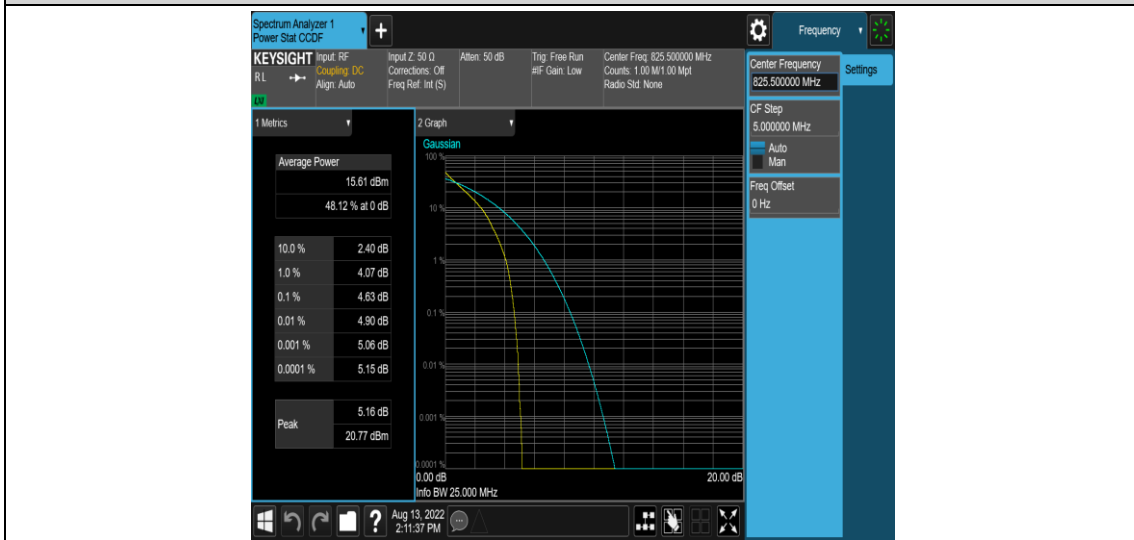

Band5-3MHz-QPSK-20415-15RB#0