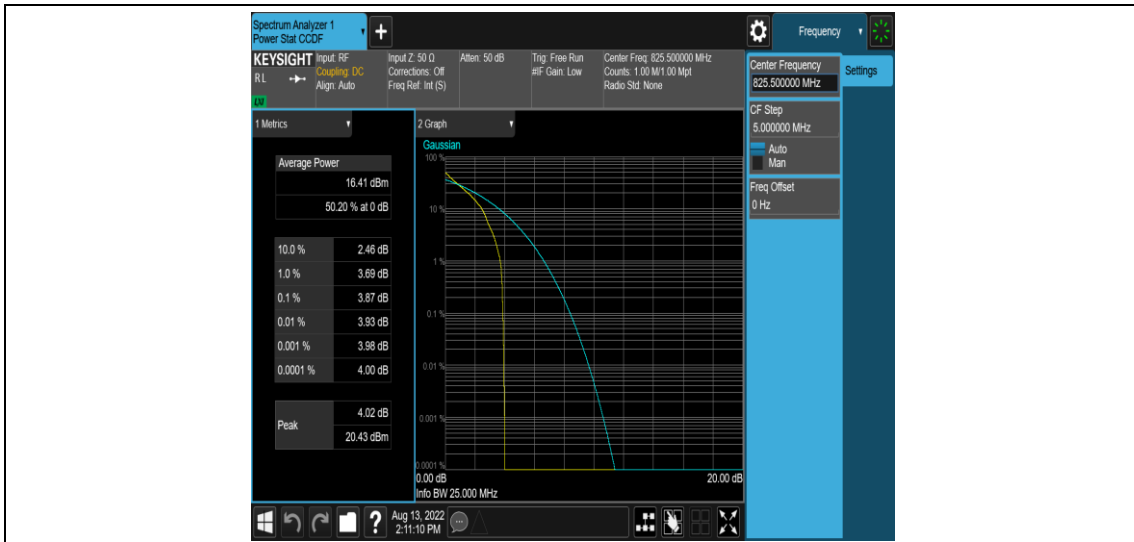

Band5-3MHz-QPSK-20415-1RB#0