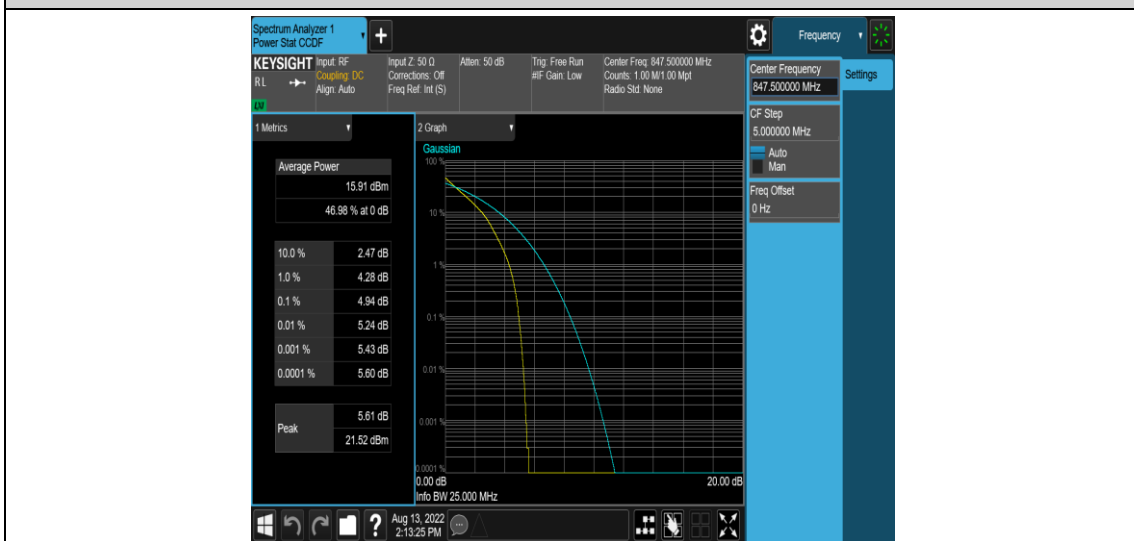

Band5-3MHz-QPSK-20635-15RB#0