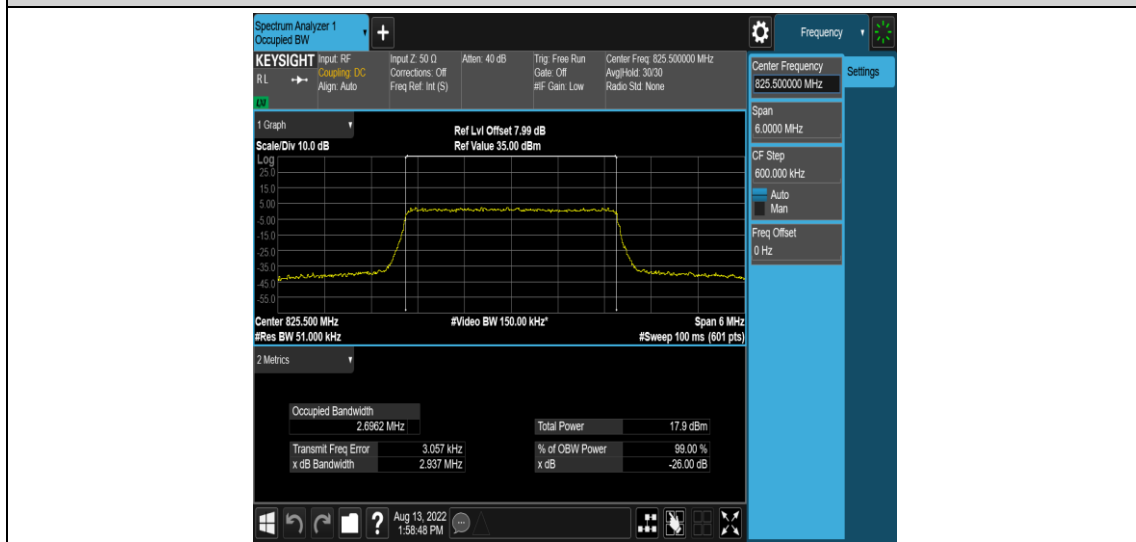

Test Graphs

Band5-1.4MHz-QPSK-20407-6RB#0

Band5-1.4MHz-QPSK-20525-6RB#0

Band5-1.4MHz-QPSK-20643-6RB#0

Band5-1.4MHz-16QAM-20407-6RB#0

Band5-1.4MHz-16QAM-20525-6RB#0

Band5-1.4MHz-16QAM-20643-6RB#0

Band5-3MHz-QPSK-20415-15RB#0