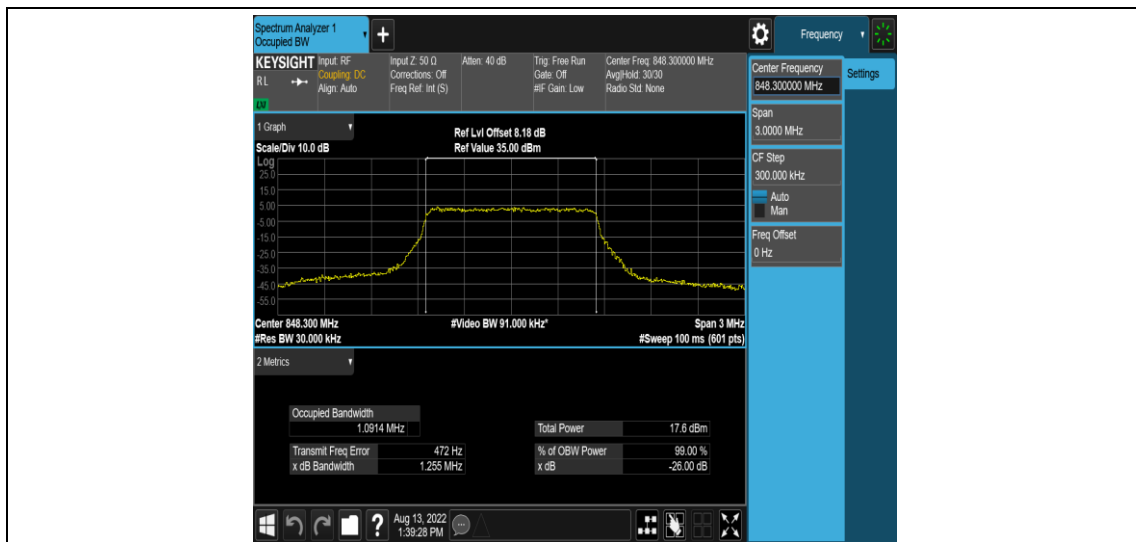

Test Graphs

Band5-1.4MHz-QPSK-20407-6RB#0

Band5-1.4MHz-QPSK-20525-6RB#0

Band5-1.4MHz-QPSK-20643-6RB#0

Band5-1.4MHz-16QAM-20407-6RB#0

Band5-1.4MHz-16QAM-20525-6RB#0

Band5-1.4MHz-16QAM-20643-6RB#0

Band5-3MHz-QPSK-20415-15RB#0