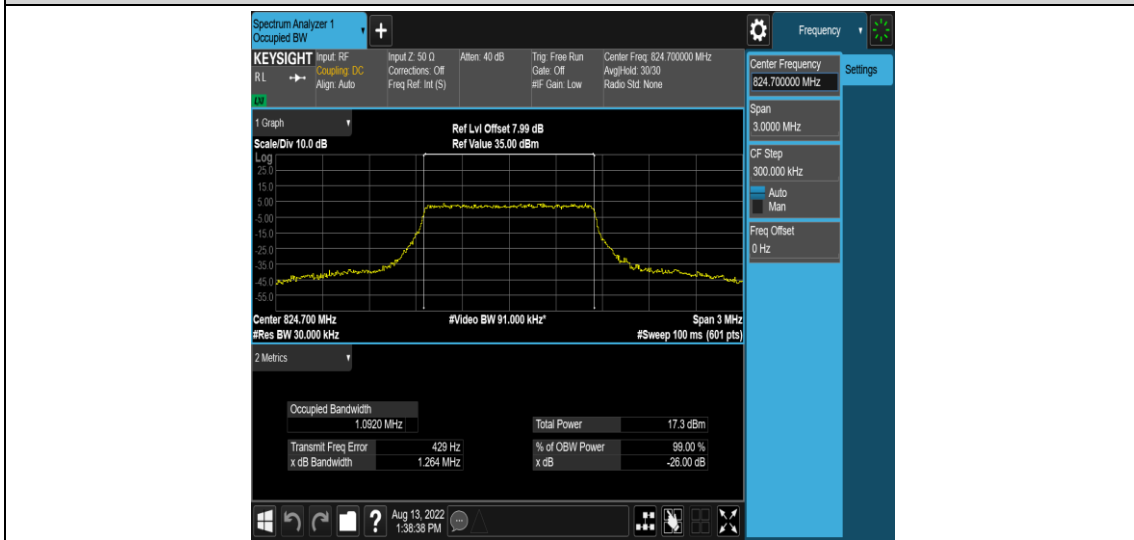

Test Graphs

Band5-1.4MHz-QPSK-20407-6RB#0

Band5-1.4MHz-QPSK-20525-6RB#0

Band5-1.4MHz-QPSK-20643-6RB#0

Band5-1.4MHz-16QAM-20407-6RB#0

Band5-1.4MHz-16QAM-20525-6RB#0

Band5-1.4MHz-16QAM-20643-6RB#0

Band5-3MHz-QPSK-20415-15RB#0