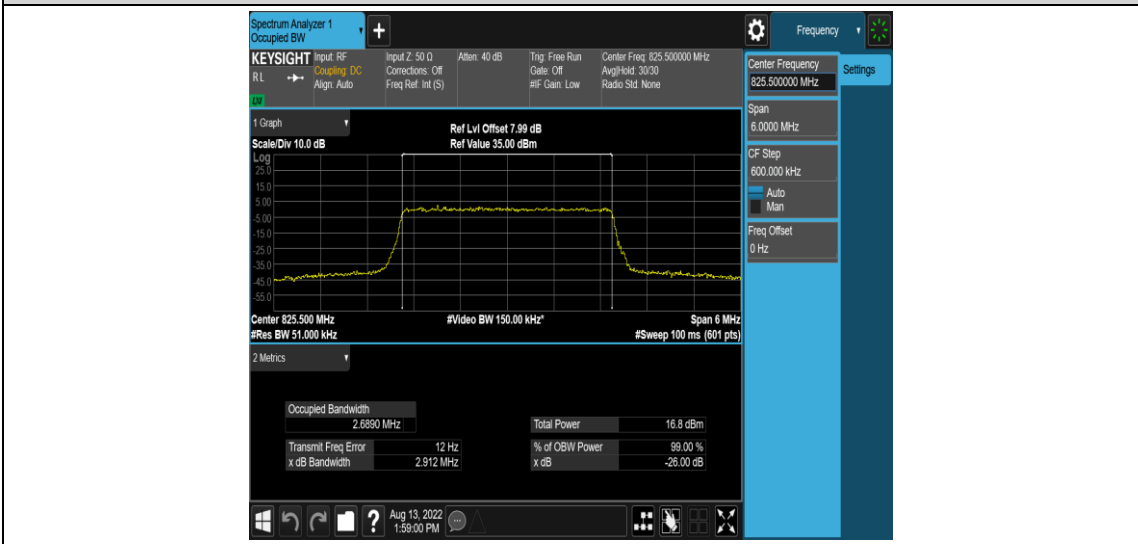

Band5-3MHz-16QAM-20415-15RB#0