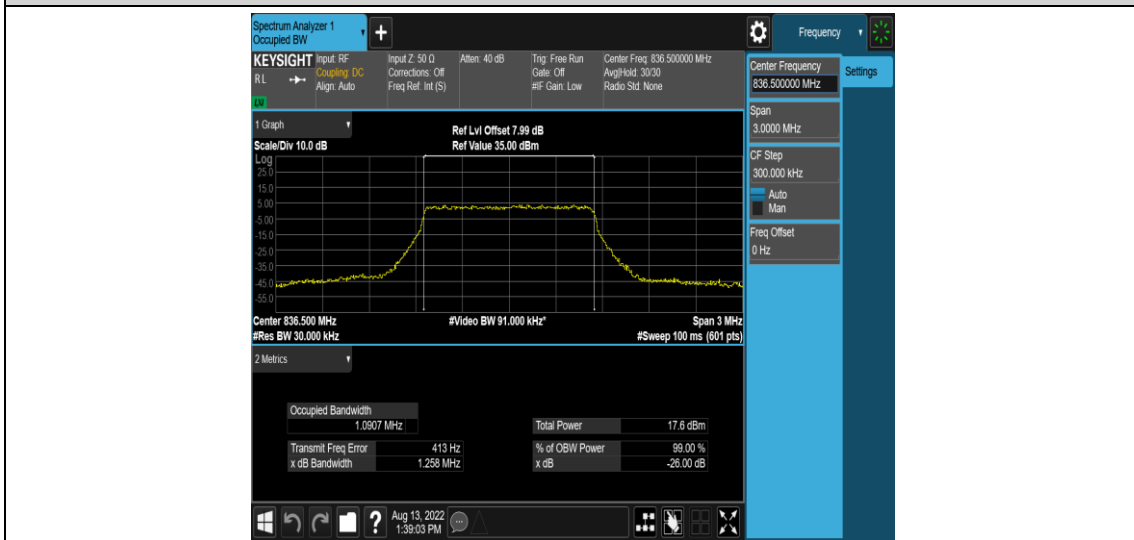

Test Graphs

Band5-1.4MHz-QPSK-20407-6RB#0

Band5-1.4MHz-QPSK-20525-6RB#0

Band5-1.4MHz-QPSK-20643-6RB#0

Band5-1.4MHz-16QAM-20407-6RB#0

Band5-1.4MHz-16QAM-20525-6RB#0

Band5-1.4MHz-16QAM-20643-6RB#0

Band5-3MHz-QPSK-20415-15RB#0