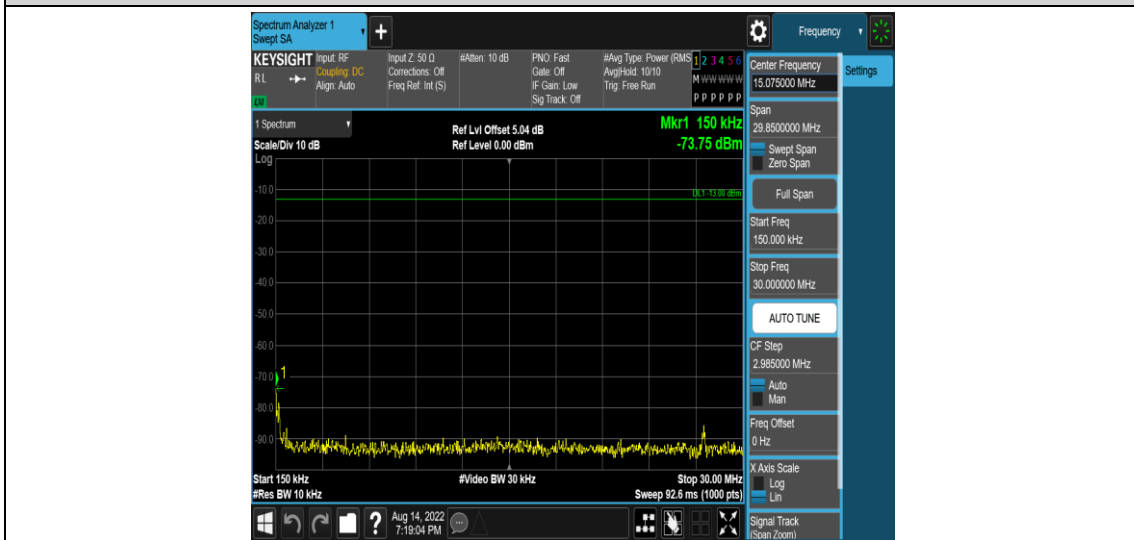

Band4-15MHz-QPSK-20325-1RB#0-Range3:30~1000MHz

Band4-15MHz-QPSK-20325-1RB#0-Range4:1000~2000MHz

Band4-15MHz-QPSK-20325-1RB#0-Range5:2000~20000MHz

Band4-15MHz-16QAM-20025-1RB#0-Range1:0.009~0.15MHz

Band4-15MHz-16QAM-20025-1RB#0-Range2:0.15~30MHz

Band4-15MHz-16QAM-20025-1RB#0-Range3:30~1000MHz

Band4-15MHz-16QAM-20025-1RB#0-Range4:1000~2000MHz

Band4-15MHz-16QAM-20025-1RB#0-Range5:2000~20000MHz

Band4-15MHz-16QAM-20175-1RB#0-Range1:0.009~0.15MHz

Band4-15MHz-16QAM-20175-1RB#0-Range2:0.15~30MHz

Band4-15MHz-16QAM-20175-1RB#0-Range3:30~1000MHz

Band4-15MHz-16QAM-20175-1RB#0-Range4:1000~2000MHz

Band4-15MHz-16QAM-20175-1RB#0-Range5:2000~20000MHz

Band4-15MHz-16QAM-20325-1RB#0-Range4: 1000~2000MHz

Band4-15MHz-16QAM-20325-1RB#0-Range5:2000~20000MHz