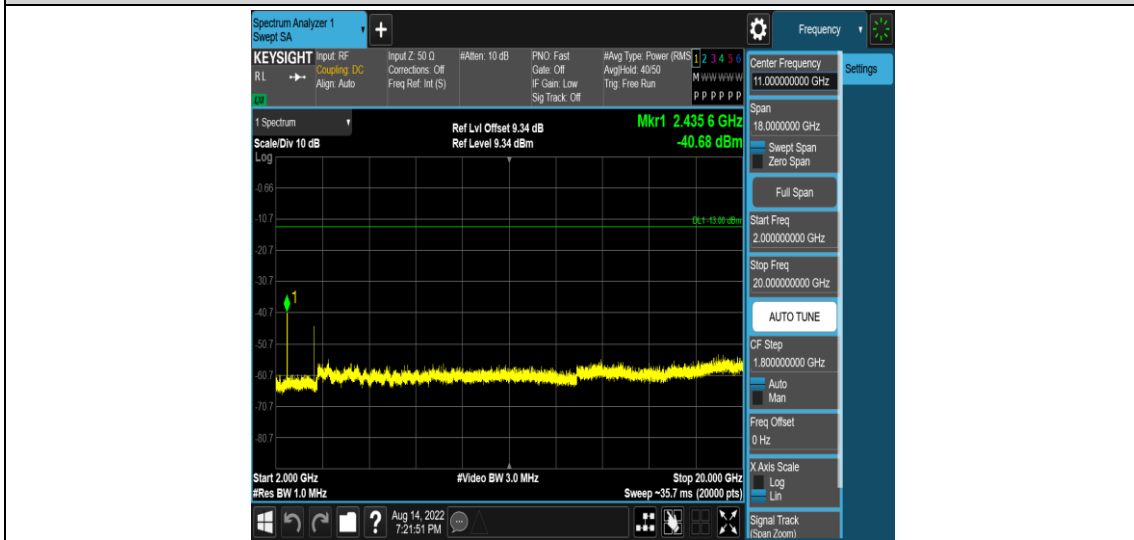

Band4-15MHz-16QAM-20175-1RB#0-Range3:30~1000MHz

Band4-15MHz-16QAM-20175-1RB#0-Range4:1000~2000MHz

Band4-15MHz-16QAM-20175-1RB#0-Range5:2000~20000MHz

Band4-15MHz-16QAM-20325-1RB#0-Range4: 1000~2000MHz

Band4-15MHz-16QAM-20325-1RB#0-Range5:2000~20000MHz