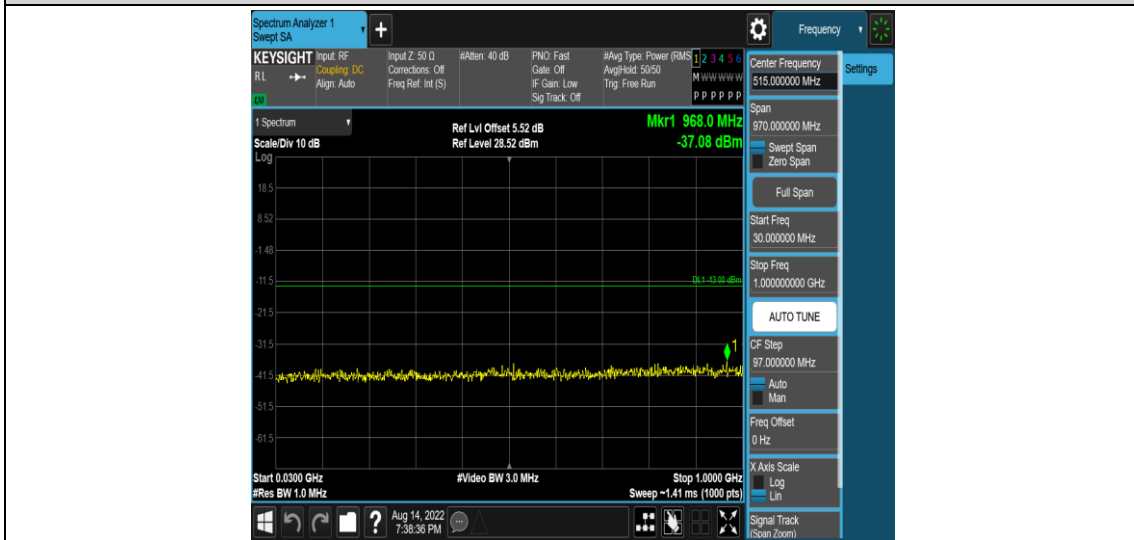

Band4-20MHz-QPSK-20050-1RB#0-Range2:0.15~30MHz

Band4-20MHz-QPSK-20050-1RB#0-Range3:30~1000MHz