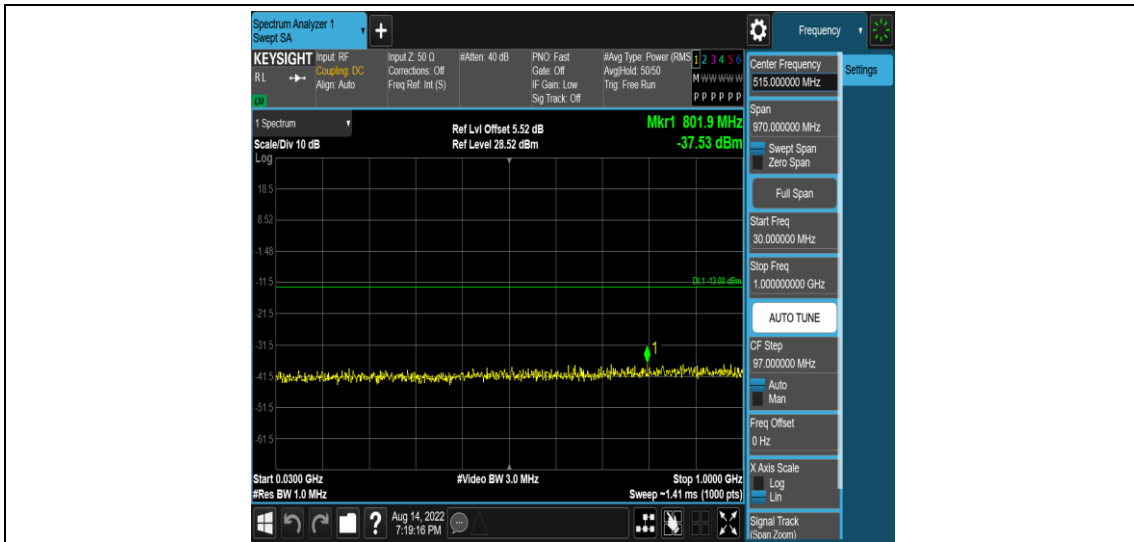

Band4-15MHz-16QAM-20025-1RB#0-Range3:30~1000MHz

Band4-15MHz-16QAM-20025-1RB#0-Range4:1000~2000MHz

Band4-15MHz-16QAM-20025-1RB#0-Range5:2000~20000MHz

Band4-15MHz-16QAM-20175-1RB#0-Range1:0.009~0.15MHz

Band4-15MHz-16QAM-20175-1RB#0-Range2:0.15~30MHz

Band4-15MHz-16QAM-20175-1RB#0-Range3:30~1000MHz

Band4-15MHz-16QAM-20175-1RB#0-Range4:1000~2000MHz

Band4-15MHz-16QAM-20175-1RB#0-Range5:2000~20000MHz

Band4-15MHz-16QAM-20325-1RB#0-Range4: 1000~2000MHz

Band4-15MHz-16QAM-20325-1RB#0-Range5:2000~20000MHz