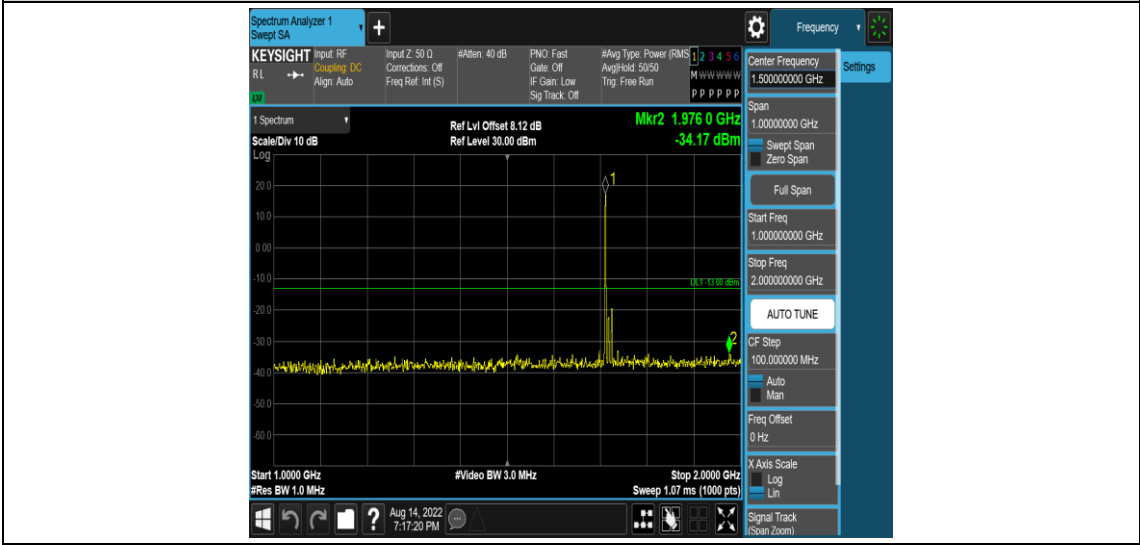

Band4-15MHz-QPSK-20325-1RB#0-Range3:30~1000MHz

Band4-15MHz-QPSK-20325-1RB#0-Range4:1000~2000MHz

Band4-15MHz-QPSK-20325-1RB#0-Range5:2000~20000MHz

Band4-15MHz-16QAM-20025-1RB#0-Range1:0.009~0.15MHz

Band4-15MHz-16QAM-20025-1RB#0-Range2:0.15~30MHz

Band4-15MHz-16QAM-20025-1RB#0-Range3:30~1000MHz

Band4-15MHz-16QAM-20025-1RB#0-Range4:1000~2000MHz

Band4-15MHz-16QAM-20025-1RB#0-Range5:2000~20000MHz

Band4-15MHz-16QAM-20175-1RB#0-Range1:0.009~0.15MHz

Band4-15MHz-16QAM-20175-1RB#0-Range2:0.15~30MHz