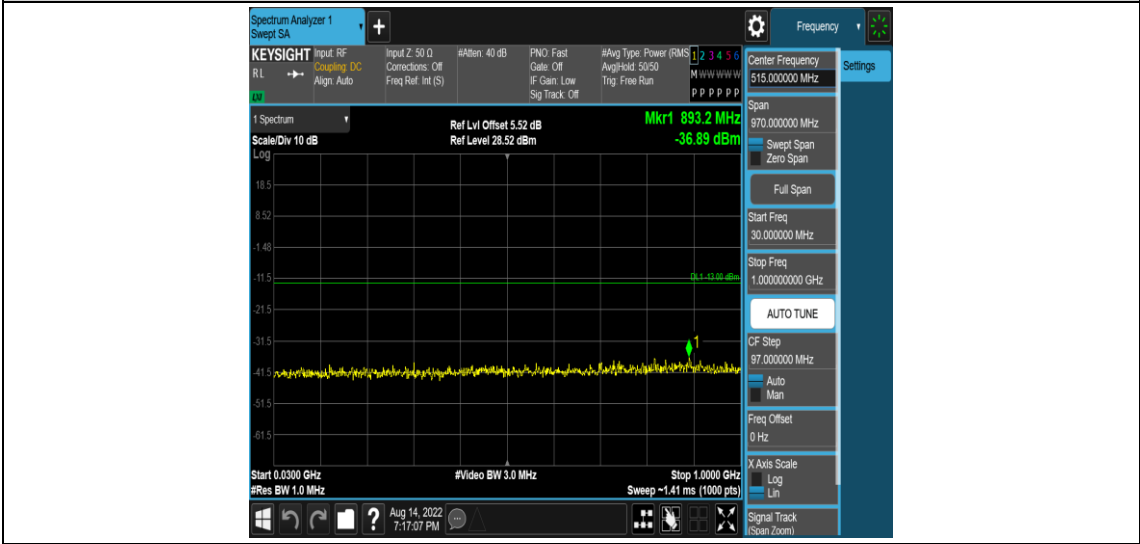

Band4-15MHz-QPSK-20325-1RB#0-Range3:30~1000MHz

Band4-15MHz-QPSK-20325-1RB#0-Range4:1000~2000MHz

Band4-15MHz-QPSK-20325-1RB#0-Range5:2000~20000MHz

Band4-15MHz-16QAM-20025-1RB#0-Range1:0.009~0.15MHz

Band4-15MHz-16QAM-20025-1RB#0-Range2:0.15~30MHz

Band4-15MHz-16QAM-20025-1RB#0-Range3:30~1000MHz

Band4-15MHz-16QAM-20025-1RB#0-Range4:1000~2000MHz

Band4-15MHz-16QAM-20025-1RB#0-Range5:2000~20000MHz

Band4-15MHz-16QAM-20175-1RB#0-Range1:0.009~0.15MHz

Band4-15MHz-16QAM-20175-1RB#0-Range2:0.15~30MHz