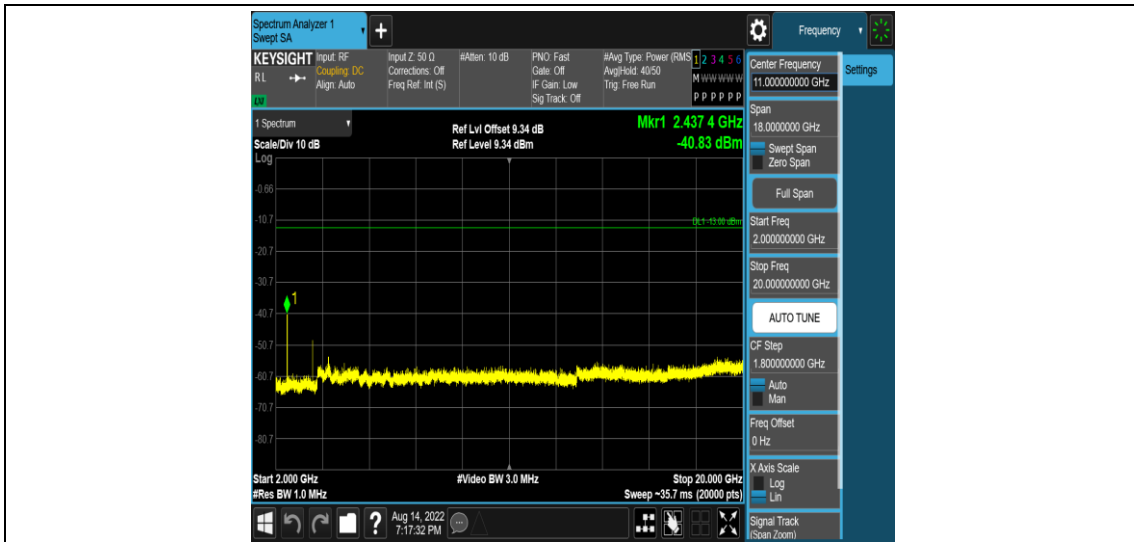

Band4-15MHz-QPSK-20325-1RB#0-Range3:30~1000MHz

Band4-15MHz-QPSK-20325-1RB#0-Range4:1000~2000MHz

Band4-15MHz-QPSK-20325-1RB#0-Range5:2000~20000MHz

Band4-15MHz-16QAM-20025-1RB#0-Range1:0.009~0.15MHz

Band4-15MHz-16QAM-20025-1RB#0-Range2:0.15~30MHz

Band4-15MHz-16QAM-20025-1RB#0-Range3:30~1000MHz

Band4-15MHz-16QAM-20025-1RB#0-Range4:1000~2000MHz

Band4-15MHz-16QAM-20025-1RB#0-Range5:2000~20000MHz

Band4-15MHz-16QAM-20175-1RB#0-Range1:0.009~0.15MHz

Band4-15MHz-16QAM-20175-1RB#0-Range2:0.15~30MHz