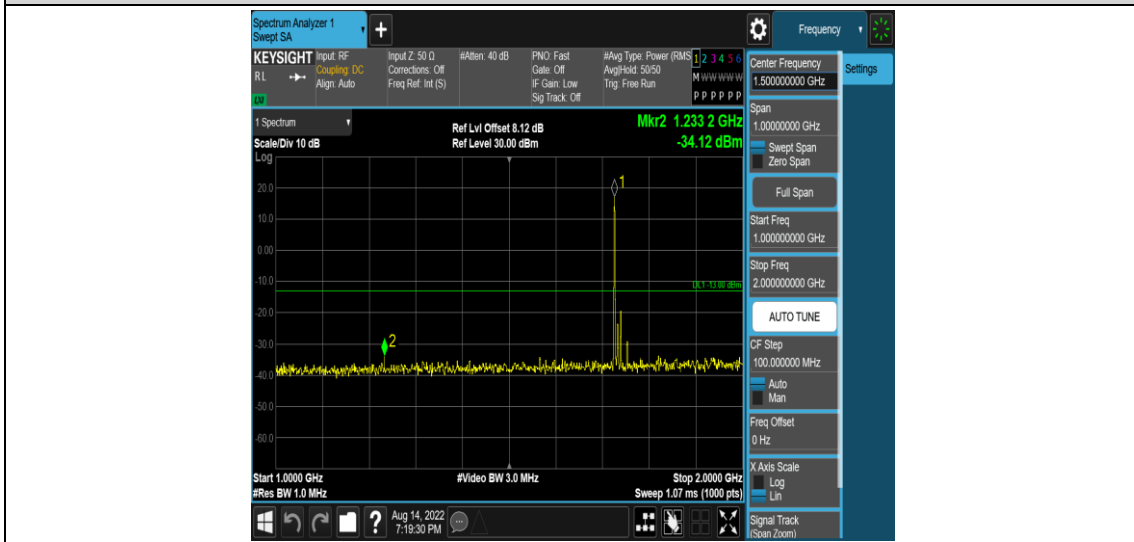

Band4-15MHz-16QAM-20025-1RB#0-Range3:30~1000MHz

Band4-15MHz-16QAM-20025-1RB#0-Range4:1000~2000MHz

Band4-15MHz-16QAM-20025-1RB#0-Range5:2000~20000MHz

Band4-15MHz-16QAM-20175-1RB#0-Range1:0.009~0.15MHz

Band4-15MHz-16QAM-20175-1RB#0-Range2:0.15~30MHz

Band4-15MHz-16QAM-20175-1RB#0-Range3:30~1000MHz

Band4-15MHz-16QAM-20175-1RB#0-Range4:1000~2000MHz

Band4-15MHz-16QAM-20175-1RB#0-Range5:2000~20000MHz

Band4-15MHz-16QAM-20325-1RB#0-Range4: 1000~2000MHz

Band4-15MHz-16QAM-20325-1RB#0-Range5:2000~20000MHz