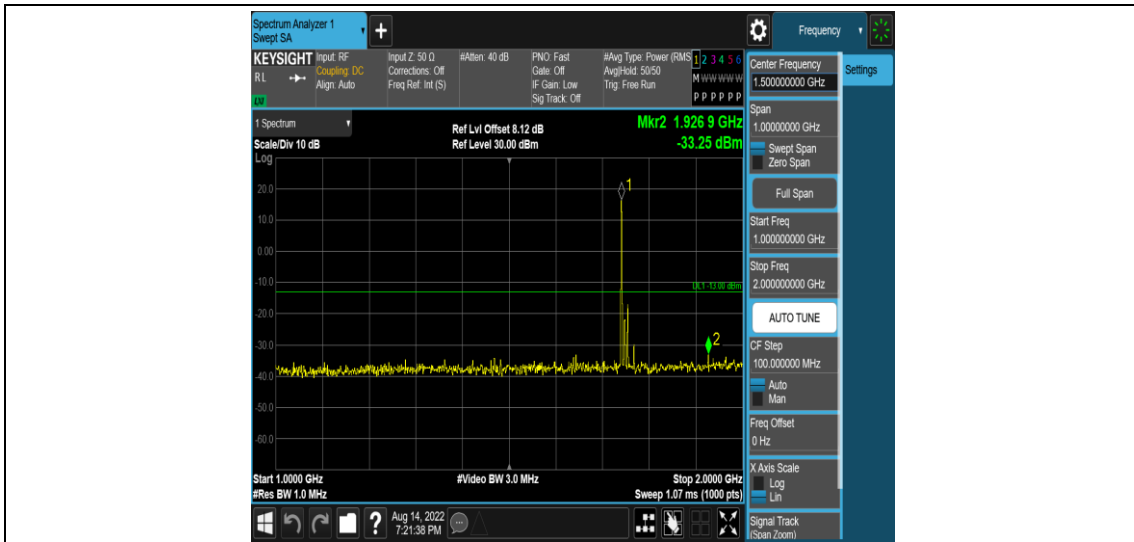

Band4-15MHz-16QAM-20175-1RB#0-Range3:30~1000MHz

Band4-15MHz-16QAM-20175-1RB#0-Range4:1000~2000MHz

Band4-15MHz-16QAM-20175-1RB#0-Range5:2000~20000MHz

Band4-15MHz-16QAM-20325-1RB#0-Range4: 1000~2000MHz

Band4-15MHz-16QAM-20325-1RB#0-Range5:2000~20000MHz