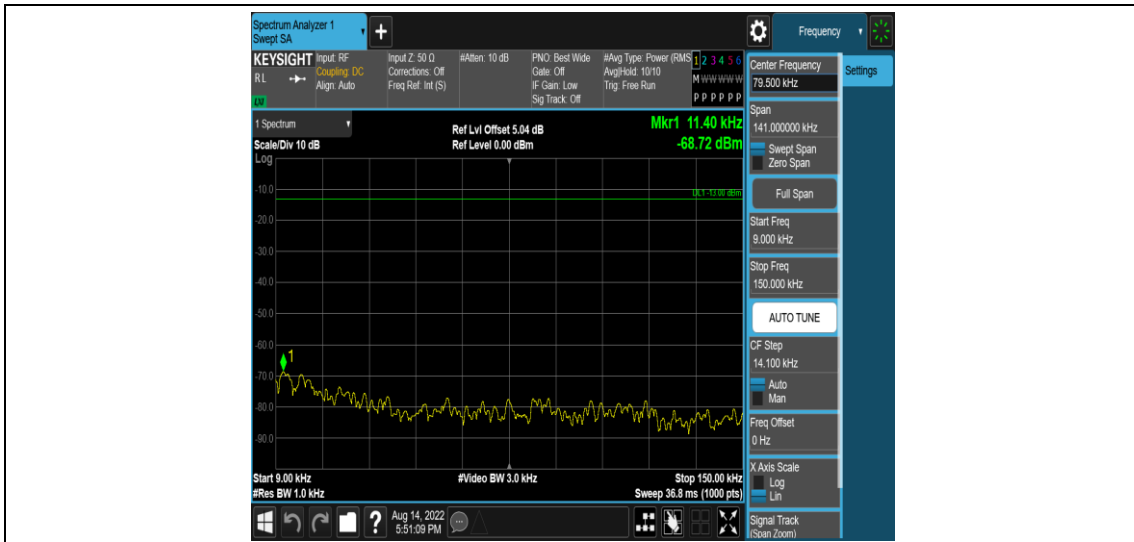

Band4-1.4MHz-QPSK-20393-1RB#0-Range1:0.009~0.15MHz