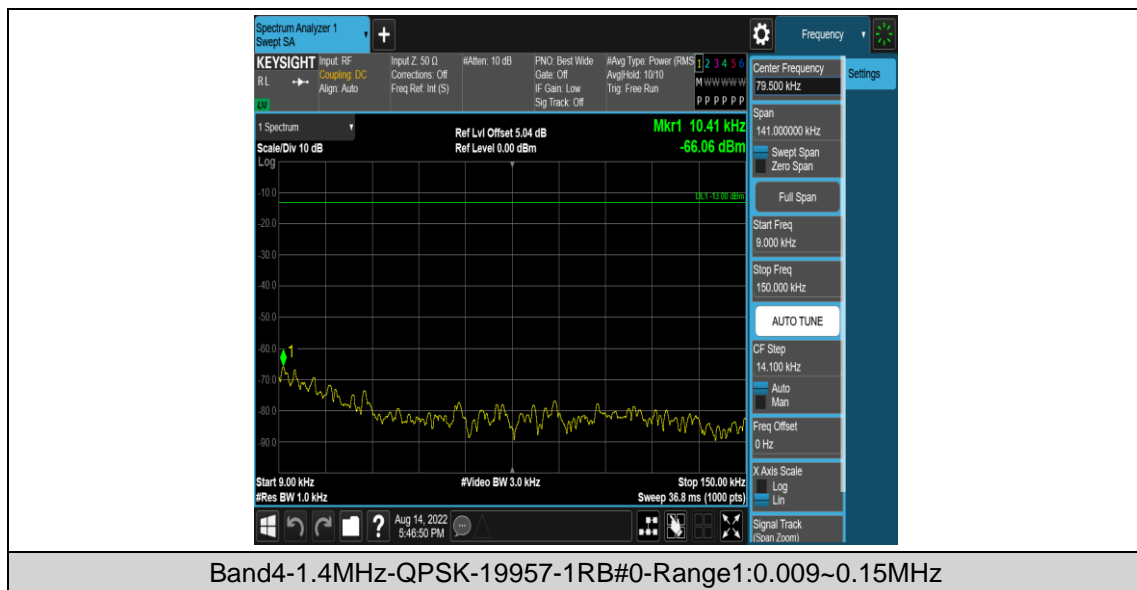

Band4	20MHz	QPSK	20300	1RB#0	Range2:0.15~30MHz	PASS
Band4	20MHz	QPSK	20300	1RB#0	Range3:30~1000MHz	PASS
Band4	20MHz	QPSK	20300	1RB#0	Range4:1000~2000MHz	PASS
Band4	20MHz	QPSK	20300	1RB#0	Range5:2000~20000MHz	PASS
Band4	20MHz	16QAM	20050	1RB#0	Range1:0.009~0.15MHz	PASS
Band4	20MHz	16QAM	20050	1RB#0	Range2:0.15~30MHz	PASS
Band4	20MHz	16QAM	20050	1RB#0	Range3:30~1000MHz	PASS
Band4	20MHz	16QAM	20050	1RB#0	Range4:1000~2000MHz	PASS
Band4	20MHz	16QAM	20050	1RB#0	Range5:2000~20000MHz	PASS
Band4	20MHz	16QAM	20175	1RB#0	Range1:0.009~0.15MHz	PASS
Band4	20MHz	16QAM	20175	1RB#0	Range2:0.15~30MHz	PASS
Band4	20MHz	16QAM	20175	1RB#0	Range3:30~1000MHz	PASS
Band4	20MHz	16QAM	20175	1RB#0	Range4:1000~2000MHz	PASS
Band4	20MHz	16QAM	20175	1RB#0	Range5:2000~20000MHz	PASS
Band4	20MHz	16QAM	20300	1RB#0	Range1:0.009~0.15MHz	PASS
Band4	20MHz	16QAM	20300	1RB#0	Range2:0.15~30MHz	PASS
Band4	20MHz	16QAM	20300	1RB#0	Range3:30~1000MHz	PASS
Band4	20MHz	16QAM	20300	1RB#0	Range4:1000~2000MHz	PASS
Band4	20MHz	16QAM	20300	1RB#0	Range5:2000~20000MHz	PASS

Test Graphs

Band4-1.4MHz-QPSK-19957-1RB#0-Range1:0.009~0.15MHz