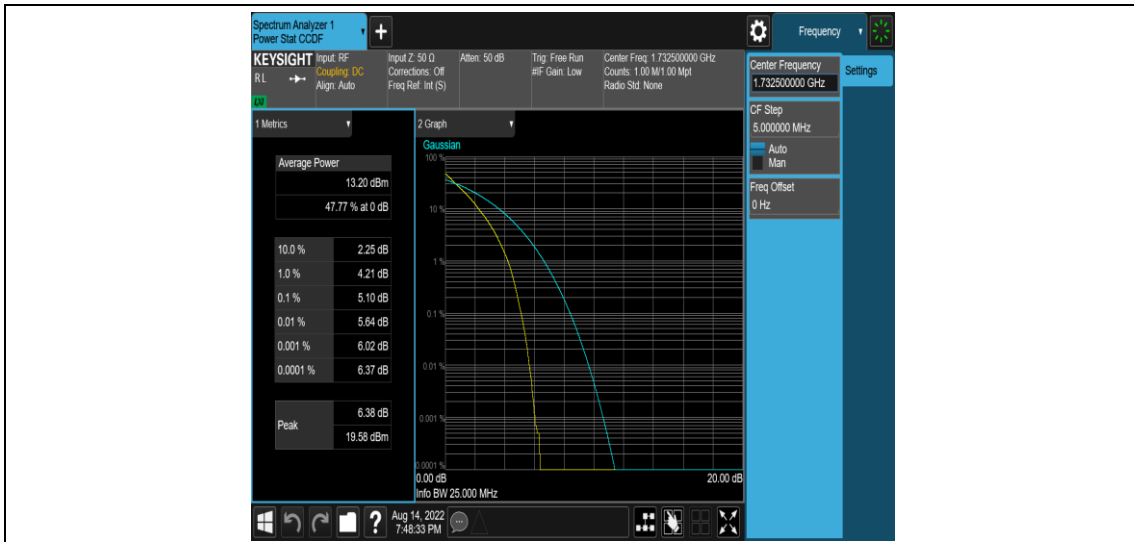

Band4-15MHz-16QAM-20175-75RB#0

Band4-15MHz-16QAM-20325-1RB#0

Band4-15MHz-16QAM-20325-75RB#0

Band4-20MHz-QPSK-20050-1RB#0

Band4-20MHz-QPSK-20050-100RB#0

Band4-20MHz-QPSK-20175-1RB#0

Band4-20MHz-QPSK-20175-100RB#0