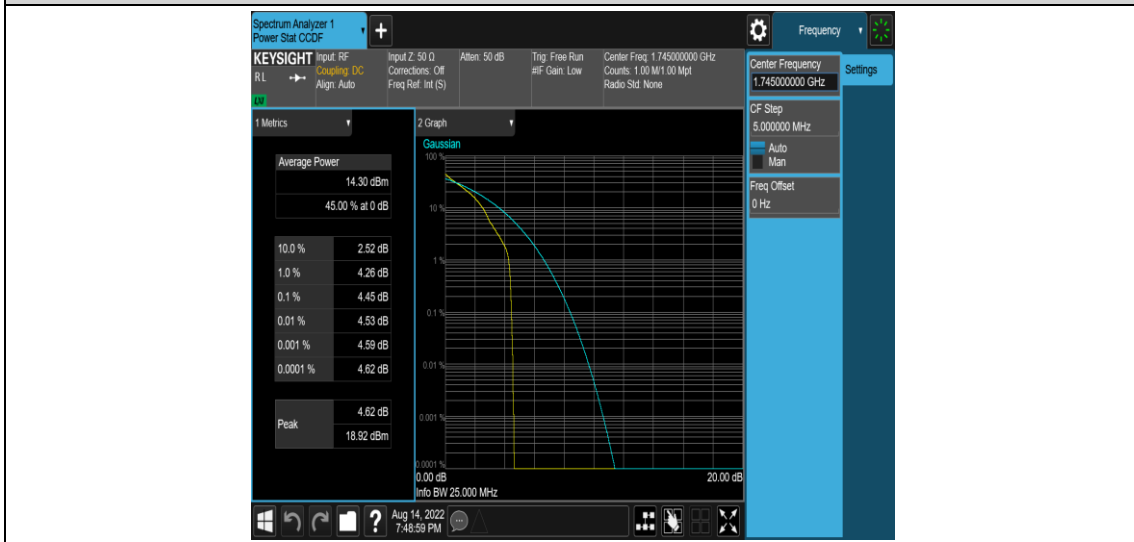

Band4-15MHz-16QAM-20175-75RB#0

Band4-15MHz-16QAM-20325-1RB#0

Band4-15MHz-16QAM-20325-75RB#0

Band4-20MHz-QPSK-20050-1RB#0

Band4-20MHz-QPSK-20050-100RB#0

Band4-20MHz-QPSK-20175-1RB#0

Band4-20MHz-QPSK-20175-100RB#0