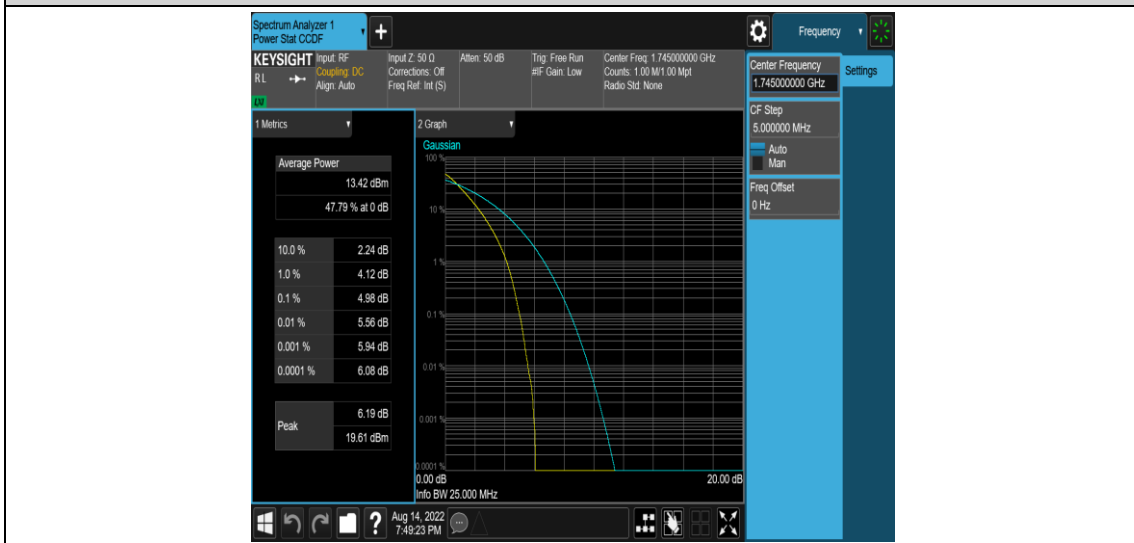

Band4-20MHz-QPSK-20300-100RB#0