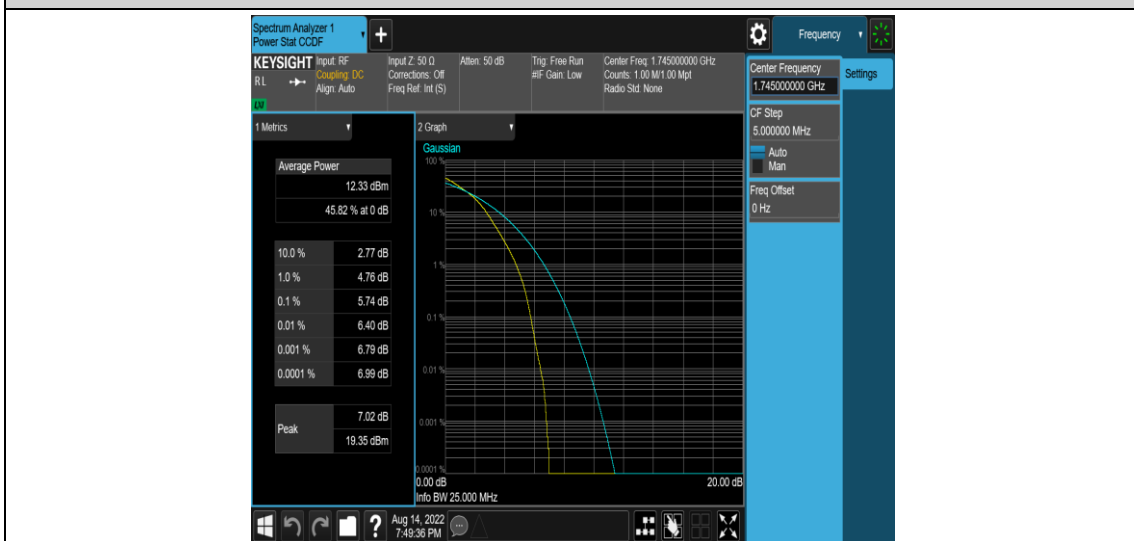

Band4-20MHz-16QAM-20300-100RB#0

Appendix C: 26dB Bandwidth and Occupied Bandwidth

Test Result

Band	Bandwidth	Modulation	Channel	RB Configuration	Occupied Bandwidth (MHz)	26dB Bandwidth (MHz)	Verdict
Band4	1.4MHz	QPSK	19957	6RB#0	1.0931	1.269	PASS
Band4	1.4MHz	QPSK	20175	6RB#0	1.0904	1.261	PASS
Band4	1.4MHz	QPSK	20393	6RB#0	1.0908	1.272	PASS
Band4	1.4MHz	16QAM	19957	6RB#0	1.0907	1.266	PASS
Band4	1.4MHz	16QAM	20175	6RB#0	1.0893	1.277	PASS
Band4	1.4MHz	16QAM	20393	6RB#0	1.0912	1.256	PASS
Band4	3MHz	QPSK	19965	15RB#0	2.6970	2.888	PASS
Band4	3MHz	QPSK	20175	15RB#0	2.6991	2.911	PASS
Band4	3MHz	QPSK	20385	15RB#0	2.7017	2.921	PASS
Band4	3MHz	16QAM	19965	15RB#0	2.6934	2.934	PASS
Band4	3MHz	16QAM	20175	15RB#0	2.6929	2.929	PASS
Band4	3MHz	16QAM	20385	15RB#0	2.6962	2.909	PASS
Band4	5MHz	QPSK	19975	25RB#0	4.5030	4.936	PASS
Band4	5MHz	QPSK	20175	25RB#0	4.5054	4.913	PASS
Band4	5MHz	QPSK	20375	25RB#0	4.5071	4.870	PASS
Band4	5MHz	16QAM	19975	25RB#0	4.5071	4.898	PASS
Band4	5MHz	16QAM	20175	25RB#0	4.4994	4.911	PASS
Band4	5MHz	16QAM	20375	25RB#0	4.5115	4.877	PASS
Band4	10MHz	QPSK	20000	50RB#0	8.9627	9.575	PASS
Band4	10MHz	QPSK	20175	50RB#0	8.9730	9.542	PASS
Band4	10MHz	QPSK	20350	50RB#0	8.9509	9.542	PASS
Band4	10MHz	16QAM	20000	50RB#0	8.9575	9.546	PASS
Band4	10MHz	16QAM	20175	50RB#0	8.9730	9.574	PASS
Band4	10MHz	16QAM	20350	50RB#0	8.9523	9.531	PASS
Band4	15MHz	QPSK	20025	75RB#0	13.440	14.31	PASS
Band4	15MHz	QPSK	20175	75RB#0	13.444	14.36	PASS
Band4	15MHz	QPSK	20325	75RB#0	13.438	14.25	PASS
Band4	15MHz	16QAM	20025	75RB#0	13.434	14.26	PASS
Band4	15MHz	16QAM	20175	75RB#0	13.437	14.27	PASS
Band4	15MHz	16QAM	20325	75RB#0	13.427	14.24	PASS
Band4	20MHz	QPSK	20050	100RB#0	17.889	18.93	PASS
Band4	20MHz	QPSK	20175	100RB#0	17.914	19.00	PASS
Band4	20MHz	QPSK	20300	100RB#0	17.891	18.95	PASS
Band4	20MHz	16QAM	20050	100RB#0	17.888	18.96	PASS