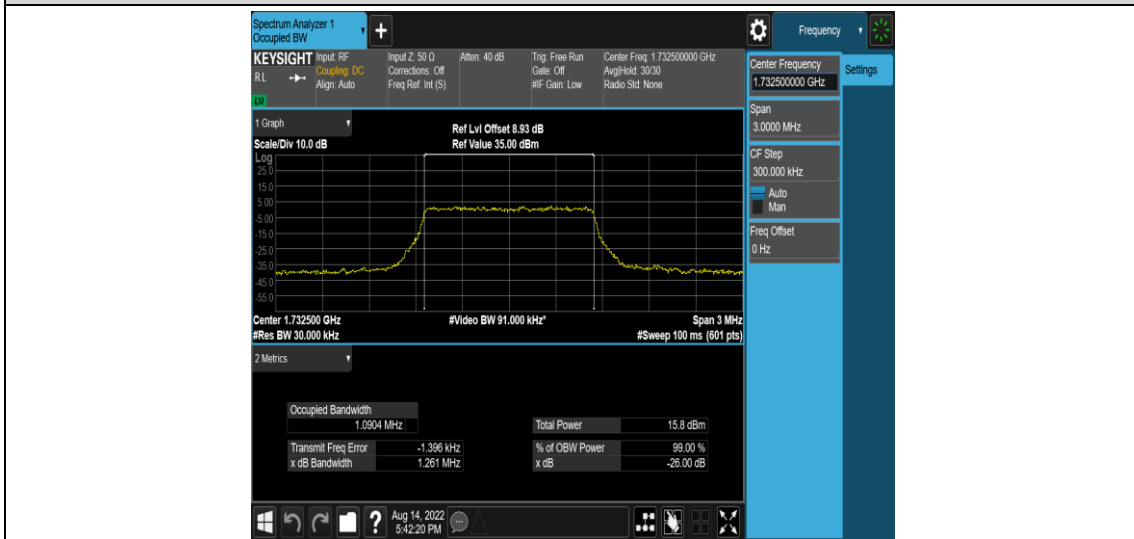

Band4-1.4MHz-QPSK-20175-6RB#0