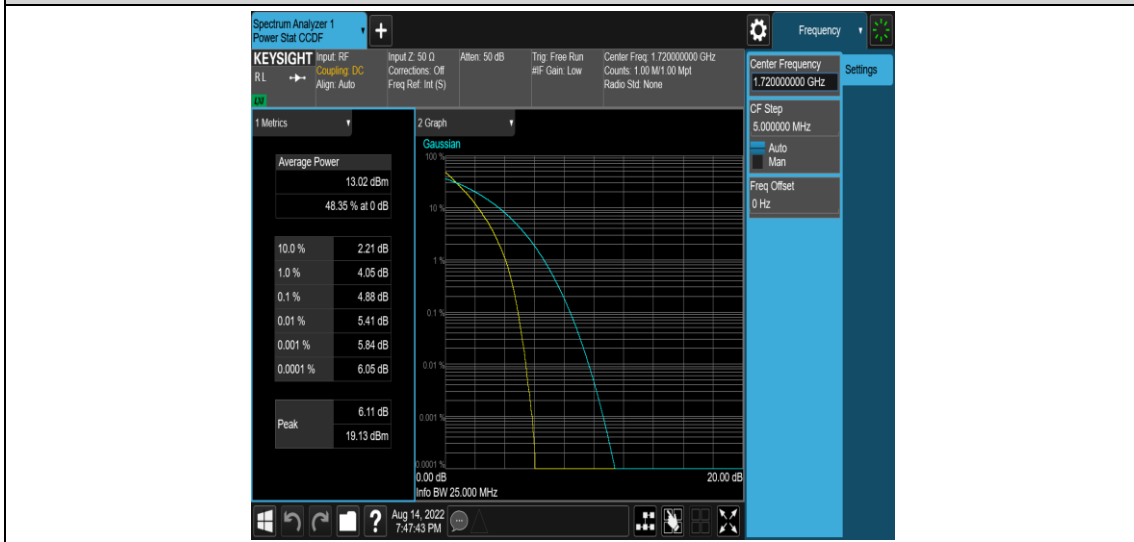

Band4-15MHz-16QAM-20175-75RB#0

Band4-15MHz-16QAM-20325-1RB#0

Band4-15MHz-16QAM-20325-75RB#0

Band4-20MHz-QPSK-20050-1RB#0

Band4-20MHz-QPSK-20050-100RB#0

Band4-20MHz-QPSK-20175-1RB#0

Band4-20MHz-QPSK-20175-100RB#0