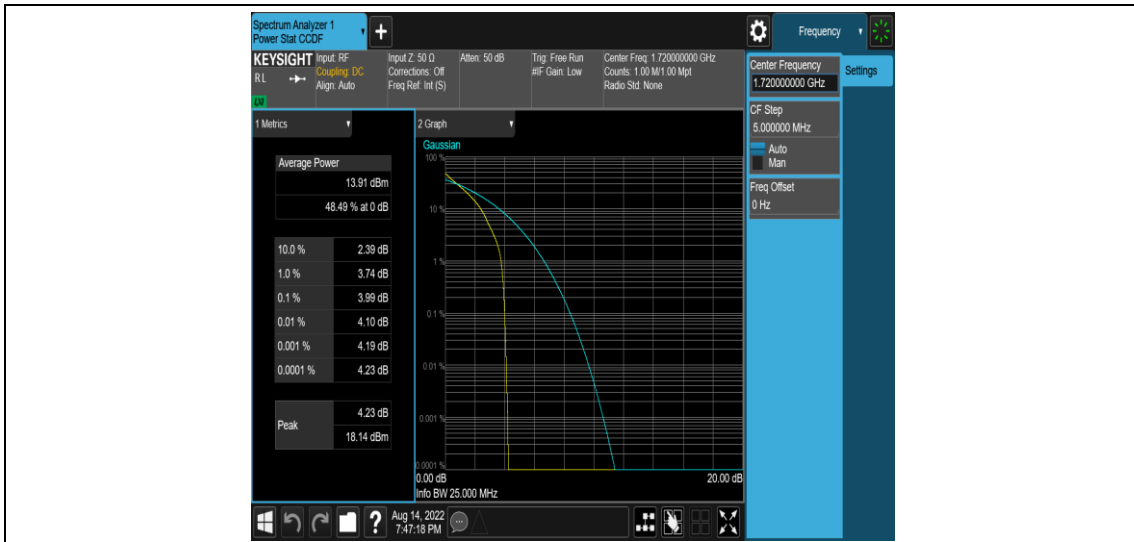

Band4-15MHz-16QAM-20175-75RB#0

Band4-15MHz-16QAM-20325-1RB#0

Band4-15MHz-16QAM-20325-75RB#0

Band4-20MHz-QPSK-20050-1RB#0

Band4-20MHz-QPSK-20050-100RB#0

Band4-20MHz-QPSK-20175-1RB#0

Band4-20MHz-QPSK-20175-100RB#0