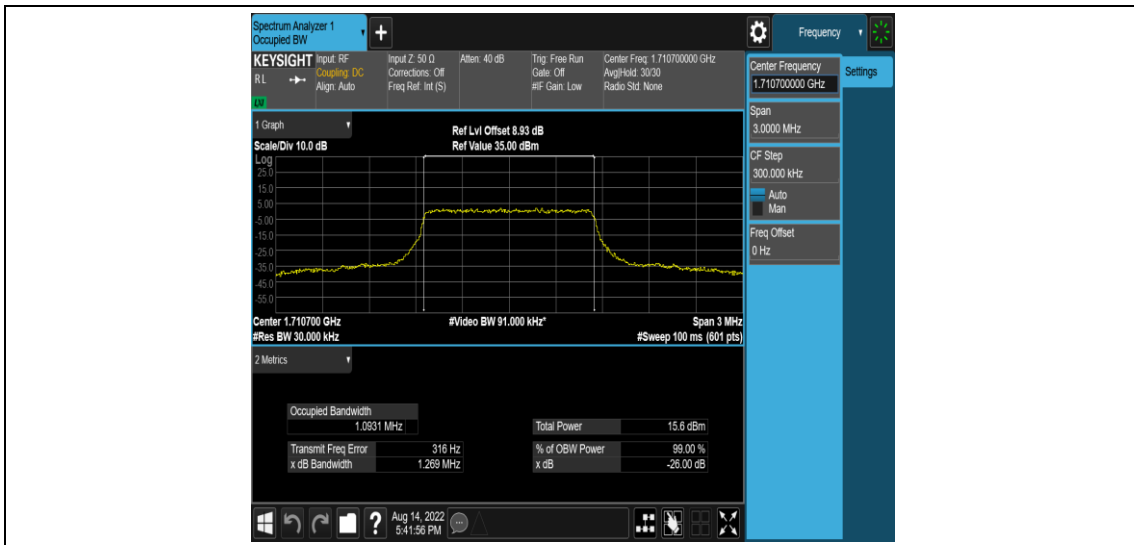

Test Graphs

Band4-1.4MHz-QPSK-19957-6RB#0