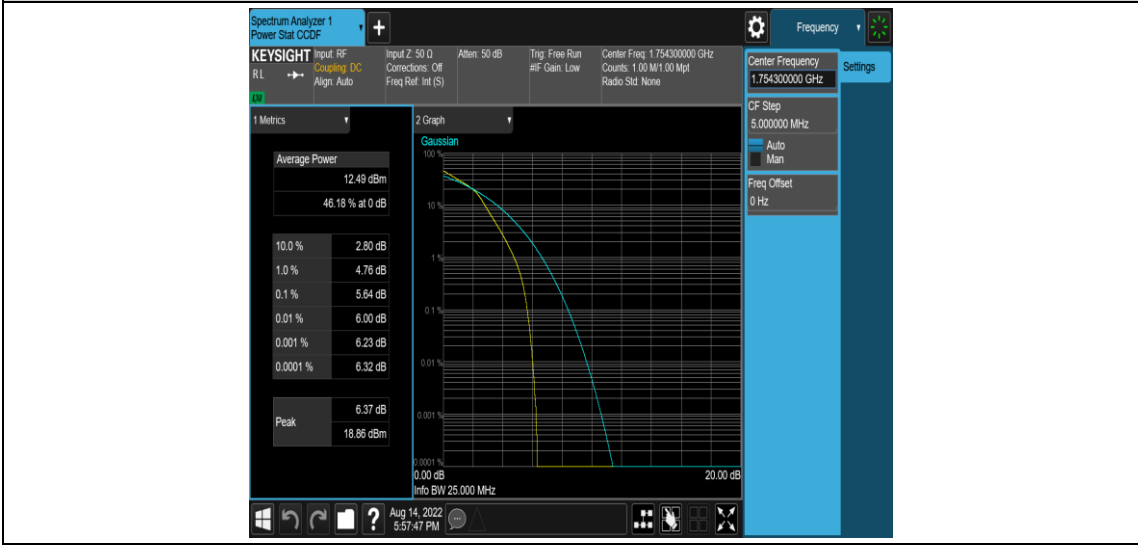

Test Graphs

Band4-1.4MHz-QPSK-19957-1RB#0

Band4-1.4MHz-QPSK-19957-6RB#0

Band4-1.4MHz-16QAM-19957-1RB#0

Band4-1.4MHz-16QAM-19957-6RB#0

Band4-1.4MHz-16QAM-20175-1RB#0

Band4-1.4MHz-16QAM-20175-6RB#0

Band4-1.4MHz-16QAM-20393-1RB#0