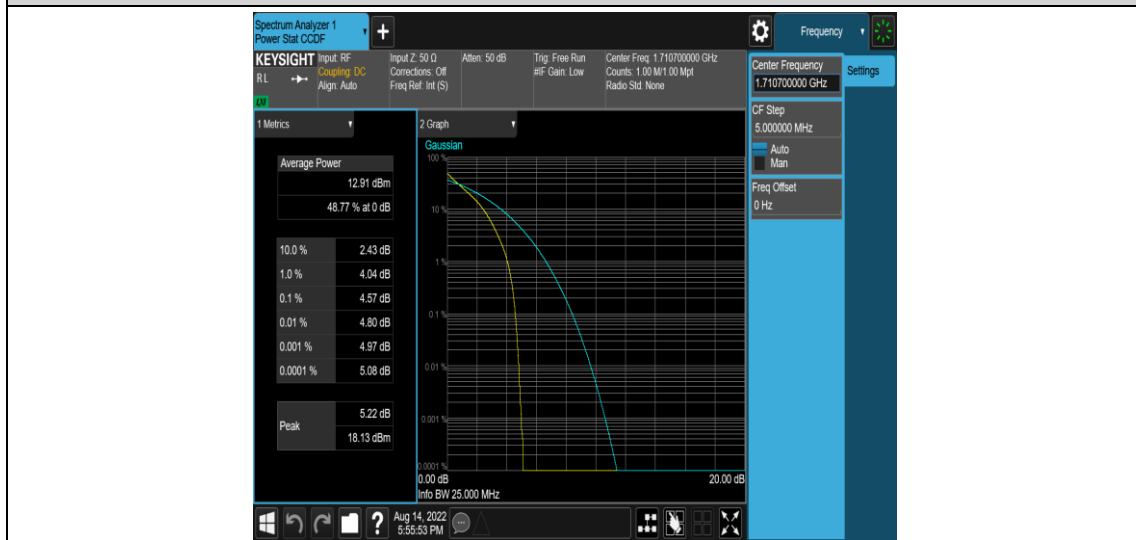

Band4-1.4MHz-QPSK-19957-6RB#0