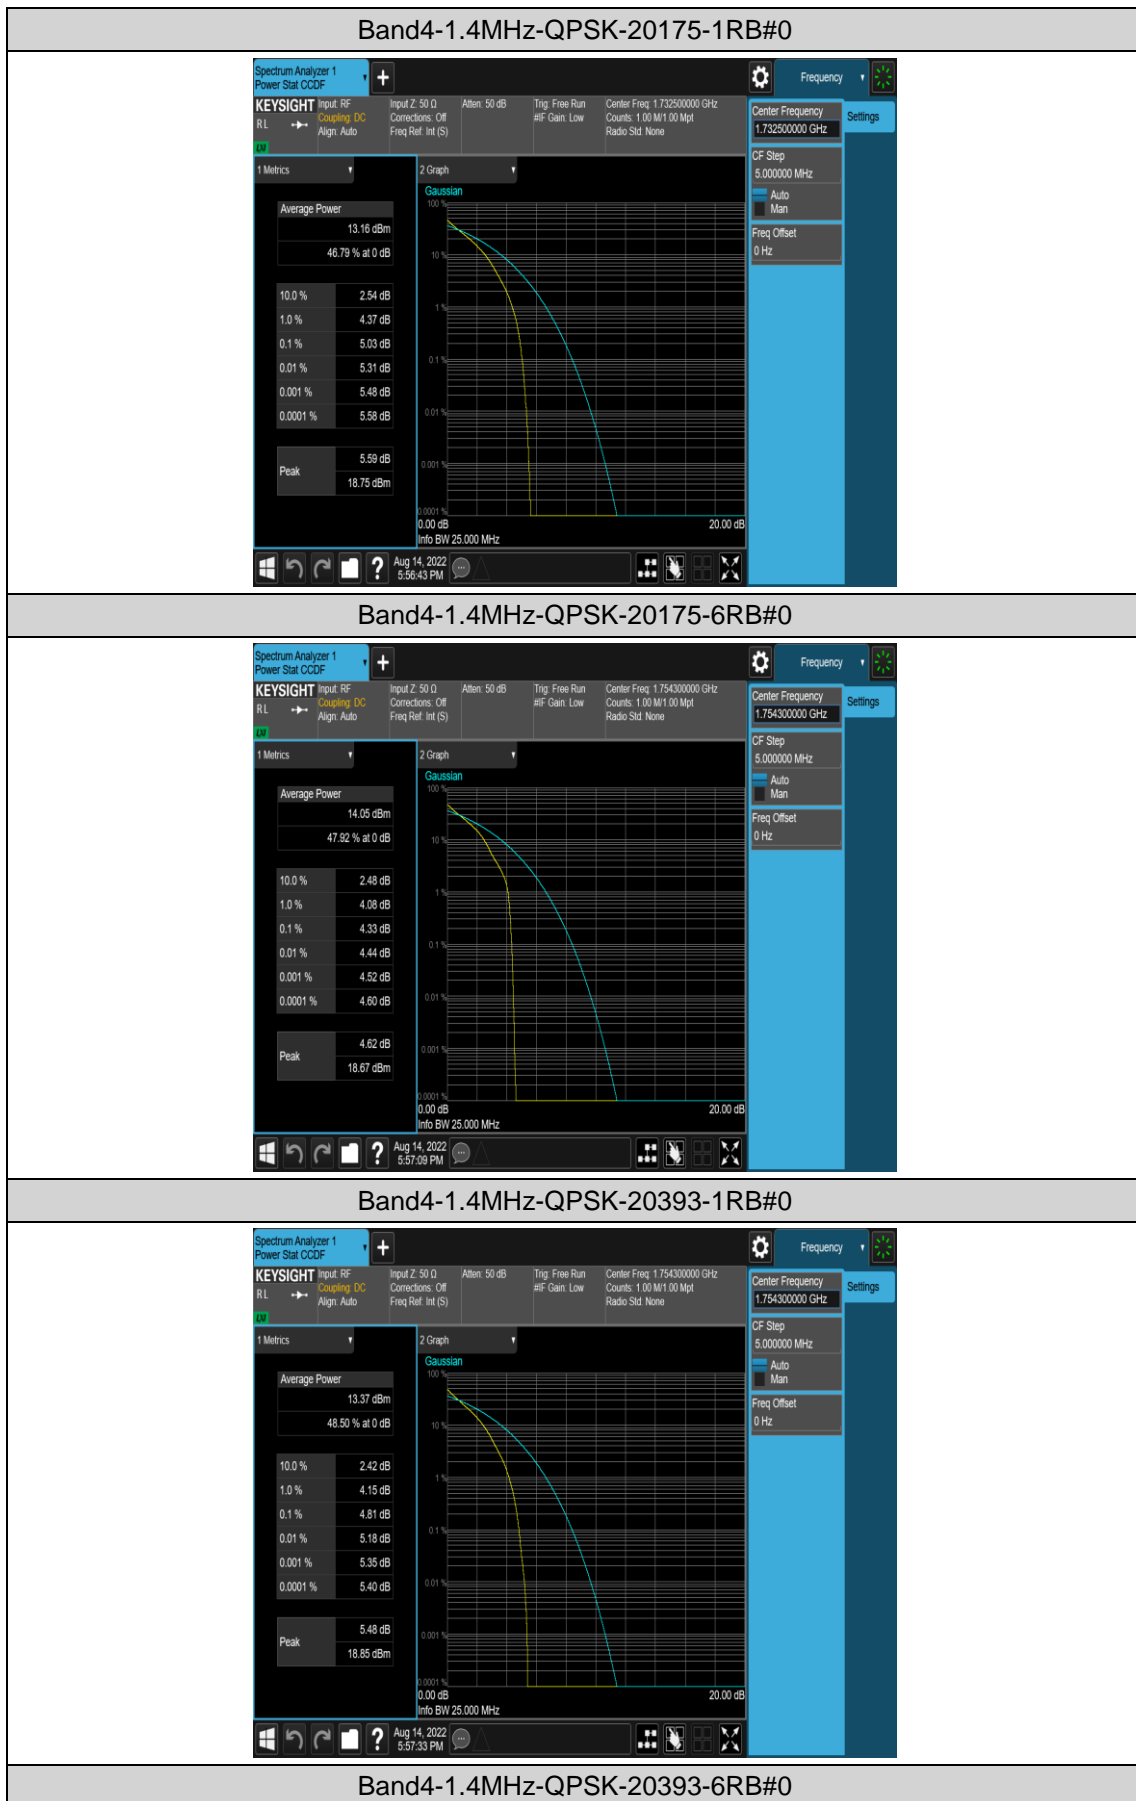

Test Graphs

Band4-1.4MHz-QPSK-19957-1RB#0

Band4-1.4MHz-QPSK-19957-6RB#0

Band4-1.4MHz-16QAM-19957-1RB#0

Band4-1.4MHz-16QAM-19957-6RB#0

Band4-1.4MHz-16QAM-20175-1RB#0

Band4-1.4MHz-16QAM-20175-6RB#0

Band4-1.4MHz-16QAM-20393-1RB#0