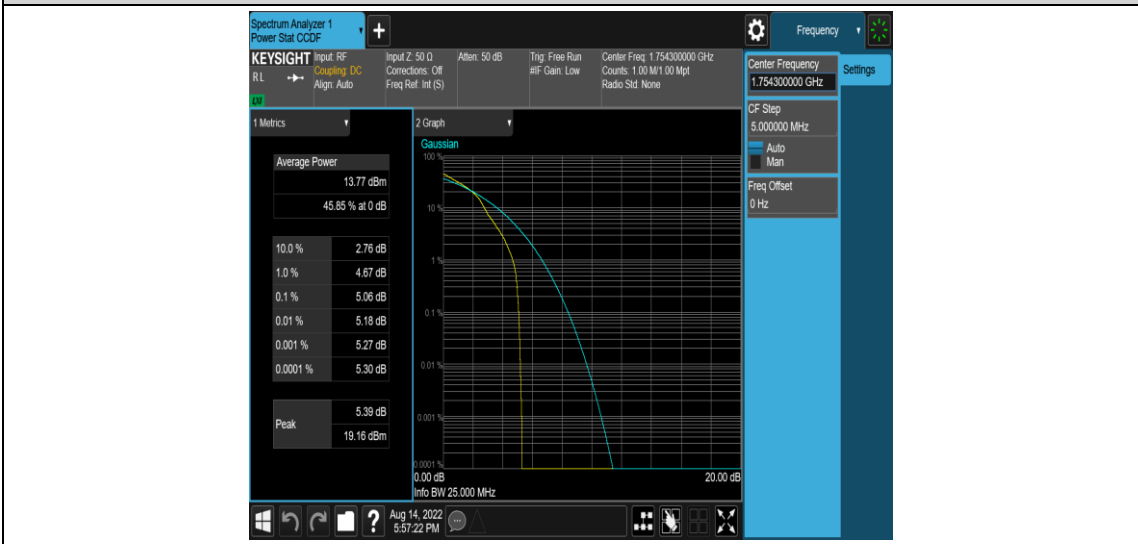

Test Graphs

Band4-1.4MHz-QPSK-19957-1RB#0

Band4-1.4MHz-QPSK-19957-6RB#0

Band4-1.4MHz-16QAM-19957-1RB#0

Band4-1.4MHz-16QAM-19957-6RB#0

Band4-1.4MHz-16QAM-20175-1RB#0

Band4-1.4MHz-16QAM-20175-6RB#0

Band4-1.4MHz-16QAM-20393-1RB#0