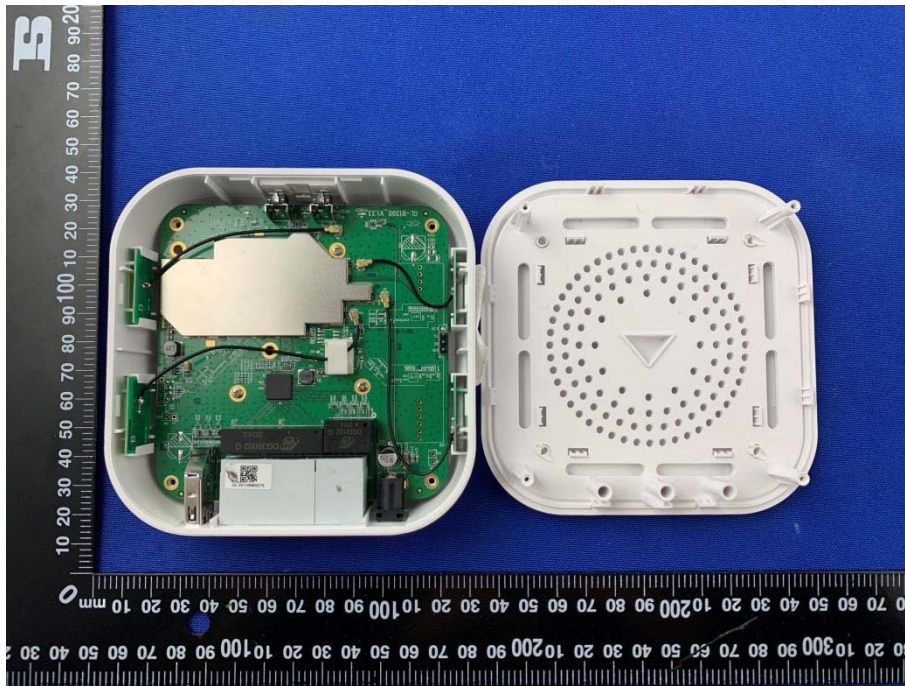

EUT INTERNAL PHOTOS

EUT UNCOVER VIEW

ANTENNA

MAIN BOARD TOP VIEW (WITH SHIELDING)

MAIN BOARD REAR VIEW (WITH SHIELDING)

MAIN BOARD TOP VIEW (WITHOUT SHIELDING)

MAIN BOARD REAR VIEW (WITHOUT SHIELDING)