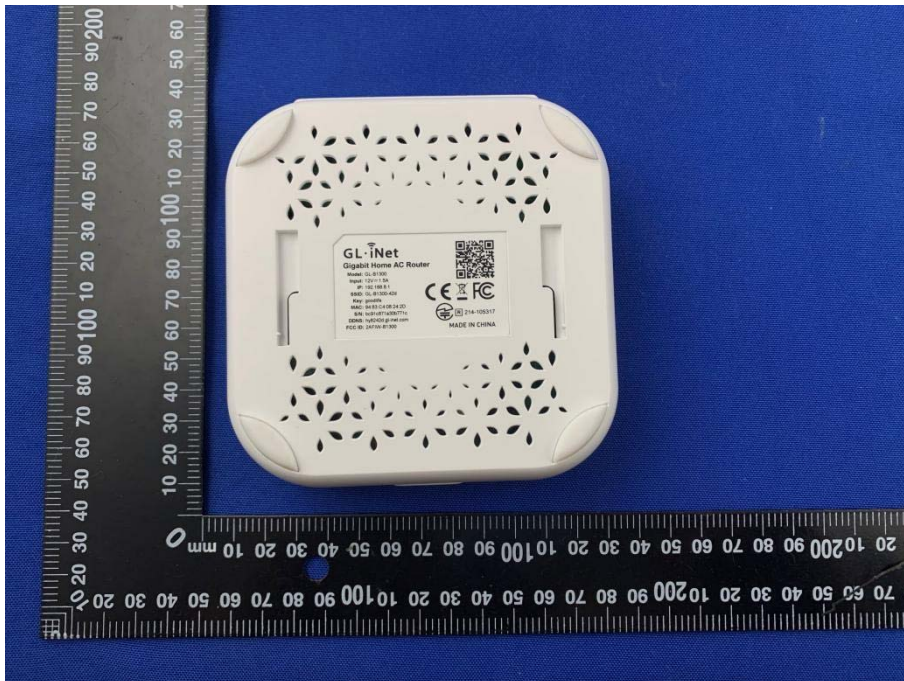

EUT EXTERNAL PHOTOS

FRONT VIEW OF EUT

REAR VIEW OF EUT

LEFT SIDE VIEW OF EUT

RIGHT SIDE OF EUT

TOP VIEW OF EUT

BOTTOM VIEW OF EUT

Accessory-Power Adapter (ICP18-120-1500 (US Plug))

CLOSE-UP

Accessory-Power Adapter (ICP30A-120-1500)

CLOSE-UP

Accessory-EU Plug

Accessory- RJ45 Cable