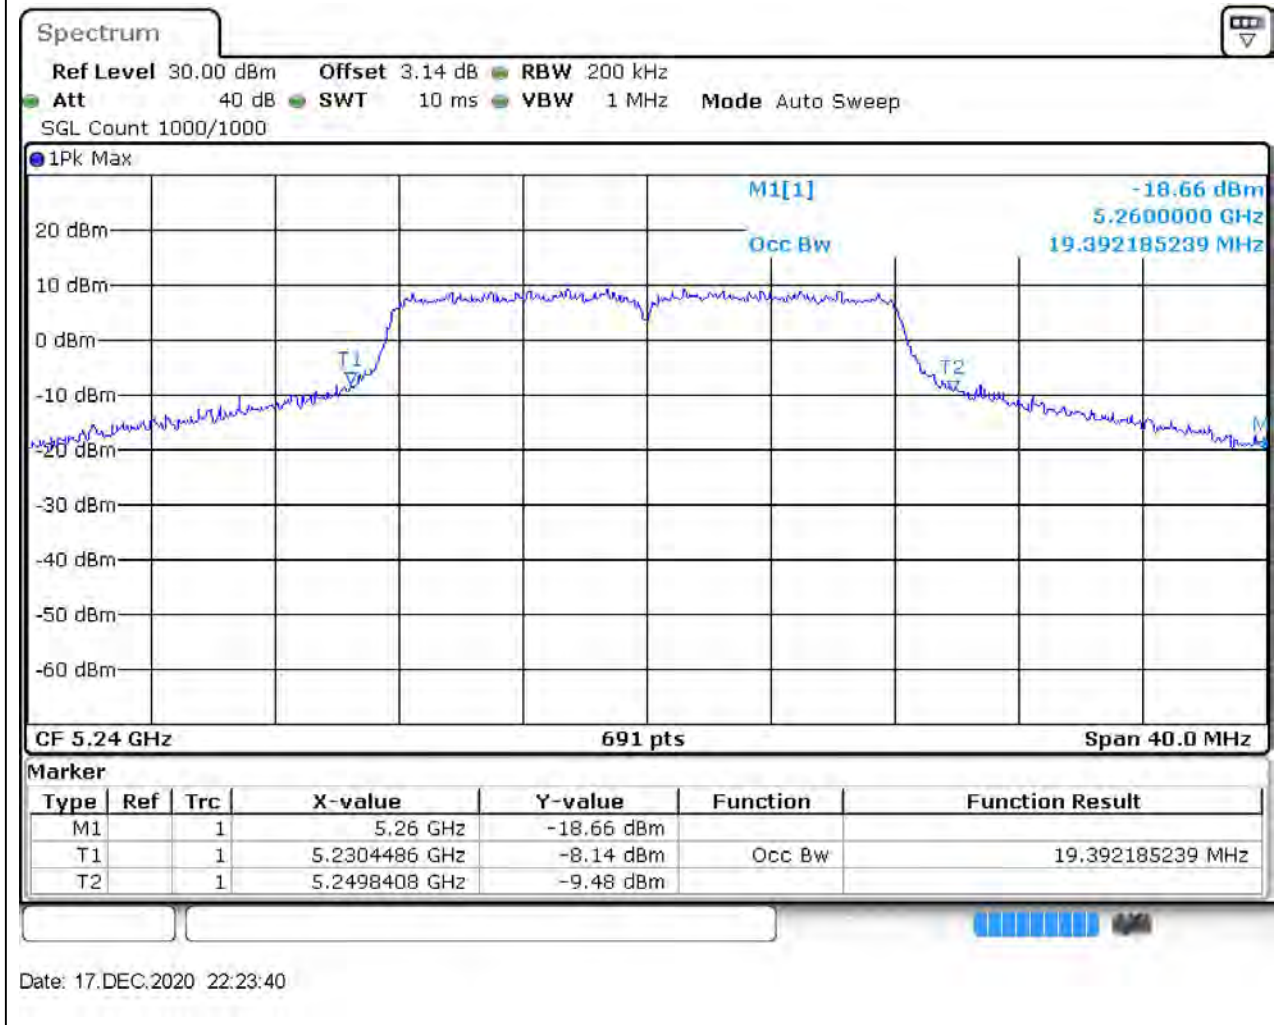

3. 802.11a_20M_Band1_H

3.1. A.2.2-99% Bandwidth(NTNV)

Center Frequency (MHz)	OBW Power (%)	RBW (MHz)	Detector	Limit (MHz)	OBW (MHz)	Verdict
5240	99	0.2	Peak	0	19.392185	Unknown