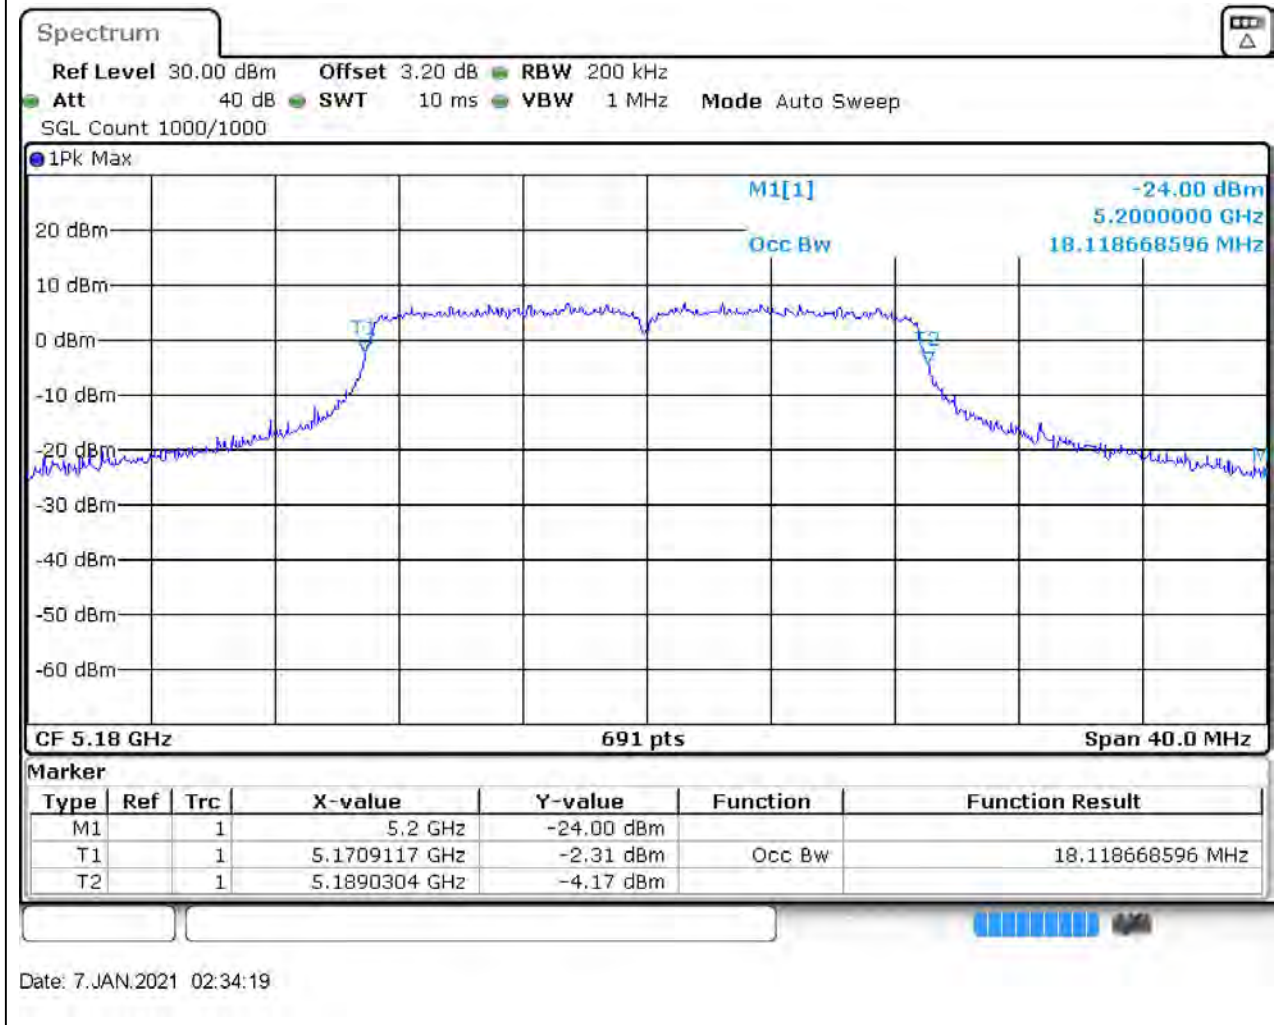

4. 802.11n_20M_Band1_L

4.2. A.2.2-99% Bandwidth(NTNV)

Center Frequency (MHz)	OBW Power (%)	RBW (MHz)	Detector	Limit (MHz)	OBW (MHz)	Verdict
5180	99	0.2	Peak	0	18.118669	Unknown