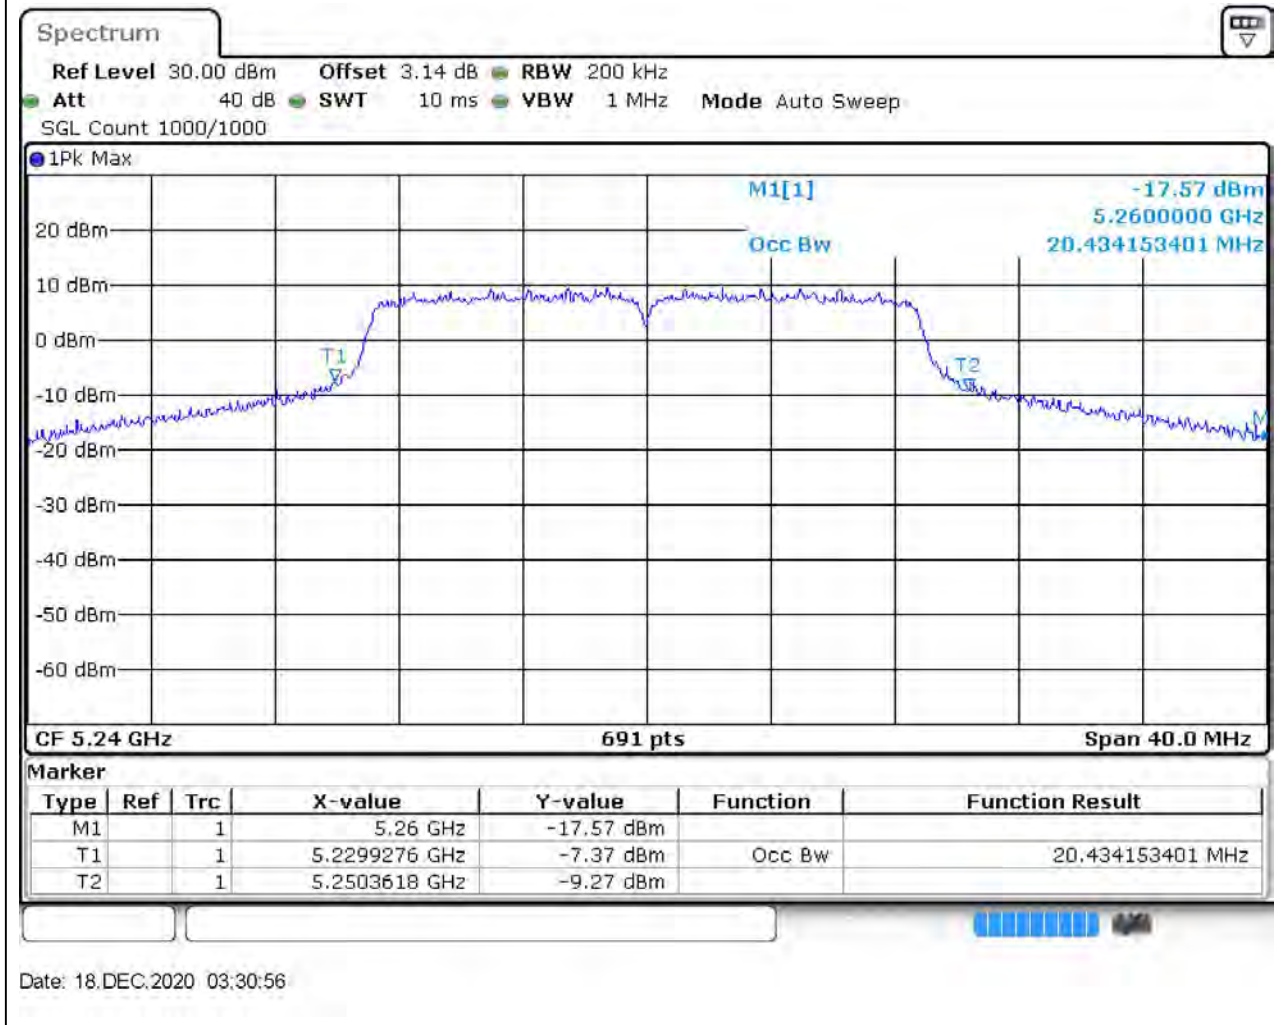

11. 802.11ac_20M_Band1_H

11.1. A.2.2-99% Bandwidth(NTNV)

Center Frequency (MHz)	OBW Power (%)	RBW (MHz)	Detector	Limit (MHz)	OBW (MHz)	Verdict
5240	99	0.2	Peak	0	20.434153	Unknow