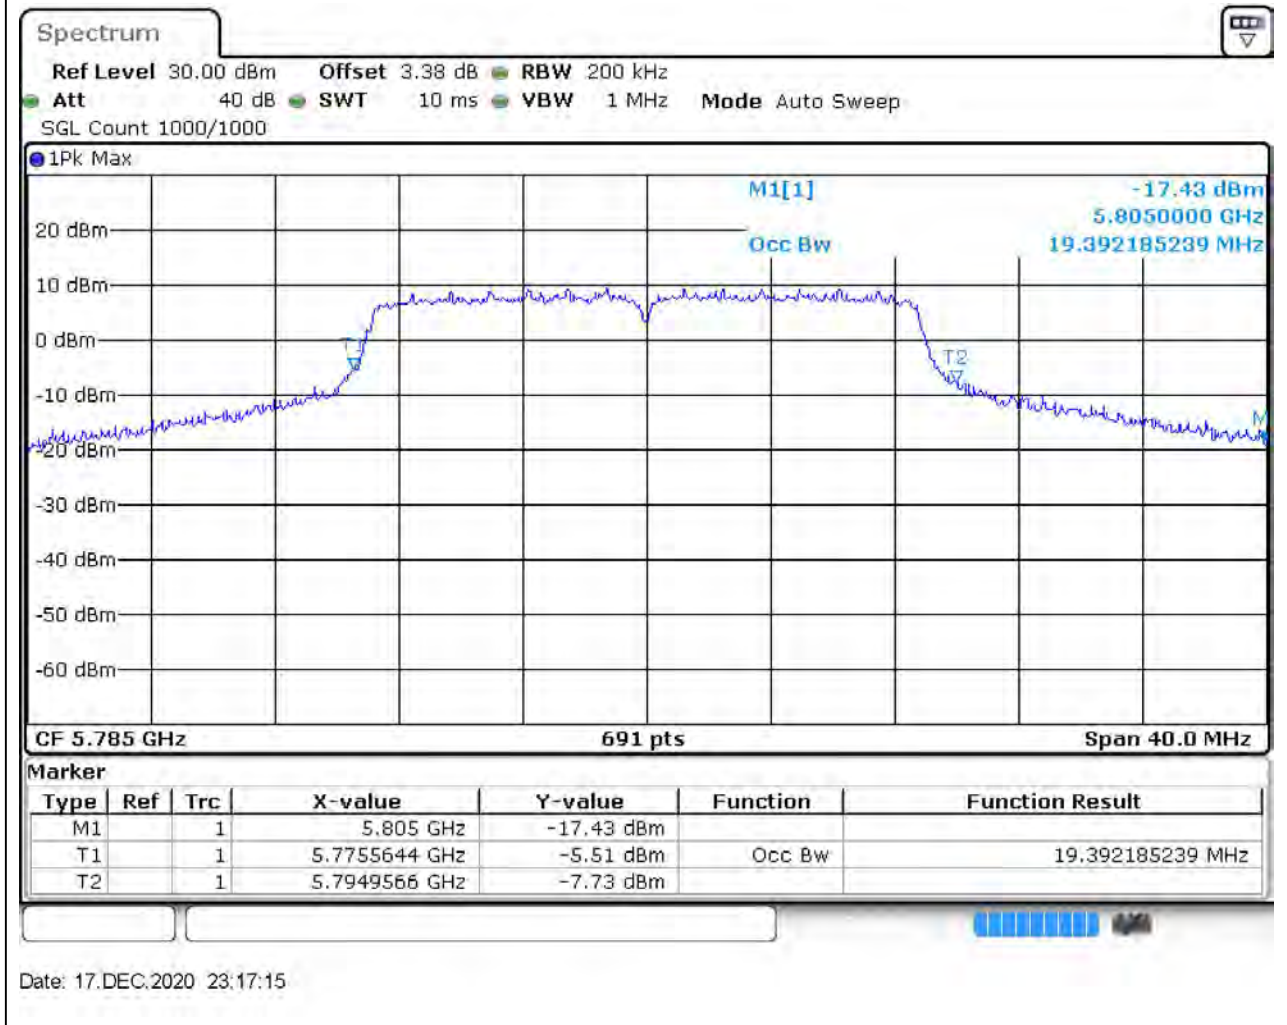

19. 802.11n_20M_Band4_M

19.1. A.2.2-99% Bandwidth(NTNV)

Center Frequency (MHz)	OBW Power (%)	RBW (MHz)	Detector	Limit (MHz)	OBW (MHz)	Verdict
5785	99	0.2	Peak	0	19.392185	Unknown