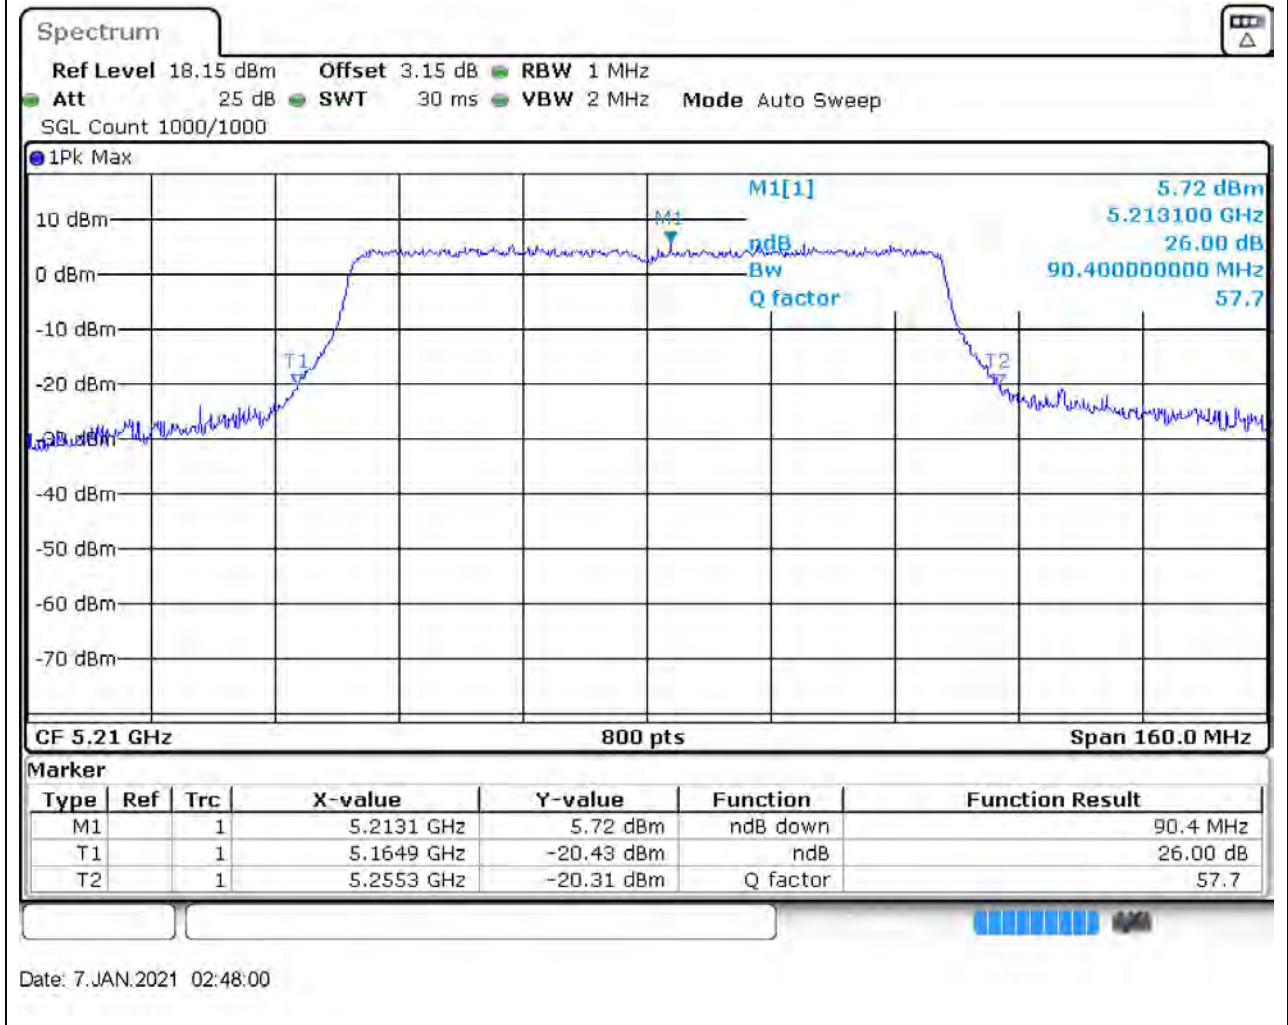

14. 802.11ac_80M_Band1_M

14.1. A.2-26dB Bandwidth(NTNV)

Center Frequency (MHz)	XdB Down	RBW (MHz)	Detector	Limit (MHz)	XdB BandWidth (MHz)	Verdict
5210	26	1	Peak	0	90.4	Unknow