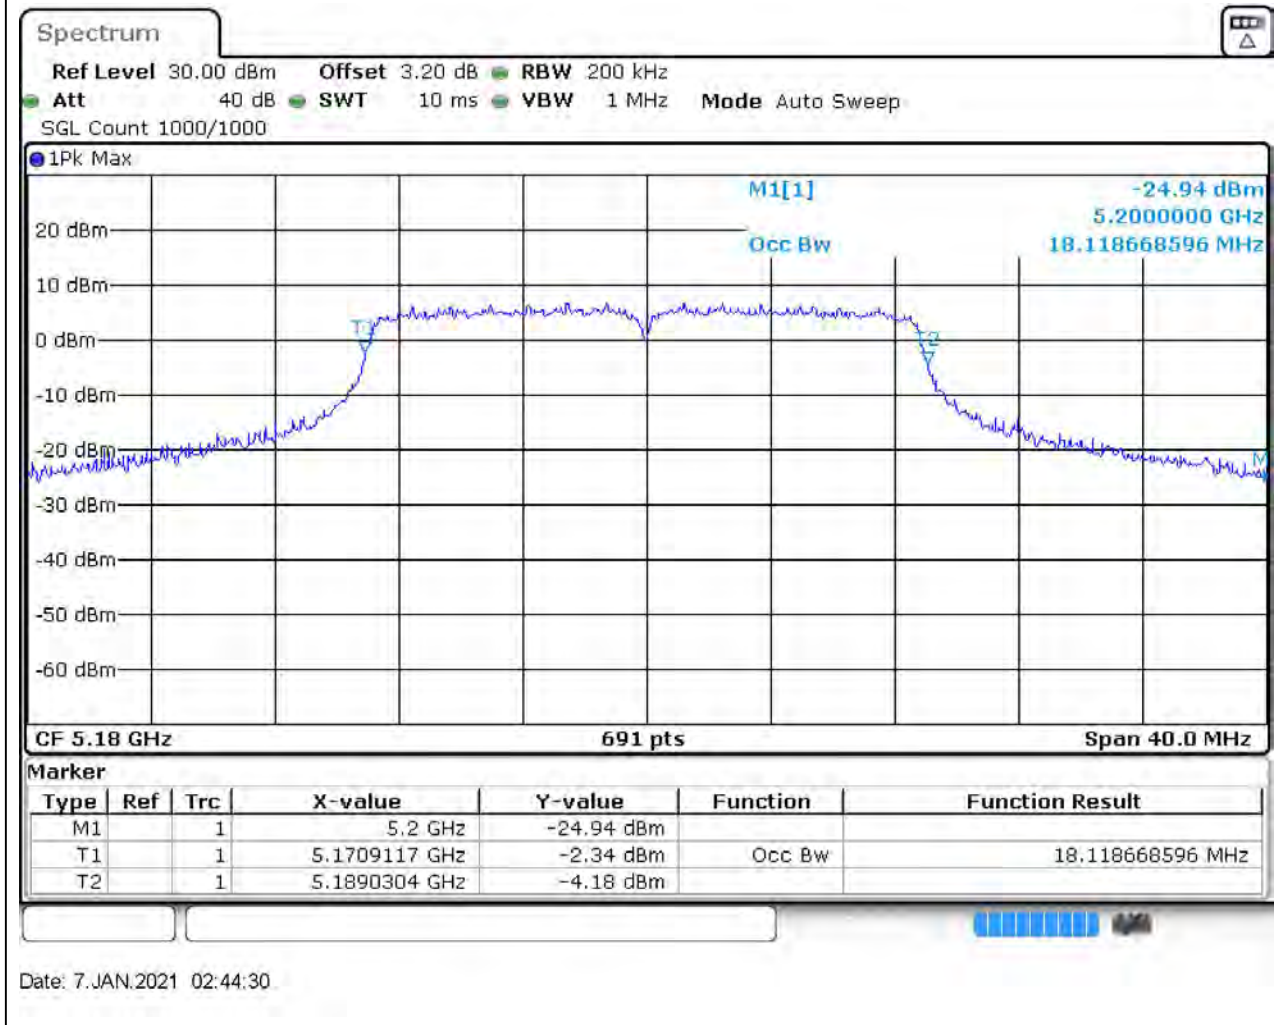

9. 802.11ac_20M_Band1_L

9.2. A.2.2-99% Bandwidth(NTNV)

Center Frequency (MHz)	OBW Power (%)	RBW (MHz)	Detector	Limit (MHz)	OBW (MHz)	Verdict
5180	99	0.2	Peak	0	18.118669	Unknown