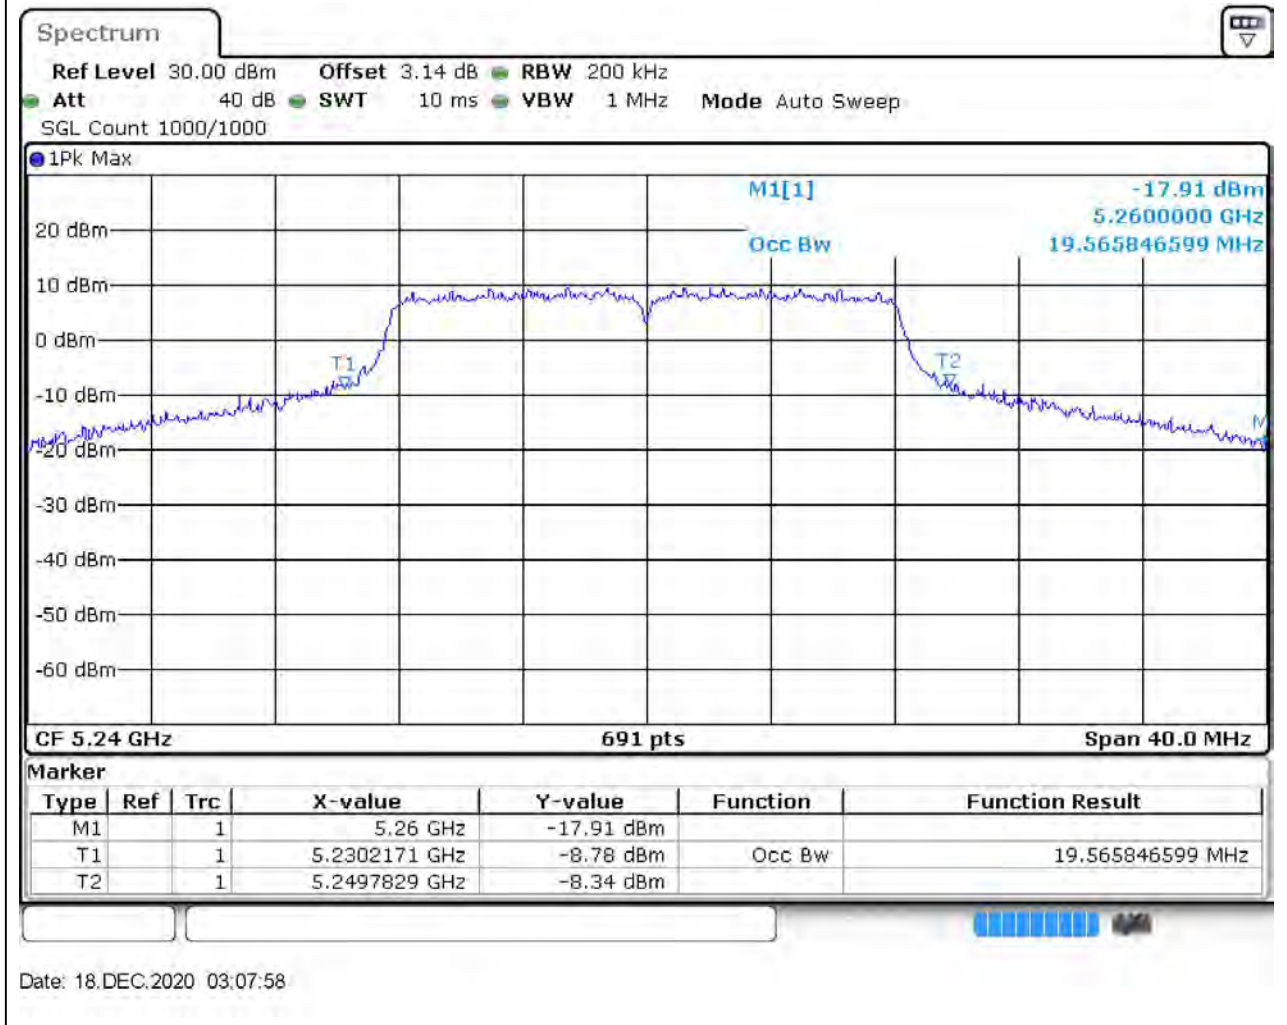

3. 802.11a_20M_Band1_H

3.1. A.2.2-99% Bandwidth(NTNV)

Center Frequency (MHz)	OBW Power (%)	RBW (MHz)	Detector	Limit (MHz)	OBW (MHz)	Verdict
5240	99	0.2	Peak	0	19.565847	Unknown