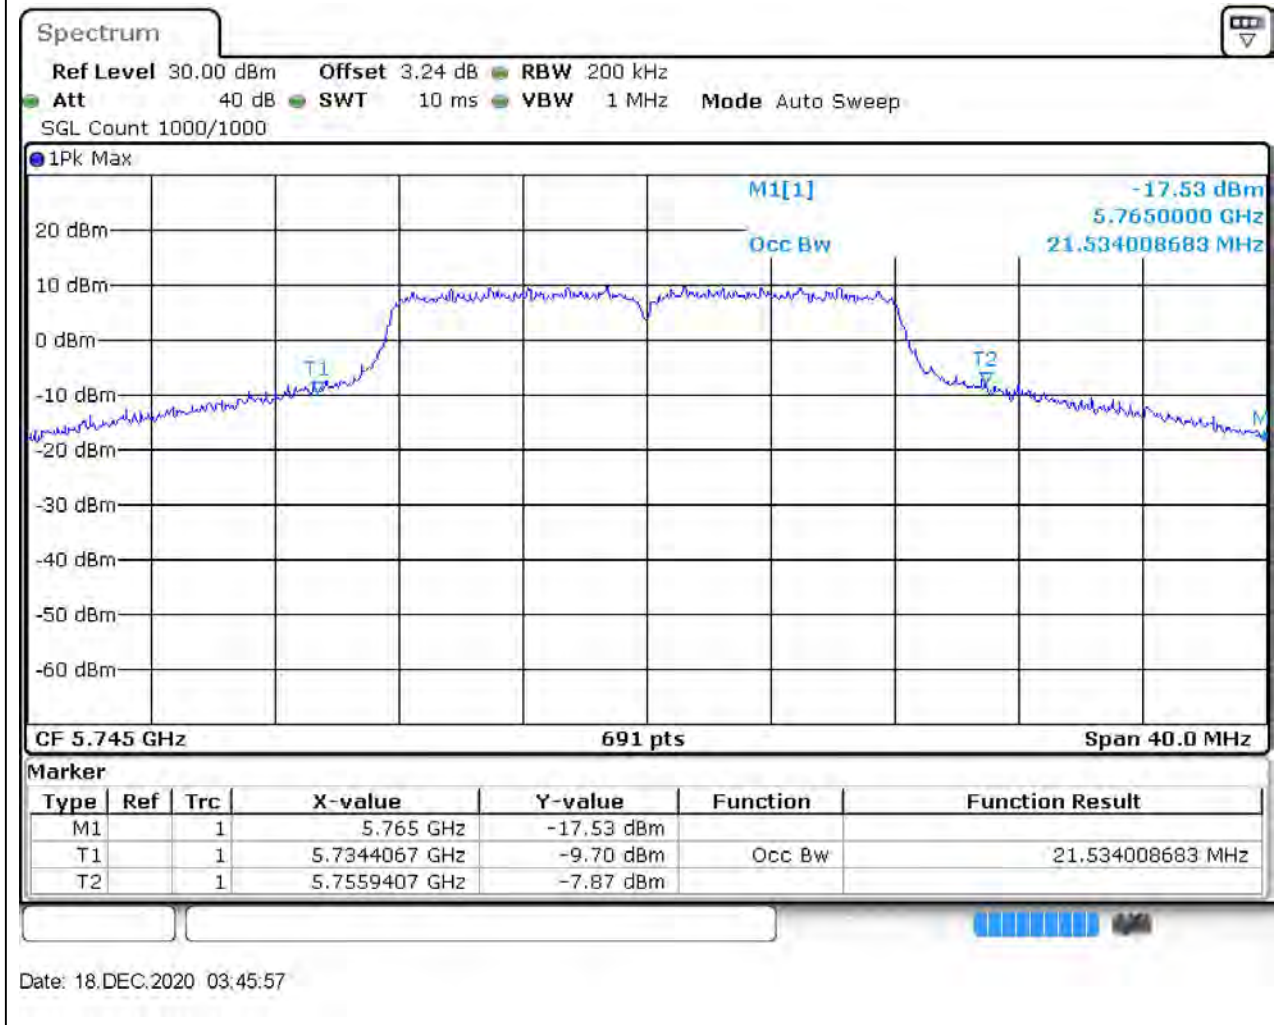

15. 802.11a_20M_Band4_L

15.1. A.2.2-99% Bandwidth(NTNV)

Center Frequency (MHz)	OBW Power (%)	RBW (MHz)	Detector	Limit (MHz)	OBW (MHz)	Verdict
5745	99	0.2	Peak	0	21.534009	Unknow