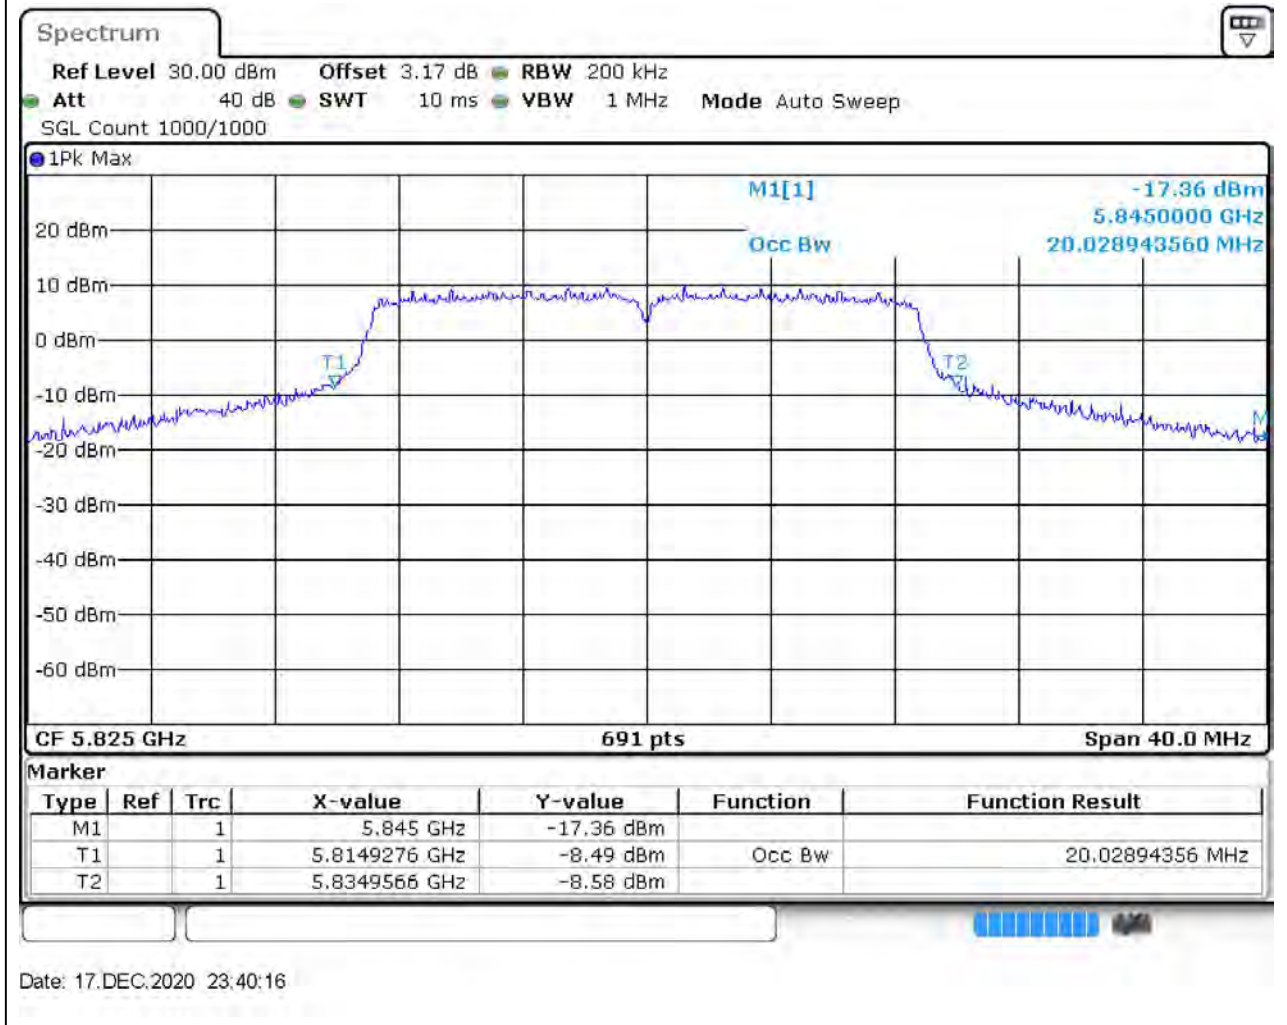

25. 802.11ac_20M_Band4_H

25.1. A.2.2-99% Bandwidth(NTNV)

Center Frequency (MHz)	OBW Power (%)	RBW (MHz)	Detector	Limit (MHz)	OBW (MHz)	Verdict
5825	99	0.2	Peak	0	20.028944	Unknown