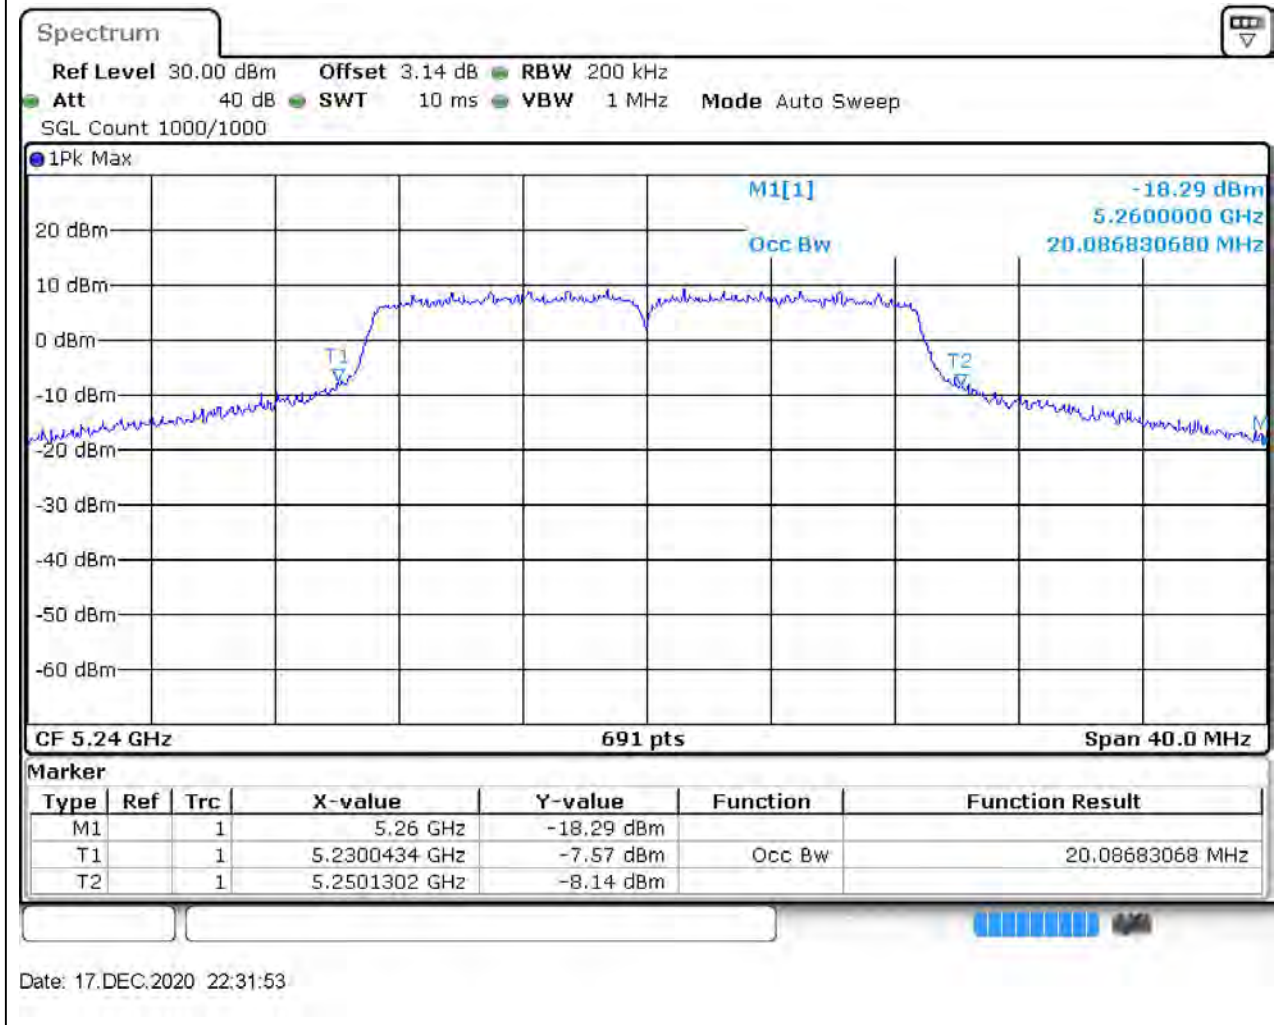

6. 802.11n_20M_Band1_H

6.1. A.2.2-99% Bandwidth(NTNV)

Center Frequency (MHz)	OBW Power (%)	RBW (MHz)	Detector	Limit (MHz)	OBW (MHz)	Verdict
5240	99	0.2	Peak	0	20.086831	Unknown