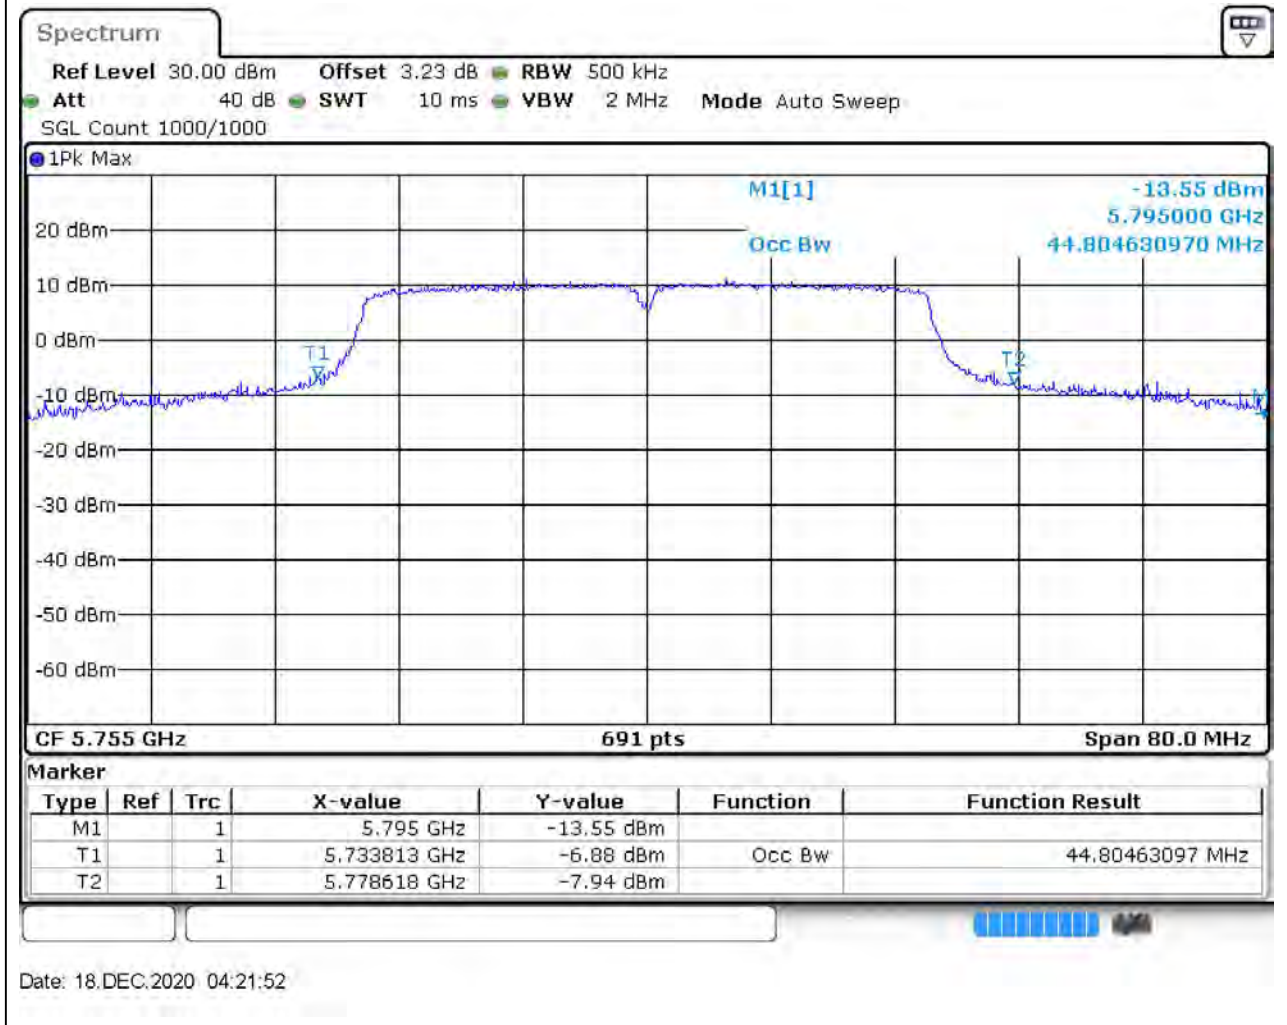

26. 802.11ac_40M_Band4_L

26.1. A.2.2-99% Bandwidth(NTNV)

Center Frequency (MHz)	OBW Power (%)	RBW (MHz)	Detector	Limit (MHz)	OBW (MHz)	Verdict
5755	99	0.5	Peak	0	44.804631	Unknow