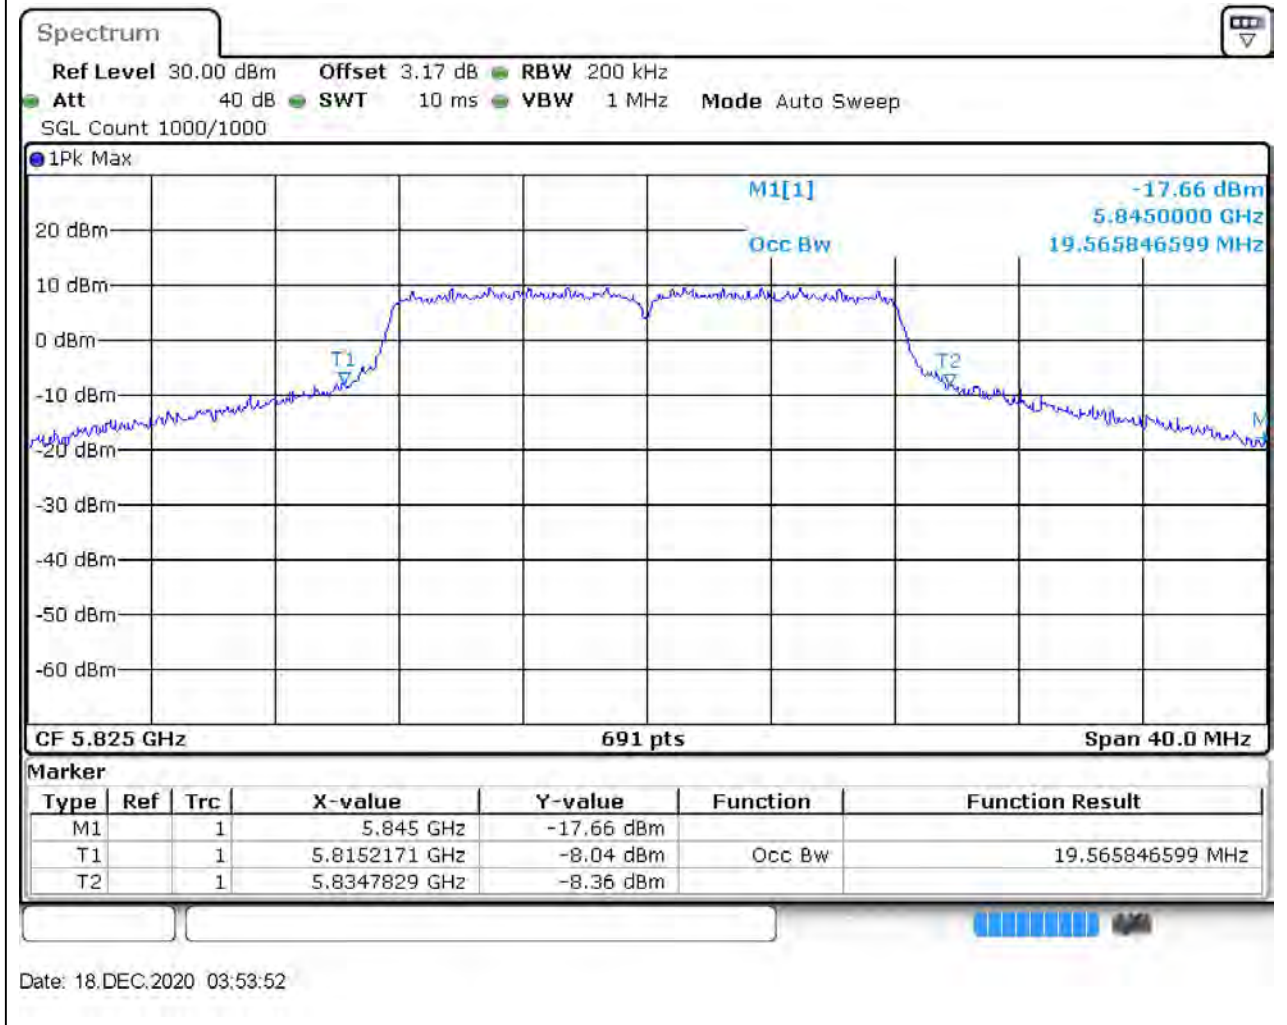

17. 802.11a_20M_Band4_H

17.1. A.2.2-99% Bandwidth(NTNV)

Center Frequency (MHz)	OBW Power (%)	RBW (MHz)	Detector	Limit (MHz)	OBW (MHz)	Verdict
5825	99	0.2	Peak	0	19.565847	Unknown