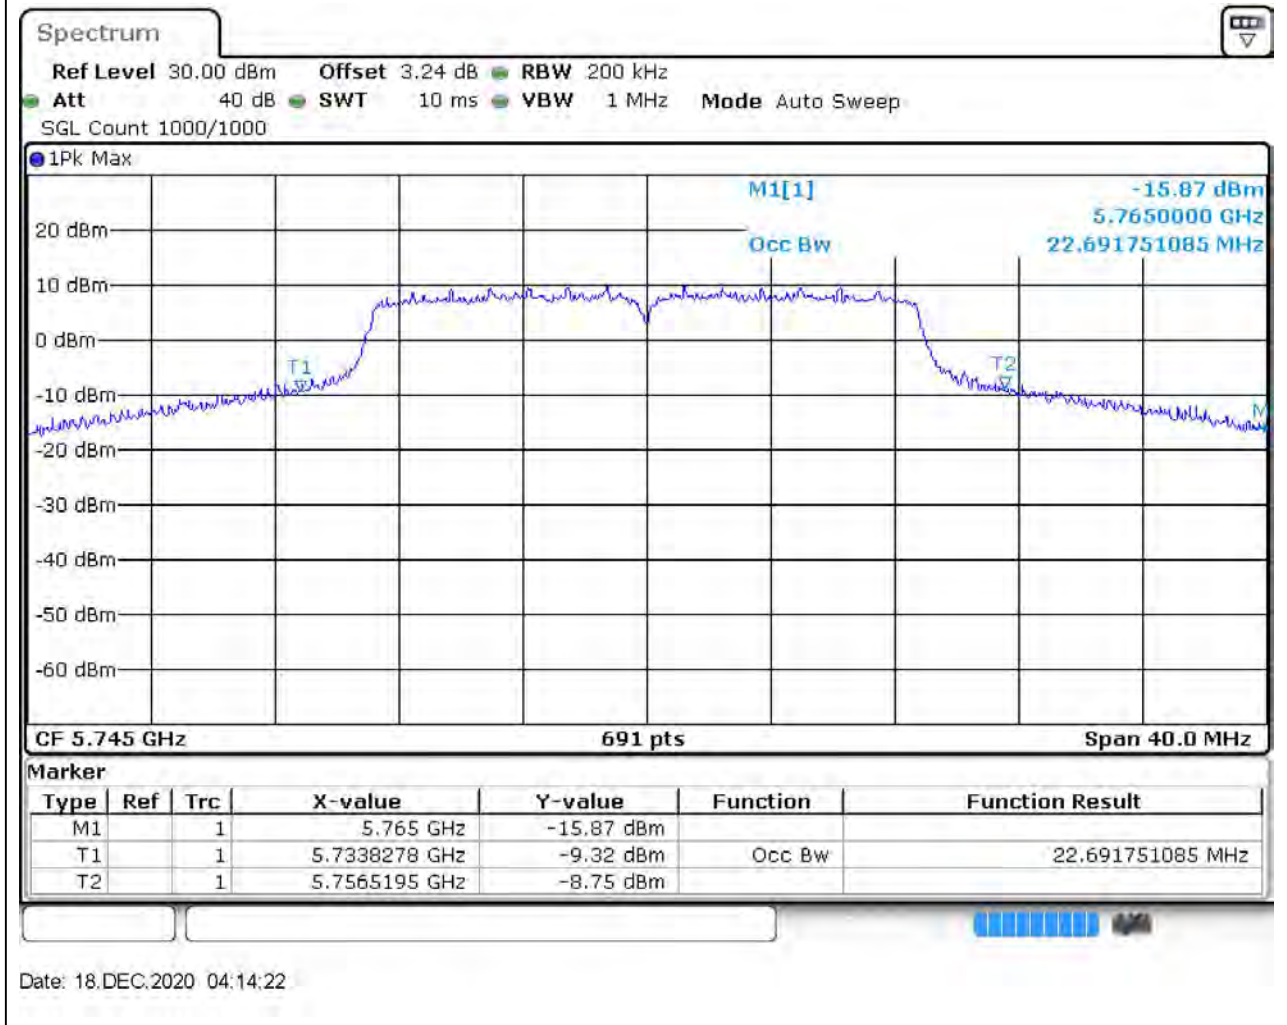

23. 802.11ac_20M_Band4_L

23.2. A.2.2-99% Bandwidth(NTNV)

Center Frequency (MHz)	OBW Power (%)	RBW (MHz)	Detector	Limit (MHz)	OBW (MHz)	Verdict
5745	99	0.2	Peak	0	22.691751	Unknown