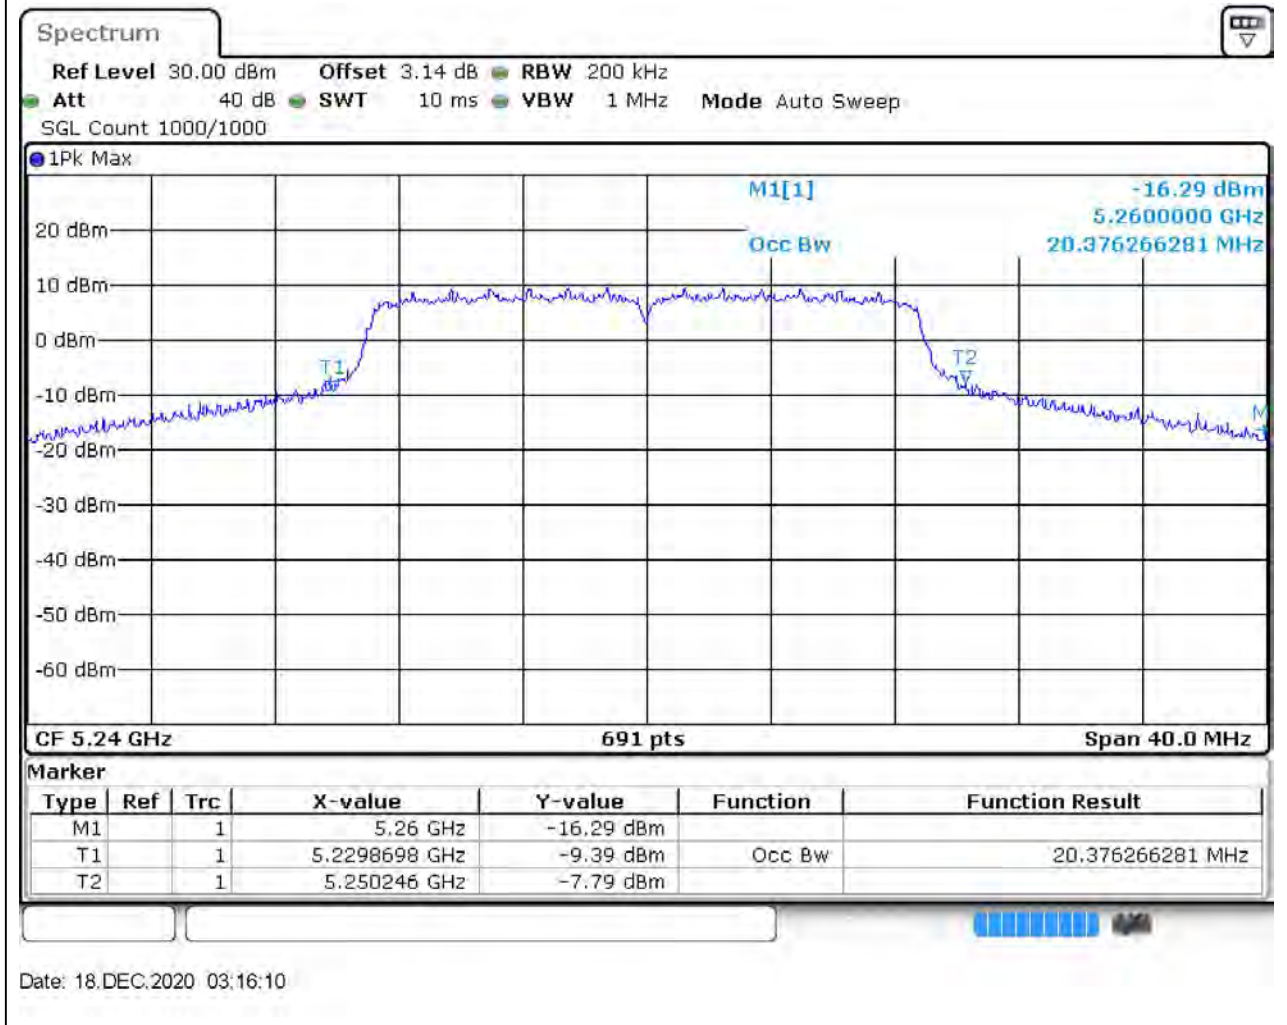

6. 802.11n_20M_Band1_H

6.1. A.2.2-99% Bandwidth(NTNV)

Center Frequency (MHz)	OBW Power (%)	RBW (MHz)	Detector	Limit (MHz)	OBW (MHz)	Verdict
5240	99	0.2	Peak	0	20.376266	Unknow