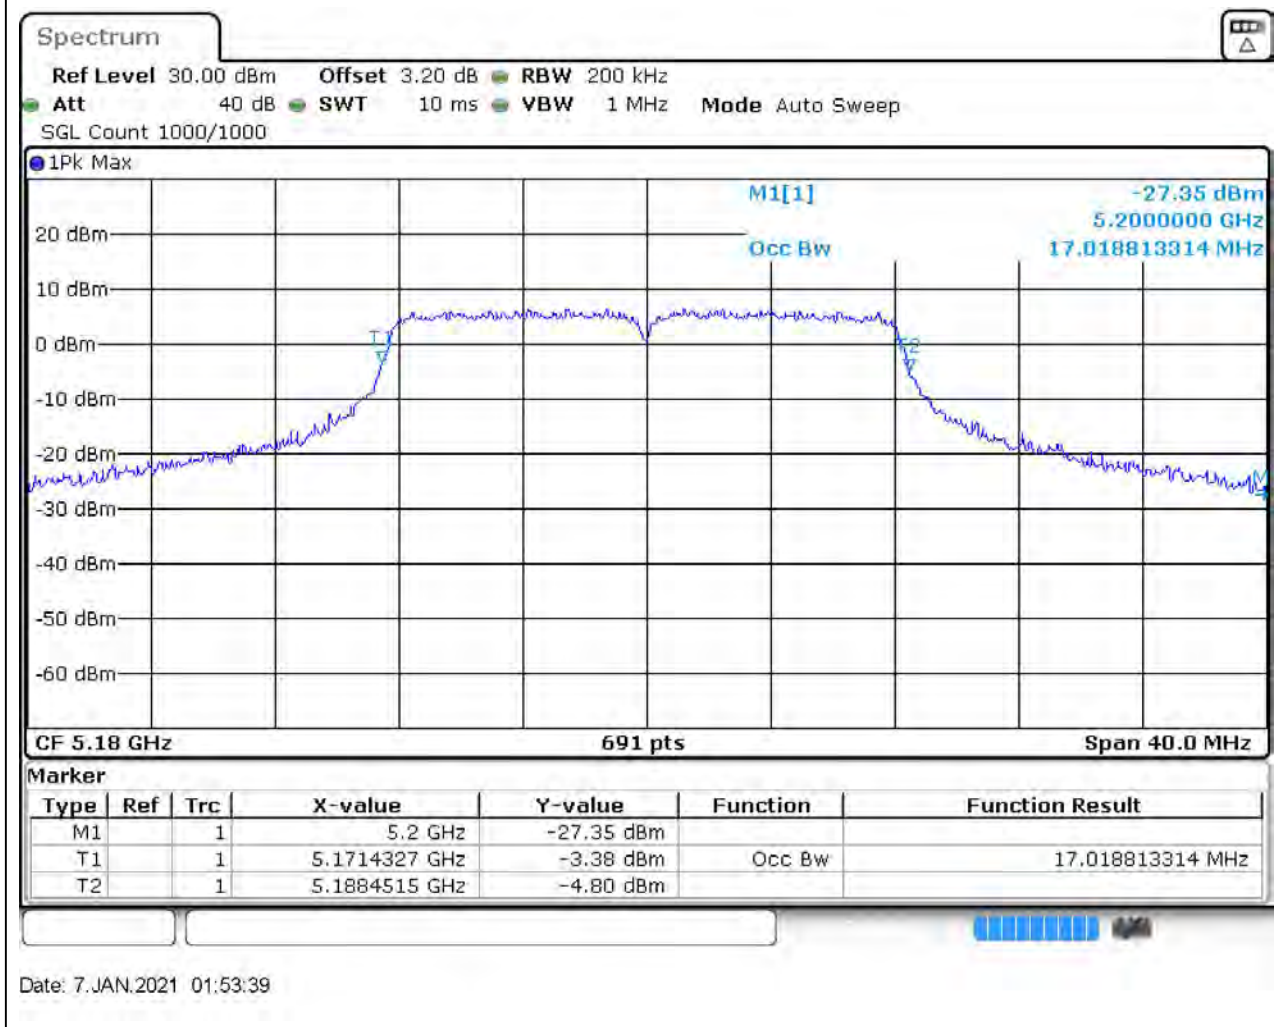

28.1. A.2-26dB Bandwidth(NTNV)

99% Bandwidth

Main Antenna

1. 802.11a_20M_Band1_L

1.2. A.2.2-99% Bandwidth(NTNV)

Center Frequency (MHz)	OBW Power (%)	RBW (MHz)	Detector	Limit (MHz)	OBW (MHz)	Verdict
5180	99	0.2	Peak	0	17.018813	Unknown