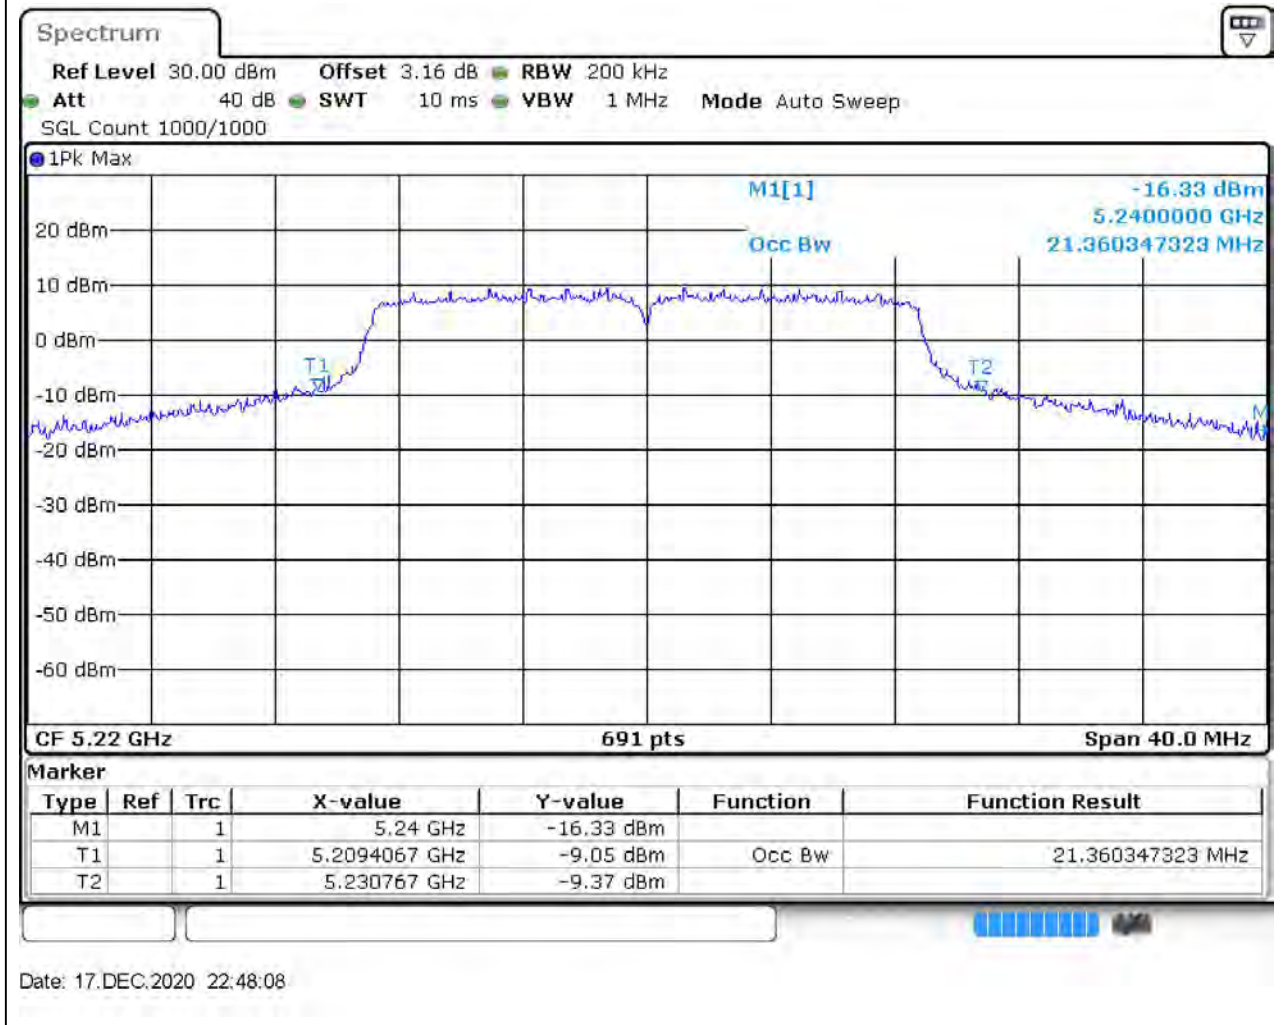

10. 802.11ac_20M_Band1_M

10.1. A.2.2-99% Bandwidth(NTNV)

Center Frequency (MHz)	OBW Power (%)	RBW (MHz)	Detector	Limit (MHz)	OBW (MHz)	Verdict
5220	99	0.2	Peak	0	21.360347	Unknown