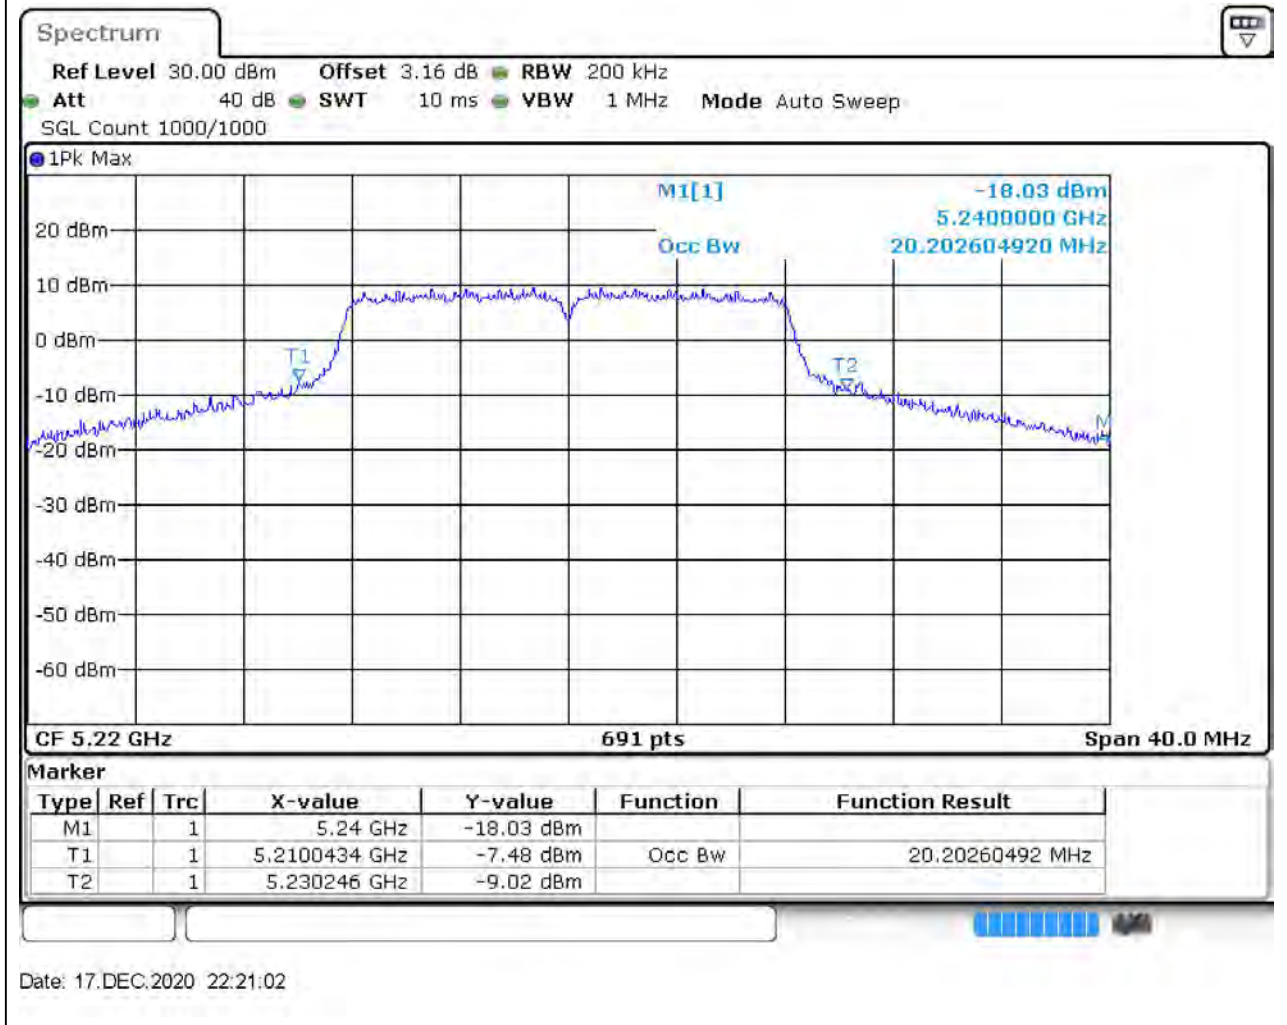

2. 802.11a_20M_Band1_M

2.1. A.2.2-99% Bandwidth(NTNV)

Center Frequency (MHz)	OBW Power (%)	RBW (MHz)	Detector	Limit (MHz)	OBW (MHz)	Verdict
5220	99	0.2	Peak	0	20.202605	Unknown