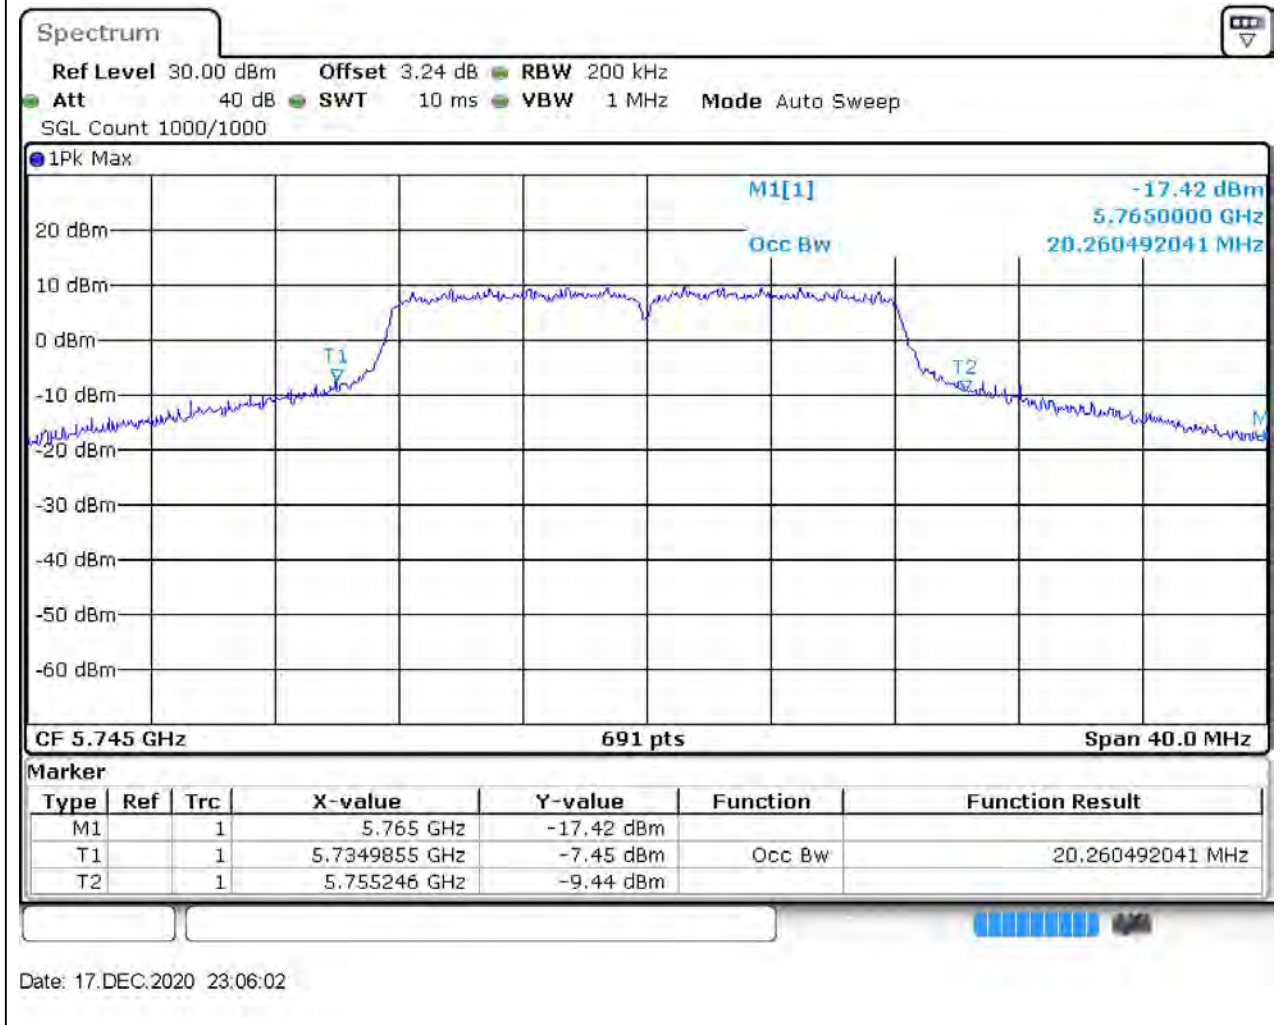

15. 802.11a_20M_Band4_L

15.1. A.2.2-99% Bandwidth(NTNV)

Center Frequency (MHz)	OBW Power (%)	RBW (MHz)	Detector	Limit (MHz)	OBW (MHz)	Verdict
5745	99	0.2	Peak	0	20.260492	Unknown