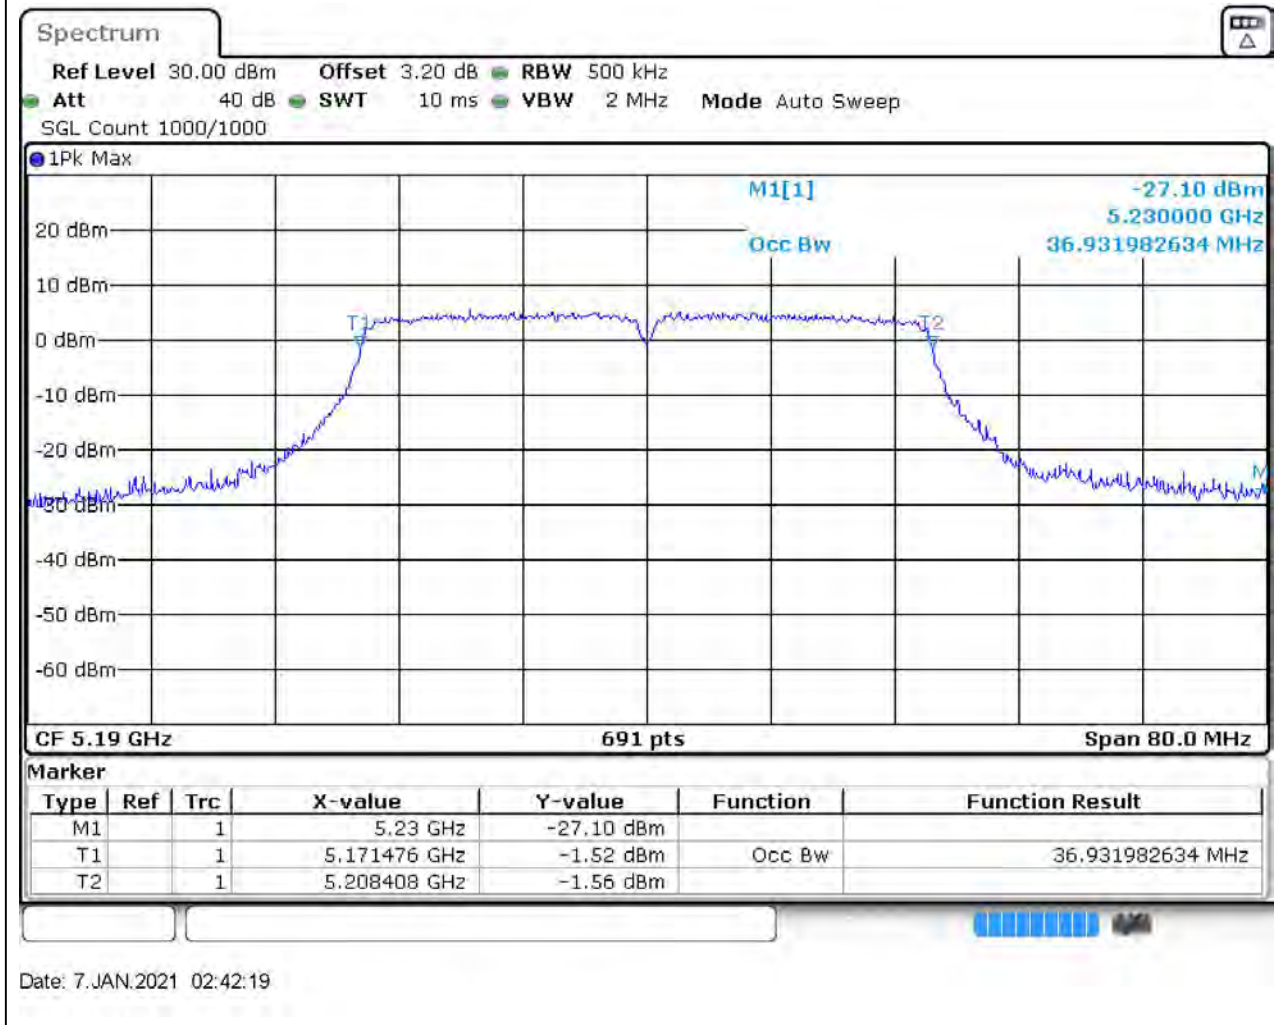

7. 802.11n_40M_Band1_L

7.2. A.2.2-99% Bandwidth(NTNV)

Center Frequency (MHz)	OBW Power (%)	RBW (MHz)	Detector	Limit (MHz)	OBW (MHz)	Verdict
5190	99	0.5	Peak	0	36.931983	Unknow