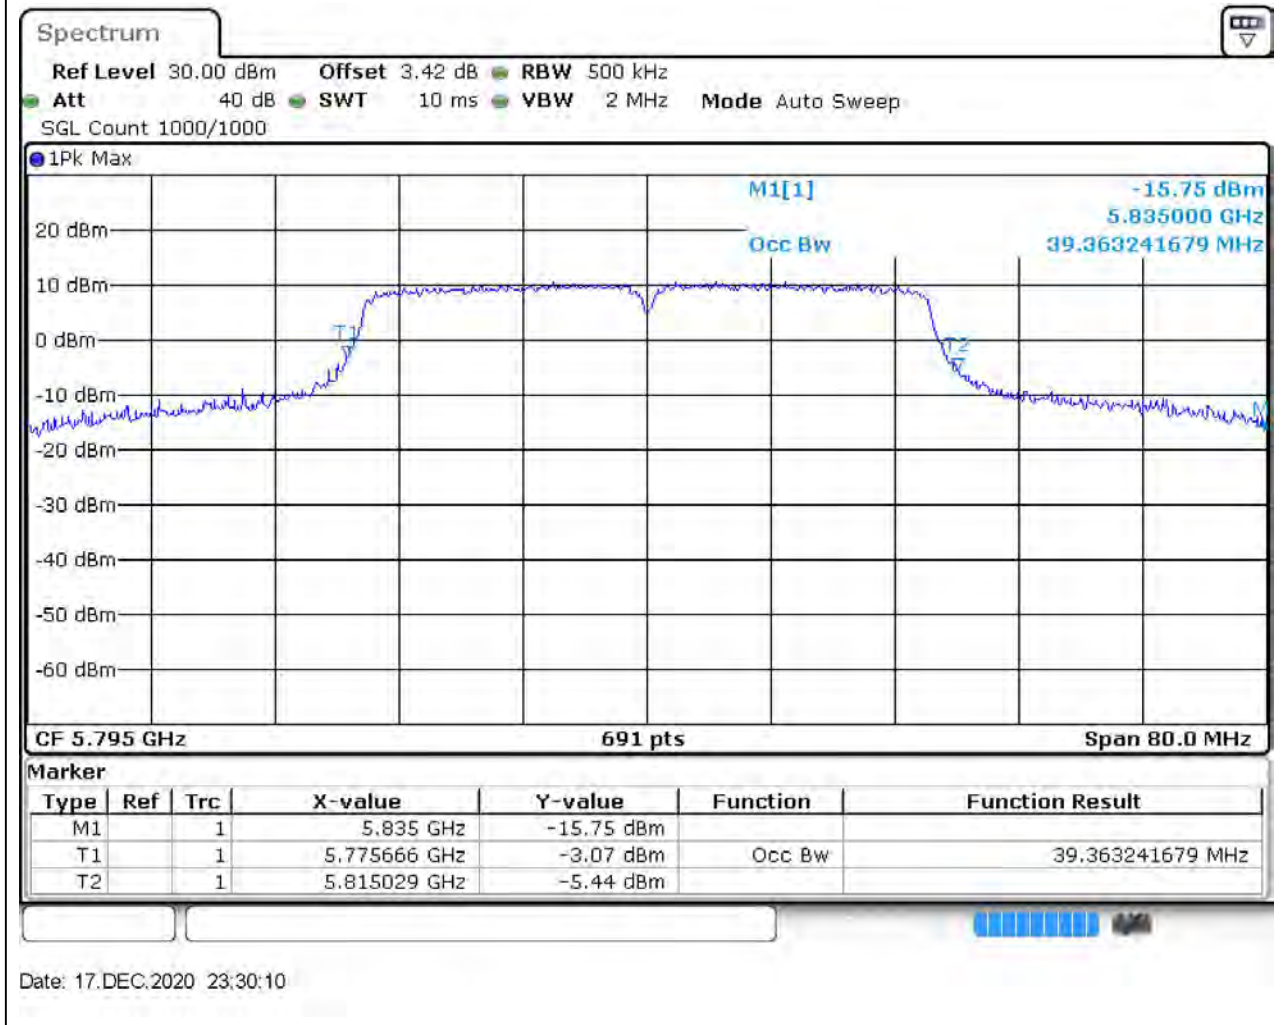

22. 802.11n_40M_Band4_H

22.1. A.2.2-99% Bandwidth(NTNV)

Center Frequency (MHz)	OBW Power (%)	RBW (MHz)	Detector	Limit (MHz)	OBW (MHz)	Verdict
5795	99	0.5	Peak	0	39.363242	Unknow