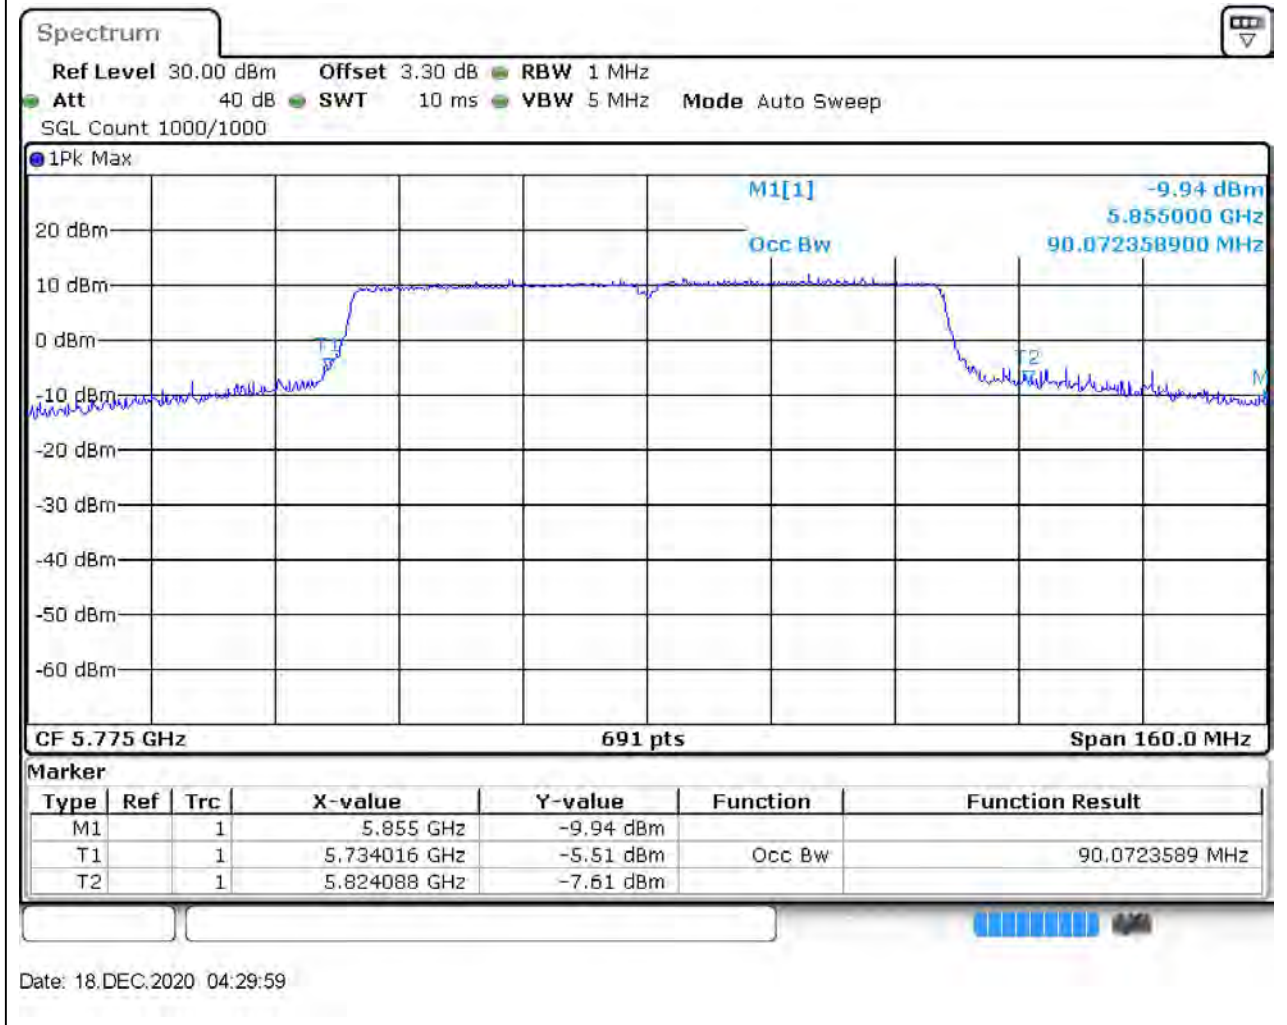

28. 802.11ac_80M_Band4_M

28.1. A.2.2-99% Bandwidth(NTNV)

Center Frequency (MHz)	OBW Power (%)	RBW (MHz)	Detector	Limit (MHz)	OBW (MHz)	Verdict
5775	99	1	Peak	0	90.072359	Unknow