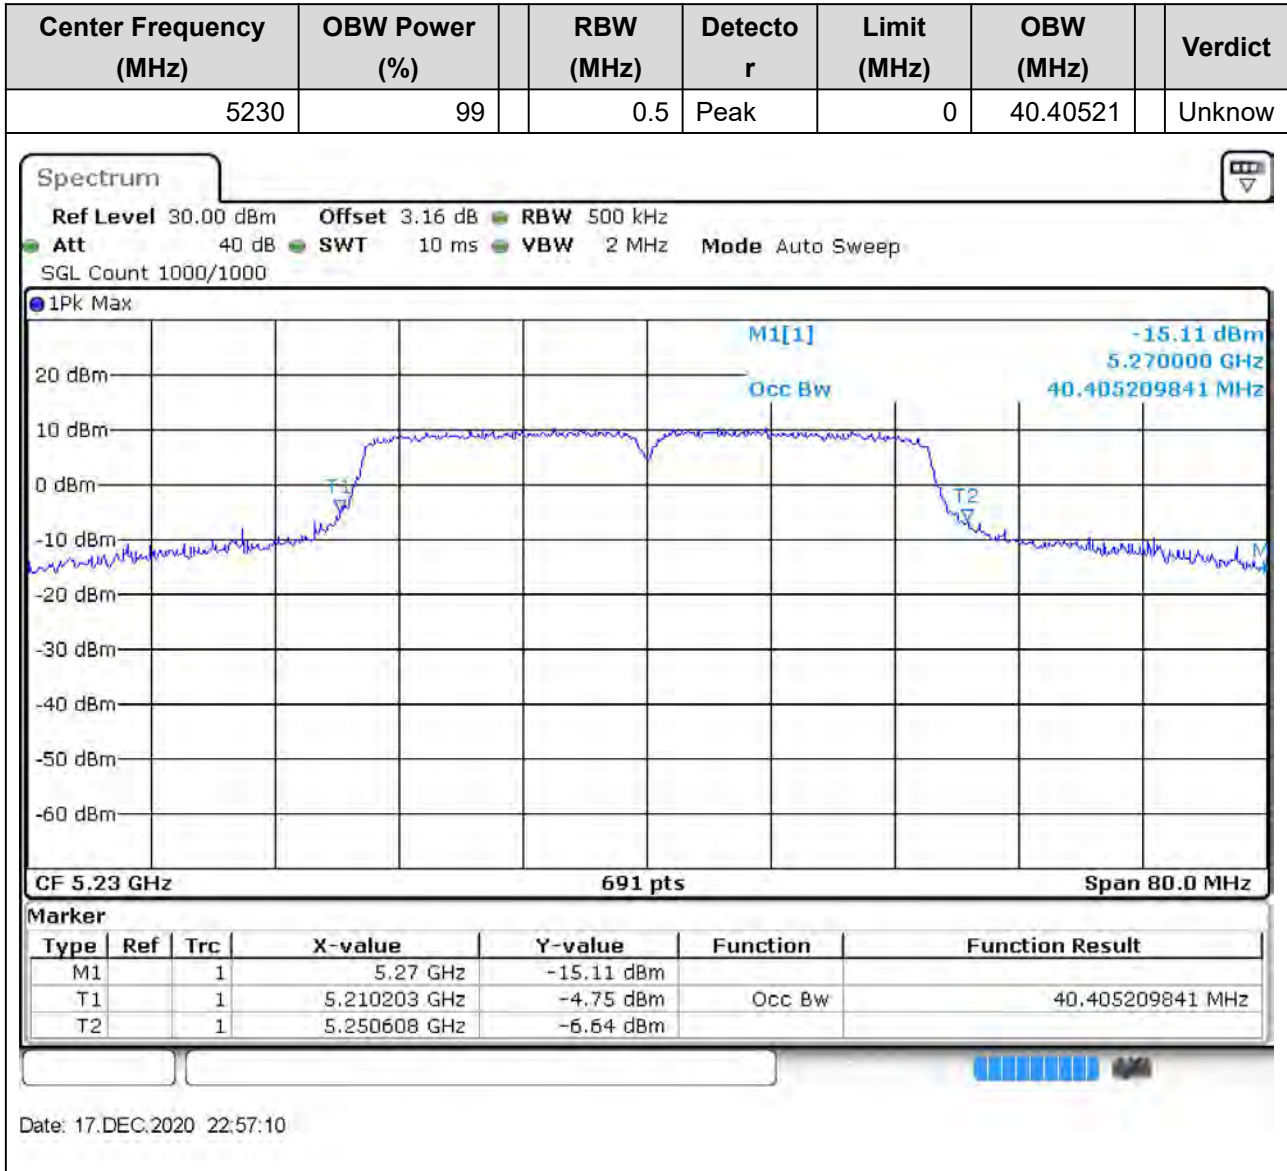

13. 802.11ac_40M_Band1_H

13.1. A.2.2-99% Bandwidth(NTNV)