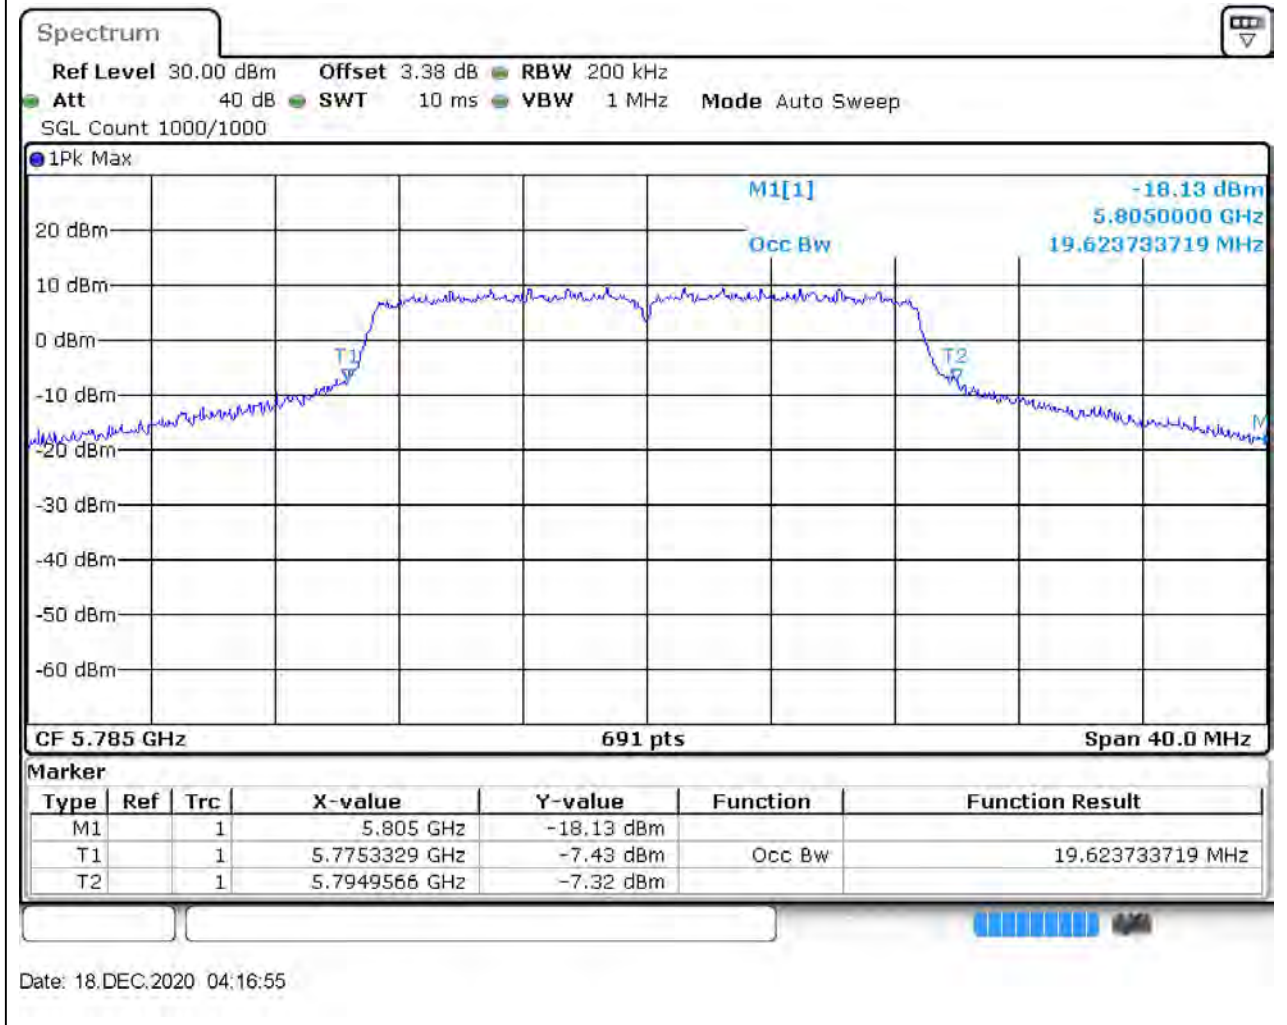

24. 802.11ac_20M_Band4_M

24.1. A.2.2-99% Bandwidth(NTNV)

Center Frequency (MHz)	OBW Power (%)	RBW (MHz)	Detector	Limit (MHz)	OBW (MHz)	Verdict
5785	99	0.2	Peak	0	19.623734	Unknown