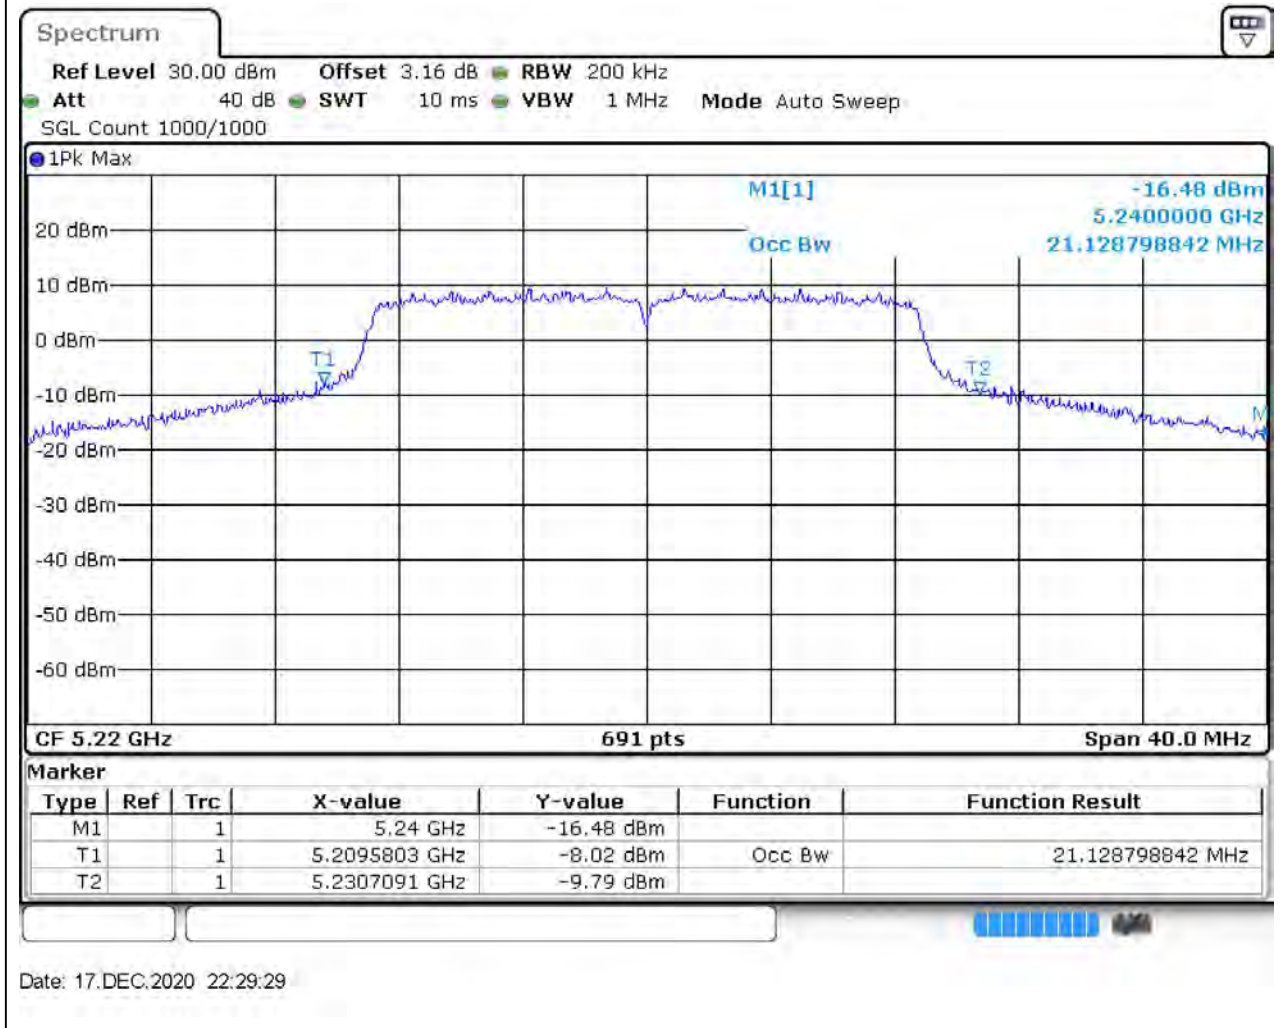

5. 802.11n_20M_Band1_M

5.1. A.2.2-99% Bandwidth(NTNV)

Center Frequency (MHz)	OBW Power (%)	RBW (MHz)	Detector	Limit (MHz)	OBW (MHz)	Verdict
5220	99	0.2	Peak	0	21.128799	Unknown