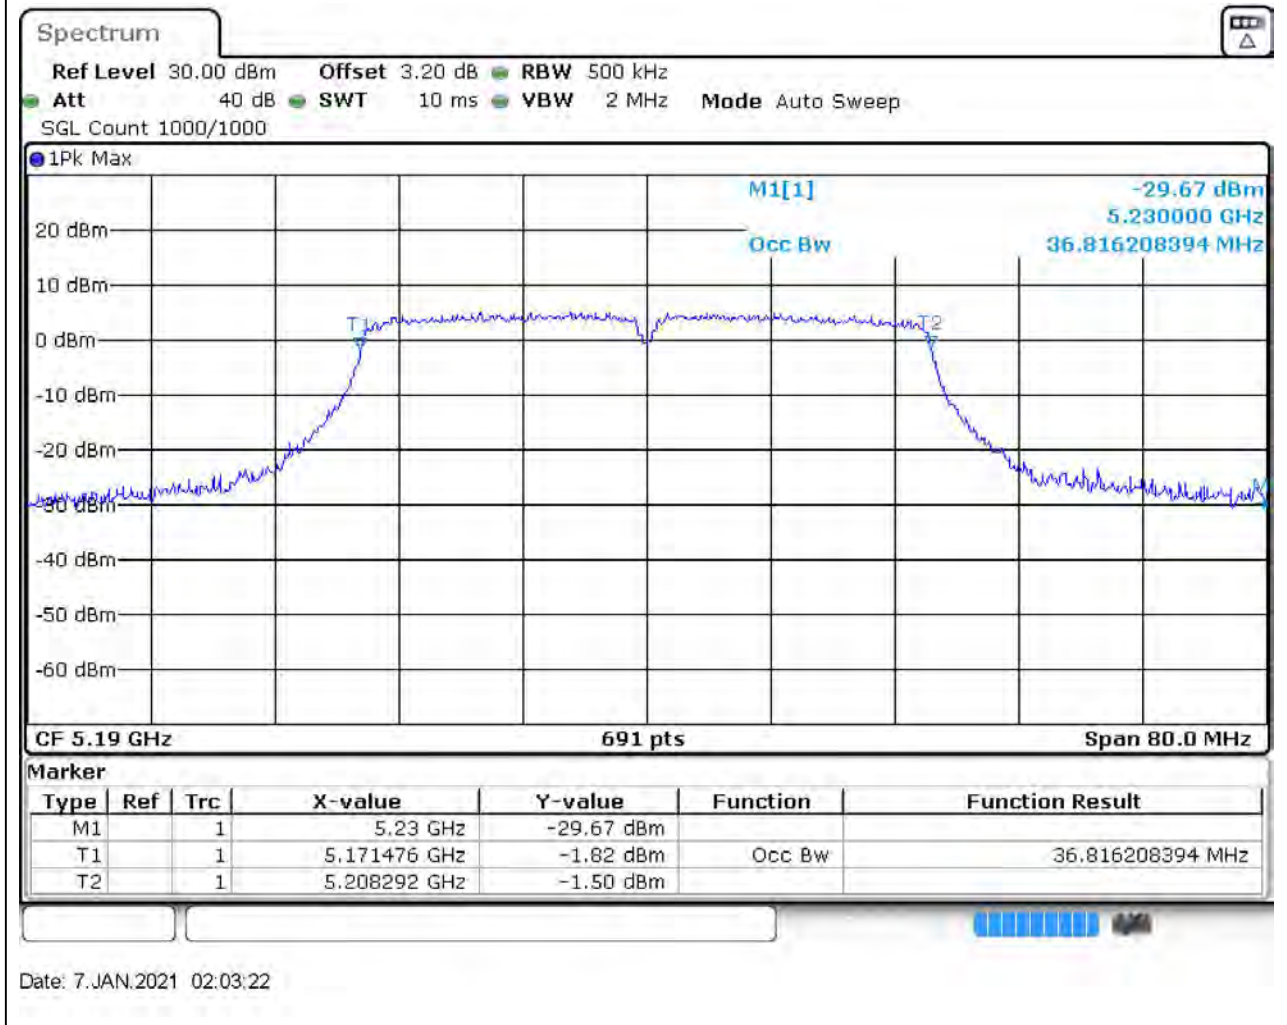

12. 802.11ac_40M_Band1_L

12.2. A.2.2-99% Bandwidth(NTNV)

Center Frequency (MHz)	OBW Power (%)	RBW (MHz)	Detector	Limit (MHz)	OBW (MHz)	Verdict
5190	99	0.5	Peak	0	36.816208	Unknow