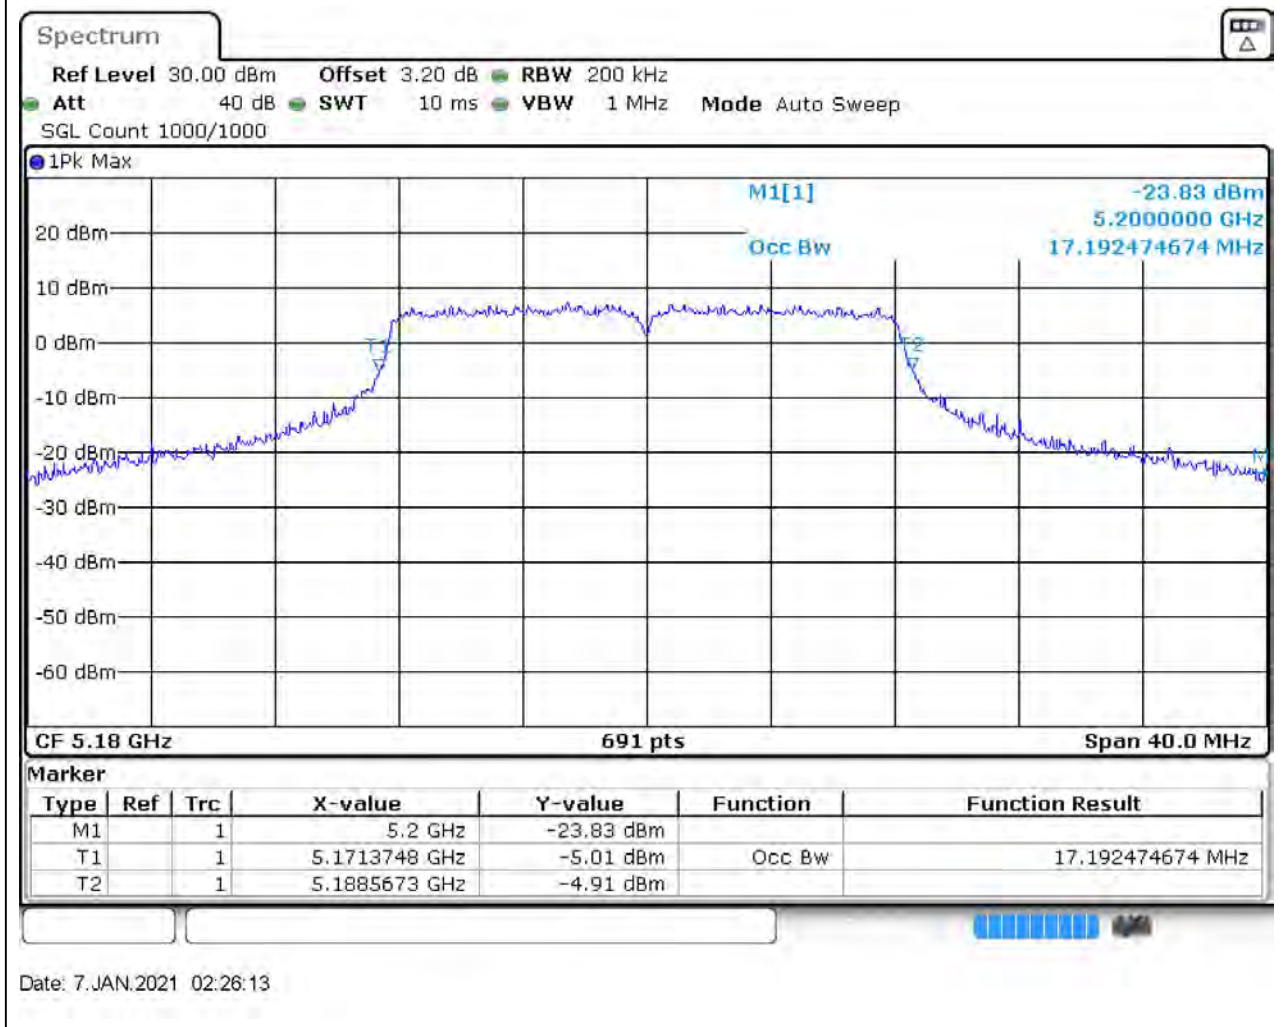

Aux. Antenna

1. 802.11a_20M_Band1_L

1.2. A.2.2-99% Bandwidth(NTNV)

Center Frequency (MHz)	OBW Power (%)	RBW (MHz)	Detector	Limit (MHz)	OBW (MHz)	Verdict
5180	99	0.2	Peak	0	17.192475	Unknown