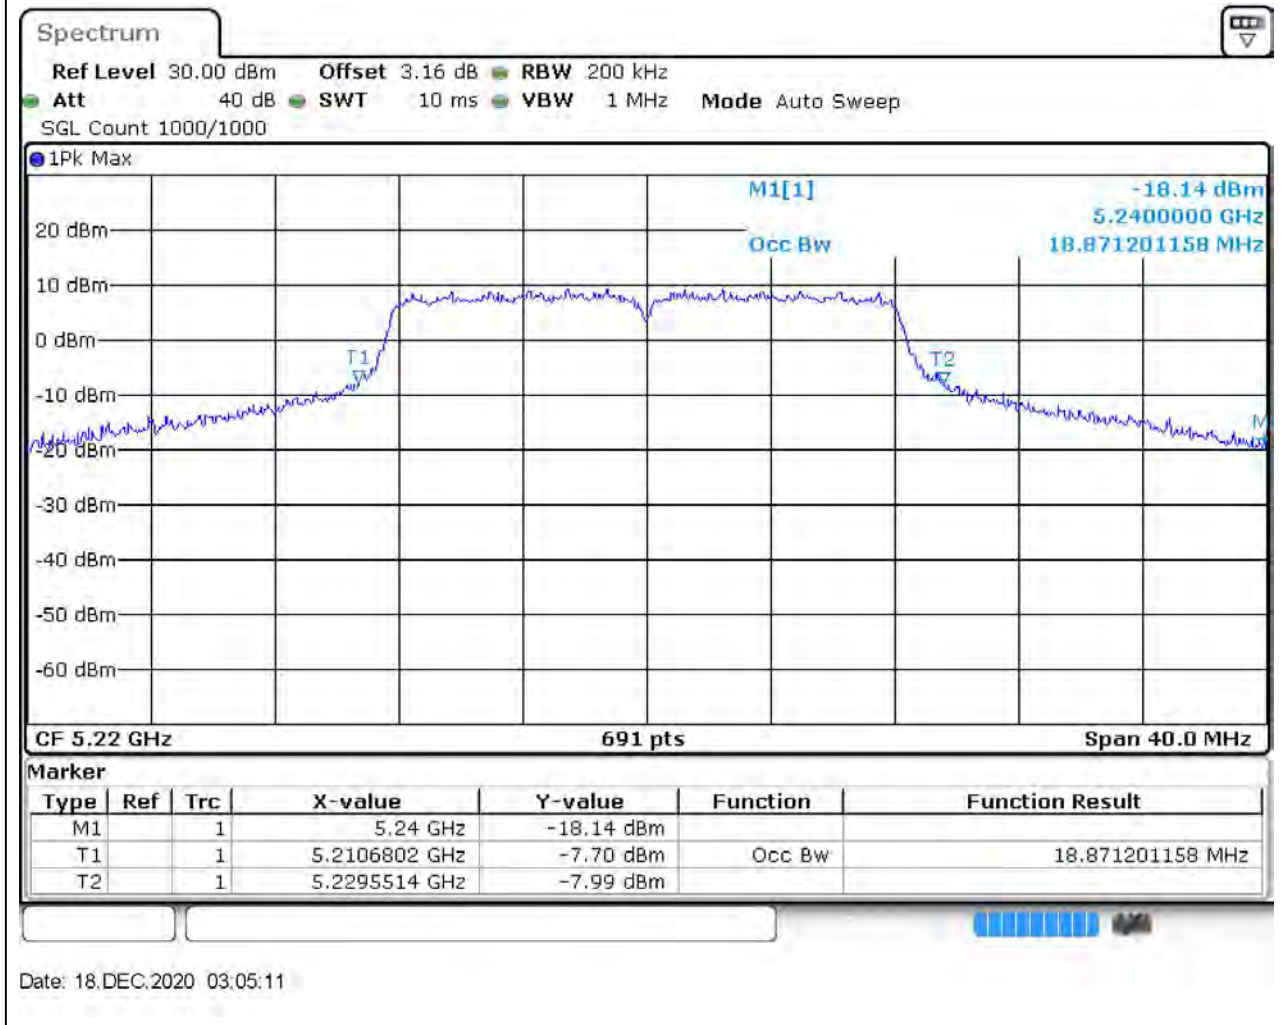

2. 802.11a_20M_Band1_M

2.1. A.2.2-99% Bandwidth(NTNV)

Center Frequency (MHz)	OBW Power (%)	RBW (MHz)	Detector	Limit (MHz)	OBW (MHz)	Verdict
5220	99	0.2	Peak	0	18.871201	Unknow