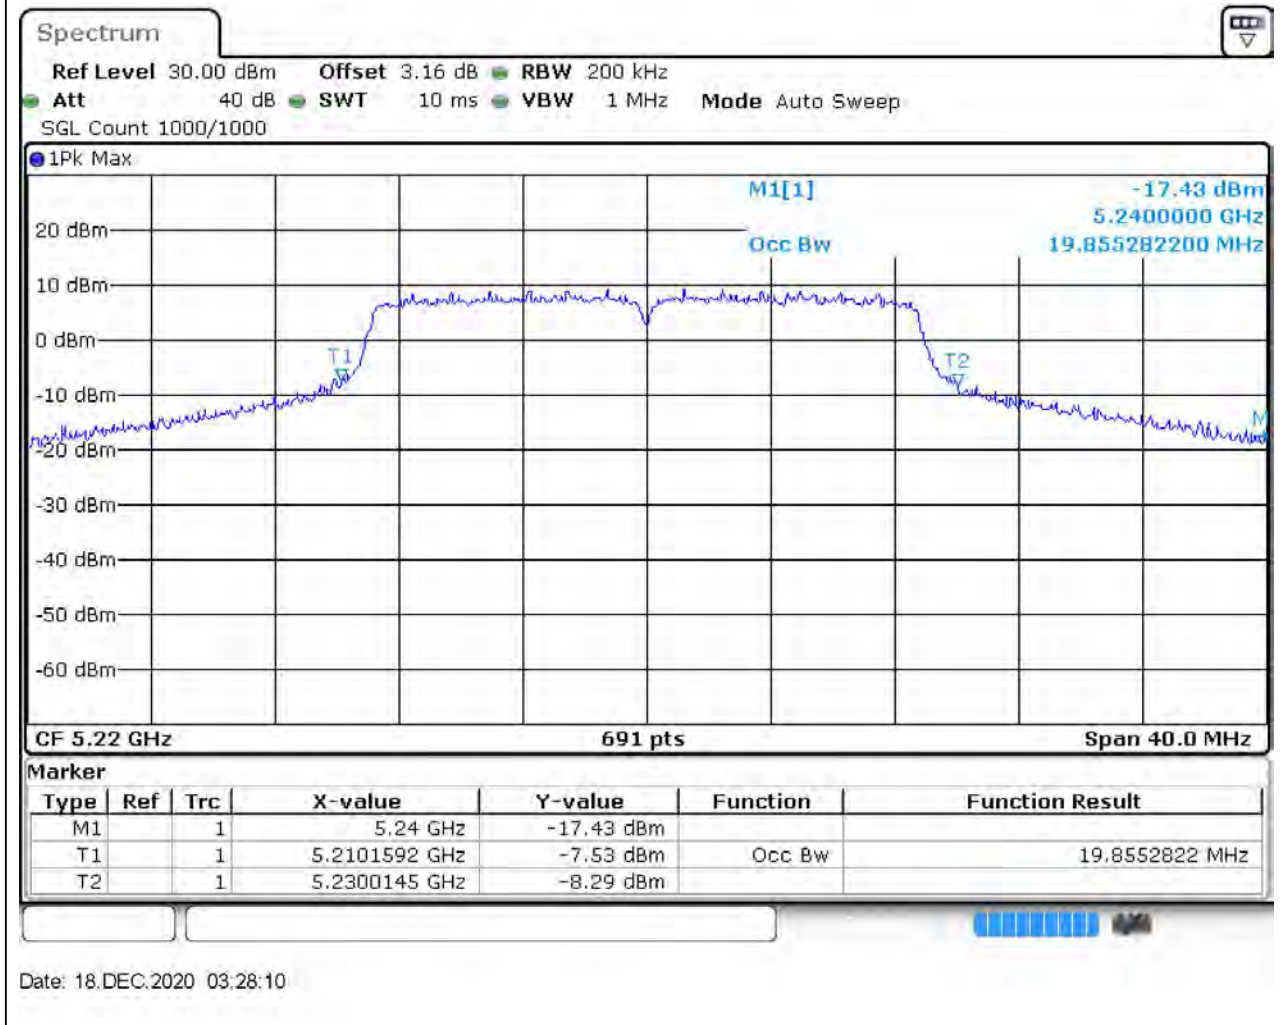

10. 802.11ac_20M_Band1_M

10.1. A.2.2-99% Bandwidth(NTNV)

Center Frequency (MHz)	OBW Power (%)	RBW (MHz)	Detector	Limit (MHz)	OBW (MHz)	Verdict
5220	99	0.2	Peak	0	19.855282	Unknown