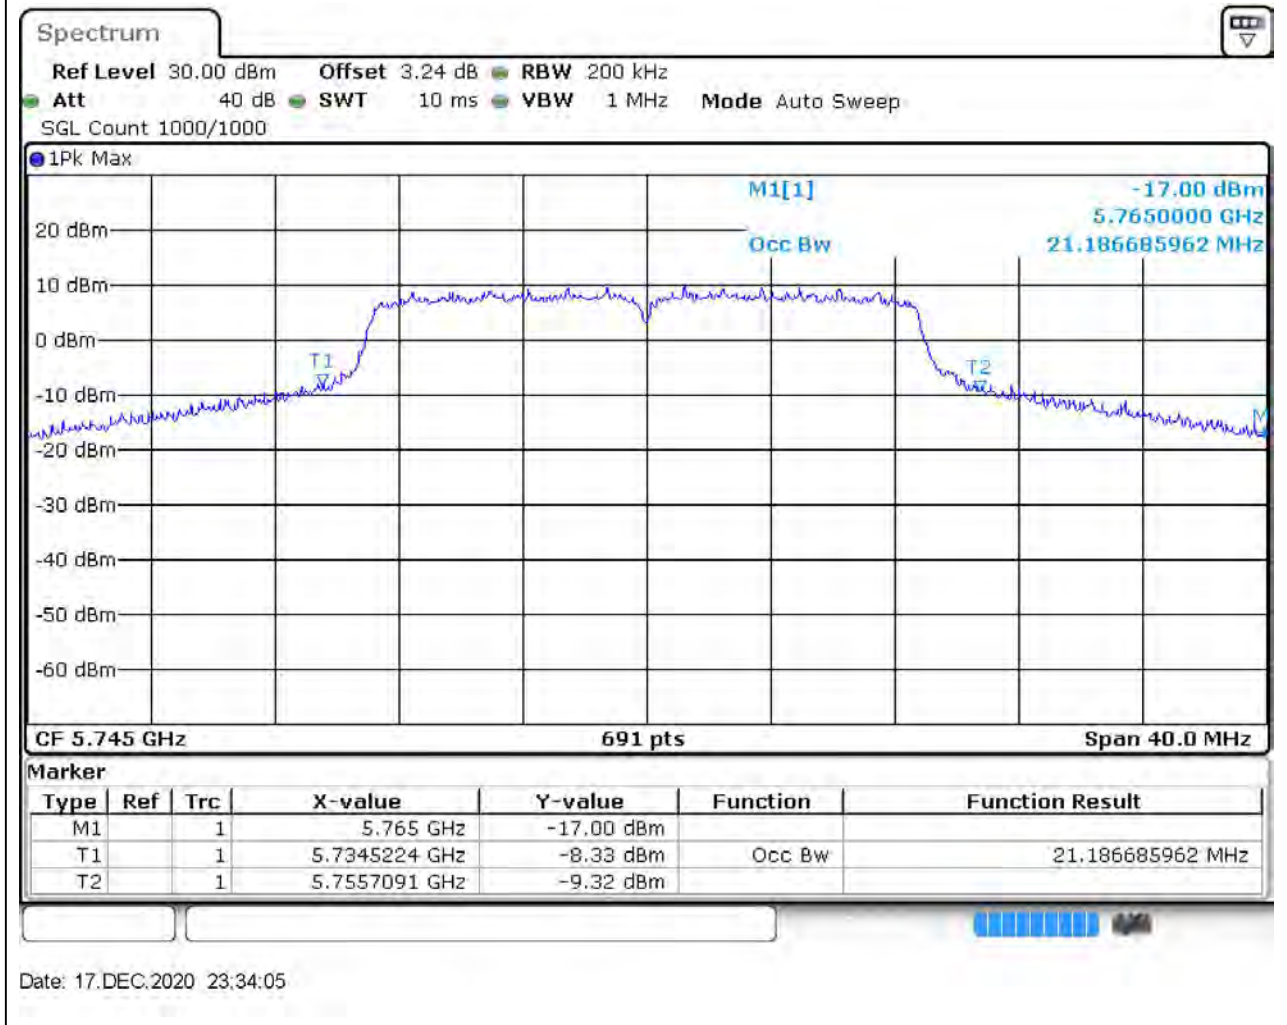

23. 802.11ac_20M_Band4_L

23.1. A.2.2-99% Bandwidth(NTNV)

Center Frequency (MHz)	OBW Power (%)	RBW (MHz)	Detector	Limit (MHz)	OBW (MHz)	Verdict
5745	99	0.2	Peak	0	21.186686	Unknown