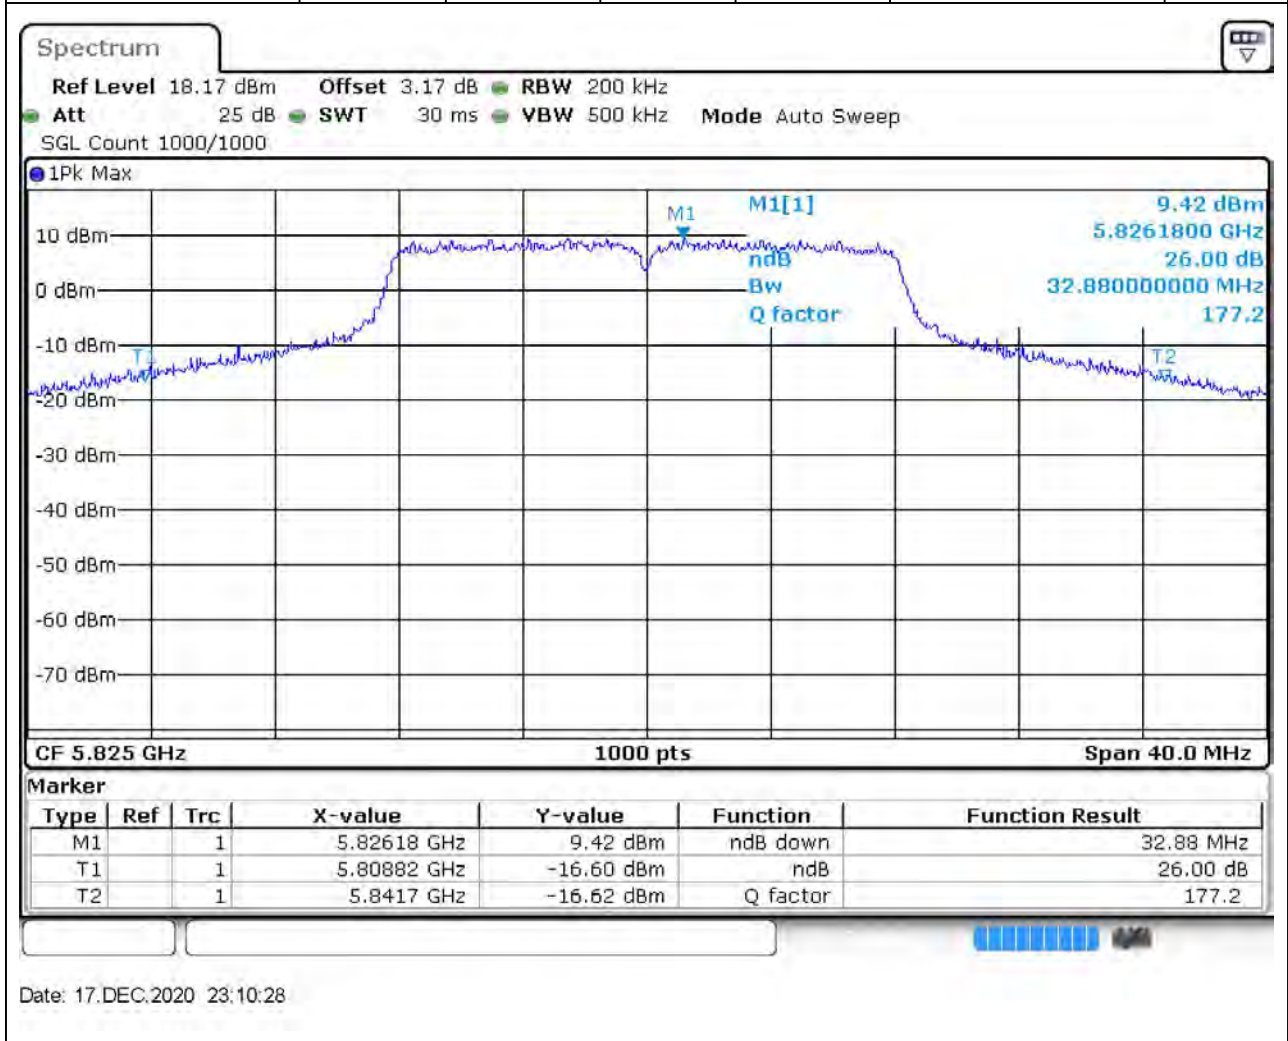

17. 802.11a_20M_Band4_H

17.1. A.2-26dB Bandwidth(NTNV)

Center Frequency (MHz)	XdB Down	RBW (MHz)	Detector	Limit (MHz)	XdB BandWidth (MHz)	Verdict
5825	26	0.2	Peak	0	32.88	Unknow