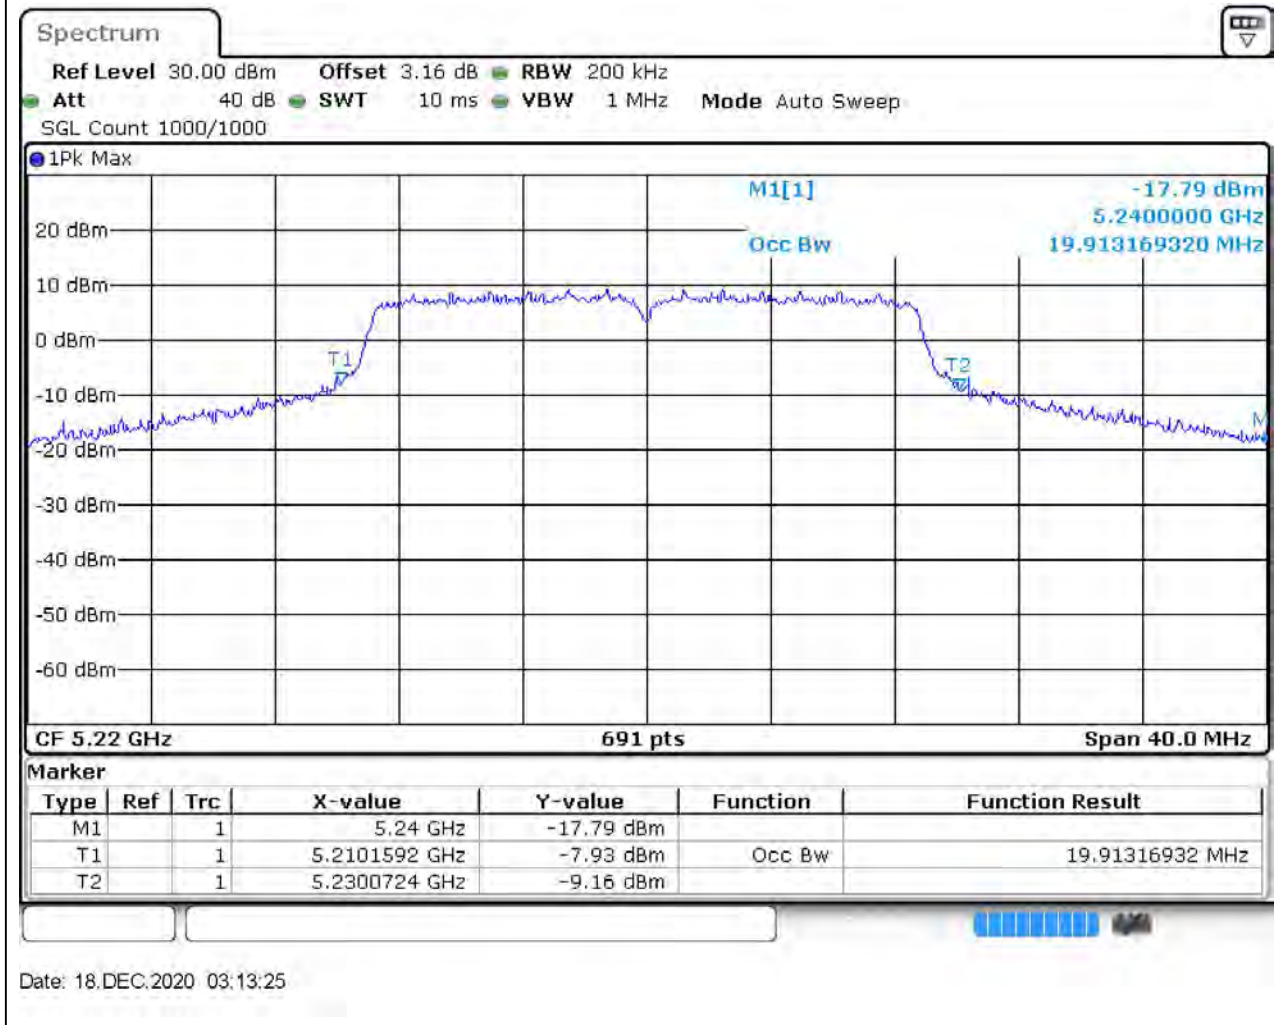

5. 802.11n_20M_Band1_M

5.1. A.2.2-99% Bandwidth(NTNV)

Center Frequency (MHz)	OBW Power (%)	RBW (MHz)	Detector	Limit (MHz)	OBW (MHz)	Verdict
5220	99	0.2	Peak	0	19.913169	Unknown