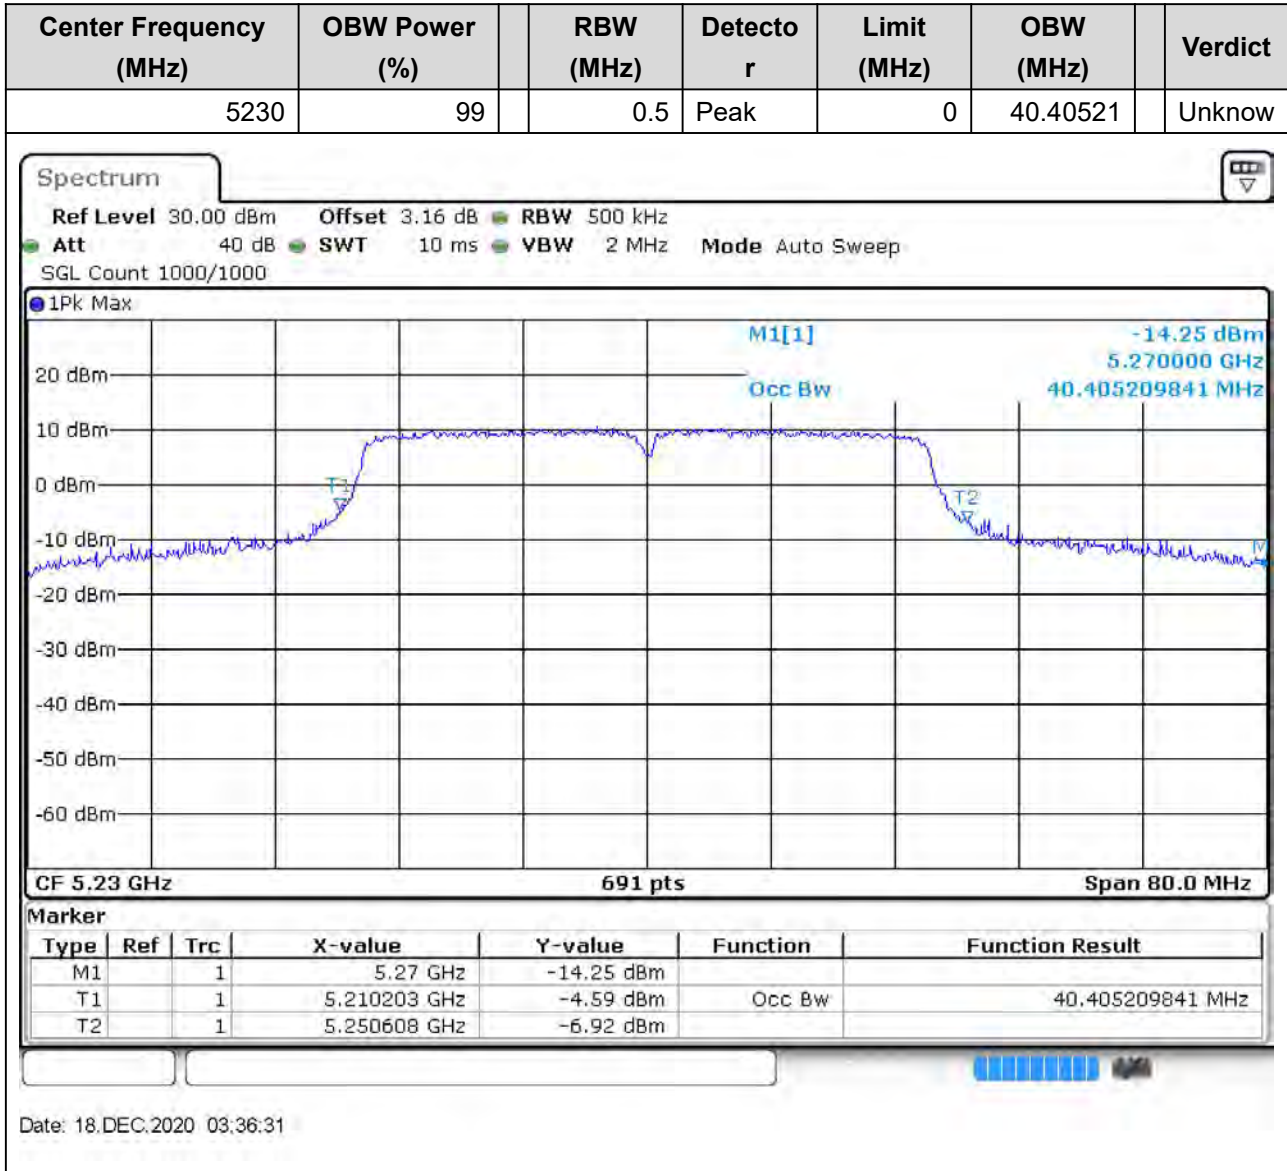

13. 802.11ac_40M_Band1_H

13.1. A.2.2-99% Bandwidth(NTNV)