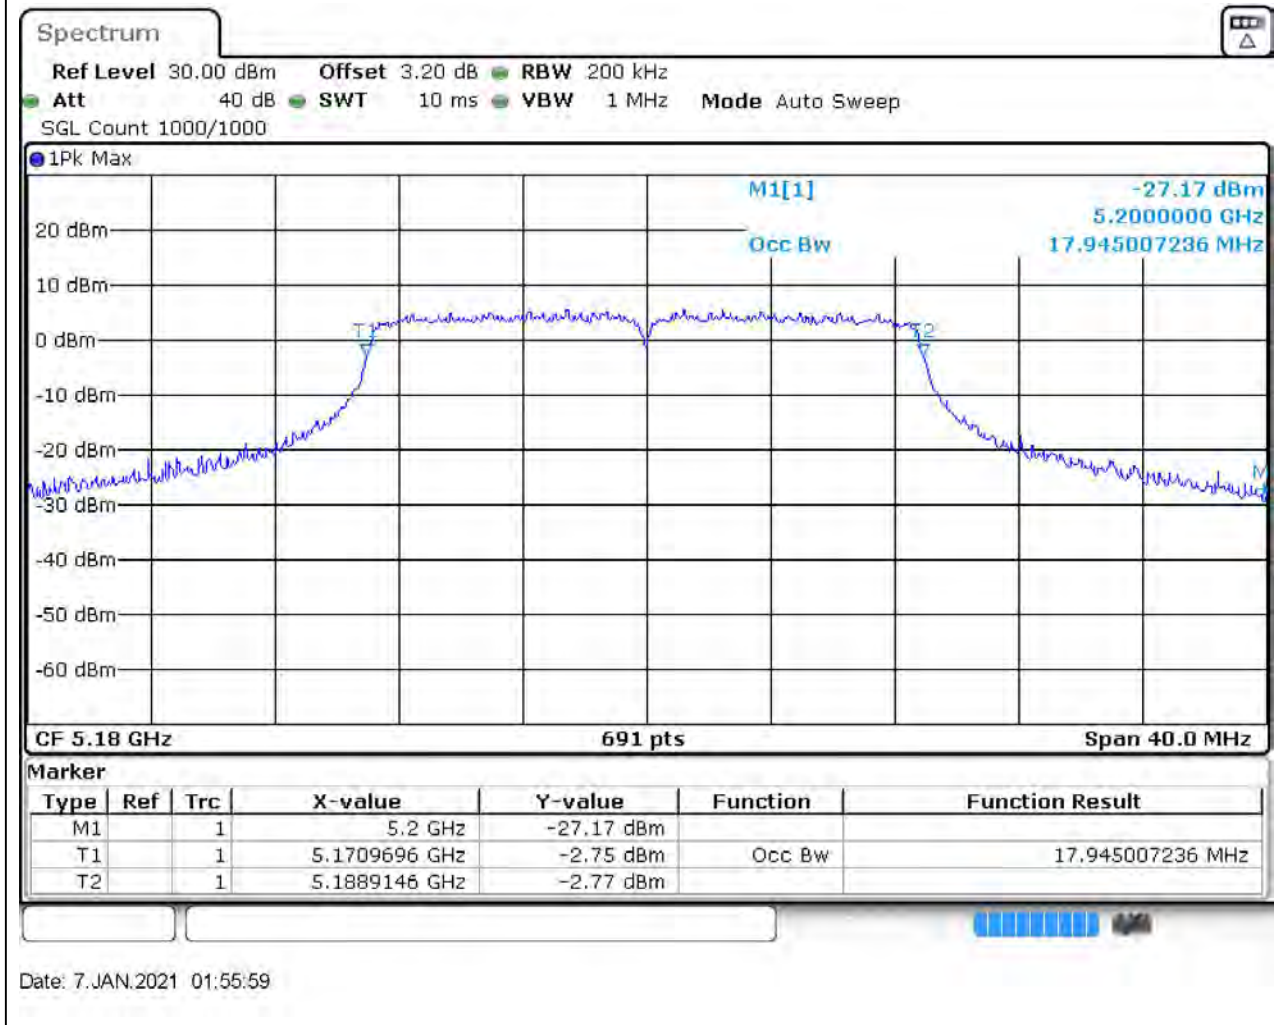

4. 802.11n_20M_Band1_L

4.2. A.2.2-99% Bandwidth(NTNV)

Center Frequency (MHz)	OBW Power (%)	RBW (MHz)	Detector	Limit (MHz)	OBW (MHz)	Verdict
5180	99	0.2	Peak	0	17.945007	Unknown