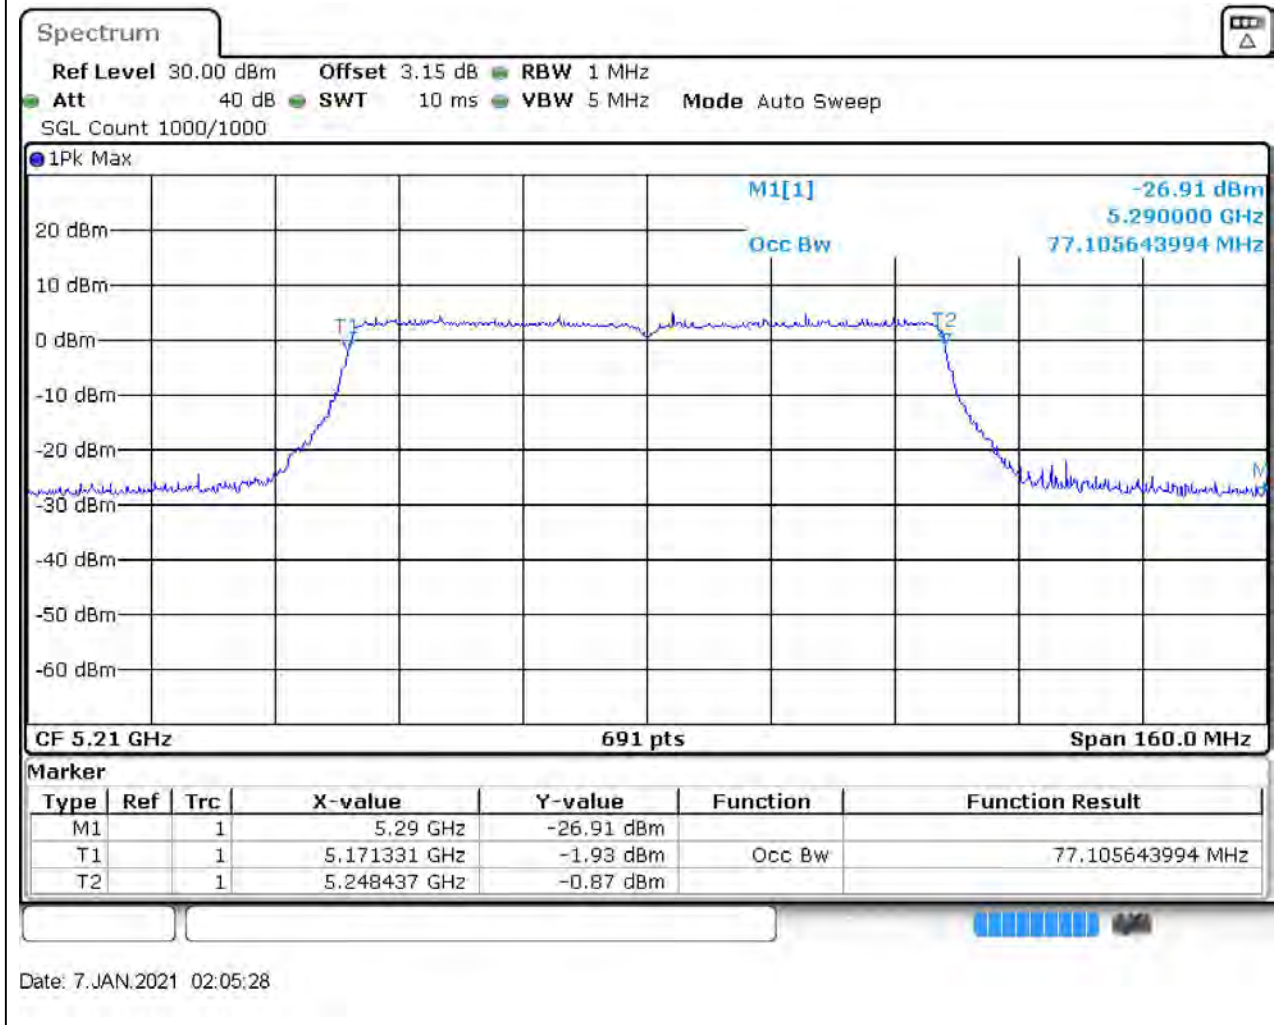

14. 802.11ac_80M_Band1_M

14.2. A.2.2-99% Bandwidth(NTNV)

Center Frequency (MHz)	OBW Power (%)	RBW (MHz)	Detector	Limit (MHz)	OBW (MHz)	Verdict
5210	99	1	Peak	0	77.105644	Unknow