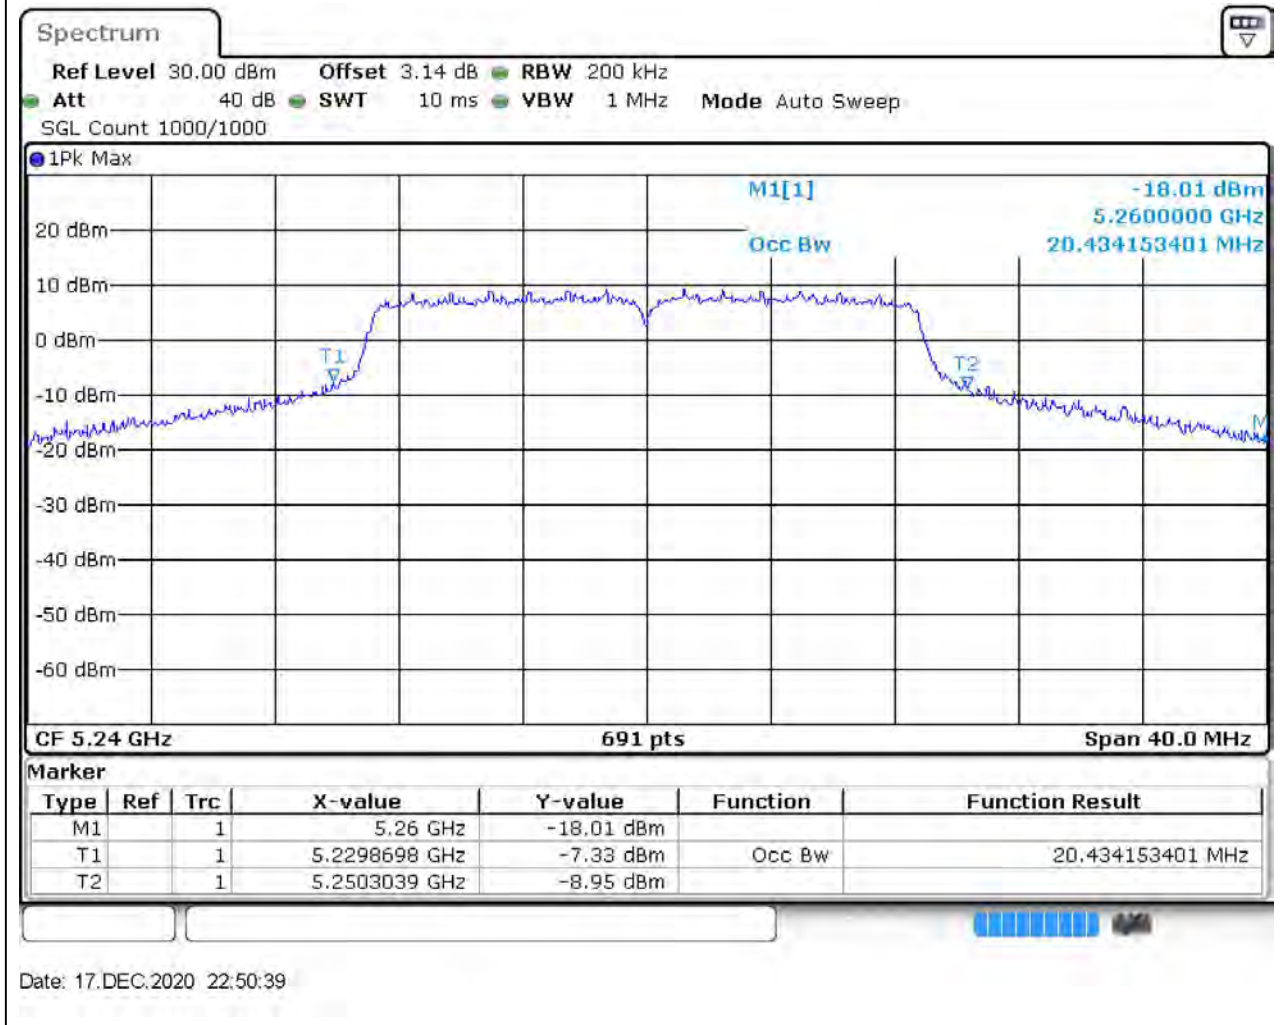

11. 802.11ac_20M_Band1_H

11.1. A.2.2-99% Bandwidth(NTNV)

Center Frequency (MHz)	OBW Power (%)	RBW (MHz)	Detector	Limit (MHz)	OBW (MHz)	Verdict
5240	99	0.2	Peak	0	20.434153	Unknown