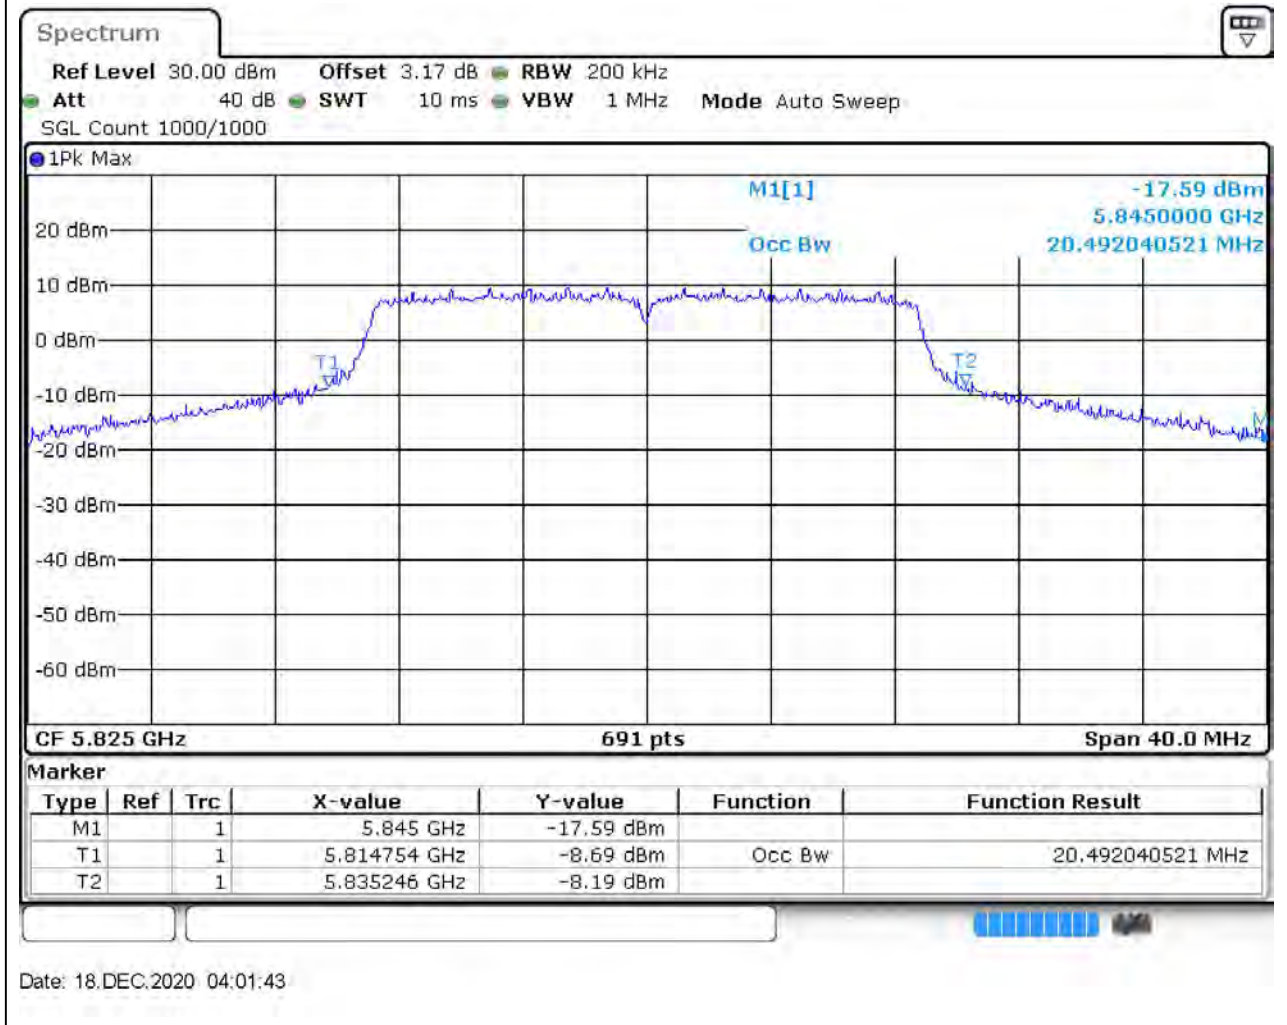

20. 802.11n_20M_Band4_H

20.1. A.2.2-99% Bandwidth(NTNV)

Center Frequency (MHz)	OBW Power (%)	RBW (MHz)	Detector	Limit (MHz)	OBW (MHz)	Verdict
5825	99	0.2	Peak	0	20.492041	Unknow