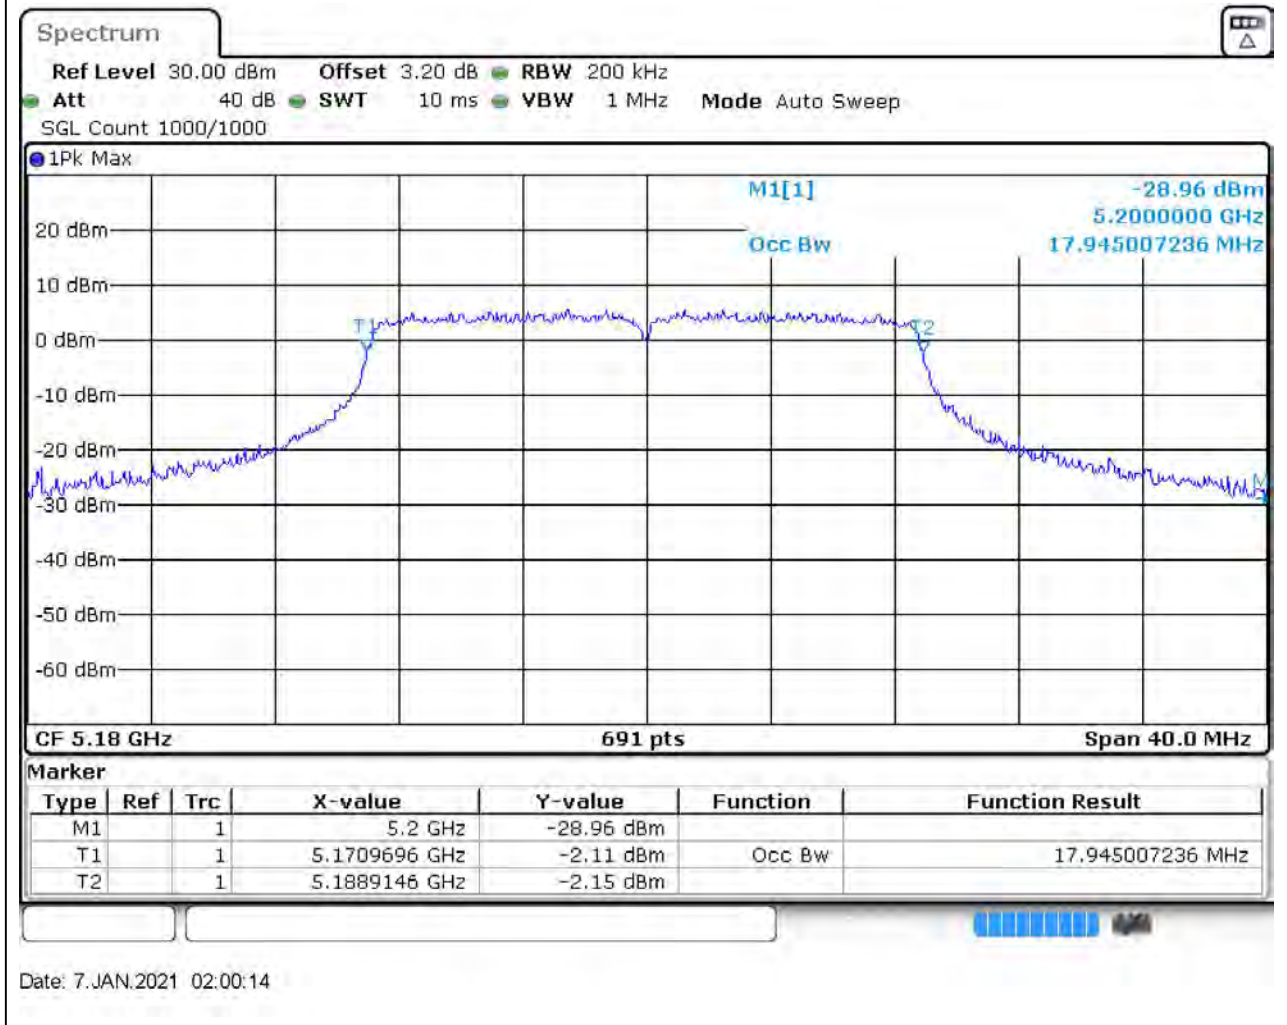

9. 802.11ac_20M_Band1_L

9.2. A.2.2-99% Bandwidth(NTNV)

Center Frequency (MHz)	OBW Power (%)	RBW (MHz)	Detector	Limit (MHz)	OBW (MHz)	Verdict
5180	99	0.2	Peak	0	17.945007	Unknow