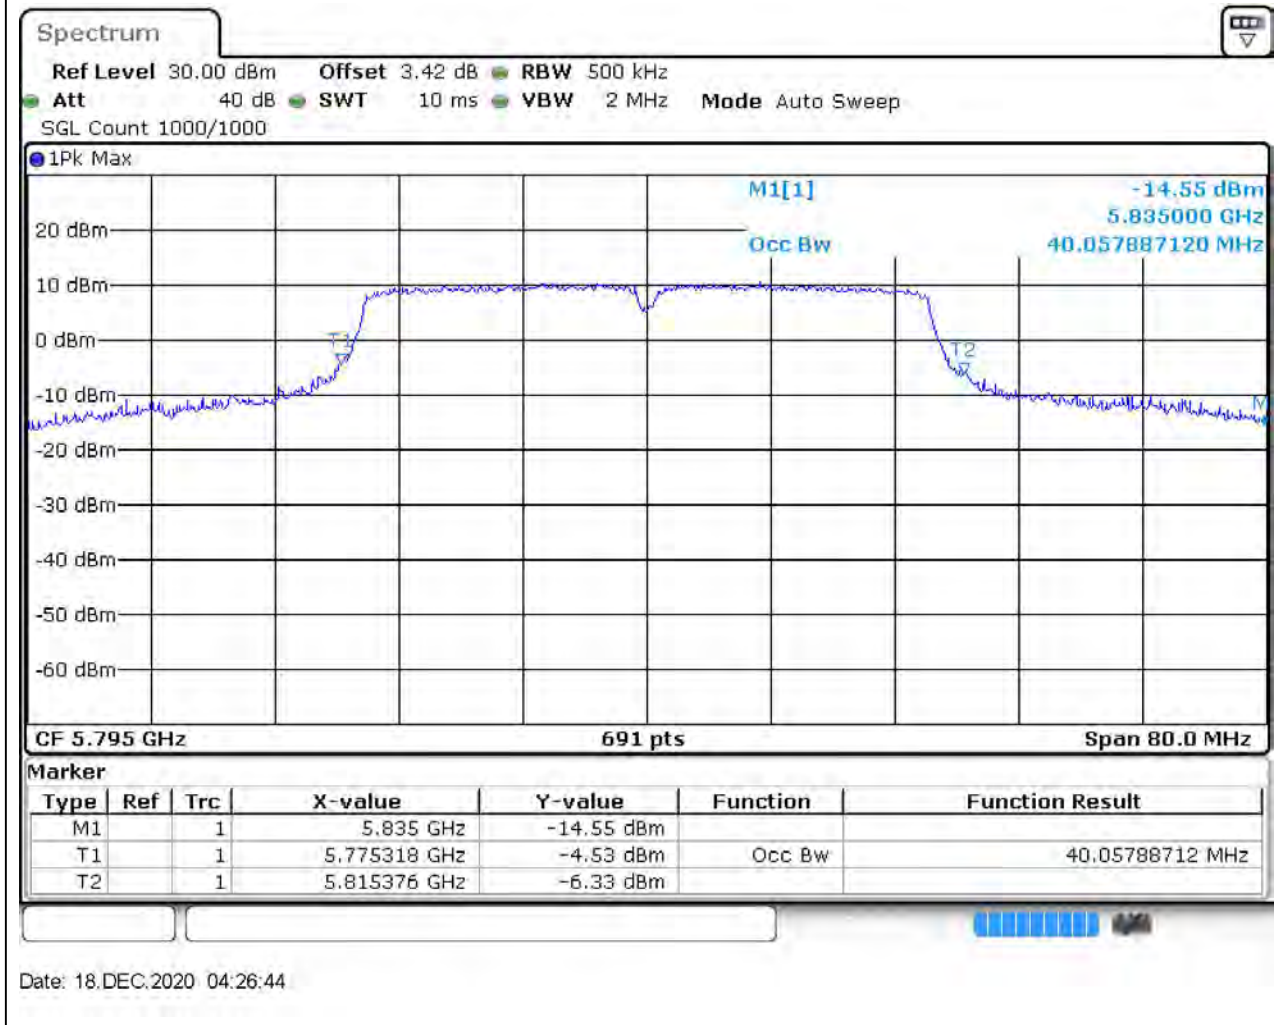

27. 802.11ac_40M_Band4_H

27.2. A.2.2-99% Bandwidth(NTNV)

Center Frequency (MHz)	OBW Power (%)	RBW (MHz)	Detector	Limit (MHz)	OBW (MHz)	Verdict
5795	99	0.5	Peak	0	40.057887	Unknown