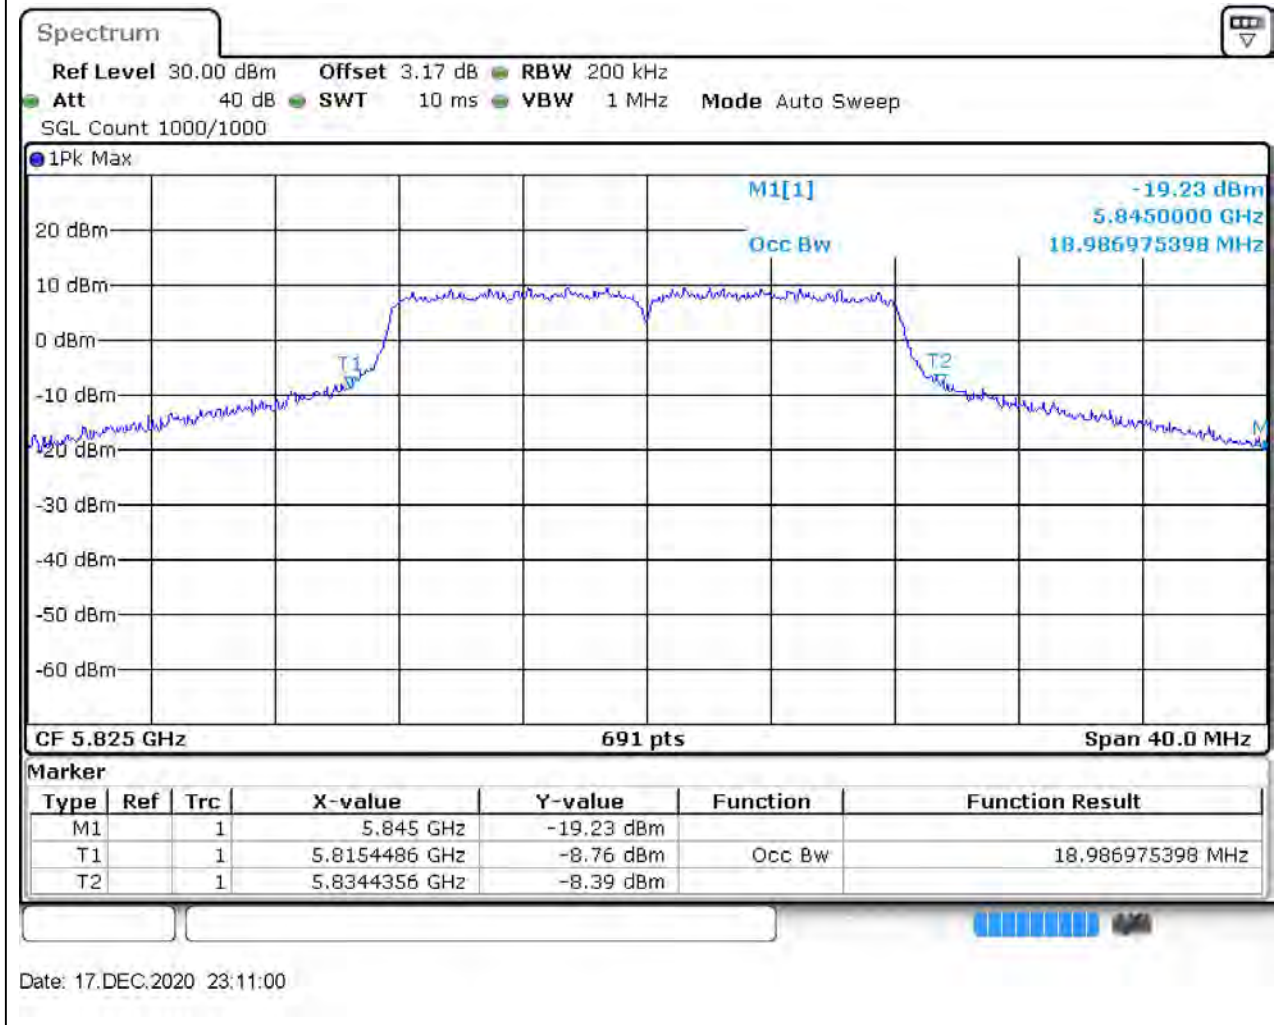

17. 802.11a_20M_Band4_H

17.1. A.2.2-99% Bandwidth(NTNV)

Center Frequency (MHz)	OBW Power (%)	RBW (MHz)	Detector	Limit (MHz)	OBW (MHz)	Verdict
5825	99	0.2	Peak	0	18.986975	Unknow