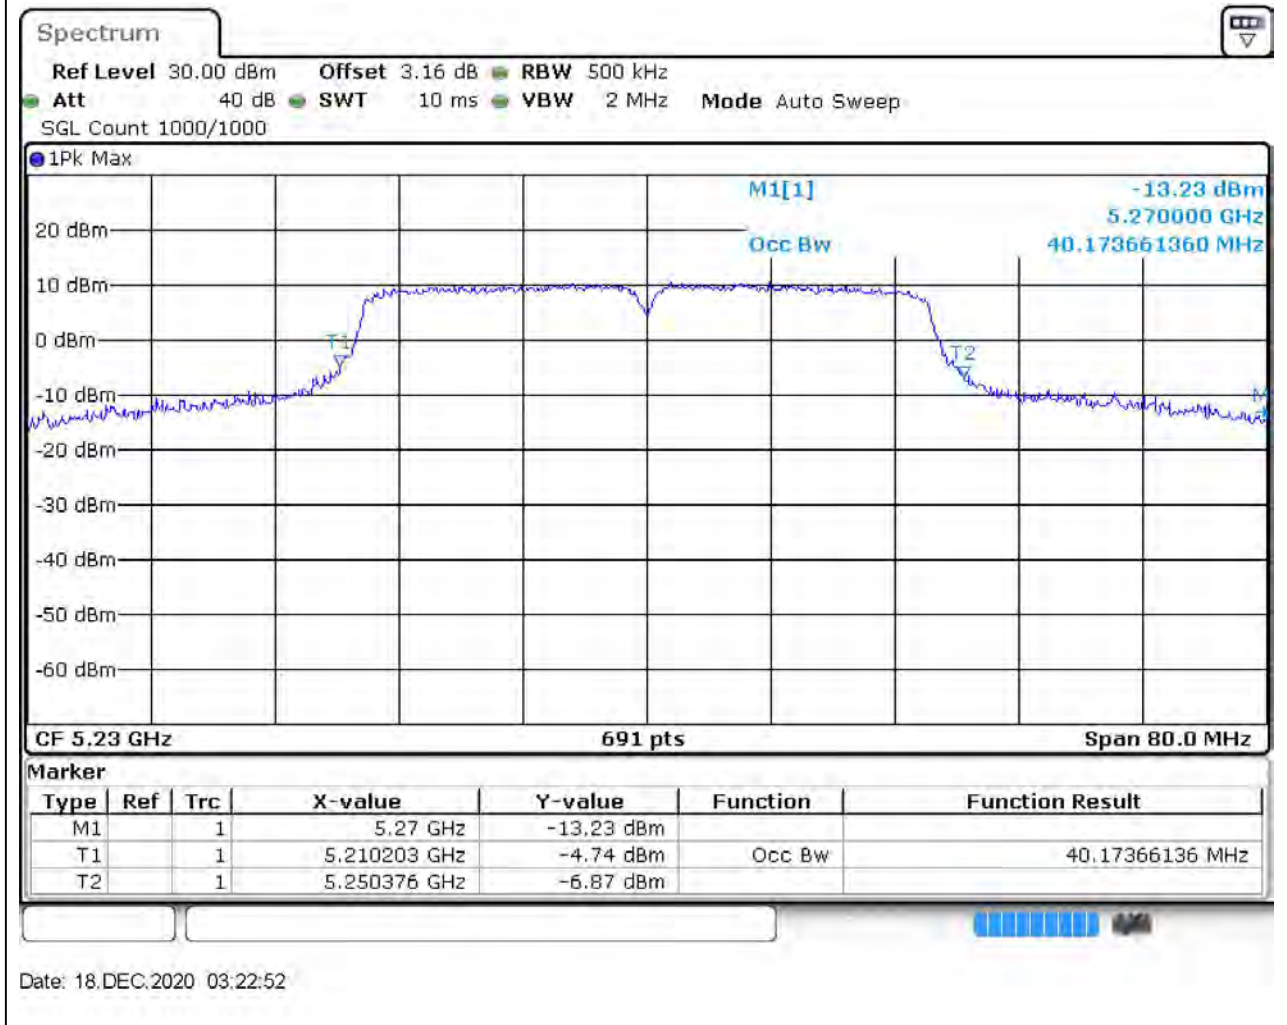

8. 802.11n_40M_Band1_H

8.1. A.2.2-99% Bandwidth(NTNV)

Center Frequency (MHz)	OBW Power (%)	RBW (MHz)	Detector	Limit (MHz)	OBW (MHz)	Verdict
5230	99	0.5	Peak	0	40.173661	Unknown