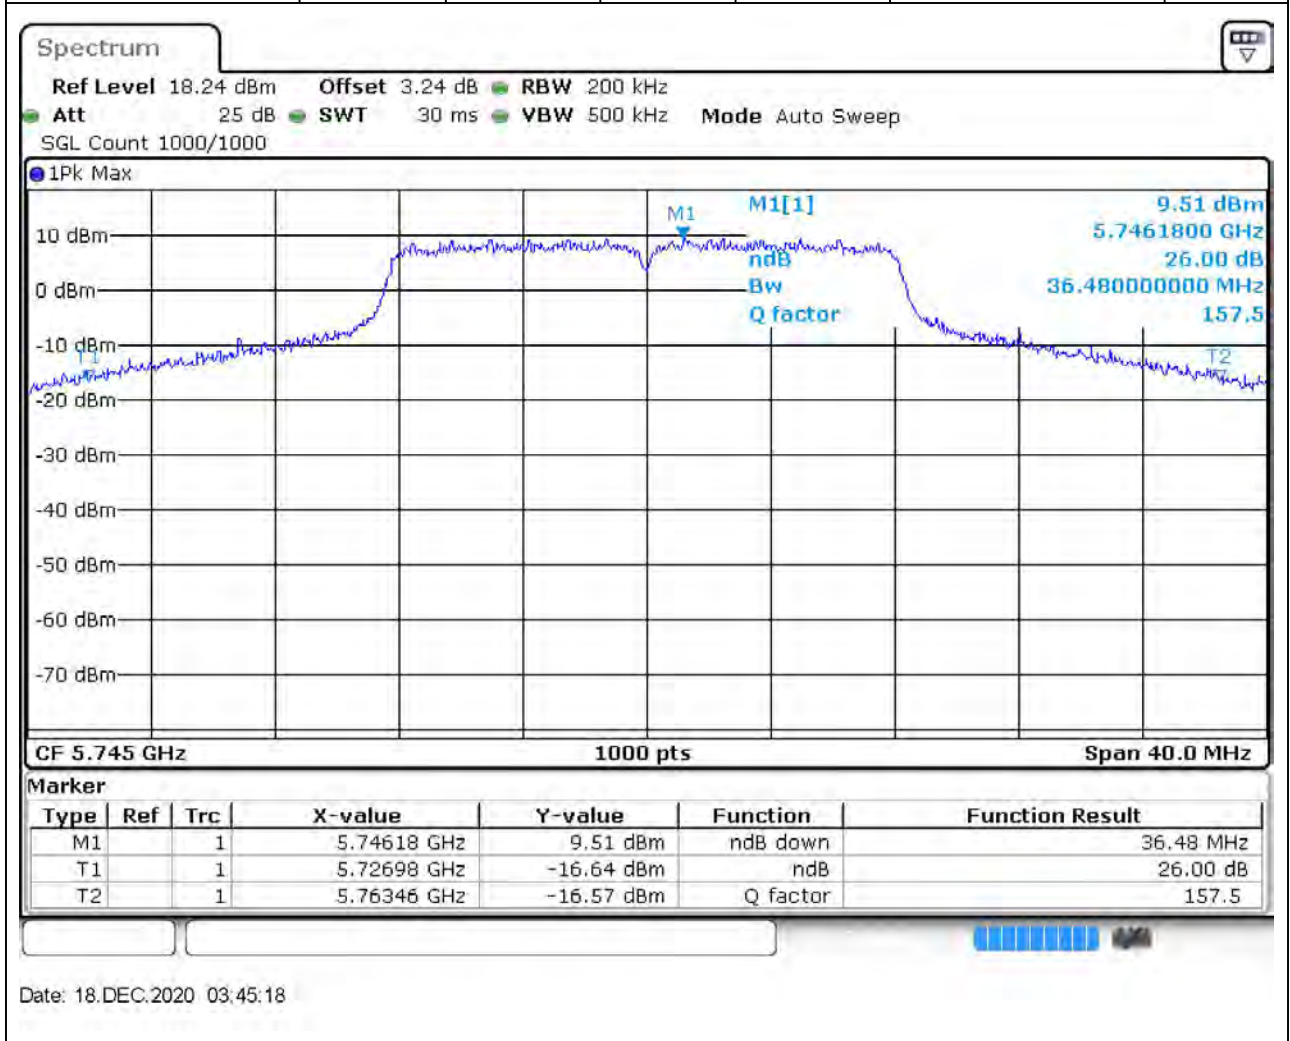

15. 802.11a_20M_Band4_L

15.1. A.2-26dB Bandwidth(NTNV)

Center Frequency (MHz)	XdB Down	RBW (MHz)	Detector	Limit (MHz)	XdB BandWidth (MHz)	Verdict
5745	26	0.2	Peak	0	36.48	Unknow