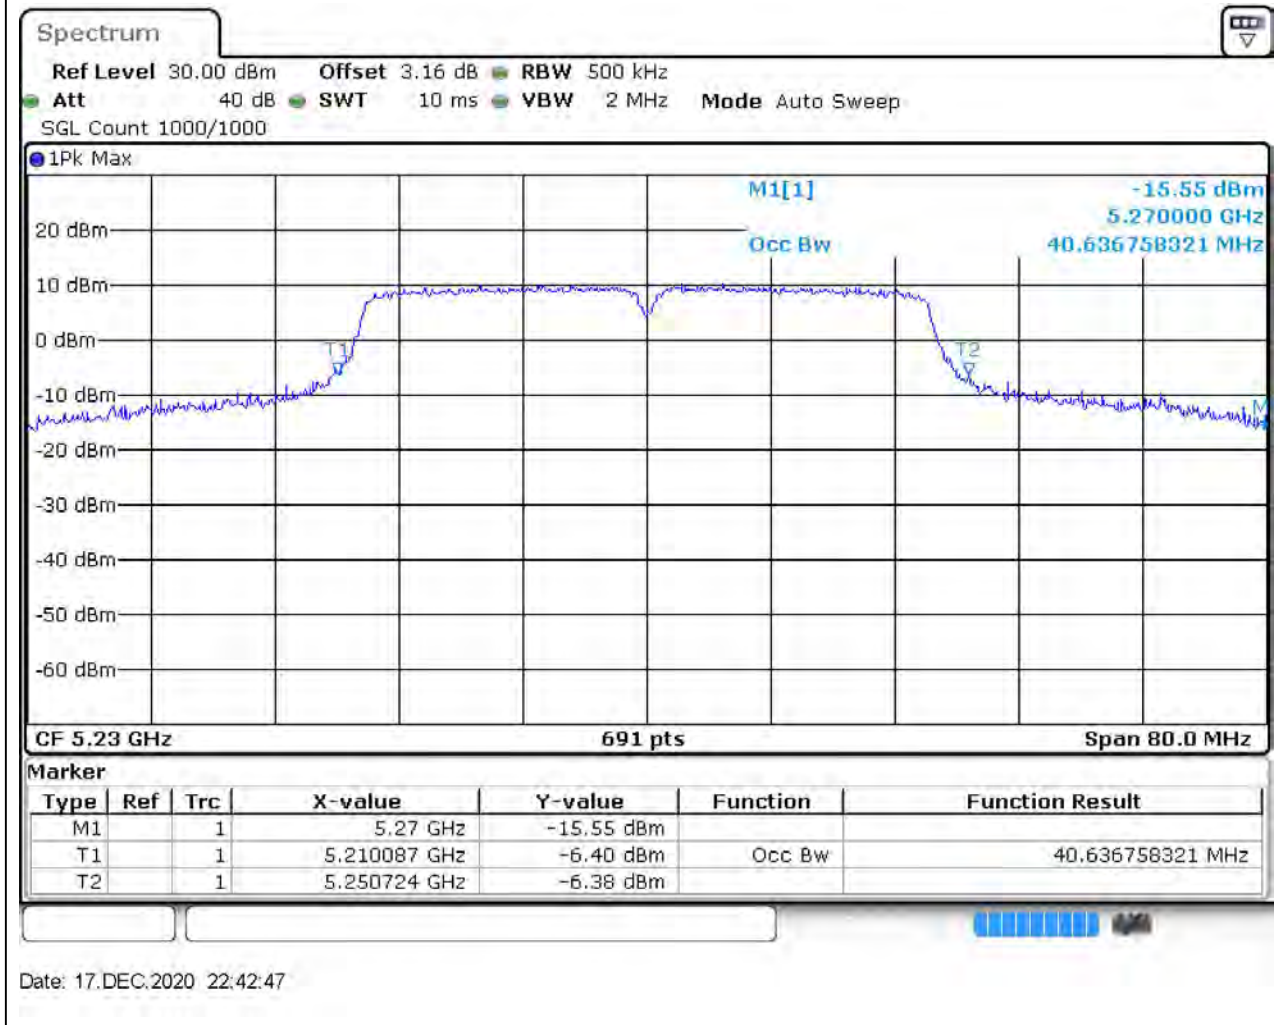

8. 802.11n_40M_Band1_H

8.1. A.2.2-99% Bandwidth(NTNV)

Center Frequency (MHz)	OBW Power (%)	RBW (MHz)	Detector	Limit (MHz)	OBW (MHz)	Verdict
5230	99	0.5	Peak	0	40.636758	Unknown