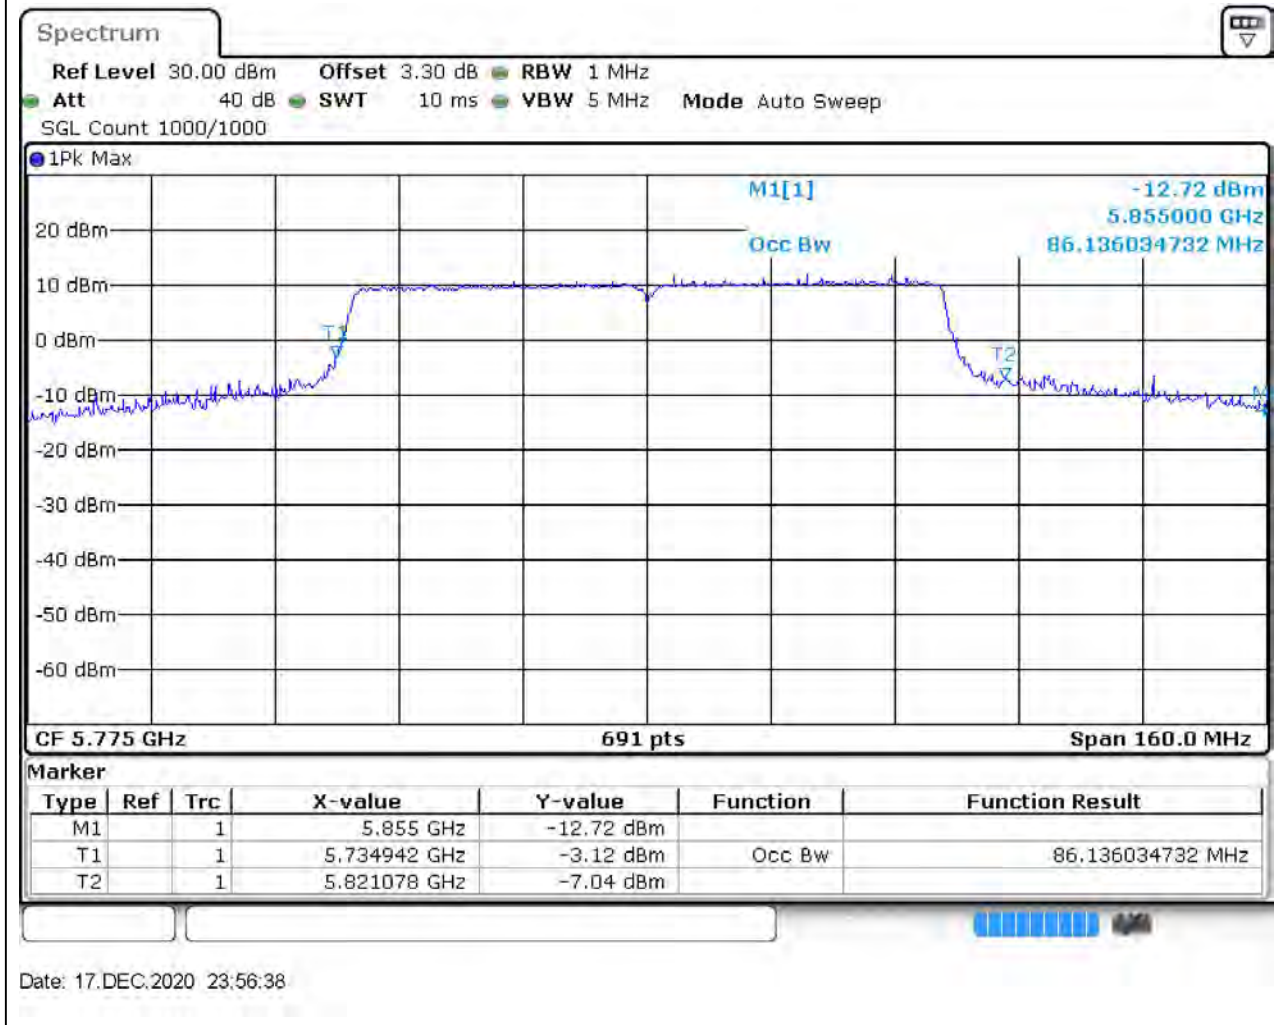

28. 802.11ac_80M_Band4_M

28.1. A.2.2-99% Bandwidth(NTNV)

Center Frequency (MHz)	OBW Power (%)	RBW (MHz)	Detector	Limit (MHz)	OBW (MHz)	Verdict
5775	99	1	Peak	0	86.136035	Unknow