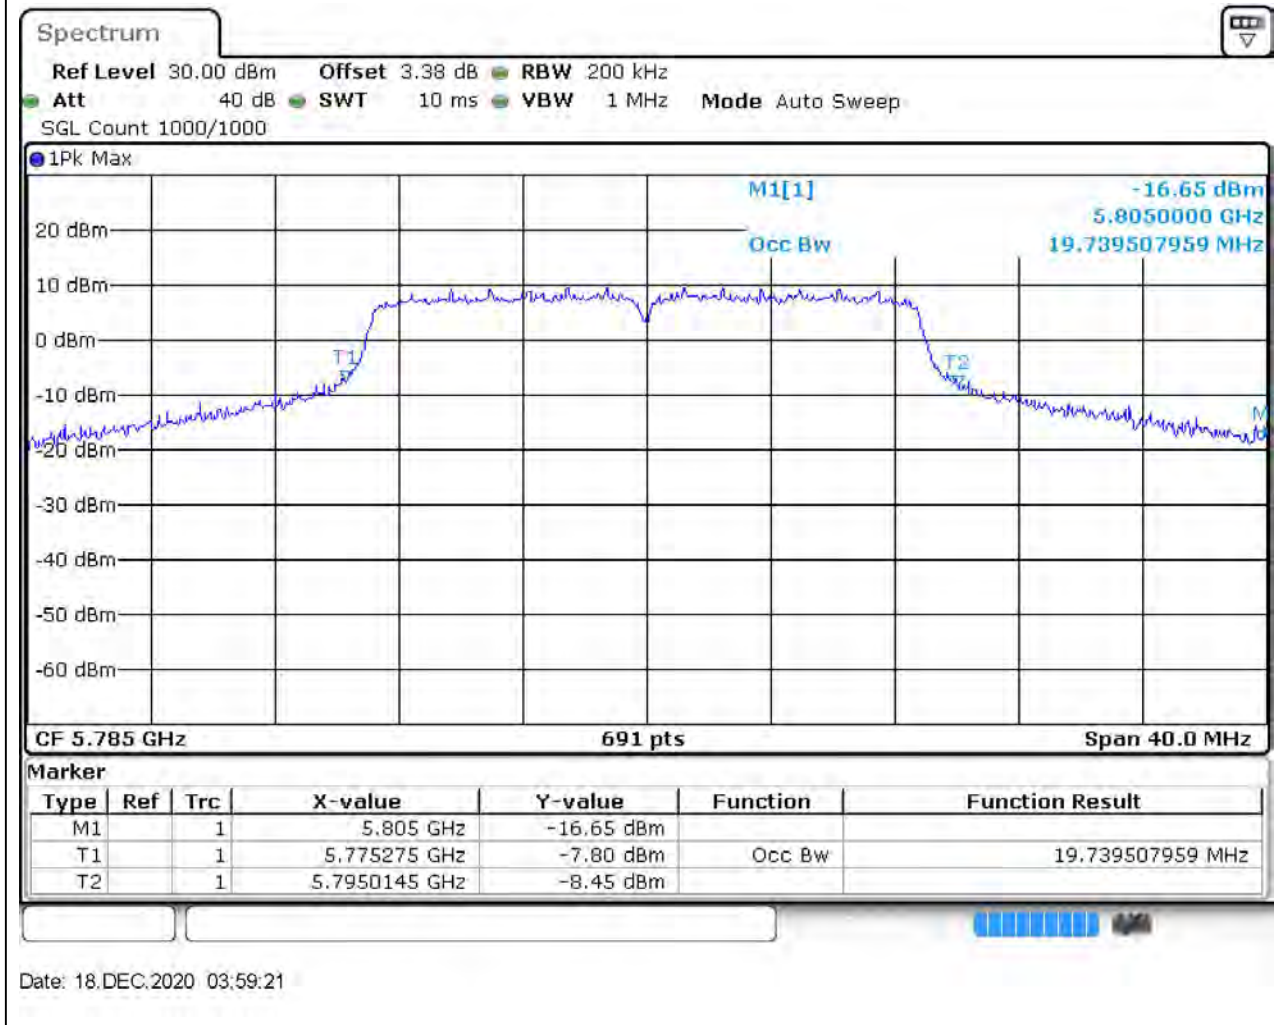

19. 802.11n_20M_Band4_M

19.1. A.2.2-99% Bandwidth(NTNV)

Center Frequency (MHz)	OBW Power (%)	RBW (MHz)	Detector	Limit (MHz)	OBW (MHz)	Verdict
5785	99	0.2	Peak	0	19.739508	Unknown