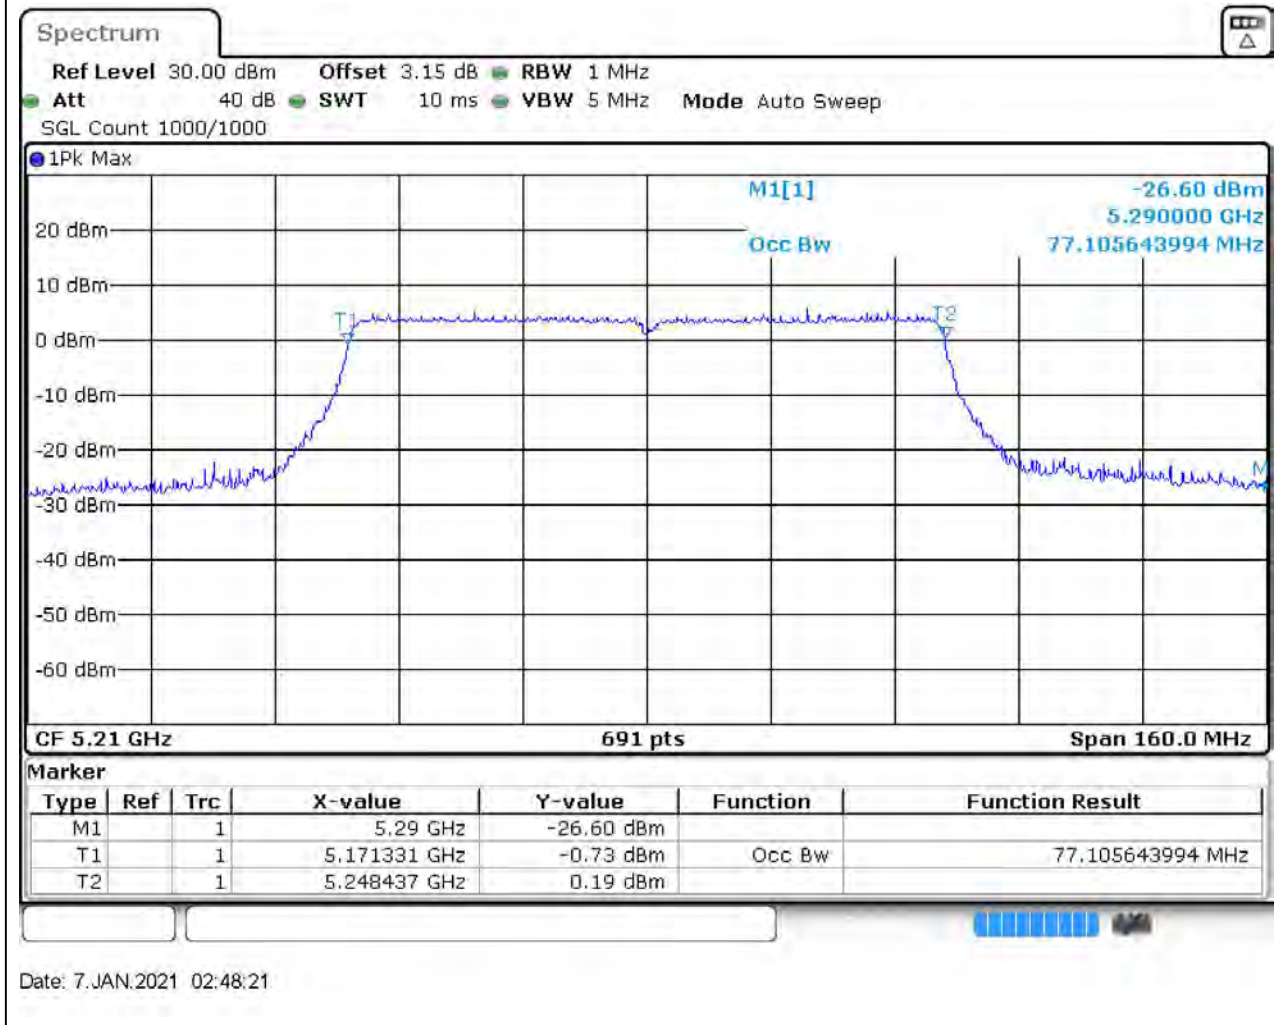

14. 802.11ac_80M_Band1_M

14.2. A.2.2-99% Bandwidth(NTNV)

Center Frequency (MHz)	OBW Power (%)	RBW (MHz)	Detector	Limit (MHz)	OBW (MHz)	Verdict
5210	99	1	Peak	0	77.105644	Unknown