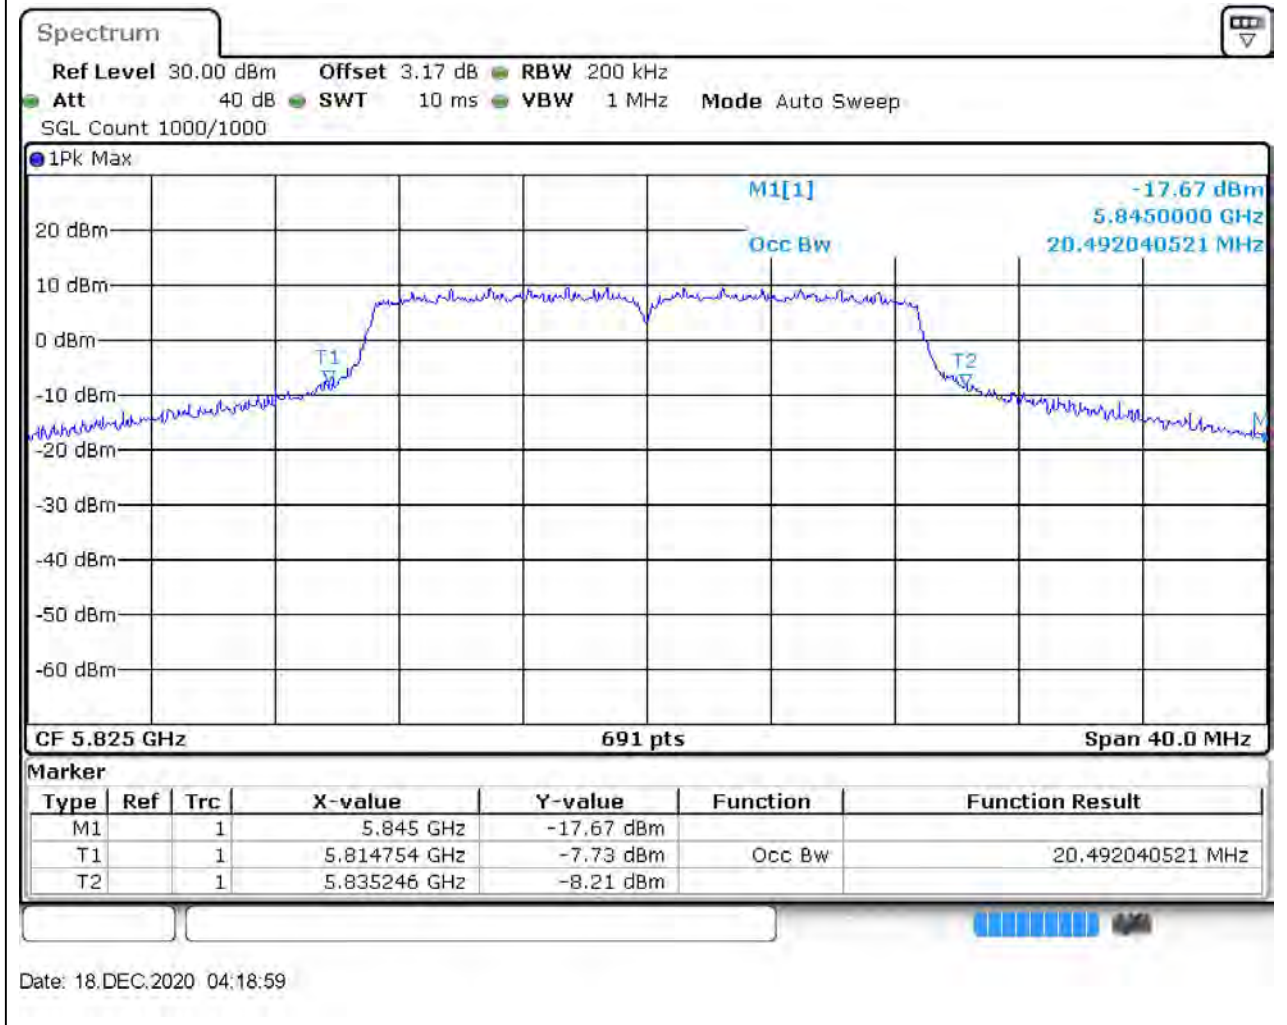

25. 802.11ac_20M_Band4_H

25.1. A.2.2-99% Bandwidth(NTNV)

Center Frequency (MHz)	OBW Power (%)	RBW (MHz)	Detector	Limit (MHz)	OBW (MHz)	Verdict
5825	99	0.2	Peak	0	20.492041	Unknown