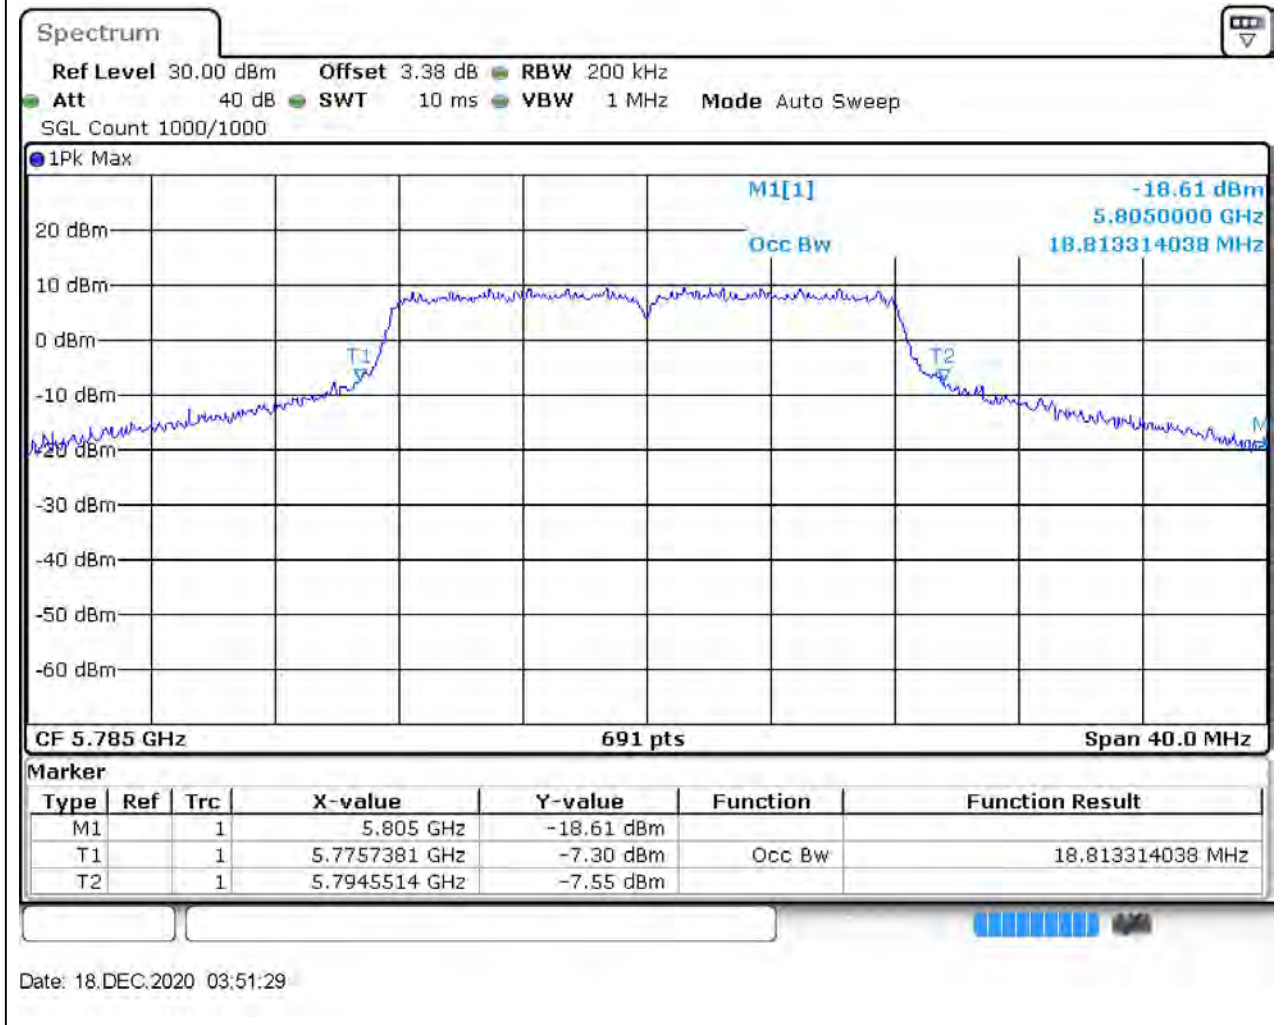

16. 802.11a_20M_Band4_M

16.1. A.2.2-99% Bandwidth(NTNV)

Center Frequency (MHz)	OBW Power (%)	RBW (MHz)	Detector	Limit (MHz)	OBW (MHz)	Verdict
5785	99	0.2	Peak	0	18.813314	Unknown