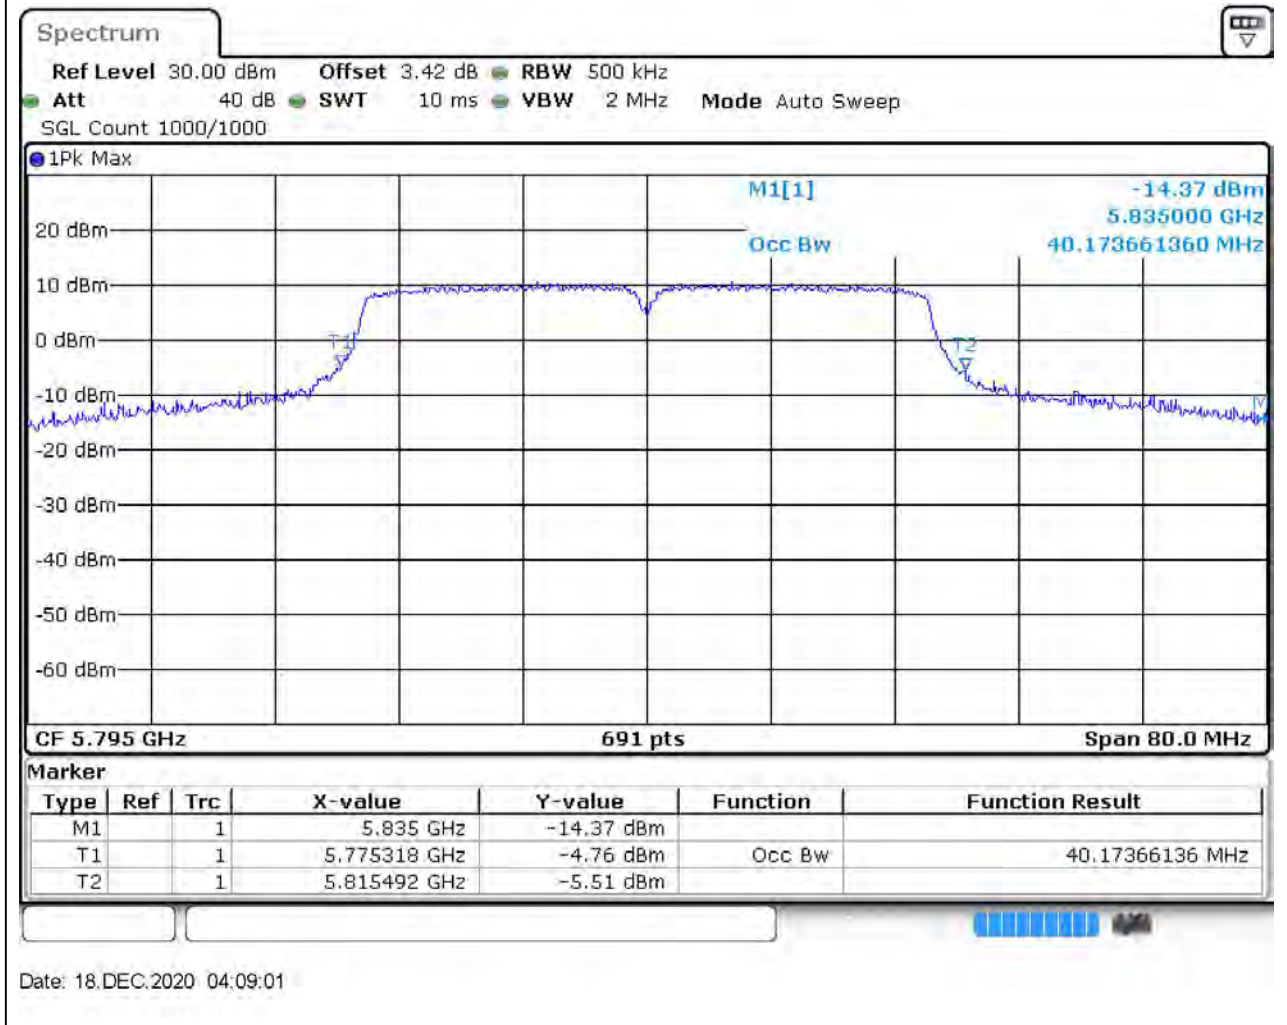

22. 802.11n_40M_Band4_H

22.1. A.2.2-99% Bandwidth(NTNV)

Center Frequency (MHz)	OBW Power (%)	RBW (MHz)	Detector	Limit (MHz)	OBW (MHz)	Verdict
5795	99	0.5	Peak	0	40.173661	Unknown