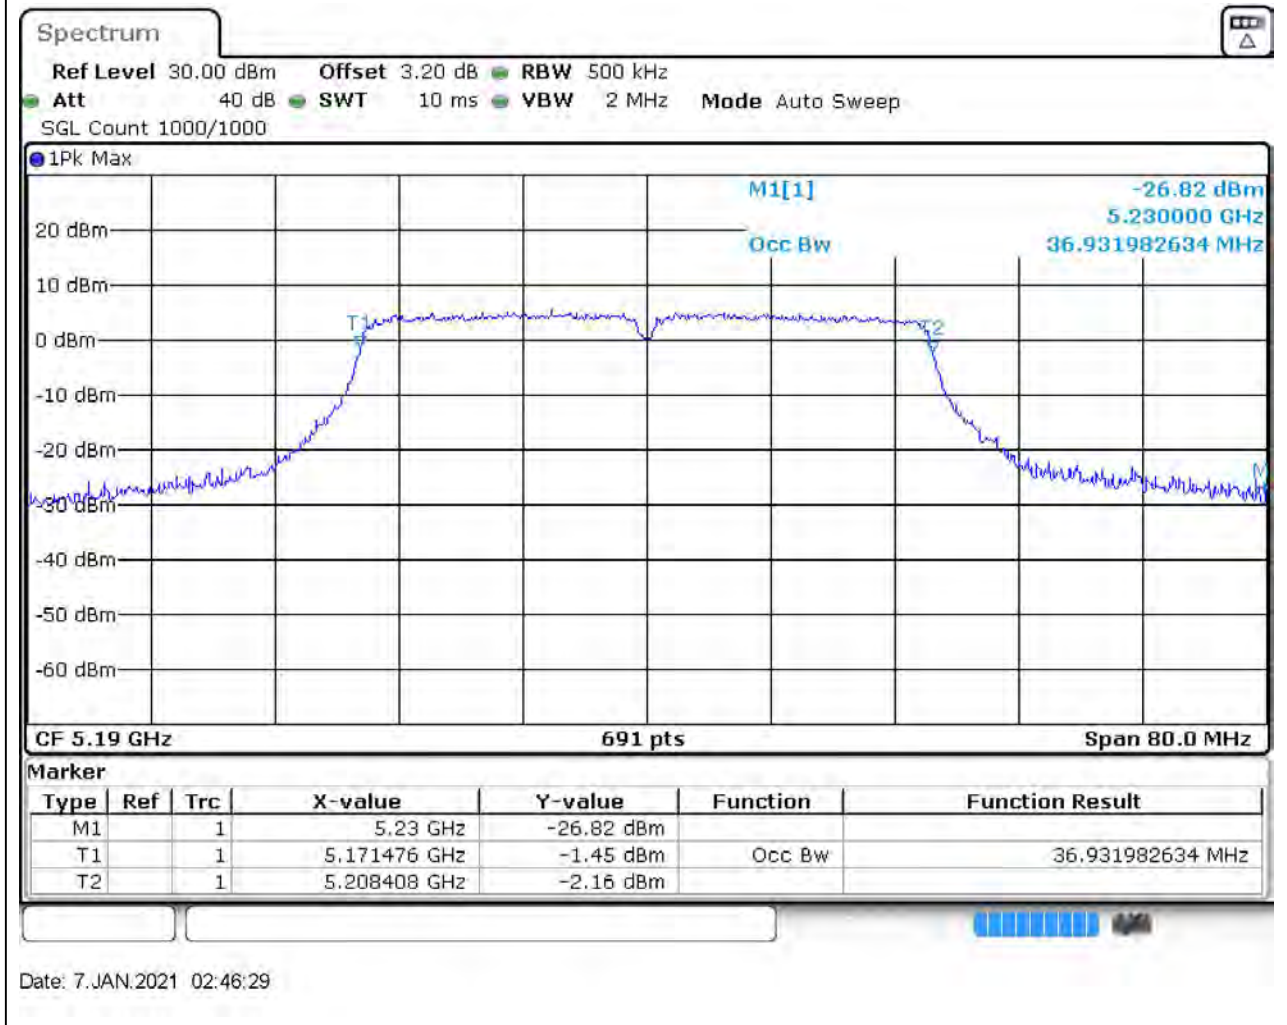

12. 802.11ac_40M_Band1_L

12.2. A.2.2-99% Bandwidth(NTNV)

Center Frequency (MHz)	OBW Power (%)	RBW (MHz)	Detector	Limit (MHz)	OBW (MHz)	Verdict
5190	99	0.5	Peak	0	36.931983	Unknow