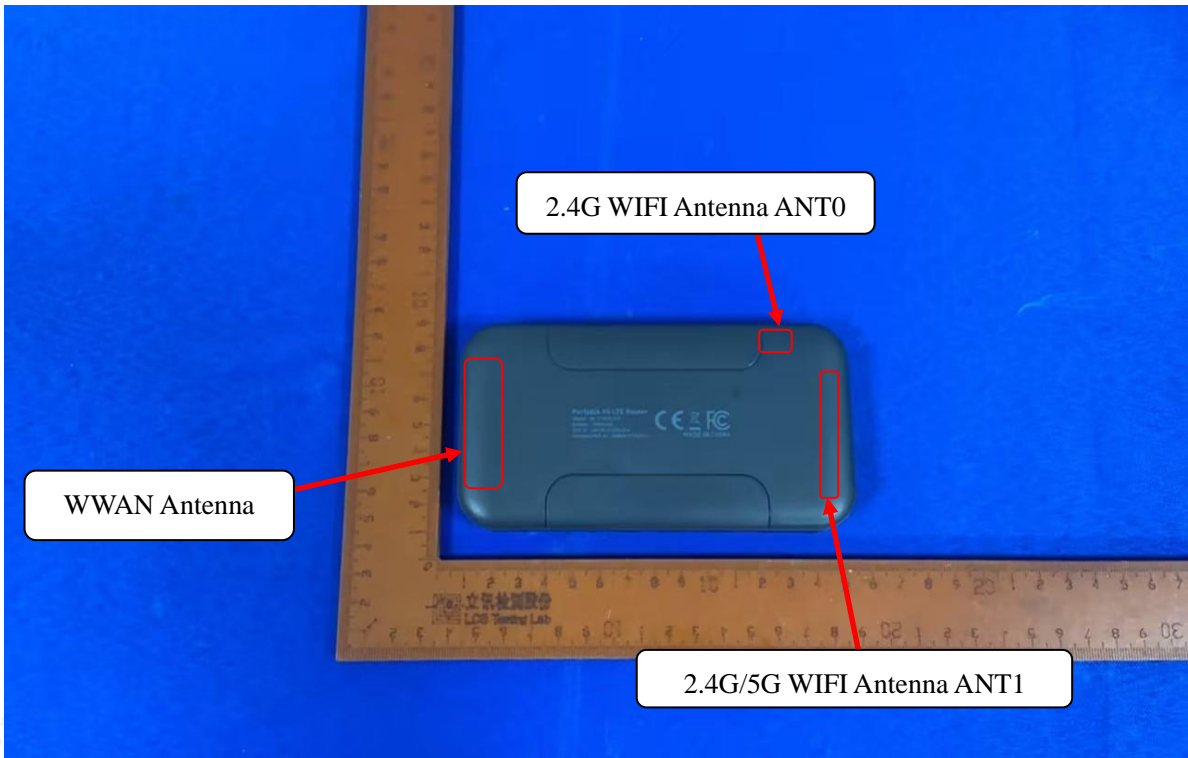

## ANNEX A. PHOTOGRAPH OF THE TEST

0mm body Vertical-Front Side Setup Photo

0mm body Vertical-Back Side Setup Photo

**0mm body Vertical- Left Side Setup Photo**

**0mm body Vertical- Right Side Setup Photo**

Scan code to check authenticity

**0mm body Vertical- Top Side Setup Photo**

**0mm body Vertical- Bottom Side Setup Photo**

### ANNEX C. EUT PHOTOGRAPHS

Fig.1

Fig.2