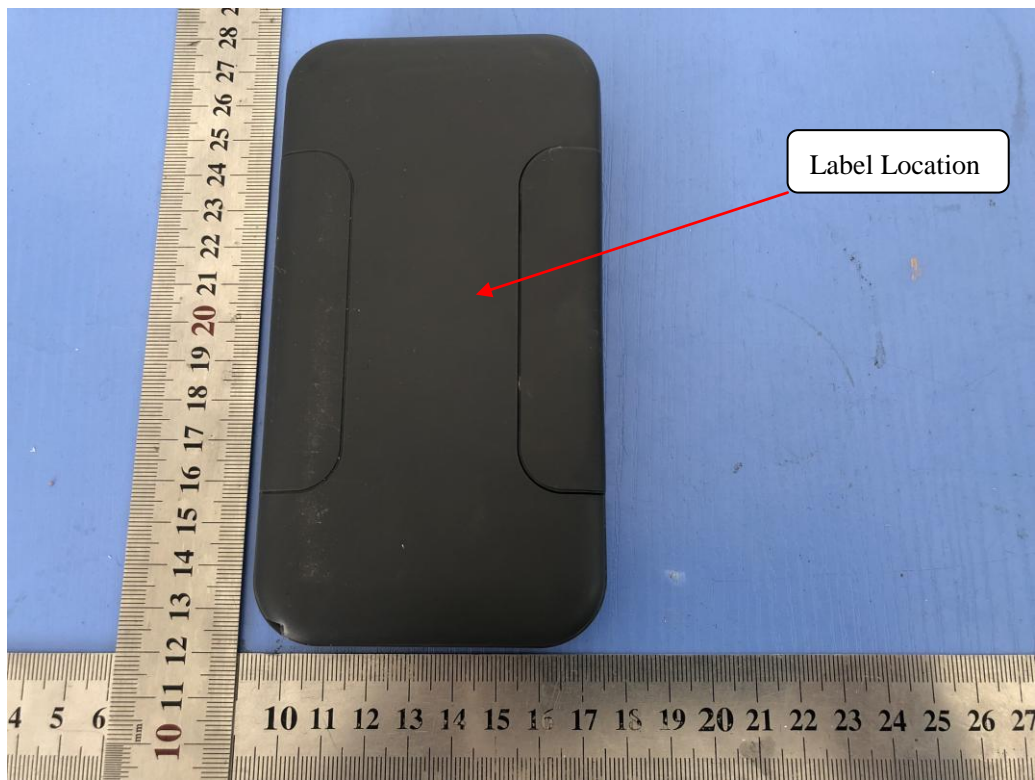

LABEL AND LOCATION

(Size: L4.0m x 4cm)

Material: Tagboard
Glue: adhesive sticker
Font color: White
Label color: Black