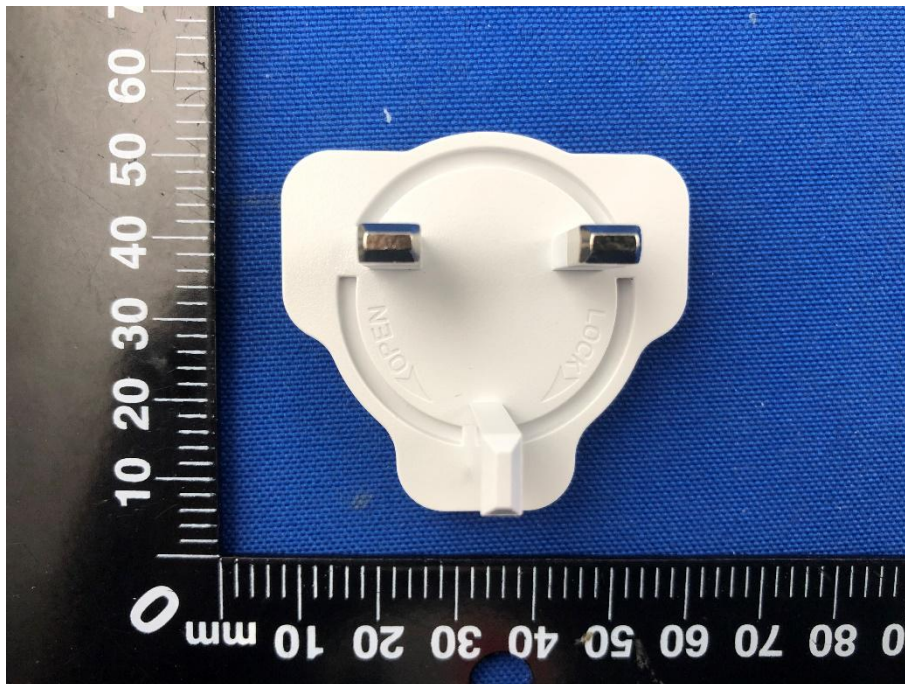

EUT EXTERNAL PHOTOS

FRONT VIEW OF EUT

REAR VIEW OF EUT

LEFT SIDE VIEW OF EUT

RIGHT SIDE OF EUT

TOP VIEW OF EUT

BOTTOM VIEW OF EUT

Accessory-Power Adapter (IPC30A-050-3000)

Accessory-Power Adapter (IPC30A-050-3000 USA Plug)

CLOSE-UP

Accessory-UK Plug

Accessory-EU Plug

Accessory-AU Plug