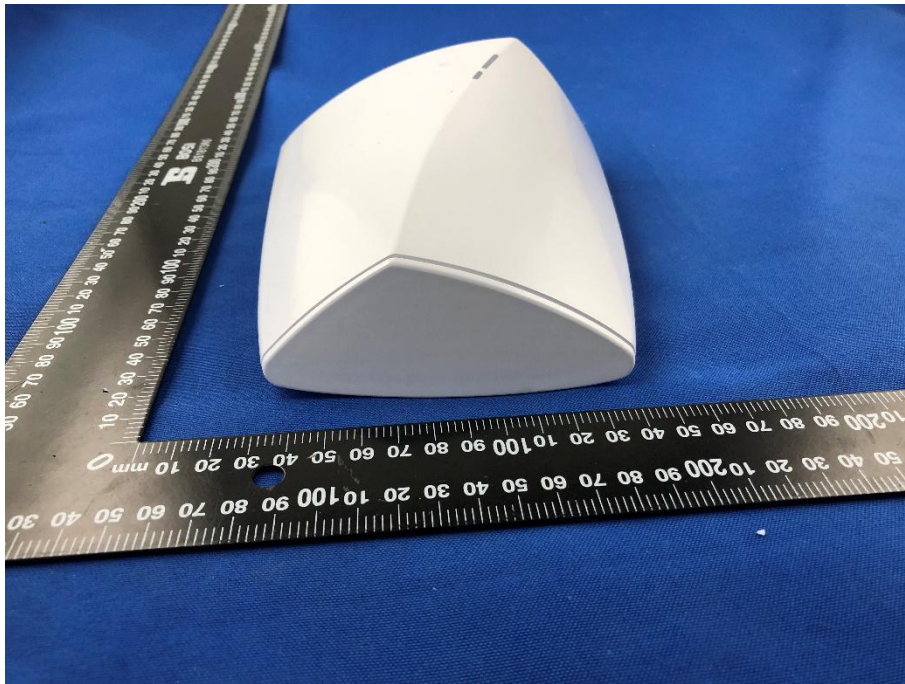

EUT EXTERNAL PHOTOS

FRONT VIEW OF EUT

REAR VIEW OF EUT

LEFT SIDE VIEW OF EUT

RIGHT SIDE OF EUT

TOP VIEW OF EUT

BOTTOM VIEW OF EUT

Accessory-Power Adapter (IPC30A-050-3000)