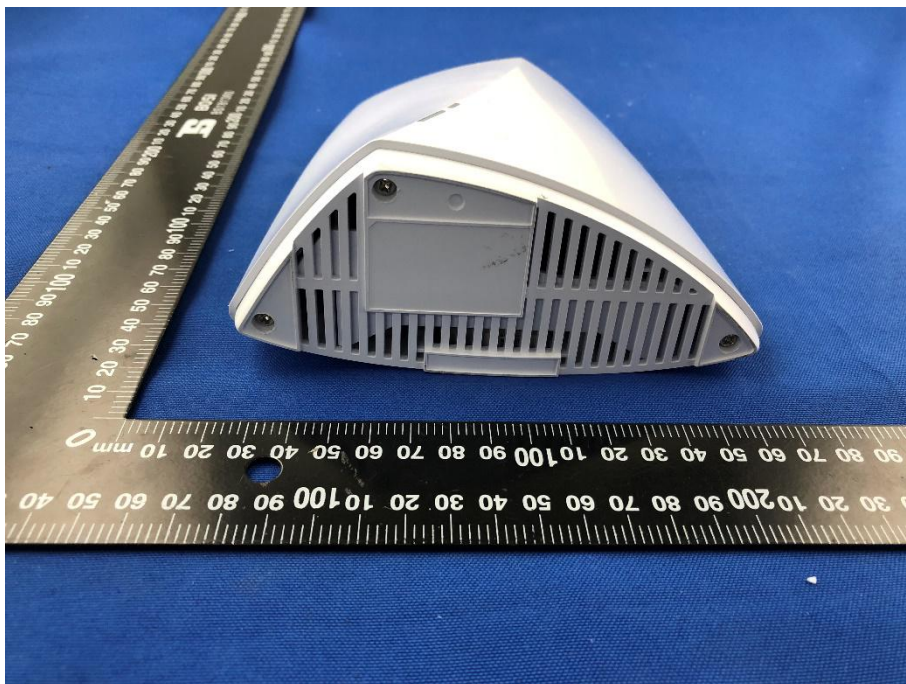

EUT EXTERNAL PHOTOS

FRONT VIEW OF EUT

REAR VIEW OF EUT

LEFT SIDE VIEW OF EUT

RIGHT SIDE OF EUT

TOP VIEW OF EUT

BOTTOM VIEW OF EUT

Accessory-Power Adapter (IPC30A-050-3000)

Accessory-Power Adapter (IPC30A-050-3000 USA Plug)

CLOSE-UP

Accessory-UK Plug

Accessory-EU Plug

Accessory-AU Plug