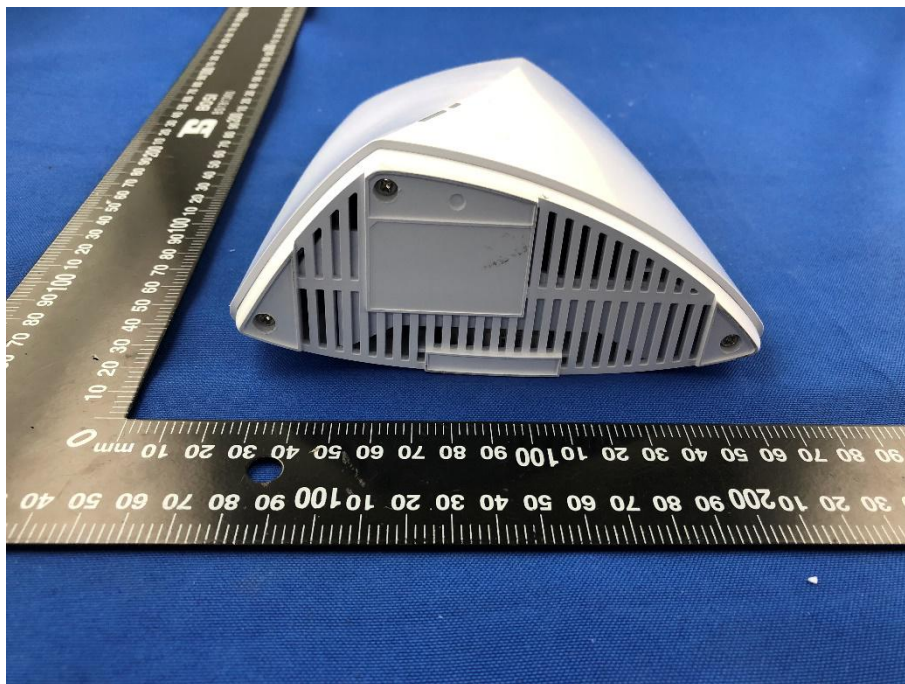

EUT EXTERNAL PHOTOS

FRONT VIEW OF EUT

REAR VIEW OF EUT

LEFT SIDE VIEW OF EUT

RIGHT SIDE OF EUT

TOP VIEW OF EUT

BOTTOM VIEW OF EUT

Accessory-Power Adapter (IPC30A-050-3000)

Accessory-Power Adapter (IPC30A-050-3000 USA Plug)

CLOSE-UP

Accessory-UK Plug

Accessory-EU Plug

Accessory-AU Plug