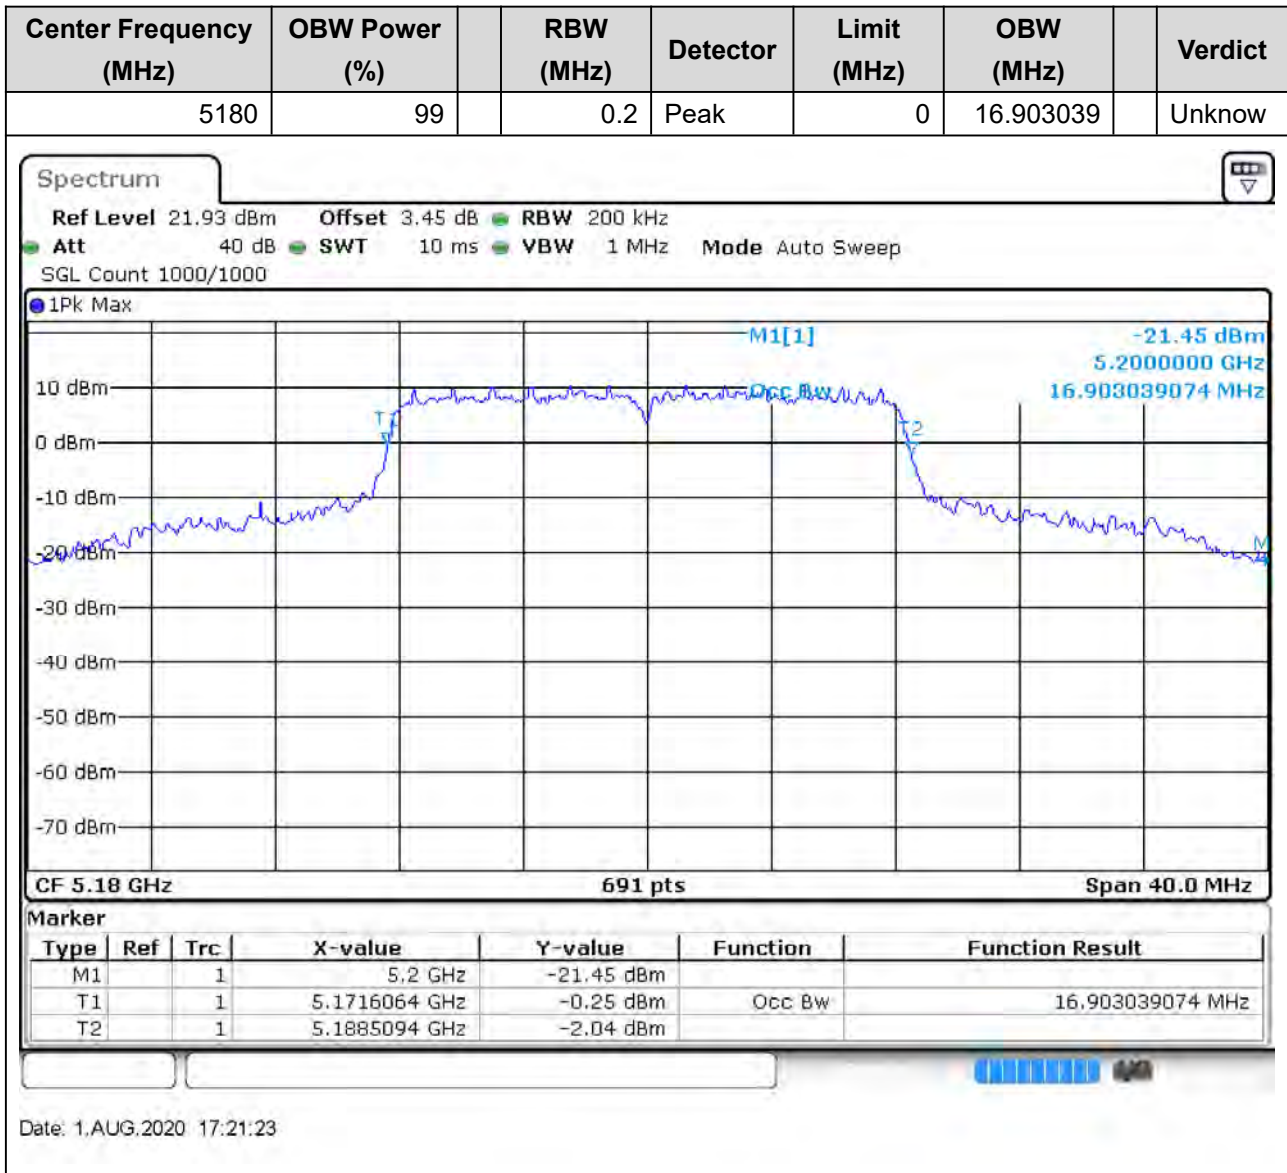

Aux. Antenna

1. 802.11a_20M_U-NII-1_L

1.1. A.2.2-99% Bandwidth(NTNV)