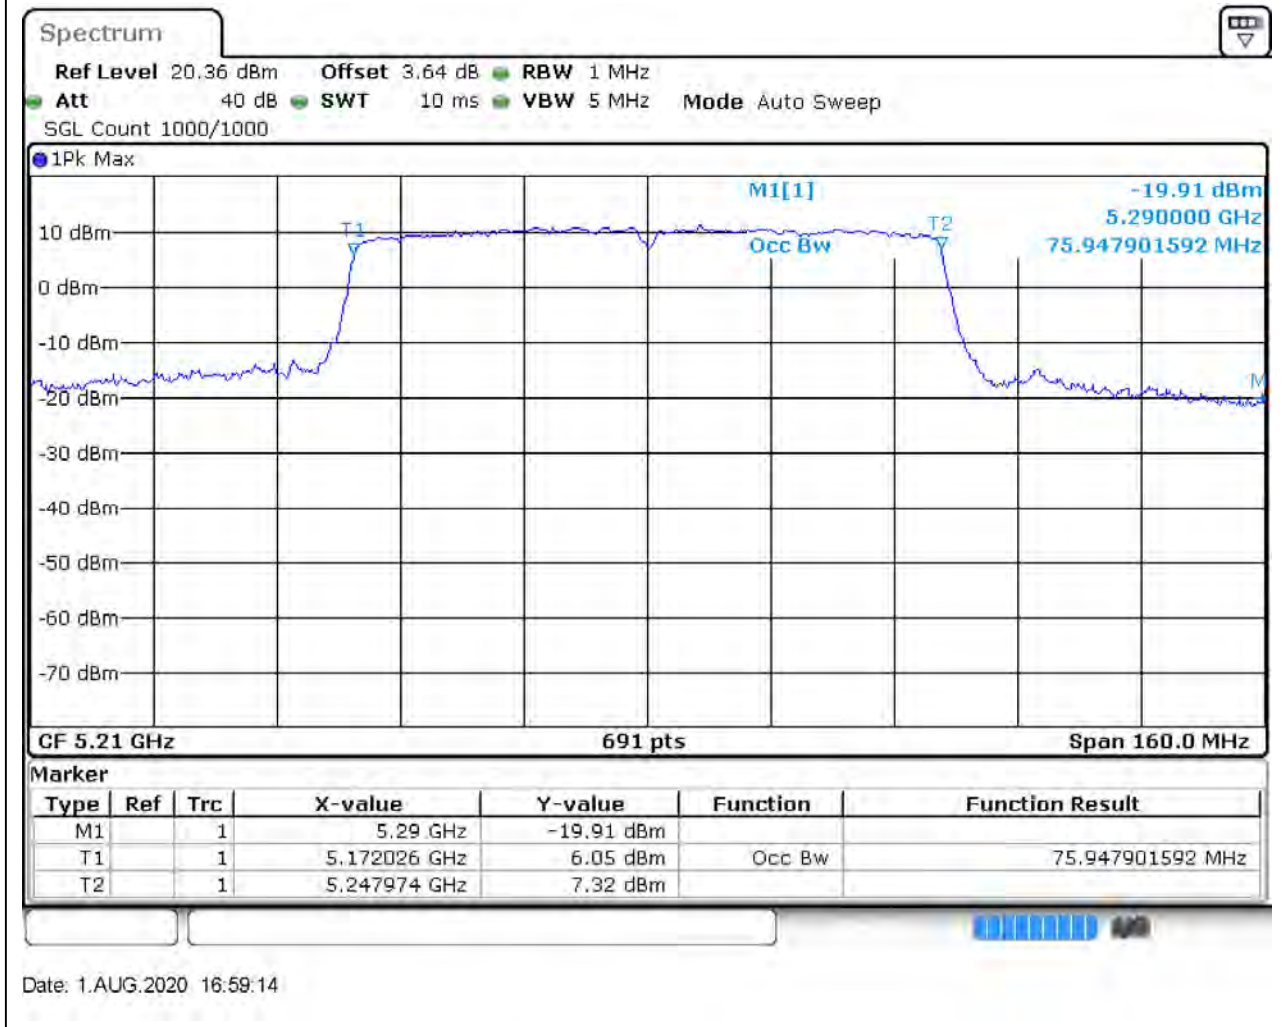

14. 802.11ac_80M_U-NII-1_M

14.1. A.2.2-99% Bandwidth(NTNV)

Center Frequency (MHz)	OBW Power (%)	RBW (MHz)	Detector	Limit (MHz)	OBW (MHz)	Verdict
5210	99	1	Peak	0	75.947902	Unknow