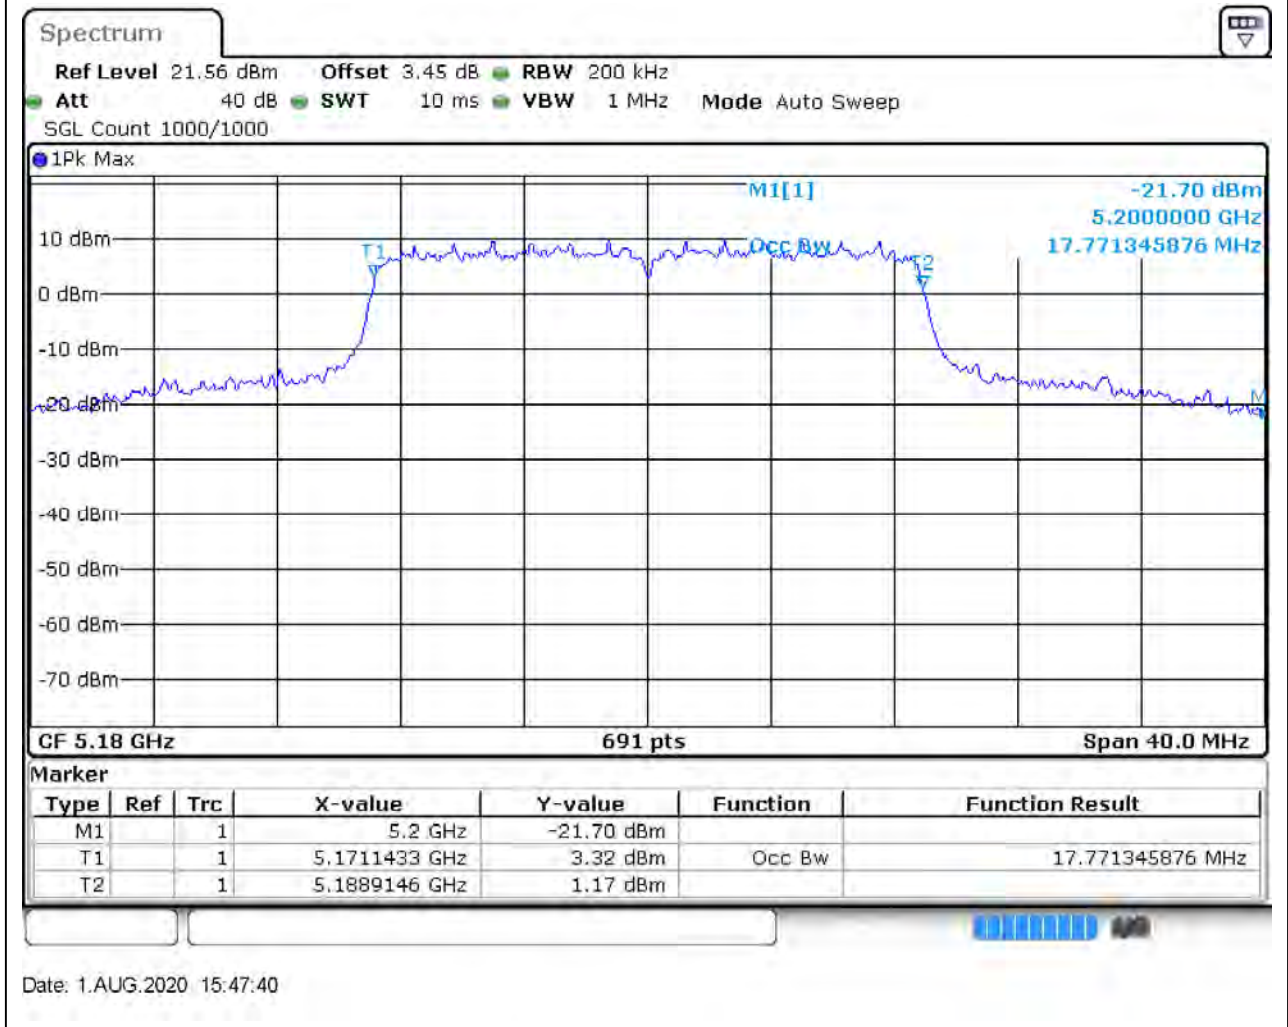

4. 802.11n_20M_U-NII-1_L

4.1. A.2.2-99% Bandwidth(NTNV)

Center Frequency (MHz)	OBW Power (%)	RBW (MHz)	Detector	Limit (MHz)	OBW (MHz)	Verdict
5180	99	0.2	Peak	0	17.771346	Unknown