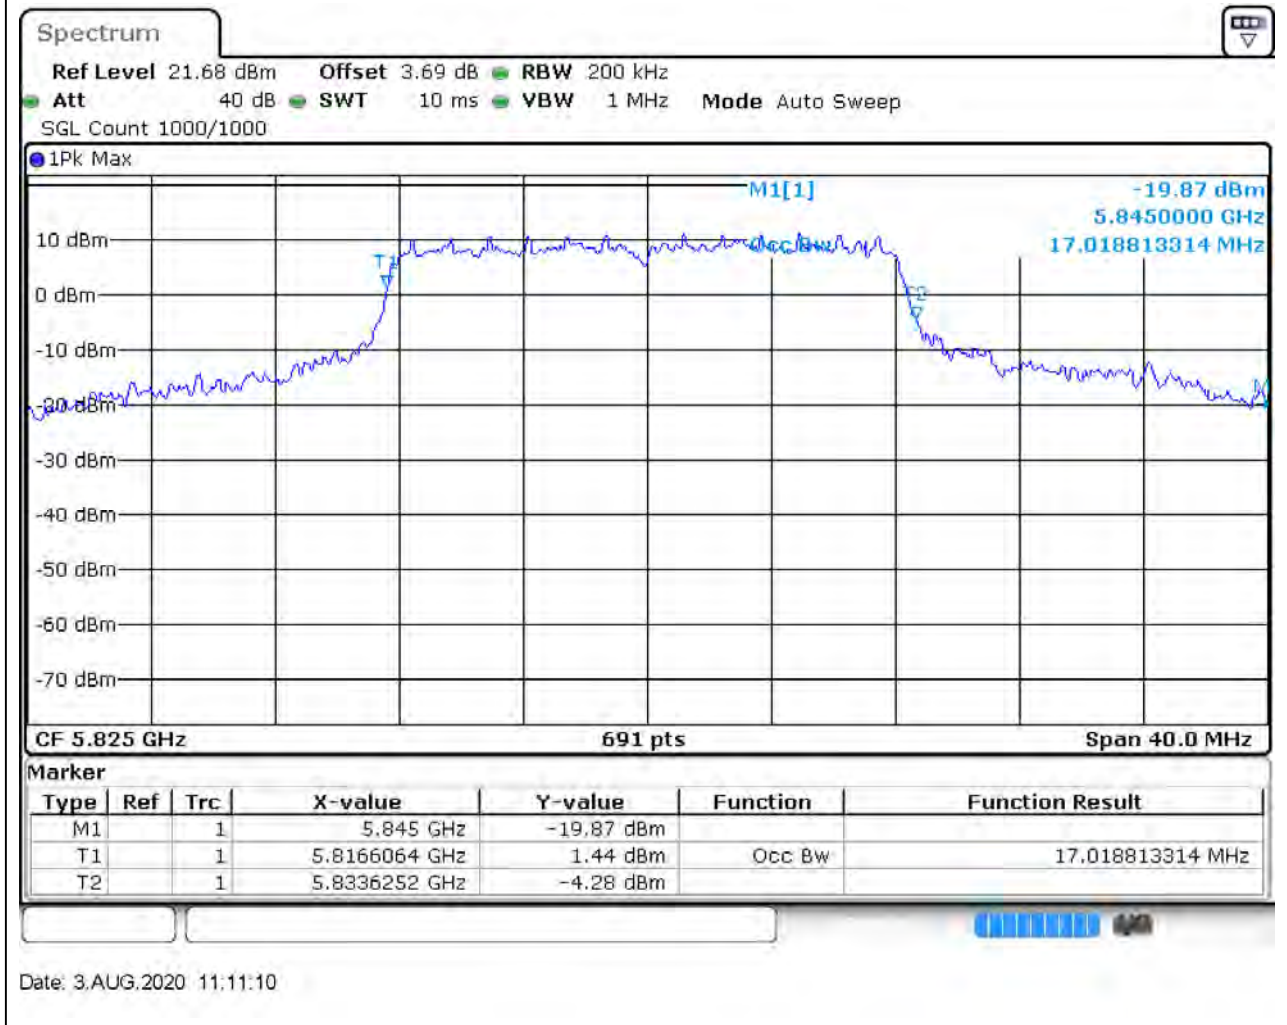

17. 802.11a_20M_U-NII-3_H

17.1. A.2.2-99% Bandwidth(NTNV)

Center Frequency (MHz)	OBW Power (%)	RBW (MHz)	Detector	Limit (MHz)	OBW (MHz)	Verdict
5825	99	0.2	Peak	0	17.018813	Unknown