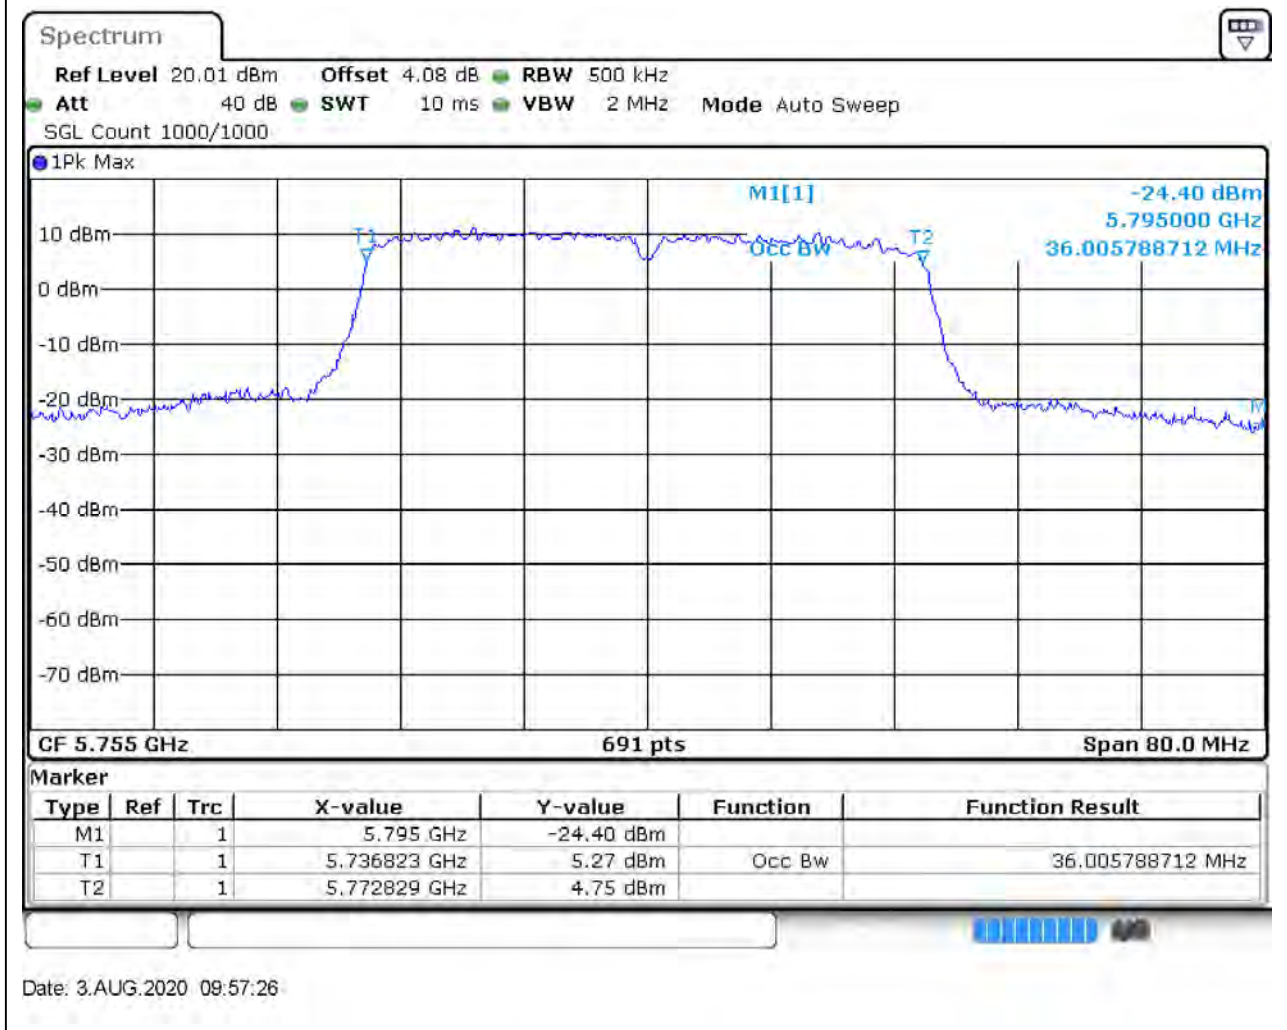

21. 802.11n_40M_U-NII-3_L

21.1. A.2.2-99% Bandwidth(NTNV)

Center Frequency (MHz)	OBW Power (%)	RBW (MHz)	Detector	Limit (MHz)	OBW (MHz)	Verdict
5755	99	0.5	Peak	0	36.005789	Unknown