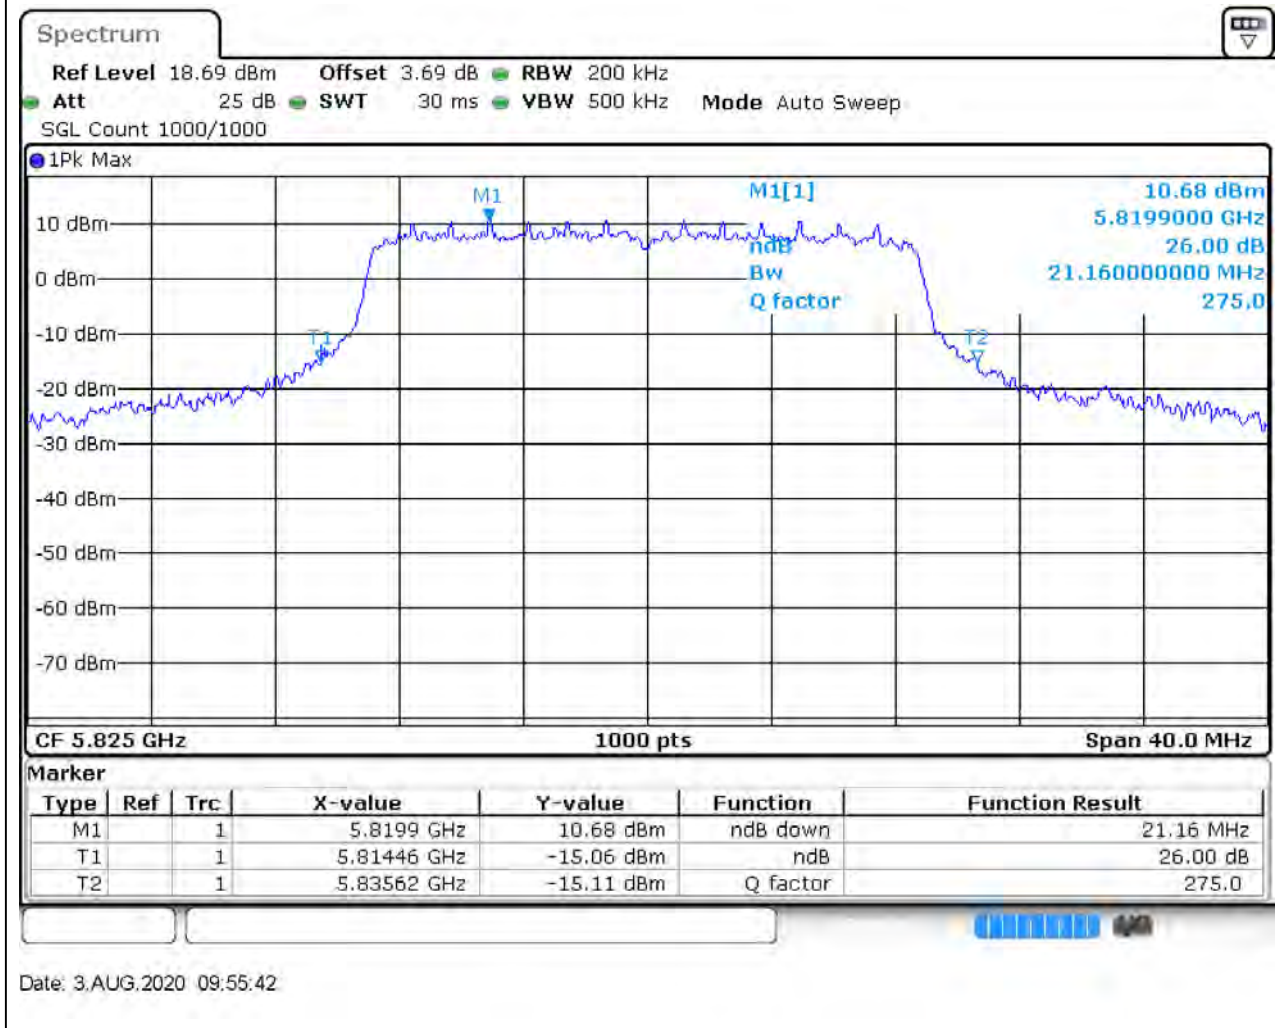

20. 802.11n_20M_U-NII-3_H

20.1. A.2-26dB Bandwidth(NTNV)

Center Frequency (MHz)	XdB Down	RBW (MHz)	Detector	Limit (MHz)	XdB BandWidth (MHz)	Verdict
5825	26	0.2	Peak	0	21.16	Unknow