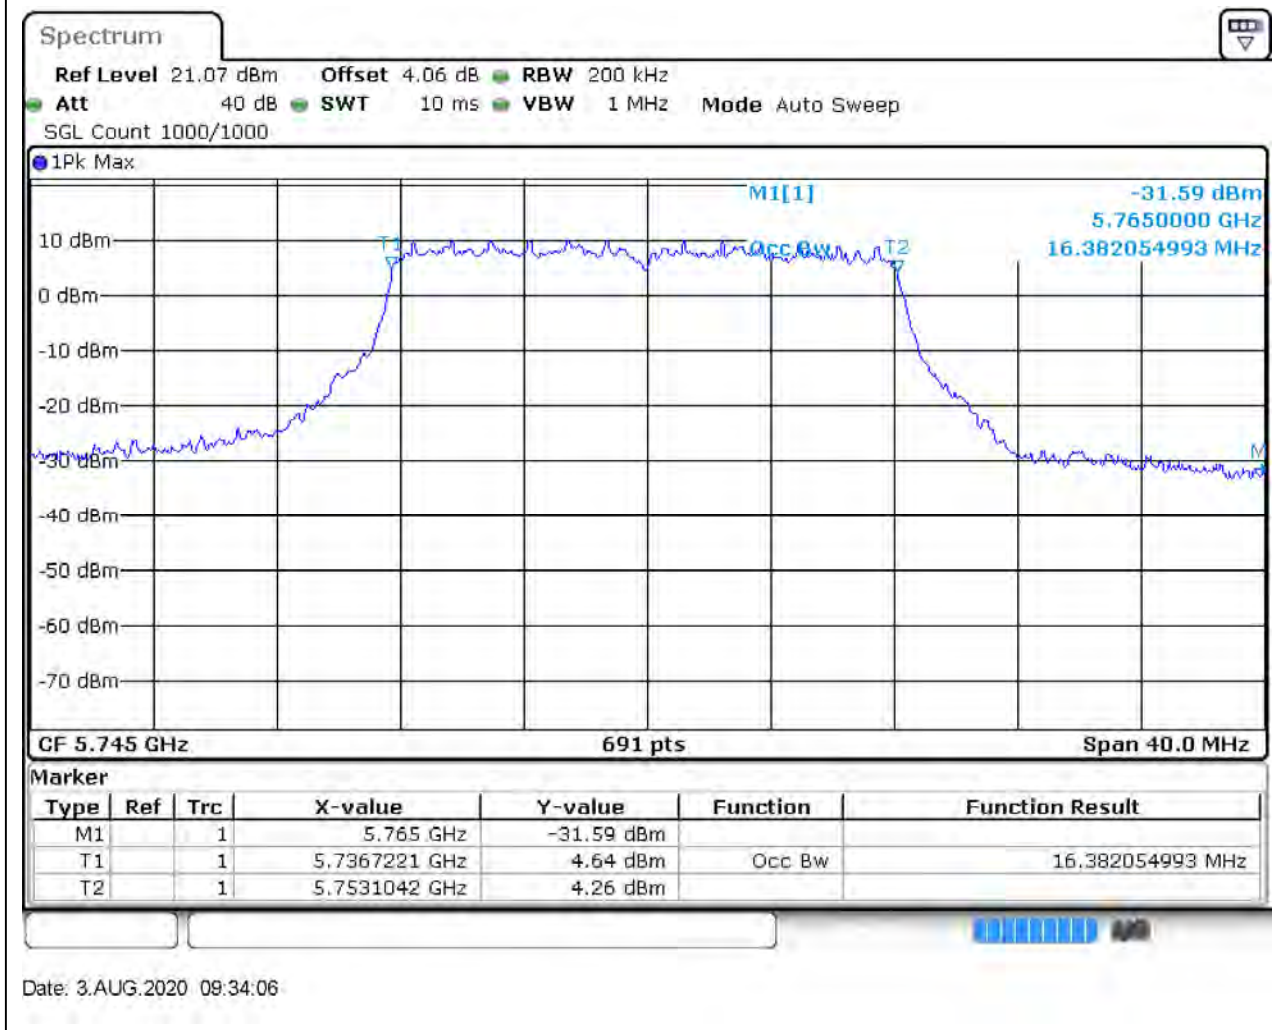

15. 802.11a_20M_U-NII-3_L

15.1. A.2.2-99% Bandwidth(NTNV)

Center Frequency (MHz)	OBW Power (%)	RBW (MHz)	Detector	Limit (MHz)	OBW (MHz)	Verdict
5745	99	0.2	Peak	0	16.382055	Unknown