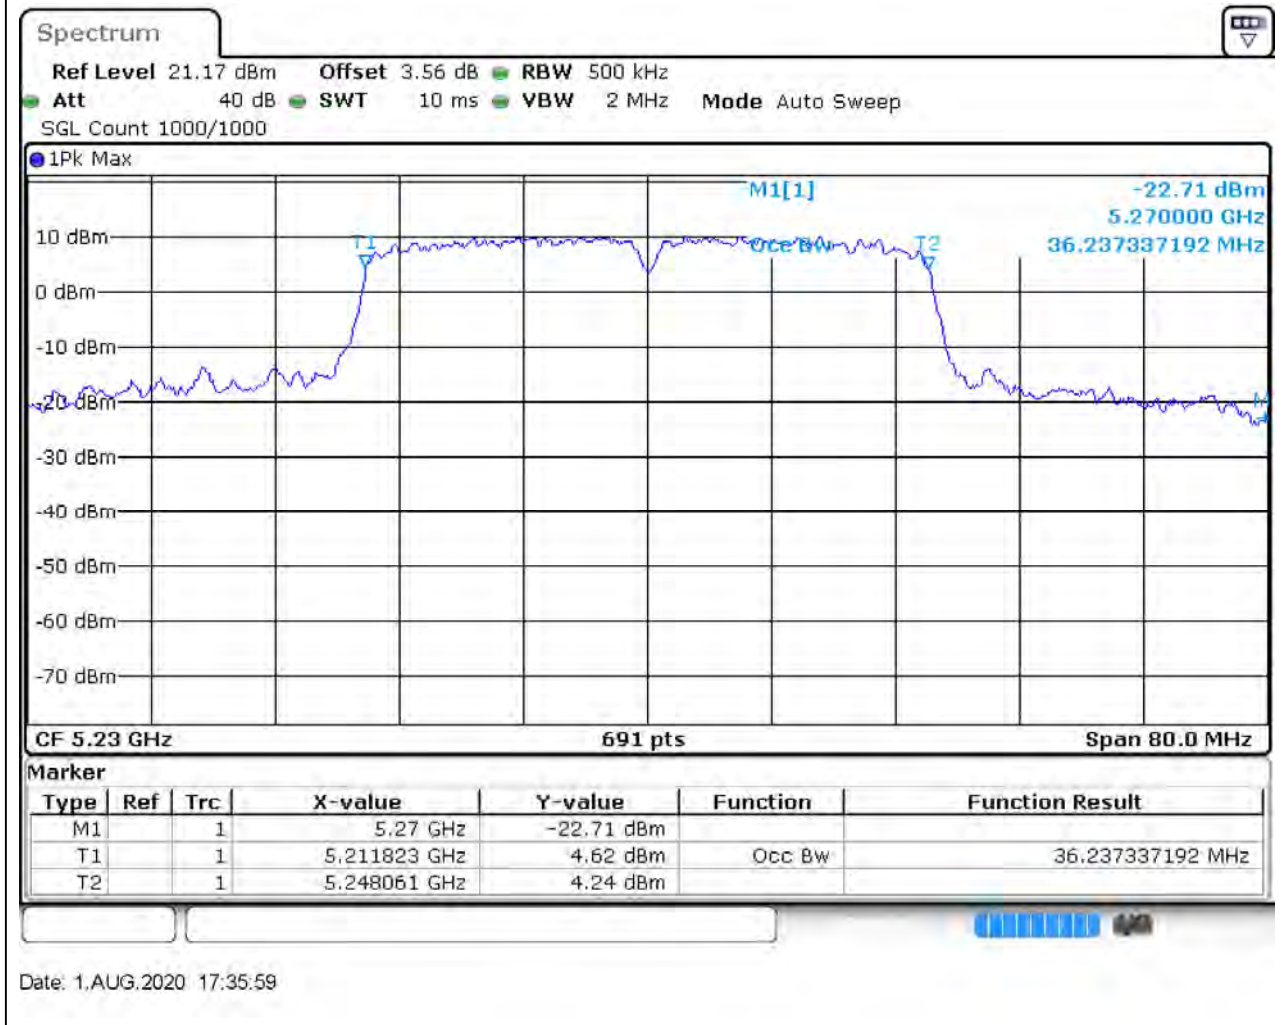

8. 802.11n_40M_U-NII-1_H

8.1. A.2.2-99% Bandwidth(NTNV)

Center Frequency (MHz)	OBW Power (%)	RBW (MHz)	Detector	Limit (MHz)	OBW (MHz)	Verdict
5230	99	0.5	Peak	0	36.237337	Unknow