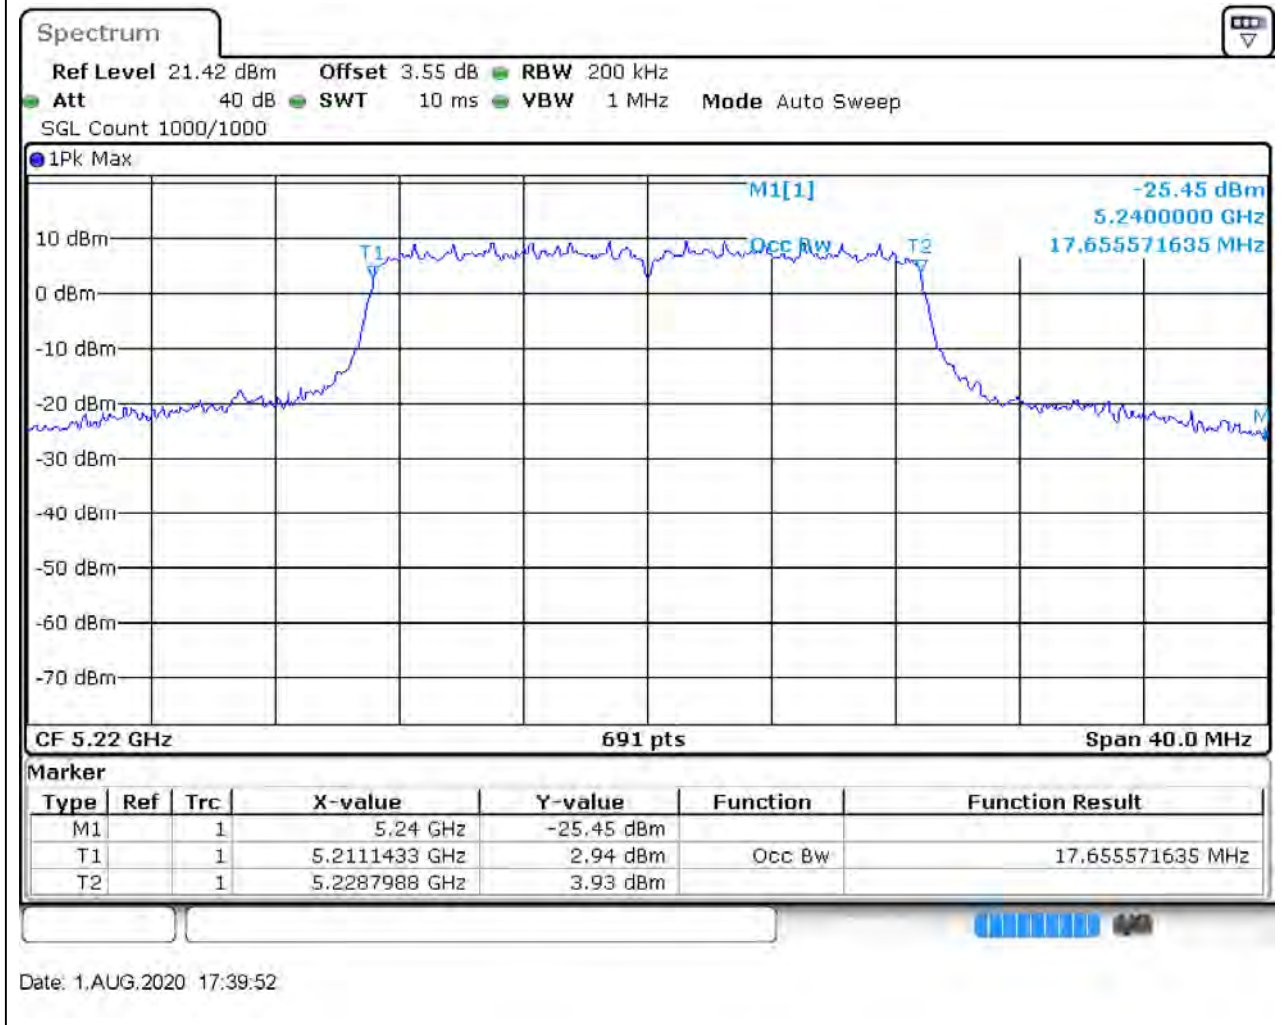

10. 802.11ac_20M_U-NII-1_M

10.1. A.2.2-99% Bandwidth(NTNV)

Center Frequency (MHz)	OBW Power (%)	RBW (MHz)	Detector	Limit (MHz)	OBW (MHz)	Verdict
5220	99	0.2	Peak	0	17.655572	Unknown