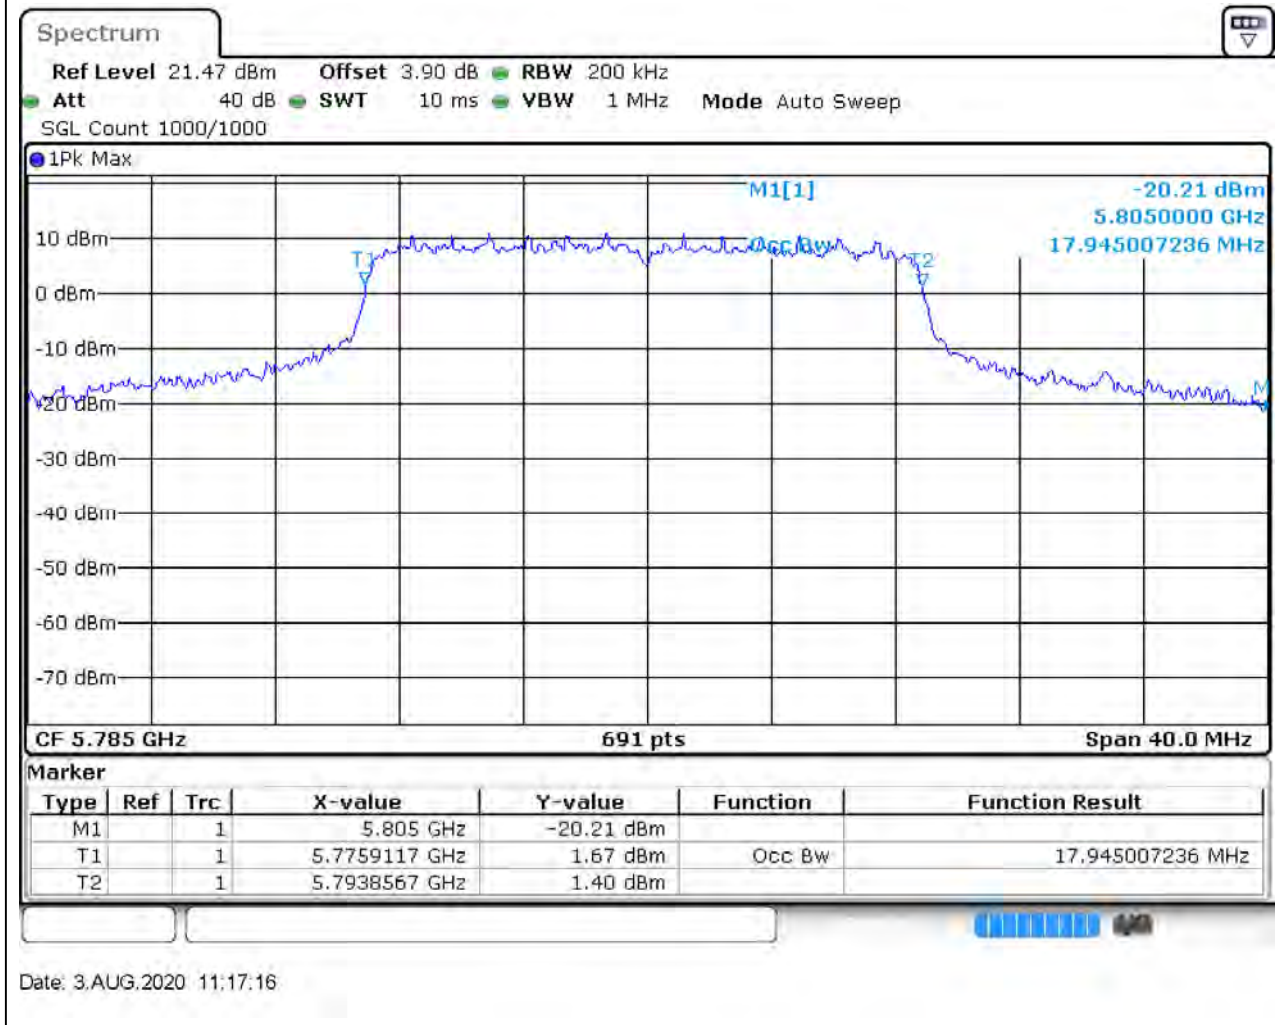

19. 802.11n_20M_U-NII-3_M

19.1. A.2.2-99% Bandwidth(NTNV)

Center Frequency (MHz)	OBW Power (%)	RBW (MHz)	Detector	Limit (MHz)	OBW (MHz)	Verdict
5785	99	0.2	Peak	0	17.945007	Unknown