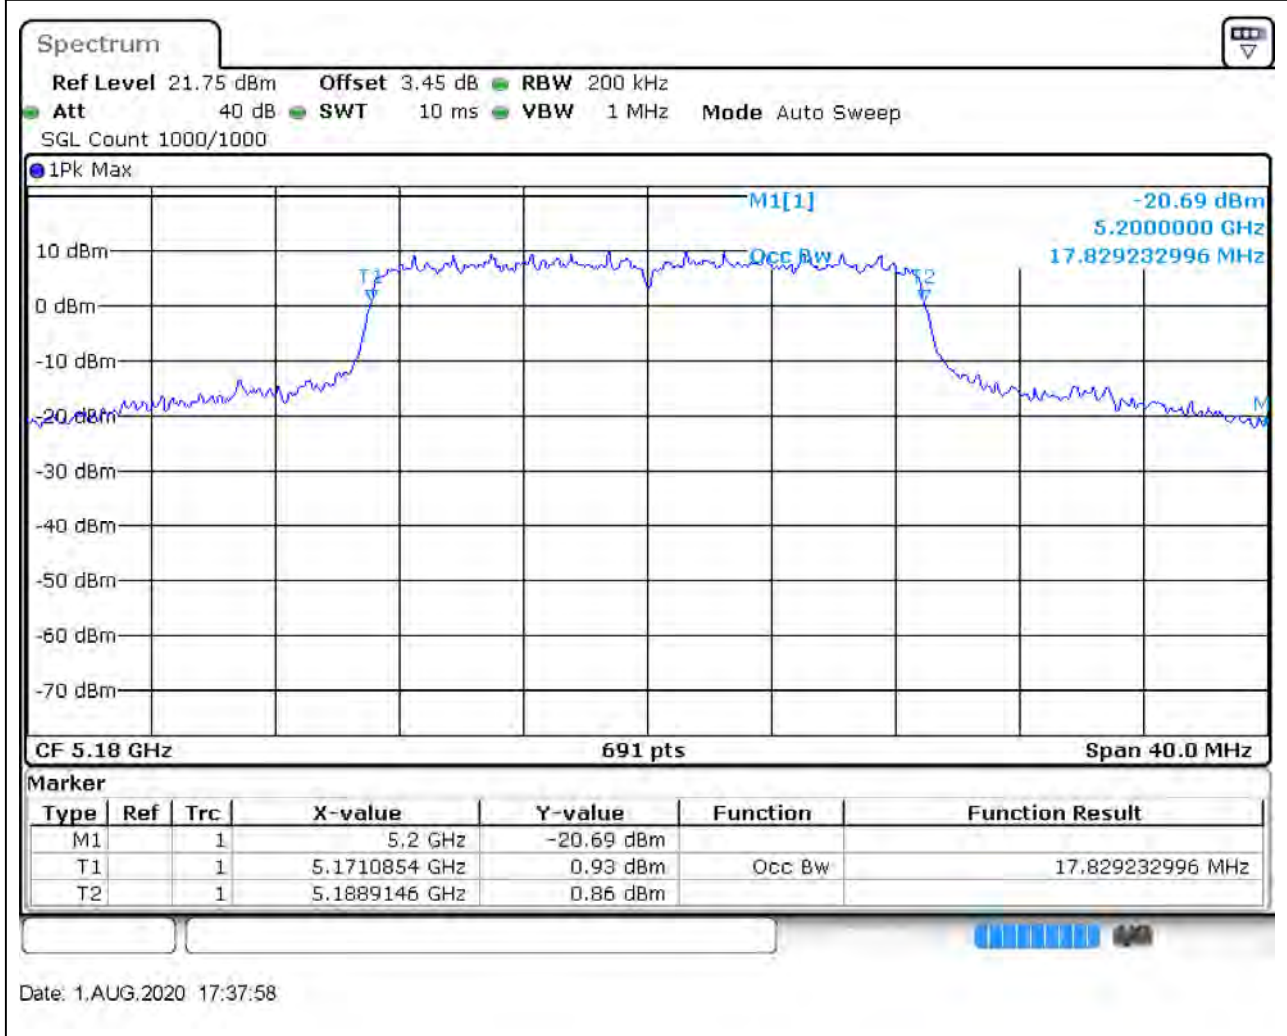

9. 802.11ac_20M_U-NII-1_L

9.1. A.2.2-99% Bandwidth(NTNV)

Center Frequency (MHz)	OBW Power (%)	RBW (MHz)	Detector	Limit (MHz)	OBW (MHz)	Verdict
5180	99	0.2	Peak	0	17.829233	Unknow