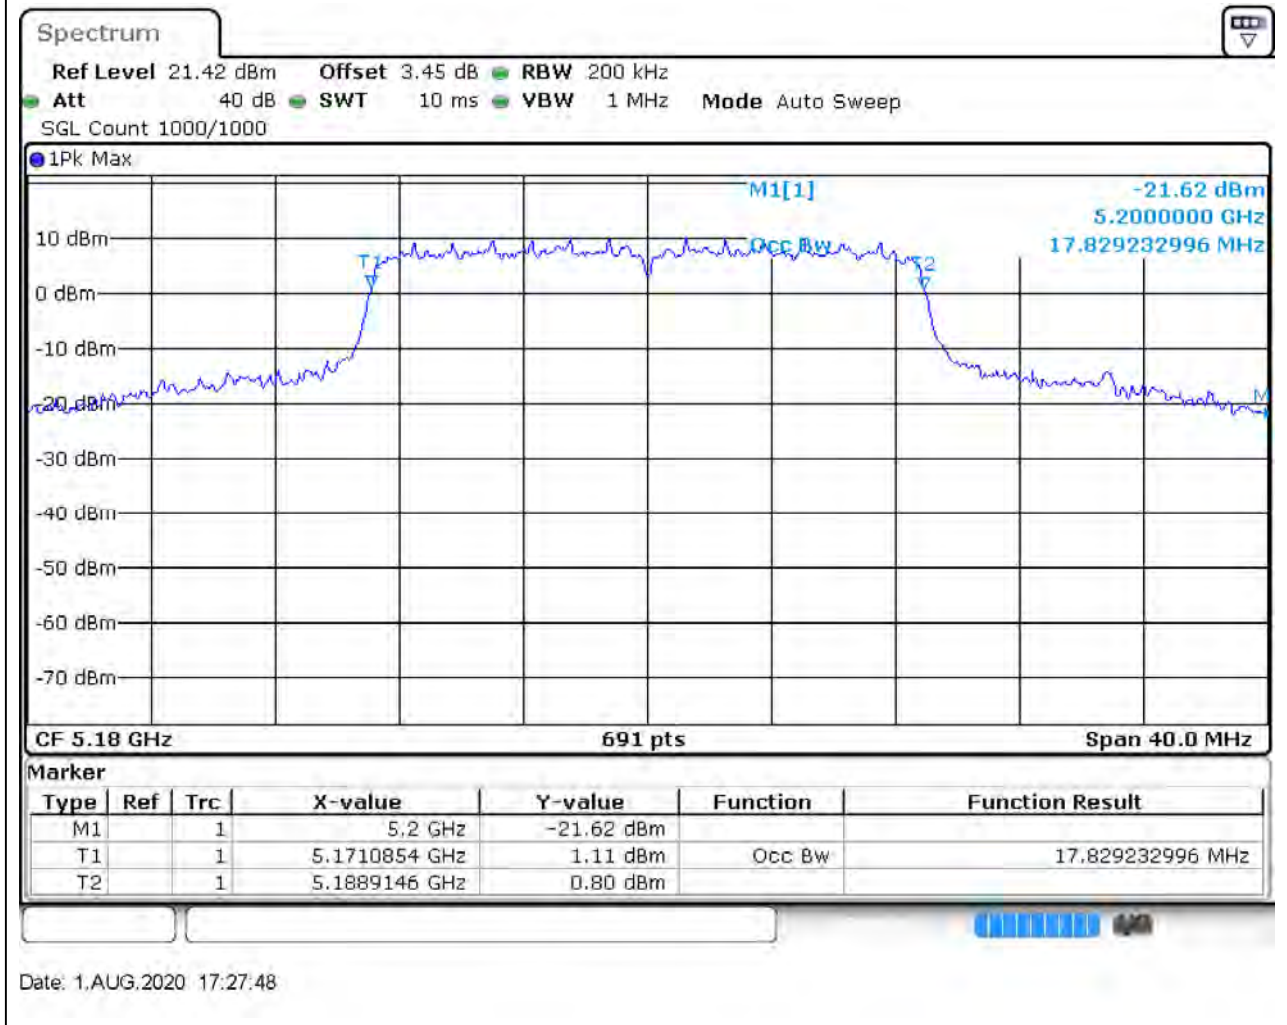

4. 802.11n_20M_U-NII-1_L

4.1. A.2.2-99% Bandwidth(NTNV)

Center Frequency (MHz)	OBW Power (%)	RBW (MHz)	Detector	Limit (MHz)	OBW (MHz)	Verdict
5180	99	0.2	Peak	0	17.829233	Unknown