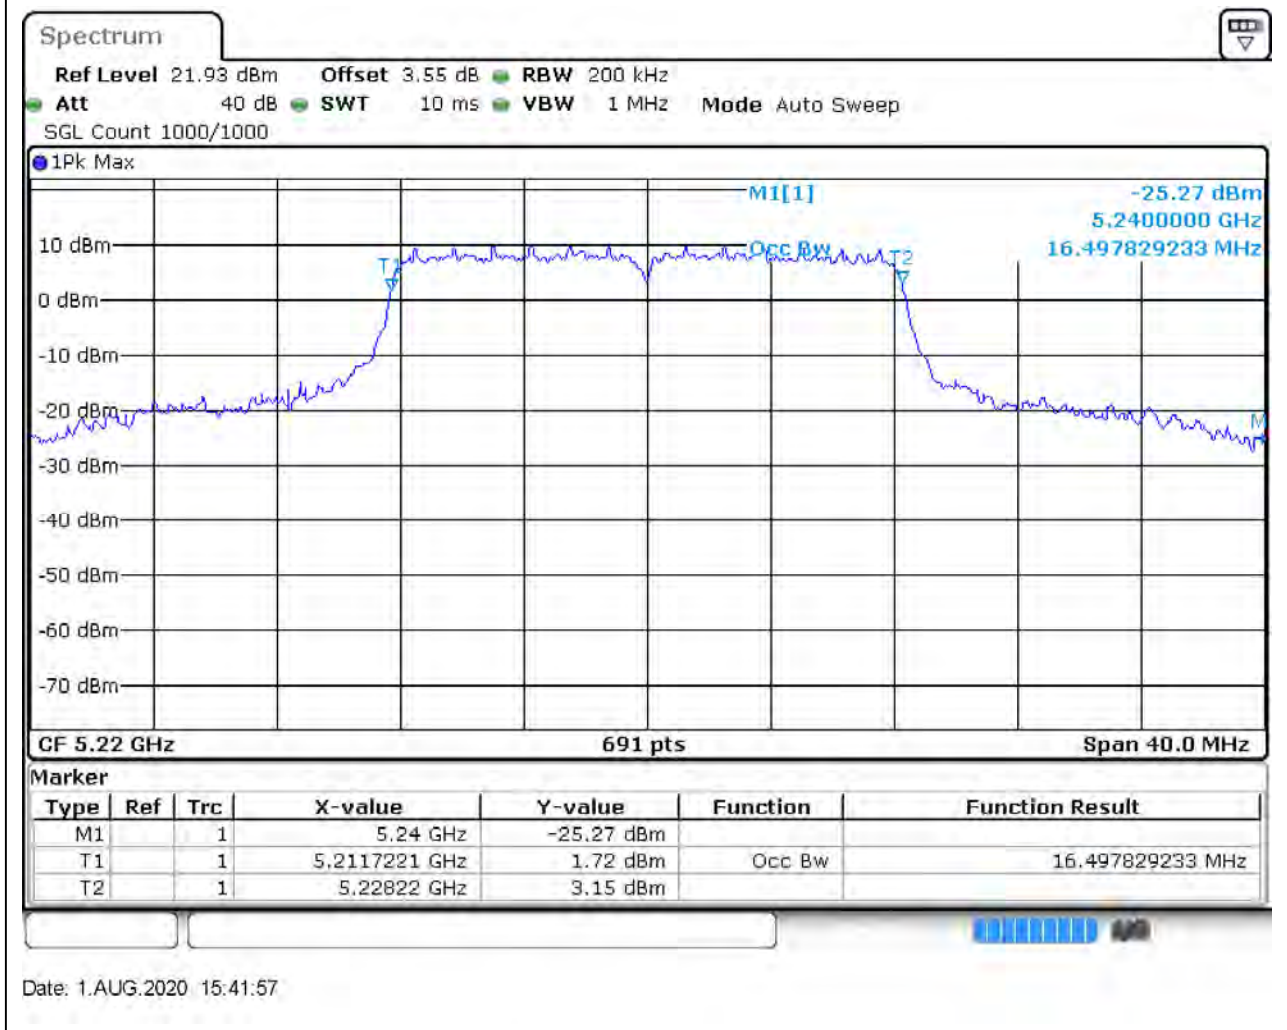

2. 802.11a_20M_U-NII-1_M

2.1. A.2.2-99% Bandwidth(NTNV)

Center Frequency (MHz)	OBW Power (%)	RBW (MHz)	Detector	Limit (MHz)	OBW (MHz)	Verdict
5220	99	0.2	Peak	0	16.497829	Unknown