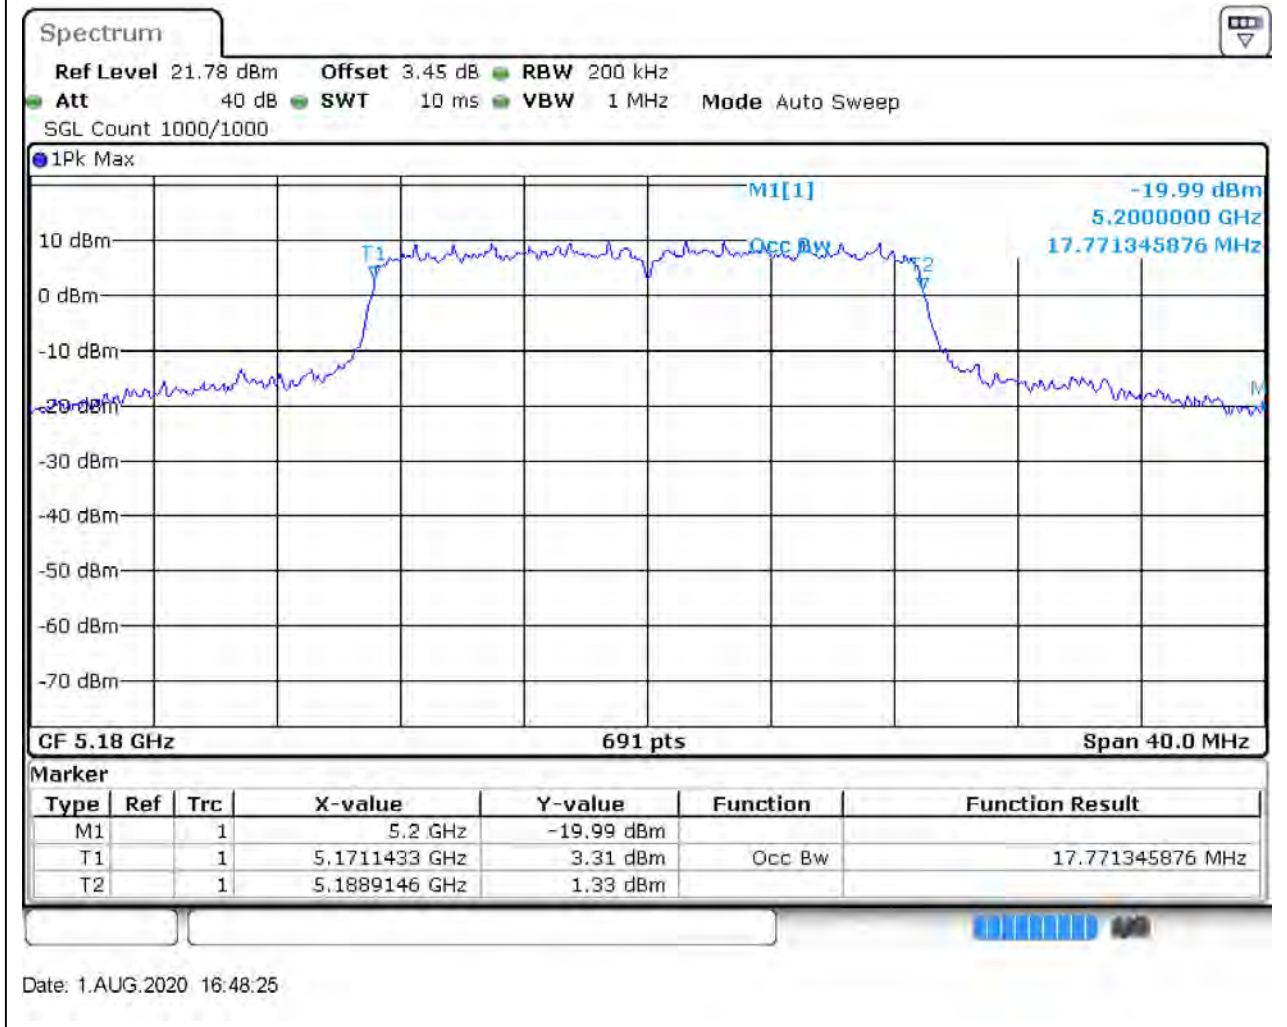

9. 802.11ac_20M_U-NII-1_L

9.1. A.2.2-99% Bandwidth(NTNV)

Center Frequency (MHz)	OBW Power (%)	RBW (MHz)	Detector	Limit (MHz)	OBW (MHz)	Verdict
5180	99	0.2	Peak	0	17.771346	Unknown