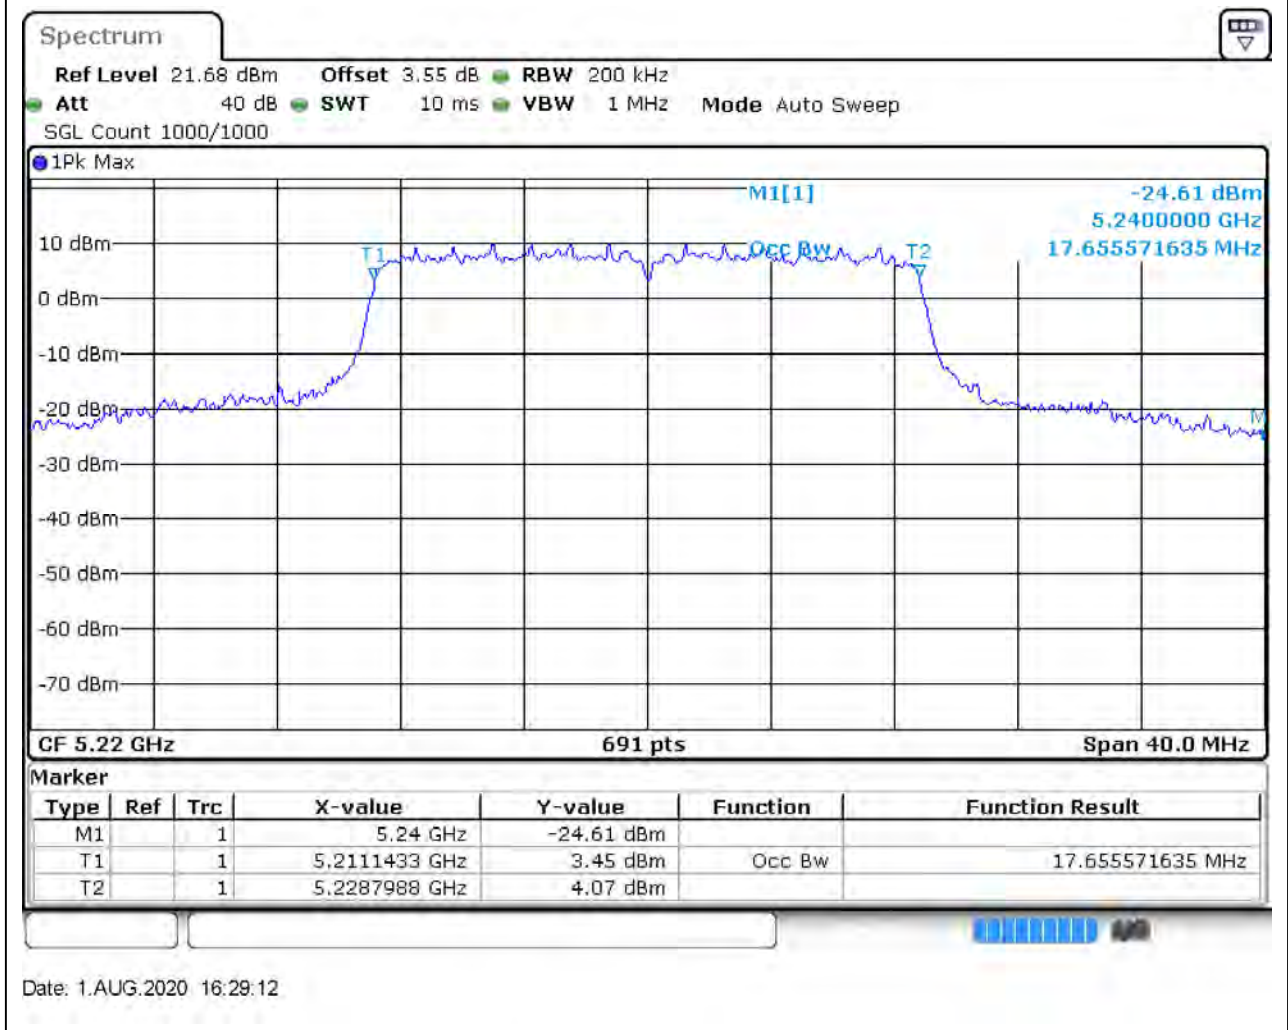

5. 802.11n_20M_U-NII-1_M

5.1. A.2.2-99% Bandwidth(NTNV)

Center Frequency (MHz)	OBW Power (%)	RBW (MHz)	Detector	Limit (MHz)	OBW (MHz)	Verdict
5220	99	0.2	Peak	0	17.655572	Unknown