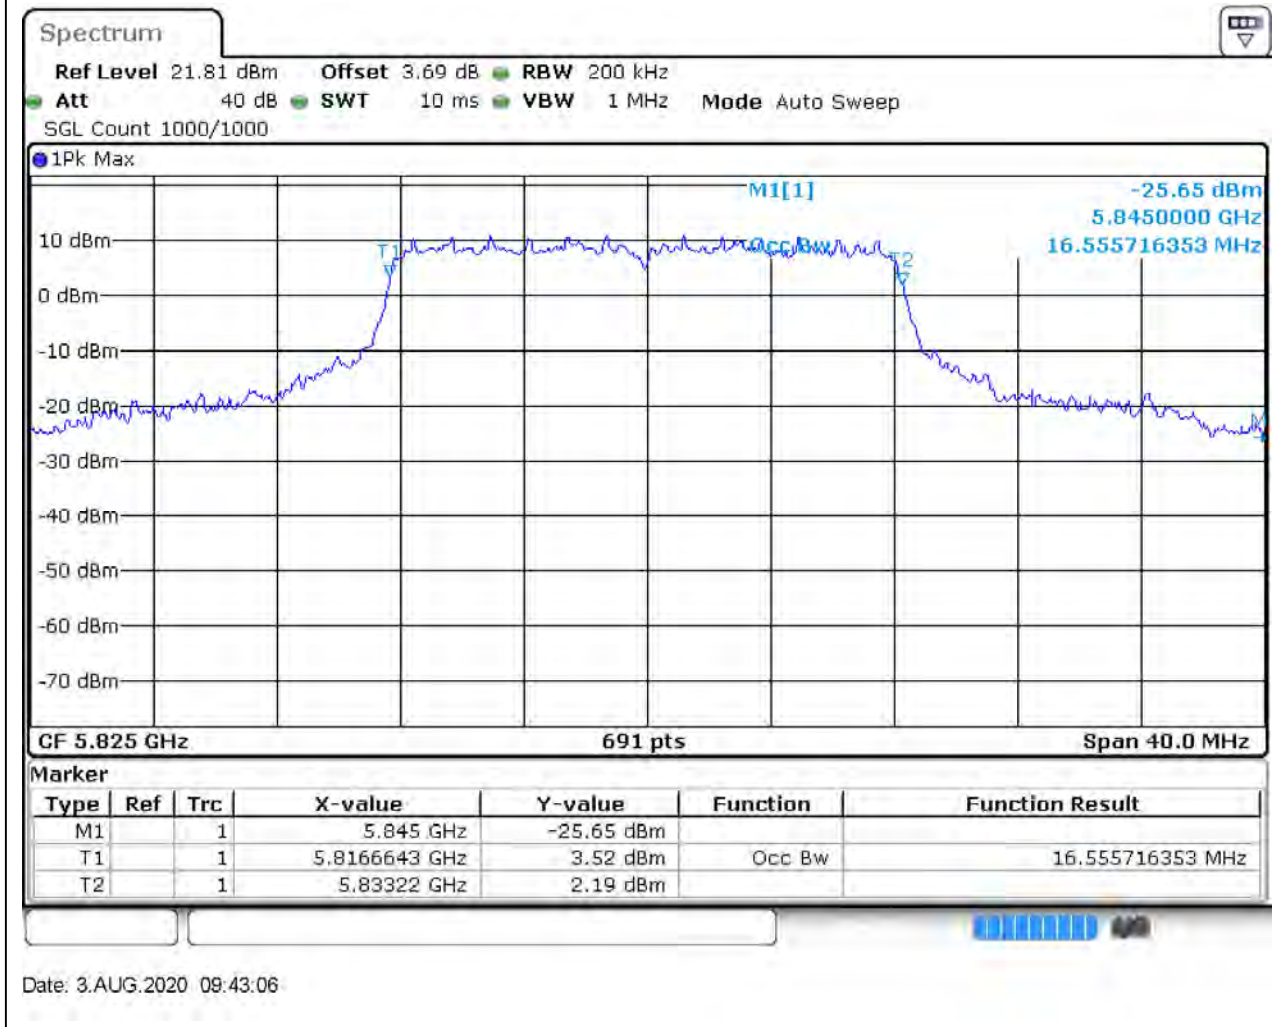

17. 802.11a_20M_U-NII-3_H

17.1. A.2.2-99% Bandwidth(NTNV)

Center Frequency (MHz)	OBW Power (%)	RBW (MHz)	Detector	Limit (MHz)	OBW (MHz)	Verdict
5825	99	0.2	Peak	0	16.555716	Unknown