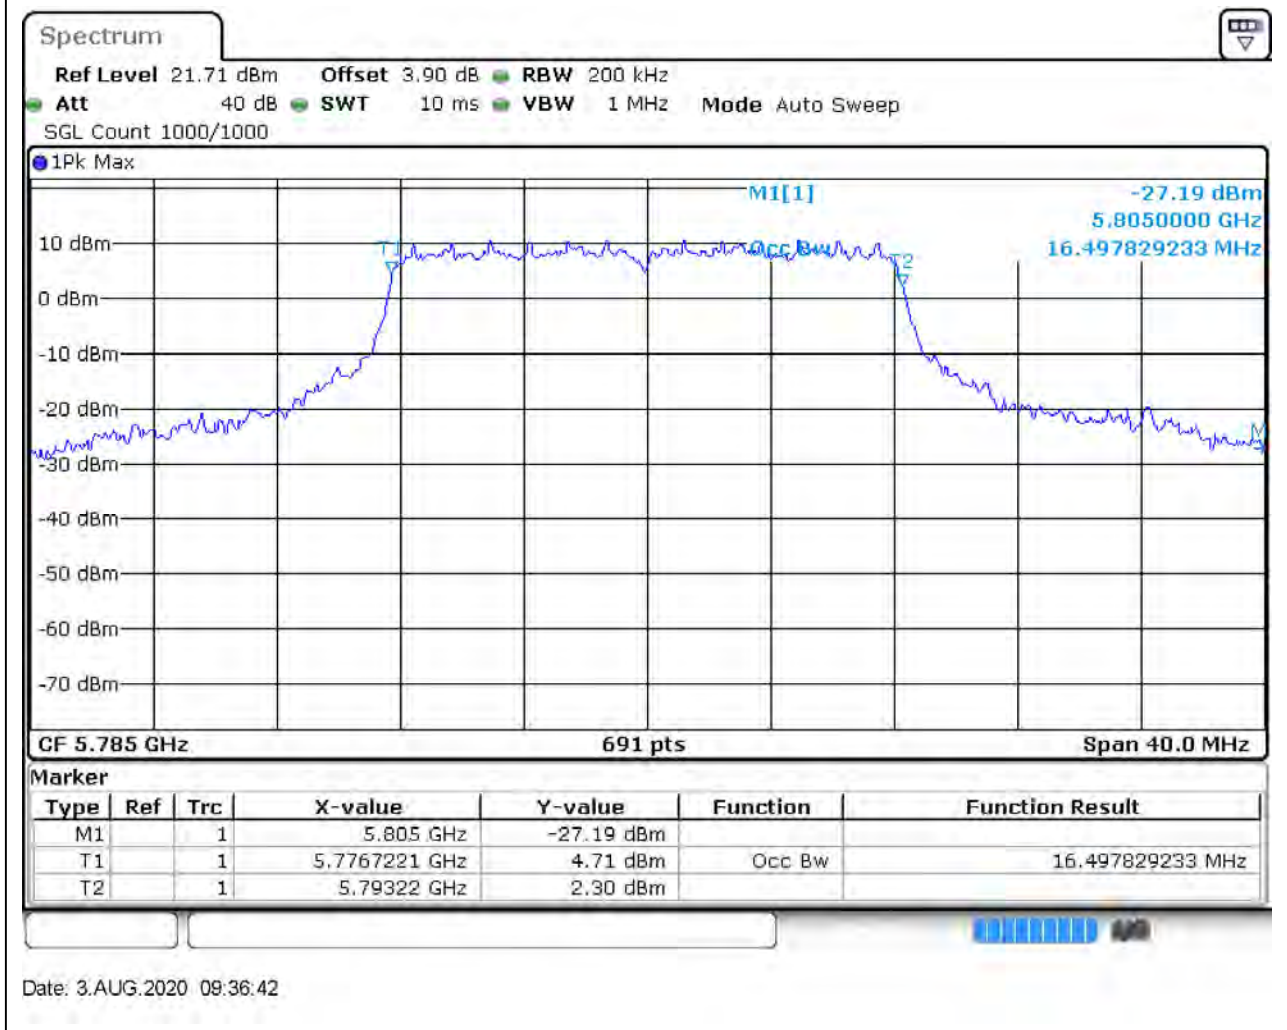

16. 802.11a_20M_U-NII-3_M

16.1. A.2.2-99% Bandwidth(NTNV)

Center Frequency (MHz)	OBW Power (%)	RBW (MHz)	Detector	Limit (MHz)	OBW (MHz)	Verdict
5785	99	0.2	Peak	0	16.497829	Unknown