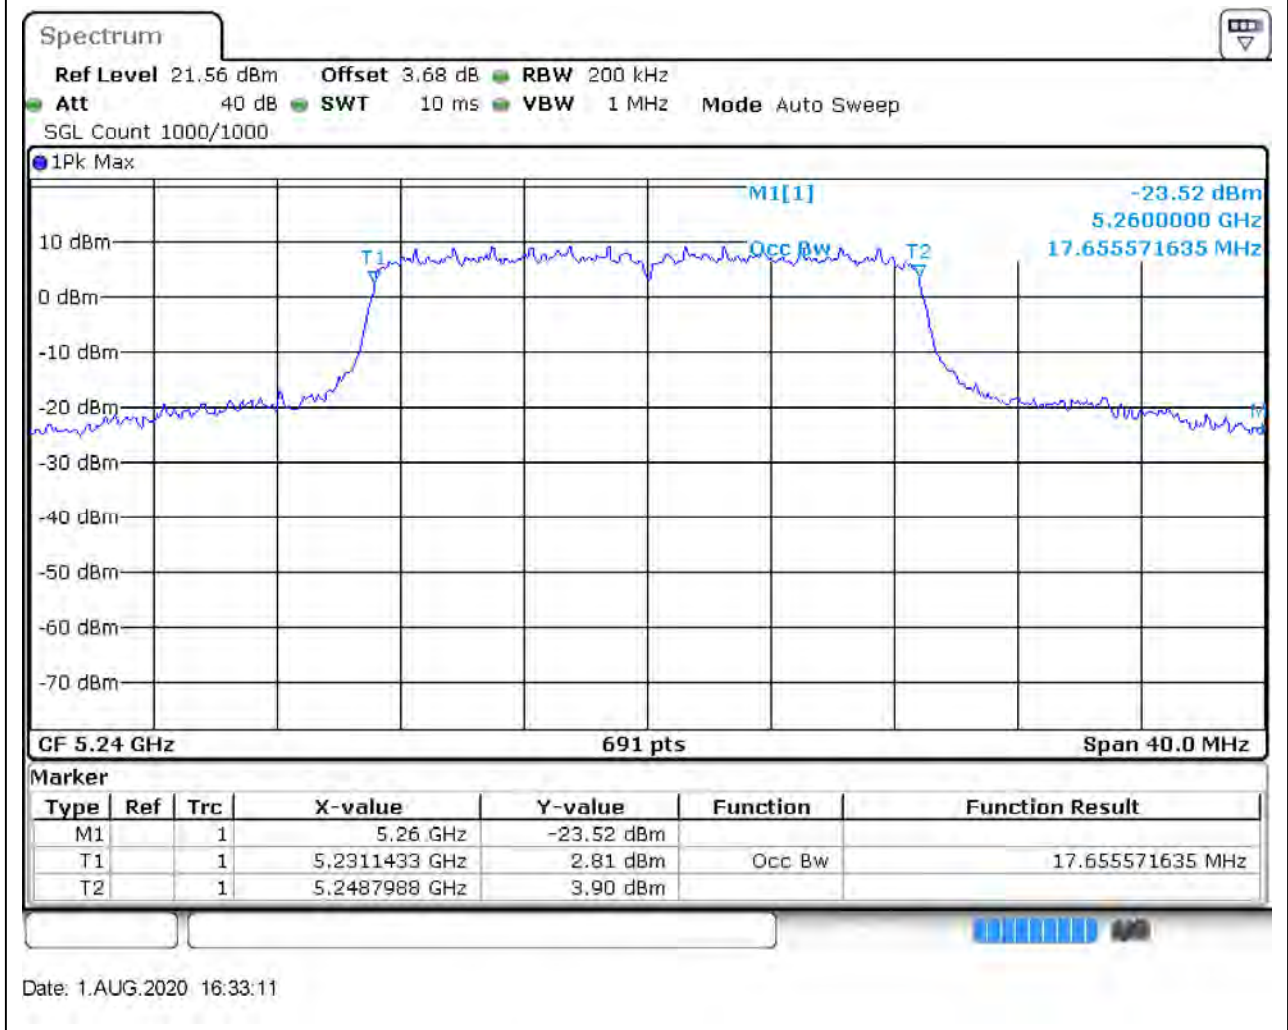

6. 802.11n_20M_U-NII-1_H

6.1. A.2.2-99% Bandwidth(NTNV)

Center Frequency (MHz)	OBW Power (%)	RBW (MHz)	Detector	Limit (MHz)	OBW (MHz)	Verdict
5240	99	0.2	Peak	0	17.655572	Unknown