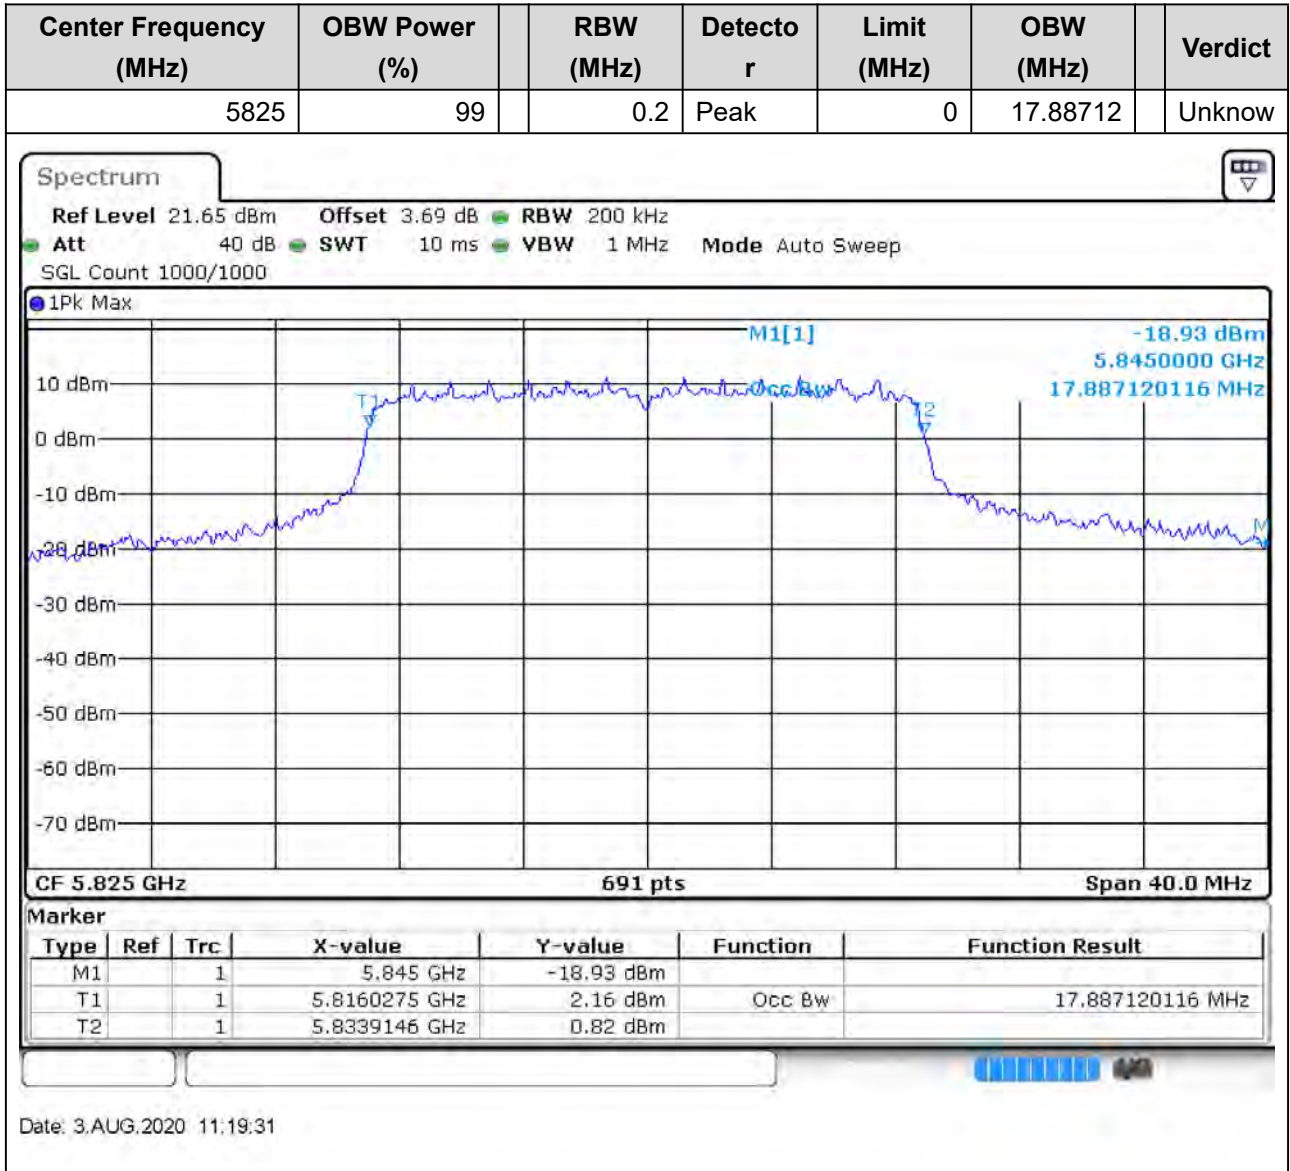

20. 802.11n_20M_U-NII-3_H

20.1. A.2.2-99% Bandwidth(NTNV)