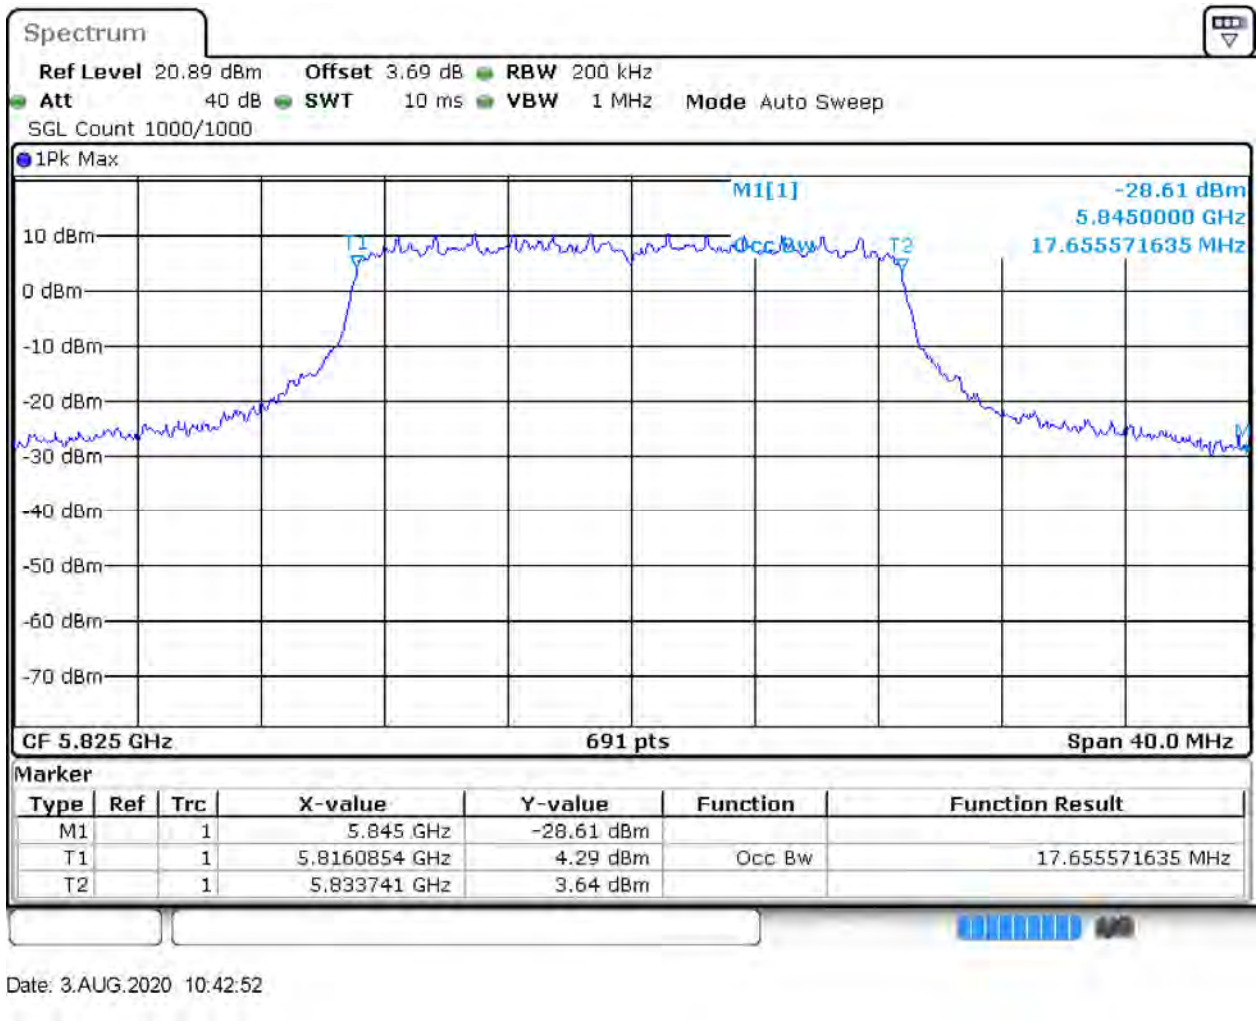

25. 802.11ac_20M_U-NII-3_H

25.1. A.2.2-99% Bandwidth(NTNV)

Center Frequency (MHz)	OBW Power (%)	RBW (MHz)	Detector	Limit (MHz)	OBW (MHz)	Verdict
5825	99	0.2	Peak	0	17.655572	Unknown