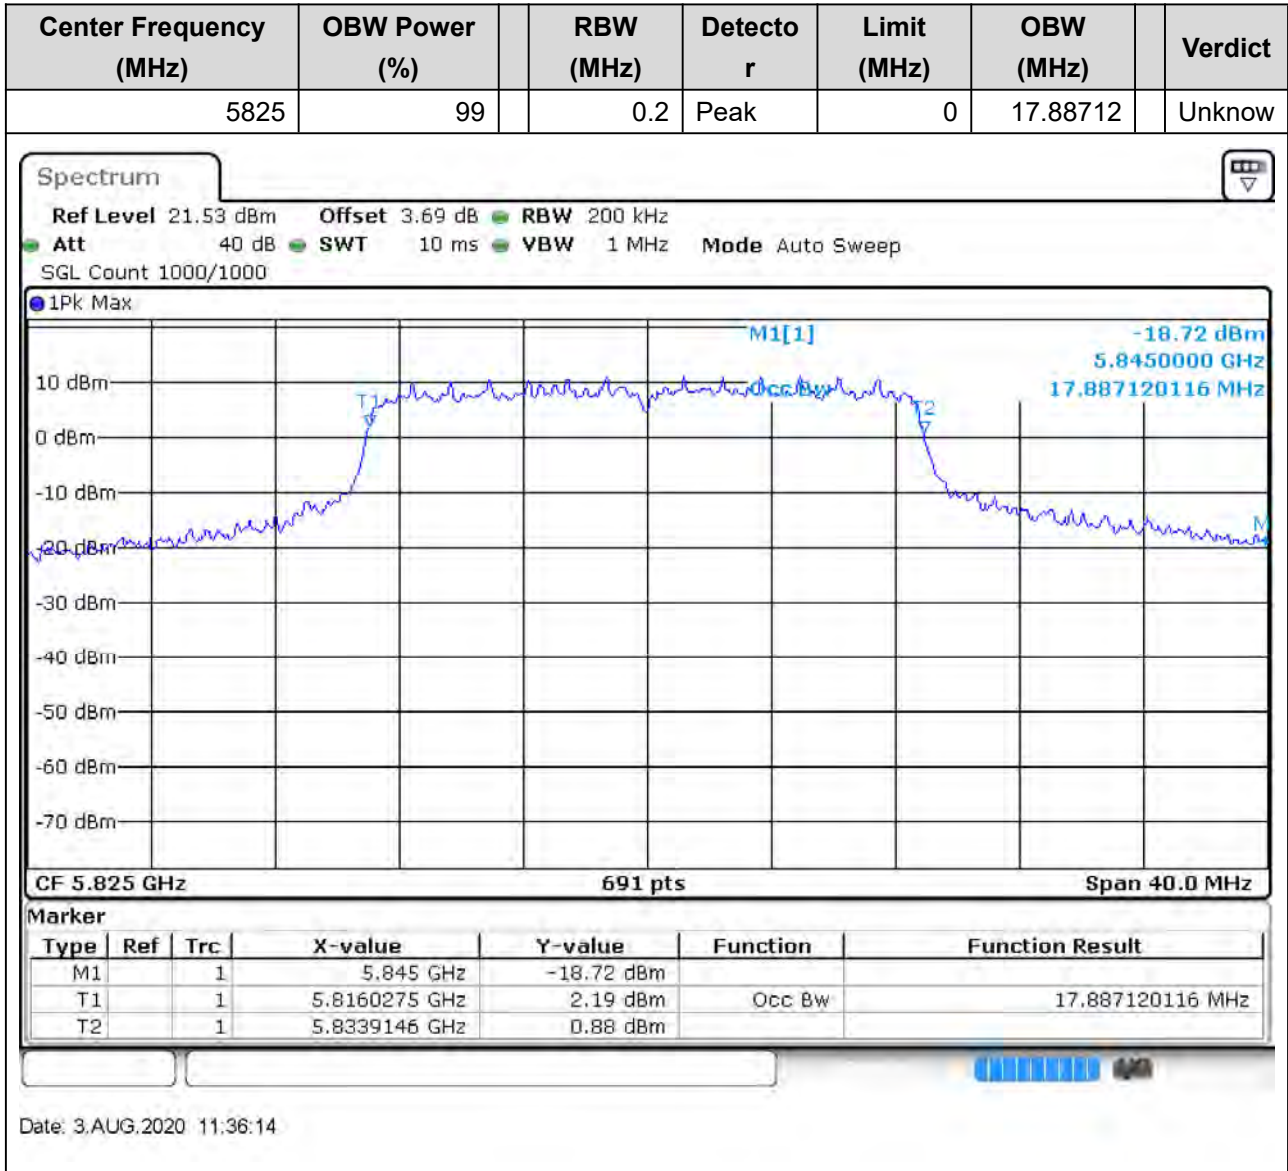

25. 802.11ac_20M_U-NII-3_H

25.1. A.2.2-99% Bandwidth(NTNV)