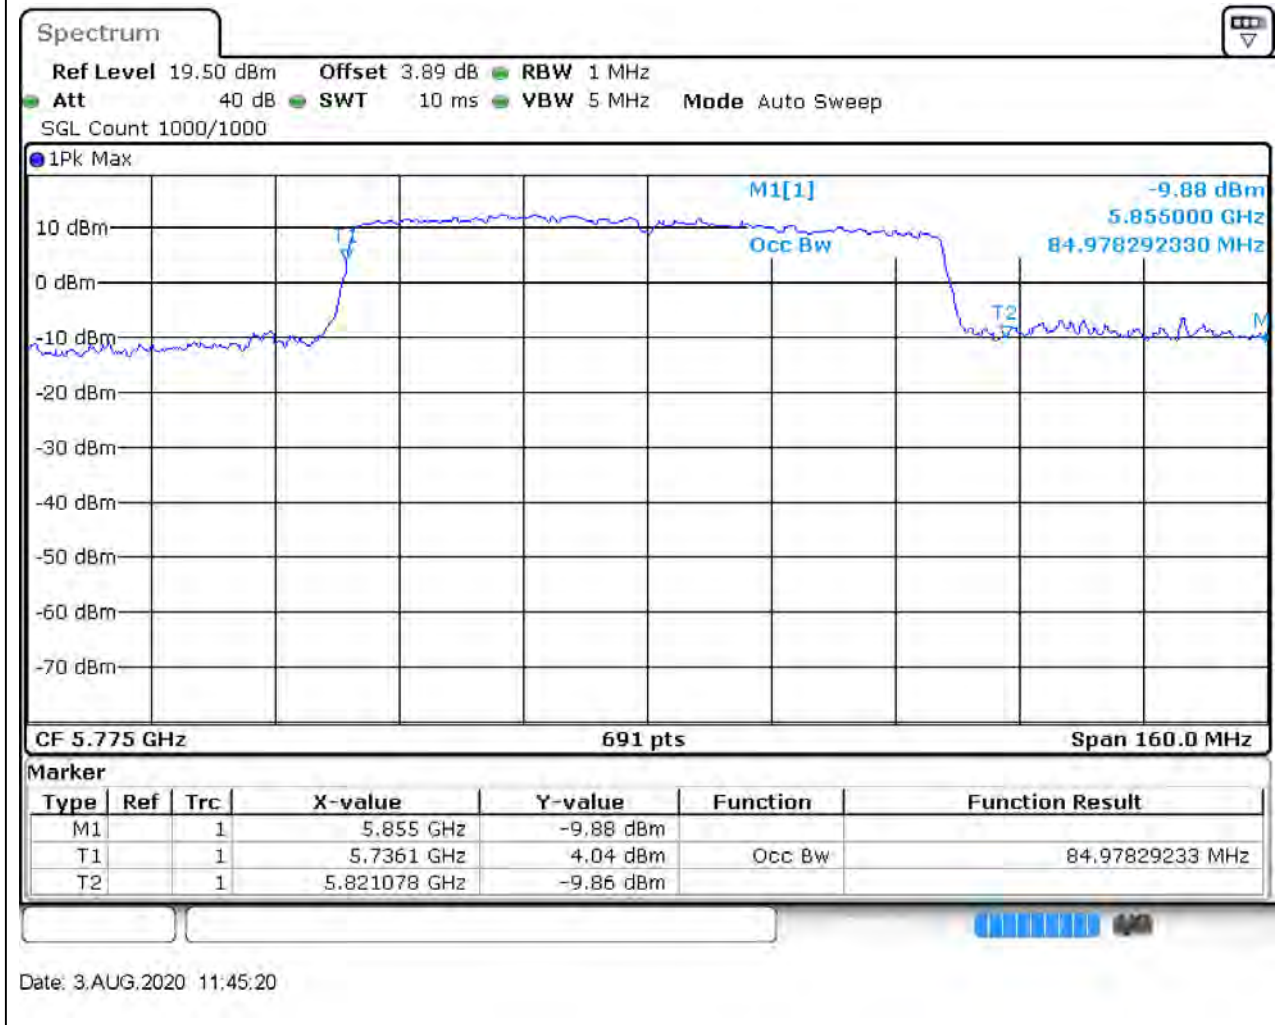

28. 802.11ac_80M_U-NII-3_M

28.1. A.2.2-99% Bandwidth(NTNV)

Center Frequency (MHz)	OBW Power (%)	RBW (MHz)	Detector	Limit (MHz)	OBW (MHz)	Verdict
5775	99	1	Peak	0	84.978292	Unknow