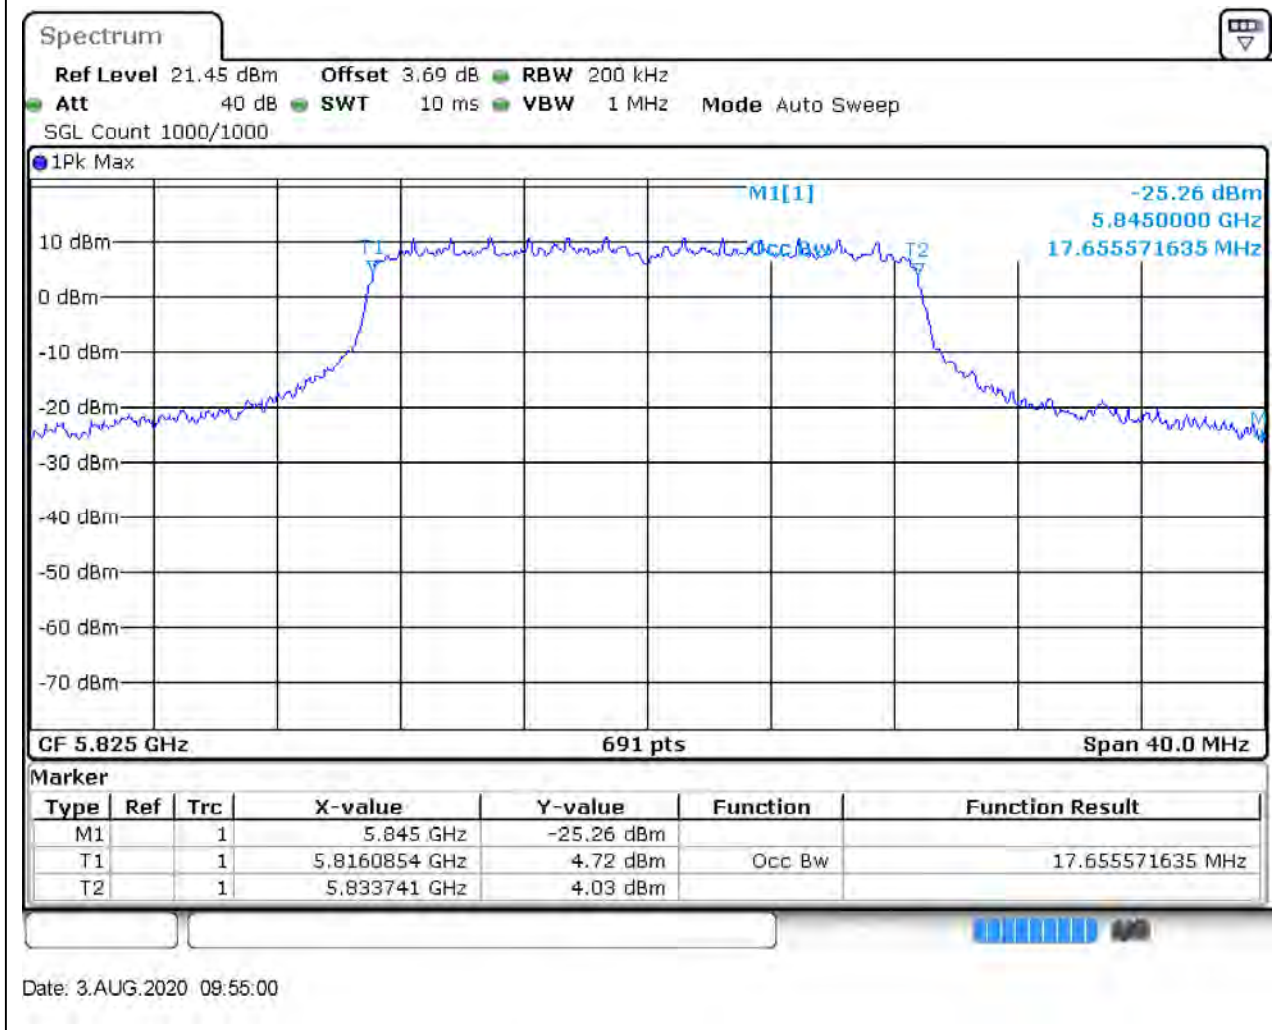

20. 802.11n_20M_U-NII-3_H

20.1. A.2.2-99% Bandwidth(NTNV)

Center Frequency (MHz)	OBW Power (%)	RBW (MHz)	Detector	Limit (MHz)	OBW (MHz)	Verdict
5825	99	0.2	Peak	0	17.655572	Unknown