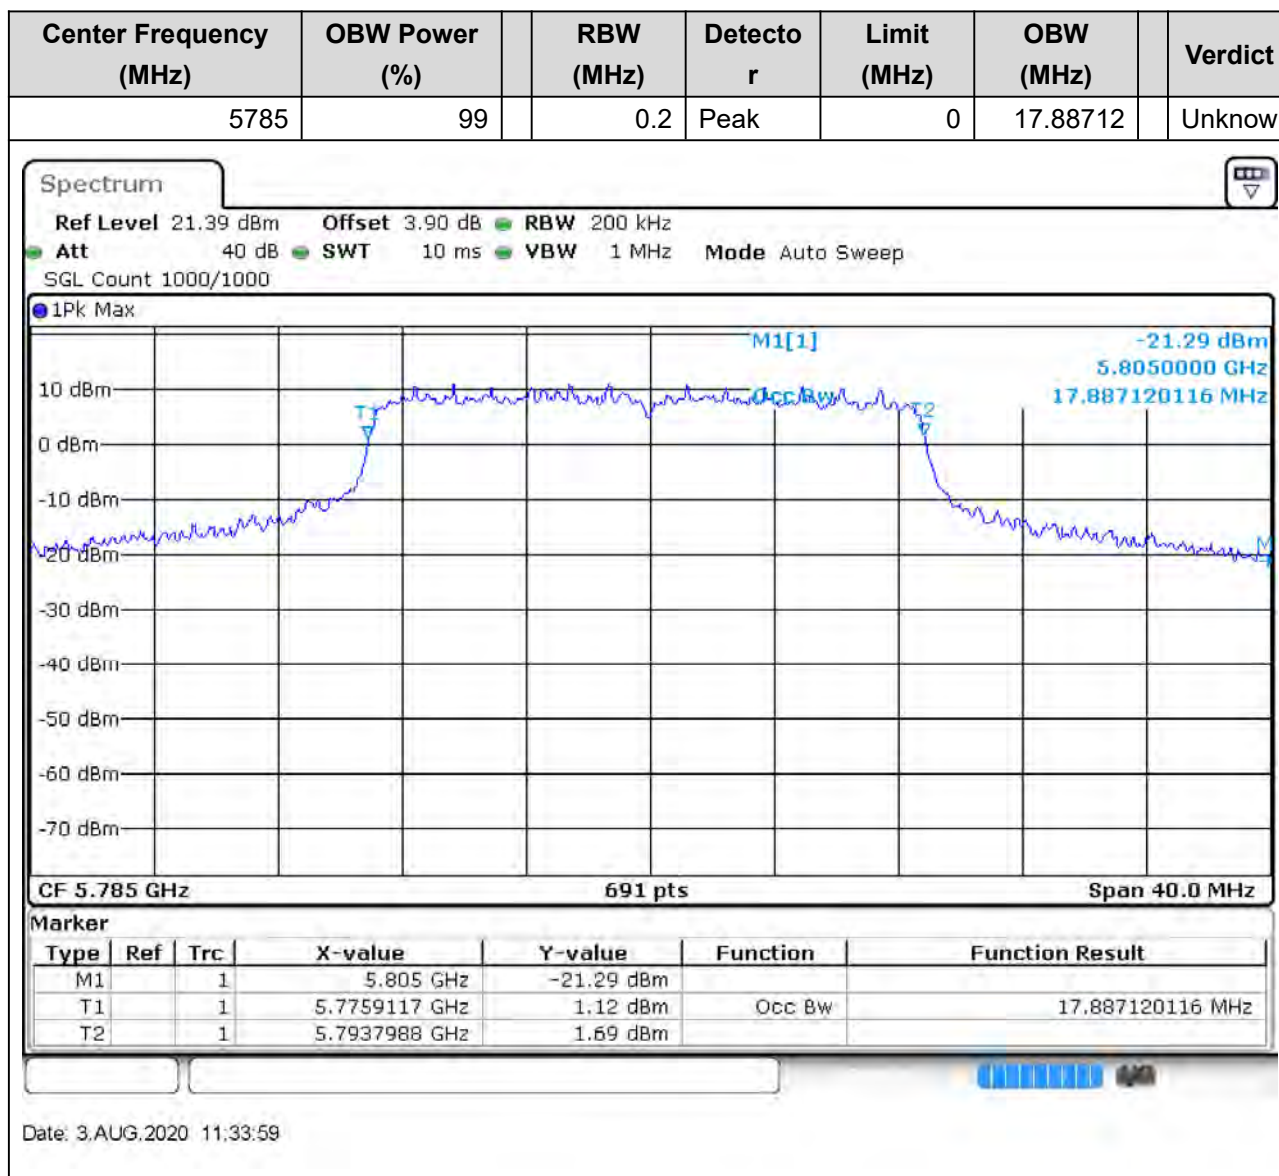

24. 802.11ac_20M_U-NII-3_M

24.1. A.2.2-99% Bandwidth(NTNV)