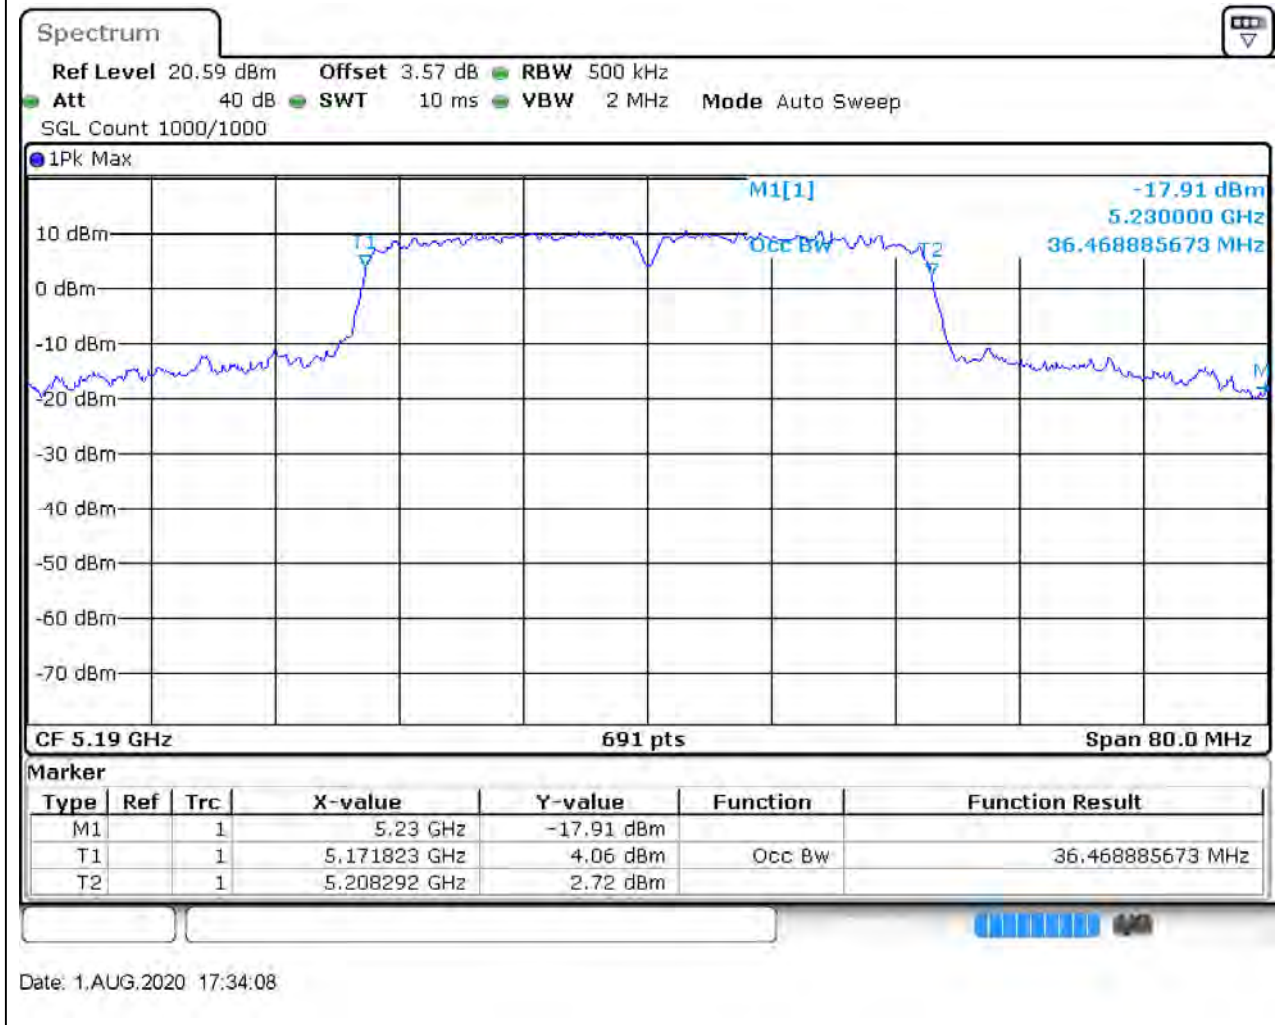

7. 802.11n_40M_U-NII-1_L

7.1. A.2.2-99% Bandwidth(NTNV)

Center Frequency (MHz)	OBW Power (%)	RBW (MHz)	Detector	Limit (MHz)	OBW (MHz)	Verdict
5190	99	0.5	Peak	0	36.468886	Unknown