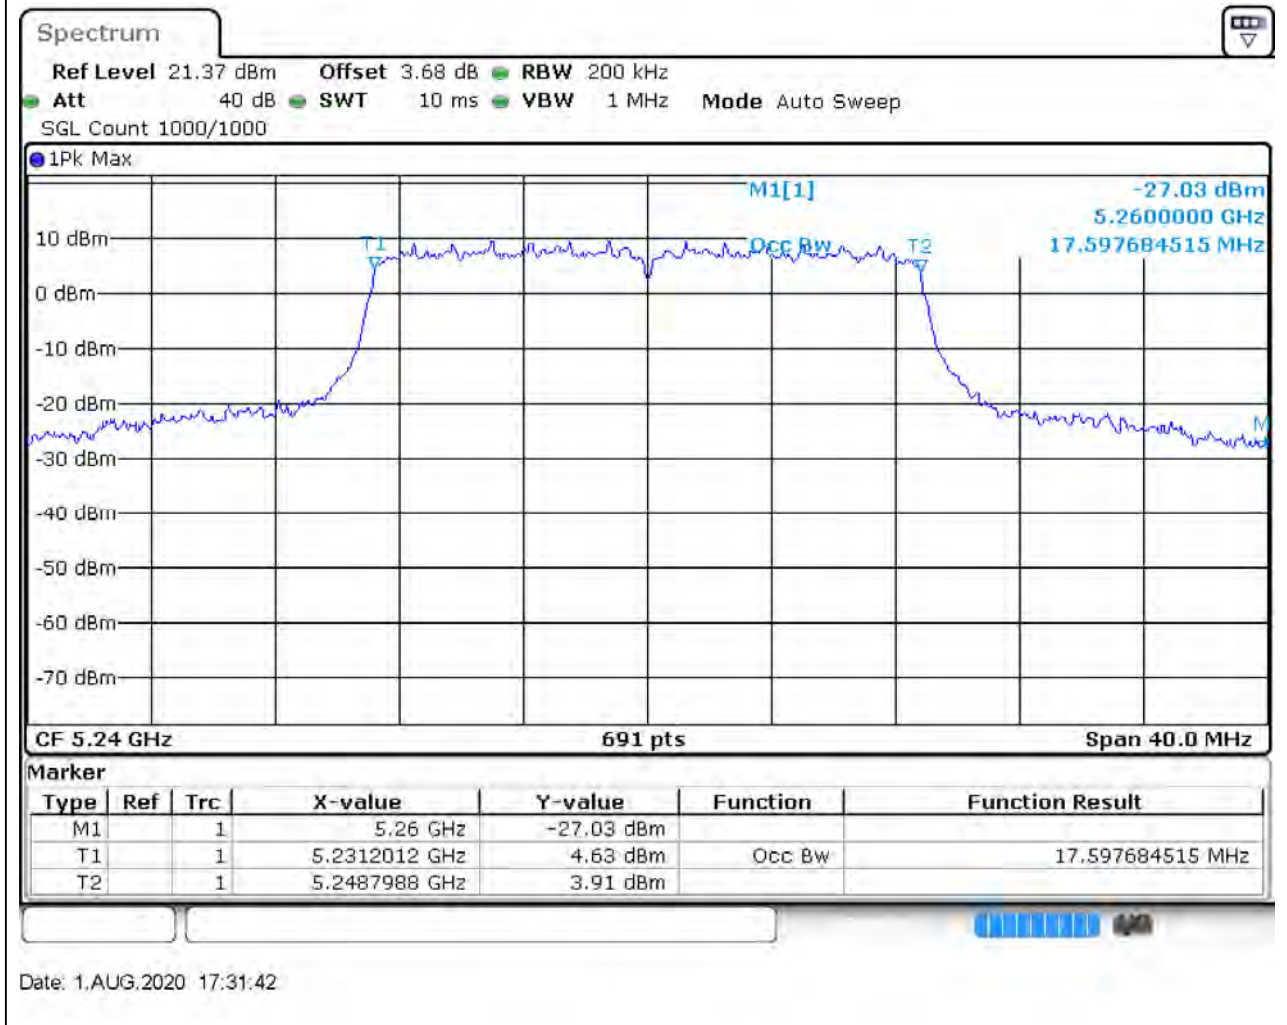

6. 802.11n_20M_U-NII-1_H

6.1. A.2.2-99% Bandwidth(NTNV)

Center Frequency (MHz)	OBW Power (%)	RBW (MHz)	Detector	Limit (MHz)	OBW (MHz)	Verdict
5240	99	0.2	Peak	0	17.597685	Unknow