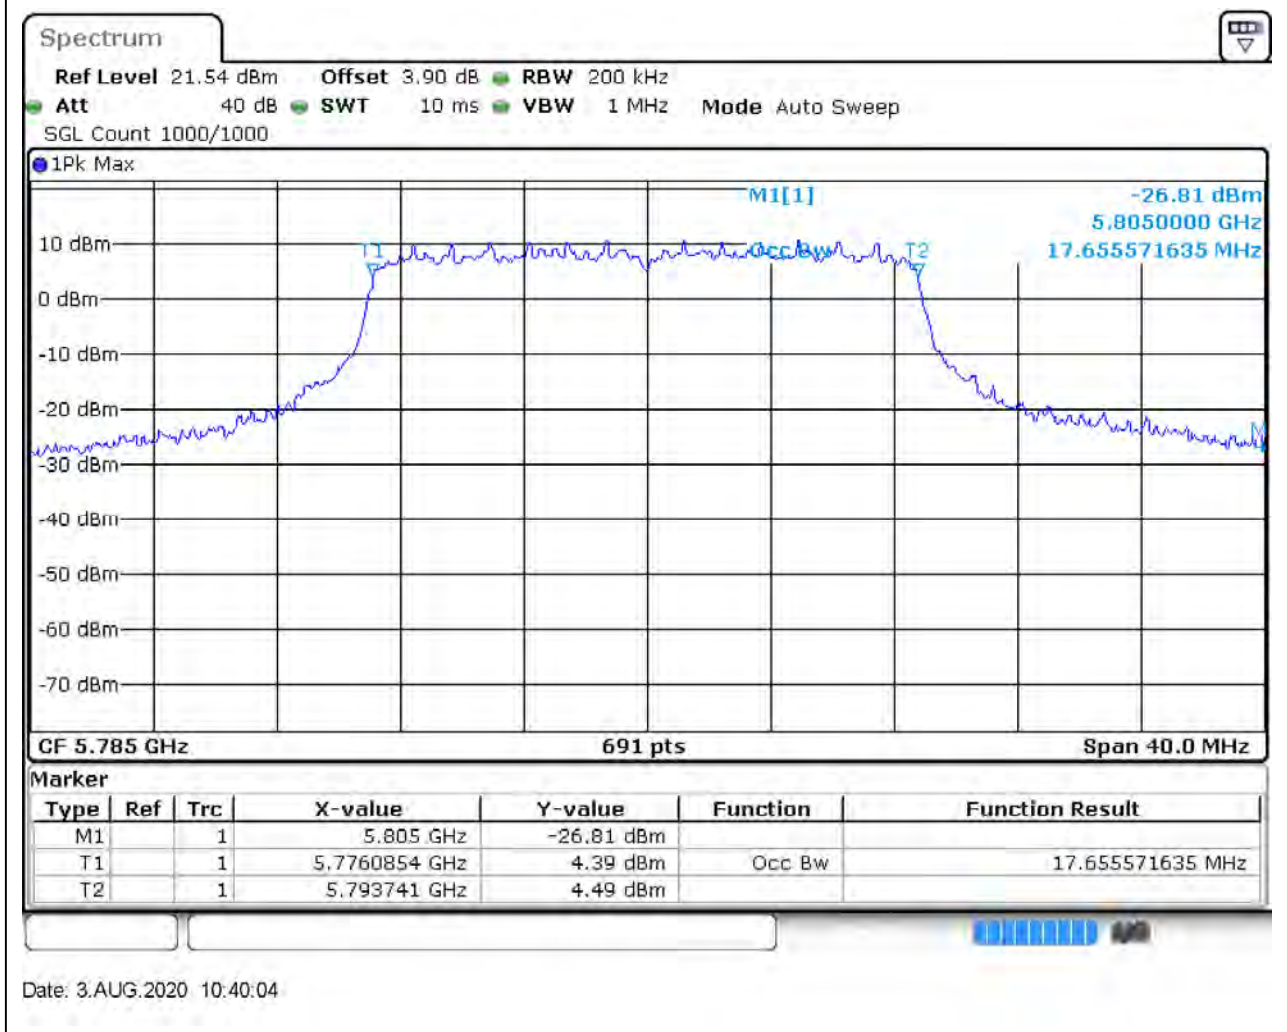

24. 802.11ac_20M_U-NII-3_M

24.1. A.2.2-99% Bandwidth(NTNV)

Center Frequency (MHz)	OBW Power (%)	RBW (MHz)	Detector	Limit (MHz)	OBW (MHz)	Verdict
5785	99	0.2	Peak	0	17.655572	Unknown