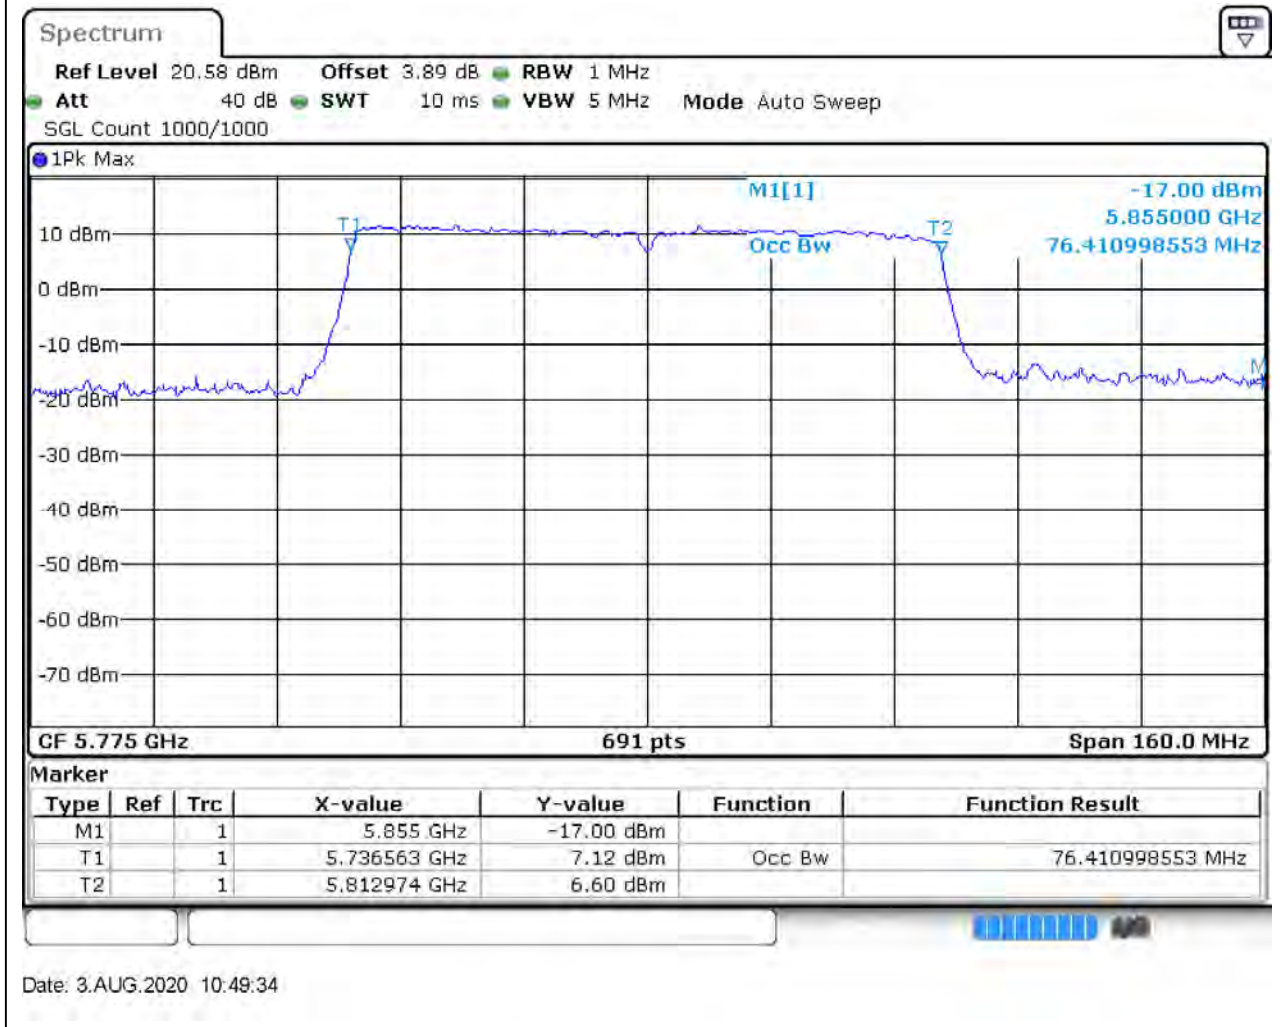

28. 802.11ac_80M_U-NII-3_M

28.1. A.2.2-99% Bandwidth(NTNV)

Center Frequency (MHz)	OBW Power (%)	RBW (MHz)	Detector	Limit (MHz)	OBW (MHz)	Verdict
5775	99	1	Peak	0	76.410999	Unknown