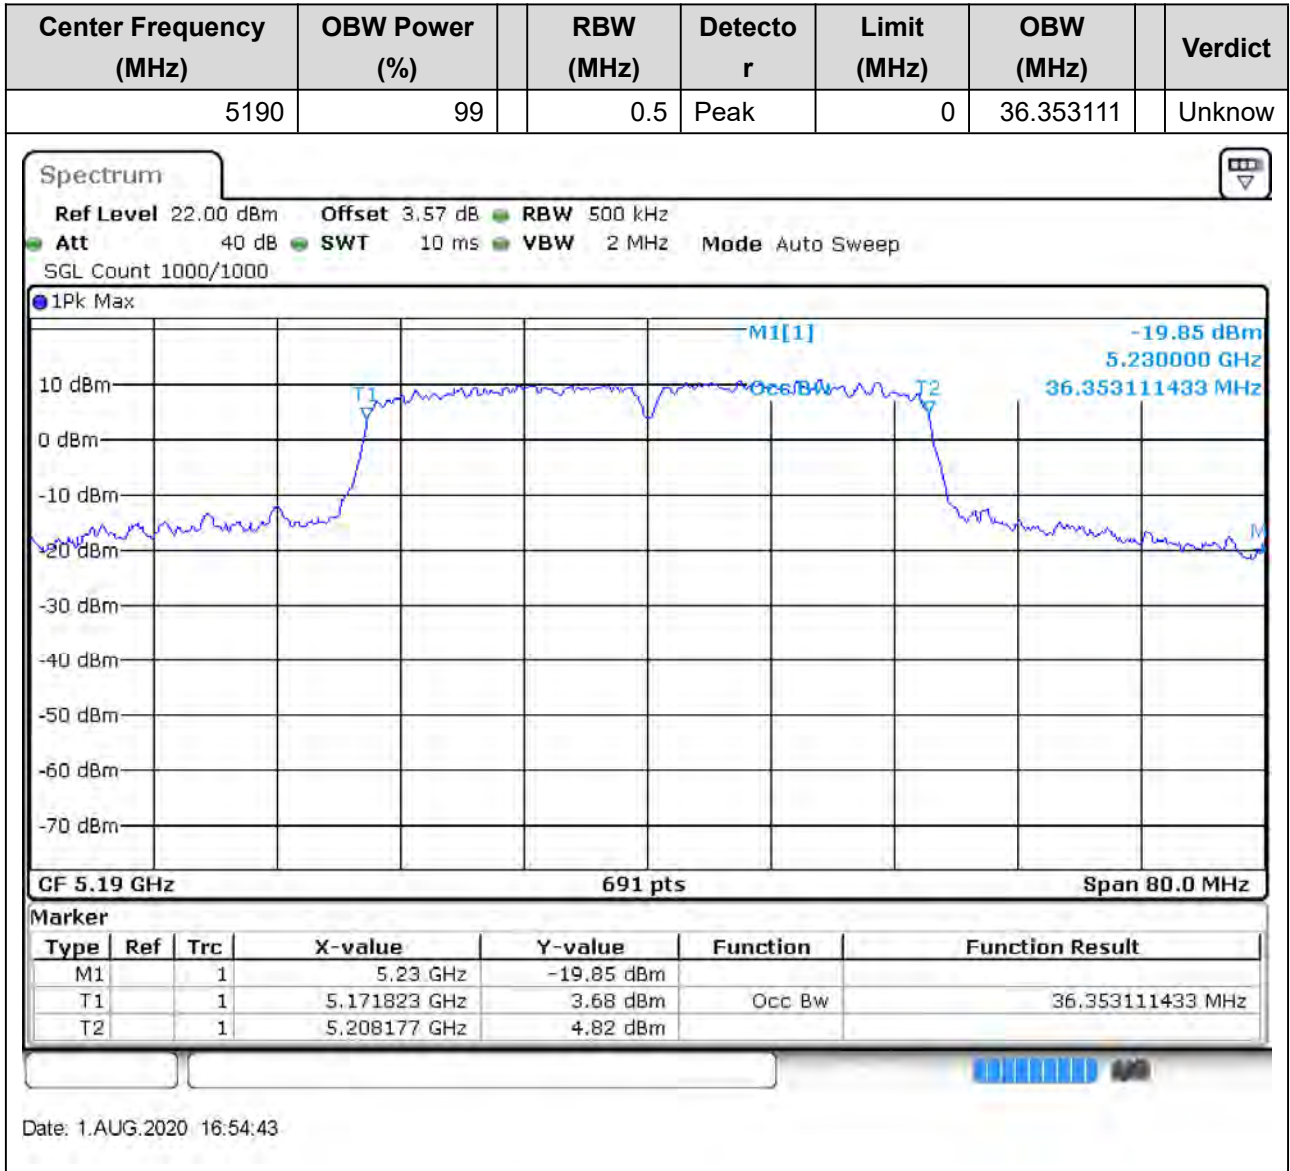

12. 802.11ac_40M_U-NII-1_L

12.1. A.2.2-99% Bandwidth(NTNV)