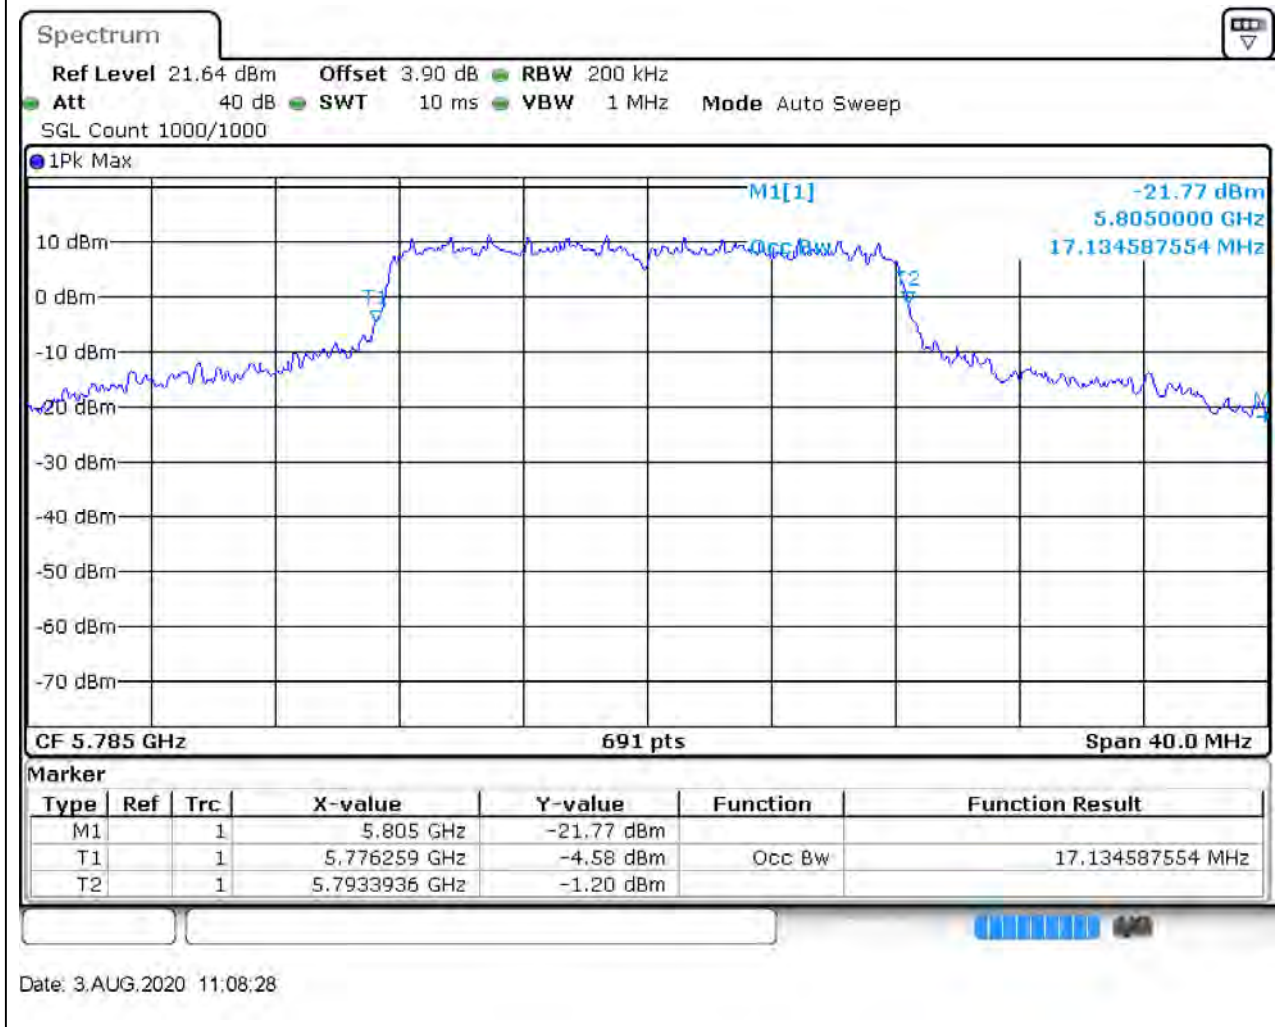

16. 802.11a_20M_U-NII-3_M

16.1. A.2.2-99% Bandwidth(NTNV)

Center Frequency (MHz)	OBW Power (%)	RBW (MHz)	Detector	Limit (MHz)	OBW (MHz)	Verdict
5785	99	0.2	Peak	0	17.134588	Unknow