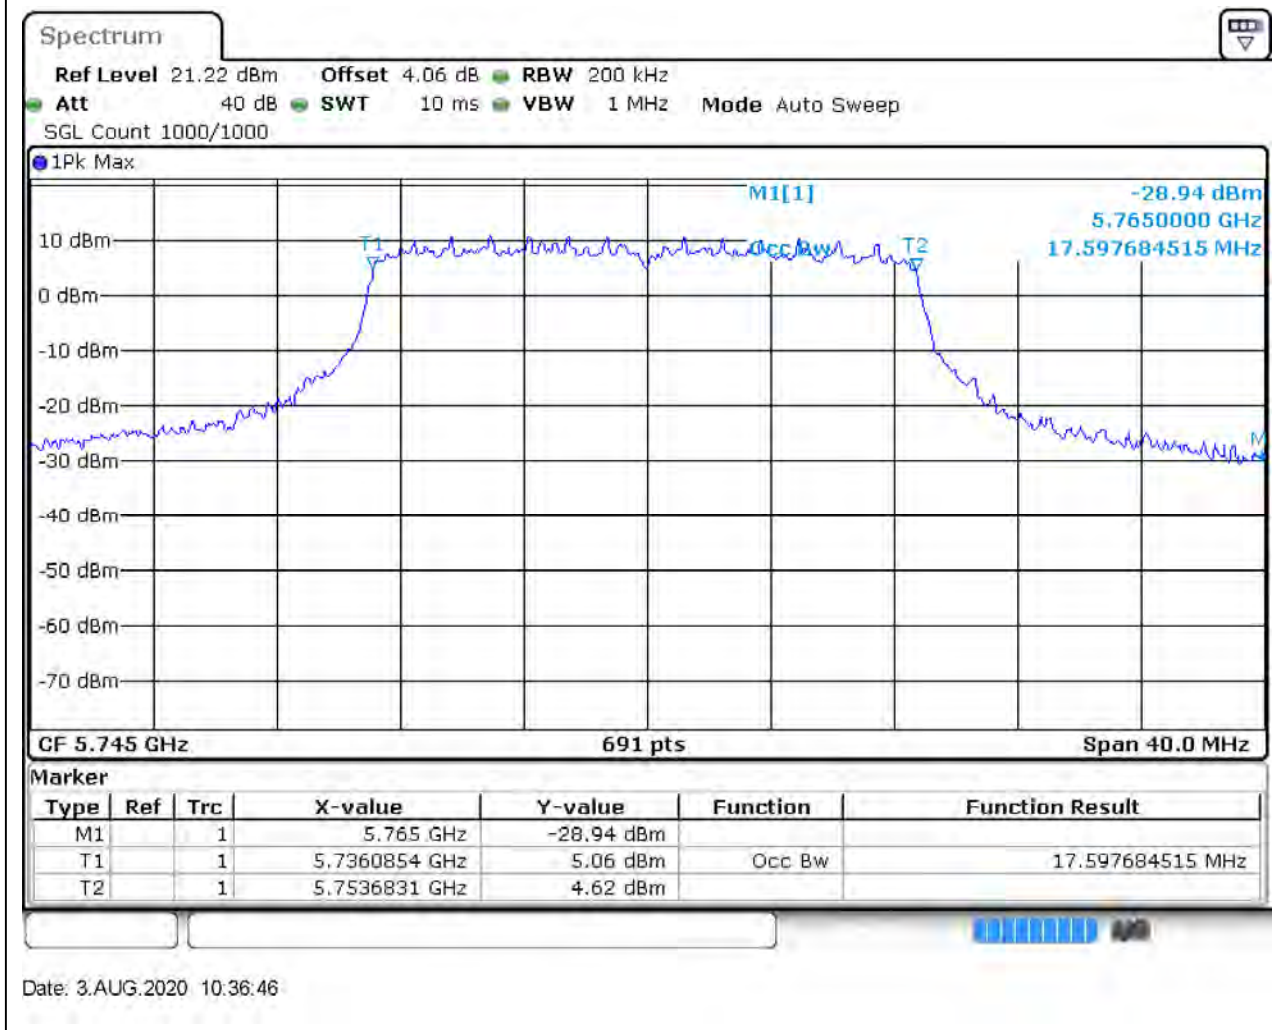

23. 802.11ac_20M_U-NII-3_L

23.1. A.2.2-99% Bandwidth(NTNV)

Center Frequency (MHz)	OBW Power (%)	RBW (MHz)	Detector	Limit (MHz)	OBW (MHz)	Verdict
5745	99	0.2	Peak	0	17.597685	Unknown