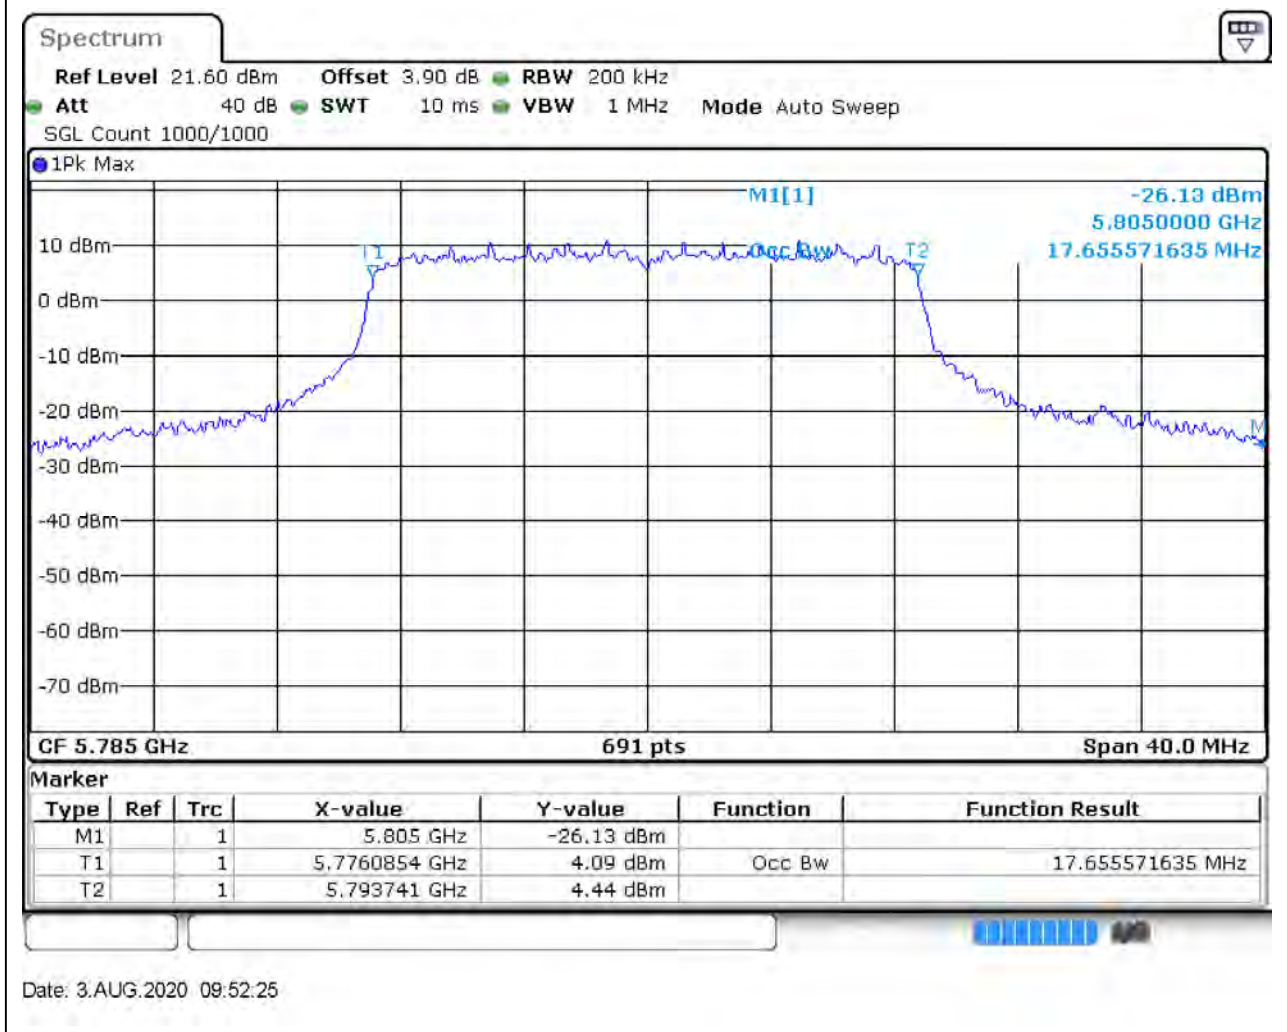

19. 802.11n_20M_U-NII-3_M

19.1. A.2.2-99% Bandwidth(NTNV)

Center Frequency (MHz)	OBW Power (%)	RBW (MHz)	Detector	Limit (MHz)	OBW (MHz)	Verdict
5785	99	0.2	Peak	0	17.655572	Unknown