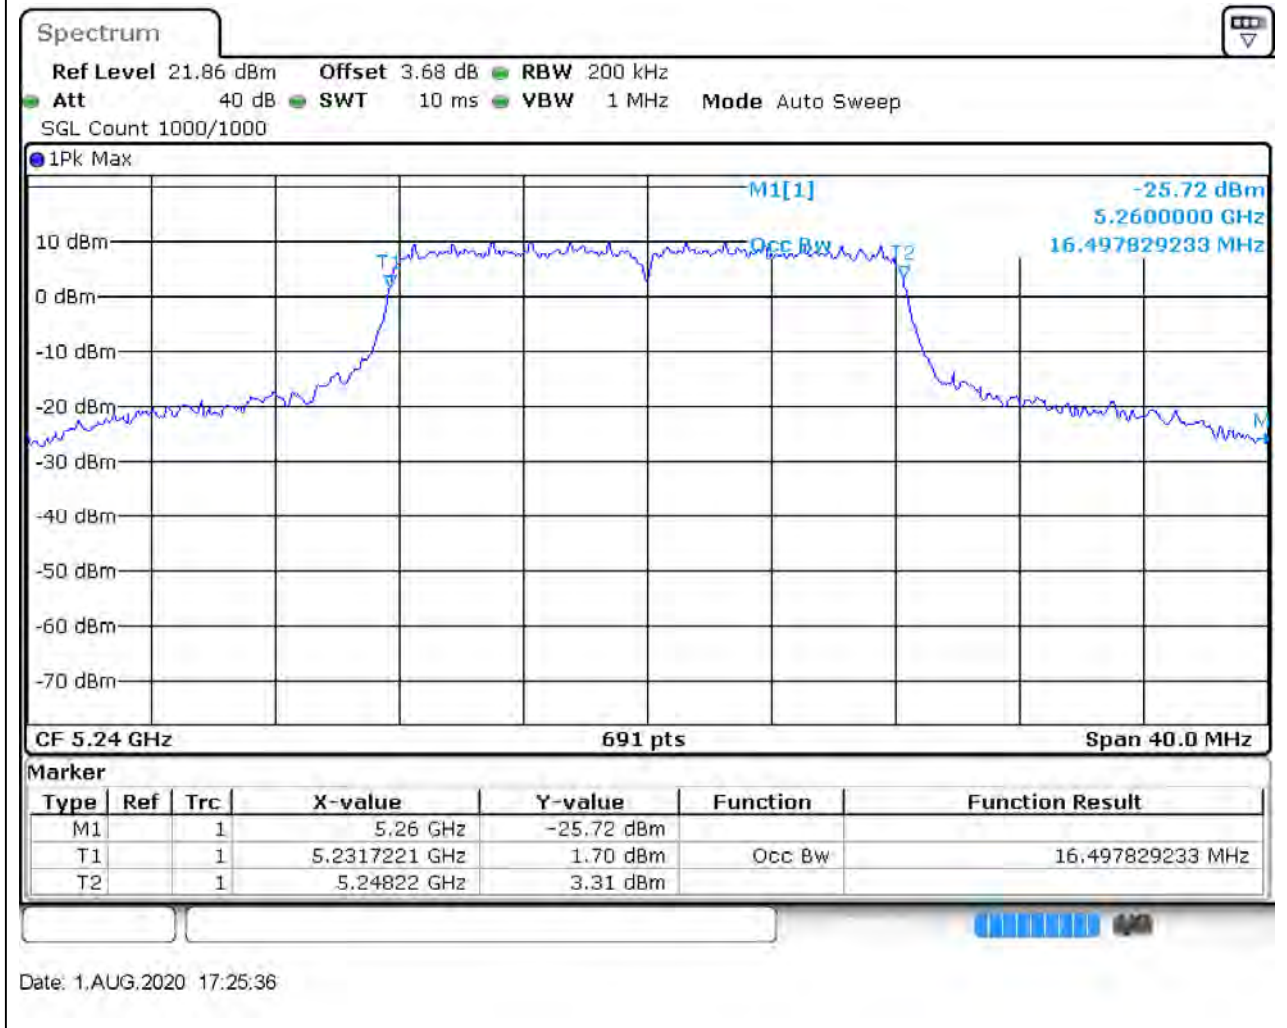

3. 802.11a_20M_U-NII-1_H

3.1. A.2.2-99% Bandwidth(NTNV)

Center Frequency (MHz)	OBW Power (%)	RBW (MHz)	Detector	Limit (MHz)	OBW (MHz)	Verdict
5240	99	0.2	Peak	0	16.497829	Unknown