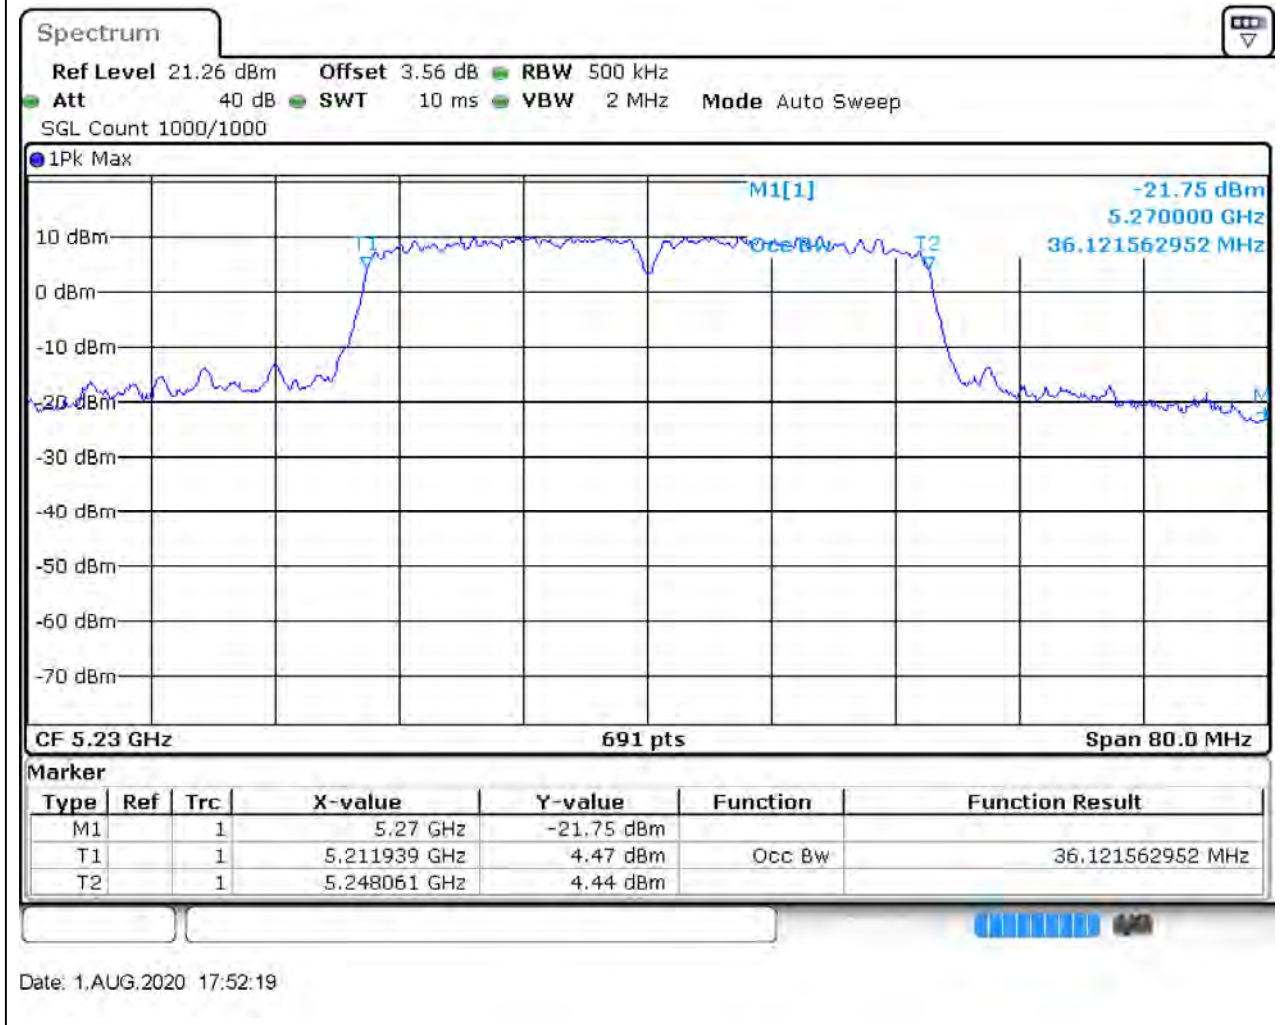

13. 802.11ac_40M_U-NII-1_H

13.1. A.2.2-99% Bandwidth(NTNV)

Center Frequency (MHz)	OBW Power (%)	RBW (MHz)	Detector	Limit (MHz)	OBW (MHz)	Verdict
5230	99	0.5	Peak	0	36.121563	Unknow