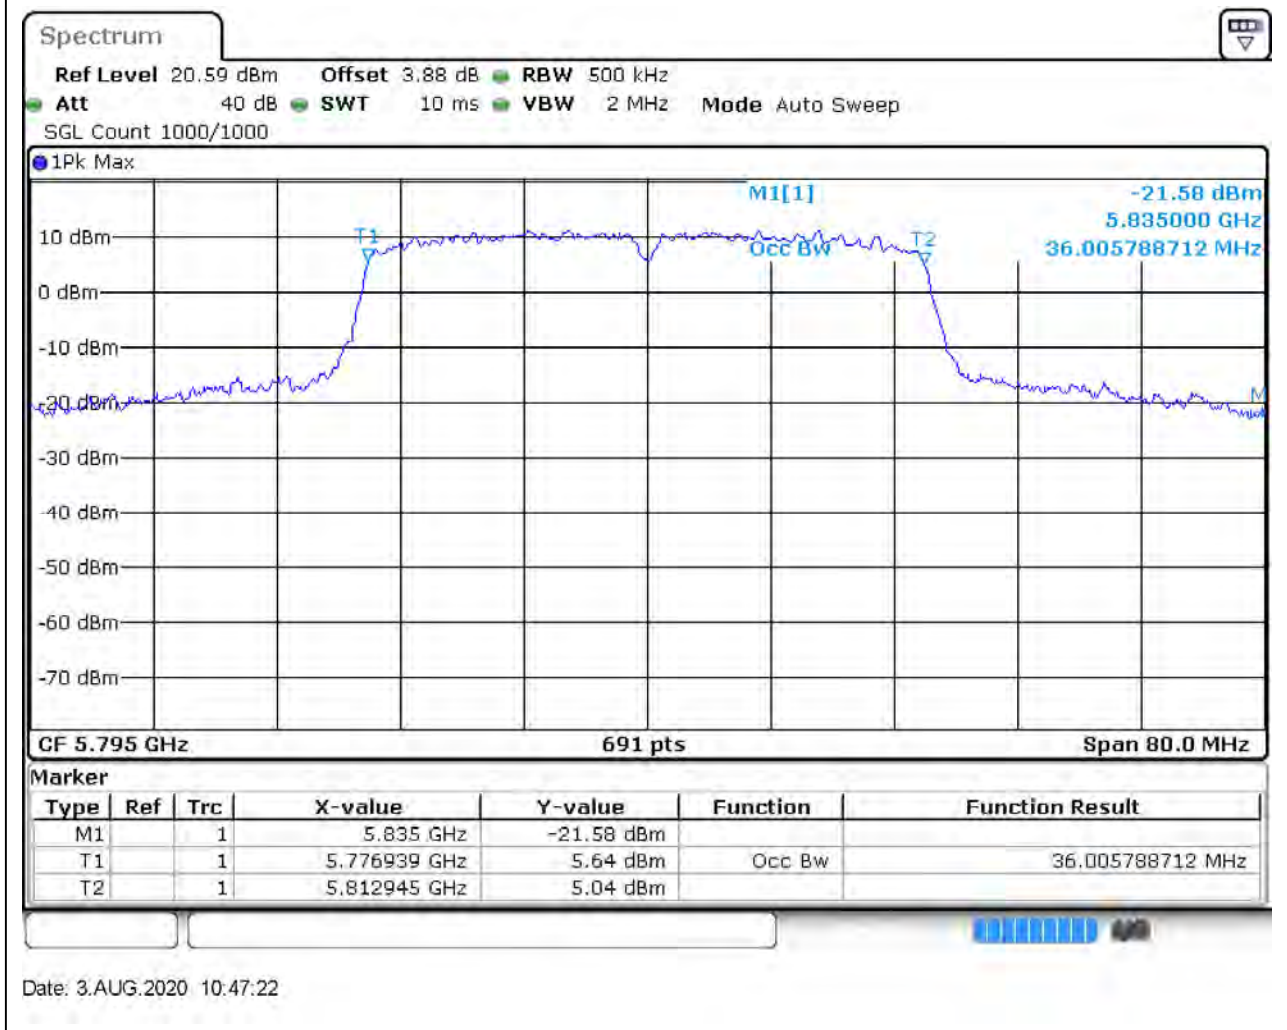

27. 802.11ac_40M_U-NII-3_H

27.1. A.2.2-99% Bandwidth(NTNV)

Center Frequency (MHz)	OBW Power (%)	RBW (MHz)	Detector	Limit (MHz)	OBW (MHz)	Verdict
5795	99	0.5	Peak	0	36.005789	Unknown