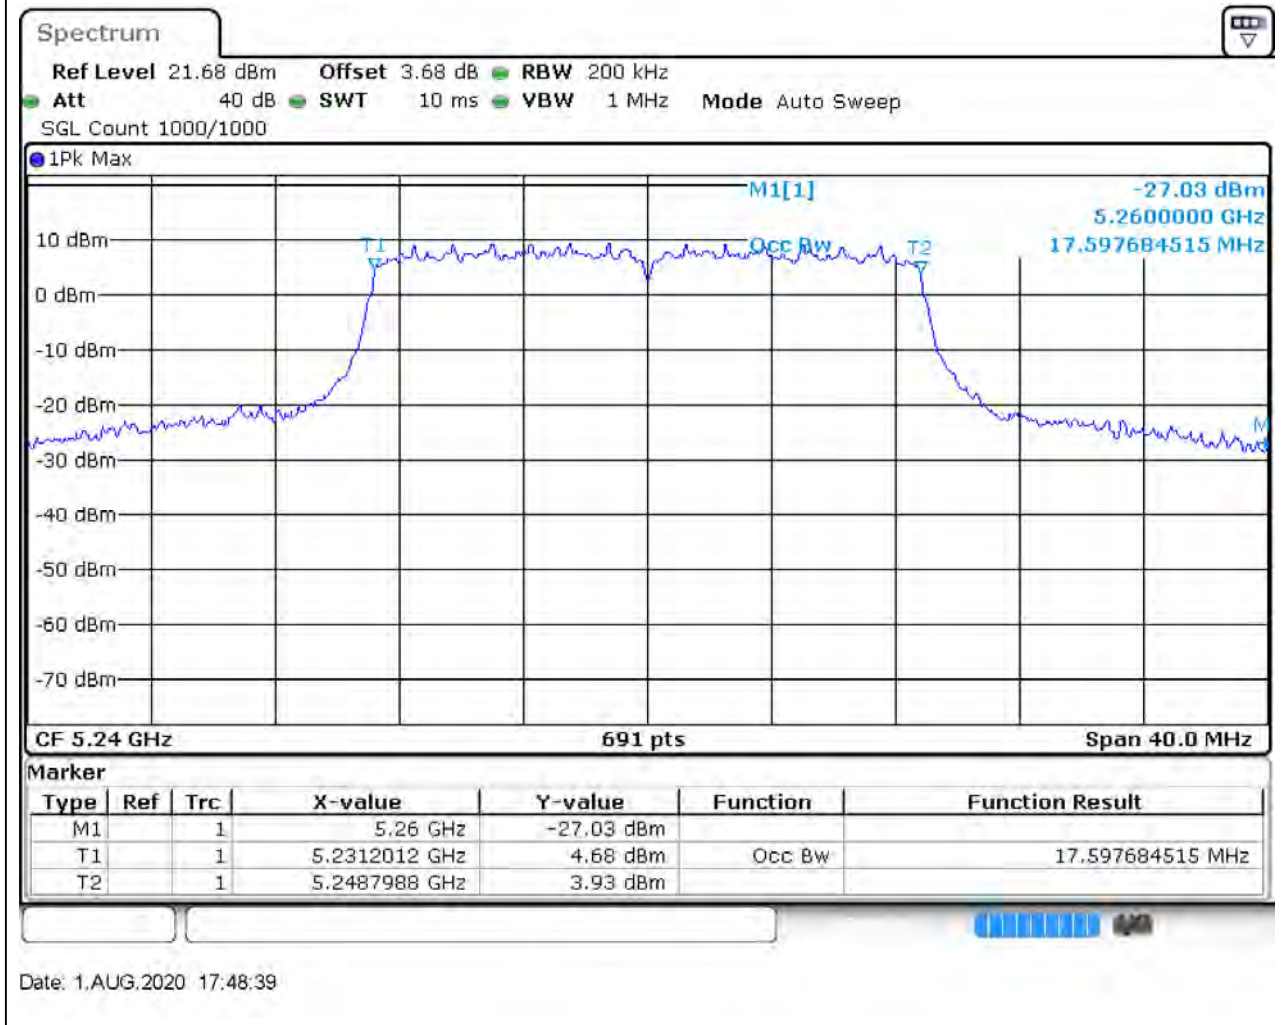

11. 802.11ac_20M_U-NII-1_H

11.1. A.2.2-99% Bandwidth(NTNV)

Center Frequency (MHz)	OBW Power (%)	RBW (MHz)	Detector	Limit (MHz)	OBW (MHz)	Verdict
5240	99	0.2	Peak	0	17.597685	Unknown