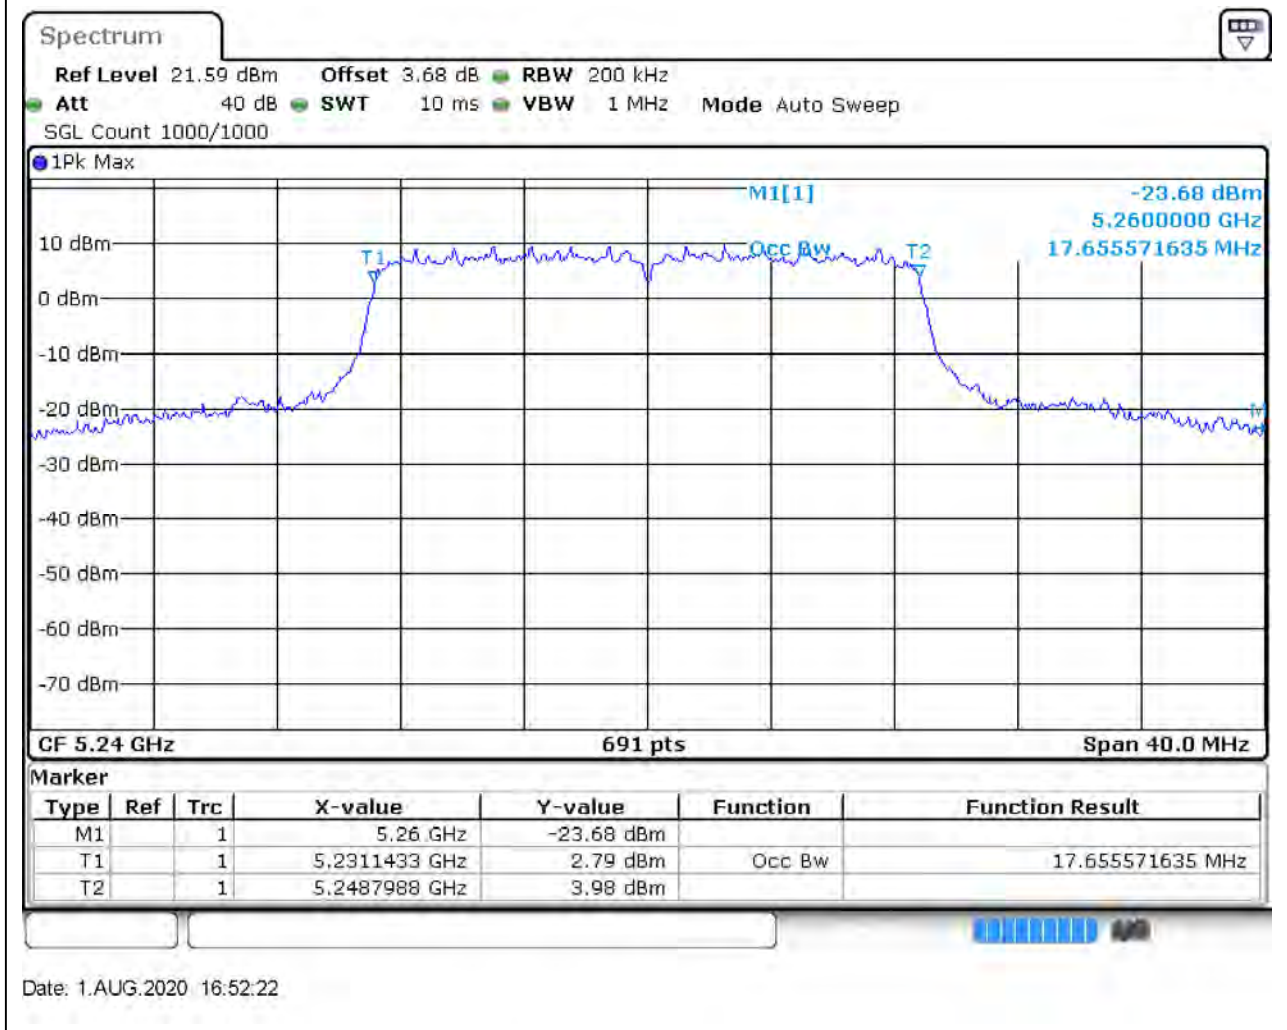

11. 802.11ac_20M_U-NII-1_H

11.1. A.2.2-99% Bandwidth(NTNV)

Center Frequency (MHz)	OBW Power (%)	RBW (MHz)	Detector	Limit (MHz)	OBW (MHz)	Verdict
5240	99	0.2	Peak	0	17.655572	Unknown