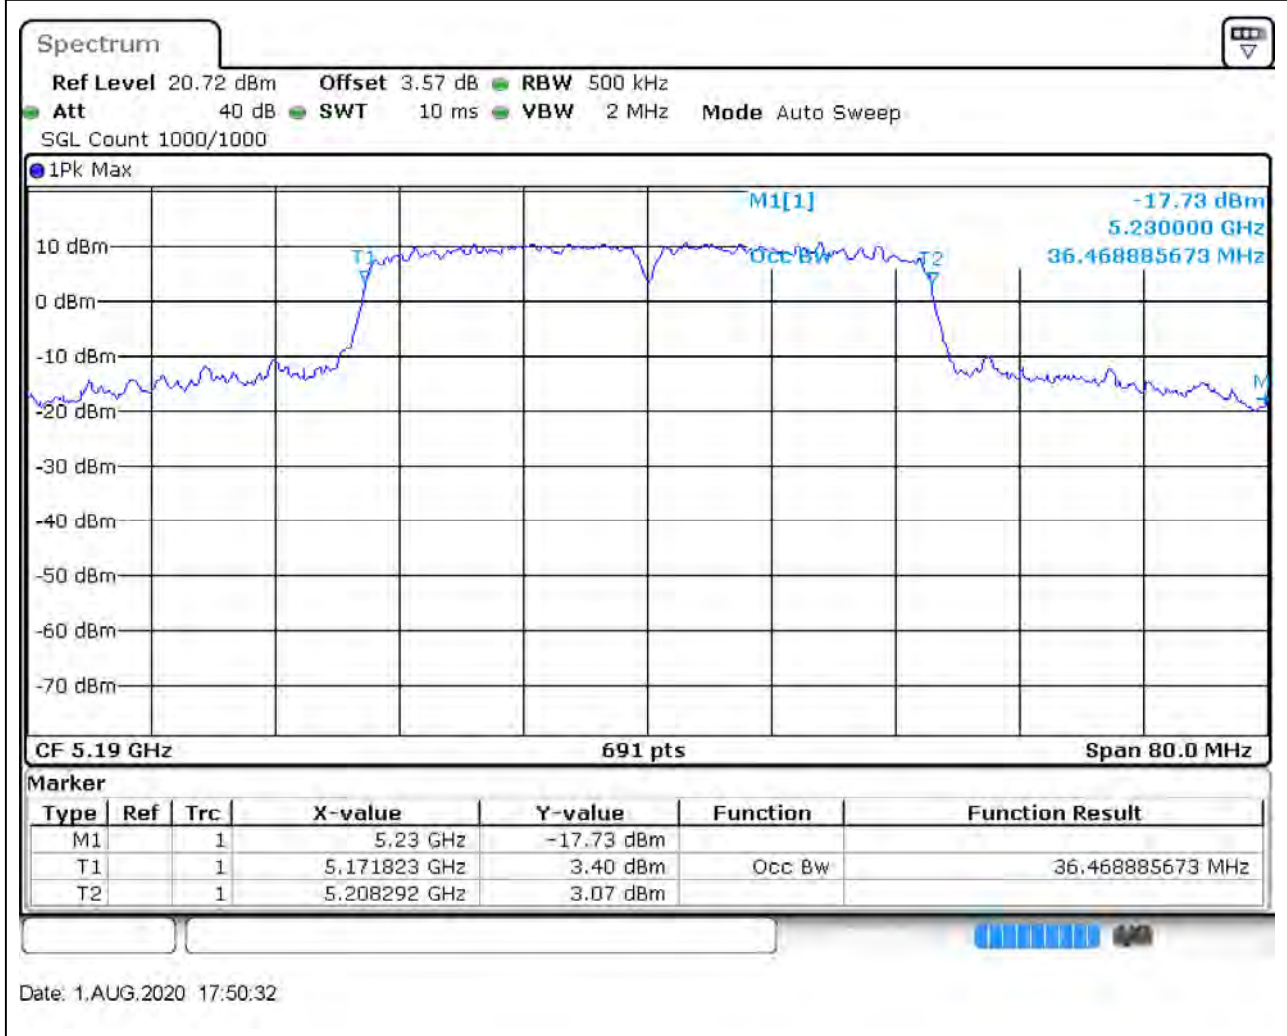

12. 802.11ac_40M_U-NII-1_L

12.1. A.2.2-99% Bandwidth(NTNV)

Center Frequency (MHz)	OBW Power (%)	RBW (MHz)	Detector	Limit (MHz)	OBW (MHz)	Verdict
5190	99	0.5	Peak	0	36.468886	Unknown