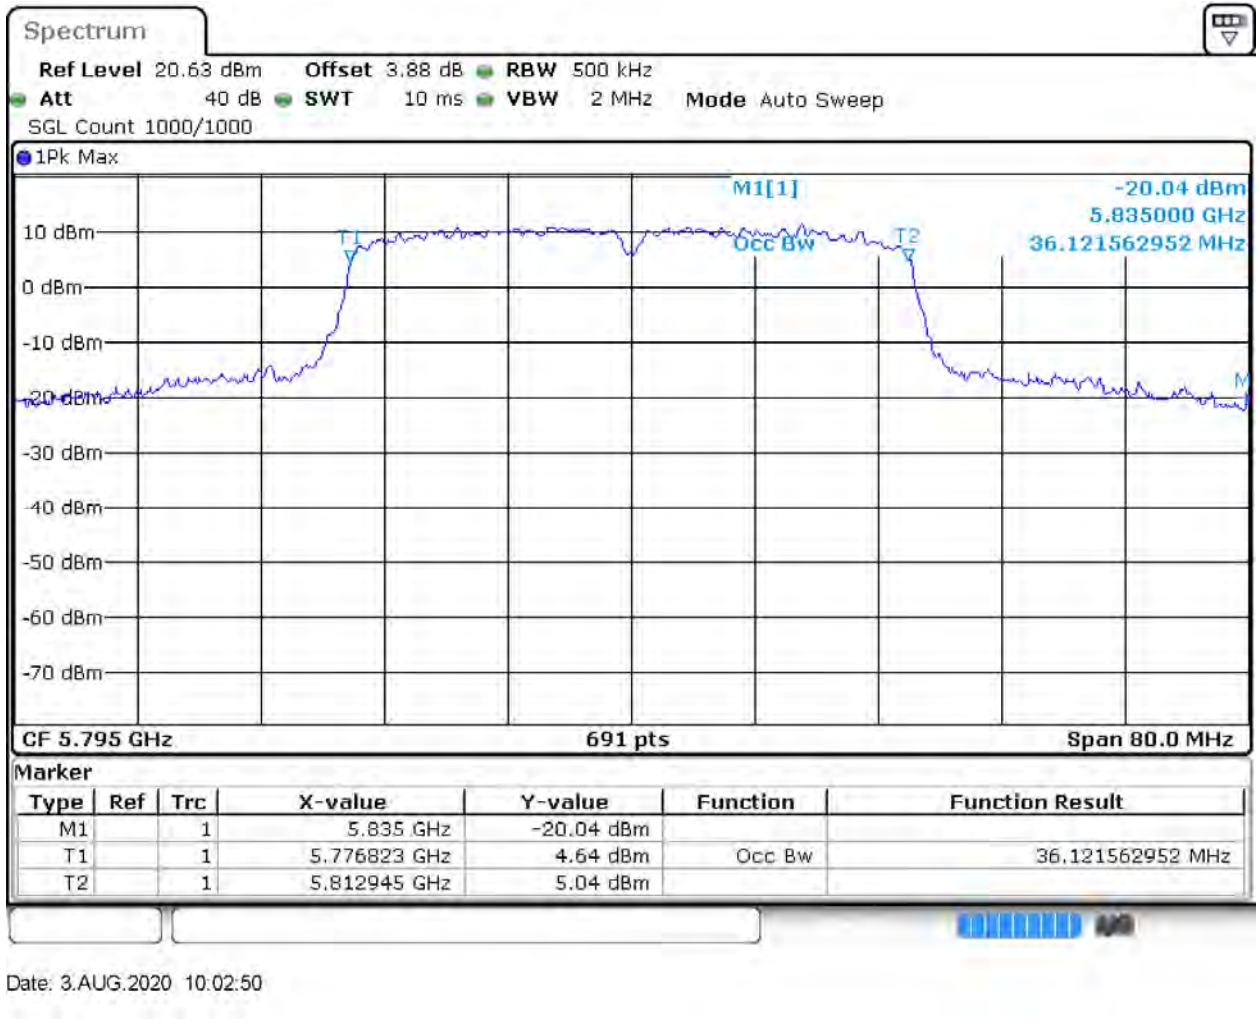

22. 802.11n_40M_U-NII-3_H

22.1. A.2.2-99% Bandwidth(NTNV)

Center Frequency (MHz)	OBW Power (%)	RBW (MHz)	Detector	Limit (MHz)	OBW (MHz)	Verdict
5795	99	0.5	Peak	0	36.121563	Unknown