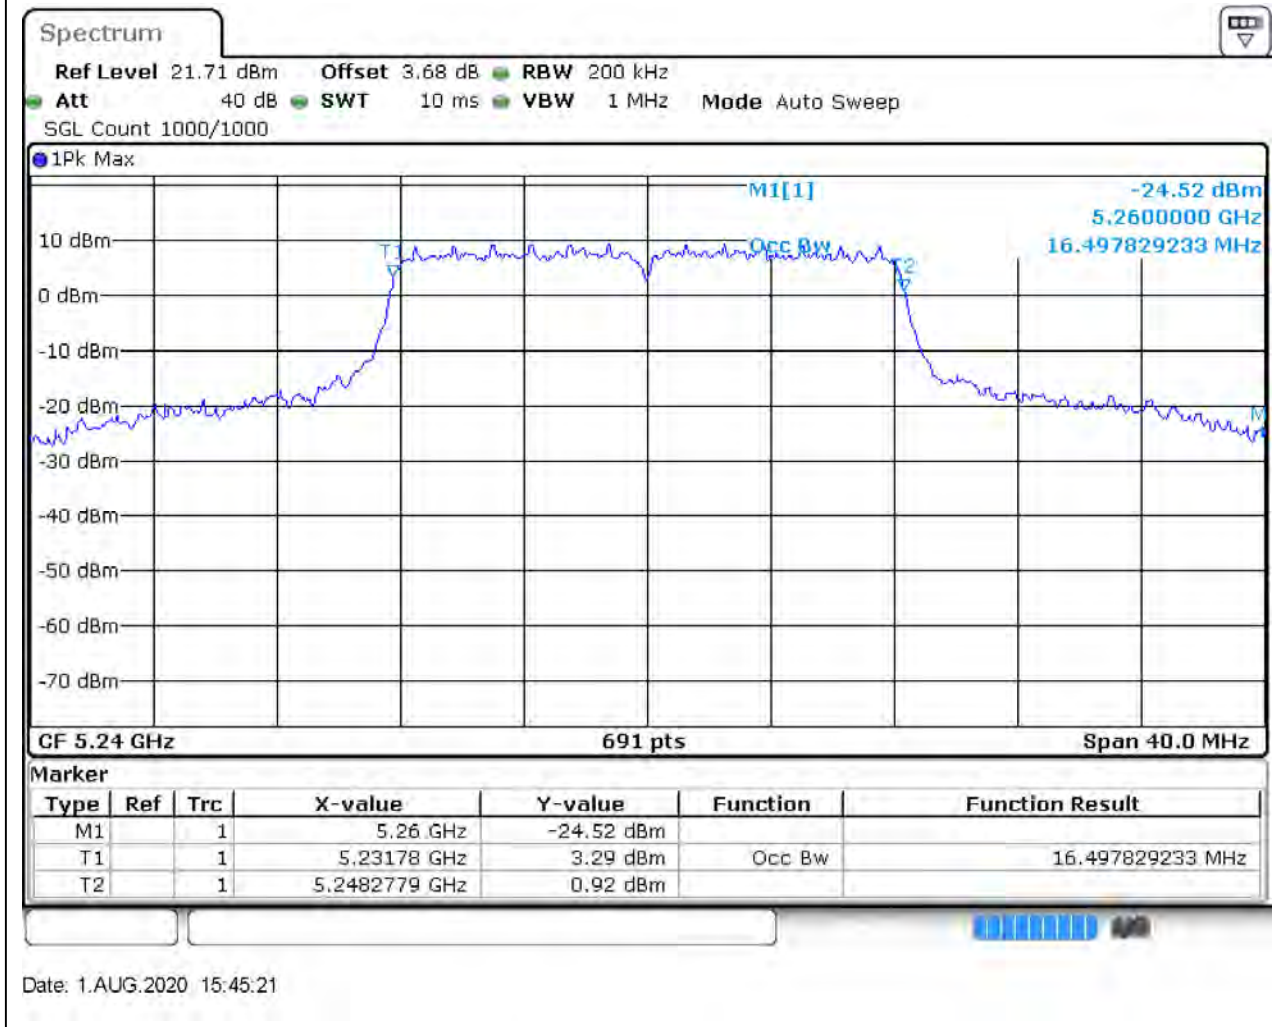

3. 802.11a_20M_U-NII-1_H

3.1. A.2.2-99% Bandwidth(NTNV)

Center Frequency (MHz)	OBW Power (%)	RBW (MHz)	Detector	Limit (MHz)	OBW (MHz)	Verdict
5240	99	0.2	Peak	0	16.497829	Unknown