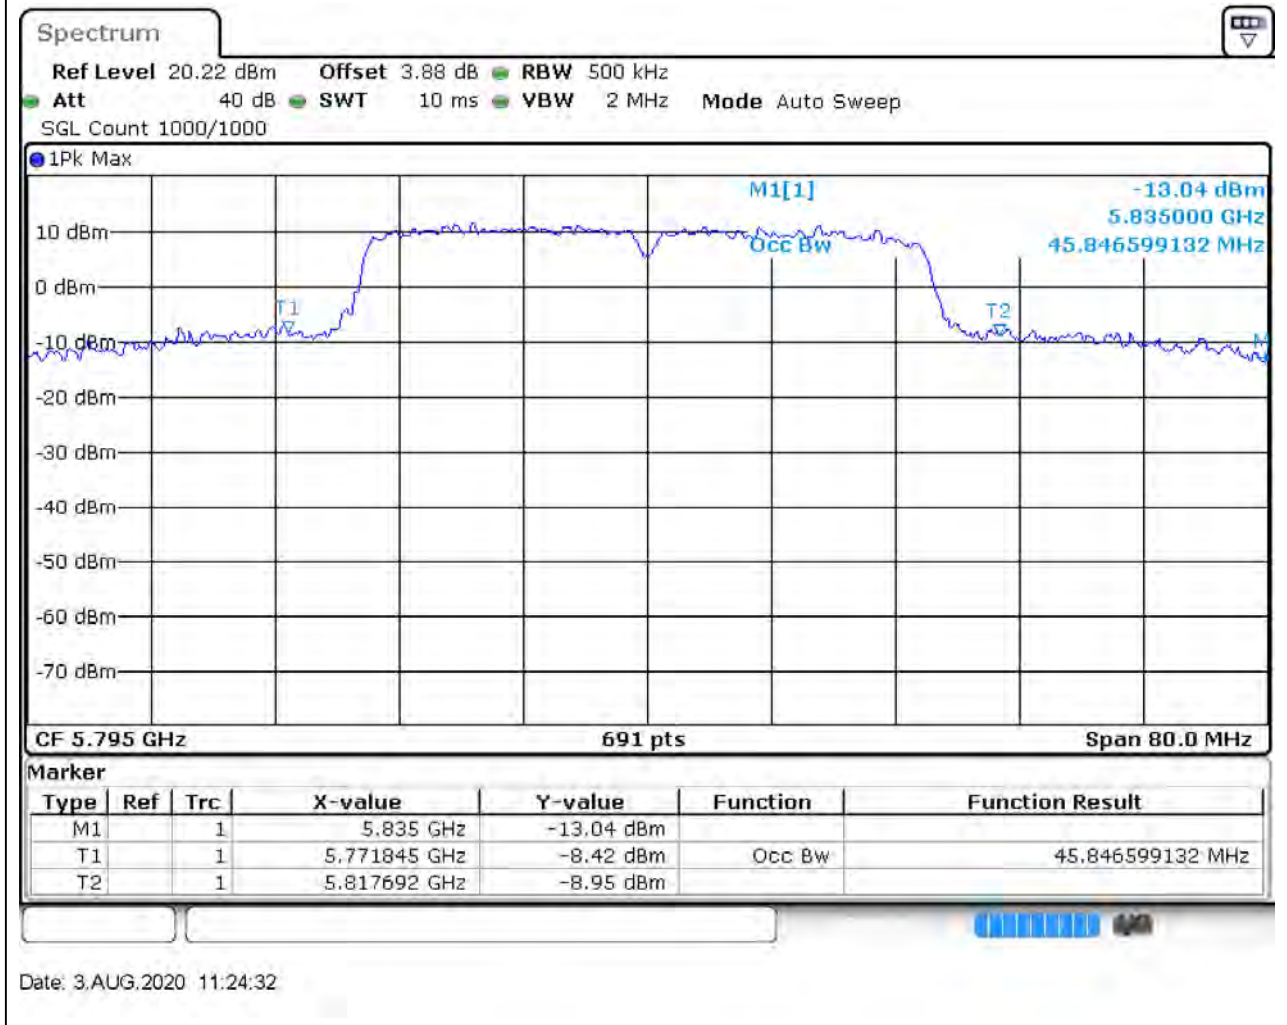

22. 802.11n_40M_U-NII-3_H

22.1. A.2.2-99% Bandwidth(NTNV)

Center Frequency (MHz)	OBW Power (%)	RBW (MHz)	Detector	Limit (MHz)	OBW (MHz)	Verdict
5795	99	0.5	Peak	0	45.846599	Unknown