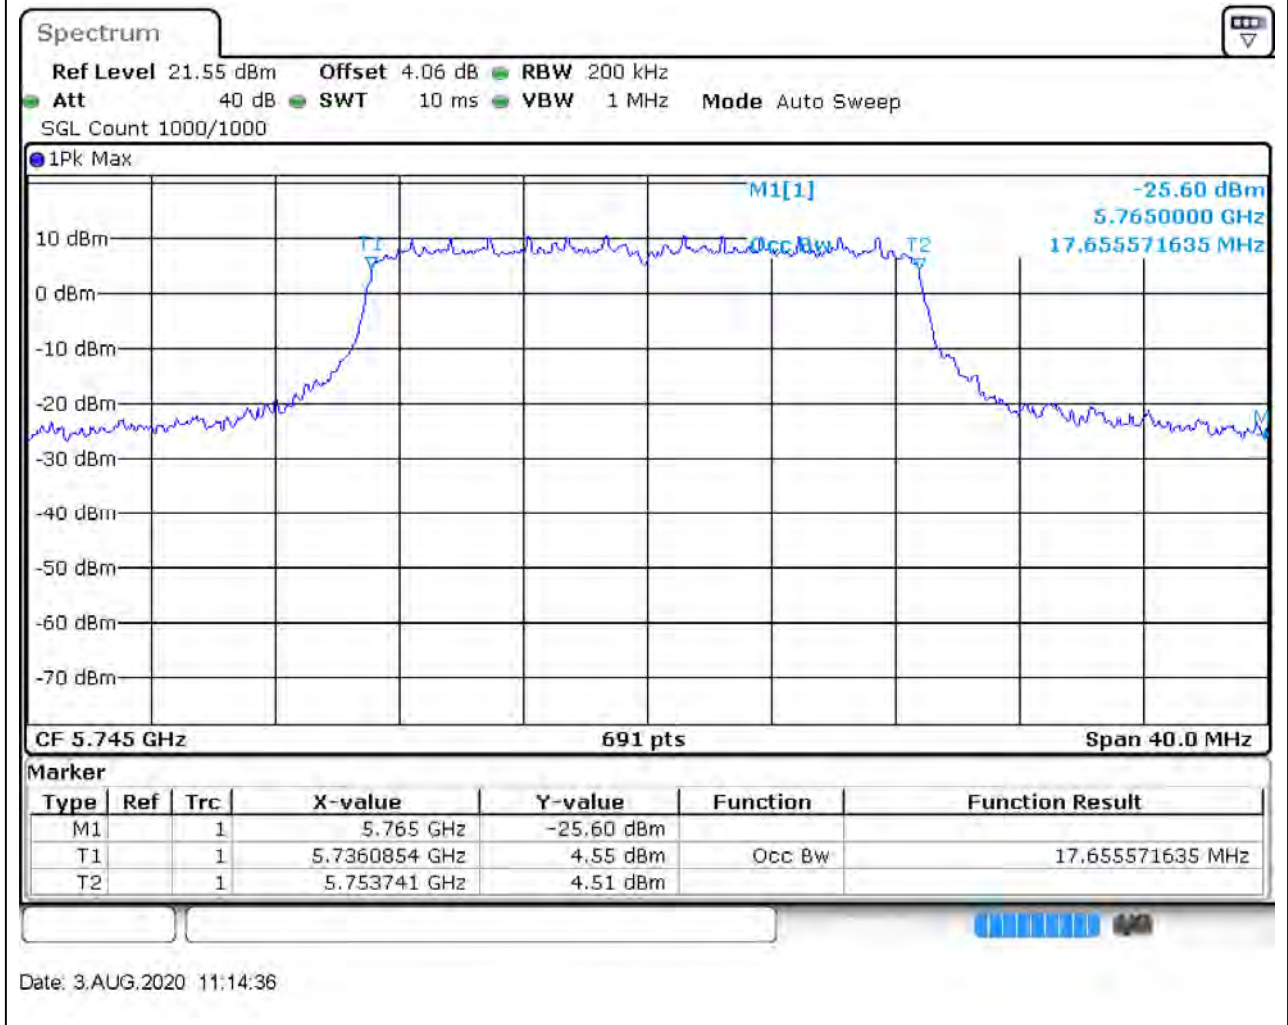

18. 802.11n_20M_U-NII-3_L

18.1. A.2.2-99% Bandwidth(NTNV)

Center Frequency (MHz)	OBW Power (%)	RBW (MHz)	Detector	Limit (MHz)	OBW (MHz)	Verdict
5745	99	0.2	Peak	0	17.655572	Unknown