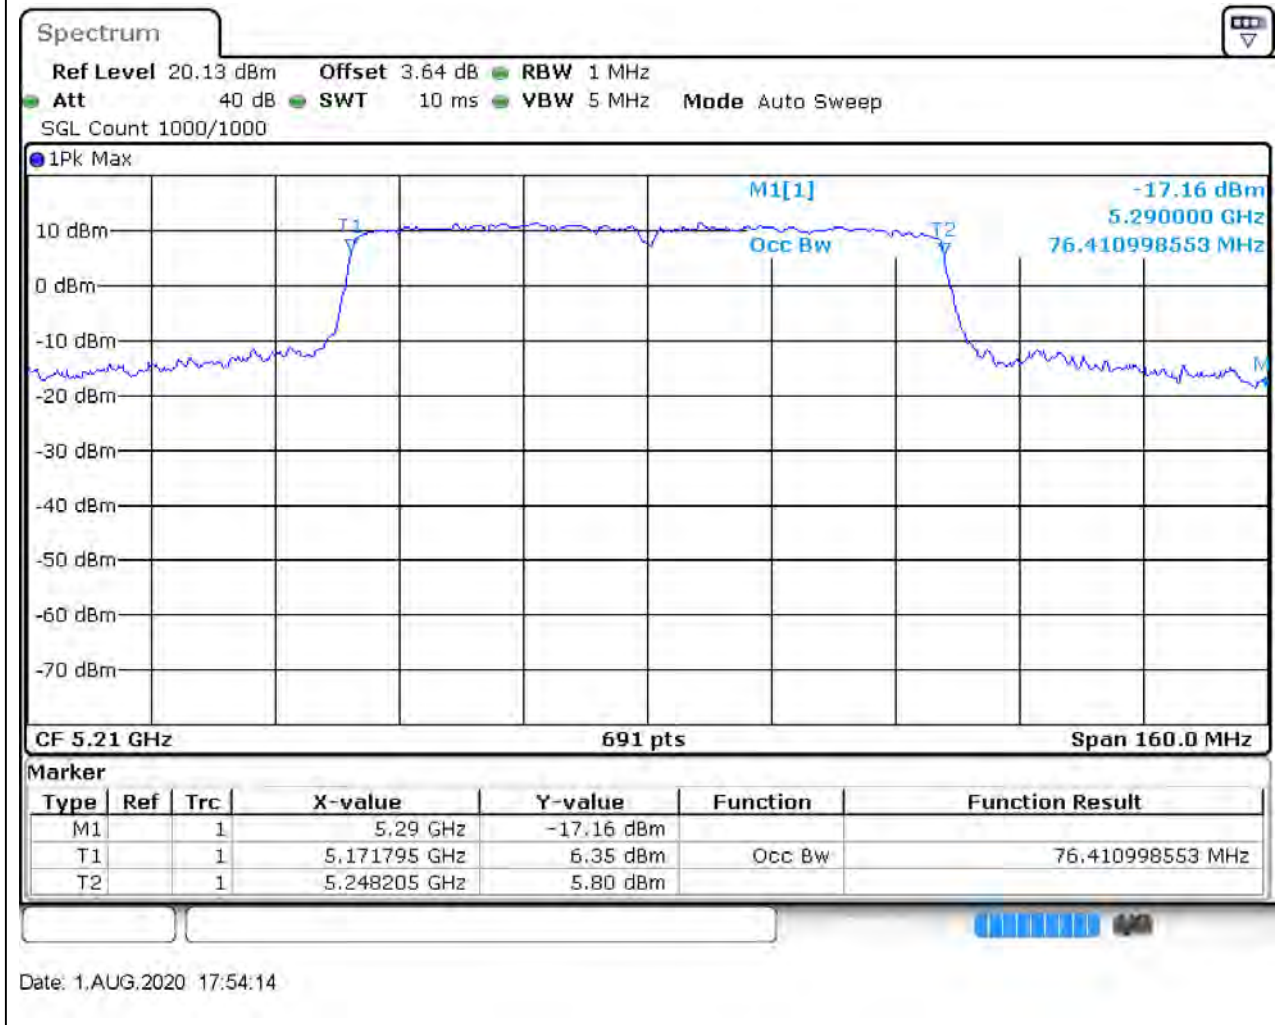

14. 802.11ac_80M_U-NII-1_M

14.1. A.2.2-99% Bandwidth(NTNV)

Center Frequency (MHz)	OBW Power (%)	RBW (MHz)	Detector	Limit (MHz)	OBW (MHz)	Verdict
5210	99	1	Peak	0	76.410999	Unknown