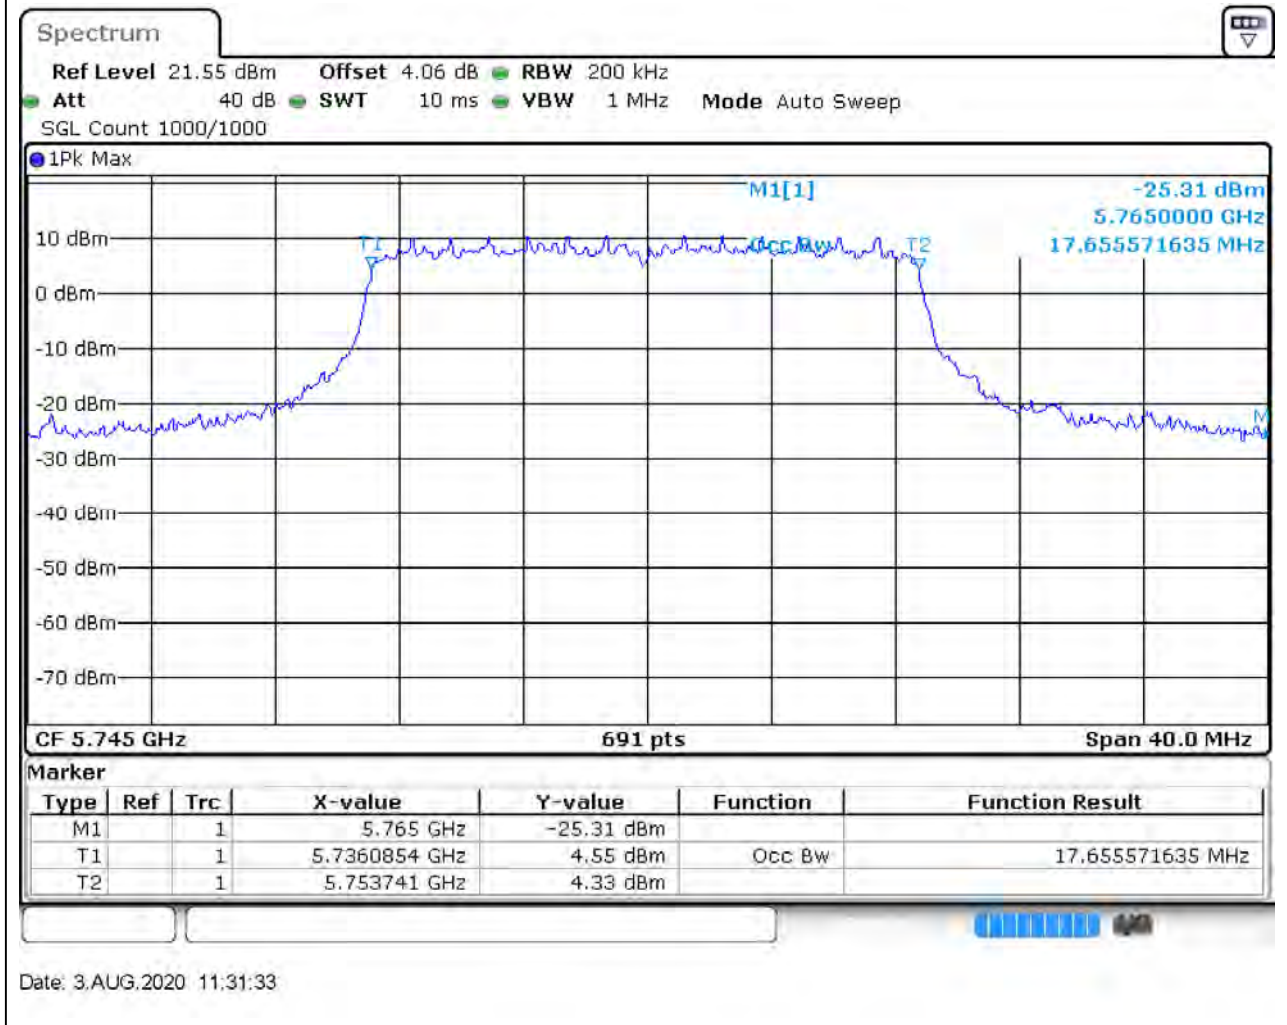

23. 802.11ac_20M_U-NII-3_L

23.1. A.2.2-99% Bandwidth(NTNV)

Center Frequency (MHz)	OBW Power (%)	RBW (MHz)	Detector	Limit (MHz)	OBW (MHz)	Verdict
5745	99	0.2	Peak	0	17.655572	Unknown