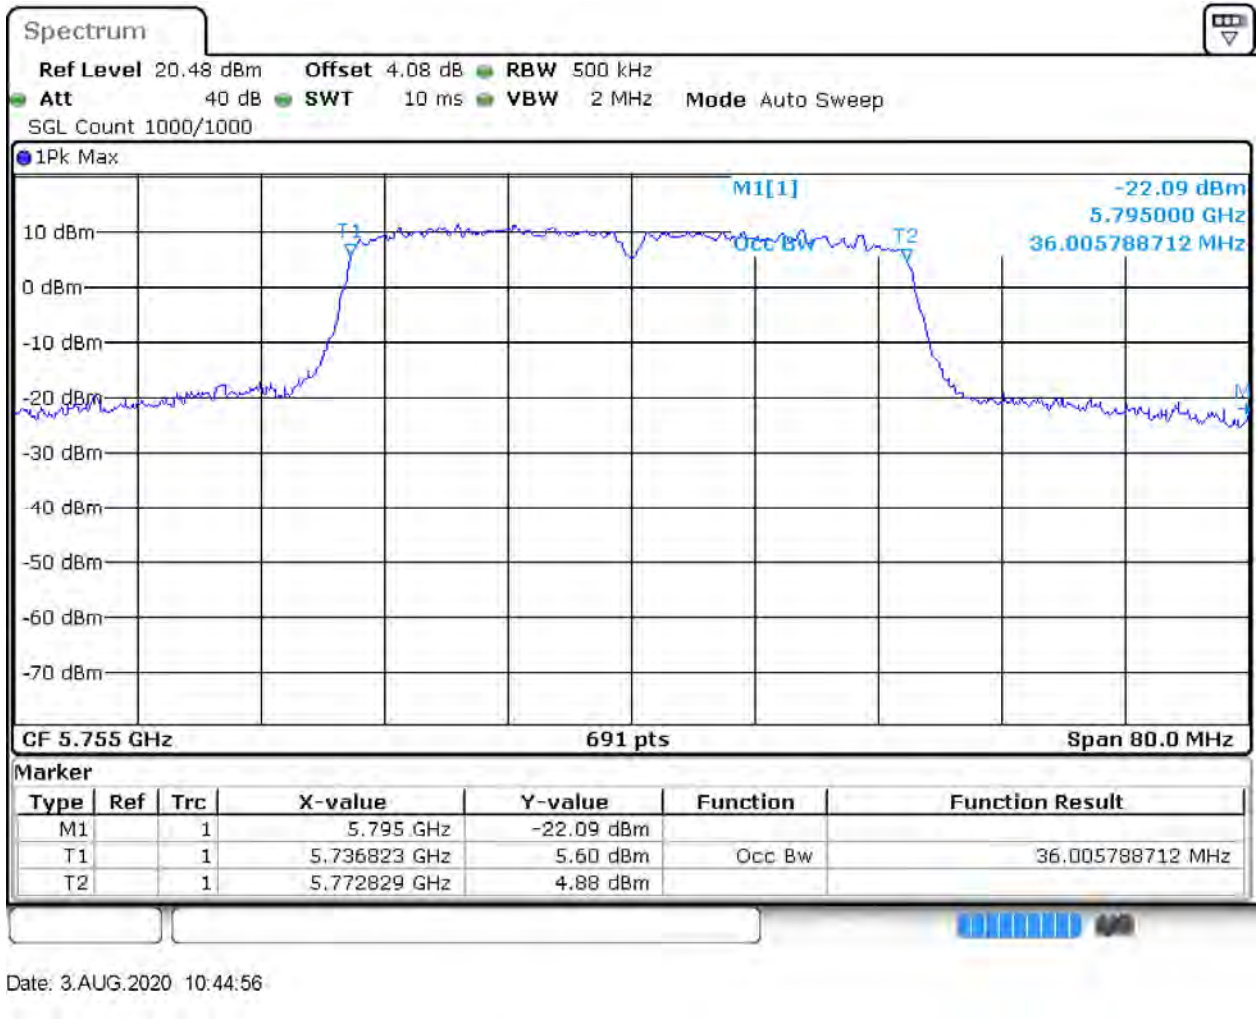

26. 802.11ac_40M_U-NII-3_L

26.1. A.2.2-99% Bandwidth(NTNV)

Center Frequency (MHz)	OBW Power (%)	RBW (MHz)	Detector	Limit (MHz)	OBW (MHz)	Verdict
5755	99	0.5	Peak	0	36.005789	Unknown