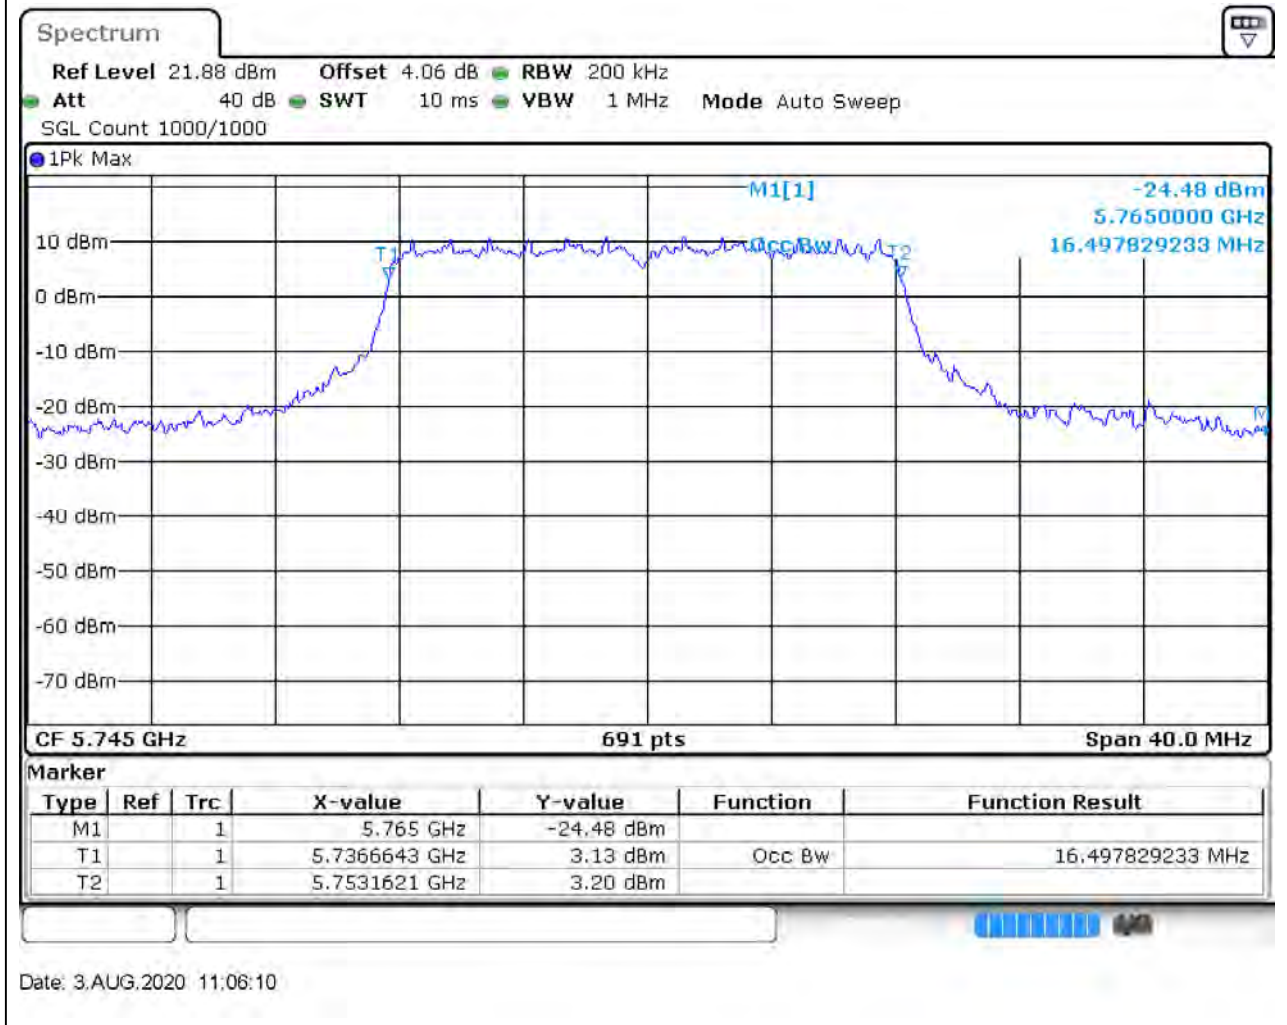

15. 802.11a_20M_U-NII-3_L

15.1. A.2.2-99% Bandwidth(NTNV)

Center Frequency (MHz)	OBW Power (%)	RBW (MHz)	Detector	Limit (MHz)	OBW (MHz)	Verdict
5745	99	0.2	Peak	0	16.497829	Unknown