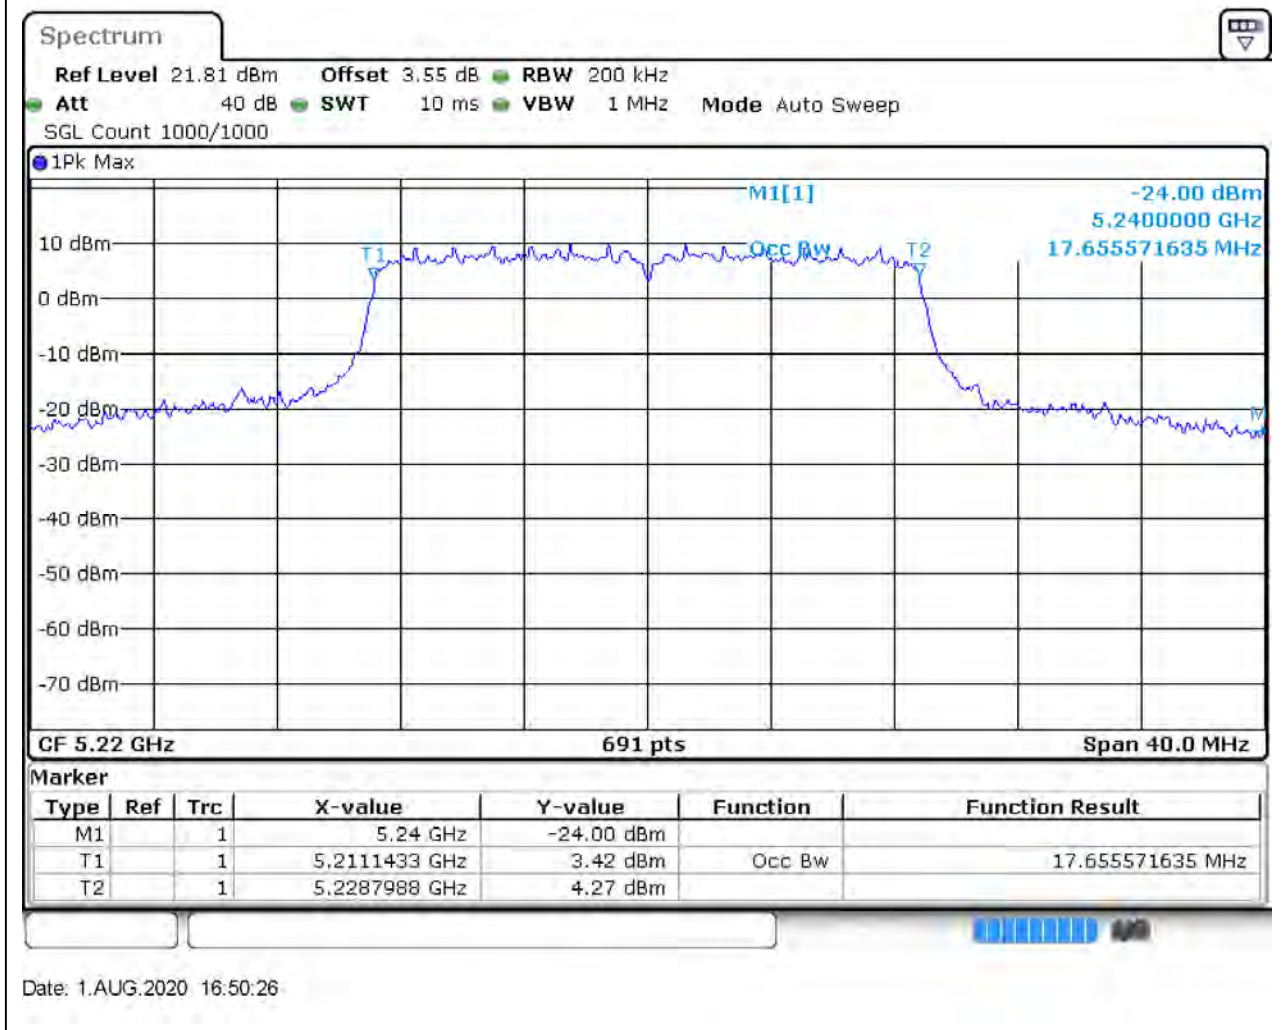

10. 802.11ac_20M_U-NII-1_M

10.1. A.2.2-99% Bandwidth(NTNV)

Center Frequency (MHz)	OBW Power (%)	RBW (MHz)	Detector	Limit (MHz)	OBW (MHz)	Verdict
5220	99	0.2	Peak	0	17.655572	Unknown