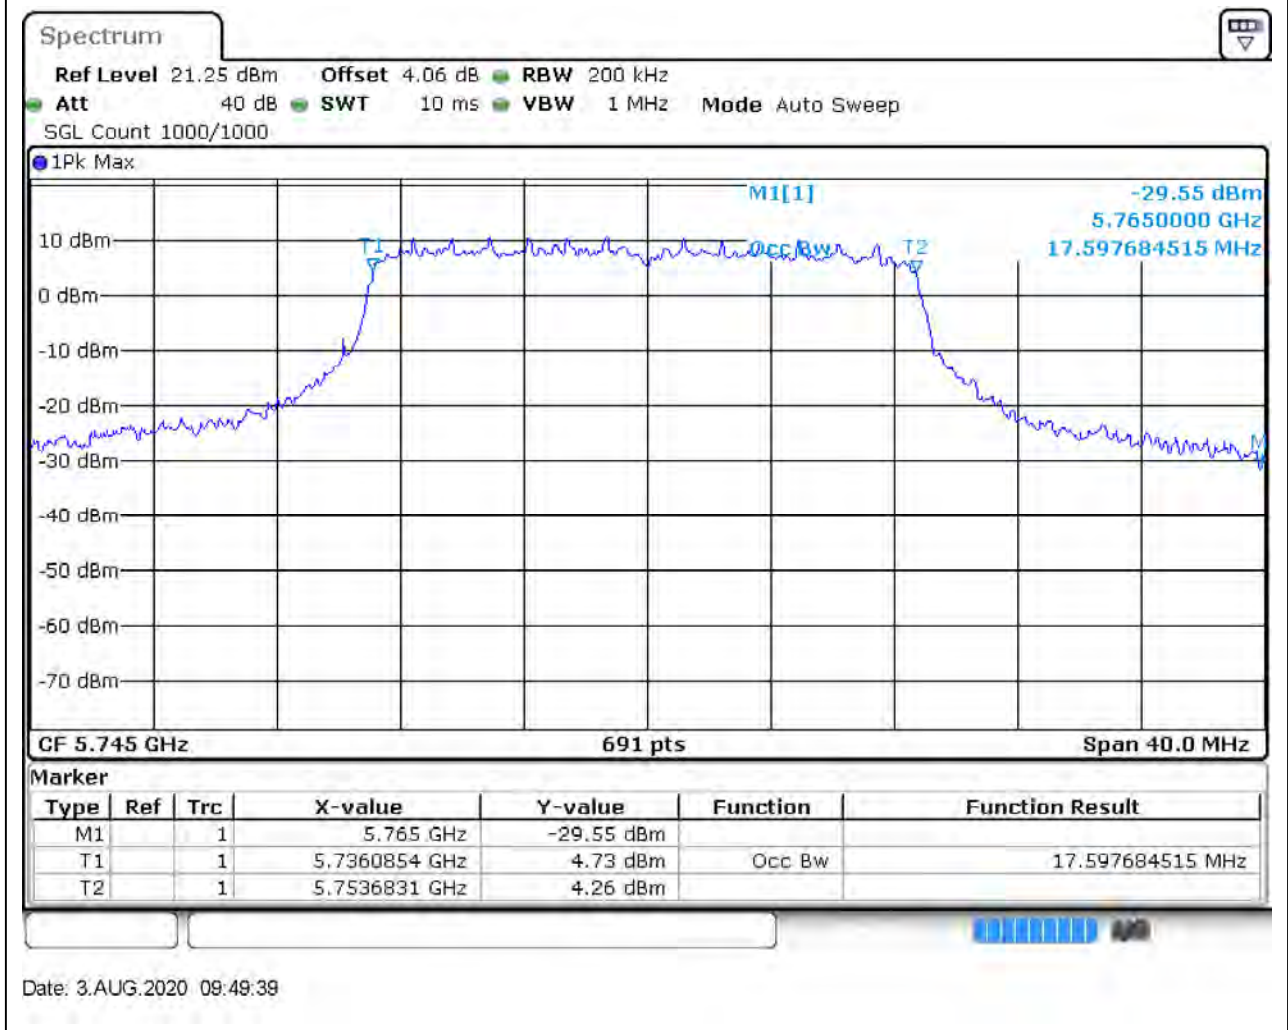

18. 802.11n_20M_U-NII-3_L

18.1. A.2.2-99% Bandwidth(NTNV)

Center Frequency (MHz)	OBW Power (%)	RBW (MHz)	Detector	Limit (MHz)	OBW (MHz)	Verdict
5745	99	0.2	Peak	0	17.597685	Unknown