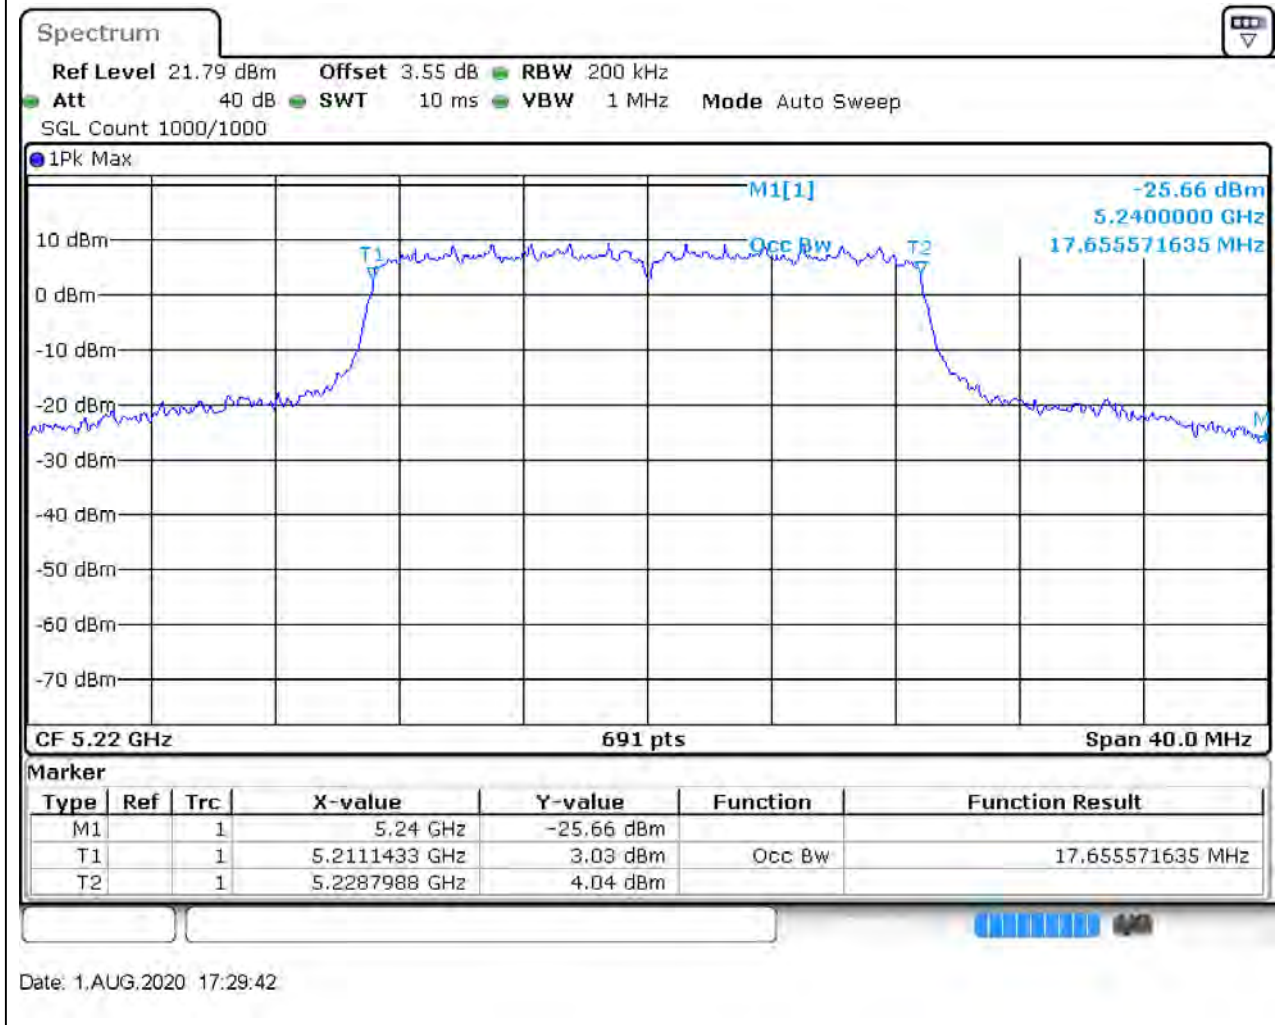

5. 802.11n_20M_U-NII-1_M

5.1. A.2.2-99% Bandwidth(NTNV)

Center Frequency (MHz)	OBW Power (%)	RBW (MHz)	Detector	Limit (MHz)	OBW (MHz)	Verdict
5220	99	0.2	Peak	0	17.655572	Unknown