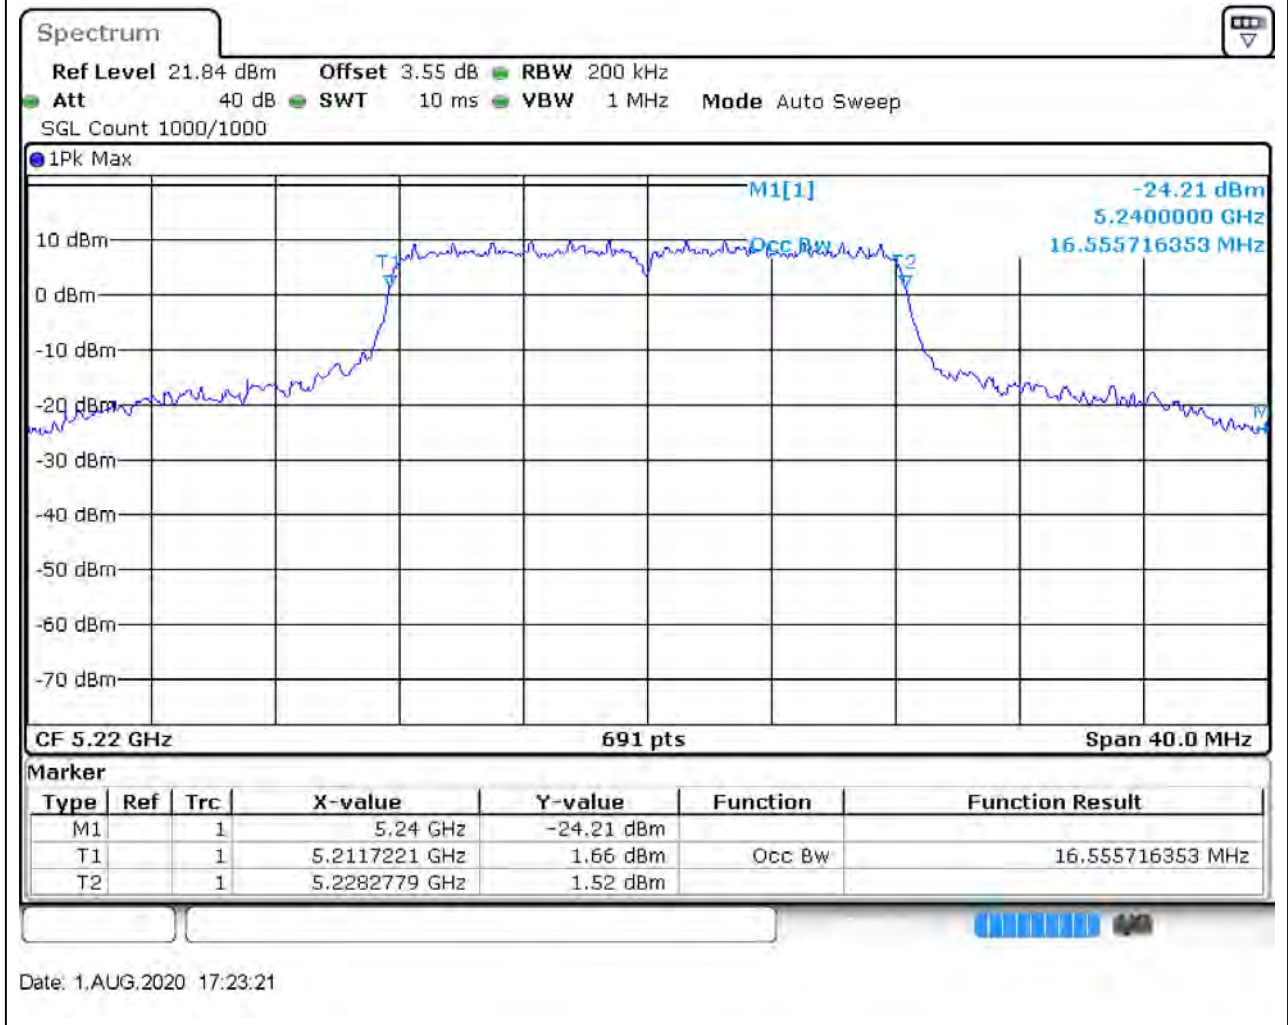

2. 802.11a_20M_U-NII-1_M

2.1. A.2.2-99% Bandwidth(NTNV)

Center Frequency (MHz)	OBW Power (%)	RBW (MHz)	Detector	Limit (MHz)	OBW (MHz)	Verdict
5220	99	0.2	Peak	0	16.555716	Unknown