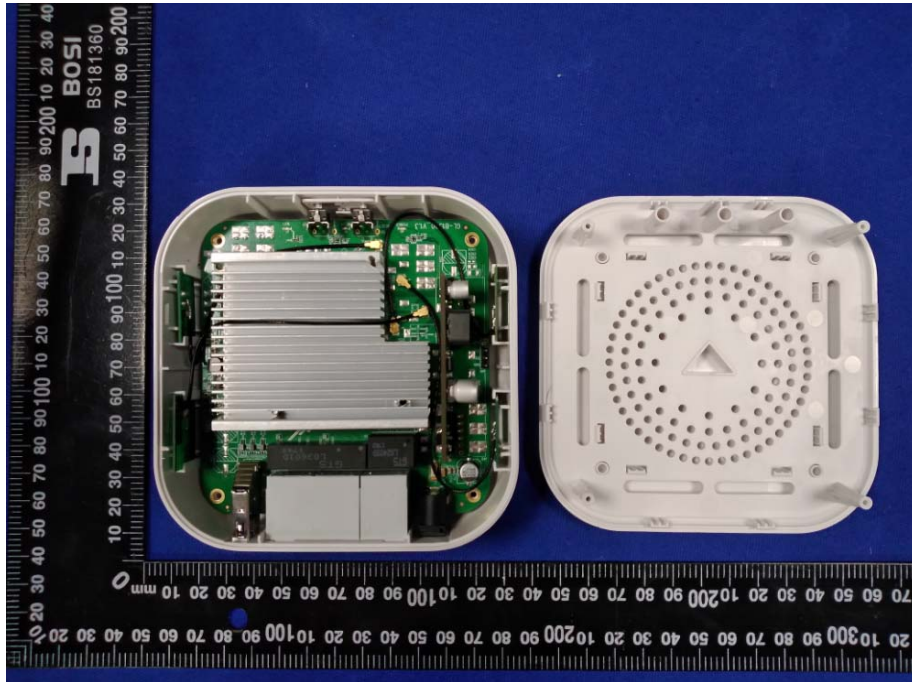

FCC ID: 2AFIW-B1300
Internal Photographs: GL-B1300

EUT - Open View

EUT - PCB View

EUT –PCB View

EUT –PCB View

EUT –PCB View

EUT –PCB View