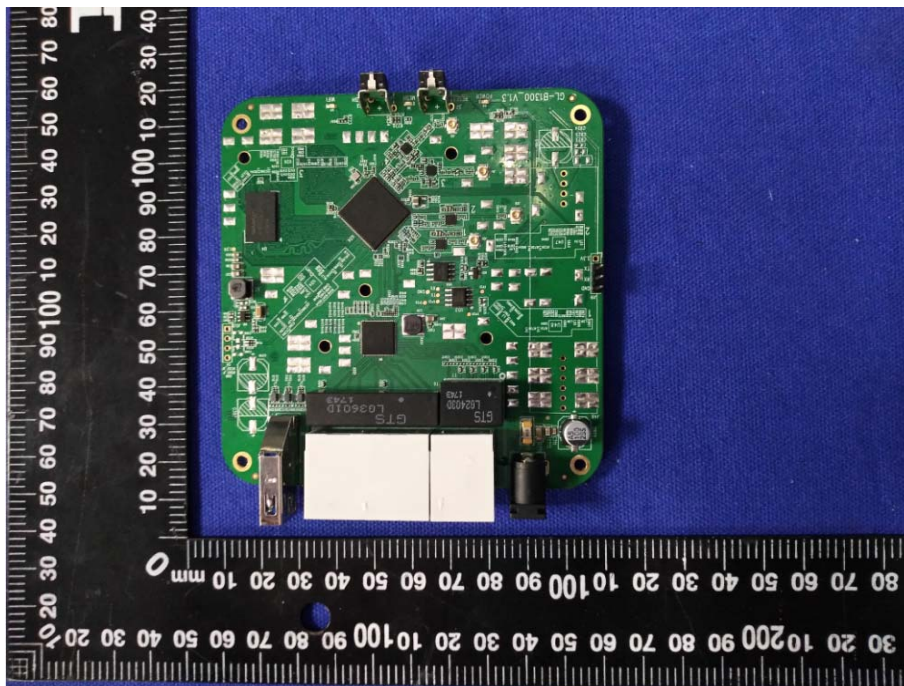

FCC ID: 2AFIW-B1300
Internal Photographs: GL-B1300

EUT - Open View

EUT - PCB View

EUT –PCB View

EUT –PCB View

EUT –PCB View

EUT –PCB View