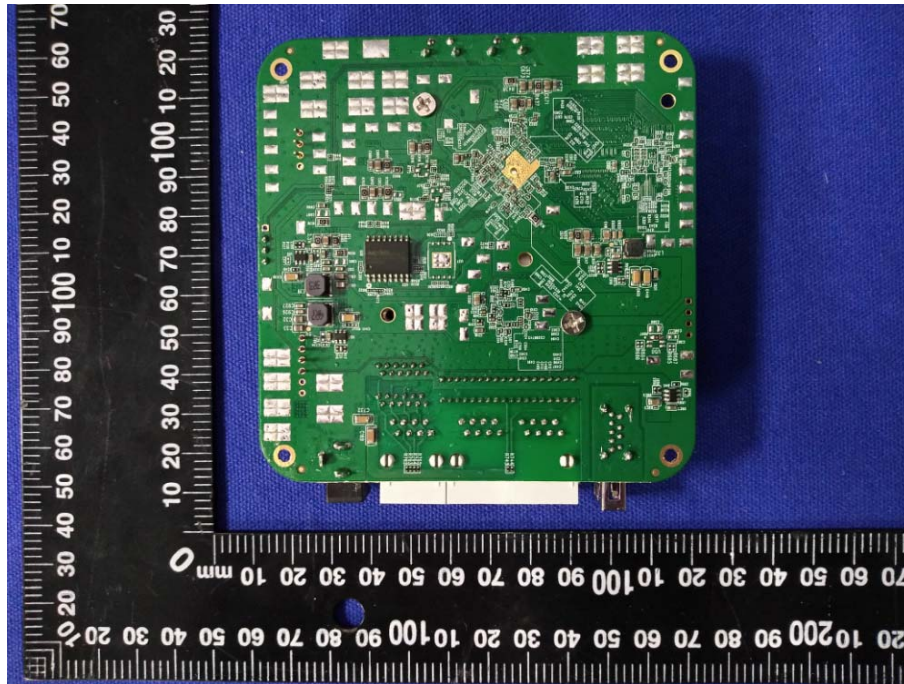

FCC ID: 2AFIW-B1300
Internal Photographs: GL-B1300

EUT - Open View

EUT - PCB View

EUT –PCB View

EUT –PCB View

EUT –PCB View

EUT –PCB View