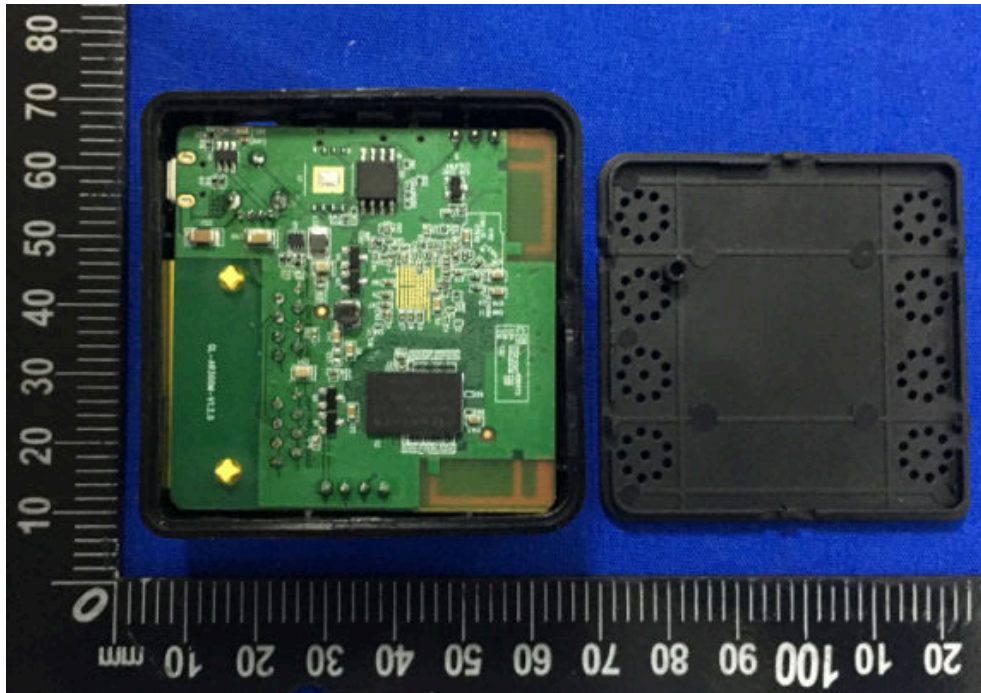

FCC ID: 2AFIW-AR300M

Internal Photographs

EUT - Open View

EUT - PCB View

EUT –PCB View

EUT –PCB View

EUT –PCB View

EUT – PCB View

EUT – PCB View

HONGCAI TESTING