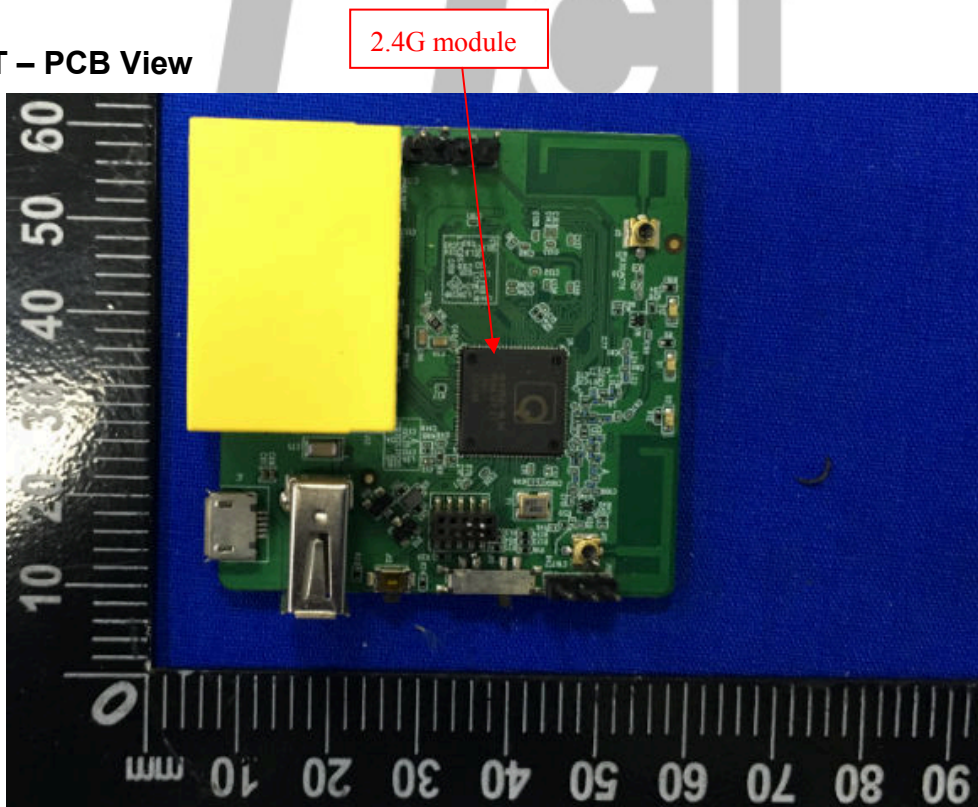

FCC ID: 2AFIW-AR300M

Internal Photographs

EUT - Open View

EUT - PCB View

EUT –PCB View

EUT –PCB View

EUT –PCB View

EUT – PCB View

EUT – PCB View

HONGCAI TESTING