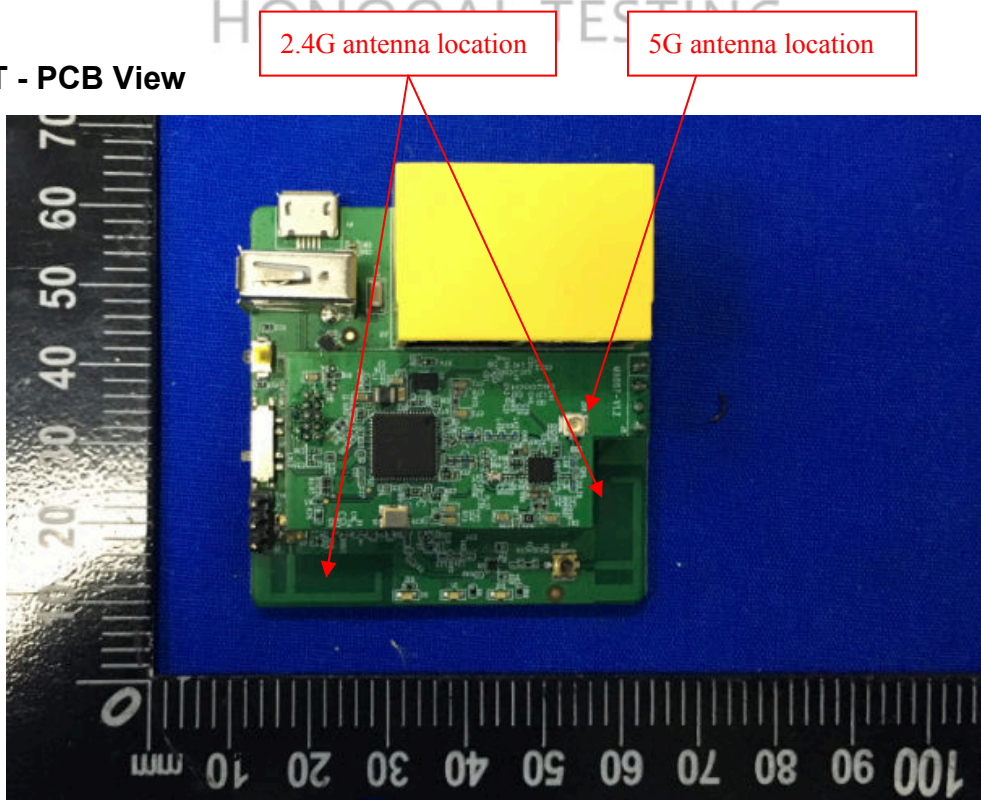

FCC ID: 2AFIW-AR300M

Internal Photographs

EUT - Open View

EUT - PCB View

EUT –PCB View

EUT –PCB View

EUT –PCB View

EUT – PCB View

EUT – PCB View

HONGCAI TESTING