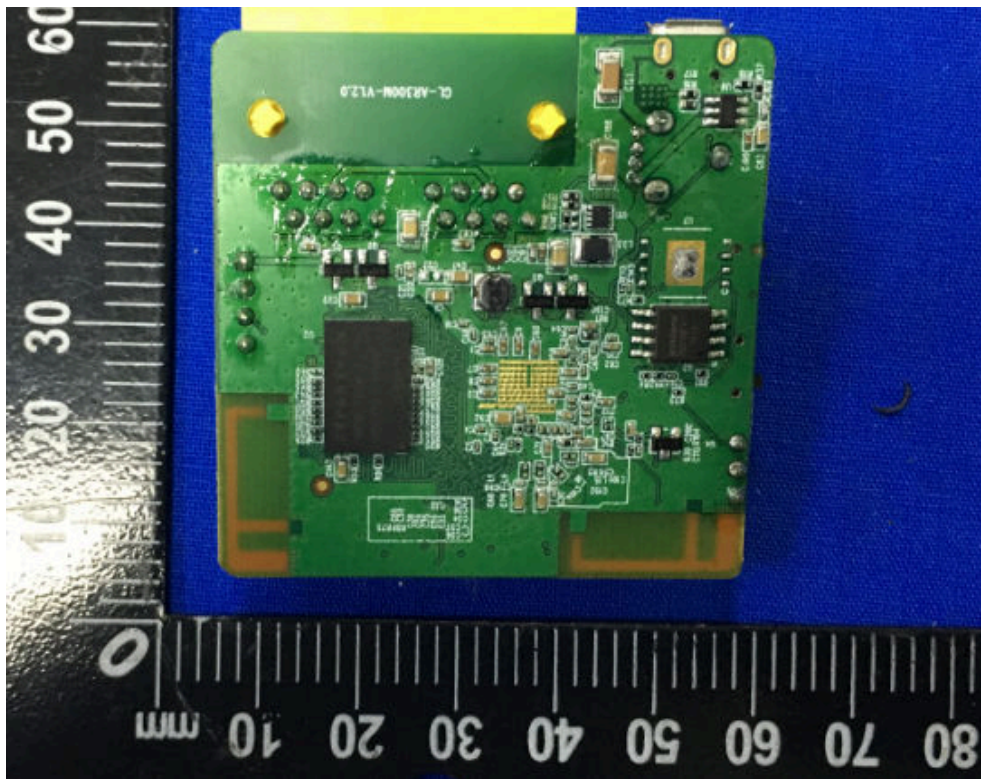

FCC ID: 2AFIW-AR300M

Internal Photographs

EUT - Open View

EUT - PCB View

EUT –PCB View

EUT –PCB View

EUT –PCB View

EUT – PCB View

EUT – PCB View

HONGCAI TESTING