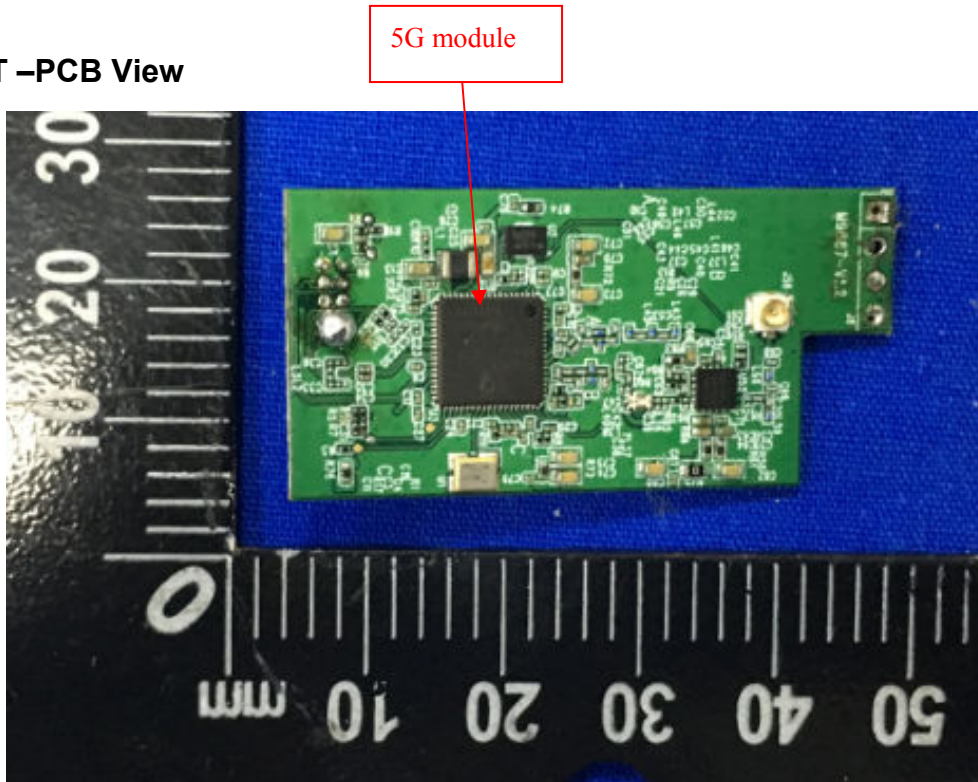

FCC ID: 2AFIW-AR300M

Internal Photographs

EUT - Open View

EUT - PCB View

EUT –PCB View

EUT –PCB View

EUT –PCB View

EUT – PCB View

EUT – PCB View

HONGCAI TESTING