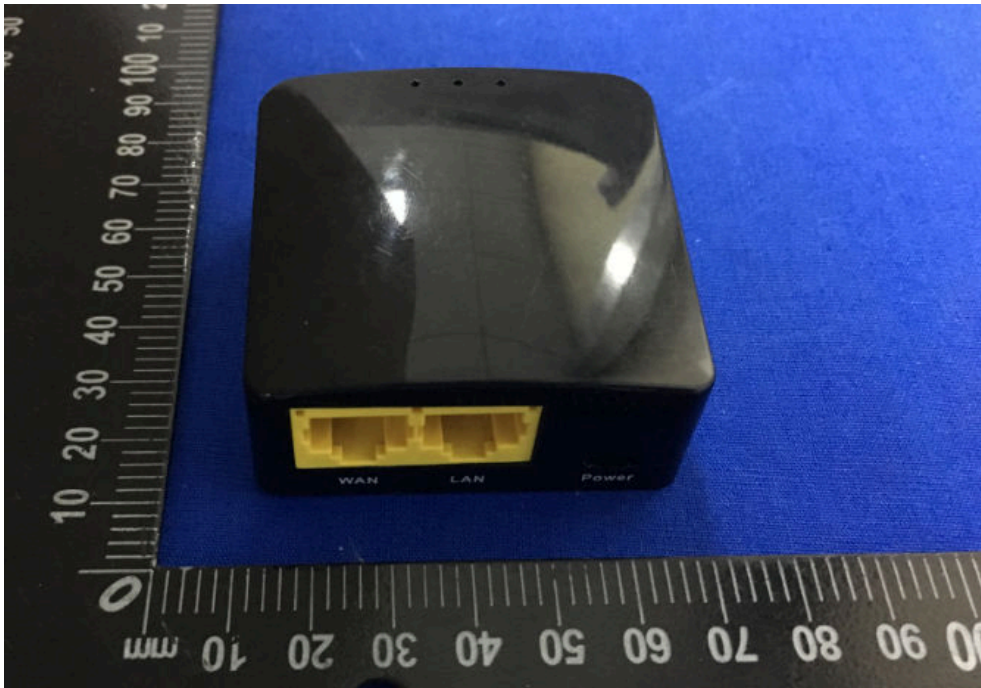

FCC ID: 2AFIW-AR300M

External Photographs

EUT –Front View

EUT – Rear View

HONGCAI TESTING

EUT – Port View

EUT – Port View