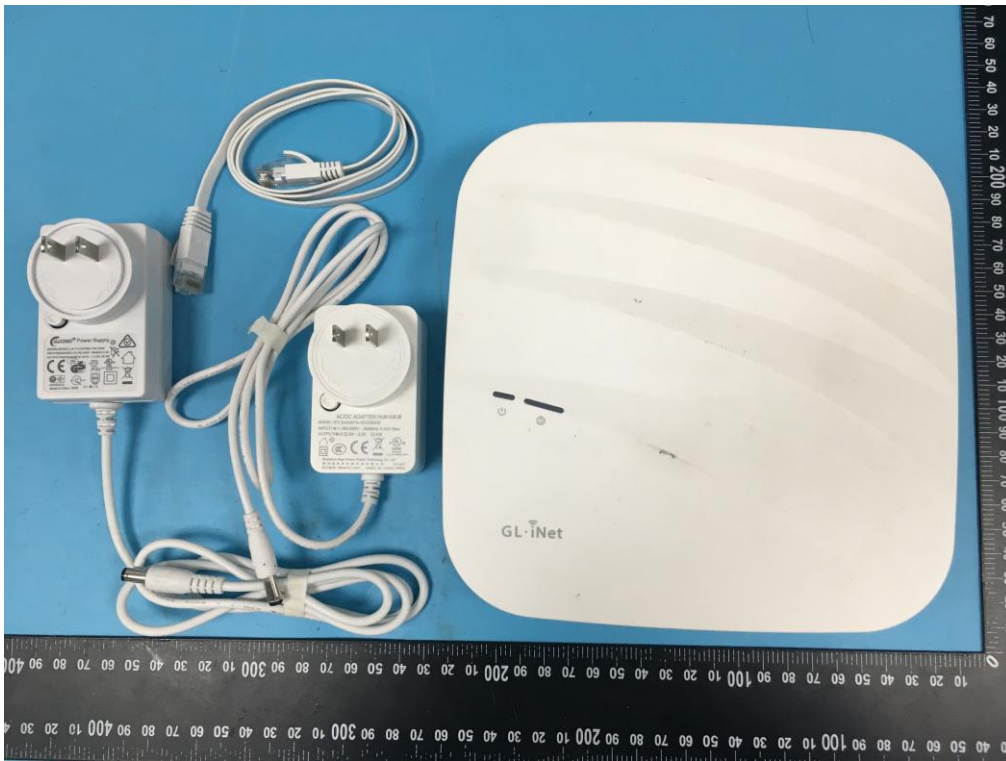

## EXHIBIT B - EUT EXTERNAL PHOTOGRAPHS

Adapter 1(ICP30A-120-2000)

Adapter 2(KA2401A-1202000DE)

RJ45 Cable