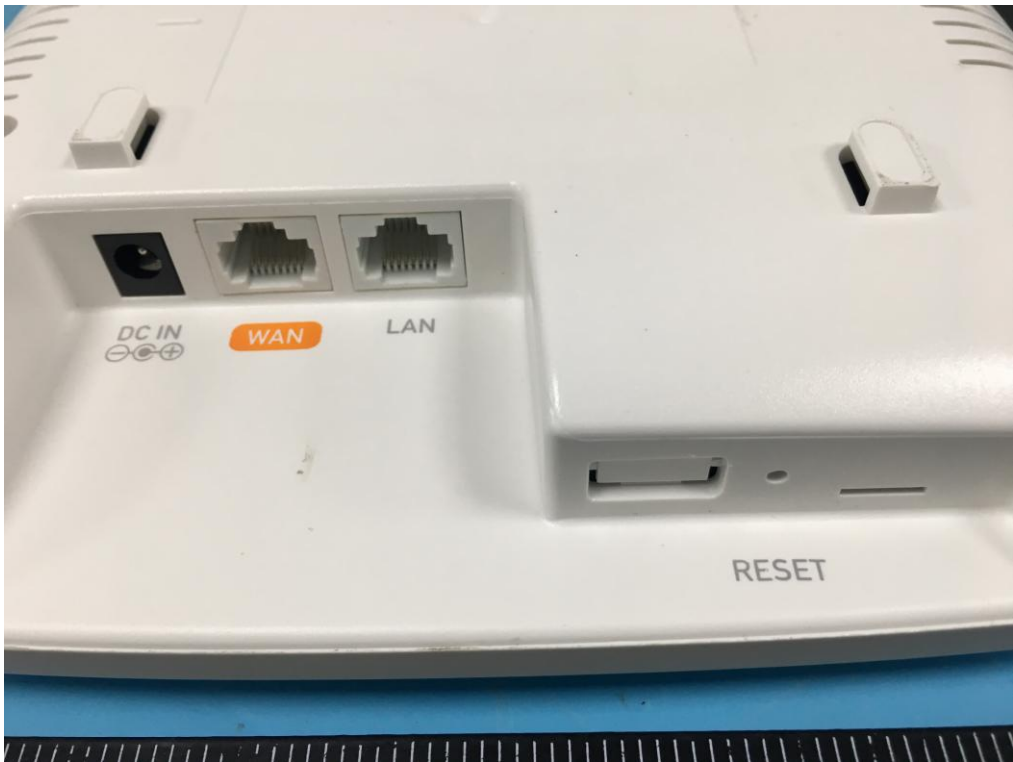

## EXHIBIT B - EUT EXTERNAL PHOTOGRAPHS

Adapter 1(ICP30A-120-2000)

Adapter 2(KA2401A-1202000DE)

RJ45 Cable