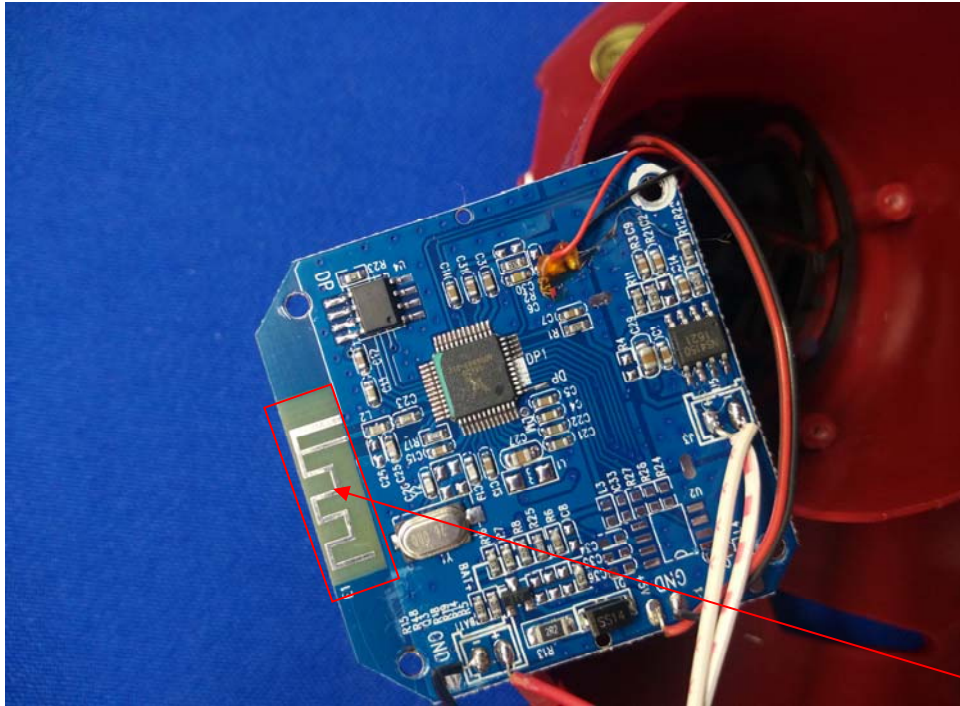

Model: SM-37534

Internal Photos

BT Antenna