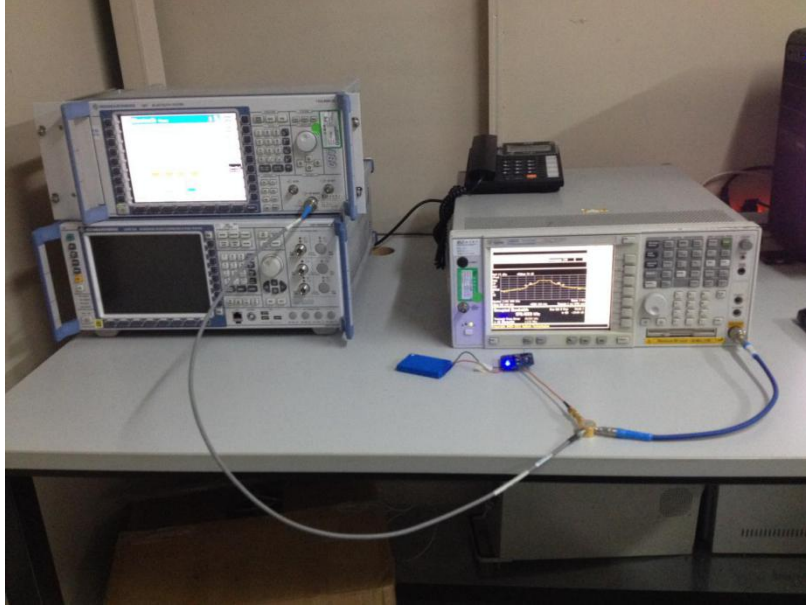

ANNEX B TEST SETUP PHOTOS

B.1 RF Conducted Test Photo

B.2 RF Radiated Test Photo

Below 30MHz

30MHz-1GHz

Above 1GHz