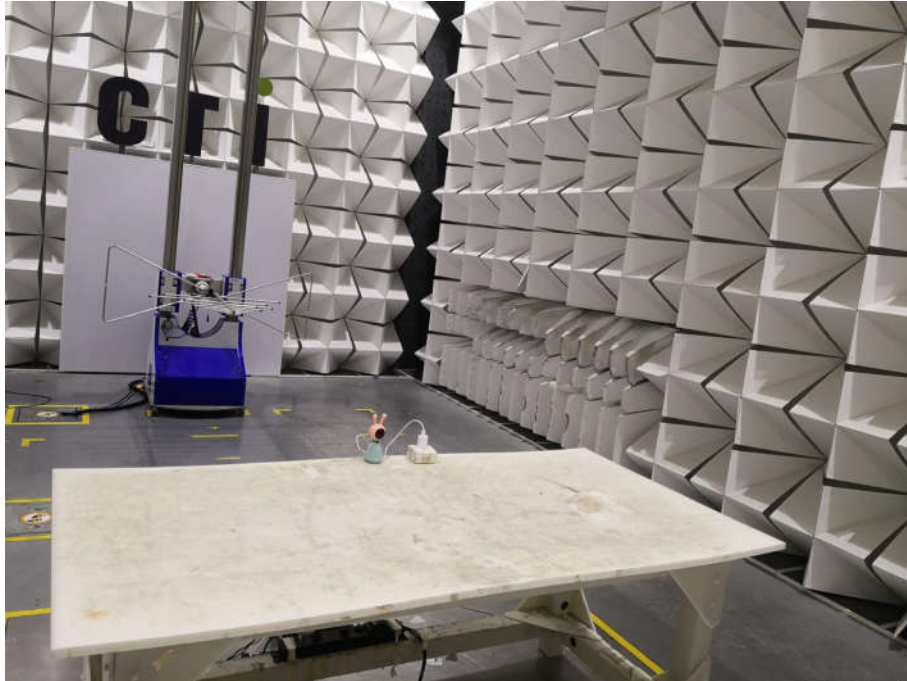

## PHOTOGRAPHS OF TEST SETUP

Test Model No.: YYS.5019

**Radiated spurious emission Test Setup-1(Below 1GHz)**

**Radiated spurious emission Test Setup-2(Above 1GHz)**

**Conducted Emissions Test Setup**