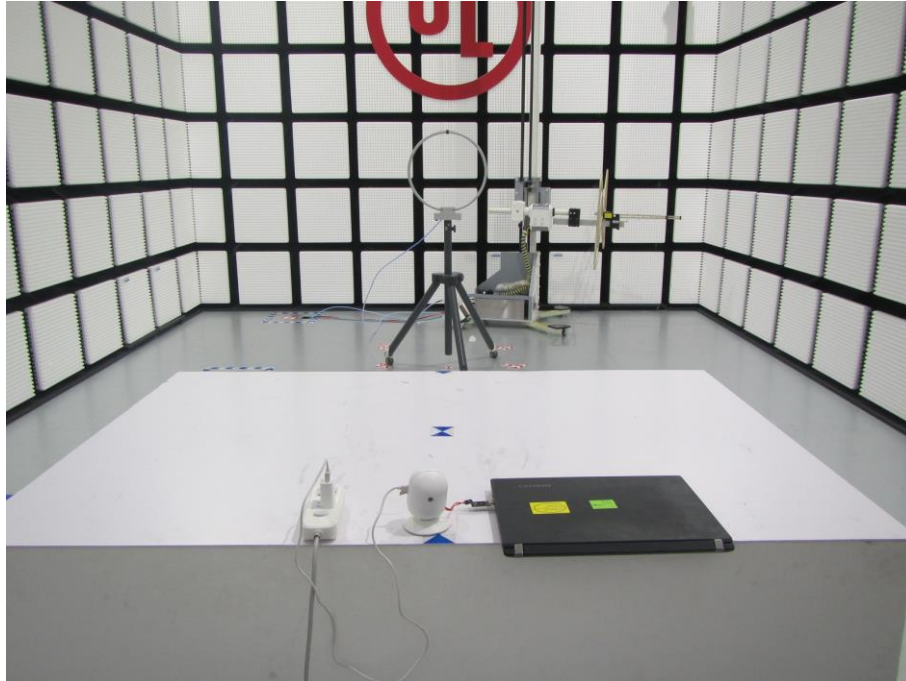

Appendix II

Setup Photographs

RADIATED RF MEASUREMENT SETUP (9KHz ~ 30 MHz)

RADIATED RF MEASUREMENT SETUP (30MHz ~ 1 GHz)

RADIATED RF MEASUREMENT SETUP (ABOVE 1 GHz)