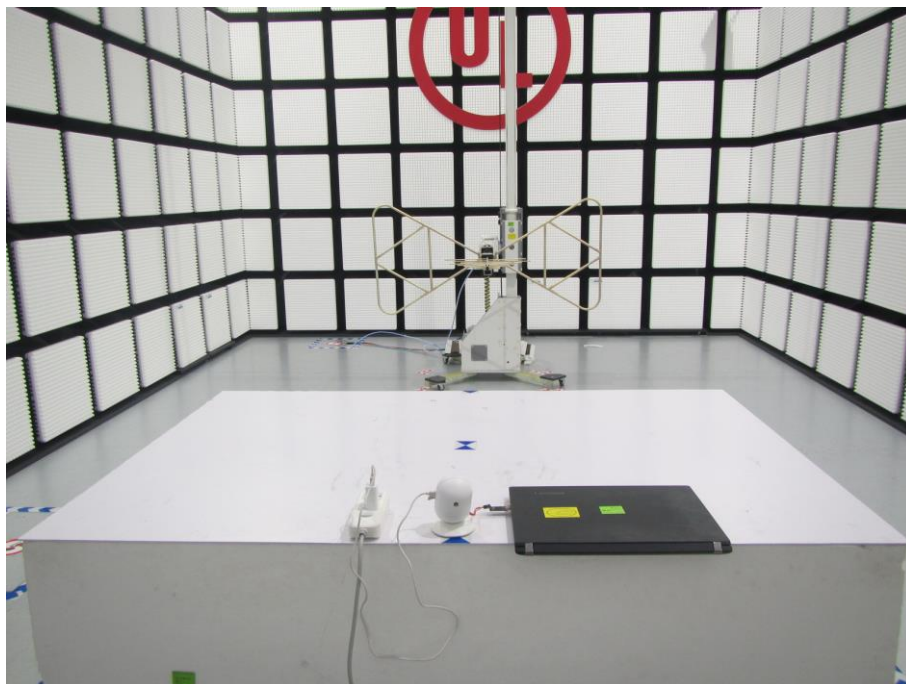

Appendix II

Setup Photographs

RADIATED RF MEASUREMENT SETUP (9KHz ~ 30 MHz)

RADIATED RF MEASUREMENT SETUP (30MHz ~ 1 GHz)

RADIATED RF MEASUREMENT SETUP (ABOVE 1 GHz)