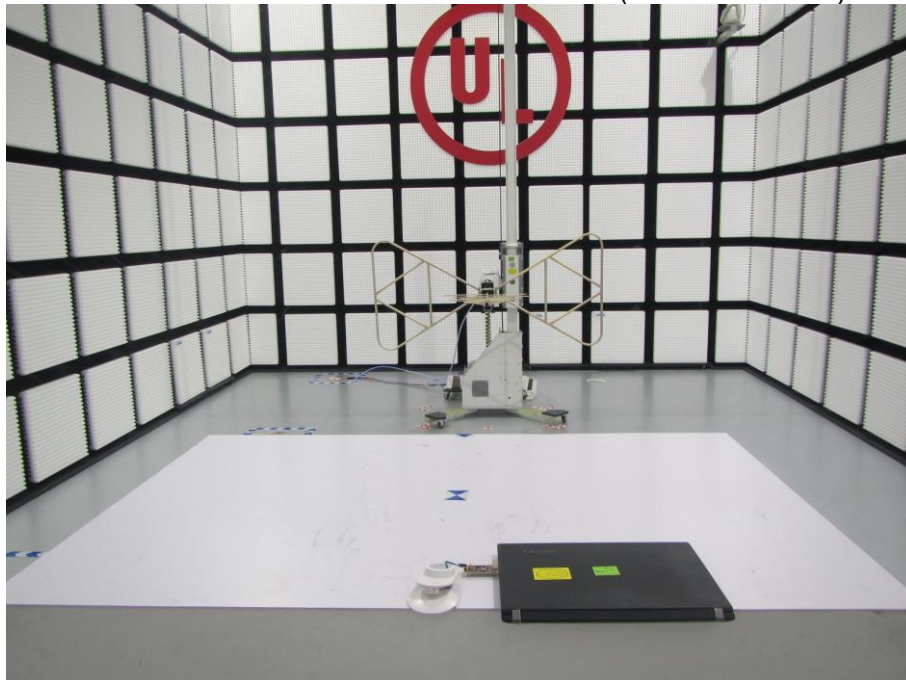

Appendix II

Setup Photographs

RADIATED RF MEASUREMENT SETUP (9KHz ~ 30 MHz)

RADIATED RF MEASUREMENT SETUP (30MHz ~ 1 GHz)

RADIATED RF MEASUREMENT SETUP (ABOVE 1 GHz)