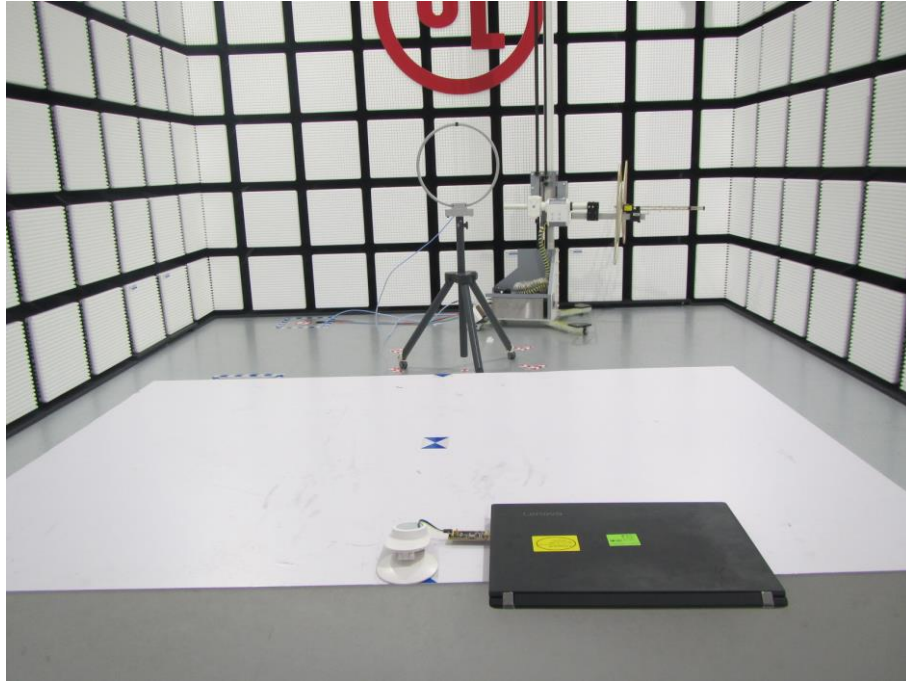

Appendix II

Setup Photographs

RADIATED RF MEASUREMENT SETUP (9KHz ~ 30 MHz)

RADIATED RF MEASUREMENT SETUP (30MHz ~ 1 GHz)

RADIATED RF MEASUREMENT SETUP (ABOVE 1 GHz)