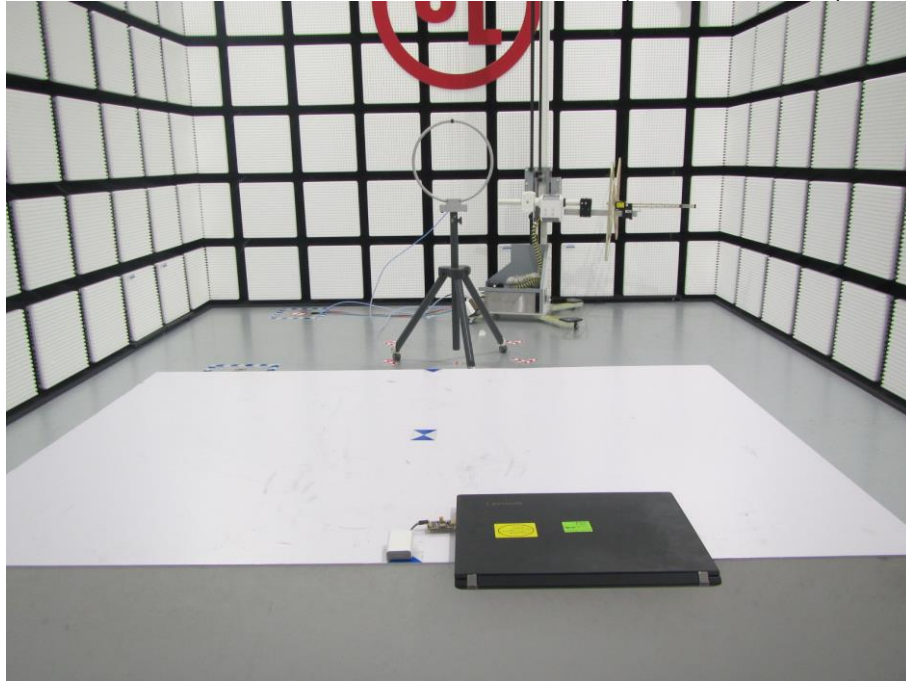

Appendix II

Setup Photographs

RADIATED RF MEASUREMENT SETUP (9KHz ~ 30 MHz)

RADIATED RF MEASUREMENT SETUP (30MHz ~ 1 GHz)

RADIATED RF MEASUREMENT SETUP (ABOVE 1 GHz)