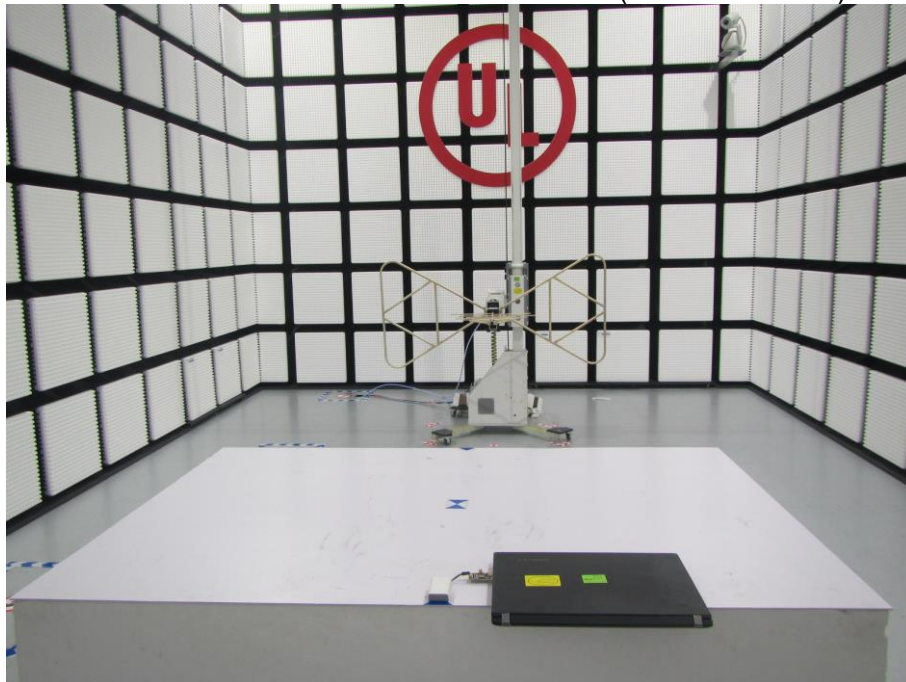

Appendix II

Setup Photographs

RADIATED RF MEASUREMENT SETUP (9KHz ~ 30 MHz)

RADIATED RF MEASUREMENT SETUP (30MHz ~ 1 GHz)

RADIATED RF MEASUREMENT SETUP (ABOVE 1 GHz)