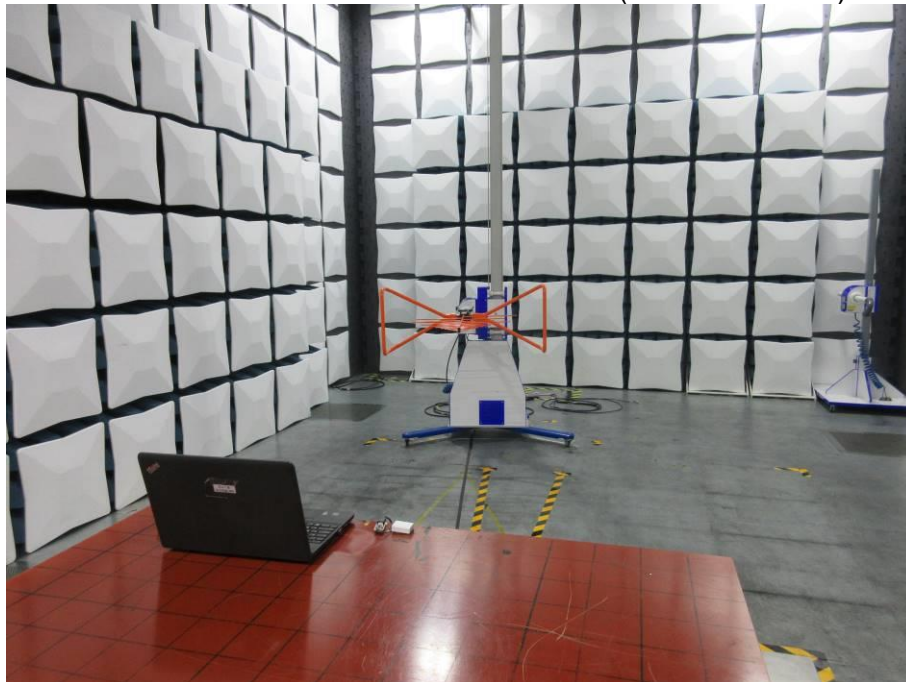

Appendix II

Setup Photographs

RADIATED RF MEASUREMENT SETUP (9KHz ~ 30 MHz)

RADIATED RF MEASUREMENT SETUP (30MHz ~ 1 GHz)

RADIATED RF MEASUREMENT SETUP (ABOVE 1 GHz- X axis)

RADIATED RF MEASUREMENT SETUP (ABOVE 1 GHz- Y axis)

RADIATED RF MEASUREMENT SETUP (ABOVE 1 GHz- Z axis)