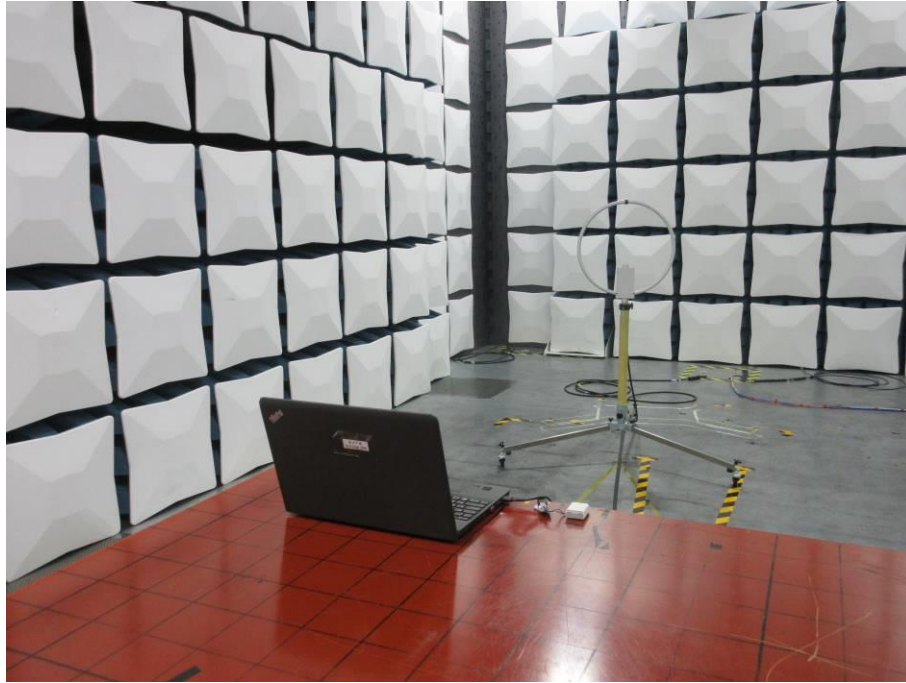

Appendix II

Setup Photographs

RADIATED RF MEASUREMENT SETUP (9KHz ~ 30 MHz)

RADIATED RF MEASUREMENT SETUP (30MHz ~ 1 GHz)

RADIATED RF MEASUREMENT SETUP (ABOVE 1 GHz- X axis)

RADIATED RF MEASUREMENT SETUP (ABOVE 1 GHz- Y axis)

RADIATED RF MEASUREMENT SETUP (ABOVE 1 GHz- Z axis)