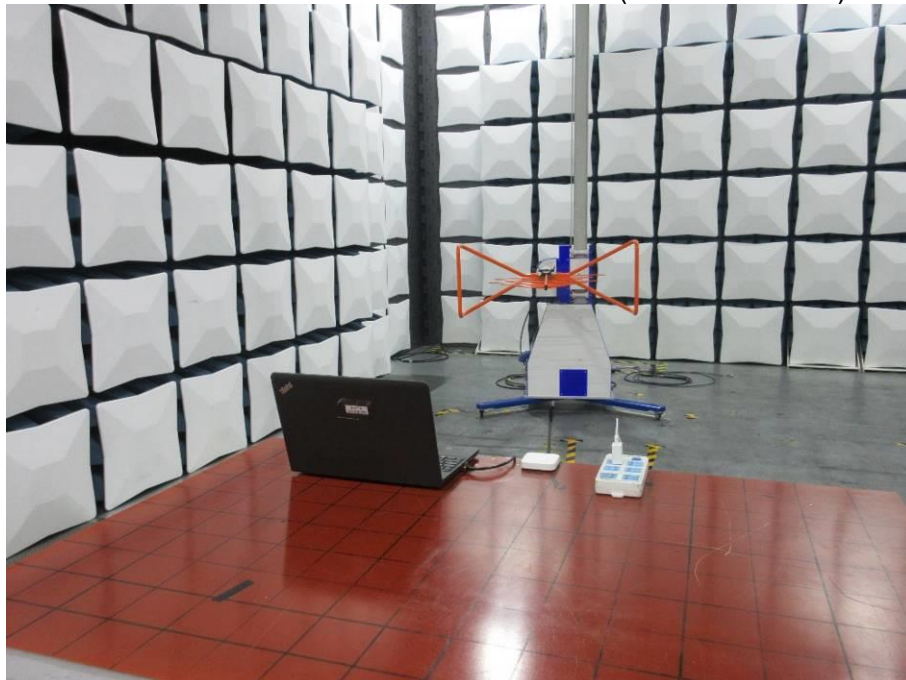

Appendix II

Setup Photographs

RADIATED RF MEASUREMENT SETUP (9KHz ~ 30 MHz)

RADIATED RF MEASUREMENT SETUP (30MHz ~ 1 GHz)

RADIATED RF MEASUREMENT SETUP (ABOVE 1 GHz- X axis)

RADIATED RF MEASUREMENT SETUP (ABOVE 1 GHz- Y axis)

RADIATED RF MEASUREMENT SETUP (ABOVE 1 GHz- Z axis)

POWERLINE CONDUCTED EMISSIONS MEASUREMENT SETUP