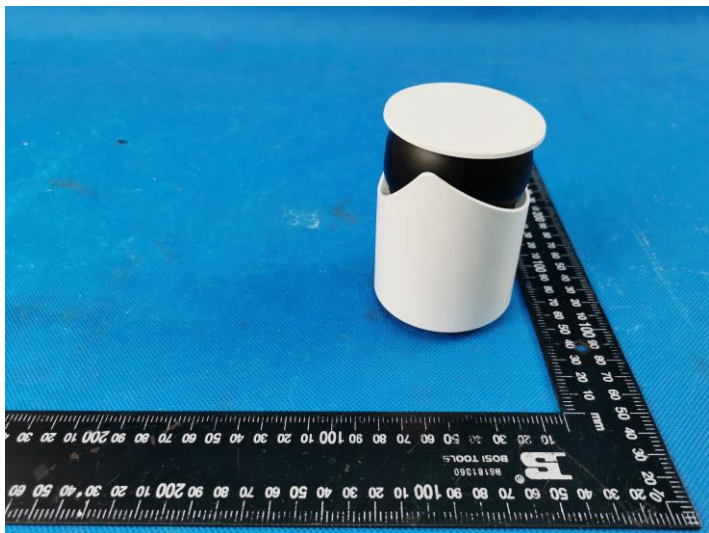

## 7. EXTERANAL AND INTERNAL PHOTOS

### External photos of EUT

**YI TRAVEL CHARGER**

Model: TPA-46B050100UU  
Input: 100-240V ~ 50/60Hz 0.2A  
Output: 5.0V = 1000mA

EFFICIENCY LEVEL: VI  
SHENZHEN TIANYIN ELECTRONICS CO., LTD.  
Made in China