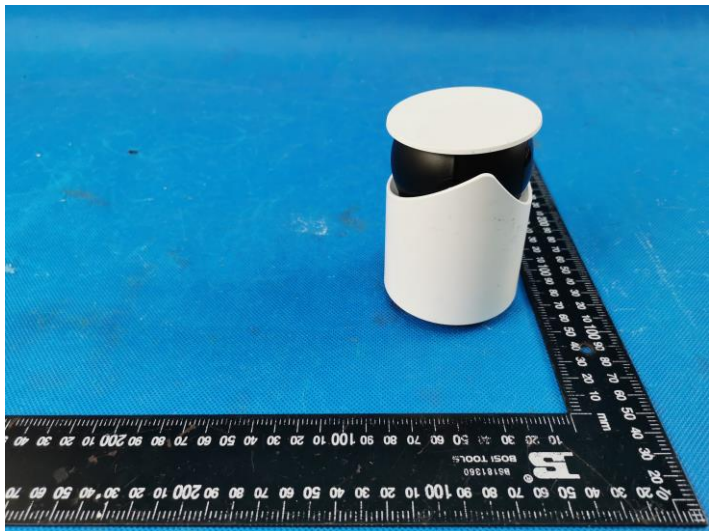

## 7. EXTERANAL AND INTERNAL PHOTOS

### External photos of EUT

**YI TRAVEL CHARGER**

Model: TPA-46B050100UU  
Input: 100-240V ~ 50/60Hz 0.2A  
Output: 5.0V = 1000mA

EFFICIENCY LEVEL: VI  
SHENZHEN TIANYIN ELECTRONICS CO., LTD.  
Made in China