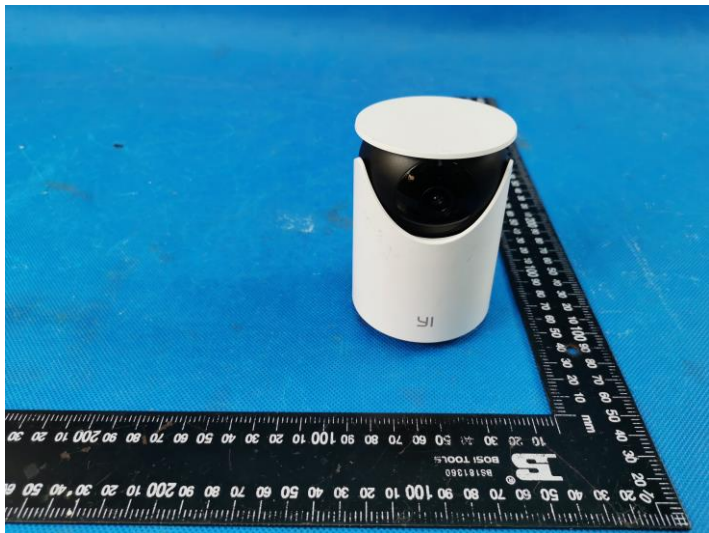

## 7. EXTERANAL AND INTERNAL PHOTOS

### External photos of EUT

**YI TRAVEL CHARGER**

Model: TPA-46B050100UU  
Input: 100-240V ~ 50/60Hz 0.2A  
Output: 5.0V = 1000mA

EFFICIENCY LEVEL: VI  
SHENZHEN TIANYIN ELECTRONICS CO., LTD.  
Made in China