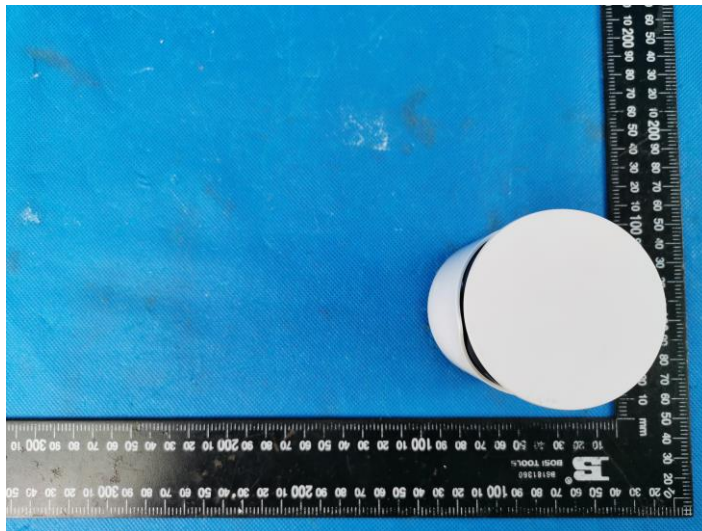

## 7. EXTERANAL AND INTERNAL PHOTOS

### External photos of EUT

**YI TRAVEL CHARGER**

Model: TPA-46B050100UU  
Input: 100-240V ~ 50/60Hz 0.2A  
Output: 5.0V = 1000mA

EFFICIENCY LEVEL: VI  
SHENZHEN TIANYIN ELECTRONICS CO., LTD.  
Made in China