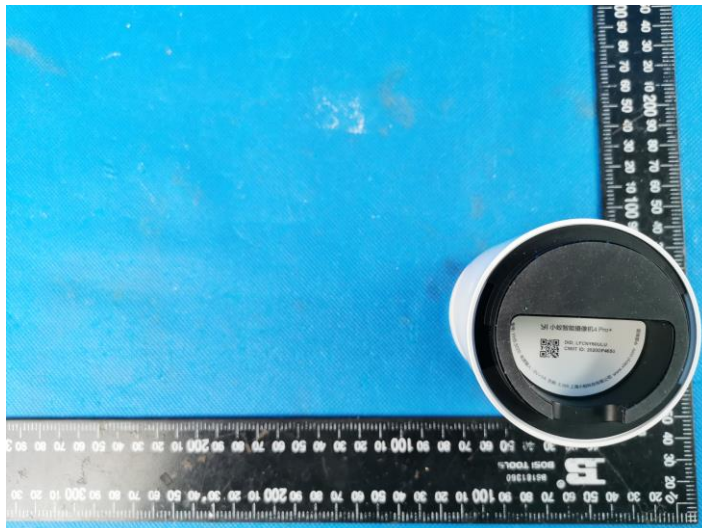

## 7. EXTERANAL AND INTERNAL PHOTOS

### External photos of EUT

**YI TRAVEL CHARGER**

Model: TPA-46B050100UU  
Input: 100-240V ~ 50/60Hz 0.2A  
Output: 5.0V = 1000mA

EFFICIENCY LEVEL: VI  
SHENZHEN TIANYIN ELECTRONICS CO., LTD.  
Made in China