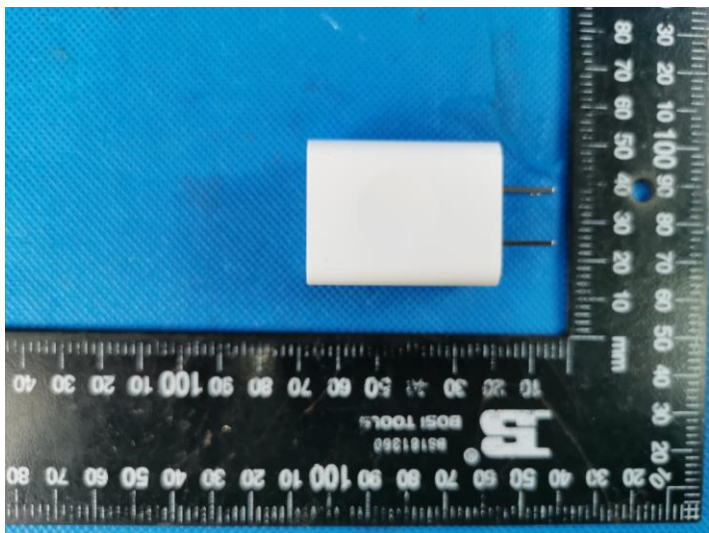

## 7. EXTERANAL AND INTERNAL PHOTOS

### External photos of EUT

**YI TRAVEL CHARGER**

Model: TPA-46B050100UU  
Input: 100-240V ~ 50/60Hz 0.2A  
Output: 5.0V = 1000mA

EFFICIENCY LEVEL: VI  
SHENZHEN TIANYIN ELECTRONICS CO., LTD.  
Made in China