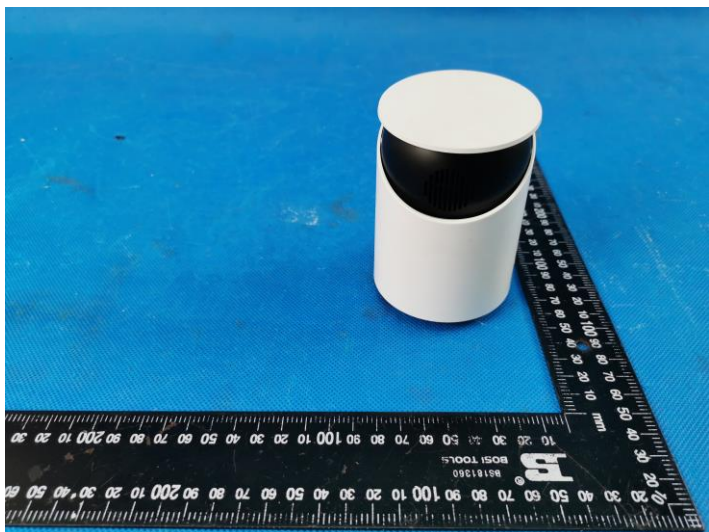

## 7. EXTERANAL AND INTERNAL PHOTOS

### External photos of EUT

**YI TRAVEL CHARGER**

Model: TPA-46B050100UU  
Input: 100-240V ~ 50/60Hz 0.2A  
Output: 5.0V = 1000mA

EFFICIENCY LEVEL: VI  
SHENZHEN TIANYIN ELECTRONICS CO., LTD.  
Made in China