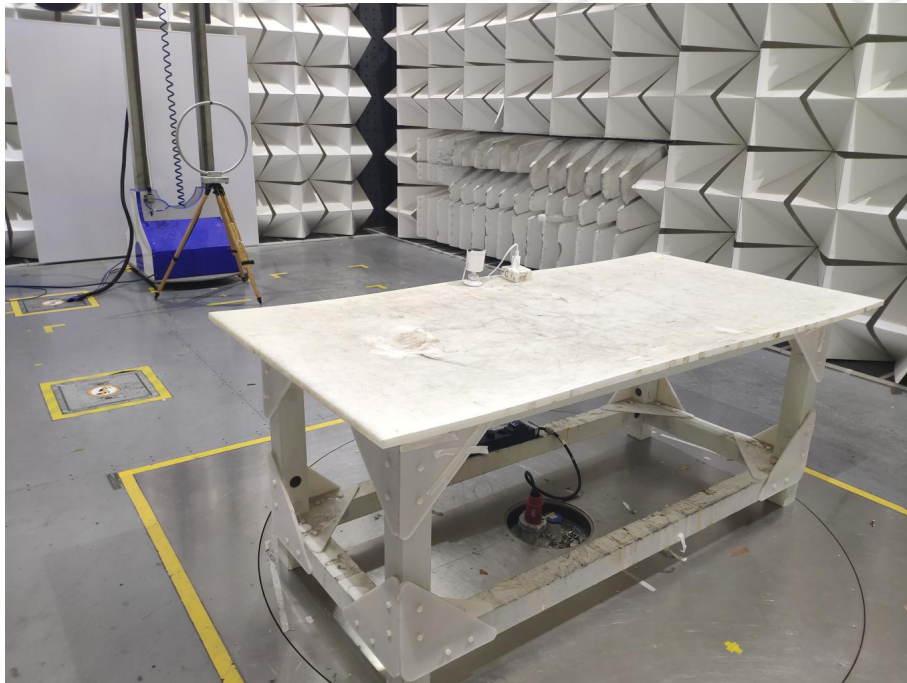

## PHOTOGRAPHS OF TEST SETUP

Test Model No.: YHS.3119

**Radiated spurious emission Test Setup-1(Below 30MHz)**

**Radiated spurious emission Test Setup-2(Below 1GHz)**

**Radiated spurious emission Test Setup-3(Above 1GHz)**

**Conducted Emissions Test Setup**