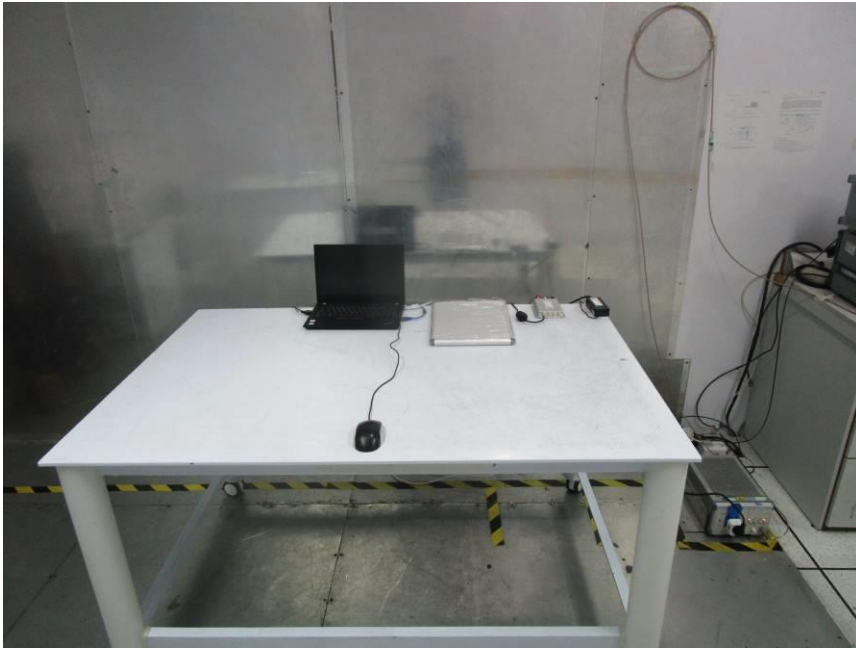

# Test Setup photo

## 1.1 Conducted Emissions at AC Power Line (150kHz-30MHz) Test Setup

## 1.2 RF Conducted Test Setup

### 1.3 Emission Mask & Radiated Emissions(9kHz-30MHz) Test Setup