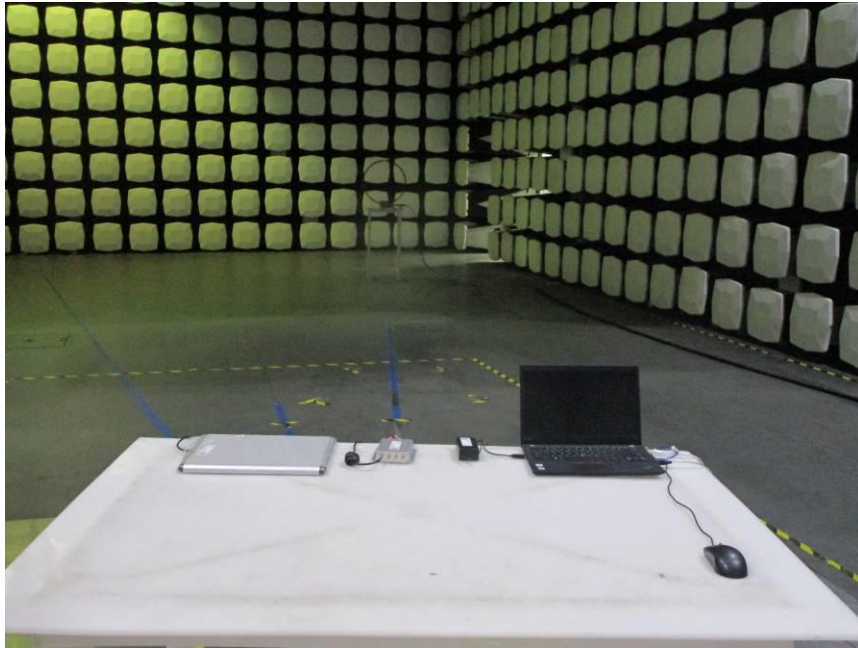

1.3 Emission Mask & Radiated Emissions(9kHz-30MHz) Test Setup