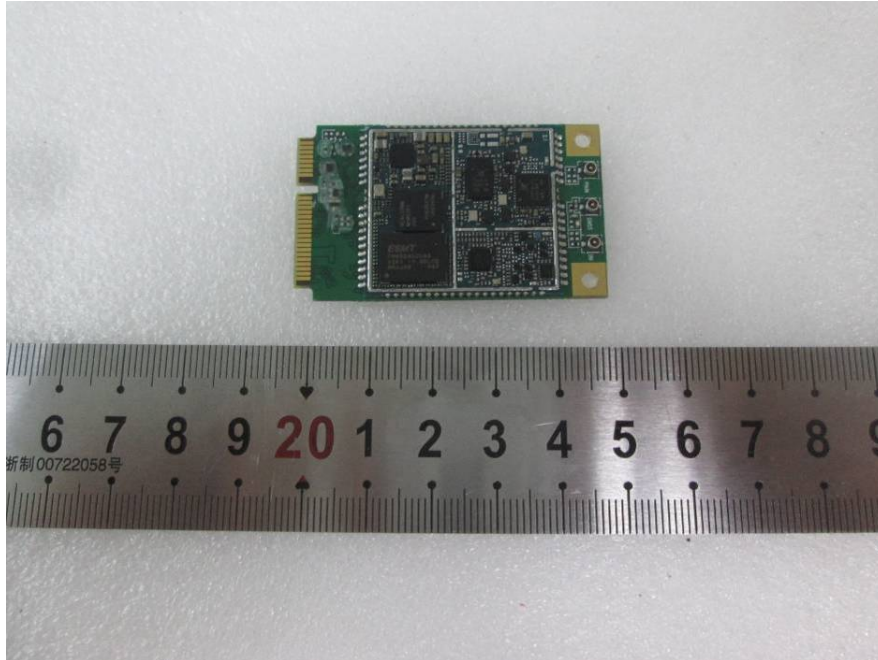

## EXHIBIT C - EUT INTERNAL PHOTOGRAPHS

---

EUT – Cover off View 1

EUT – Cover off View 2

**EUT – Cover off View 3**

**EUT – Main Board Front View**

**EUT –Main Board Rear View**

**EUT – LTE Mode TopView**

**EUT -LTE Mode Top Shielding off View**

**EUT -LTE Mode Bottom View**

**EUT –LTE Mode Bottom Shielding off View**

**EUT – WIFI Module View**

**EUT – GPS Module View**

**EUT – IC Chip View**

**EUT – LoRa Mode Top View**

**EUT –LoRa Mode Bottom View**

**EUT – GPS Antenna View**

**EUT –WCDMA&LTE Antenna View**

**EUT – WIFI Antenna View**

**EUT – LoRa(SRD) Antenna View**