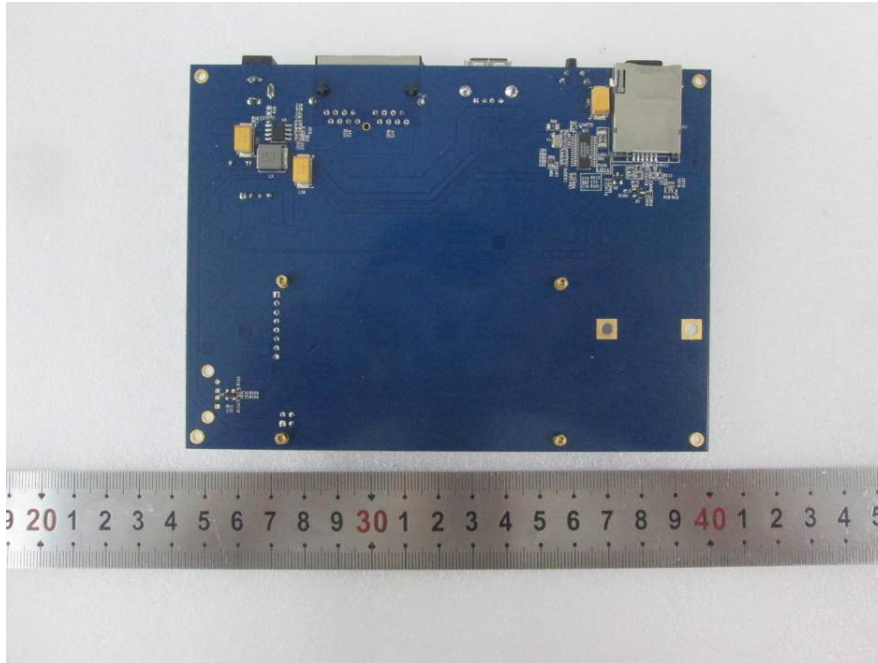

## EXHIBIT C - EUT INTERNAL PHOTOGRAPHS

---

EUT – Cover off View 1

EUT – Cover off View 2

**EUT – Cover off View 3**

**EUT – Main Board Front View**

**EUT –Main Board Rear View**

**EUT – LTE Mode TopView**

**EUT -LTE Mode Top Shielding off View**

**EUT -LTE Mode Bottom View**

**EUT –LTE Mode Bottom Shielding off View**

**EUT – WIFI Module View**

**EUT – GPS Module View**

**EUT – IC Chip View**

**EUT – LoRa Mode Top View**

**EUT –LoRa Mode Bottom View**

**EUT – GPS Antenna View**

**EUT –WCDMA&LTE Antenna View**

**EUT – WIFI Antenna View**

**EUT – LoRa(SRD) Antenna View**