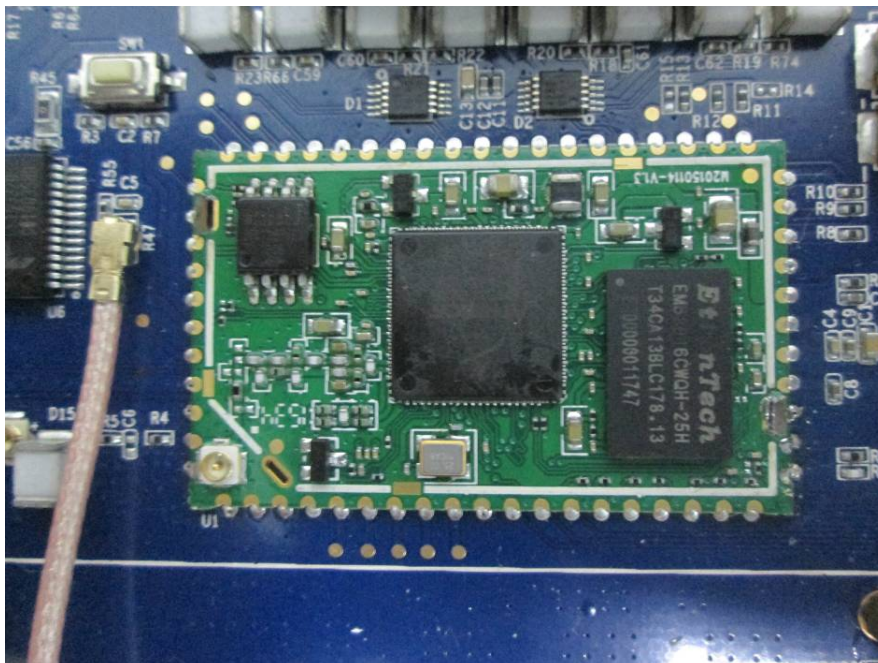

## EXHIBIT C - EUT INTERNAL PHOTOGRAPHS

---

EUT – Cover off View 1

EUT – Cover off View 2

**EUT – Cover off View 3**

**EUT – Main Board Front View**

**EUT –Main Board Rear View**

**EUT – LTE Mode TopView**

**EUT -LTE Mode Top Shielding off View**

**EUT -LTE Mode Bottom View**

**EUT –LTE Mode Bottom Shielding off View**

**EUT – WIFI Module View**

**EUT – GPS Module View**

**EUT – IC Chip View**

**EUT – LoRa Mode Top View**

**EUT –LoRa Mode Bottom View**

**EUT – GPS Antenna View**

**EUT –WCDMA&LTE Antenna View**

**EUT – WIFI Antenna View**

**EUT – LoRa(SRD) Antenna View**