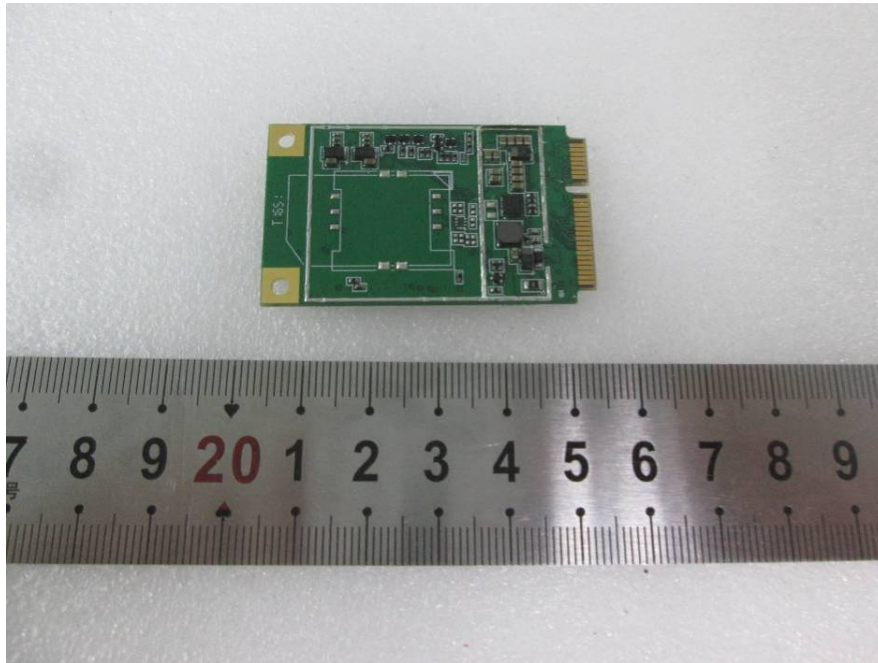

## EXHIBIT C - EUT INTERNAL PHOTOGRAPHS

---

EUT – Cover off View 1

EUT – Cover off View 2

**EUT – Cover off View 3**

**EUT – Main Board Front View**

**EUT –Main Board Rear View**

**EUT – LTE Mode TopView**

**EUT -LTE Mode Top Shielding off View**

**EUT -LTE Mode Bottom View**

**EUT –LTE Mode Bottom Shielding off View**

**EUT – WIFI Module View**

**EUT – GPS Module View**

**EUT – IC Chip View**

**EUT – LoRa Mode Top View**

**EUT –LoRa Mode Bottom View**

**EUT – GPS Antenna View**

**EUT –WCDMA&LTE Antenna View**

**EUT – WIFI Antenna View**

**EUT – LoRa(SRD) Antenna View**