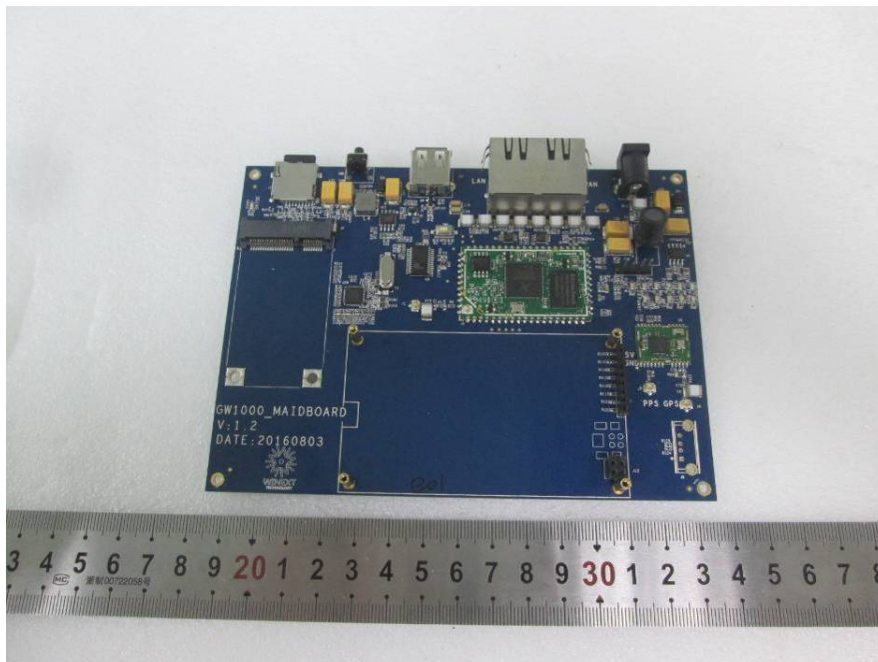

## EXHIBIT C - EUT INTERNAL PHOTOGRAPHS

---

EUT – Cover off View 1

EUT – Cover off View 2

**EUT – Cover off View 3**

**EUT – Main Board Front View**

**EUT –Main Board Rear View**

**EUT – LTE Mode TopView**

**EUT -LTE Mode Top Shielding off View**

**EUT -LTE Mode Bottom View**

**EUT –LTE Mode Bottom Shielding off View**

**EUT – WIFI Module View**

**EUT – GPS Module View**

**EUT – IC Chip View**

**EUT – LoRa Mode Top View**

**EUT –LoRa Mode Bottom View**

**EUT – GPS Antenna View**

**EUT –WCDMA&LTE Antenna View**

**EUT – WIFI Antenna View**

**EUT – LoRa(SRD) Antenna View**