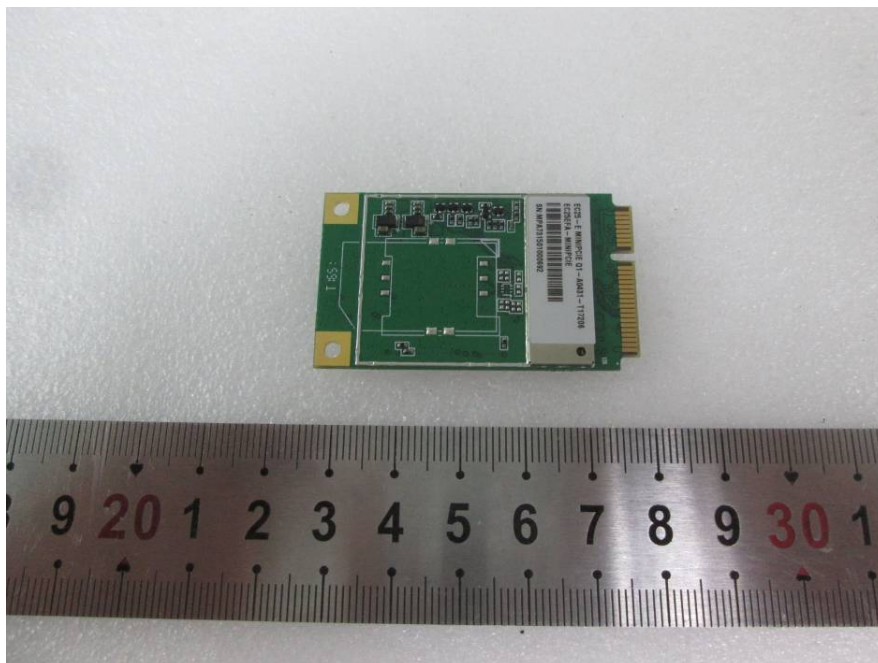

## EXHIBIT C - EUT INTERNAL PHOTOGRAPHS

---

EUT – Cover off View 1

EUT – Cover off View 2

**EUT – Cover off View 3**

**EUT – Main Board Front View**

**EUT –Main Board Rear View**

**EUT – LTE Mode TopView**

**EUT -LTE Mode Top Shielding off View**

**EUT -LTE Mode Bottom View**

**EUT –LTE Mode Bottom Shielding off View**

**EUT – WIFI Module View**

**EUT – GPS Module View**

**EUT – IC Chip View**

**EUT – LoRa Mode Top View**

**EUT –LoRa Mode Bottom View**

**EUT – GPS Antenna View**

**EUT –WCDMA&LTE Antenna View**

**EUT – WIFI Antenna View**

**EUT – LoRa(SRD) Antenna View**