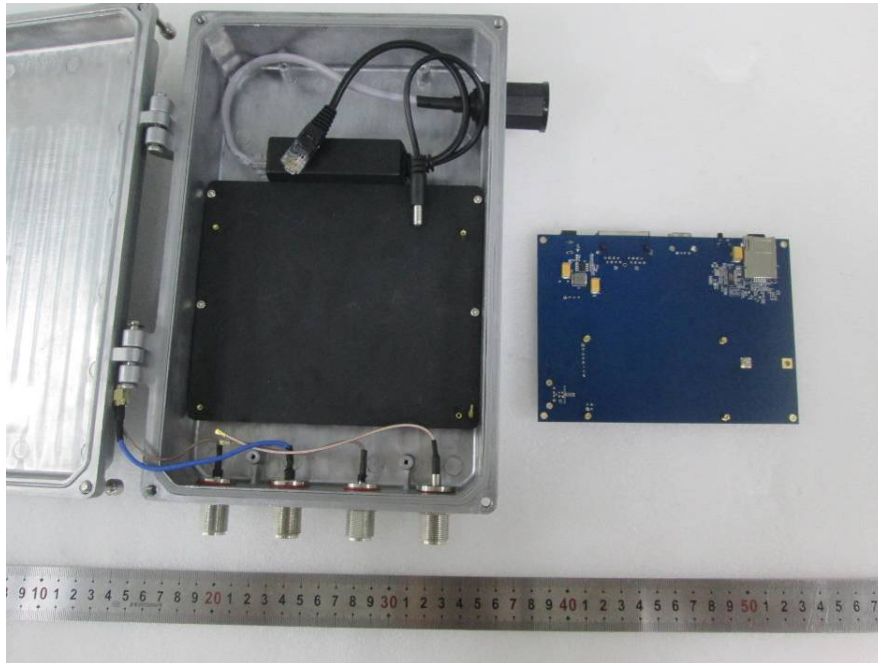

## EXHIBIT C - EUT INTERNAL PHOTOGRAPHS

---

EUT – Cover off View 1

EUT – Cover off View 2

**EUT – Cover off View 3**

**EUT – Main Board Front View**

**EUT –Main Board Rear View**

**EUT – LTE Mode TopView**

**EUT -LTE Mode Top Shielding off View**

**EUT -LTE Mode Bottom View**

**EUT –LTE Mode Bottom Shielding off View**

**EUT – WIFI Module View**

**EUT – GPS Module View**

**EUT – IC Chip View**

**EUT – LoRa Mode Top View**

**EUT –LoRa Mode Bottom View**

**EUT – GPS Antenna View**

**EUT –WCDMA&LTE Antenna View**

**EUT – WIFI Antenna View**

**EUT – LoRa(SRD) Antenna View**