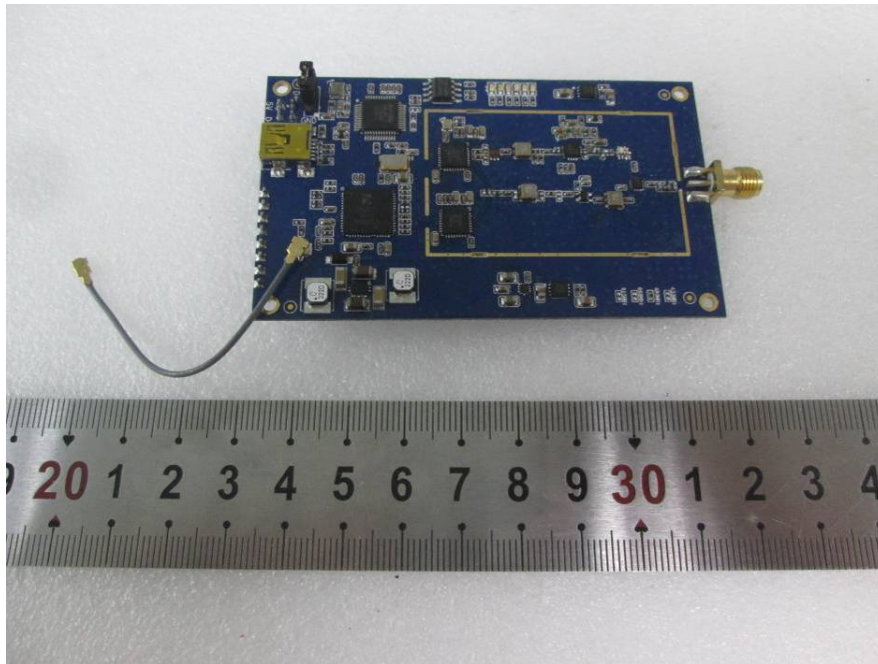

## EXHIBIT C - EUT INTERNAL PHOTOGRAPHS

---

EUT – Cover off View 1

EUT – Cover off View 2

**EUT – Cover off View 3**

**EUT – Main Board Front View**

**EUT –Main Board Rear View**

**EUT – LTE Mode TopView**

**EUT -LTE Mode Top Shielding off View**

**EUT -LTE Mode Bottom View**

**EUT –LTE Mode Bottom Shielding off View**

**EUT – WIFI Module View**

**EUT – GPS Module View**

**EUT – IC Chip View**

**EUT – LoRa Mode Top View**

**EUT –LoRa Mode Bottom View**

**EUT – GPS Antenna View**

**EUT –WCDMA&LTE Antenna View**

**EUT – WIFI Antenna View**

**EUT – LoRa(SRD) Antenna View**