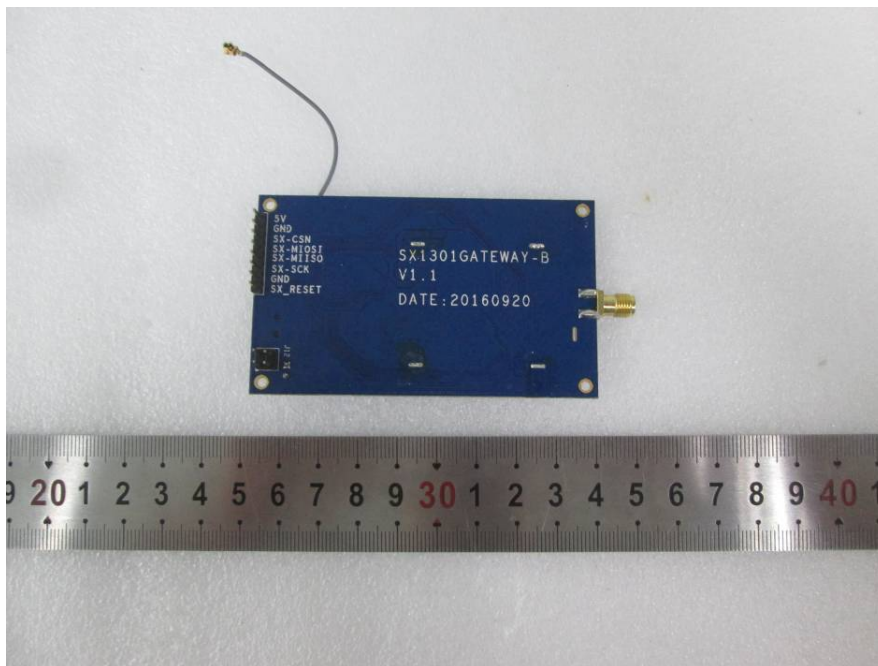

## EXHIBIT C - EUT INTERNAL PHOTOGRAPHS

---

EUT – Cover off View 1

EUT – Cover off View 2

**EUT – Cover off View 3**

**EUT – Main Board Front View**

**EUT –Main Board Rear View**

**EUT – LTE Mode TopView**

**EUT -LTE Mode Top Shielding off View**

**EUT -LTE Mode Bottom View**

**EUT –LTE Mode Bottom Shielding off View**

**EUT – WIFI Module View**

**EUT – GPS Module View**

**EUT – IC Chip View**

**EUT – LoRa Mode Top View**

**EUT –LoRa Mode Bottom View**

**EUT – GPS Antenna View**

**EUT –WCDMA&LTE Antenna View**

**EUT – WIFI Antenna View**

**EUT – LoRa(SRD) Antenna View**