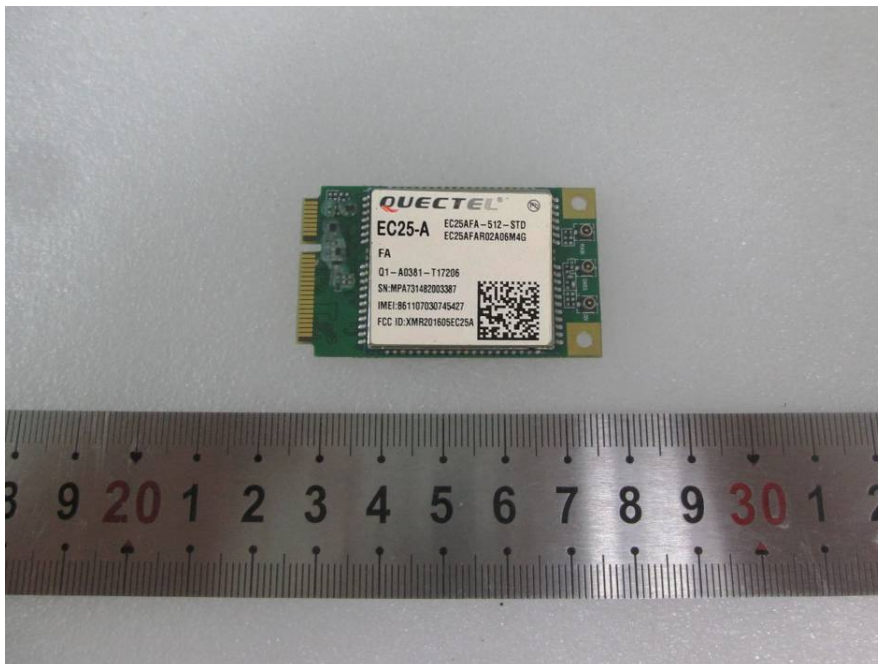

## EXHIBIT C - EUT INTERNAL PHOTOGRAPHS

---

EUT – Cover off View 1

EUT – Cover off View 2

**EUT – Cover off View 3**

**EUT – Main Board Front View**

**EUT –Main Board Rear View**

**EUT – LTE Mode TopView**

**EUT -LTE Mode Top Shielding off View**

**EUT -LTE Mode Bottom View**

**EUT –LTE Mode Bottom Shielding off View**

**EUT – WIFI Module View**

**EUT – GPS Module View**

**EUT – IC Chip View**

**EUT – LoRa Mode Top View**

**EUT –LoRa Mode Bottom View**

**EUT – GPS Antenna View**

**EUT –WCDMA&LTE Antenna View**

**EUT – WIFI Antenna View**

**EUT – LoRa(SRD) Antenna View**