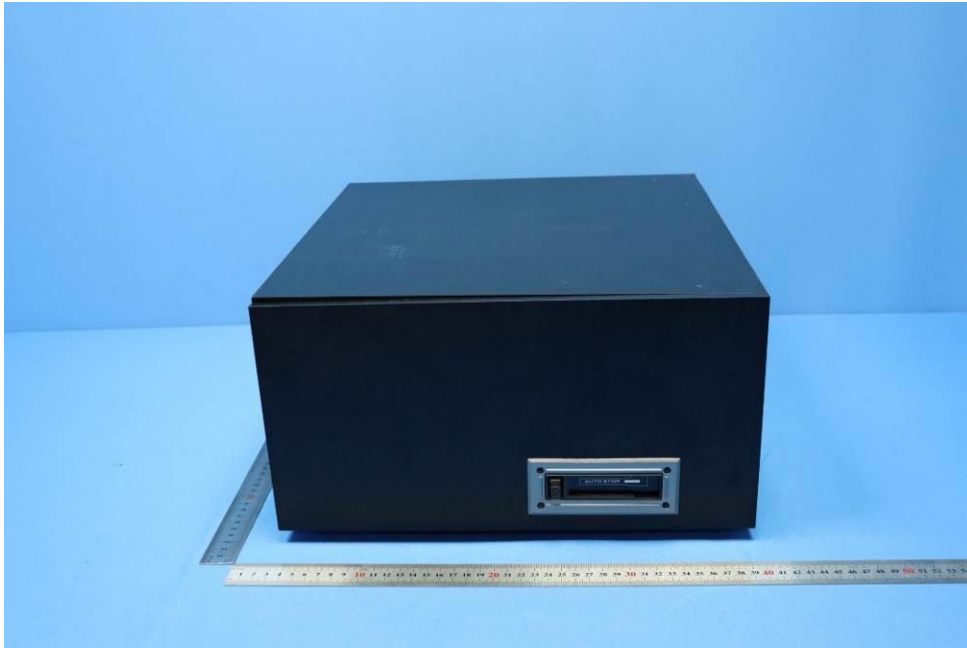

# External Photos for SZCR2405001740AT

FCC ID: 2AFHW-VTA820

## EUT Constructional Details (EUT Photos)

Model No.: VTA-830SB(without long legs) & VTA-835SB (with long legs)

Model No.: VTA-830SB & VTA-835SB

Model No.: VTA-820SB(without long legs) & VTA-825SB (with long legs)