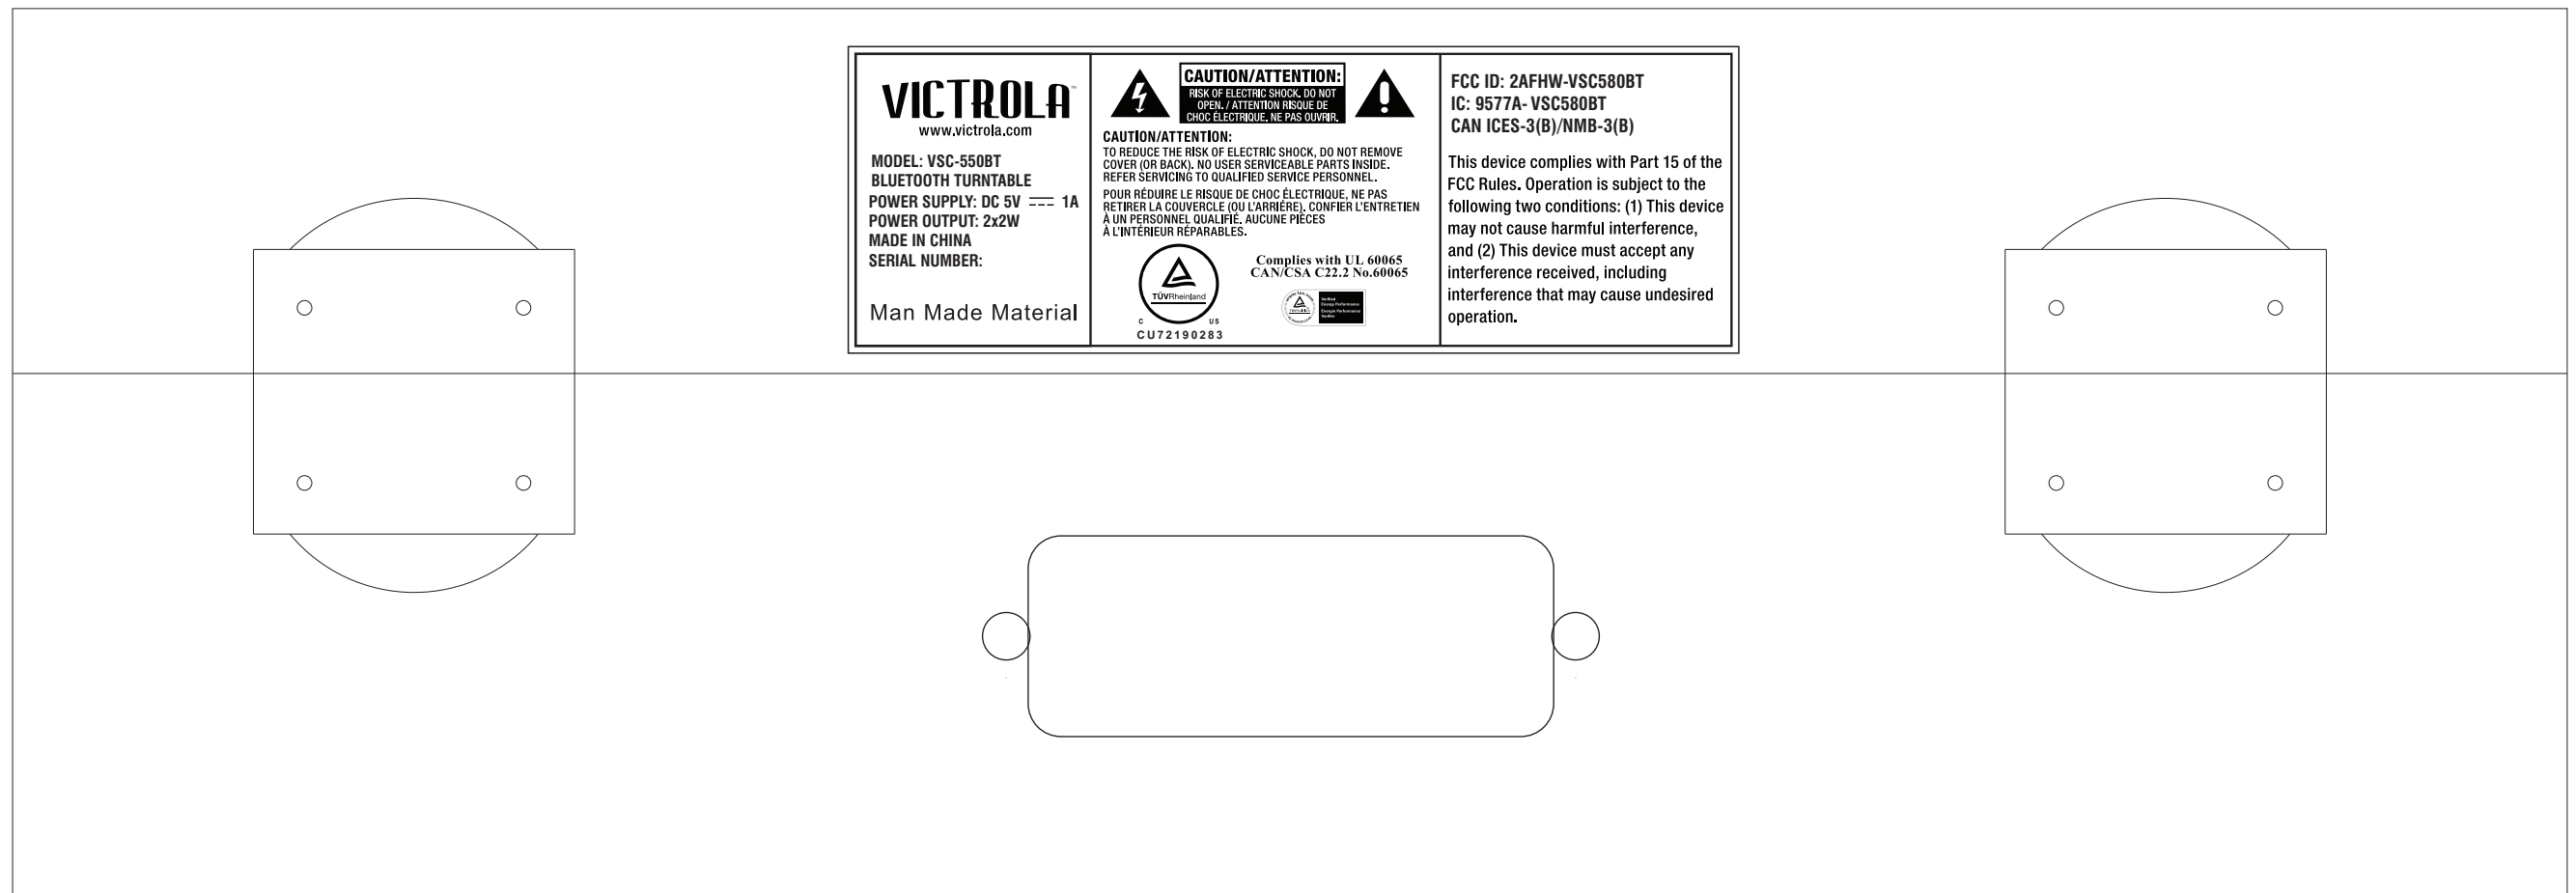

SIZE:42X122MM

Rating label

Placement

SIZE:42X122MM

Rating label

Placement