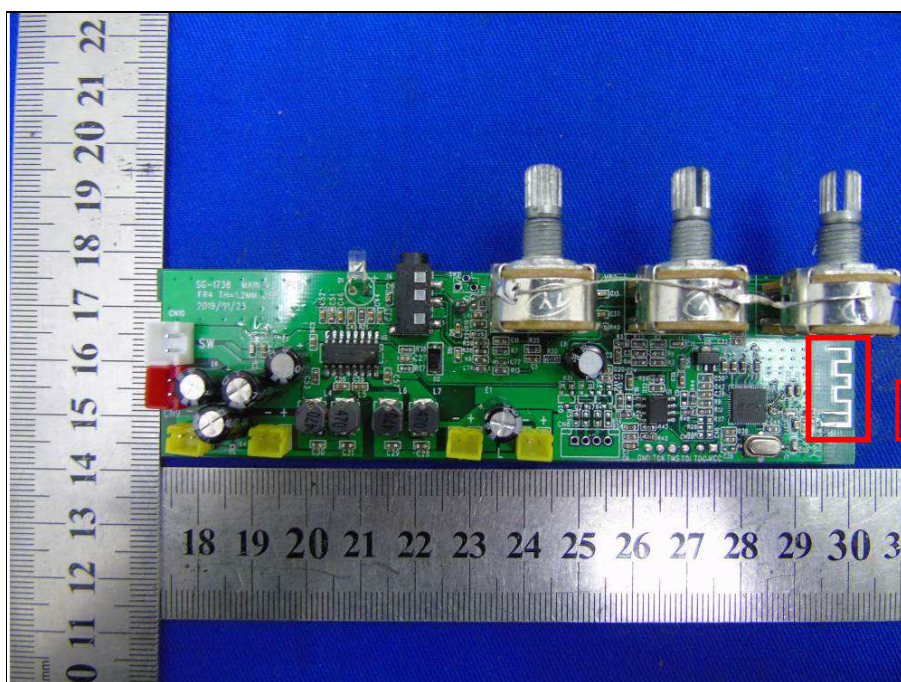

BUREAU
VERITAS

Reference No.: 190304N018

EPHOTOGRAPHS OF THE EUT

**BUREAU
VERITAS**

Reference No.: 190304N018