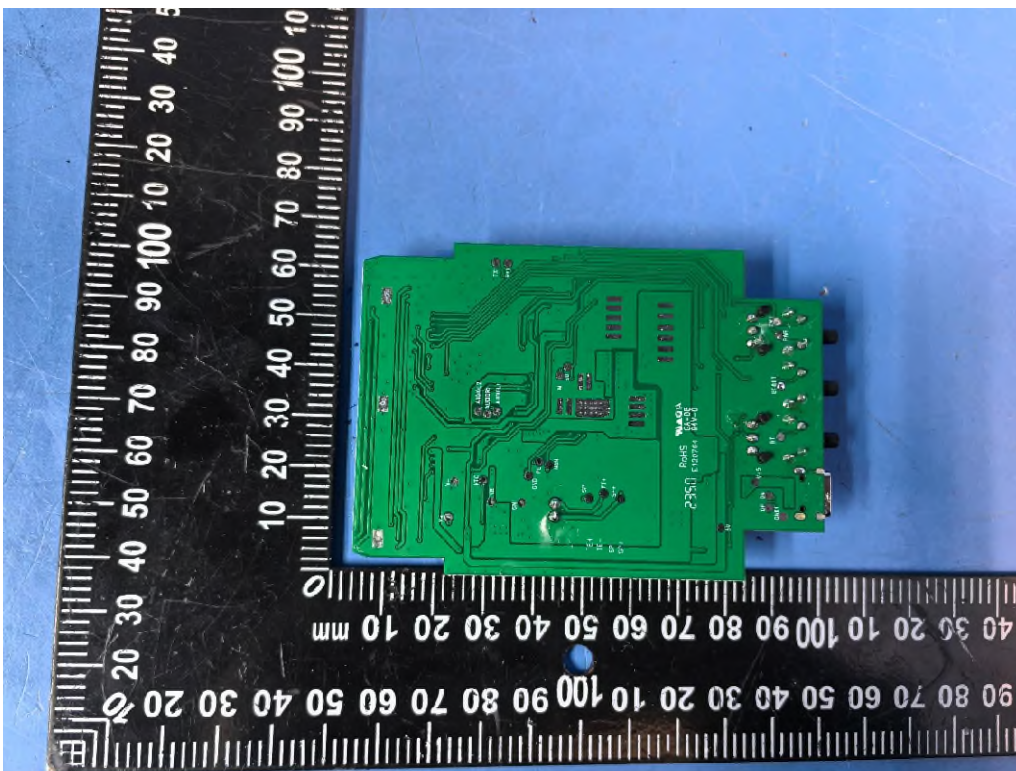

Picture 3.

Picture 4.

Product: Rock Speaker Connect

Type Designation: VOS-600, VOS-600-STN, VOS-600-SND, VOS-600-GNT

Picture 5.

Picture 6.

Product: Rock Speaker Connect

Type Designation: VOS-600, VOS-600-STN, VOS-600-SND, VOS-600-GNT