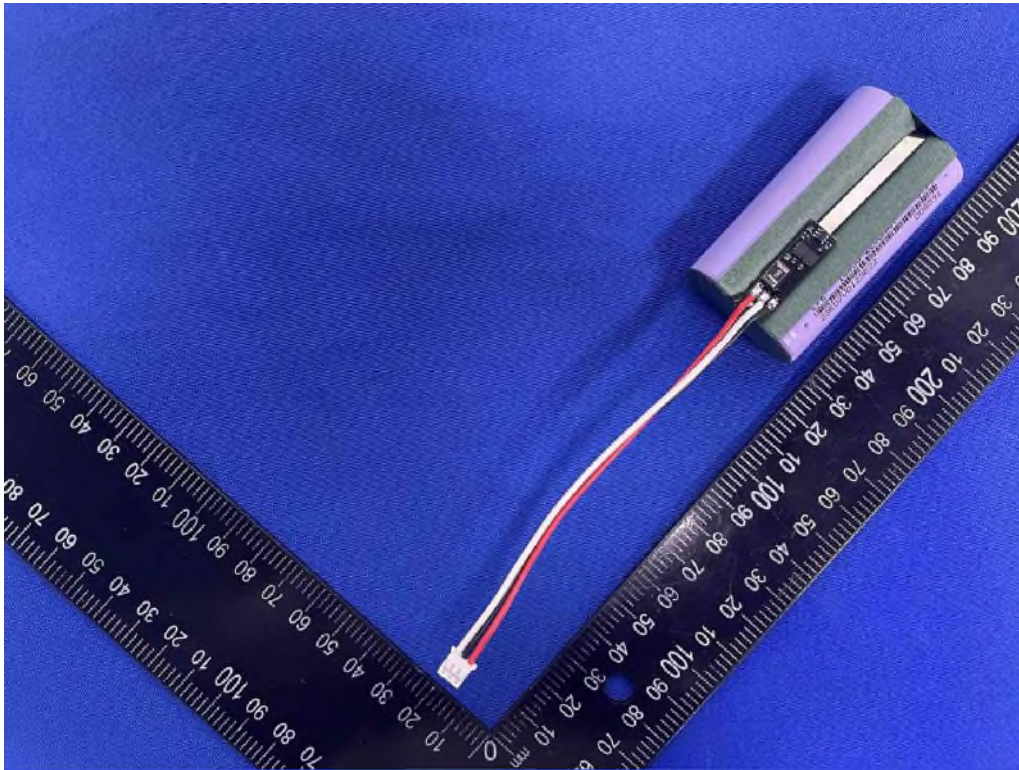

Picture 11.

Product: Rock Speaker Connect

Type Designation: VOS-600, VOS-600-STN, VOS-600-SND, VOS-600-GNT

Picture 12.