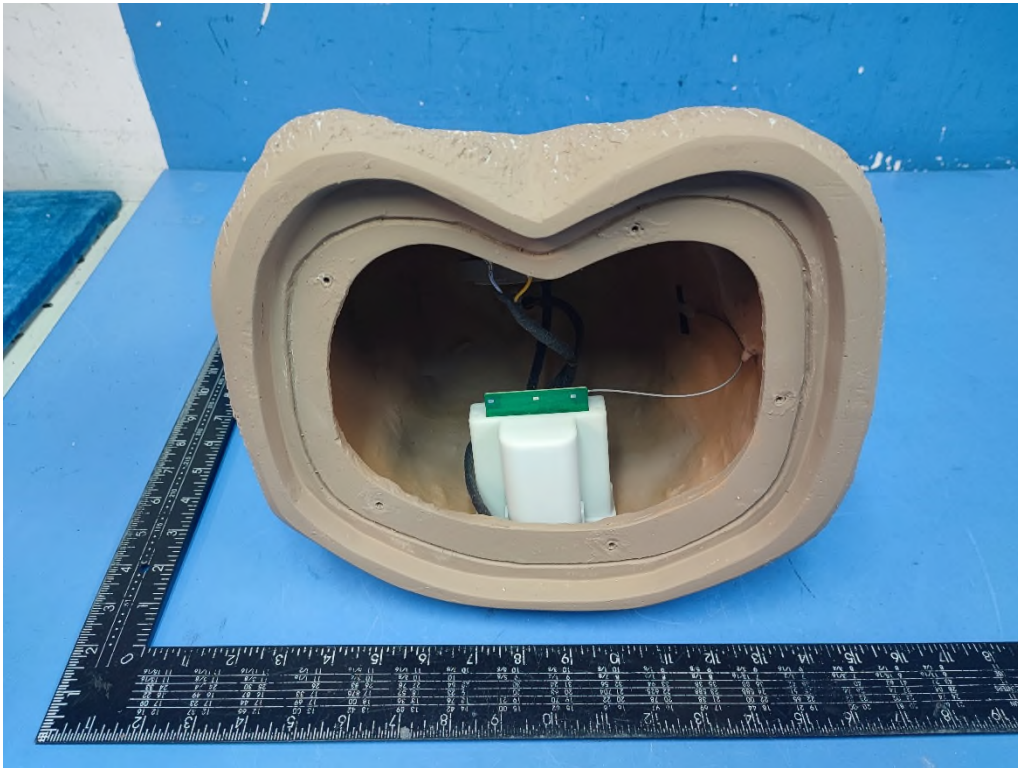

Product: Rock Speaker Connect

Type Designation: VOS-600, VOS-600-STN, VOS-600-SND, VOS-600-GNT

Picture 1.

Picture 2.

Product: Rock Speaker Connect

Type Designation: VOS-600, VOS-600-STN, VOS-600-SND, VOS-600-GNT

Picture 3.

Picture 4.

Product: Rock Speaker Connect

Type Designation: VOS-600, VOS-600-STN, VOS-600-SND, VOS-600-GNT

Picture 5.

Picture 6.

Product: Rock Speaker Connect

Type Designation: VOS-600, VOS-600-STN, VOS-600-SND, VOS-600-GNT