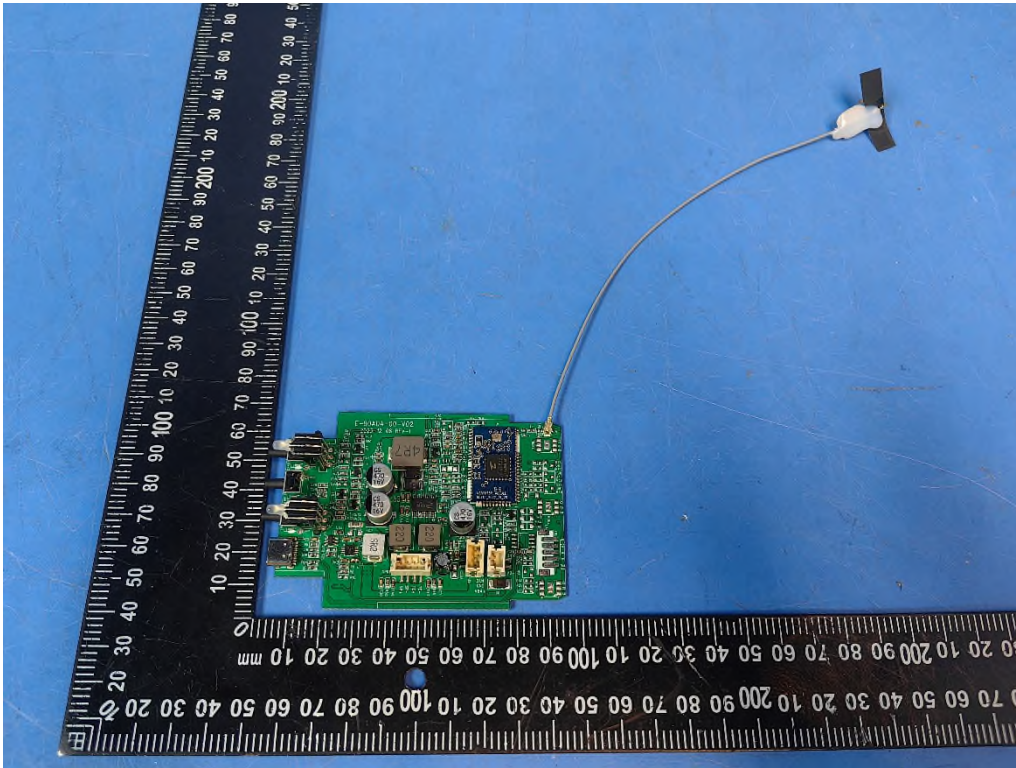

Product: Rock Speaker Connect

Type Designation: VOS-600, VOS-600-STN, VOS-600-SND, VOS-600-GNT

Picture 1.

Picture 2.

Product: Rock Speaker Connect

Type Designation: VOS-600, VOS-600-STN, VOS-600-SND, VOS-600-GNT

Picture 3.

Picture 4.

Product: Rock Speaker Connect

Type Designation: VOS-600, VOS-600-STN, VOS-600-SND, VOS-600-GNT

Picture 5.

Picture 6.

Product: Rock Speaker Connect

Type Designation: VOS-600, VOS-600-STN, VOS-600-SND, VOS-600-GNT

Picture 7.

Picture 8.

Picture 9.

Product: Rock Speaker Connect

Type Designation: VOS-600, VOS-600-STN, VOS-600-SND, VOS-600-GNT

Picture 10.

Picture 11.

Product: Rock Speaker Connect