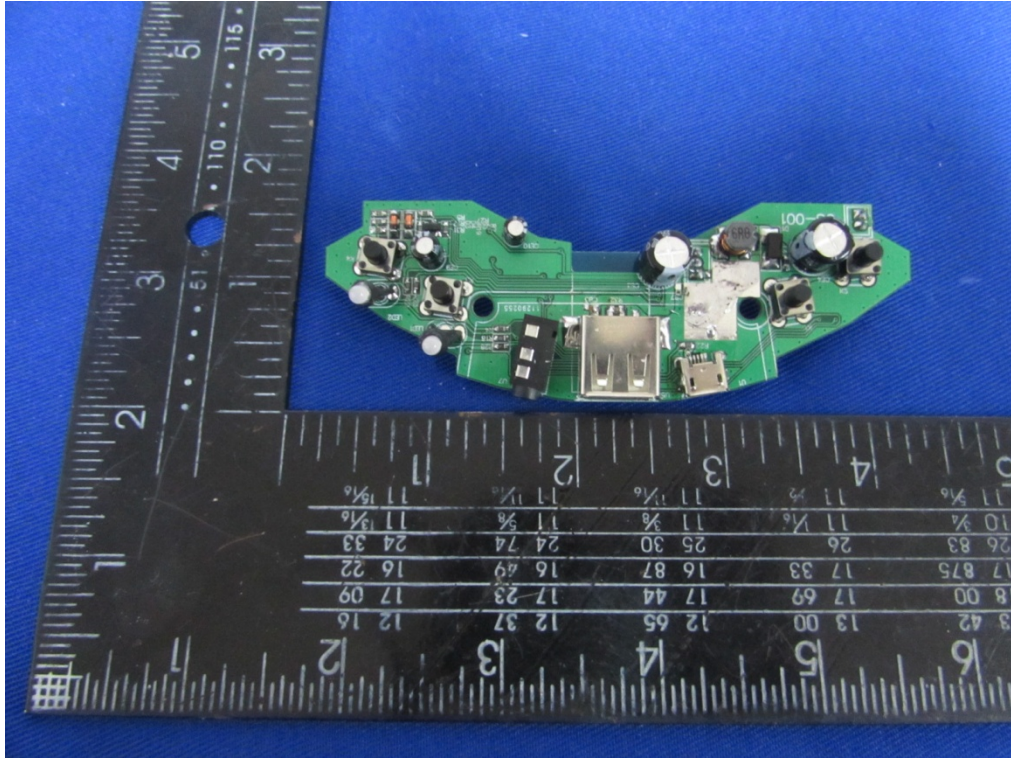

Internal Photos
M/N: ITSBC-10

Internal Photos
M/N: ITSBC-10

Bluetooth
Antenna

Battery