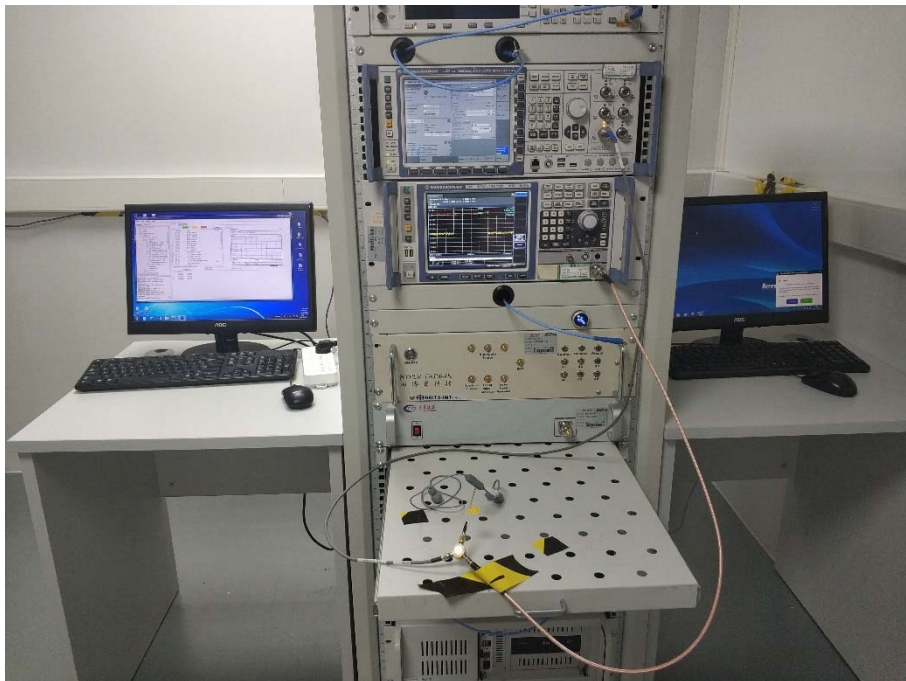

ANNEX B TEST SETUP PHOTOS

1 Radiated Test Photo

Below 30MHz

30 MHz-1 GHz

Close-up

Above 1GHz

Close-up

2 Conducted Test Photo

Conducted Test-BT3.0

3 Conducted Emission

Conducted Emission Test 1

Conducted Emission Test 2