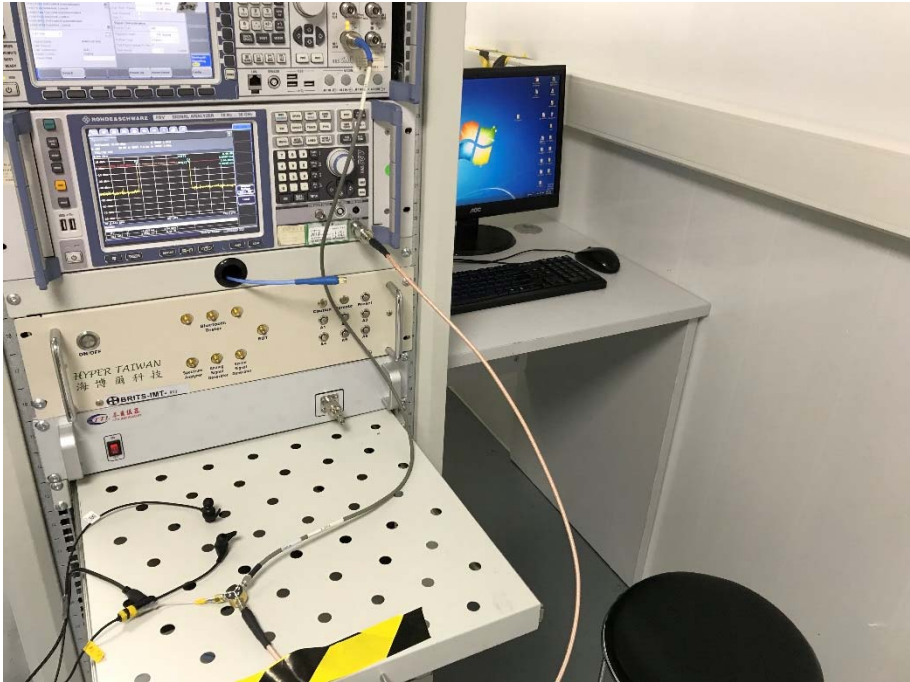

ANNEX B TEST SETUP PHOTOS

1 Radiated Test Photo

Below 30MHz

30 MHz-1 GHz

Close-up

Above 1GHz

Close-up

2 Conducted Test Photo

Conducted Test-BT3.0

3 Conducted Emission

Conducted Emission Test 1

Conducted Emission Test 2