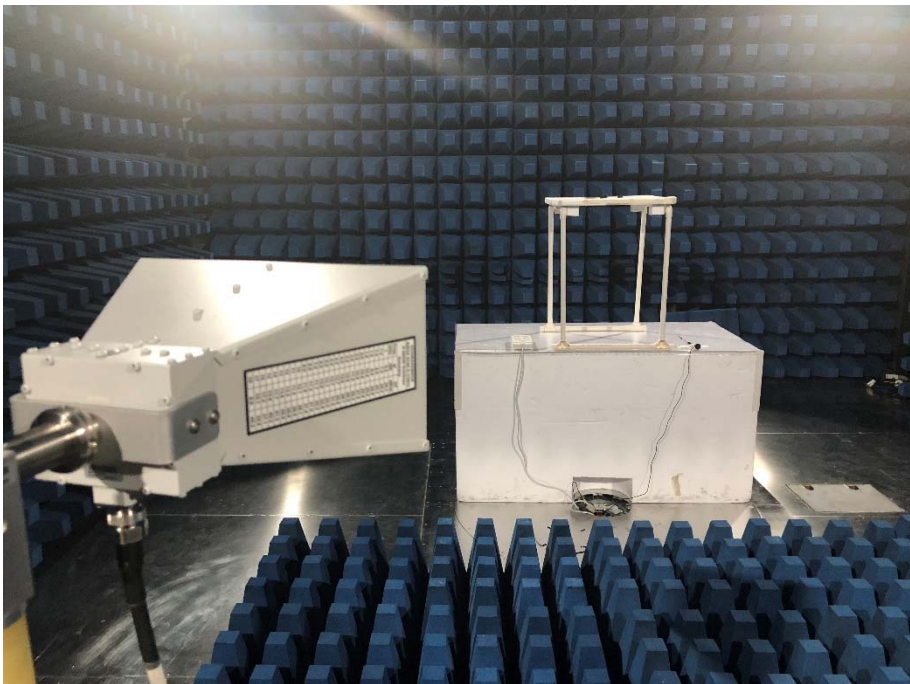

ANNEX B TEST SETUP PHOTOS

1 Radiated Test Photo

Below 30MHz

30 MHz-1 GHz

Close-up

Above 1GHz

Close-up

2 Conducted Test Photo