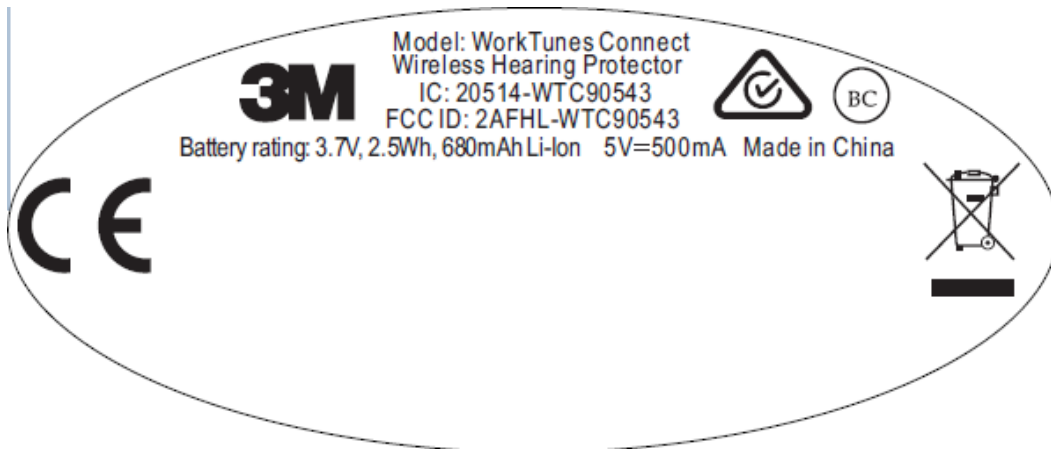

EXHIBIT A - FCC ID LABEL AND LOCATION

FCC ID Label

FCC ID Label Location Information

The label shown shall be permanently affixed at a conspicuous location on the device and be readily visible to the user at the time purchase (Labeling requirements per 2.925)