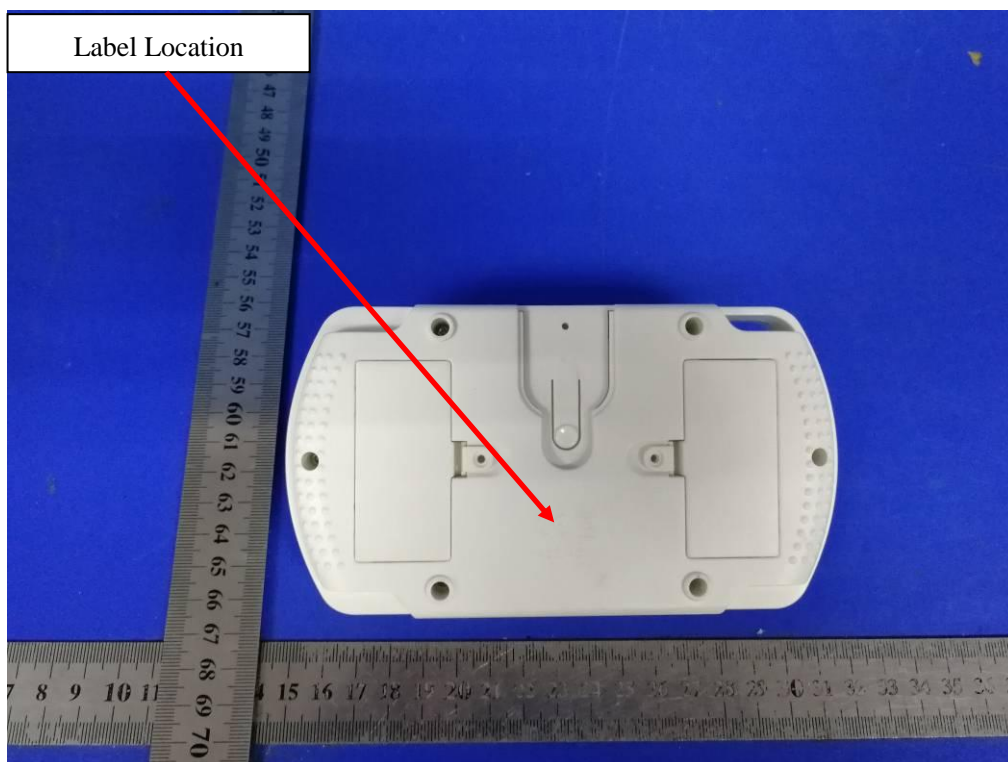

LABEL AND LOCATION

**RC DRONE**  
**Model: MW419**  
**Input: DC 6.0V by 4\*AAA Batteries**  
**FCC ID: 2AFHF-MW419**

Size: L3.0cm\*W1.5cm

Material: Tagboard  
Glue: adhesive sticker  
Font color: Black  
Label color: White