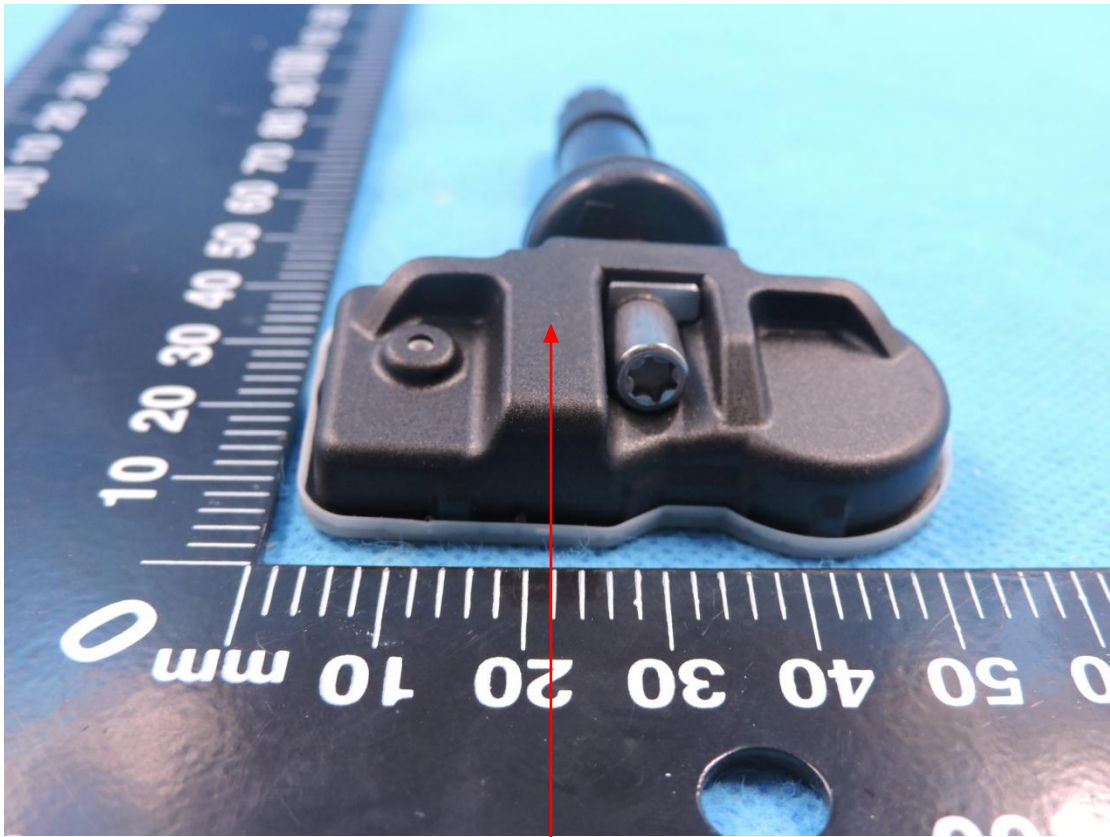

Label

Hamaton

TPMS Sensor

Model:HTS-6010

Powered by 3.0V battery

FCC ID:2AFH7PHT601

IC:20466- PHT601

HAMATON AUTOMOTIVE TECHNOLOGY CO., LTD